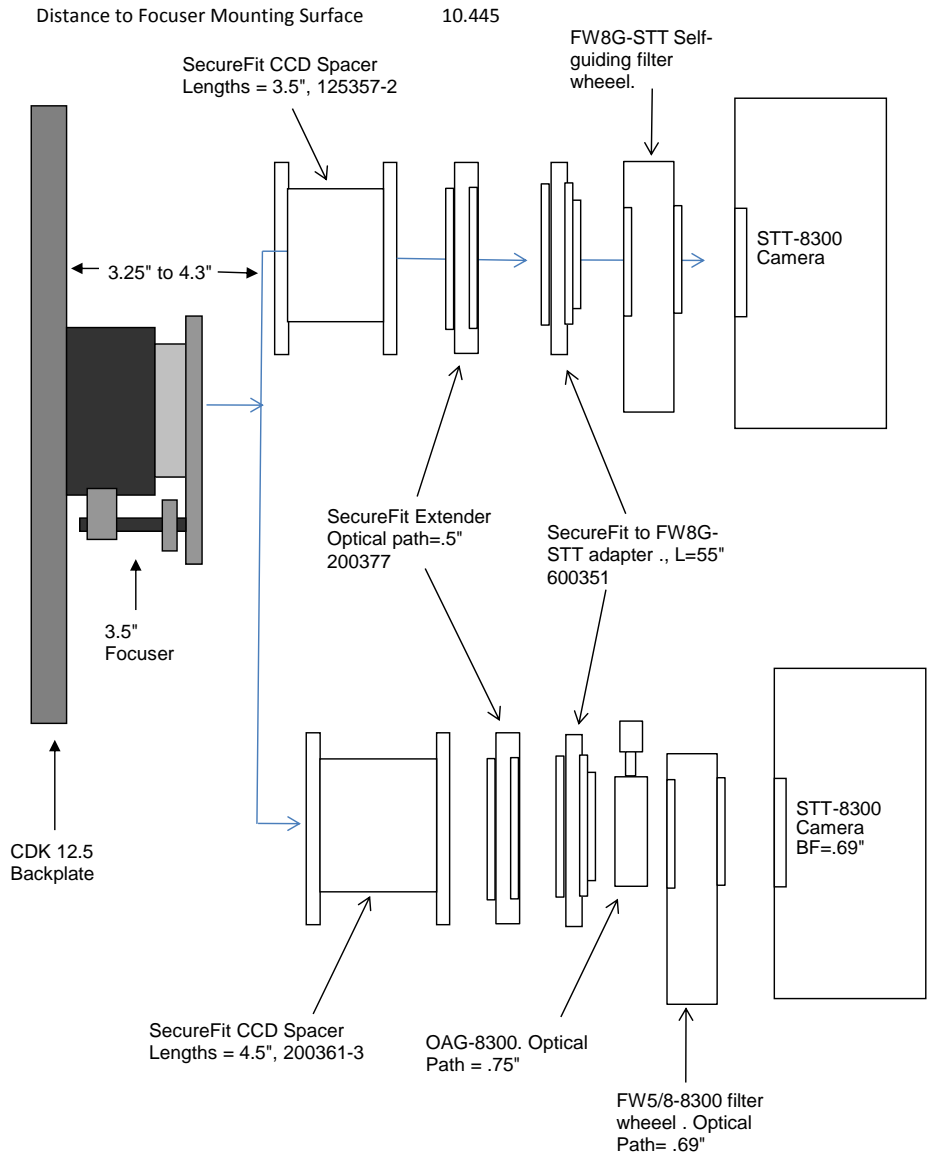

**PLANEWAVE INSTRUMENTS**  
**SECUREFIT CCD SPACERS FOR ST CAMERAS**  
 for CDK12.5

**PLANEWAVE INSTRUMENTS**  
**SECUREFIT CCD SPACERS FOR ST CAMERAS**  
 for CDK12.5

**PLANEWAVE INSTRUMENTS**  
CDK12.5 SECUREFIT SPACERS FOR STT CAMERAS