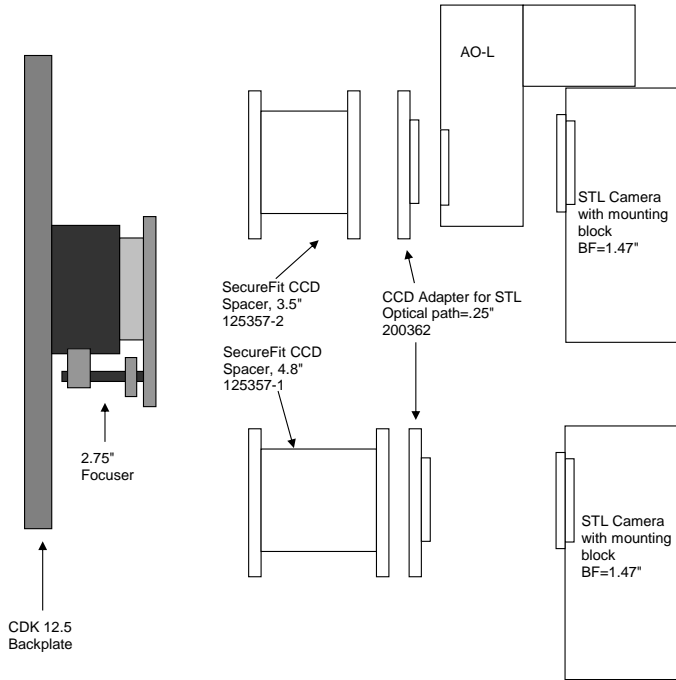

**PLANEWAVE INSTRUMENTS**  
**SECUREFIT CCD SPACERS FOR STL CAMERAS**  
for CDK12.5

← 10.445 →  
Distance from focuser mounting surface to focal plane

STL and AO-L required spacers	10.445	remaining BF
2.75" Focuser (racked in)	3.25	7.195
Focus position (0 to 1.3")	0.485	6.71
SecureFit CCD Spacer 3.5" - <b>125357-2</b>	3.5	3.21
CCD Adapter, STL - <b>200362</b>	0.25	2.96
AO-L	1.49	1.47
STL Back Focus	1.47	0

STL Camera	10.445	remaining BF
2.75" Focuser (racked in)	3.25	7.195
Focus position (0 to 1.3")	0.675	6.52
SecureFit CCD Spacer 4.8" - <b>125357-1</b>	4.8	1.72
CCD Adapter, STL - <b>200362</b>	0.25	1.47
STL Back Focus	1.47	0