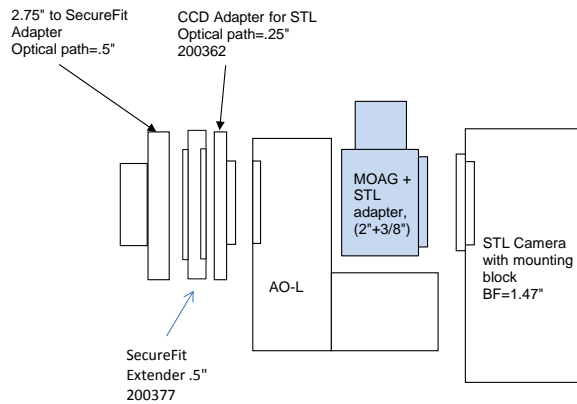

**PLANEWAVE INSTRUMENTS**  
**SECUREFIT CCD SPACERS FOR STL CAMERAS**  
for CDK12.5

← 10.445 →  
Distance from focuser mounting surface to focal plane

STL and AO-L required spacers	10.445	remaining BF
2.75" Focuser (racked in)	3.25	7.195
Focus position (0 to 1.3")	0.485	6.71
SecureFit CCD Spacer 3.5" - <b>125357-2</b>	3.5	3.21
CCD Adapter, STL - <b>200362</b>	0.25	2.96
AO-L	1.49	1.47
STL Back Focus	1.47	0

STL Camera	10.445	remaining BF
2.75" Focuser (racked in)	3.25	7.195
Focus position (0 to 1.3")	0.675	6.52
SecureFit CCD Spacer 4.8" - <b>125357-1</b>	4.8	1.72
CCD Adapter, STL - <b>200362</b>	0.25	1.47
STL Back Focus	1.47	0