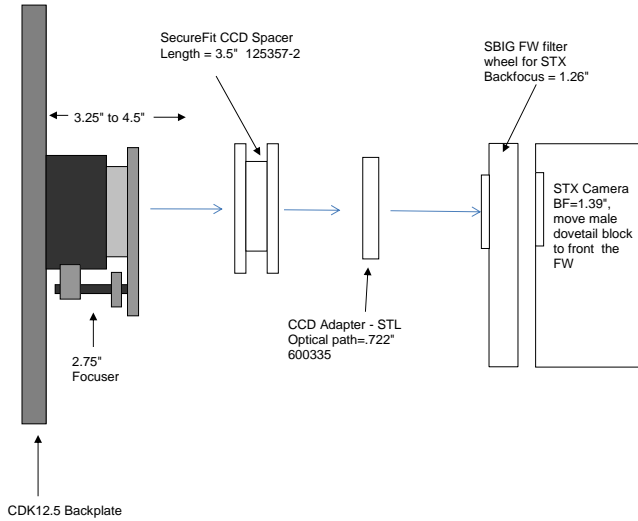

CDK12.5 - OPTICAL TRAIN: for SBIG STX BODY, AND MMOAG

Distance to Focuser Mounting Surface 10.445

STX and FW	10.445 remaining BF	
2.75" Focuser (racked in)	3.25	7.195
Focus position (0 to 1.3")	0.323	6.872
SecureFit CCD Spacer - 125357-2	3.5	3.372
CCD Adapter - STL - 600335	0.722	2.65
SBIG FW STX (w/threaded adapter ring attached)	1.26	1.39
STX Camera	1.39	0