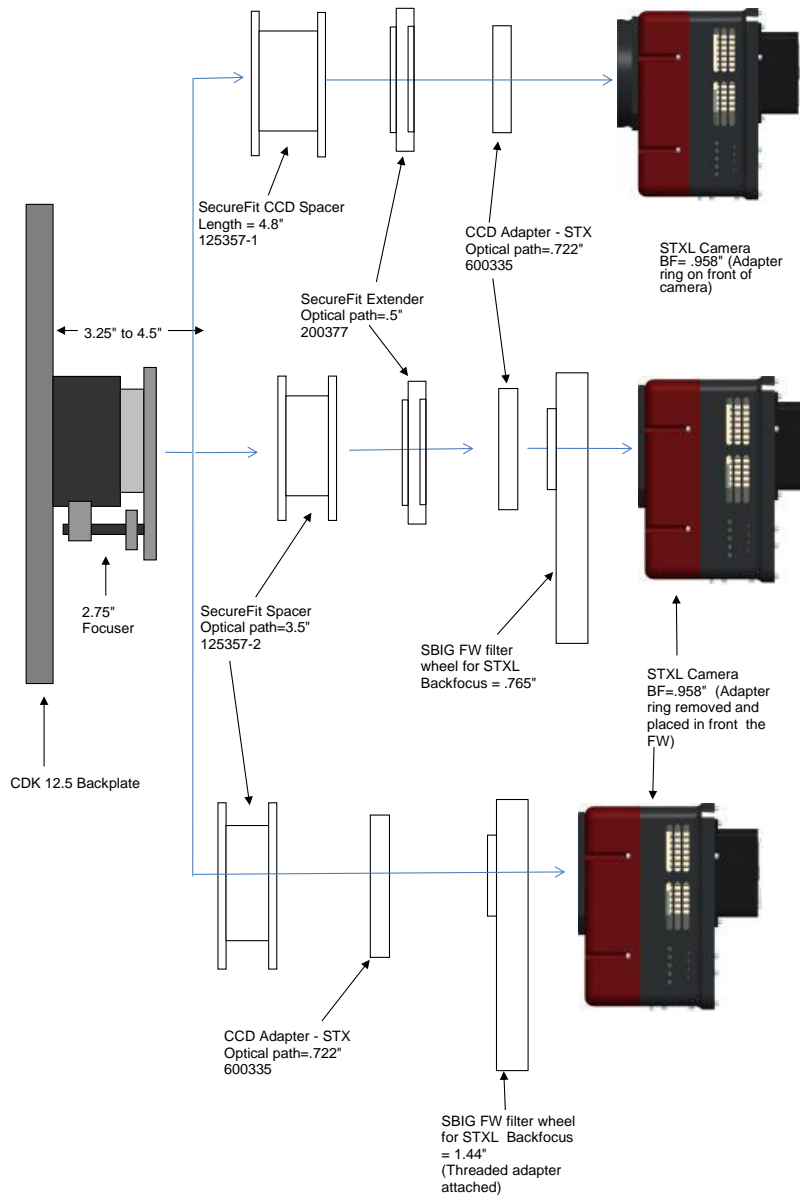

PLANEWAVE INSTRUMENTS
CDK12.5 SPACERS FOR STXL CAMERAS

STXL		
	10.445	remaining BF
Focuser racked in	3.25	7.195
Focuser position (0-1.3")	0.215	6.98
CCD Spacer 4.8" - 125357-1	4.8	2.18
SecureFit Extender - 200377	0.5	1.68
CCD Adapter STX - 600335	0.722	0.958
STXL Back Focus (w/Threaded Adapter attached)	0.958	0

STXL w/ Standard FW		
	10.445	remaining BF
Focuser racked in	3.25	7.195
Focuser position (0-1.3")	0.75	6.445
SecureFit CCD Spacer - 125357-2	3.5	2.945
SecureFit Extender - 200377	0.5	2.445
CCD Adapter STX - 600335	0.722	1.723
Filter Wheel (w/Threaded Adapter Ring attached)	0.765	0.958
STXL Back Focus	0.958	0

STXL w/ Self Guiding FW		
	10.445	remaining BF
Focuser racked in	3.25	7.195
Focuser position (0-1.3")	0.575	6.62
SecureFit CCD Spacer - 125357-2	3.5	3.12
CCD Adapter STX - 600335	0.722	2.398
Filter Wheel, Self Guiding w/threaded adapter ring attached	1.44	0.958
STXL Back Focus	0.958	0