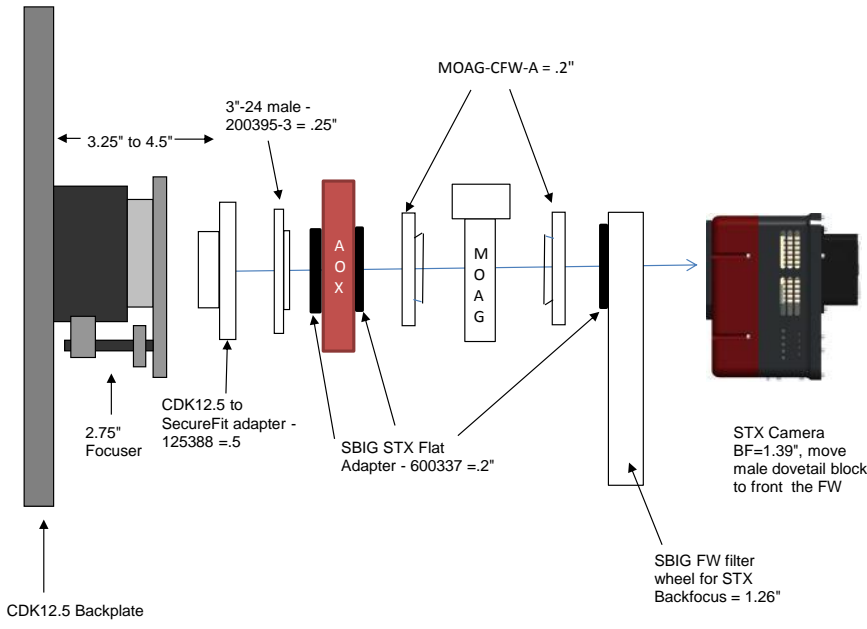

PLANEWAVE INSTRUMENTS
CDK12 SPACERS FOR STX CAMERAS