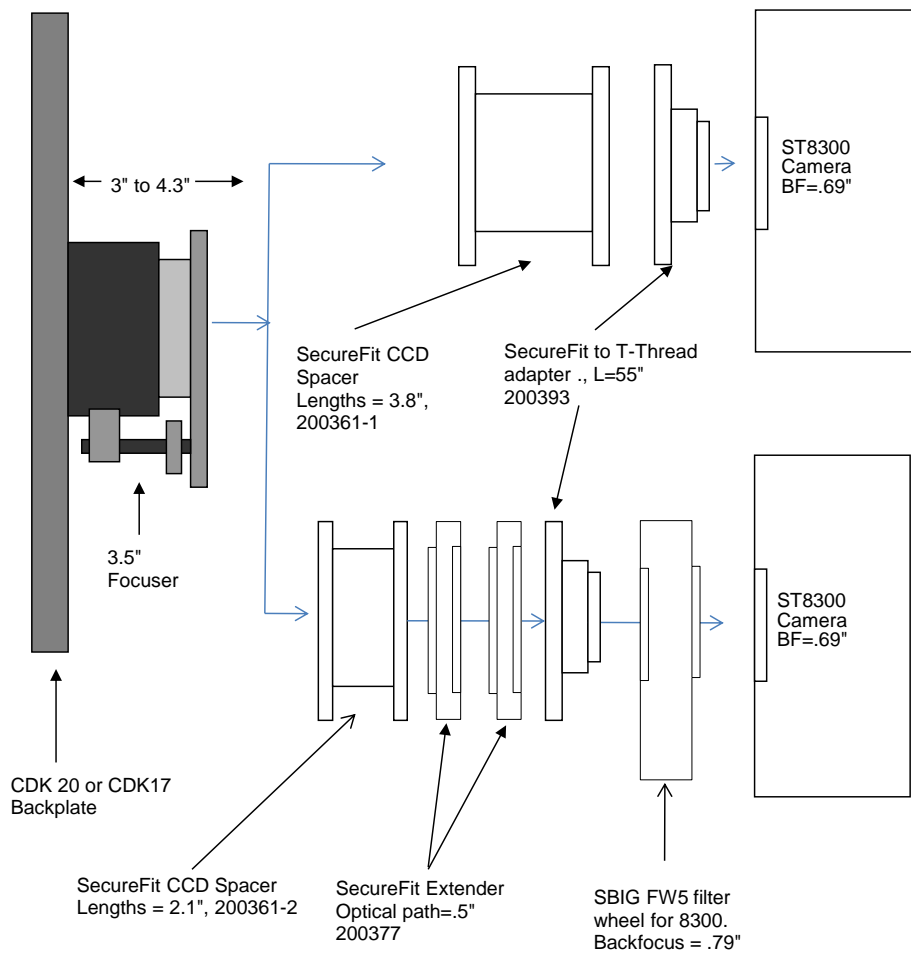

PLANEWAVE INSTRUMENTS
CDK20 & 24 SECUREFIT SPACERS FOR STL CAMERAS

Distance to Focuser Mounting Surface

8.81

ST8300 Camera Alone	8.81	remaining BF
Focuser racked in	3	5.81
Focuser position (0-1.3")	0.77	5.04
CCD Spacer 3.8 - 200361-1	3.8	1.24
SecureFit to T-Thread - 200393	0.55	0.69
SLT Back Focus	0.69	0.00

ST8300 Camera FW8 or FW5 for 8300	8.81	remaining BF
Focuser racked in	3	5.81
Focuser position (0-1.3")	0.68	5.13
CCD Spacer 3.8 - 200361-2	2.1	3.03
CCD SecureFit Extender - 200377	0.5	2.53
CCD SecureFit Extender - 200377	0.5	2.03
SecureFit to T-Thread - 200393	0.55	1.48
FW5 or 8 for 8300, Back Focus=.79"	0.79	0.69
SLT Back Focus	0.69	0