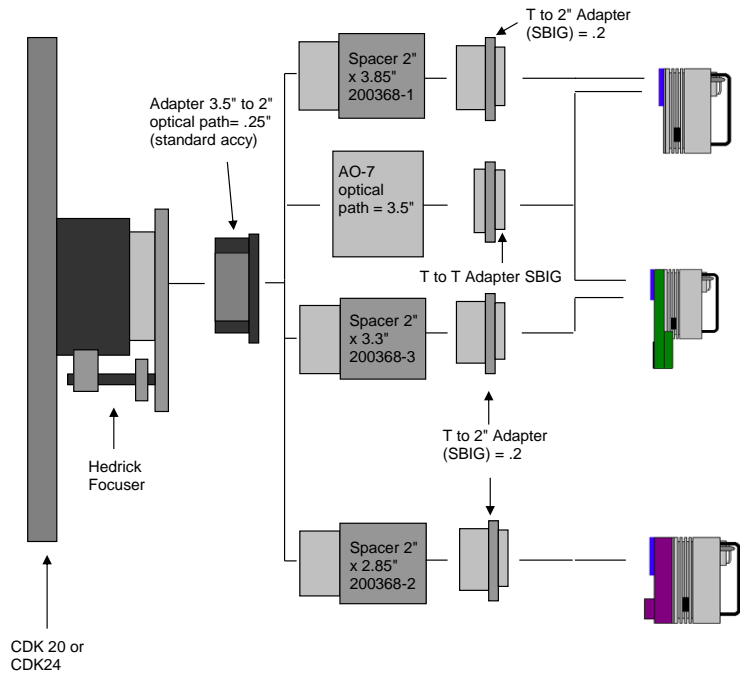

PLANEWAVE INSTRUMENTS
CDK20 & 24 SECUREFIT CCD SPACERS FOR ST CAMERAS

ST Camera, no filter wheel			8.81 remaining BF
Focuser racked in	3		5.81
Focuser Position (0 - 1.3")	0.498		5.312
Adapter, 3 to 2 (standard accy)	0.25		5.062
CCD 2" Spacer x 3.85" - 200368-1	3.85		1.212
T to 2 Adapter (SBIg)	0.2		1.012
ST Back Focus (with D-Block)	1.012		0

ST Camera with CFW10 w/ D-Block			8.81 remaining BF
Focuser racked in	3		5.81
Focuser Position (0 - 1.3")	0.468		5.342
Adapter, 3 to 2 (standard accy)	0.25		5.092
CCD 2" SPACER x 3.3" - 200368-3	3.3		1.792
T to 2 Adapter (SBIg)	0.2		1.592
ST Back Focus (with D-Block)	1.592		0

ST Camera with CFW8 w/ D-Block			8.81 remaining BF
Focuser racked in	3		5.81
Focuser Position (0 - 1.3")	0.498		5.312
Adapter, 3 to 2 (standard accy)	0.25		5.062
CCD 2" SPACER x 2.85" - 200368-2	2.85		2.212
T to 2 Adapter (SBIg)	0.2		2.012
ST Back Focus (with D-Block)	2.012		0

ST Camera + AO-7			8.81 remaining BF
Focuser racked in	3		5.81
Focuser Position (0 - 1.3")	0.85		4.96
Adapter, 3 to 2	0.25		4.71
T to T Adapter (SBIg)	0.2		4.51
ST + AO-7 backfocus	4.51		0

ST + CFW10 + AO-7			8.81 remaining BF
Focuser racked in	3		5.81
Focuser Position (0 - 1.3")	0.27		5.54
Adapter, 3 to 2	0.25		5.29
T to T Adapter (SBIg)	0.2		5.09
ST + AO-7 backfocus	5.09		0

DOES NOT HAVE ENOUGH BACK FOCUS

ST + CFW8 + AO-7			8.81 remaining BF
Focuser racked in	3		5.81
Focuser Position (0 - 1.3")	0		5.81
Adapter, 3 to 2	0.25		5.56
T to 2 Adapter (SBIg)	0.2		5.36
ST + AO-7 backfocus	5.51		-0.15