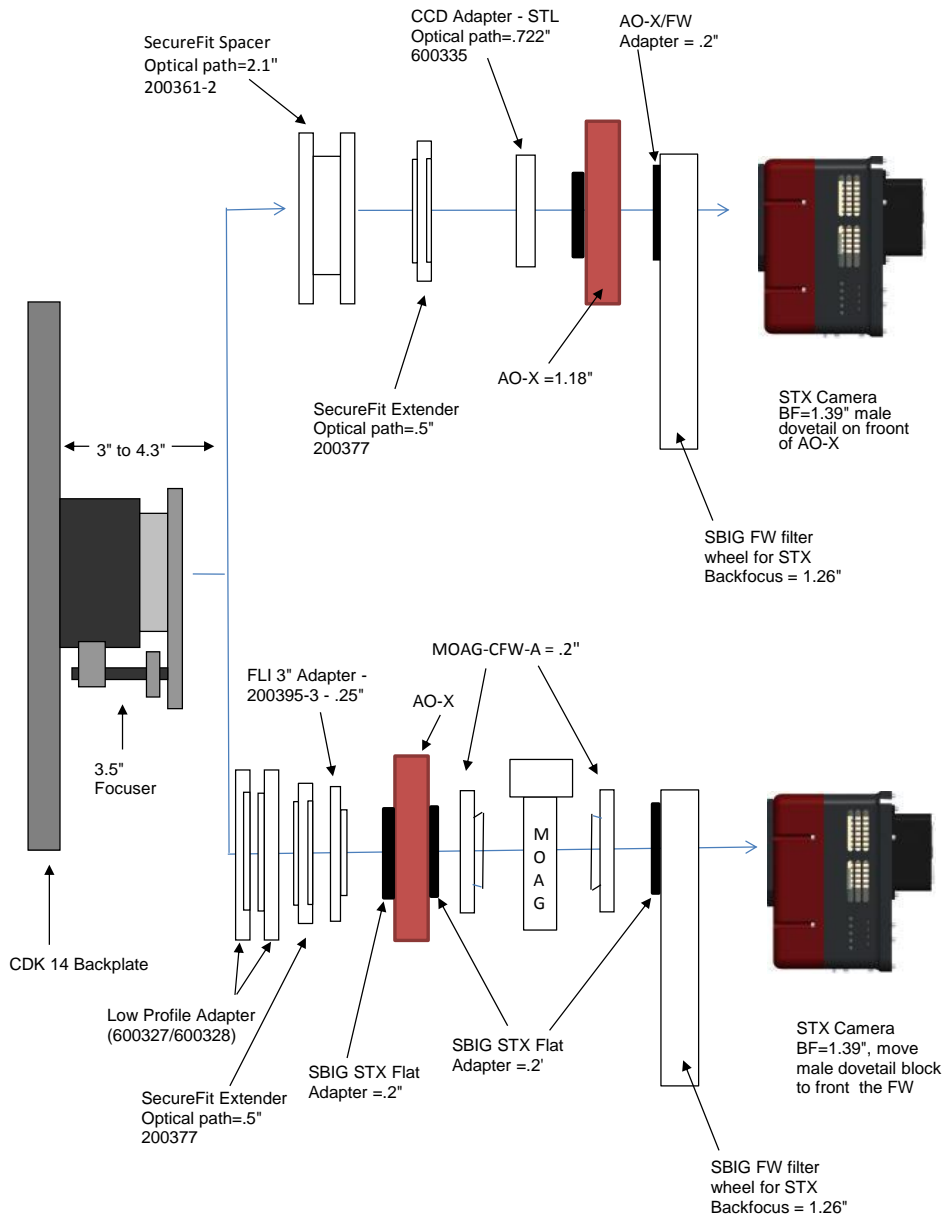

PLANEWAVE INSTRUMENTS
CDK14 SPACERS FOR STX CAMERAS & AO-X

STX camera, AO-X, CFW		11.09 remaining BF
Focuser racked in	3	8.09
Focuser position (0-1.3")	0.74	7.35
SecureFit Spacer- 200361-2	2.1	5.25
SecureFit 1/2" Spacer - 200377	0.5	4.75
CCD SecureFit to STL - 600335	0.722	4.03
AO-X	1.18	2.85
AO-X to FW Adapter	0.2	2.65
SBIG Filter Wheel	1.26	1.39
STX Back Focus	1.39	0.00

STX camera and MMOAG		11.09 remaining BF
Focuser racked in	3	8.09
Focuser position (0-1.3")	0.76	7.33
Low profile adapters- 600327/328	0.5	6.83
SecureFit 1/2" Spacer - 200377	0.5	6.33
SecureFit to 3"-24 male (FLI and SBIG) - 200395-3	0.25	6.08
SBIG Flat Adapter (3"-24 female) - 600337	0.2	5.88
AO-X	1.18	4.7
SBIG Flat Adapter (3"-24 female) - 600337	0.2	4.5
MOAG-CWF-A	0.2	4.3
AstroDon part - MMOAG	1.25	3.05
MOAG-CWF-A	0.2	2.85
SBIG Flat Adapter (3"-24 female) - 600337	0.2	2.65
Filter Wheel, FW8	1.26	1.39
SLX Back Focus	1.39	0