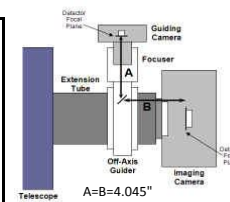

Does not reach focus without the use of custom adapters

STL CCD, FW8, Pyxis & MMOAG		11.09 remaining BF
Focuser (racked in)	3	8.09
Focus position (0 to 1.3")	0	8.09
PW 14/17/20 to Optec-3600 dovetail adapter - 1782	0.235	7.855
Optec Pyxis 3" Camera Rotator	2.4	5.455
Optec Pyxis 3" to SecureFit Adapter - 17835	0.5	4.955
Adapter SecureFit to Monster MOAG - 200394	0.55	4.405
Monster MOAG - MMOAG	1.25	3.155
AstroDon Adapter - MMOAG-SLT-M	0.1	3.055
SBIG FW8 Filter Wheel with threaded adapter ring attached	1.93	1.125
SBIG STX Camera without threaded adapter ring	1.39	-0.265