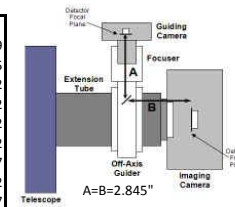

STL CCD, Pyxis & MMOAG		11.09	remaining BF
Focuser (racked in)		3	8.09
Focus position (0 to 1.3")	0.435		7.655
3" Focuser to Pyxis Rotator - 17828		0.235	7.42
Optec Pyxis 3" Camera Rotator		2.4	5.02
Optec Pyxis 3" to SecureFit Adapter - 17835		0.5	4.52
SecureFit Extender - 200377		0.5	4.02
Adapter SecureFit to Monster MOAG - 200394		0.55	3.47
Monster MOAG - MMOAG		1.25	2.22
AstroDon Adapter - MMOAG-STL-L		0.75	1.47
SBIG STL Camera with mounting block		1.47	0