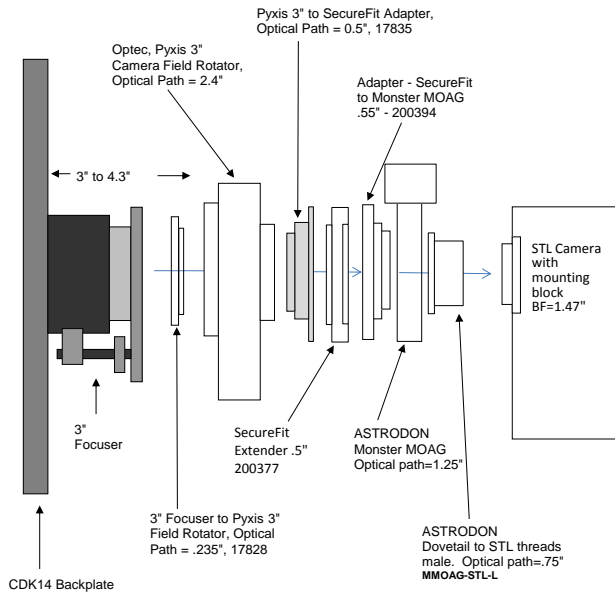

STL CCD, Pyxis & MMOAG		11.09	remaining BF
Focuser (racked in)		3	8.09
Focus position (0 to 1.3")	0.435		7.655
3" Focuser to Pyxis Rotator - 17828		0.235	7.42
Optec Pyxis 3" Camera Rotator		2.4	5.02
Optec Pyxis 3" to SecureFit Adapter - 17835		0.5	4.52
SecureFit Extender - 200377		0.5	4.02
Adapter SecureFit to Monster MOAG - 200394		0.55	3.47
Monster MOAG - MMOAG		1.25	2.22
AstroDon Adapter - MMOAG-STL-L		0.75	1.47
SBIG STL Camera with mounting block		1.47	0

STL CCD, FW8, Pyxis & MMOAG		11.09	remaining BF
Focuser (racked in)		3	8.09
Focus position (0 to 1.3")	0.335		7.755
3" Focuser to Pyxis Rotator - 17828		0.235	7.52
Optec Pyxis 3" Camera Rotator		2.4	5.12
Optec Pyxis 3" to SecureFit Adapter - 17835		0.5	4.62
SecureFit Extender - 200377		0.5	4.12
Adapter SecureFit to Monster MOAG - 200394		0.55	3.57
Monster MOAG - MMOAG		1.25	2.32
AstroDon Adapter - MMOAG-STL-M		0.5	1.82
SBIG FW8 Filter Wheel		0.35	1.47
SBIG STL Camera with mounting block		1.47	0