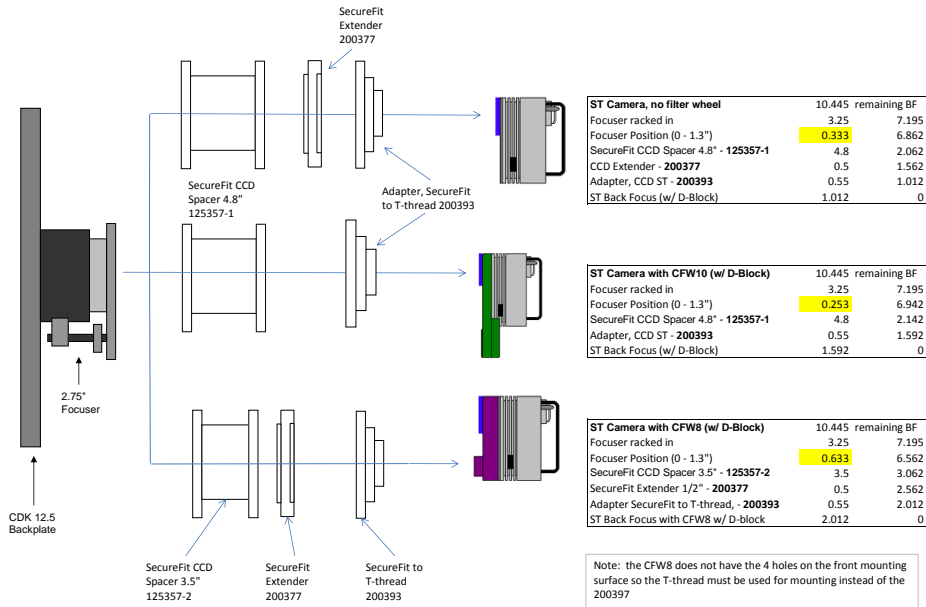

PLANEWAVE INSTRUMENTS
SECUREFIT CCD SPACERS FOR ST CAMERAS
for CDK12.5