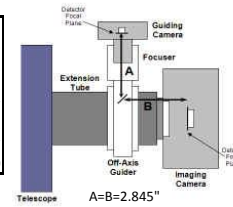

STL CCD & MMOAG	10.445	remaining BF
2.75" Focuser (racked in)	3.25	7.195
Focus position (0 to 1.3")	0.675	6.52
SecureFit CCD Spacer - 125357-3	2.5	4.02
Adapter SecureFit to Monster MOAG - 200394	0.55	3.47
Monster MOAG - MMOAG	1.25	2.22
AstroDon Adapter - MMOAG-STL-L	0.75	1.47
SBIG STL Camera with mounting block	1.47	0