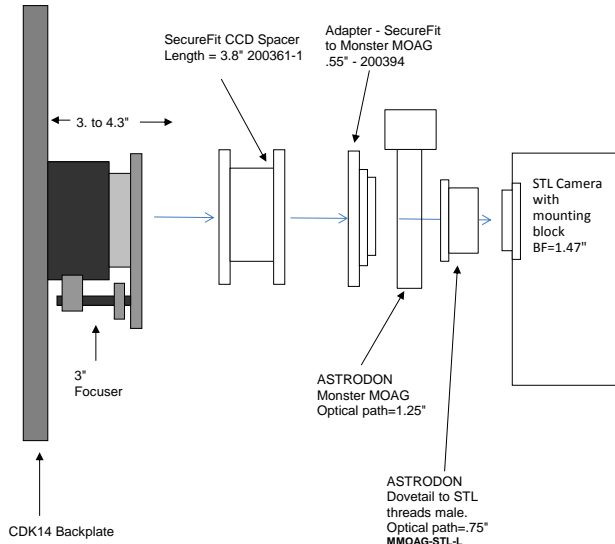

CDK14 - OPTICAL TRAIN: for SBIG STL BODY, AND MMOAG

Distance to Focuser Mounting Surface

11.09

STL CCD & MMOAG		11.09	remaining BF
Focuser (racked in)		3	8.09
Focus position (0 to 1.3")	0.27		7.82
SecureFit CCD Spacer - 200361-1		3.8	4.02
Adapter SecureFit to Monster MOAG - 200394		0.55	3.47
Monster MOAG - MMOAG		1.25	2.22
AstroDon Adapter - MMOAG-STL-L		0.75	1.47
SBIG STL Camera with mounting block		1.47	0

STL CCD, FW8 FILTER WHEEL & MMOAG		11.09	remaining BF
Focuser (racked in)		3	8.09
Focus position (0 to 1.3")	0.17		7.92
SecureFit CCD Spacer - 200361-2		3.8	4.12
Adapter SecureFit to Monster MOAG - 200394		0.55	3.57
Monster MOAG - MMOAG		1.25	2.32
AstroDon Adapter - MMOAG-STL-M		0.5	1.82
SBIG FW8 Filter Wheel		0.35	1.47
SBIG STL Camera with mounting block		1.47	0