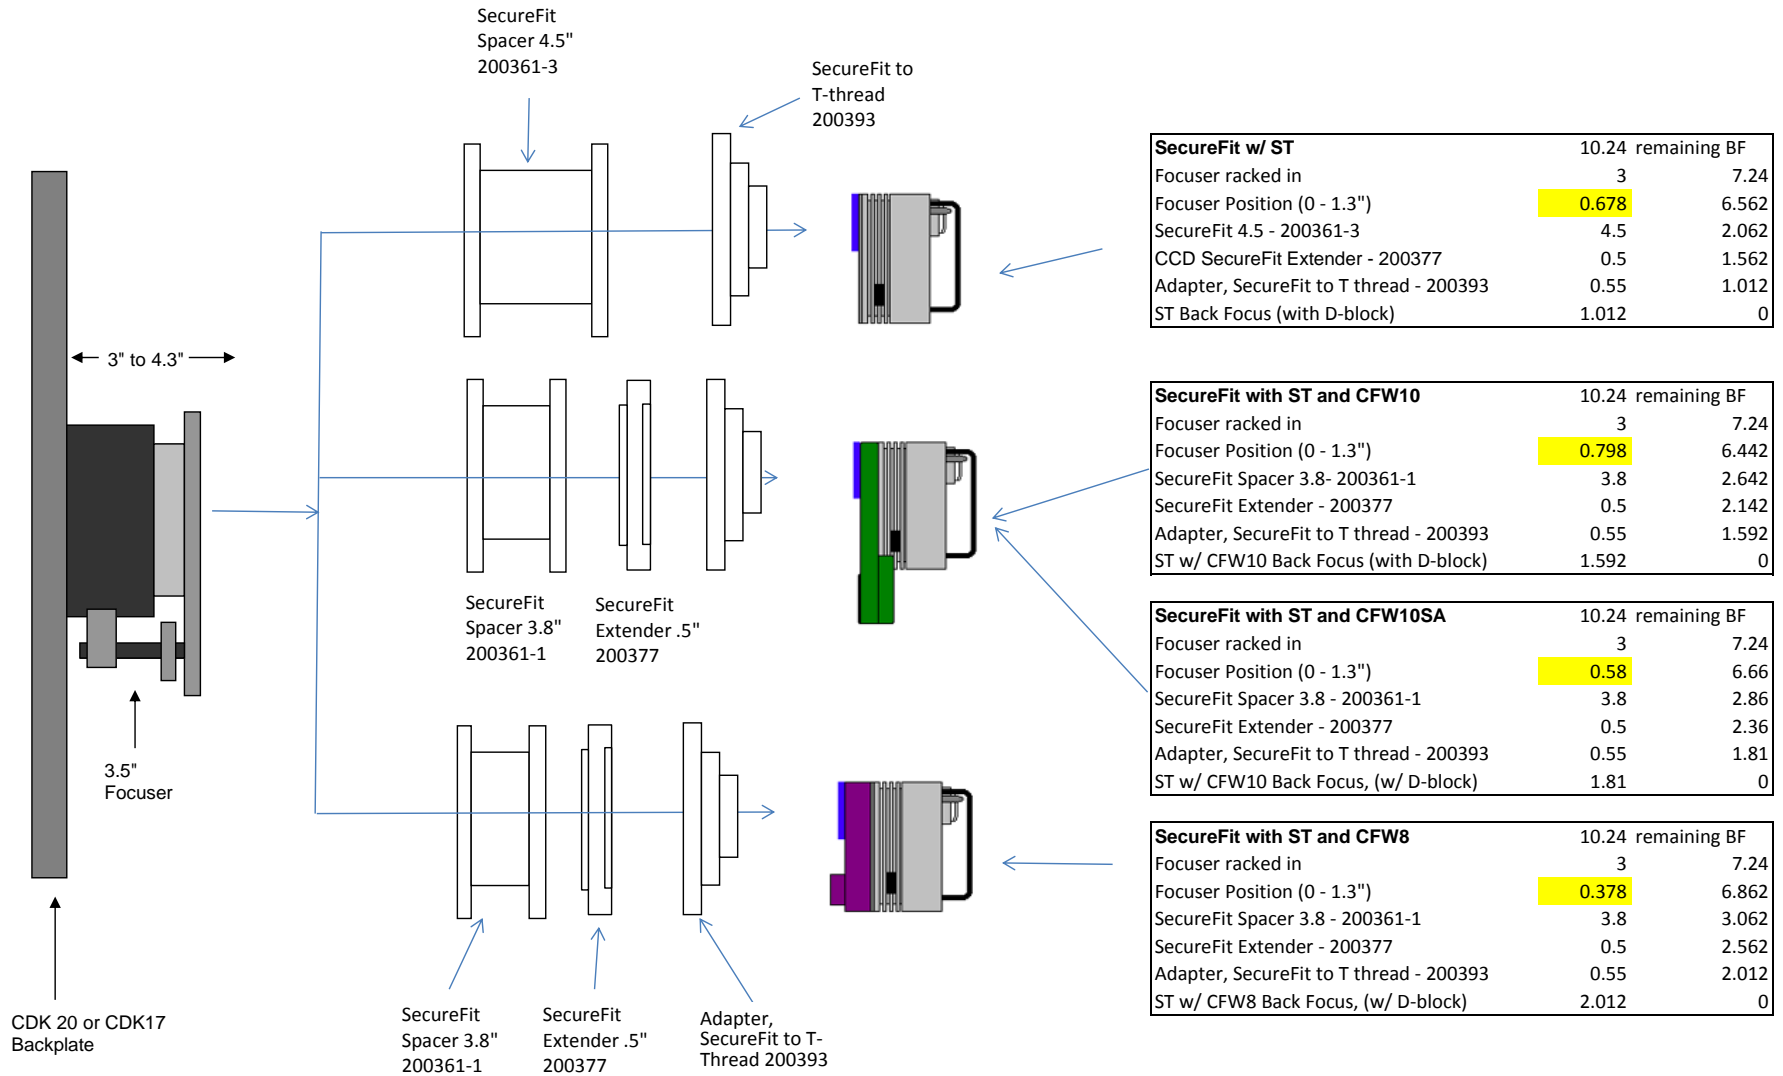

PLANEWAVE INSTRUMENTS
CDK17 SECUREFIT CCD SPACERS FOR ST CAMERAS