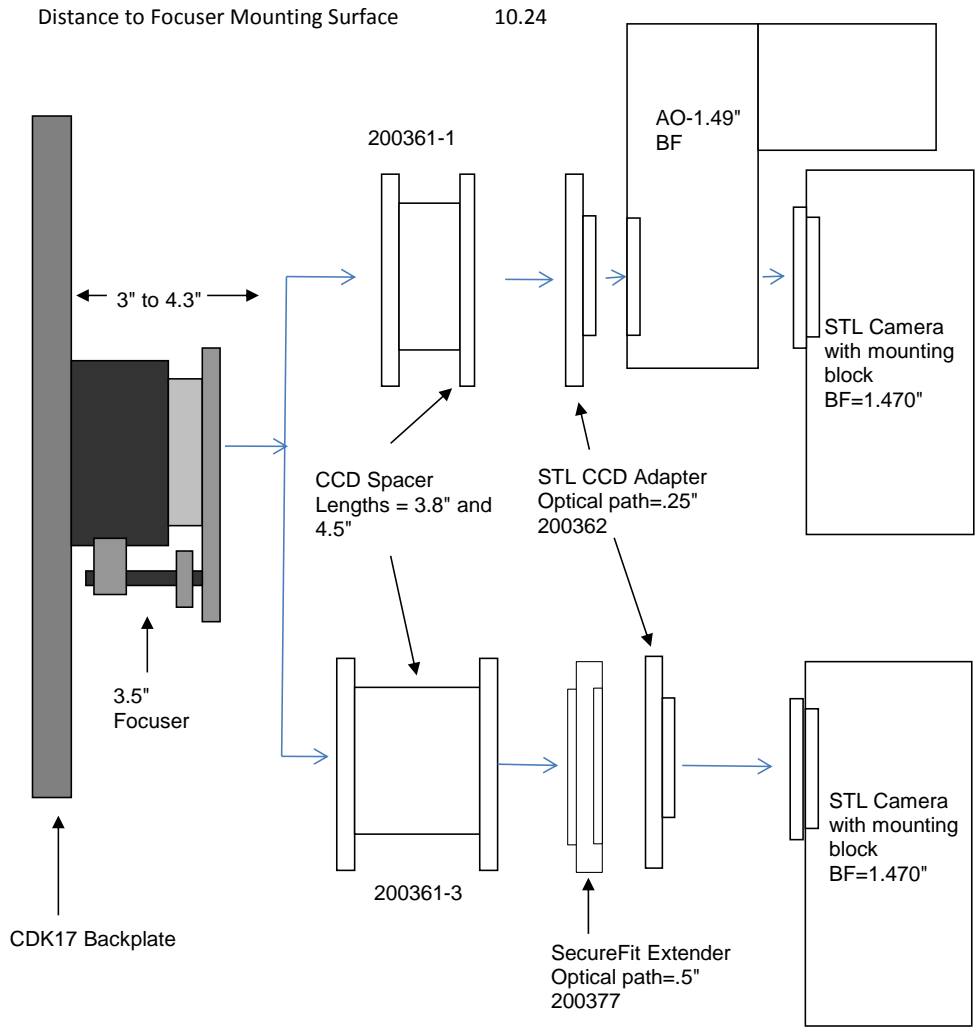

PLANEWAVE INSTRUMENTS
CDK17 SECUREFIT SPACERS FOR STL CAMERAS

STL and AO-L		10.24 remaining BF
Focuser racked in	3	7.24
Focuser position (0-1.3")	0.23	7.01
CCD Spacer 3.8 - 200361-1	3.8	3.21
CCD Adapter STL - 200362	0.25	2.96
AO-L	1.49	1.47
STL Back Focus	1.47	0

STL Camera Alone		10.24 remaining BF
Focuser racked in	3	7.24
Focuser position (0-1.3")	0.52	6.72
CCD Spacer 4.5" - 200361-3	4.5	2.22
CCD SecureFit Extender - 200377	0.5	1.72
CCD Adapter STL - 200362	0.25	1.47
SLT Back Focus	1.47	0