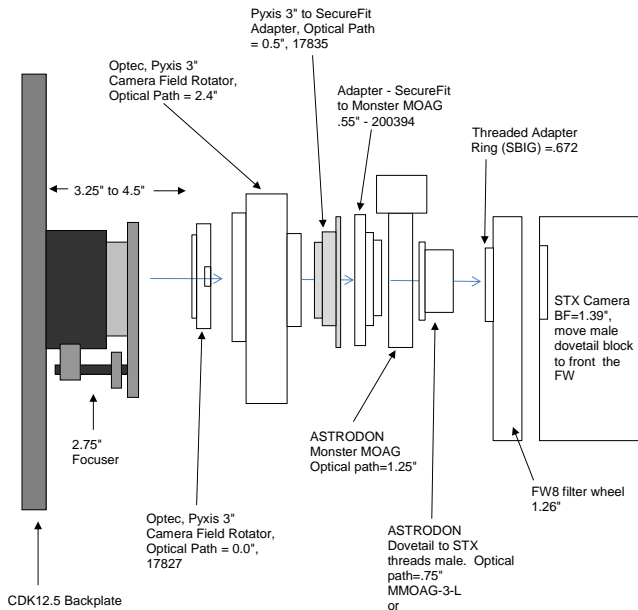

STL CCD, FW8, Pyxis 3 & MMOAG	10.445	remaining BF
2.75" Focuser (racked in)	3.25	7.195
<b>Focus position (0 to 1.3")</b>	<b>0.175</b>	7.02
PW 12.5 to Optec-3600 dovetail adapter - 17827	0	7.02
Optec Pyxis 3 inch Camera Rotator	2.4	4.62
Optec Pyxis 3 inch to SecureFit Adapter - 17835	0.5	4.12
Adapter SecureFit to Monster MOAG - 200394	0.55	3.57
Monster MOAG - MMOAG	1.25	2.32
AstroDon Adapter - MMOAG-STL-M	0.5	1.82
SBIG FW8 Filter Wheel	0.35	1.47
SBIG STL Camera with mounting block	1.47	0

# CDK12.5 - OPTICAL TRAIN: for SBIG STX BODY, AND MMOAG

Distance to Focuser Mounting Surface 10.445

STX and FW	10.445 remaining BF	
2.75" Focuser (racked in)	3.25	7.195
Focus position (0 to 1.3")	<b>0.323</b>	6.872
SecureFit CCD Spacer - 125357-2	3.5	3.372
CCD Adapter - STL - 600335	0.722	2.65
SBIG FW STX (w/threaded adapter ring attached)	1.26	1.39
STX Camera	1.39	0