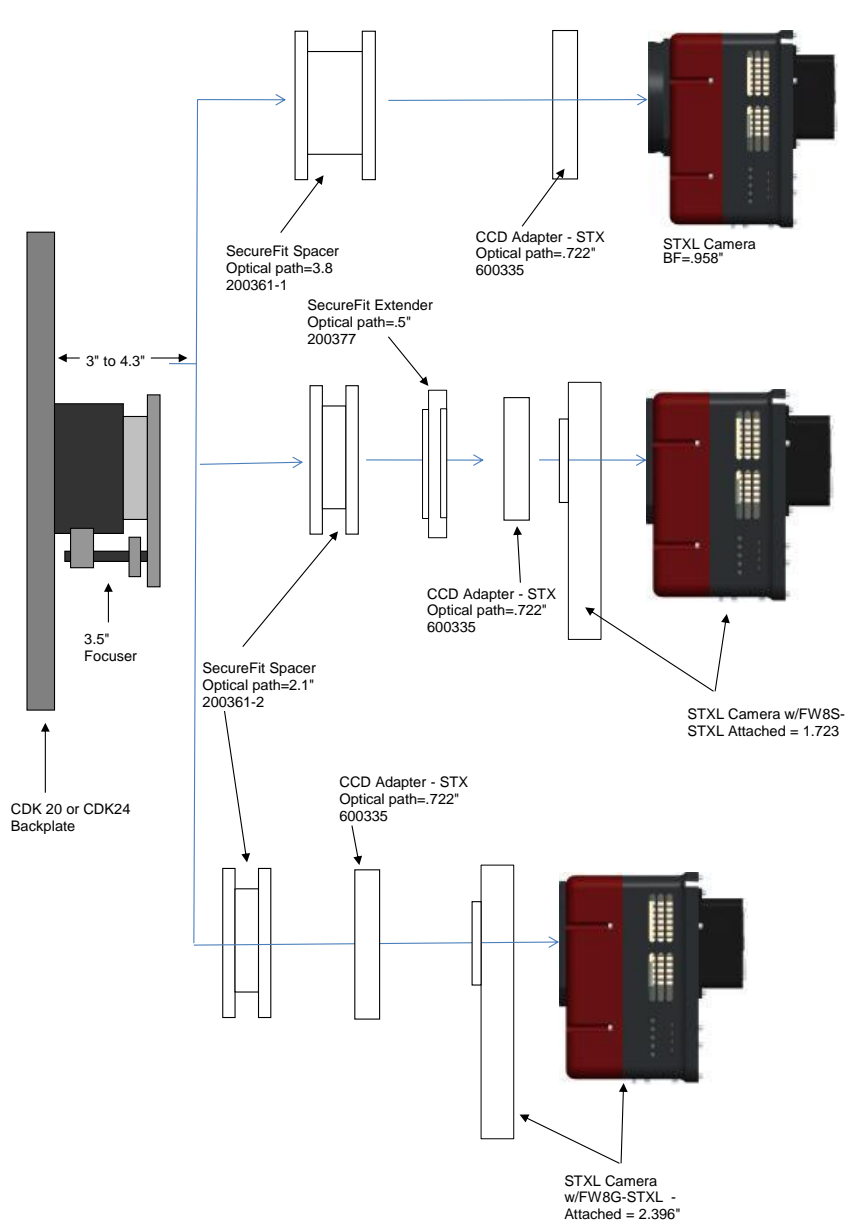

PLANEWAVE INSTRUMENTS
CDK 20 & 24 SPACERS FOR STXL CAMERAS

STXL		
	8.81 remaining BF	
Focuser (200340) racked in	3	5.81
Focuser position (0-1.3")	0.33	5.48
CCD Spacer 2.1 - 200361-1	3.8	1.68
CCD Adapter STX - 600335	0.722	0.958
STXL Camera	0.958	0

STXL w/IRF90		
	8.81 remaining BF	
Focuser (600180) racked in	3.5	5.31
Focuser position (0-1.3")	0.53	4.78
CCD Spacer 2.1 - 200361-2	2.1	2.68
CCD SecureFit Extender - 200377	0.5	2.18
CCD SecureFit Extender - 200377	0.5	1.68
CCD Adapter STX - 600335	0.722	0.958
STXL Camera	0.958	0

STXL w/ Standard FW		
	8.81 remaining BF	
Focuser (200340) racked in	3	5.81
Focuser position (0-1.3")	0.765	5.045
CCD Spacer 2.1 - 200361-2	2.1	2.945
CCD SecureFit Extender - 200377	0.5	2.445
CCD Adapter STX - 600335	0.722	1.723
STXL Camera w/FW8S-STXL Attached	1.723	0

STXL w/ Standard FW & IRF90		
	8.81 remaining BF	
Focuser (600180) racked in	3.5	5.31
Focuser position (0-1.3")	0.765	4.545
CCD Spacer 2.1 - 200361-2	2.1	2.445
CCD Adapter STX - 600335	0.722	1.723
STXL Camera w/FW8S-STXL Attached	1.723	0

STXL w/ Self Guiding FW		
	8.81 remaining BF	
Focuser (200340) racked in	3	5.81
Focuser position (0-1.3")	0.592	5.218
SecureFit CCD Spacer - 200361-1	2.1	3.118
CCD Adapter STX - 600335	0.722	2.396
STXL Camera w/FW8G-STXL Attached	2.396	0

STXL w/ Self Guiding FW & IRF90		
	8.81 remaining BF	
Focuser (600180) racked in	3.5	5.31
Focuser position (0-1.3")	0.692	4.618
Low Profile SecureFit adapters (600327/600328)	0.5	4.118
CCD SecureFit Extender - 200377	0.5	3.618
CCD SecureFit Extender - 200377	0.5	3.118
CCD Adapter STX - 600335	0.722	2.396
STXL Camera w/FW8G-STXL Attached	2.396	0