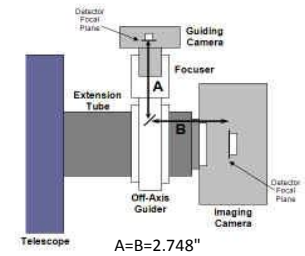

STXL w/ Self Guiding FW	11.09	remaining BF
Focuser racked in	3	8.09
Focuser position (0-1.3")	0.492	7.598
SecureFit CCD Spacer - 200361-2	2.1	5.498
SecureFit Extender - 200377	0.5	4.998
SecureFit Extender - 200377	0.5	4.498
CCD Adapter STX - 600335	0.722	3.776
AO-X (w/ threaded adapter attached)	1.18	2.596
AO-X to FW adapter (SBIG)	0.2	2.396
STXL Camera w/FW8G-STXL Attached	2.396	0