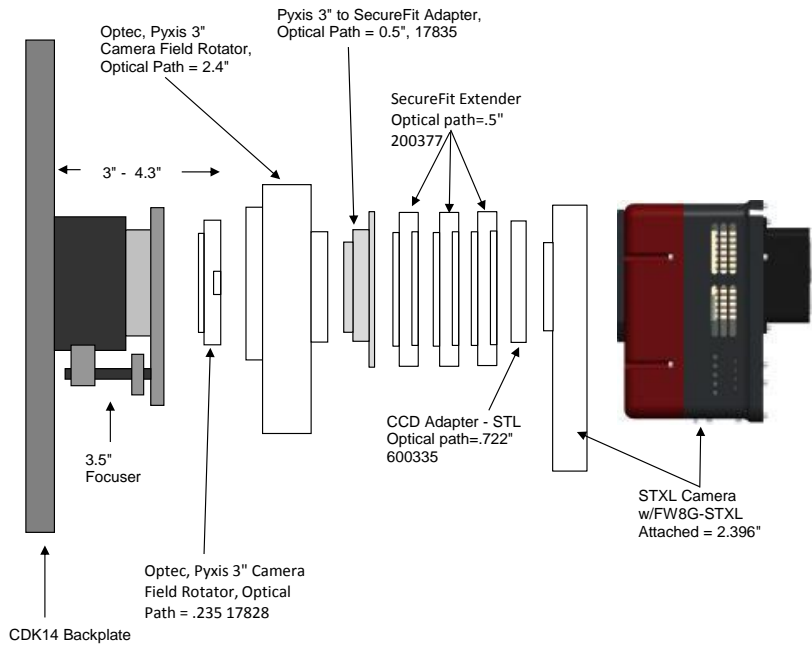

CDK14- OPTICAL TRAIN: for SBIG STXL CAMERA & IMAGE ROTATORS

Distance to Focuser Mounting Surface 11.09

STXL, Self-Guiding FW, Pyxis	11.09	remaining BF
Focuser (racked in)	3	8.09
Focus position (0 to 1.3")	0.337	7.753
PW 14/17/20 to Optec-3600 dovetail adapter - 17828	0.235	7.518
Optec Pyxis 3" Camera Rotator	2.4	5.118
Optec Pyxis 3" to SecureFit Adapter - 17835	0.5	4.618
SecureFit Spacer (200377)	0.5	4.118
SecureFit Spacer (200377)	0.5	3.618
SecureFit Spacer (200377)	0.5	3.118
CCD Adapter STX - 600335	0.722	2.396
STXL Camera w/FW8G-STXL Attached	2.396	0