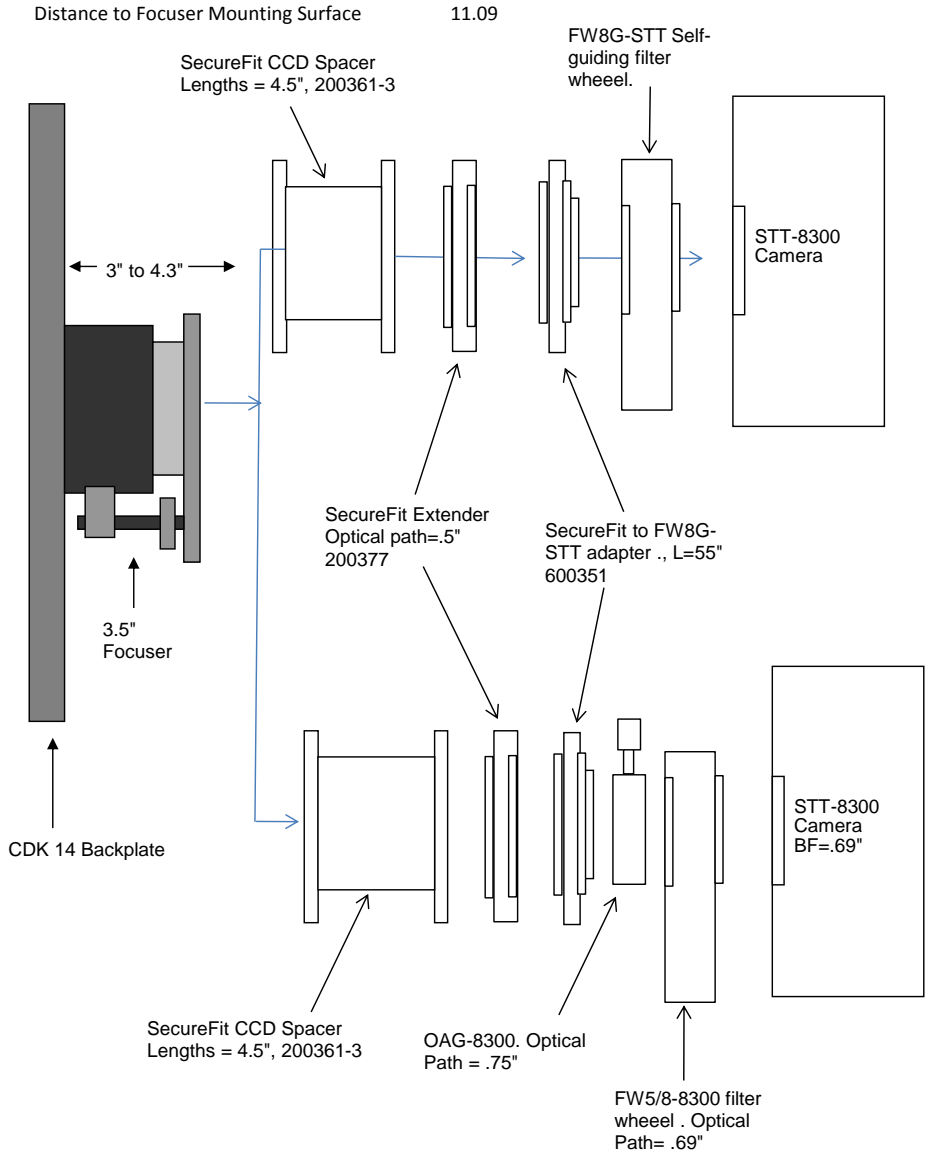

PLANEWAVE INSTRUMENTS
CDK14 SECUREFIT SPACERS FOR STT CAMERAS

STT8300 Camera w/ Self Guiding Filter Wheel	11.09	remaining BF
Focuser racked in	3	8.09
Focuser position (0-1.3")	0.412	7.678
SecureFit Spacer 4.5- 200361-3	4.5	3.178
CCD SecureFit Extender - 200377	0.5	2.678
SecureFit to FW8G-STT - 600351	0.55	2.128
FW8G-SST attached to STT-8300 Camera	2.128	0

STT8300 Camera w/Filter Wheel, OAG8300	11.09	remaining BF
Focuser racked in	3	8.09
Focuser position (0-1.3")	0.31	7.78
SecureFit Spacer 4.5- 200361-3	4.5	3.28
CCD SecureFit Extender - 200377	0.5	2.78
SecureFit to FW8G-STT - 600351	0.55	2.23
OAG-8300	0.75	1.48
FW5-8300 / FW8-8300	0.79	0.69
STT-8300 Camera	0.69	0