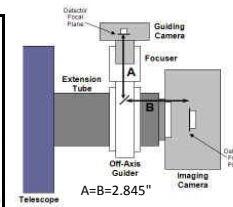

STL CCD, Pyxis 3 & MMOAG	10.445	remaining BF
2.75" Focuser (racked in)	3.25	7.195
Focus position (0 to 1.3")	0.275	6.92
PW 12.5 to Optec-3600 dovetail adapter - 17827	0	6.92
Optec Pyxis 3 inch Camera Rotator	2.4	4.52
Optec Pyxis 3 inch to SecureFit Adapter - 17835	0.5	4.02
Adapter SecureFit to Monster MOAG - 200394	0.55	3.47
Monster MOAG - MMOAG	1.25	2.22
AstroDon Adapter - MMOAG-STL-L	0.75	1.47
SBIG STL Camera with mounting block	1.47	0