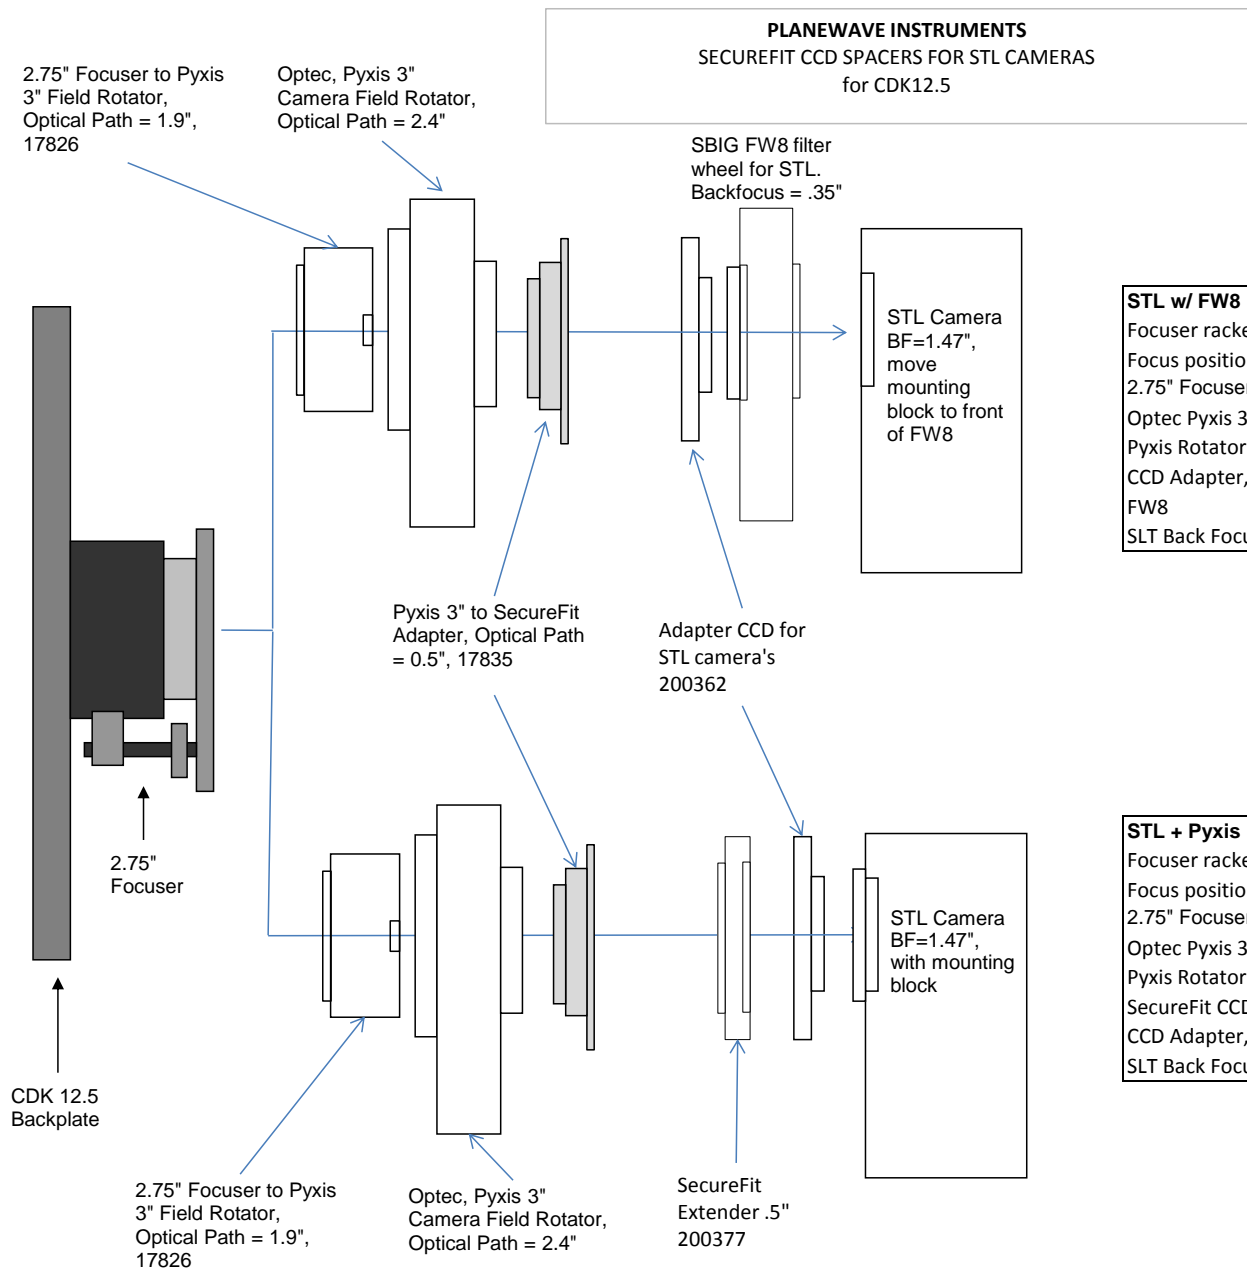

STL w/ FW8	10.445 remaining BF	
Focuser racked in	3.25	7.195
Focus position (0 to 1.3")	0.325	6.87
2.75" Focuser to Pyxis Rotator - 17826	1.9	4.97
Optec Pyxis 3" Rotator - PYXIS 3	2.4	2.57
Pyxis Rotator to SecureFit - 17835	0.5	2.07
CCD Adapter, STL - 200362	0.25	1.82
FW8	0.35	1.47
SLT Back Focus	1.47	0

STL + Pyxis	10.445 remaining BF	
Focuser racked in	3.25	7.195
Focus position (0 to 1.3")	0.175	7.02
2.75" Focuser to Pyxis Rotator - 17826	1.9	5.12
Optec Pyxis 3" Rotator - PYXIS 3	2.4	2.72
Pyxis Rotator to SecureFit - 17835	0.5	2.22
SecureFit CCD Extender .5" - 200377	0.5	1.72
CCD Adapter, STL - 200362	0.25	1.47
SLT Back Focus	1.47	0