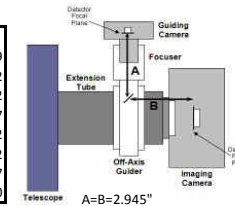

STL CCD, FW8 FILTER WHEEL & MMOAG		11.09	remaining BF
Focuser (racked in)		3	8.09
Focus position (0 to 1.3")	0.17		7.92
SecureFit CCD Spacer - 200361-2		3.8	4.12
Adapter SecureFit to Monster MOAG - 200394		0.55	3.57
Monster MOAG - MMOAG		1.25	2.32
AstroDon Adapter - MMOAG-STL-M		0.5	1.82
SBIG FW8 Filter Wheel		0.35	1.47
SBIG STL Camera with mounting block		1.47	0