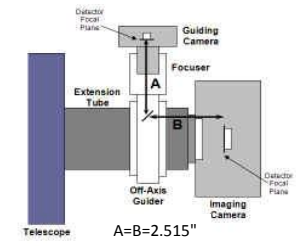

PLANEWAVE INSTRUMENTS
CDK17 SPACERS FOR STX CAMERAS

STX camera and MMOAG			10.24 remaining BF
Focuser racked in	3		7.24
Focuser position (0-1.3")	0.7		6.54
CCD Spacer 2.1 - 200361-2	2.1		4.44
SecureFit 1/2" Spacer - 200377	0.5		3.94
CCD SecureFit to MMOAG - 200394	0.55		3.39
Monster MOAG	1.25		2.14
MMOAG-STL-L	0.75		1.39
STX Back Focus	1.39		0

STX camera and MMOAG			10.24 remaining BF
Focuser racked in	3		7.24
Focuser position (0-1.3")	0.45		6.79
CCD Spacer 2.1 - 200361-2	2.1		4.69
SecureFit 1/2" Spacer - 200377	0.5		4.19
SecureFit 1/2" Spacer - 200377	0.5		3.69
CCD SecureFit to MMOAG - 200394	0.55		3.14
Monster MOAG	1.25		1.89
MMOAG-CFW	0.5		1.39
SLT Back Focus	1.39		0

STX camera and MMOAG			10.24 remaining BF
Focuser racked in	3		7.24
Focuser position (0-1.3")	0.29		6.95
CCD Spacer 2.1 - 200361-2	2.1		4.85
CCD SecureFit to MMOAG - 200394	0.55		4.3
AstroDon part - MMOAG	1.25		3.05
AstroDon part - MMOAG-CFW-A	0.2		2.85
SBIG Flat Adapter - 600337	0.2		2.65
Filter Wheel, FW8	1.26		1.39
SLX Back Focus	1.39		0