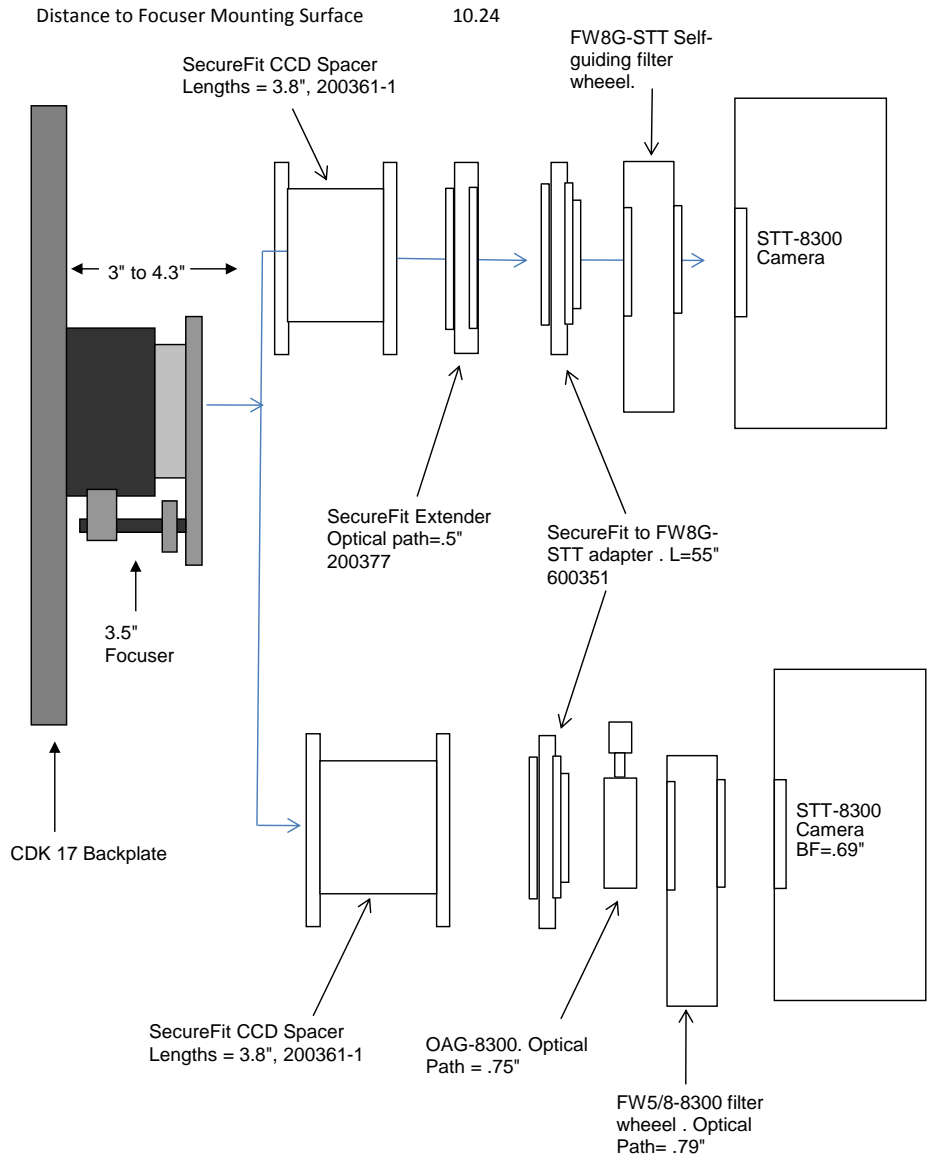

PLANEWAVE INSTRUMENTS
CDK17 SECUREFIT SPACERS FOR STT CAMERAS

STT8300 Camera w/ Self Guiding Filter Wheel	10.24	remaining BF
Focuser racked in	3	7.24
Focuser position (0-1.3")	0.262	6.978
SecureFit Spacer 3.8- 200361-1	3.8	3.178
CCD SecureFit Extender - 200377	0.5	2.678
SecureFit to FW8G-STT - 600351	0.55	2.128
FW8G-SST attached to STT-8300 Camera	2.128	0

STT8300 Camera w/Filter Wheel, OAG8300	10.24	remaining BF
Focuser racked in	3	7.24
Focuser position (0-1.3")	0.64	6.6
SecureFit Spacer 3.8- 200361-1	3.8	2.8
SecureFit to FW8G-STT - 600351	0.55	2.25
OAG-8300	0.75	1.5
STT-8300 w/ FW5-8300 attached	1.5	0