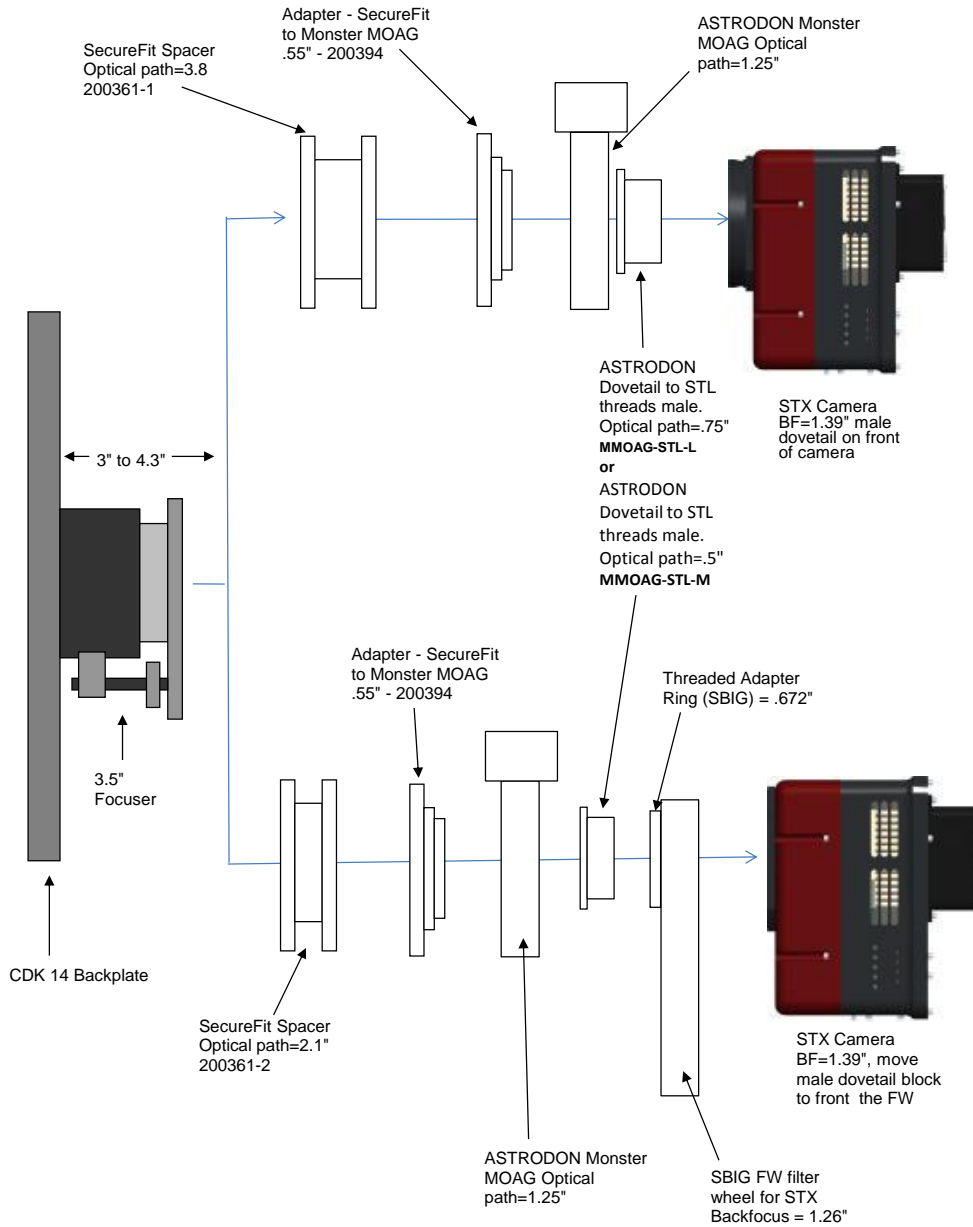

PLANEWAVE INSTRUMENTS
CDK14 SPACERS FOR STX CAMERAS

STX camera and MMOAG		11.09 remaining BF
Focuser racked in	3	8.09
Focuser position (0-1.3")	0.35	7.74
CCD Spacer 3.8 - 200361-1	3.8	3.94
CCD SecureFit to MMOAG - 200394	0.55	3.39
AstroDon part - MMOAG	1.25	2.14
MMOAG-STL-L	0.75	1.39
STX Back Focus	1.39	0

STX camera and MMOAG		11.09 remaining BF
Focuser racked in	3	8.09
Focuser position (0-1.3")	0.6	7.49
CCD Spacer 2.1 - 200361-2	3.8	3.69
CCD SecureFit to MMOAG - 200394	0.55	3.14
AstroDon part - MMOAG	1.25	1.89
AstroDon part - MMOAG-STL-M	0.5	1.39
SLT Back Focus	1.39	0

STX camera and MMOAG		11.09 remaining BF
Focuser racked in	3	8.09
Focuser position (0-1.3")	0.37	7.72
CCD Spacer 2.1 - 200361-2	2.1	5.62
CCD SecureFit to MMOAG - 200394	0.55	5.07
AstroDon part - MMOAG	1.25	3.82
AstroDon part - MMOAG-STL-M	0.5	3.32
Filter Wheel, FW8	1.93	1.39
SLX Back Focus	1.39	0