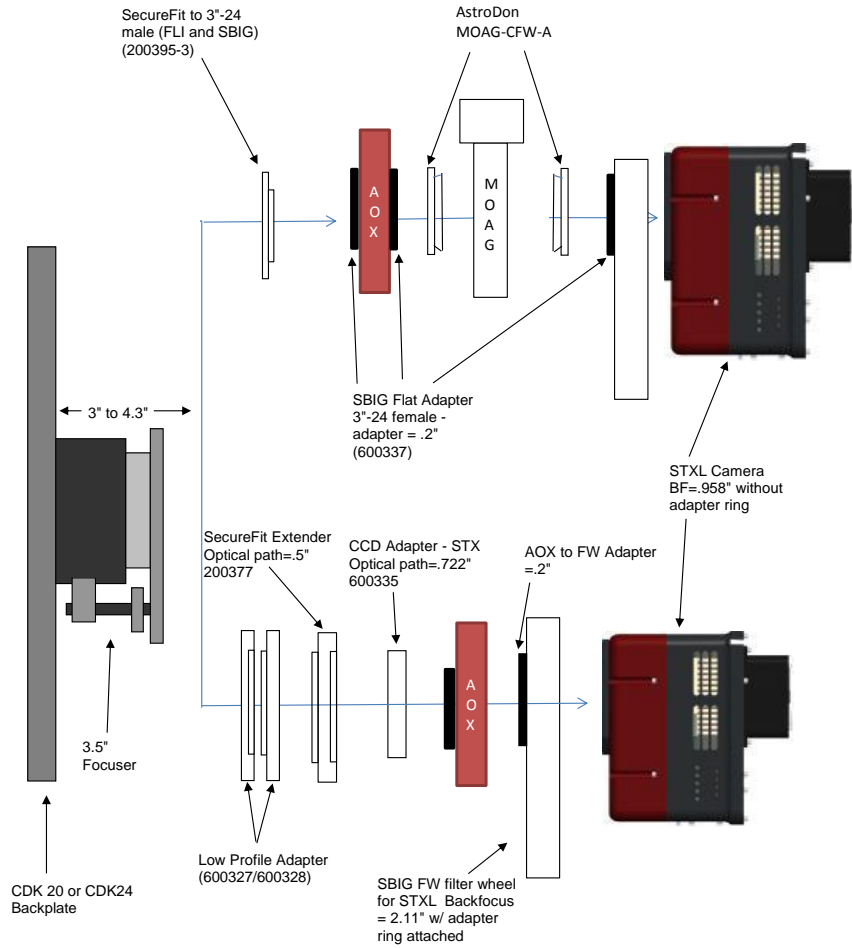

PLANEWAVE INSTRUMENTS
CDK20/24 SPACERS FOR STXL CAMERAS & AO-X

STXL camera and MMOAG &FW8S-STXL		8.81 remaining BF
Focuser racked in	3	5.81
Focuser position (0-1.3")	0.407	5.403
SecureFit to 3"-24 male (FLI and SBIG) - 200395-3	0.25	5.153
SBIG Flat Adapter - 3"-24 female - 600337	0.2	4.953
AO-X	1.18	3.773
SBIG Flat Adapter -600337	0.2	3.573
AstroDon MOAG-CFW-A	0.2	3.373
AstroDon- MMOAG	1.25	2.123
AstroDon MOAG-CFW-A	0.2	1.923
SBIG Flat Adapter - 600337	0.2	1.723
STXL w/filter wheel FW8S-STXL	1.723	0