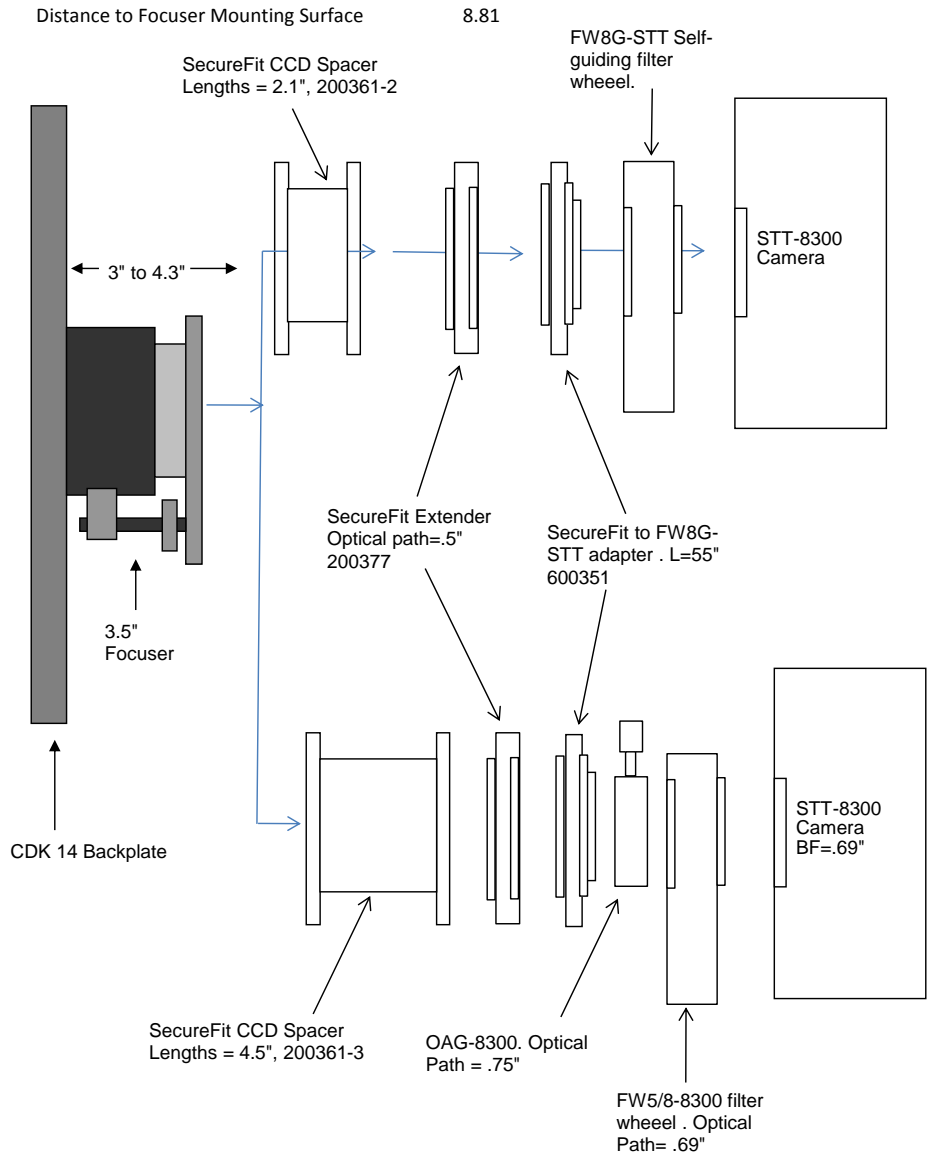

PLANEWAVE INSTRUMENTS
CDK20/24 SECUREFIT SPACERS FOR STT CAMERAS

STT8300 Camera w/ Self Guiding Filter Wheel	8.81 remaining BF	
Focuser racked in	3	5.81
Focuser position (0-1.3")	0.532	5.278
SecureFit Spacer 2.1- 200361-2	2.1	3.178
CCD SecureFit Extender - 200377	0.5	2.678
SecureFit to FW8G-STT - 600351	0.55	2.128
FW8G-SST attached to STT-8300 Camera	2.128	0

STT8300 Camera w/Filter Wheel, OAG8300	8.81 remaining BF	
Focuser racked in	3	5.81
Focuser position (0-1.3")	0.43	5.38
SecureFit Spacer 3.8- 200361-1	2.1	3.28
CCD SecureFit Extender - 200377	0.5	2.78
SecureFit to FW8G-STT - 600351	0.55	2.23
OAG-8300	0.75	1.48
FW5-8300 / FW8-8300	0.79	0.69
STT-8300 Camera	0.69	0