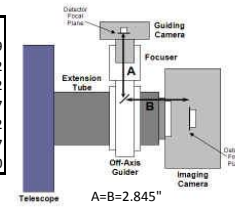

STL CCD & MMOAG		11.09	remaining BF
Focuser (racked in)		3	8.09
Focus position (0 to 1.3")	0.27		7.82
SecureFit CCD Spacer - 200361-1		3.8	4.02
Adapter SecureFit to Monster MOAG - 200394		0.55	3.47
Monster MOAG - MMOAG		1.25	2.22
AstroDon Adapter - MMOAG-STL-L		0.75	1.47
SBIG STL Camera with mounting block		1.47	0