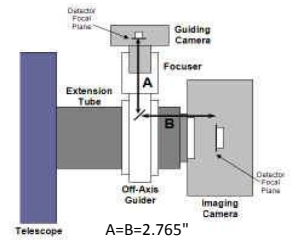

PLANEWAVE INSTRUMENTS
CDK17 SPACERS FOR STX CAMERAS

STX camera and MMOAG			10.24 remaining BF
Focuser racked in	3		7.24
Focuser position (0-1.3")	0.7		6.54
CCD Spacer 2.1 - 200361-2	2.1		4.44
SecureFit 1/2" Spacer - 200377	0.5		3.94
CCD SecureFit to MMOAG - 200394	0.55		3.39
Monster MOAG	1.25		2.14
MMOAG-STL-L	0.75		1.39
STX Back Focus	1.39		0

STX camera and MMOAG			10.24 remaining BF
Focuser racked in	3		7.24
Focuser position (0-1.3")	0.45		6.79
CCD Spacer 2.1 - 200361-2	2.1		4.69
SecureFit 1/2" Spacer - 200377	0.5		4.19
SecureFit 1/2" Spacer - 200377	0.5		3.69
CCD SecureFit to MMOAG - 200394	0.55		3.14
Monster MOAG	1.25		1.89
MMOAG-CFW	0.5		1.39
SLT Back Focus	1.39		0

STX camera and MMOAG			10.24 remaining BF
Focuser racked in	3		7.24
Focuser position (0-1.3")	0.29		6.95
CCD Spacer 2.1 - 200361-2	2.1		4.85
CCD SecureFit to MMOAG - 200394	0.55		4.3
AstroDon part - MMOAG	1.25		3.05
AstroDon part - MMOAG-CFW-A	0.2		2.85
SBIG Flat Adapter - 600337	0.2		2.65
Filter Wheel, FW8	1.26		1.39
SLX Back Focus	1.39		0