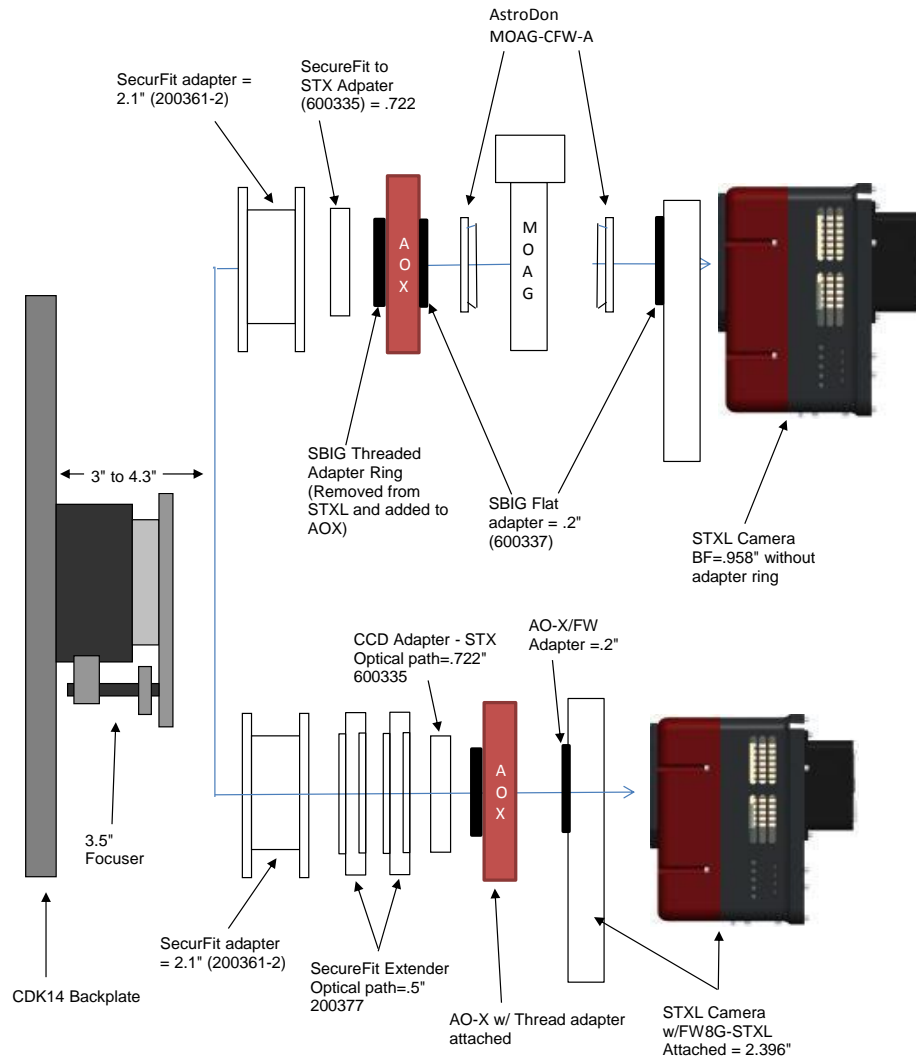

PLANEWAVE INSTRUMENTS
CDK14 SPACERS FOR STXL CAMERAS

STXL camera w standard FW and MMOAG	11.09	remaining BF
Focuser racked in	3	8.09
Focuser position (0-1.3")	0.32	7.77
SecureFit CCD Spacer - 200361-2	2.1	5.67
CCD Adapter STX - 600335	0.722	4.95
AO-X	1.18	3.77
SBIG Flat Adapter (3"-24 female) - 600337	0.2	3.57
AstroDon MOAG-CFW-A	0.2	3.37
AstroDon - MMOAG	1.25	2.12
AstroDon MOAG-CFW-A	0.2	1.92
SBIG Flat Adapter (3"-24 female) - 600337	0.2	1.72
STXL w/filter wheel FW8S-STXL	1.723	0.00