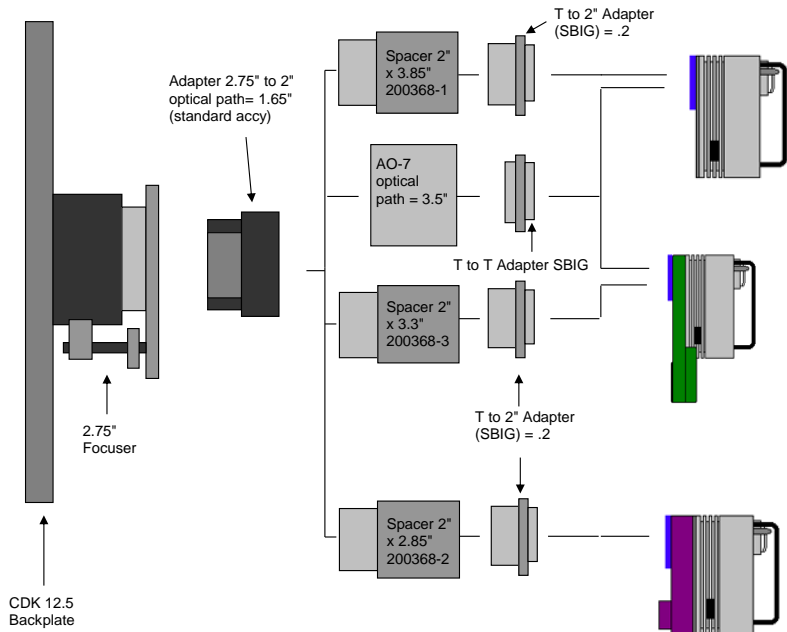

PLANEWAVE INSTRUMENTS
2" CCD SPACERS FOR ST CAMERAS
for CDK12.5

ST Camera, no filter wheel		10.445 remaining BF
Focuser racked in		3.25 7.195
Focuser Position (0 - 1.3")	0.483	6.712
Adapter, 2.75 to 2 (standard accy)	1.65	5.062
CCD 2" Spacer x 3.85" - 200368-1	3.85	1.212
T to 2 Adapter (SBIG)	0.2	1.012
ST Back Focus (with D-Block)	1.012	0

ST Camera + AO-7		10.445 remaining BF
Focuser racked in		3.25 7.195
Focuser Position (0 - 1.3")	0.835	6.36
Adapter, 2.75 to 2 (standard accy)	1.65	4.71
T to T Adapter (SBIG)	0.2	4.51
ST + AO-7 backfocus	4.51	0

ST Camera with CFW10 w/ D-Block		10.445 remaining BF
Focuser racked in		3.25 7.195
Focuser Position (0 - 1.3")	0.453	6.742
Adapter, 2.75 to 2 (standard accy)	1.65	5.092
CCD 2" SPACER x 3.3" - 200368-3	3.3	1.792
T to 2 Adapter (SBIG)	0.2	1.592
ST Back Focus (with D-Block)	1.592	0

ST + CFW10 + AO-7		10.445 remaining BF
Focuser racked in		3.25 7.195
Focuser Position (0 - 1.3")	0.255	6.94
Adapter, 2.75 to 2 (standard accy)	1.65	5.29
T to T Adapter (SBIG)	0.2	5.09
ST + AO-7 backfocus	5.09	0

ST Camera with CFW8 w/ D-Block		10.445 remaining BF
Focuser racked in		3.25 7.195
Focuser Position (0 - 1.3")	0.483	6.712
Adapter, 2.75 to 2 (standard accy)	1.65	5.062
CCD 2" Spacer x 2.85" - 200368-2	2.85	2.212
T to 2 Adapter (SBIG)	0.2	2.012
ST Back Focus (with D-block)	2.012	0

ST + CFW8 + AO-7		10.445 remaining BF
Focuser racked in		3.25 7.195
Focuser Position (0 - 1.3")	0	7.195
Adapter, 2.75 to 2 (standard accy)	1.65	5.545
T to 2 Adapter (SBIG)	0.2	5.345
ST + AO-7 backfocus	5.51	-0.165

DOES NOT HAVE ENOUGH BACK FOCUS