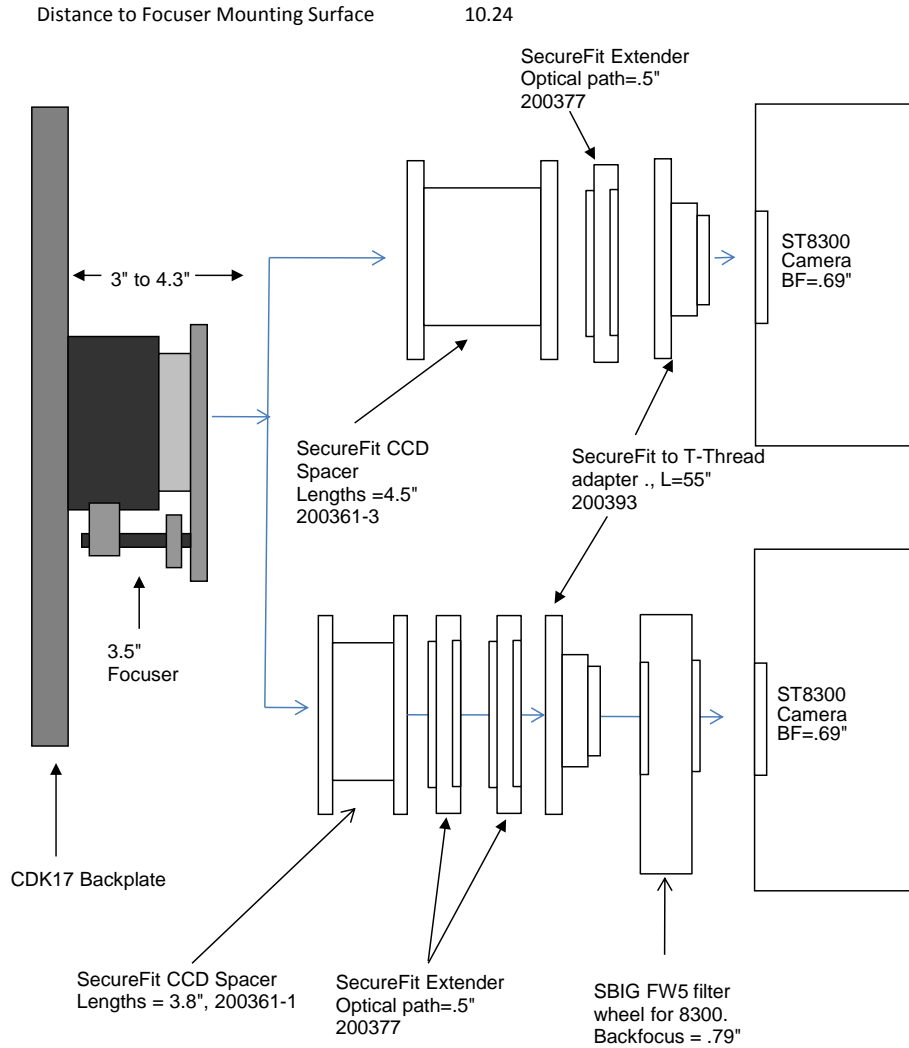

PLANEWAVE INSTRUMENTS
CDK17 SECUREFIT SPACERS FOR ST8300 CAMERAS

ST8300 Camera Alone		10.24 remaining BF
Focuser racked in	3	7.24
Focuser position (0-1.3")	1	6.24
CCD Spacer 4.5- 200361-3	4.5	1.74
CCD SecureFit Extender - 200377	0.5	1.24
SecureFit to T-Thread - 200393	0.55	0.69
SLT Back Focus	0.69	0

ST8300 Camera FW8 or FW5 for 8300		10.24 remaining BF
Focuser racked in	3	7.24
Focuser position (0-1.3")	0.41	6.83
CCD Spacer 3.8 - 200361-1	3.8	3.03
CCD SecureFit Extender - 200377	0.5	2.53
CCD SecureFit Extender - 200377	0.5	2.03
SecureFit to T-Thread - 200393	0.55	1.48
FW5 or 8 for 8300, Back Focus=.79"	0.79	0.69
SLT Back Focus	0.69	0