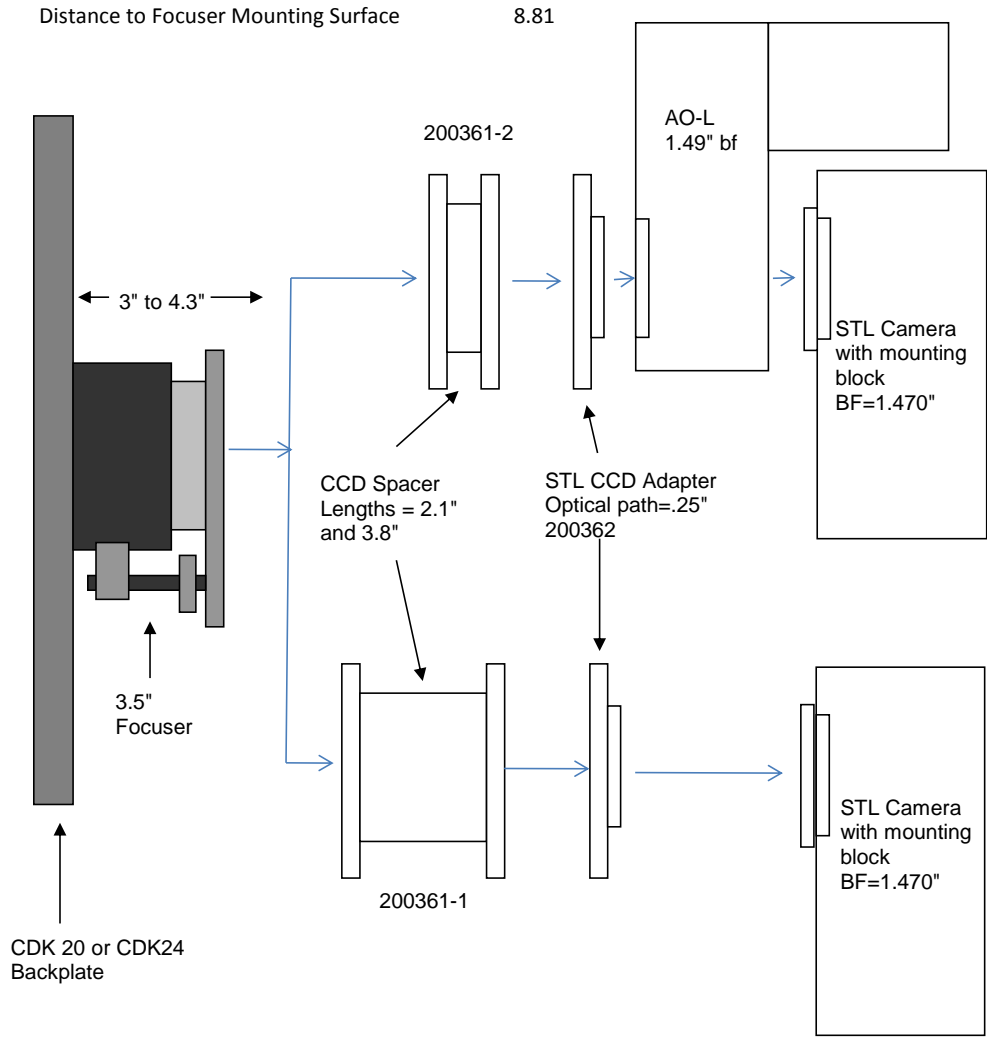

PLANEWAVE INSTRUMENTS
CDK20, 24 SECUREFIT SPACERS FOR STL CAMERAS

STL and AO-L	8.81 remaining BF	
Focuser racked in	3	5.81
Focuser position (0-1.3")	0.5	5.31
CCD Spacer 2.1 - 200361-2	2.1	3.21
CCD Adapter STL - 200362	0.25	2.96
AO-L	1.49	1.47
STL Back Focus	1.47	0

STL Camera Alone	8.81 remaining BF	
Focuser racked in	3	5.81
Focuser position (0-1.3")	0.29	5.52
CCD Spacer 3.8 - 200361-1	3.8	1.72
CCD Adapter STL - 200362	0.25	1.47
SLT Back Focus	1.47	0