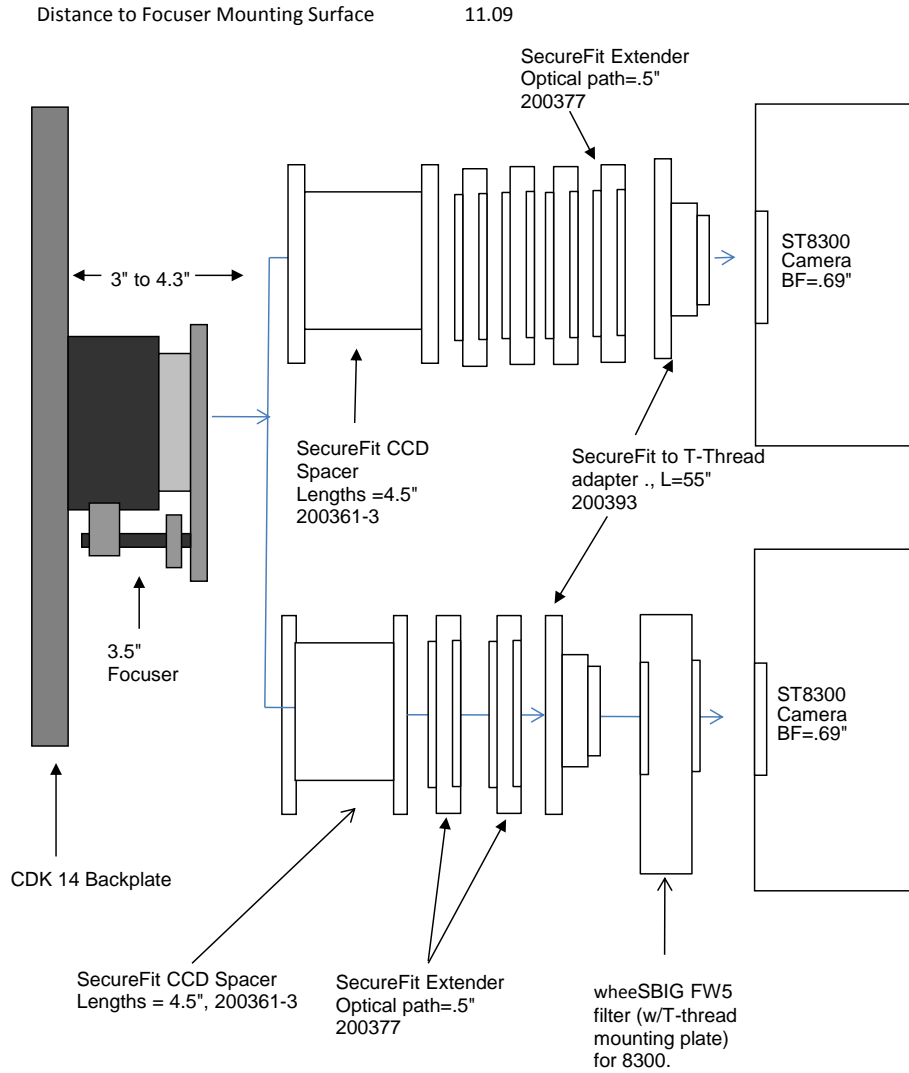

PLANEWAVE INSTRUMENTS
CDK14 SECUREFIT SPACERS FOR ST8300 CAMERAS

ST8300 Camera Alone		11.09 remaining BF
Focuser racked in	3	8.09
Focuser position (0-1.3")	0.35	7.74
CCD Spacer 4.5- 200361-3	4.5	3.24
CCD SecureFit Extender - 200377	0.5	2.74
CCD SecureFit Extender - 200377	0.5	2.24
CCD SecureFit Extender - 200377	0.5	1.74
SecureFit to T-Thread - 200393	0.55	1.24
SLT Back Focus	0.69	0

ST8300 Camera FW8 or FW5 for 8300		11.09 remaining BF
Focuser racked in	3	8.09
Focuser position (0-1.3")	0.56	7.53
CCD Spacer 3.8 - 200361-1	4.5	3.03
CCD SecureFit Extender - 200377	0.5	2.53
CCD SecureFit Extender - 200377	0.5	2.03
SecureFit to T-Thread - 200393	0.55	1.48
FW5 or 8 for 8300, Back Focus = .79"	0.79	0.69
SLT Back Focus	0.69	0