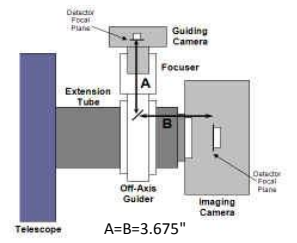

STX camera, AO-X, CFW	8.81	remaining BF
Focuser racked in	3	5.81
Focuser position (0-1.3")	0.558	5.252
Low Profile Adapters = .5" (600327/328)	0.5	4.752
CCD SecureFit to STL - 600335	0.722	4.03
AO-X (w/ threaded adapter attached)	1.18	2.85
AO-X to FW adapter (SBIG)	0.2	2.65
SBIG Filter Wheel (w/.2" adapter)	1.26	1.39
STX Back Focus	1.39	0

*This configuration will not reach focus with the CDK20 but can work on the CDK24 with custom adapter

STX camera and MMOAG	8.81	remaining BF
Focuser racked in	3	5.81
Focuser position (0-1.3")	0	5.81
Low profile adapters- 600327/328	0.5	5.31
SecureFit to 3"-24 male (FLI and SBIG) - 200395-3	0.25	5.06
STX Flat adapter	0.2	4.86
AO-X	1.18	3.68
STX Flat adapter	0.2	3.48
MOAG-CWF-A	0.2	3.28
AstroDon part - MMOAG	1.25	2.03
MOAG-CWF-A	0.2	1.83
STX Flat adapter	0.2	1.63
Filter Wheel, FW8	1.26	0.37
SLX Back Focus	1.39	-1.02