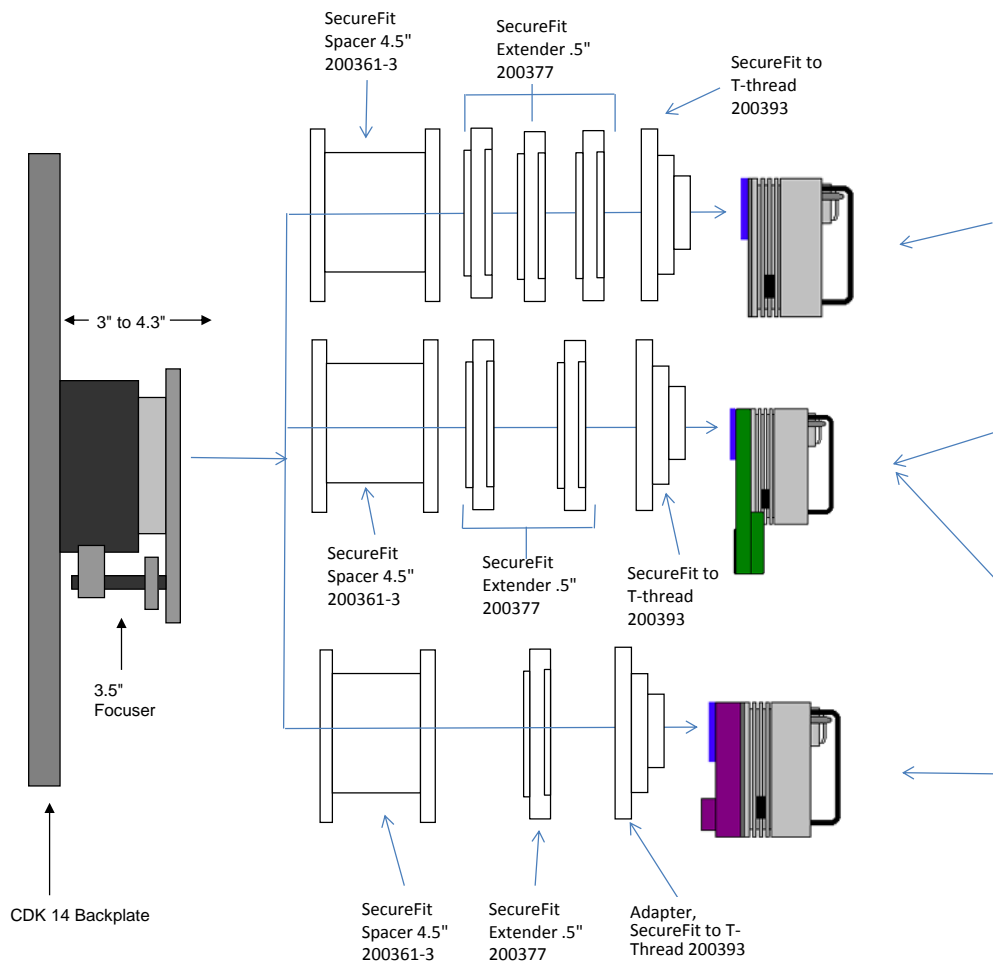

PLANEWAVE INSTRUMENTS
CDK14 SECUREFIT CCD SPACERS FOR ST CAMERAS

SecureFit w/ ST		11.09 remaining BF
Focuser racked in	3	8.09
Focuser Position (0 - 1.3")	0.528	7.562
SecureFit 4.5 - 200361-3	4.5	3.062
CCD SecureFit Extender - 200377	0.5	2.562
CCD SecureFit Extender - 200377	0.5	2.062
CCD SecureFit Extender - 200377	0.5	1.562
Adapter, SecureFit to T thread - 200393	0.55	1.012
ST Back Focus (with D-block)	1.012	0

SecureFit with ST and CFW10		11.09 remaining BF
Focuser racked in	3	8.09
Focuser Position (0 - 1.3")	0.448	7.642
SecureFit 4.5 - 200361-3	4.5	3.142
SecureFit Extender - 200377	0.5	2.642
SecureFit Extender - 200377	0.5	2.142
Adapter, SecureFit to T thread - 200393	0.55	1.592
ST w/ CFW10 Back Focus (with D-block)	1.592	0

SecureFit with ST and CFW10SA		11.09 remaining BF
Focuser racked in	3	8.09
Focuser Position (0 - 1.3")	0.73	7.36
SecureFit 4.5 - 200361-3	4.5	2.86
SecureFit Extender - 200377	0.5	2.36
Adapter, SecureFit to T thread - 200393	0.55	1.81
ST w/ CFW10 Back Focus, (w/ D-block)	1.81	0

SecureFit with ST and CFW8		11.09 remaining BF
Focuser racked in	3	8.09
Focuser Position (0 - 1.3")	0.528	7.562
SecureFit 4.5 - 200361-3	4.5	3.062
SecureFit Extender - 200377	0.5	2.562
Adapter, SecureFit to T thread - 200393	0.55	2.012
ST w/ CFW8 Back Focus, (w/ D-block)	2.012	0