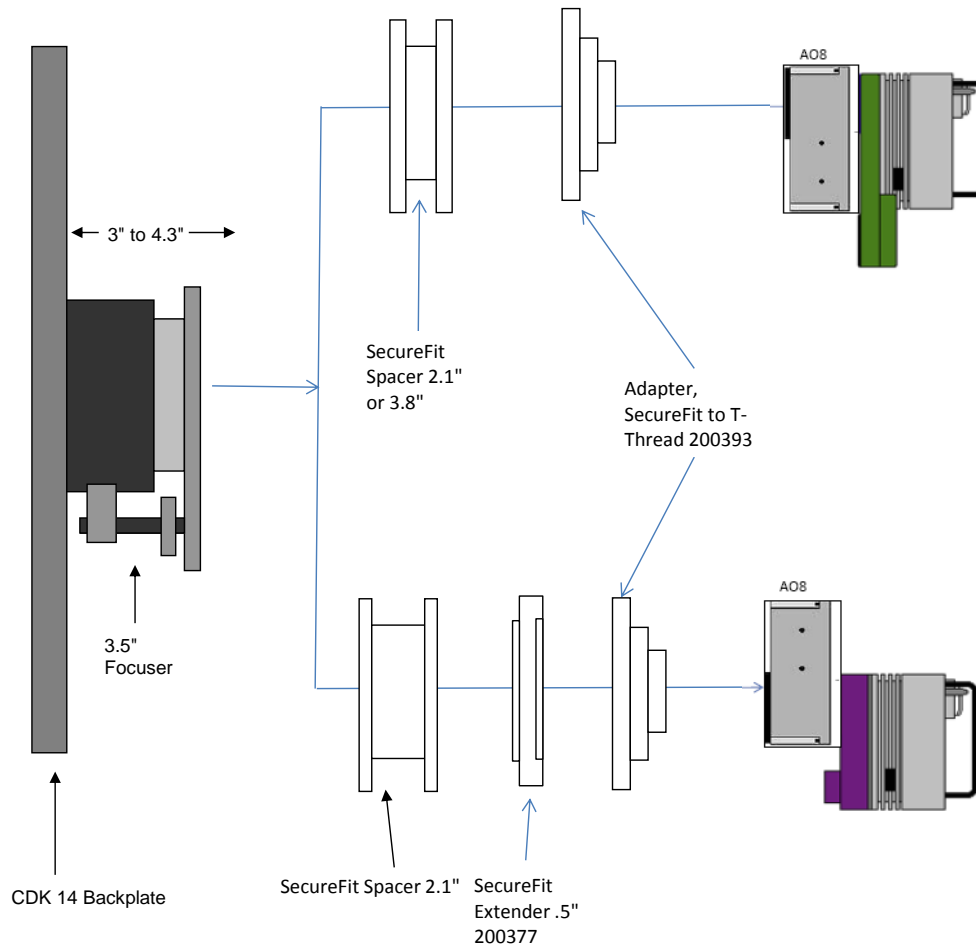

PLANEWAVE INSTRUMENTS
CDK14 SECUREFIT CCD SPACERS FOR ST CAMERAS

SecureFit with ST, CFW10, & AO-8	11.09 remaining BF	
Focuser racked in	3	8.09
Focuser Position (0 - 1.3")	0.248	7.842
SecureFit Spacer 2.1 - 200361-2	3.8	4.042
Adapter, SecureFit to T thread - 200393	0.55	3.492
AO-8, 1.9" of backfocus + .27 for D-block	2.17	1.322
ST w/ CFW10 Back Focus (w/o D-block)	1.322	0

SecureFit with ST and CFW10SA	11.09 remaining BF	
Focuser racked in	3	8.09
Focuser Position (0 - 1.3")	0.73	7.36
SecureFit Spacer 4.5 - 200361-3	4.5	2.86
SecureFit Extender - 200377	0.5	2.36
Adapter, SecureFit to T thread - 200393	0.55	1.81
ST w/ CFW10 Back Focus, (w/ D-block)	1.81	0

SecureFit with ST, CFW8, & AO-8	11.09 remaining BF	
Focuser racked in	3	8.09
Focuser Position (0 - 1.3")	0.758	7.332
SecureFit Spacer 2.1 - 200361-2	2.1	5.232
SecureFit Extender - 200377	0.5	4.732
Adapter, SecureFit to T thread - 200393	0.55	4.182
AO-8, 1.9" of backfocus + .27 for D-block	2.17	2.012
ST w/ CFW8 Back Focus, (w/ D-block)	2.012	0