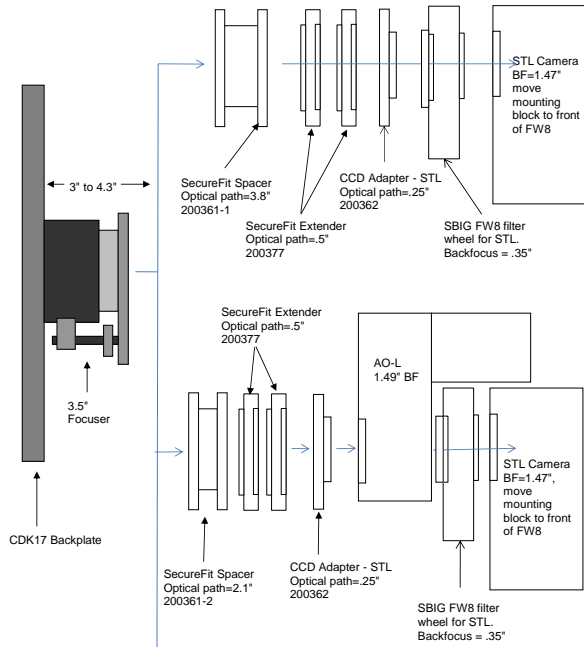

STL w/ FW8	10.24	remaining BF
Focuser racked in	3	7.24
Focuser position (0-1.3')	0.37	6.87
CCD Spacer 3.8" - 200361-1	3.8	3.07
CCD SecureFit Extender - 200377	0.5	2.57
CCD SecureFit Extender - 200377	0.5	2.07
CCD Adapter STL - 200362	0.25	1.82
FW8	0.35	1.47
SLT Back Focus	1.47	0

STL w/ FW8 and AO-L	10.24	remaining BF
Focuser racked in	3	7.24
Focuser position (0-1.3')	0.58	6.66
CCD Spacer 2.1 - 200361-2	2.1	4.56
CCD SecureFit Extender - 200377	0.5	4.06
CCD SecureFit Extender - 200377	0.5	3.56
CCD Adapter STL - 200362	0.25	3.31
AO-L	1.49	1.82
FW8	0.35	1.47
SLT Back Focus	1.47	0

STL camera and MMOAG	10.24	remaining BF
Focuser racked in	3	7.24
Focuser position (0-1.3')	0.62	6.62
CCD Spacer 2.1 - 200361-2	2.1	4.52
SecureFit 1/2" Spacer - 200377	0.5	4.02
CCD SecureFit to MMOAG - 200394	0.55	3.47
Monster MMOAG	1.25	2.22
MMOAG-STL-L	0.75	1.47
SLT Back Focus	1.47	0

STL camera and MMOAG	10.24	remaining BF
Focuser racked in	3	7.24
Focuser position (0-1.3')	0.37	6.87
CCD Spacer 2.1 - 200361-2	2.1	4.77
SecureFit 1/2" Spacer - 200377	0.5	4.27
SecureFit 1/2" Spacer - 200377	0.5	3.77
CCD SecureFit to MMOAG - 200394	0.55	3.22
AstroDon part - MMOAG	1.25	1.97
AstroDon part - MMOAG-STL-M	0.5	1.47
SLT Back Focus	1.47	0