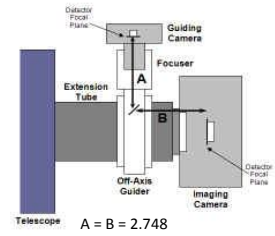

STXL w/ Self Guiding FW		8.81 remaining BF
Focuser racked in	3	5.81
Focuser position (0-1.3")	0.31	5.5
Low Profile Adapters = .5" (600327/328)	0.5	5
SecureFit Extender - 200377	0.5	4.5
CCD Adapter STX - 600335	0.722	3.778
AOX	1.18	2.598
AOX to FW Adapter	0.2	2.398
Filter Wheel w/threaded adapter ring attached	1.44	0.958
STXL Back Focus	0.958	0