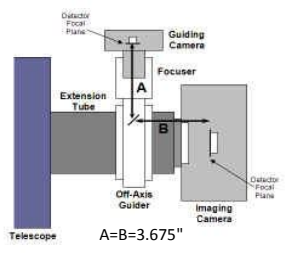

10.45	remaining BF
STX camera and MMOAG		
Hedrick Focuser, 2.75"	3.25	7.2
Focuser position (0-1.3")	0.37	6.83
CDK12.5 to SecureFit - 125388	0.5	6.33
SecureFit to 3"-24 male - 200395-3	0.25	6.08
SBIG Flat Adapter (3"-24 female) - 600337	0.2	5.88
AO-X	1.18	4.7
SBIG Flat Adapter (3"-24 female) - 600337	0.2	4.5
MOAG-CWF-A	0.2	4.3
AstroDon part - MMOAG	1.25	3.05
MOAG-CWF-A	0.2	2.85
SBIG Flat Adapter (3"-24 female) - 600337	0.2	2.65
Filter Wheel, FW8	1.26	1.39
SLX Back Focus	1.39	0