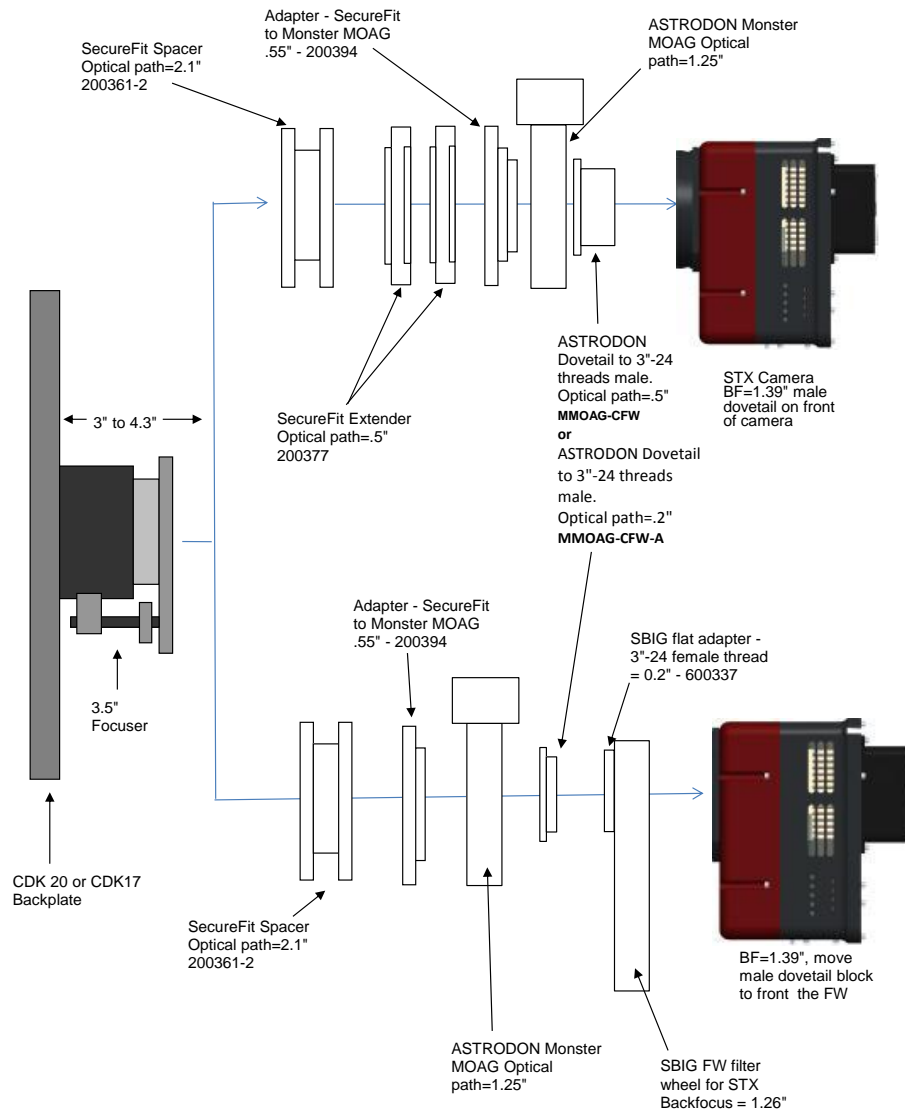

PLANEWAVE INSTRUMENTS
CDK17 SPACERS FOR STX CAMERAS

STX camera and MMOAG			10.24 remaining BF
Focuser racked in	3		7.24
Focuser position (0-1.3")	0.7		6.54
CCD Spacer 2.1 - 200361-2	2.1		4.44
SecureFit 1/2" Spacer - 200377	0.5		3.94
CCD SecureFit to MMOAG - 200394	0.55		3.39
Monster MOAG	1.25		2.14
MMOAG-STL-L	0.75		1.39
STX Back Focus	1.39		0

STX camera and MMOAG			10.24 remaining BF
Focuser racked in	3		7.24
Focuser position (0-1.3")	0.45		6.79
CCD Spacer 2.1 - 200361-2	2.1		4.69
SecureFit 1/2" Spacer - 200377	0.5		4.19
SecureFit 1/2" Spacer - 200377	0.5		3.69
CCD SecureFit to MMOAG - 200394	0.55		3.14
Monster MOAG	1.25		1.89
MMOAG-CFW	0.5		1.39
SLT Back Focus	1.39		0

STX camera and MMOAG			10.24 remaining BF
Focuser racked in	3		7.24
Focuser position (0-1.3")	0.29		6.95
CCD Spacer 2.1 - 200361-2	2.1		4.85
CCD SecureFit to MMOAG - 200394	0.55		4.3
AstroDon part - MMOAG	1.25		3.05
AstroDon part - MMOAG-CFW-A	0.2		2.85
SBIG Flat Adapter - 600337	0.2		2.65
Filter Wheel, FW8	1.26		1.39
SLX Back Focus	1.39		0