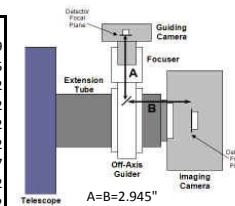

STL CCD, FW8, Pyxis & MMOAG		11.09	remaining BF
Focuser (racked in)		3	8.09
Focus position (0 to 1.3")	0.335		7.755
3" Focuser to Pyxis Rotator - 17828		0.235	7.52
Optec Pyxis 3" Camera Rotator		2.4	5.12
Optec Pyxis 3" to SecureFit Adapter - 17835		0.5	4.62
SecureFit Extender - 200377		0.5	4.12
Adapter SecureFit to Monster MOAG - 200394		0.55	3.57
Monster MOAG - MMOAG		1.25	2.32
AstroDon Adapter - MMOAG-STL-M		0.5	1.82
SBIG FW8 Filter Wheel		0.35	1.47
SBIG STL Camera with mounting block		1.47	0