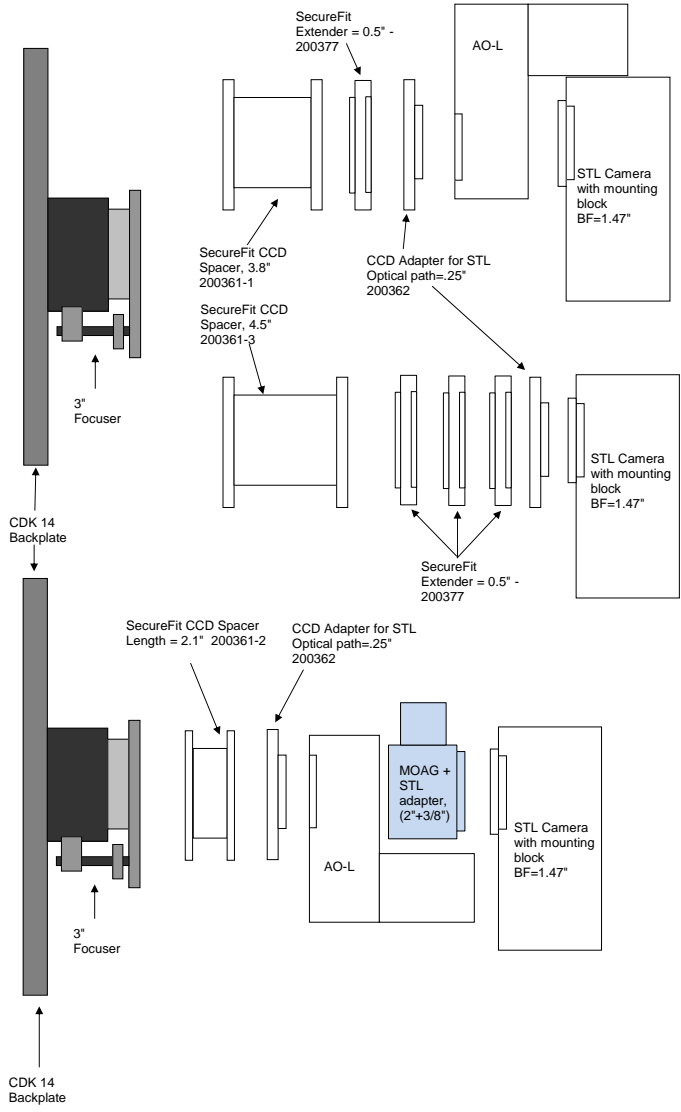

PLANEWAVE INSTRUMENTS
SECUREFIT CCD SPACERS FOR STL CAMERAS
for CDK14

← 11.09 →
Distance from focuser mounting surface to focal plane

STL and AO-L required spacers	11.09 remaining BF	
Focuser (racked in)	3	8.09
Focus position (0 to 1.3")	0.58	7.51
SecureFit CCD Spacer 3." - 200361-1	3.8	3.71
SecureFit Extender - 200377	0.5	3.21
CCD Adapter, STL - 200362	0.25	2.96
AO-L	1.49	1.47
STL Back Focus	1.47	0

STL Camera	11.09 remaining BF	
Focuser (racked in)	3	8.09
Focus position (0 to 1.3")	0.37	7.72
SecureFit CCD Spacer 4.5" - 200361-3	4.5	3.22
SecureFit Extender - 200377	0.5	2.72
SecureFit Extender - 200377	0.5	2.22
SecureFit Extender - 200377	0.5	1.72
CCD Adapter, STL - 200362	0.25	1.47
STL Back Focus	1.47	0

STL, AO-L and MOAG	11.09 remaining BF	
Focuser (racked in)	3	8.09
Focus position (0 to 1.3")	0.366	7.724
SecureFit CCD Spacer - 200361-2	2.1	5.624
CCD Adapter, STL - 200362	0.25	5.374
AO-L	1.49	3.884
MOAG from Astrodon (2" of backfocus)	2	1.884
MOAG to SLT Adapter (3/8")	0.375	1.509
STL Back Focus	1.509	0