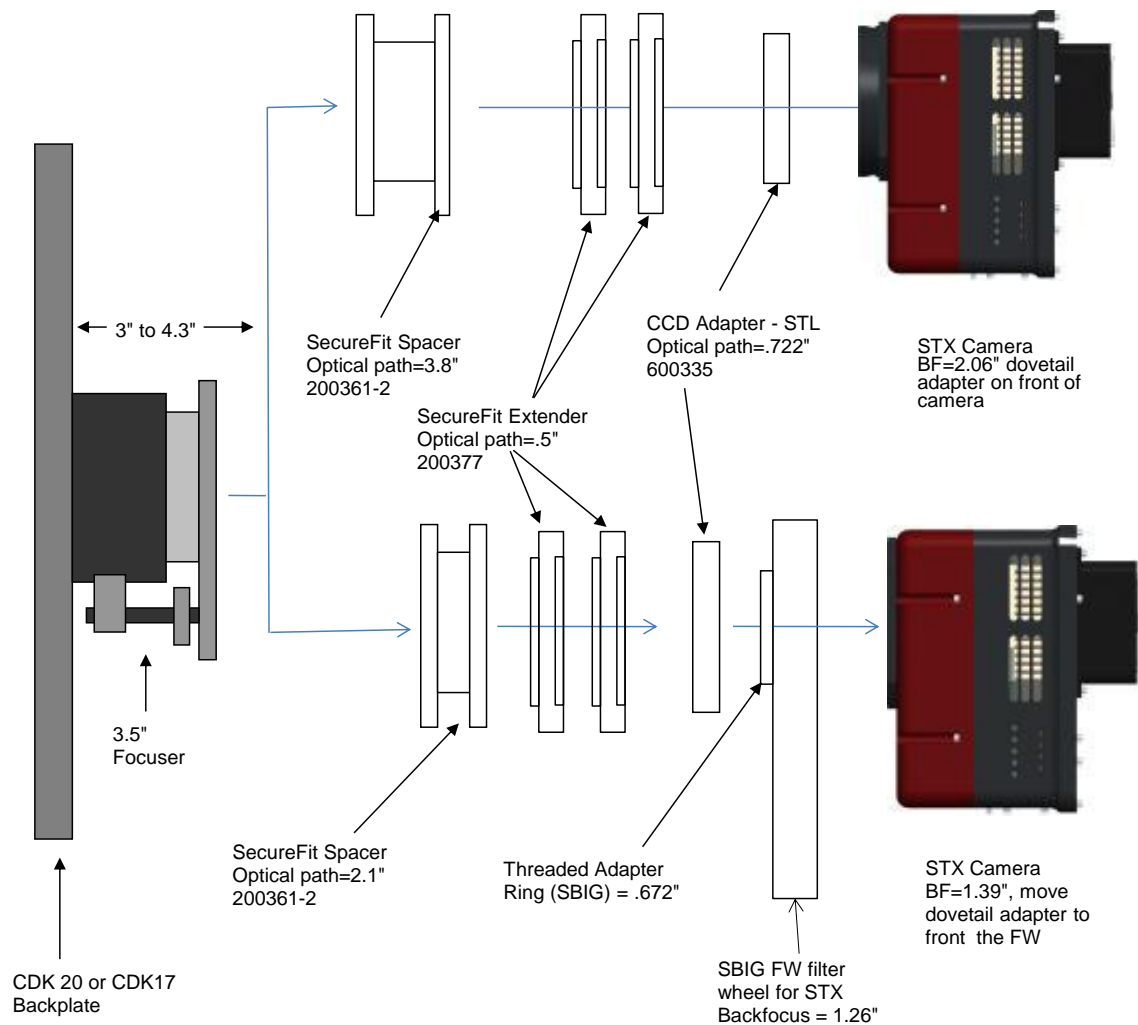

PLANEWAVE INSTRUMENTS
CDK17 SPACERS FOR STX CAMERAS

STX	10.24	remaining BF
Focuser racked in	3	7.24
Focuser position (0-1.3") 200340	0.328	6.912
CCD Spacer 3.8" - 200361-1	3.8	3.112
CCD SecureFit Extender - 200377	0.5	2.612
CCD SecureFit Extender - 200377	0.5	2.112
CCD Adapter STX - 600335	0.722	1.39
STX Back Focus w/threaded adapter ring attached	1.39	0

STX w/ IRF90	10.24	remaining BF
IR90 (raked in) 600180	3.5	6.74
Focus Position (0-1.3")	0.328	6.412
SecureFit 3.8" Adapter - 200361-1	3.8	2.612
SecureFit CCD Extender - 200377	0.5	2.112
CCD Adapter STX - 600335	0.722	1.39
SBIG STX 16803	1.39	0

STX w/ FW	10.24	remaining BF
Focuser racked in	3	7.24
Focuser position (0-1.3")	0.768	6.472
CCD Spacer 2.1 - 200361-2	2.1	4.372
SecureFit Extender - 200377	0.5	3.872
SecureFit Extender - 200377	0.5	3.372
CCD Adapter STX - 600335	0.722	2.65
Filter Wheel w/threaded adapter ring attached	1.26	1.39
STX Back Focus	1.39	0