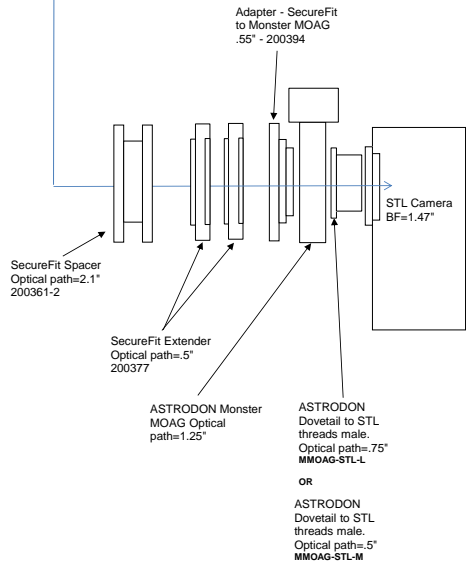

STL w/ FW8	10.24	remaining BF
Focuser racked in	3	7.24
Focuser position (0-1.3')	0.37	6.87
CCD Spacer 3.8" - 200361-1	3.8	3.07
CCD SecureFit Extender - 200377	0.5	2.57
CCD SecureFit Extender - 200377	0.5	2.07
CCD Adapter STL - 200362	0.25	1.82
FW8	0.35	1.47
SLT Back Focus	1.47	0

STL w/ FW8 and AO-L	10.24	remaining BF
Focuser racked in	3	7.24
Focuser position (0-1.3')	0.58	6.66
CCD Spacer 2.1 - 200361-2	2.1	4.56
CCD SecureFit Extender - 200377	0.5	4.06
CCD SecureFit Extender - 200377	0.5	3.56
CCD Adapter STL - 200362	0.25	3.31
AO-L	1.49	1.82
FW8	0.35	1.47
SLT Back Focus	1.47	0

STL camera and MMOAG	10.24	remaining BF
Focuser racked in	3	7.24
Focuser position (0-1.3')	0.62	6.62
CCD Spacer 2.1 - 200361-2	2.1	4.52
SecureFit 1/2" Spacer - 200377	0.5	4.02
CCD SecureFit to MMOAG - 200394	0.55	3.47
Monster MMOAG	1.25	2.22
MMOAG-STL-L	0.75	1.47
SLT Back Focus	1.47	0

STL camera and MMOAG	10.24	remaining BF
Focuser racked in	3	7.24
Focuser position (0-1.3')	0.37	6.87
CCD Spacer 2.1 - 200361-2	2.1	4.77
SecureFit 1/2" Spacer - 200377	0.5	4.27
SecureFit 1/2" Spacer - 200377	0.5	3.77
CCD SecureFit to MMOAG - 200394	0.55	3.22
AstroDon part - MMOAG	1.25	1.97
AstroDon part - MMOAG-STL-M	0.5	1.47
SLT Back Focus	1.47	0