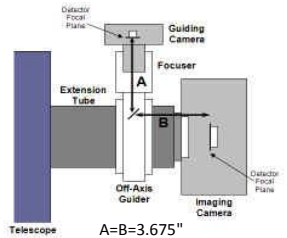

STX camera, AO-X, CFW		10.24 remaining BF
Focuser racked in	3	7.24
Focuser position (0-1.3")	0.388	6.852
SecureFit adapter (200361-2)	2.1	4.752
CCD SecureFit to STL - 600335	0.722	4.03
AO-X (w/ threaded adapter attached)	1.18	2.85
AO-X to FW adapter (SBIG)	0.2	2.65
SBIG Filter Wheel (w/.2" adapter)	1.26	1.39
STX Back Focus	1.39	0

STX camera and MMOAG		10.24 remaining BF
Focuser racked in	3	7.24
Focuser position (0-1.3")	0.41	6.83
Low profile adapters- 600327/328	0.5	6.33
SecureFit to 3"-24 male (FLI and SBIG) - 200395-3	0.25	6.08
SBIG Flat Adapter (3"-24 female) - 600337	0.2	5.88
AO-X	1.18	4.7
SBIG Flat Adapter (3"-24 female) - 600337	0.2	4.5
MOAG-CWF-A	0.2	4.3
AstroDon part - MMOAG	1.25	3.05
MOAG-CWF-A	0.2	2.85
SBIG Flat Adapter (3"-24 female) - 600337	0.2	2.65
Filter Wheel, FW8	1.26	1.39
SLX Back Focus	1.39	0