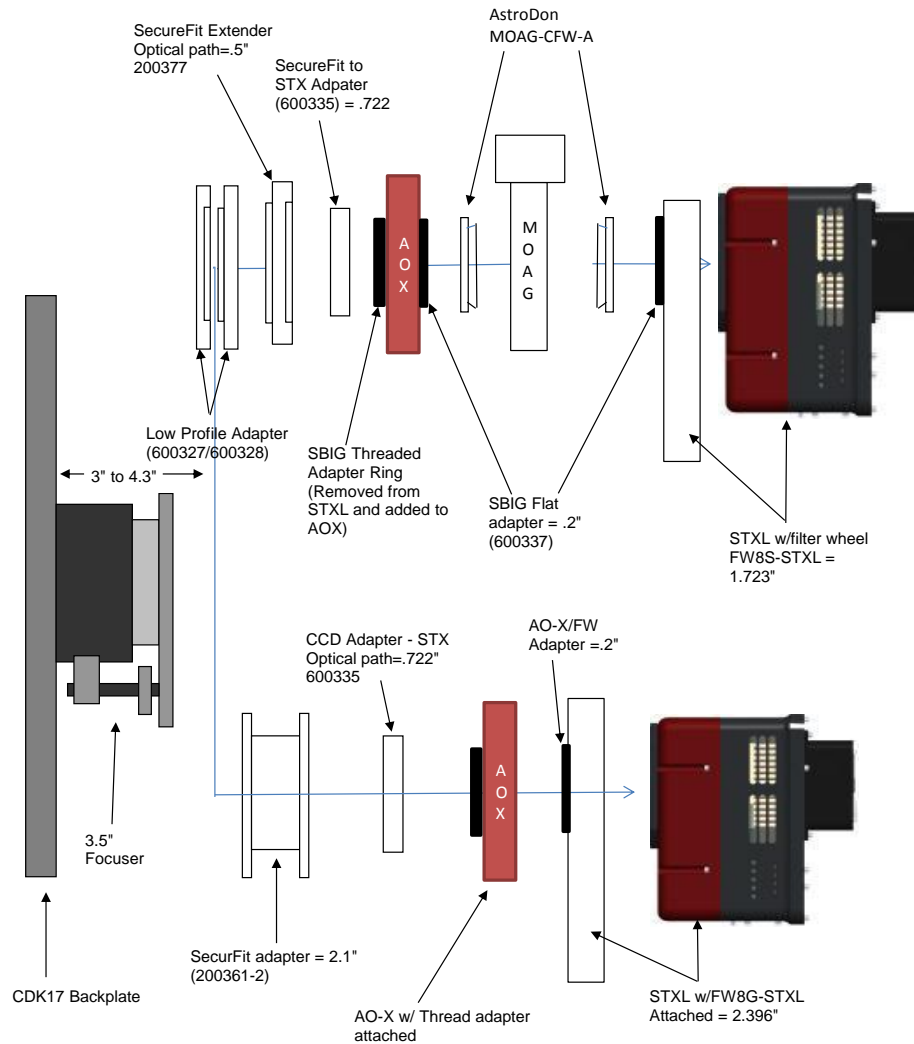

PLANEWAVE INSTRUMENTS
CDK17 SPACERS FOR STXL CAMERAS

STXL camera w standard FW and MMOAG		10.24 remaining BF
Focuser racked in	3	7.24
Focuser position (0-1.3")	0.565	6.675
Low profile adapters- 600327/600328	0.5	6.175
SecureFit Extender - 200377	0.5	5.675
CCD Adapter STX - 600335	0.722	4.953
AO-X	1.18	3.773
SBIG Flat Adapter (3"-24 female) - 600337	0.2	3.573
AstroDon MOAG-CFW-A	0.2	3.373
AstroDon - MMOAG	1.25	2.123
AstroDon MOAG-CFW-A	0.2	1.923
SBIG Flat Adapter (3"-24 female) - 600337	0.2	1.723
STXL w/filter wheel FW8S-STXL	1.723	0

STXL w/ Self Guiding FW		10.24 remaining BF
Focuser racked in	3	7.24
Focuser position (0-1.3")	0.642	6.598
SecureFit CCD Spacer - 200361-2	2.1	4.498
CCD Adapter STX - 600335	0.722	3.776
AO-X (w/ threaded adapter attached)	1.18	2.596
AO-X to FW adapter (SBIG)	0.2	2.396
STXL w/FW8G-STXL Attached	2.396	0