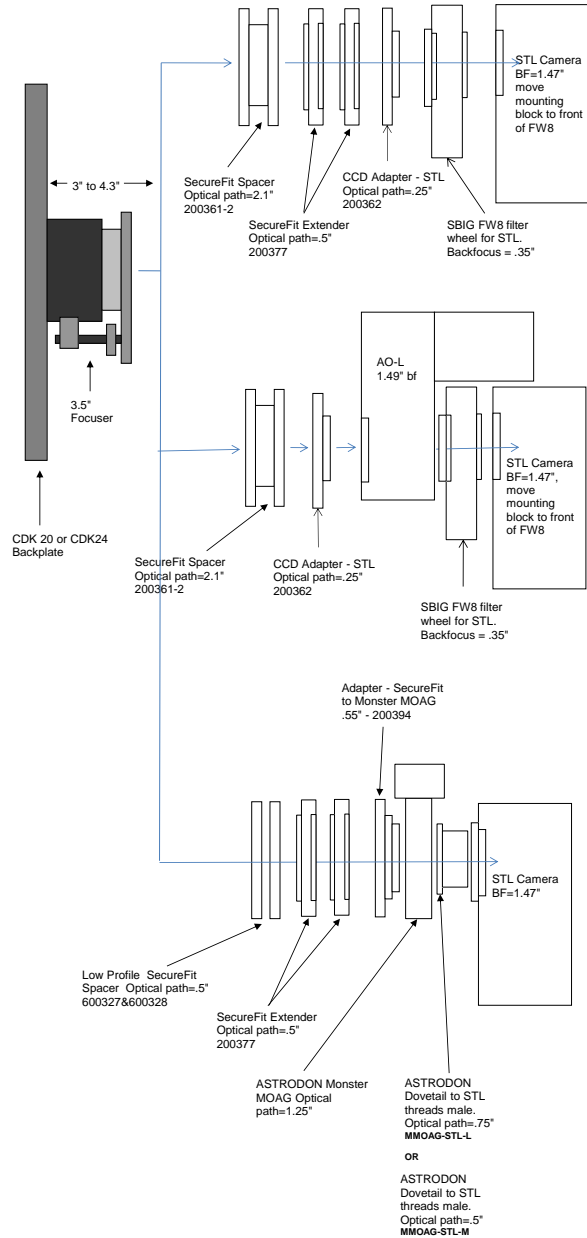

PLANEWAVE INSTRUMENTS
CDK 20, AND 24 SPACERS FOR STL CAMERAS

STL w/ FW8			8.81 remaining BF
Focuser racked in	3		5.81
Focuser position (0-1.3")	0.64		5.17
CCD Spacer 2.1 - 200361-2	2.1		3.07
CCD SecureFit Extender - 200377	0.5		2.57
CCD SecureFit Extender - 200377	0.5		2.07
CCD Adapter STL - 200362	0.25		1.82
FW8	0.35		1.47
SLT Back Focus	1.47		0

STL w/ FW8 and AO-L			8.81 remaining BF
Focuser racked in	3		5.81
Focuser position (0-1.3")	0.15		5.66
CCD Spacer 2.1 - 200361-2	2.1		3.56
CCD Adapter STL - 200362	0.25		3.31
AO-L	1.49		1.82
FW8	0.35		1.47
SLT Back Focus	1.47		0

STL camera and MMOAG			8.81 remaining BF
Focuser racked in	3		5.81
Focuser position (0-1.3")	0		5.81
LowProfile SecureFit Spacer - 0.5", 600327&328	0.5		5.31
SecureFit 1/2" Spacer - 200377	0.5		4.81
CCD SecureFit to MMOAG - 200394	0.55		4.26
Monster MMOAG	1.25		3.01
MMOAG-STL-L	0.75		2.26
SLT Back Focus	1.47		0.79

STL camera and MMOAG			8.81 remaining BF
Focuser racked in	3		5.81
Focuser position (0-1.3")	0		5.81
LowProfile SecureFit Spacer - 0.5", 600327&328	0.5		5.31
SecureFit 1/2" Spacer - 200377	1		4.31
CCD SecureFit to MMOAG - 200394	0.55		3.76
AstroDon part - MMOAG	1.25		2.51
AstroDon part - MMOAG-STL-M	0.5		2.01
SLT Back Focus	1.47		0.54