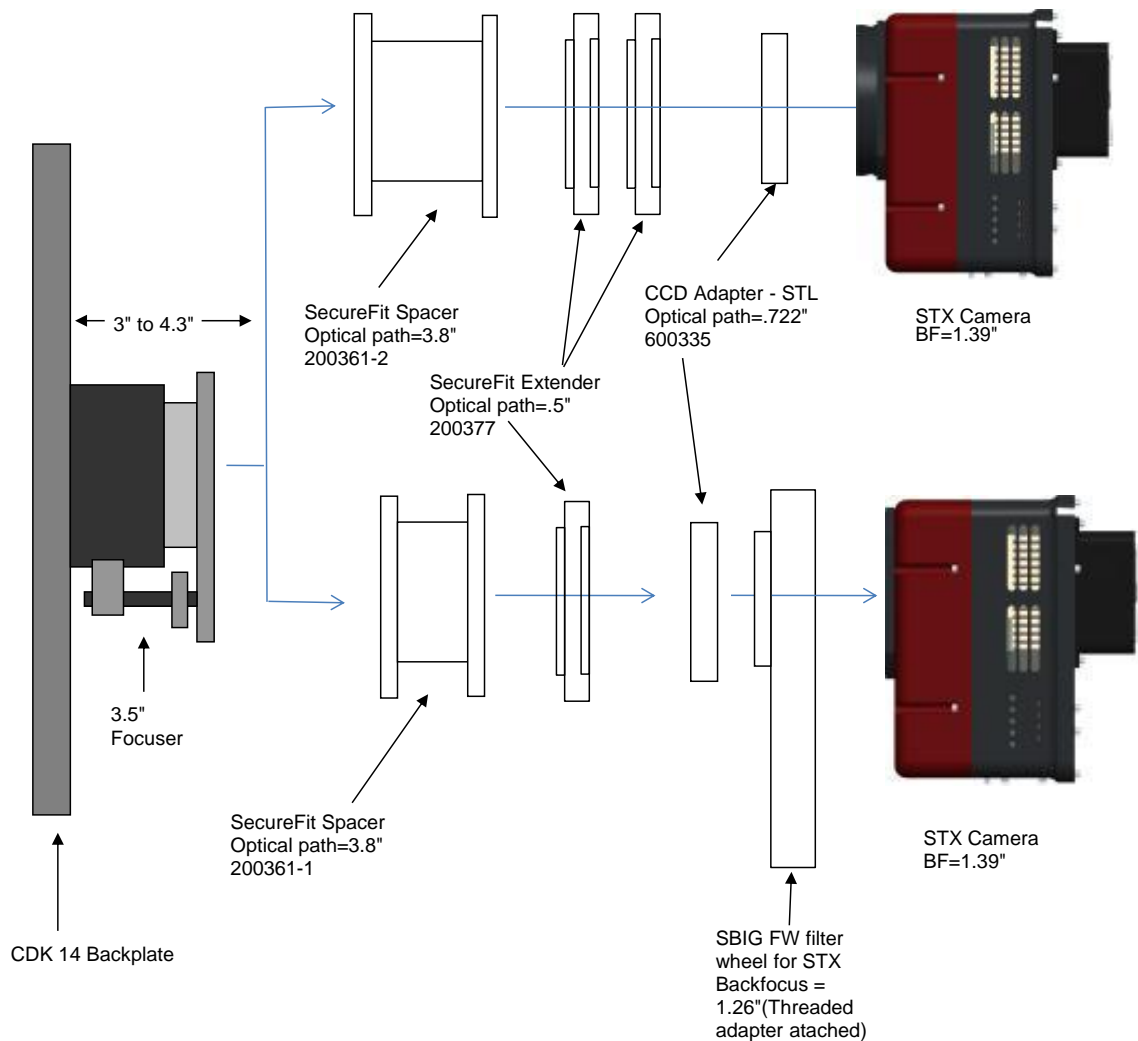

PLANEWAVE INSTRUMENTS
CDK14 SPACERS FOR STX CAMERAS

STX	11.09 remaining BF	
Focuser racked in	3	8.09
Focuser position (0-1.3")	0.478	7.612
CCD Spacer 4.5" - 200361-3	4.5	3.112
CCD SecureFit Extender - 200377	0.5	2.612
CCD SecureFit Extender - 200377	0.5	2.112
CCD Adapter STX - 600335	0.722	1.39
STX Back Focus w/ mounting adapter	1.39	0

STX w/ FW	11.09 remaining BF	
Focuser racked in	3	8.09
Focuser position (0-1.3")	0.418	7.672
CCD Spacer 3.8" - 200361-1	3.8	3.872
SecureFit Extender - 200377	0.5	3.372
CCD Adapter STX - 600335	0.722	2.65
Filter Wheel (w/threaded adapter ring attached)	1.26	1.39
STX Back Focus	1.39	0