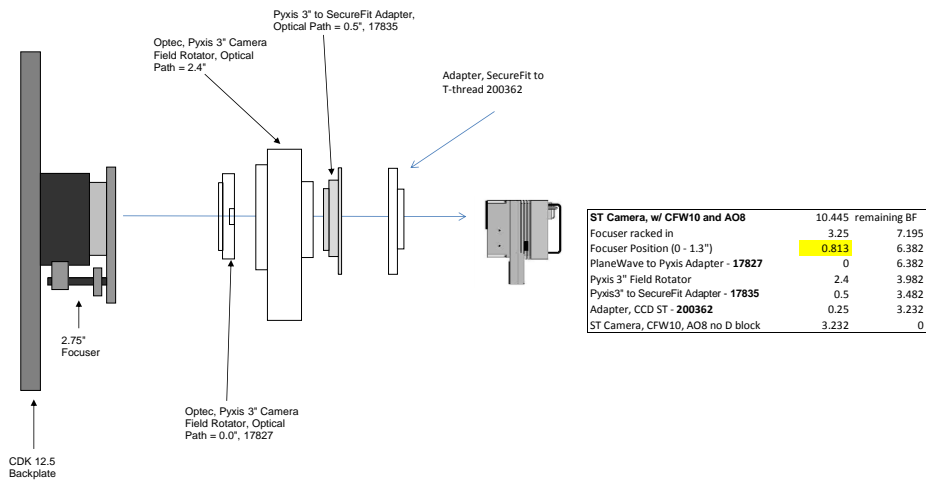

PLANEWAVE INSTRUMENTS
SECUREFIT CCD SPACERS FOR ST CAMERAS
for CDK12.5