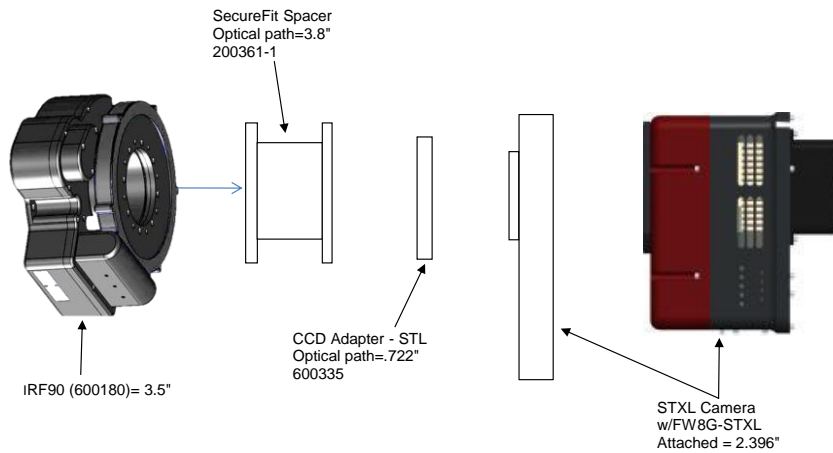

STXL, Self-Guiding FW, IRF90	11.09	remaining BF
IRF90 (600180)	3.5	7.59
Focus position (0 to 1.3")	0.672	6.918
SecureFit adapter 200361-1	3.8	3.118
CCD Adapter STX - 600335	0.722	2.396
STXL Camera w/FW8G-STXL Attached	2.396	0