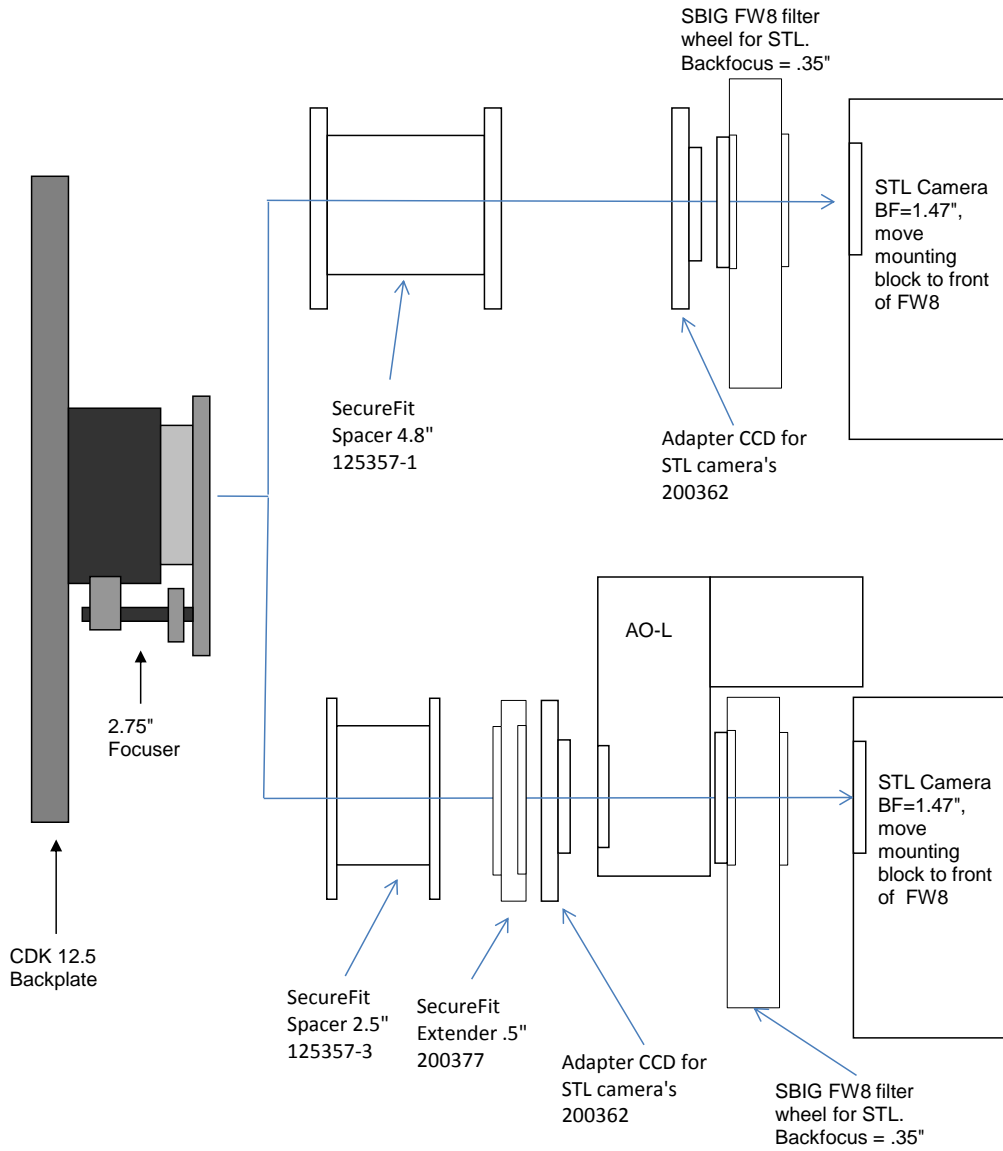

PLANEWAVE INSTRUMENTS
SECUREFIT CCD SPACERS FOR STL CAMERAS
for CDK12.5

STL w/ FW8		10.445 remaining BF
Focuser racked in	3.25	7.195
Focus position (0 to 1.3")	0.325	6.87
SecureFit CCD Spacer 4.8" - 125357-1	4.8	2.07
CCD Adapter, STL - 200362	0.25	1.82
FW8	0.35	1.47
SLT Back Focus	1.47	0

STL + FW8 + AO-L		10.445 remaining BF
Focuser racked in	3.25	7.195
Focus position (0 to 1.3")	0.635	6.56
SecureFit CCD Spacer 2.5" - 125357-3	2.5	4.06
SecureFit CCD Extender .5" - 200377	0.5	3.56
CCD Adapter, STL - 200362	0.25	3.31
AO-L	1.49	1.82
FW8	0.35	1.47
SLT Back Focus	1.47	0