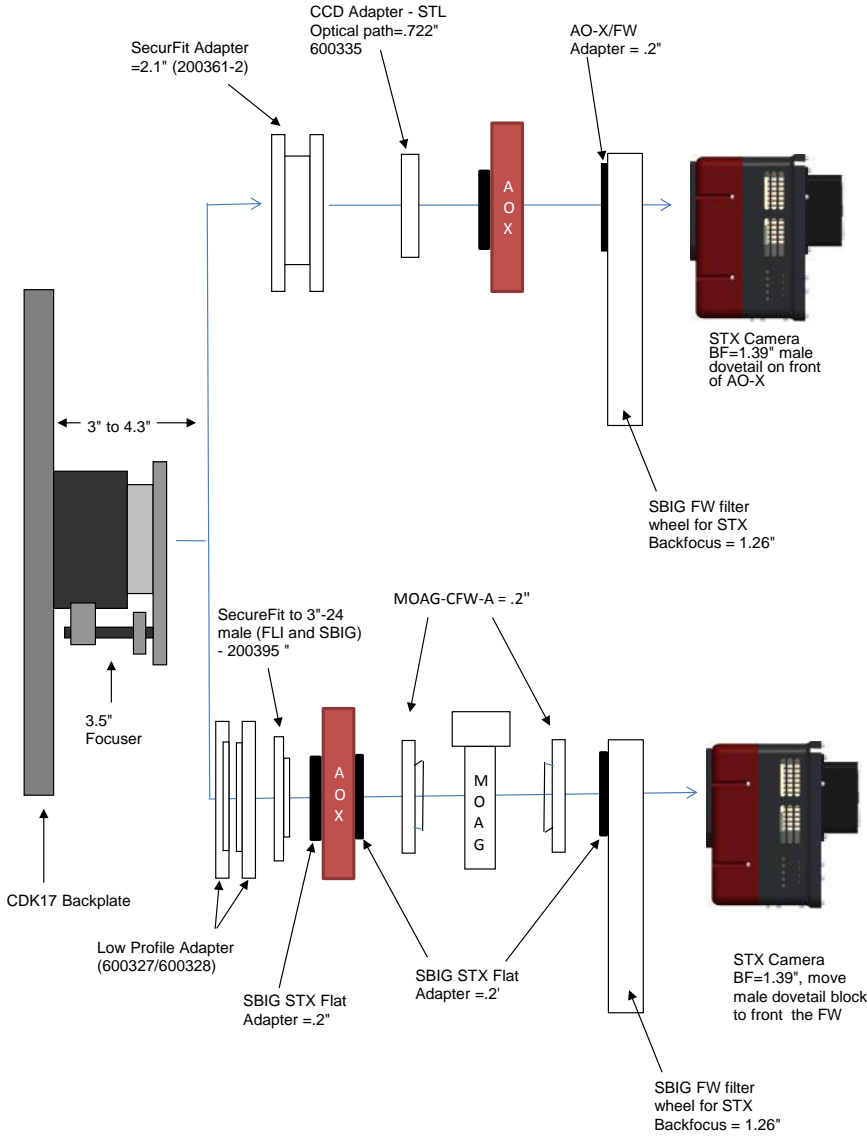

PLANEWAVE INSTRUMENTS
CDK17 SPACERS FOR STX CAMERAS