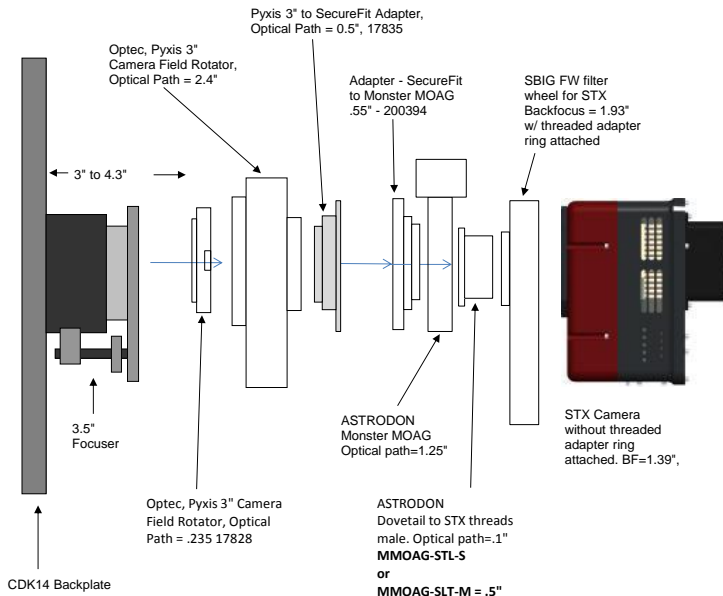

STL CCD, Pyxis & MMOAG		11.09 remaining BF
Focuser (racked in)	3	8.09
Focus position (0 to 1.3")	0.595	7.495
PW 14/17/20 to Optec-3600 dovetail adapter - 1782	0.235	7.26
Optec Pyxis 3" Camera Rotator	2.4	4.86
Optec Pyxis 3" to SecureFit Adapter - 17835	0.5	4.36
Adapter SecureFit to Monster MOAG - 200394	0.55	3.81
Monster MOAG - MMOAG	1.25	2.56
AstroDon Adapter - MMOAG-SLT-M	0.5	2.06
SBIG STX Camera with threaded adapter ring attached	2.06	0

Does not reach focus without the use of custom adapters

STL CCD, FW8, Pyxis & MMOAG		11.09 remaining BF
Focuser (racked in)	3	8.09
Focus position (0 to 1.3")	0	8.09
PW 14/17/20 to Optec-3600 dovetail adapter - 1782	0.235	7.855
Optec Pyxis 3" Camera Rotator	2.4	5.455
Optec Pyxis 3" to SecureFit Adapter - 17835	0.5	4.955
Adapter SecureFit to Monster MOAG - 200394	0.55	4.405
Monster MOAG - MMOAG	1.25	3.155
AstroDon Adapter - MMOAG-SLT-M	0.1	3.055
SBIG FW8 Filter Wheel with threaded adapter ring attached	1.93	1.125
SBIG STX Camera without threaded adapter ring	1.39	-0.265