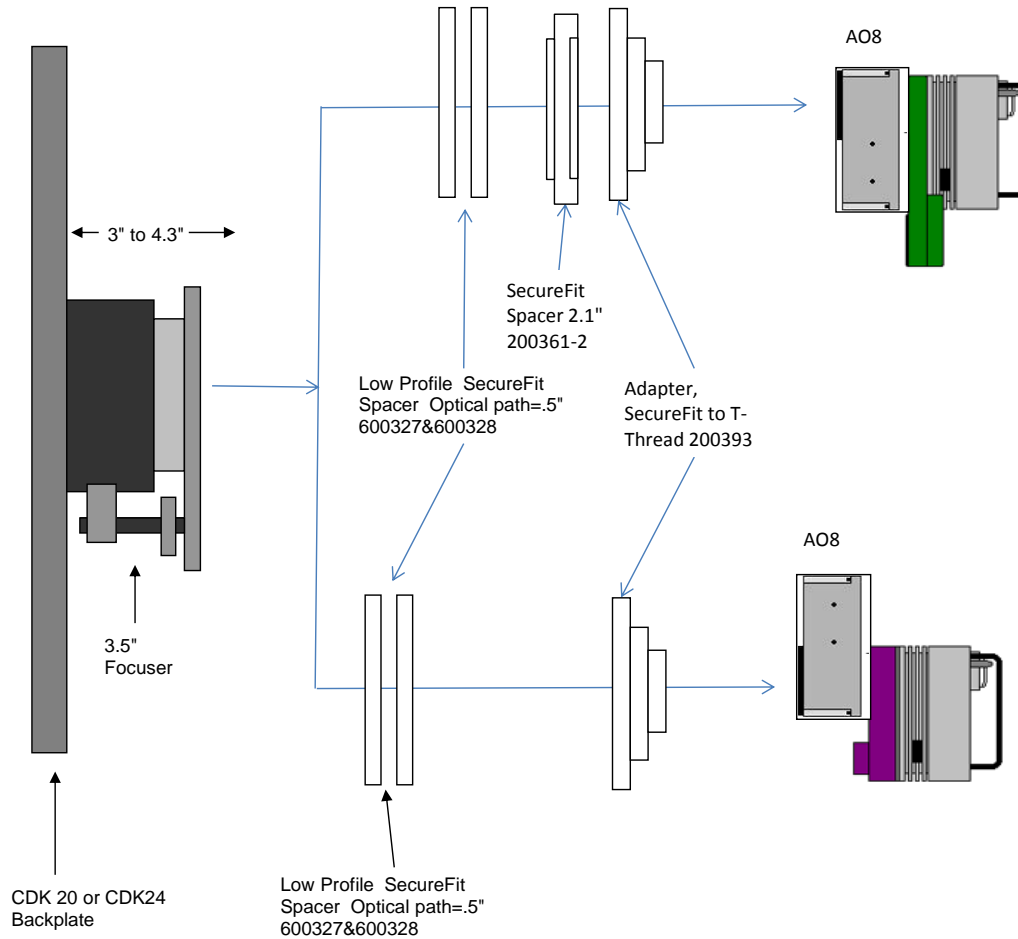

PLANEWAVE INSTRUMENTS
CDK20&24 SECUREFIT CCD SPACERS FOR ST CAMERAS

SecureFit with ST, CFW10, & AO-8		8.81 remaining BF
Focuser racked in	3	5.81
Focuser Position (0 - 1.3")	0.768	5.042
SecureFit Low Profile - 600327, 600328	0.5	4.542
SecureFit Extender - 200377	0.5	4.042
Adapter, SecureFit to T thread - 200393	0.55	3.492
AO-8, 1.9" of backfocus + .27 for D-block	2.17	1.322
ST w/ CFW10 Back Focus (w/o D-block)	1.322	0

SecureFit with ST and CFW10SA		8.81 remaining BF
Focuser racked in	3	5.81
Focuser Position (0 - 1.3")	0.85	4.96
SecureFit Spacer - 200361-2	2.1	2.86
SecureFit Extender - 200377	0.5	2.36
Adapter, SecureFit to T thread - 200393	0.55	1.81
ST w/ CFW10 Back Focus, (w/ D-block)	1.81	0

SecureFit with ST, CFW8, & AO-8		8.81 remaining BF
Focuser racked in	3	5.81
Focuser Position (0 - 1.3")	0.578	5.232
SecureFit Low Profile - 600327, 600328	0.5	4.732
Adapter, SecureFit to T thread - 200393	0.55	4.182
AO-8, 1.9" of backfocus + .27 for D-block	2.17	2.012
ST w/ CFW8 Back Focus, (w/ D-block)	2.012	0