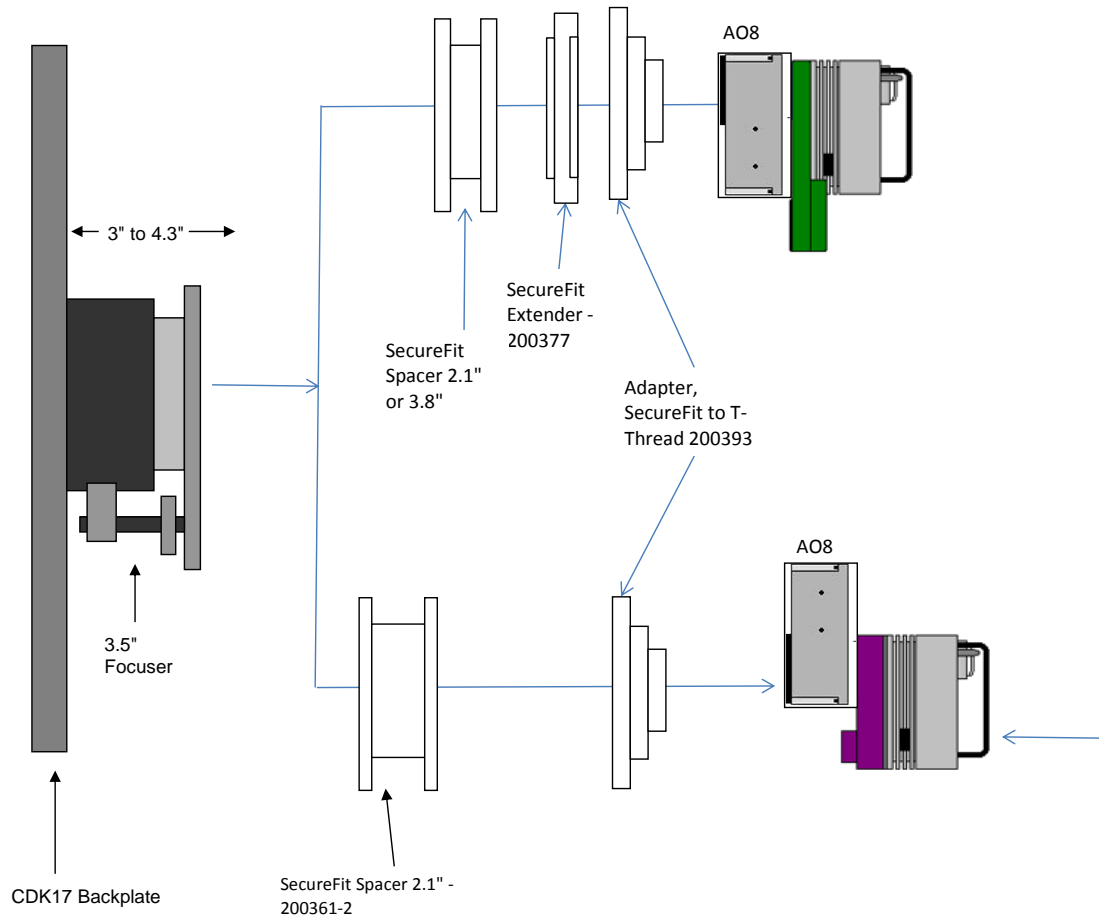

PLANEWAVE INSTRUMENTS
CDK17 SECUREFIT CCD SPACERS FOR ST CAMERAS

SecureFit with ST, CFW10, & AO-8		10.24 remaining BF
Focuser racked in	3	7.24
Focuser Position (0 - 1.3")	0.598	6.642
SecureFit Spacer 2.1 - 200361-2	2.1	4.542
SecureFit Extender - 200377	0.5	4.042
Adapter, SecureFit to T thread - 200393	0.55	3.492
AO-8, 1.9" of backfocus + .27 for D-block	2.17	1.322
ST w/ CFW10 Back Focus (w/o D-block)	1.322	0

SecureFit with ST and CFW10SA		10.24 remaining BF
Focuser racked in	3	7.24
Focuser Position (0 - 1.3")	0.58	6.66
SecureFit Spacer 3.8 - 200361-1	3.8	2.86
SecureFit Extender - 200377	0.5	2.36
Adapter, SecureFit to T thread - 200393	0.55	1.81
ST w/ CFW10 Back Focus, (w/ D-block)	1.81	0

SecureFit with ST, CFW8, & AO-8		10.24 remaining BF
Focuser racked in	3	7.24
Focuser Position (0 - 1.3")	0.408	6.832
SecureFit Spacer 2.1 - 200361-2	2.1	4.732
Adapter, SecureFit to T thread - 200393	0.55	4.182
AO-8, 1.9" of backfocus + .27 for D-block	2.17	2.012
ST w/ CFW8 Back Focus, (w/ D-block)	2.012	0