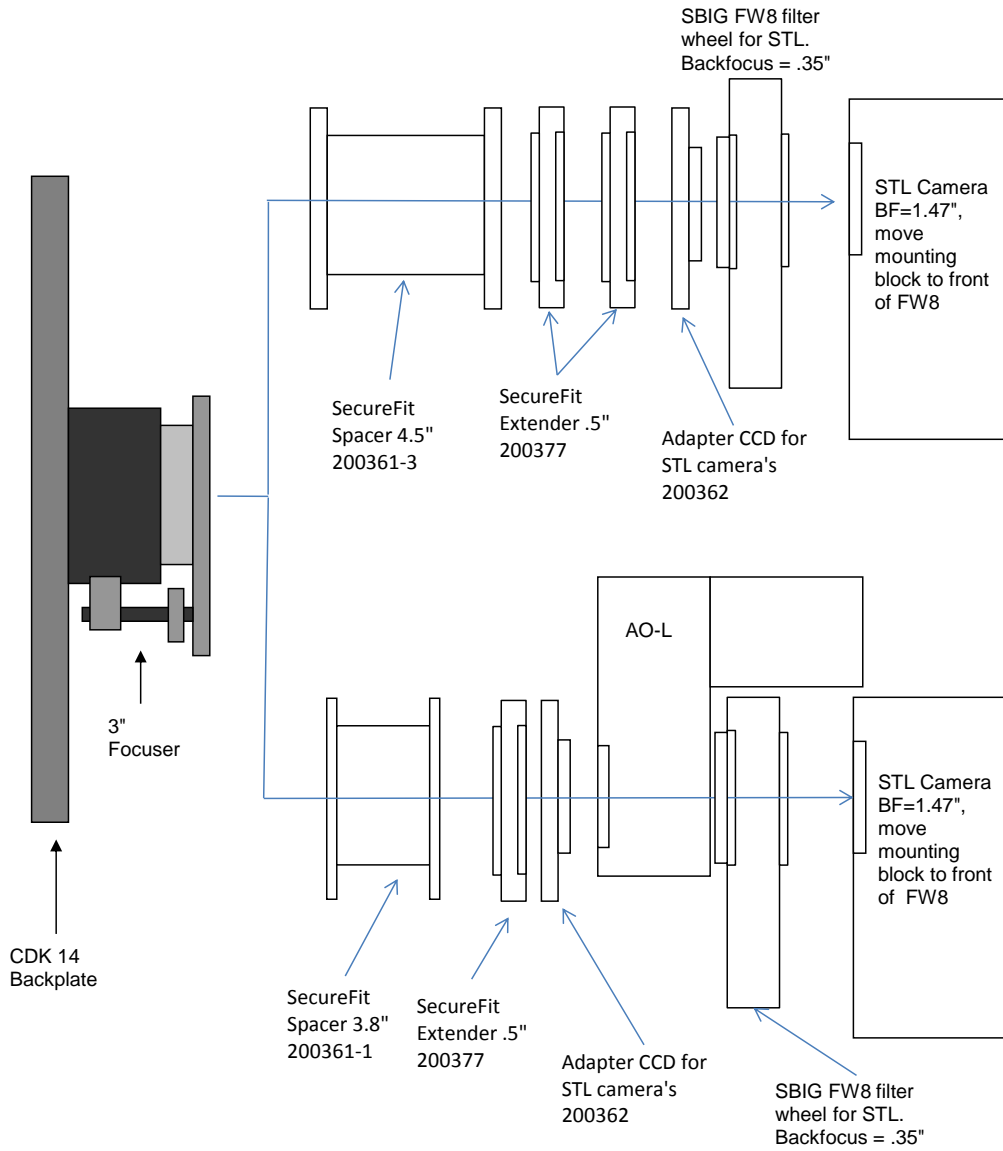

PLANEWAVE INSTRUMENTS
SECUREFIT CCD SPACERS FOR STL CAMERAS
for CDK14

STL w/ FW8		11.09 remaining BF
Focuser racked in	3	8.09
Focus position (0 to 1.3")	0.52	7.57
SecureFit CCD Spacer 4.4" - 200361-3	4.5	3.07
SecureFit CCD Extender .5" - 200377	0.5	2.57
SecureFit CCD Extender .5" - 200377	0.5	2.07
CCD Adapter, STL - 200362	0.25	1.82
FW8	0.35	1.47
SLT Back Focus	1.47	0

STL + FW8 + AO-L		11.09 remaining BF
Focuser racked in	3	8.09
Focus position (0 to 1.3")	0.23	7.86
SecureFit CCD Spacer 3.8" - 200361-1	3.8	4.06
SecureFit CCD Extender .5" - 200377	0.5	3.56
CCD Adapter, STL - 200362	0.25	3.31
AO-L	1.49	1.82
FW8	0.35	1.47
SLT Back Focus	1.47	0