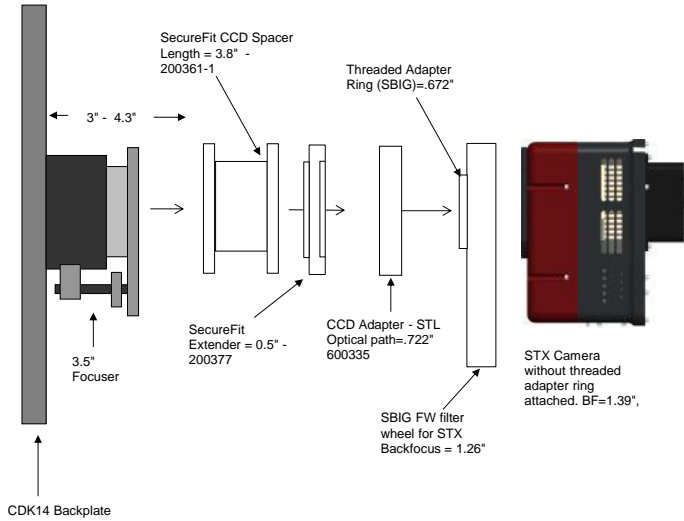

CDK14- OPTICAL TRAIN: for SBIG STX BODY, AND MMOAG

Distance to Focuser Mounting Surface 11.09

STX and FW		11.09 remaining BF
Focuser (racked in)	3	8.09
Focus position (0 to 1.3")	0.418	7.672
SecureFit CCD Spacer - 200361-1	3.8	3.872
SecureFit Extender - 200377	0.5	3.372
CCD Adapter - STL - 600335	0.722	2.65
SBIG FW STX (w/ threaded adapter ring attached)	1.26	1.39
STX Camera	1.39	0