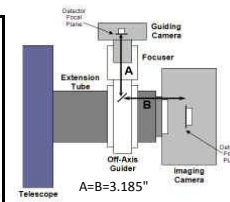

STL CCD, Pyxis & MMOAG		11.09 remaining BF
Focuser (racked in)	3	8.09
Focus position (0 to 1.3")	0.595	7.495
PW 14/17/20 to Optec-3600 dovetail adapter - 1782	0.235	7.26
Optec Pyxis 3" Camera Rotator	2.4	4.86
Optec Pyxis 3" to SecureFit Adapter - 17835	0.5	4.36
Adapter SecureFit to Monster MOAG - 200394	0.55	3.81
Monster MOAG - MMOAG	1.25	2.56
AstroDon Adapter - MMOAG-SLT-M	0.5	2.06
SBIG STX Camera with threaded adapter ring attached	2.06	0