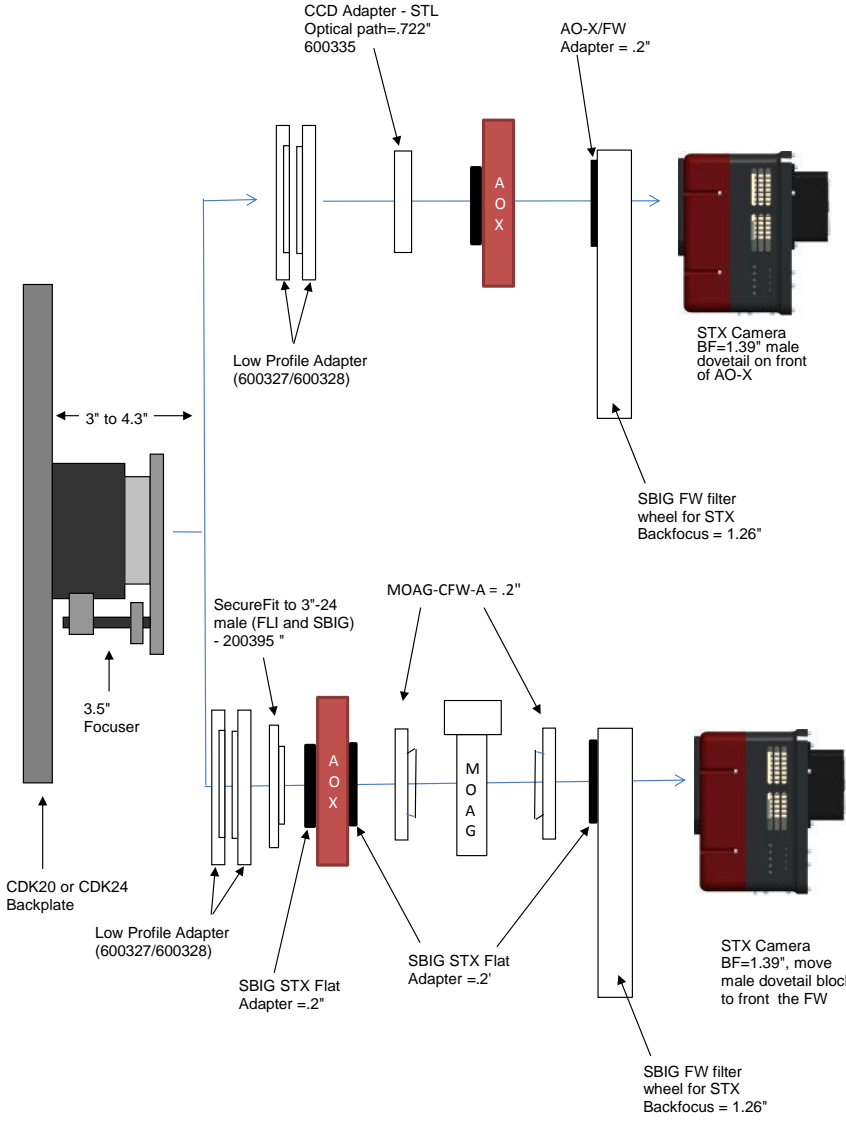

PLANEWAVE INSTRUMENTS
CDK20 SPACERS FOR STX CAMERAS