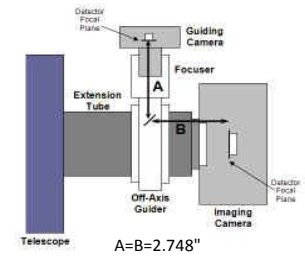

PLANEWAVE INSTRUMENTS
CDK17 SPACERS FOR STXL CAMERAS

STXL camera w standard FW and MMOAG		10.24 remaining BF
Focuser racked in	3	7.24
Focuser position (0-1.3")	0.565	6.675
Low profile adapters- 600327/600328	0.5	6.175
SecureFit Extender - 200377	0.5	5.675
CCD Adapter STX - 600335	0.722	4.953
AO-X	1.18	3.773
SBIG Flat Adapter (3"-24 female) - 600337	0.2	3.573
AstroDon MOAG-CFW-A	0.2	3.373
AstroDon - MMOAG	1.25	2.123
AstroDon MOAG-CFW-A	0.2	1.923
SBIG Flat Adapter (3"-24 female) - 600337	0.2	1.723
STXL w/filter wheel FW8S-STXL	1.723	0

STXL w/ Self Guiding FW		10.24 remaining BF
Focuser racked in	3	7.24
Focuser position (0-1.3")	0.642	6.598
SecureFit CCD Spacer - 200361-2	2.1	4.498
CCD Adapter STX - 600335	0.722	3.776
AO-X (w/ threaded adapter attached)	1.18	2.596
AO-X to FW adapter (SBIG)	0.2	2.396
STXL w/FW8G-STXL Attached	2.396	0