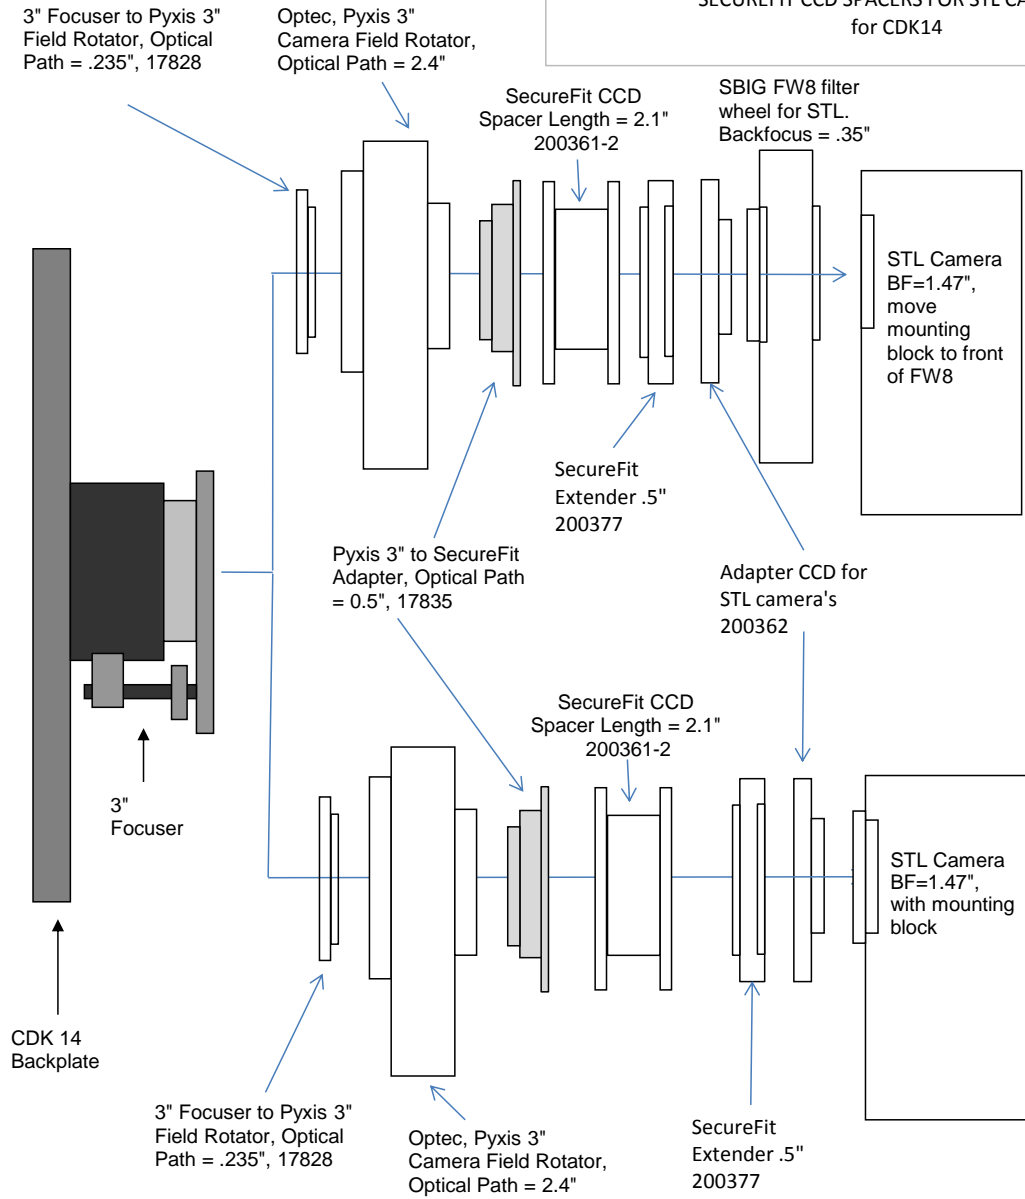

PLANEWAVE INSTRUMENTS
SECUREFIT CCD SPACERS FOR STL CAMERAS
for CDK14

STL w/ FW8		11.09 remaining BF
Focuser racked in	3	8.09
Focus position (0 to 1.3")	0.285	7.805
3" Focuser to Pyxis Rotator - 17828	0.235	7.57
Optec Pyxis 3" Rotator - PYXIS 3	2.4	5.17
Pyxis Rotator to SecureFit - 17835	0.5	4.67
SecureFit CCD Adapter - 200361-2	2.1	2.57
Securefit Extender - 200377	0.5	2.07
CCD Adapter, STL - 200362	0.25	1.82
FW8	0.35	1.47
SLT Back Focus	1.47	0

STL + Pyxis		11.09 remaining BF
Focuser racked in	3	8.09
Focus position (0 to 1.3")	0.635	7.455
3" Focuser to Pyxis Rotator - 17828	0.235	7.22
Optec Pyxis 3" Rotator - PYXIS 3	2.4	4.82
Pyxis Rotator to SecureFit - 17835	0.5	4.32
SecureFit CCD Adapter - 200361-2	2.1	2.22
SecureFit CCD Extender .5" - 200377	0.5	1.72
CCD Adapter, STL - 200362	0.25	1.47
SLT Back Focus	1.47	0