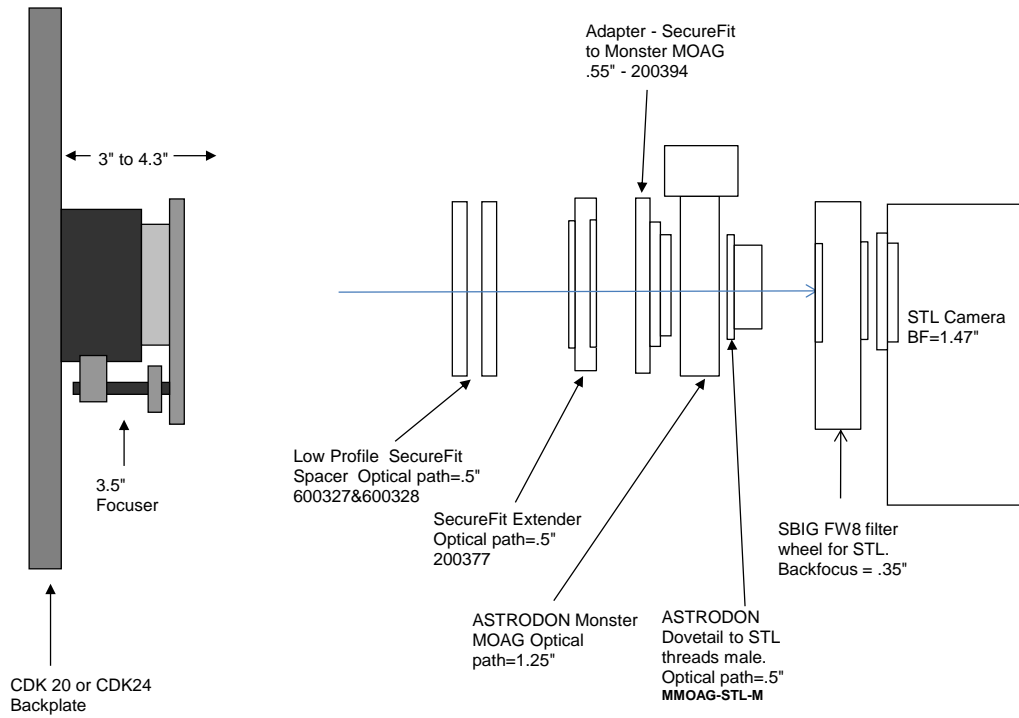

PLANEWAVE INSTRUMENTS
CDK 20 AND 24 SPACERS FOR STL CAMERAS

STL camera and MMOAG	8.81	remaining BF
Focuser racked in	3	5.81
Focuser position (0-1.3")	0.69	5.12
LowProfile SecureFit Spacer - 0.5", 600327&600328	0.5	4.62
SecureFit 1/2" Spacer - 200377	0.5	4.12
CCD SecureFit to MMOAG - 200394	0.55	3.57
AstroDon part - MMOAG	1.25	2.32
AstroDon part - MMOAG-STL-M	0.5	1.82
Filter Wheel, FW8	0.35	1.47
SLT Back Focus	1.47	0