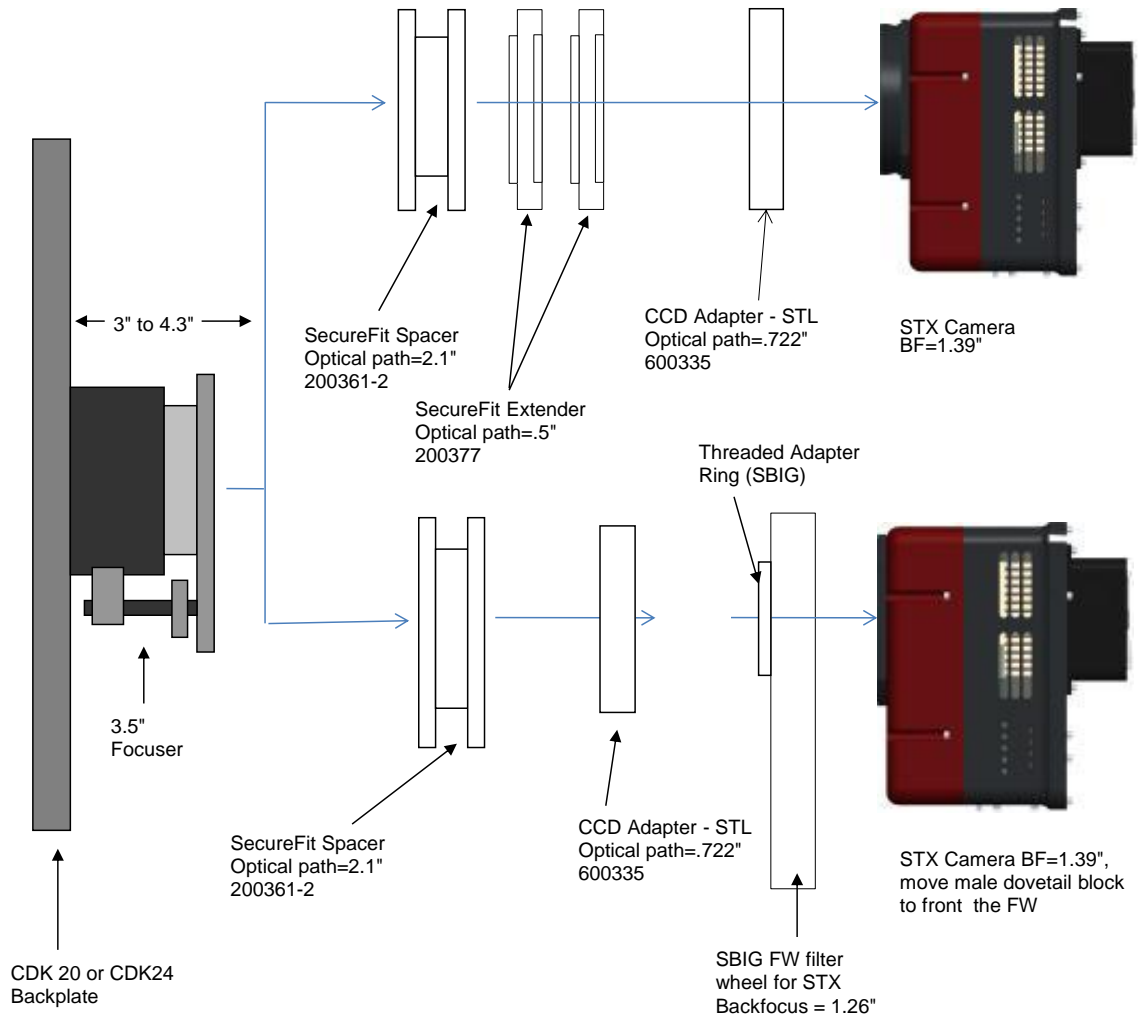

PLANEWAVE INSTRUMENTS
CDK 20 and 24 SPACERS FOR STX CAMERAS

STX		8.81 remaining BF
Focuser racked in	3	5.81
Focuser position (0-1.3")	0.598	5.212
CCD Spacer 2.1 - 200361-2	2.1	3.112
CCD SecureFit Extender - 200377	0.5	2.612
CCD SecureFit Extender - 200377	0.5	2.112
CCD Adapter STX - 600335	0.722	1.39
STX Back Focus w/threaded adapter ring attached	1.39	0

STX w/ FW		8.81 remaining BF
Focuser racked in	3	5.81
Focuser position (0-1.3")	0.338	5.472
CCD Spacer 2.1 - 200361-2	2.1	3.372
CCD Adapter STX - 600335	0.722	2.65
Filter Wheel w/threaded adapter ring attached	1.26	1.39
STX Camera	1.39	0