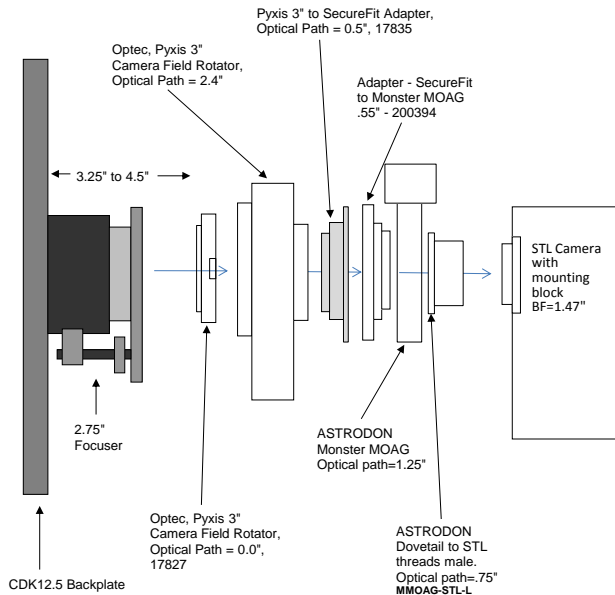

STL CCD, Pyxis 3 & MMOAG	10.445	remaining BF
2.75" Focuser (racked in)	3.25	7.195
Focus position (0 to 1.3")	0.275	6.92
PW 12.5 to Optec-3600 dovetail adapter - 17827	0	6.92
Optec Pyxis 3 inch Camera Rotator	2.4	4.52
Optec Pyxis 3 inch to SecureFit Adapter - 17835	0.5	4.02
Adapter SecureFit to Monster MOAG - 200394	0.55	3.47
Monster MOAG - MMOAG	1.25	2.22
AstroDon Adapter - MMOAG-STL-L	0.75	1.47
SBIG STL Camera with mounting block	1.47	0

STL CCD, FW8, Pyxis 3 & MMOAG	10.445	remaining BF
2.75" Focuser (racked in)	3.25	7.195
Focus position (0 to 1.3")	0.175	7.02
PW 12.5 to Optec-3600 dovetail adapter - 17827	0	7.02
Optec Pyxis 3 inch Camera Rotator	2.4	4.62
Optec Pyxis 3 inch to SecureFit Adapter - 17835	0.5	4.12
Adapter SecureFit to Monster MOAG - 200394	0.55	3.57
Monster MOAG - MMOAG	1.25	2.32
AstroDon Adapter - MMOAG-STL-M	0.5	1.82
SBIG FW8 Filter Wheel	0.35	1.47
SBIG STL Camera with mounting block	1.47	0