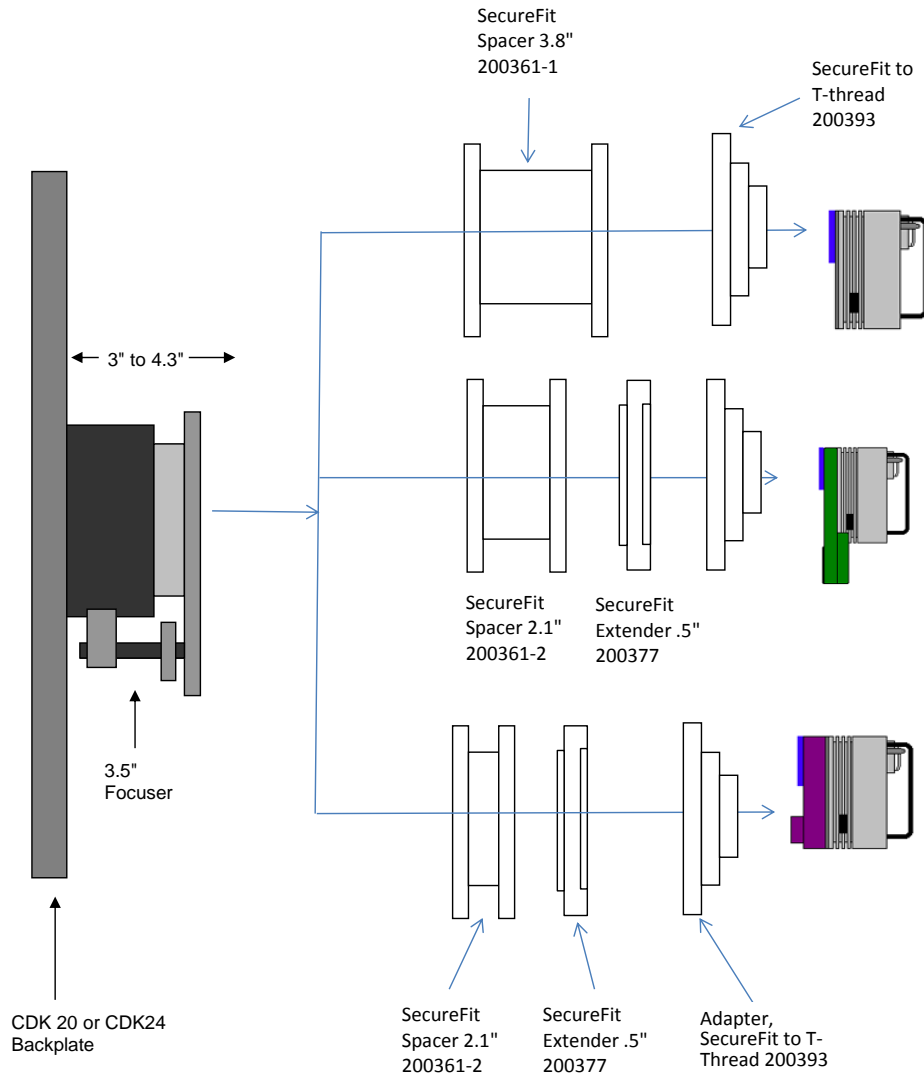

PLANEWAVE INSTRUMENTS
CDK20&24 SECUREFIT CCD SPACERS FOR ST CAMERAS

SecureFit w/ ST	8.81 remaining BF
Focuser racked in	3 5.81
Focuser Position (0 - 1.3")	0.45 5.36
SecureFit 3.8 - 200361-1	3.8 1.56
Adapter, SecureFit to T thread - 200393	0.55 1.01
ST Back Focus (with D-block)	1.012 0.00

SecureFit with ST and CFW10	8.81 remaining BF
Focuser racked in	3 5.81
Focuser Position (0 - 1.3")	1.068 4.742
SecureFit Spacer - 200361-2	2.1 2.642
SecureFit Extender - 200377	0.5 2.142
Adapter, SecureFit to T thread - 200393	0.55 1.592
ST w/ CFW10 Back Focus (with D-block)	1.592 0

SecureFit with ST and CFW10SA	8.81 remaining BF
Focuser racked in	3 5.81
Focuser Position (0 - 1.3")	0.85 4.96
SecureFit Spacer - 200361-2	2.1 2.86
SecureFit Extender - 200377	0.5 2.36
Adapter, SecureFit to T thread - 200393	0.55 1.81
ST w/ CFW10 Back Focus, (w/ D-block)	1.81 0

SecureFit with ST and CFW8	8.81 remaining BF
Focuser racked in	3 5.81
Focuser Position (0 - 1.3")	0.648 5.162
SecureFit Spacer - 200361-2	2.1 3.062
SecureFit Extender - 200377	0.5 2.562
Adapter, SecureFit to T thread - 200393	0.55 2.012
ST w/ CFW8 Back Focus, (w/ D-block)	2.012 0