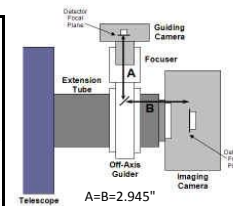

STL CCD, FW8, Pyxis 3 & MMOAG	10.445	remaining BF
2.75" Focuser (racked in)	3.25	7.195
Focus position (0 to 1.3")	0.175	7.02
PW 12.5 to Optec-3600 dovetail adapter - 17827	0	7.02
Optec Pyxis 3 inch Camera Rotator	2.4	4.62
Optec Pyxis 3 inch to SecureFit Adapter - 17835	0.5	4.12
Adapter SecureFit to Monster MOAG - 200394	0.55	3.57
Monster MOAG - MMOAG	1.25	2.32
AstroDon Adapter - MMOAG-STL-M	0.5	1.82
SBIG FW8 Filter Wheel	0.35	1.47
SBIG STL Camera with mounting block	1.47	0