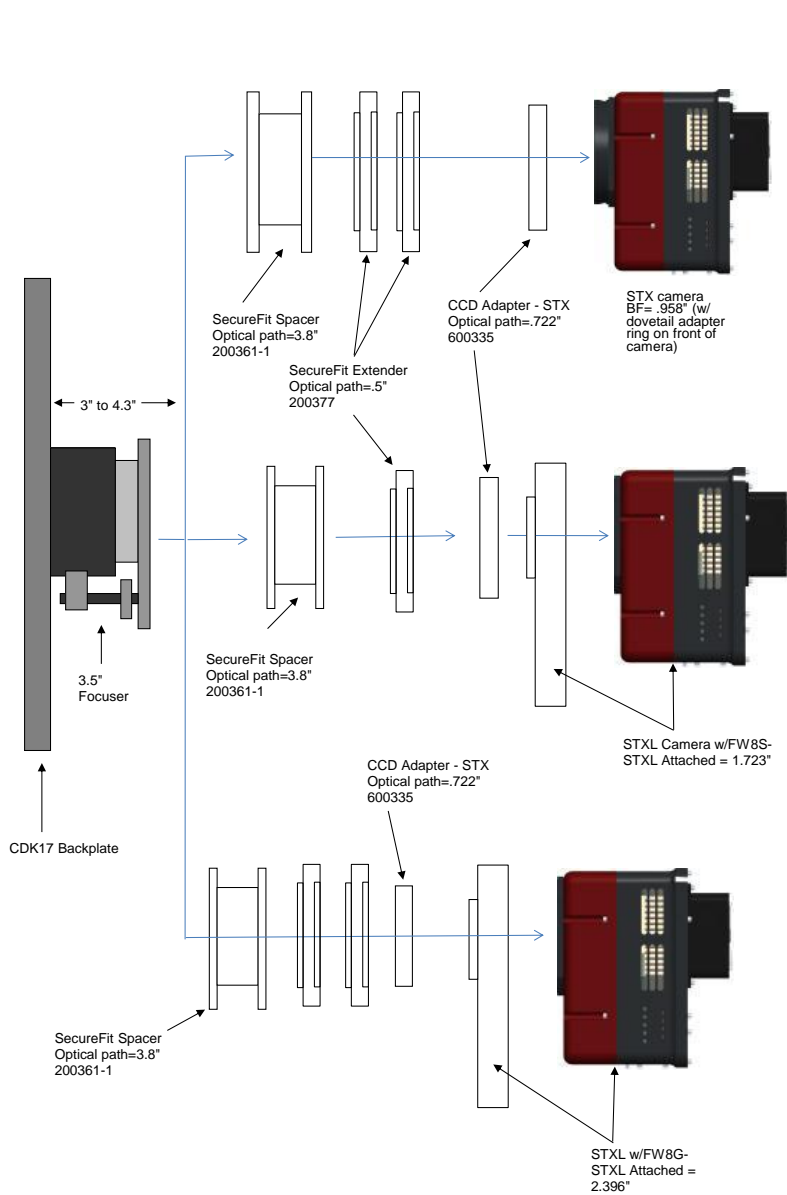

PLANEWAVE INSTRUMENTS
CDK17 SPACERS FOR STXL CAMERAS

STXL	10.24 remaining BF	
Focuser (200340) racked in	3	7.24
Focuser position (0-1.3")	0.76	6.48
CCD Spacer 3.5" - 200361-1	3.8	2.68
CCD SecureFit Extender - 200377	0.5	2.18
CCD SecureFit Extender - 200377	0.5	1.68
CCD Adapter STX - 600335	0.722	0.958
STXL Back Focus w/threaded adapter ring attached	0.958	0

STXL & IRF90	10.24 remaining BF	
IRF90 - 600180	3.5	6.74
Focuser position (0-1.3")	0.26	6.48
CCD Spacer 3.5" - 200361-1	3.8	2.68
CCD SecureFit Extender - 200377	0.5	2.18
CCD SecureFit Extender - 200377	0.5	1.68
CCD Adapter STX - 600335	0.722	0.958
STXL Back Focus w/threaded adapter ring attached	0.958	0

STXL w/ Standard FW	10.24 remaining BF	
Focuser (200340) racked in	3	7.24
Focuser position (0-1.3")	0.495	6.745
SecureFit CCD Spacer - 200361-1	3.8	2.945
SecureFit Extender - 200377	0.5	2.445
CCD Adapter STX - 600335	0.722	1.723
STXL Camera w/FW8S-STXL Attached	1.723	0

STXL w/ Standard FW & IRF90	10.24 remaining BF	
Focuser (600180) racked in	3.5	6.74
Focuser position (0-1.3")	0.495	6.245
SecureFit CCD Spacer - 200361-1	3.8	2.445
CCD Adapter STX - 600335	0.722	1.723
STXL Camera w/FW8S-STXL Attached	1.723	0

STXL w/ Self Guiding FW	10.24 remaining BF	
Focuser (200340) racked in	3	7.24
Focuser position (0-1.3")	0.322	6.918
SecureFit CCD Spacer - 200361-1	3.8	3.118
CCD Adapter STX - 600335	0.722	2.396
STXL w/FW8G-STXL Attached	2.396	0

STXL w/ Self Guiding FW & IRF90	10.24 remaining BF	
Focuser (600180) racked in	3.5	6.74
Focuser position (0-1.3")	0.522	6.218
SecureFit CCD Spacer - 200361-2	2.1	4.118
SecureFit Extender - 200377	0.5	3.618
SecureFit Extender - 200377	0.5	3.118
CCD Adapter STX - 600335	0.722	2.396
STXL w/FW8G-STXL Attached	2.396	0