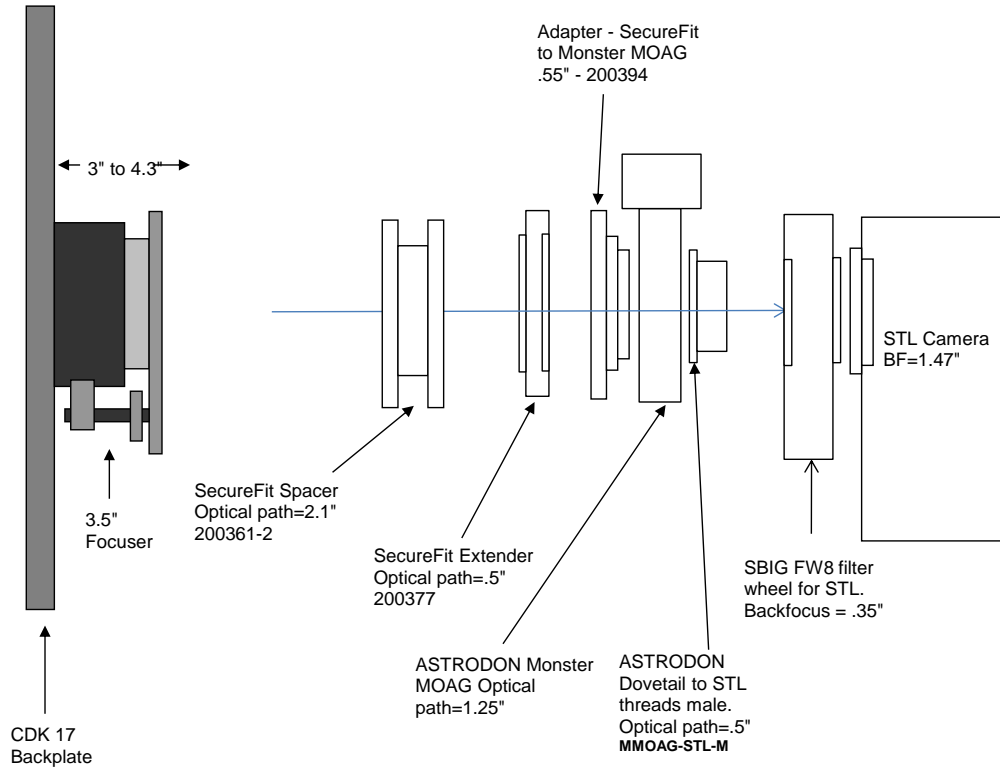

PLANEWAVE INSTRUMENTS
CDK 17 SPACERS FOR STL CAMERAS

STL camera and MMOAG		10.24 remaining BF
Focuser racked in	3	7.24
Focuser position (0-1.3")	0.52	6.72
CCD Spacer 2.1 - 200361-2	2.1	4.62
SecureFit 1/2" Spacer - 200377	0.5	4.12
CCD SecureFit to MMOAG - 200394	0.55	3.57
AstroDon part - MMOAG	1.25	2.32
AstroDon part - MMOAG-STL-M	0.5	1.82
Filter Wheel, FW8	0.35	1.47
SLT Back Focus	1.47	0