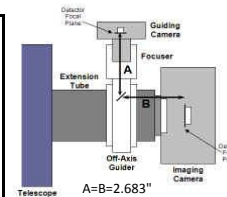

Does not reach focus without the use of custom adapters

STX CCD, FW8, Pyxis & MMOAG	10.445 remaining BF	
2.75" Focuser (racked in)	3.25	7.195
Focus position (0 to 1.3")	0	7.195
PW 12.5 to Optec-3600 dovetail adapter - 17827	0	7.195
Optec Pyxis 3" Camera Rotator	2.4	4.795
Optec Pyxis 3" to SecureFit Adapter - 17835	0.5	4.295
Adapter SecureFit to Monster MOAG - 200394	0.55	3.745
Monster MOAG - MMOAG	1.25	2.495
AstroDon Adapter - MMOAG-SLT-S	0.1	2.395
SBIG FW8 Filter Wheel w/threaded adapter ring attached	1.93	0.465
SBIG STX Camera	1.39	-0.925