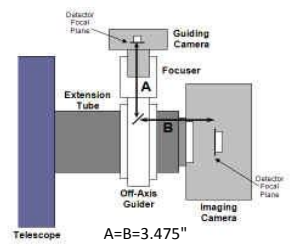

PLANEWAVE INSTRUMENTS
CDK17 SPACERS FOR STX CAMERAS

STX camera and MMOAG			10.24 remaining BF
Focuser racked in	3		7.24
Focuser position (0-1.3")	0.7		6.54
CCD Spacer 2.1 - 200361-2	2.1		4.44
SecureFit 1/2" Spacer - 200377	0.5		3.94
CCD SecureFit to MMOAG - 200394	0.55		3.39
Monster MOAG	1.25		2.14
MMOAG-STL-L	0.75		1.39
STX Back Focus	1.39		0

STX camera and MMOAG			10.24 remaining BF
Focuser racked in	3		7.24
Focuser position (0-1.3")	0.45		6.79
CCD Spacer 2.1 - 200361-2	2.1		4.69
SecureFit 1/2" Spacer - 200377	0.5		4.19
SecureFit 1/2" Spacer - 200377	0.5		3.69
CCD SecureFit to MMOAG - 200394	0.55		3.14
Monster MOAG	1.25		1.89
MMOAG-CFW	0.5		1.39
SLT Back Focus	1.39		0

STX camera and MMOAG			10.24 remaining BF
Focuser racked in	3		7.24
Focuser position (0-1.3")	0.29		6.95
CCD Spacer 2.1 - 200361-2	2.1		4.85
CCD SecureFit to MMOAG - 200394	0.55		4.3
AstroDon part - MMOAG	1.25		3.05
AstroDon part - MMOAG-CFW-A	0.2		2.85
SBIG Flat Adapter - 600337	0.2		2.65
Filter Wheel, FW8	1.26		1.39
SLX Back Focus	1.39		0