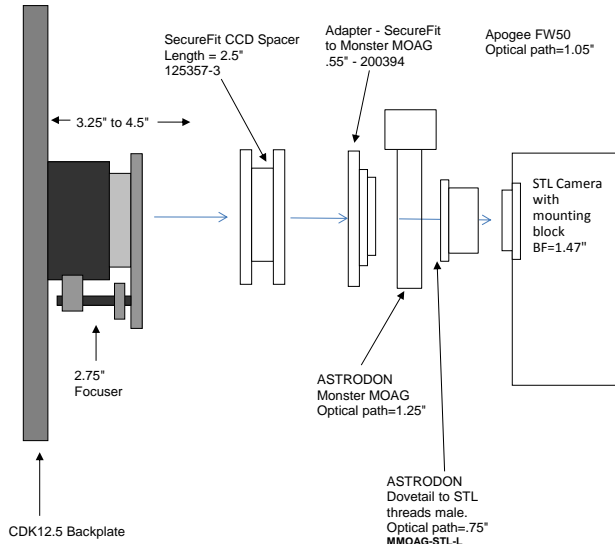

CDK12.5 - OPTICAL TRAIN: for SBIG STL BODY, AND MMOAG

Distance to Focuser Mounting Surface 10.445

STL CCD & MMOAG	10.445	remaining BF
2.75" Focuser (racked in)	3.25	7.195
Focus position (0 to 1.3")	0.675	6.52
SecureFit CCD Spacer - 125357-3	2.5	4.02
Adapter SecureFit to Monster MOAG - 200394	0.55	3.47
Monster MOAG - MMOAG	1.25	2.22
AstroDon Adapter - MMOAG-STL-L	0.75	1.47
SBIG STL Camera with mounting block	1.47	0

STL CCD, FW8 FILTER WHEEL & MMOAG	10.445	remaining BF
2.75" Focuser (racked in)	3.25	7.195
Focus position (0 to 1.3")	0.575	6.62
SecureFit CCD Spacer - 125357-3	2.5	4.12
Adapter SecureFit to Monster MOAG - 200394	0.55	3.57
Monster MOAG - MMOAG	1.25	2.32
AstroDon Adapter - MMOAG-STL-M	0.5	1.82
SBIG FW8 Filter Wheel	0.35	1.47
SBIG STL Camera with mounting block	1.47	0