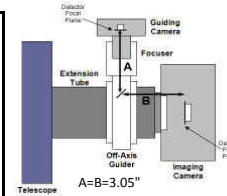

STX CCD, Pyxis & MMOAG	10.445 remaining BF	
2.75" Focuser (racked in)	3.25	7.195
Focus position (0 to 1.3")	0.34	6.855
PW 12.5 to Optec-3600 dovetail adapter - 17827	0	6.855
Optec Pyxis 3" Camera Rotator	2.4	4.455
Optec Pyxis 3" to SecureFit Adapter - 17835	0.5	3.955
Adapter SecureFit to Monster MOAG - 200394	0.55	3.405
Monster MOAG - MMOAG	1.25	2.155
AstroDon Adapter - MMOAG-SLT-S	0.1	2.055
SBIG STX Camera with mounting block	2.06	0.00