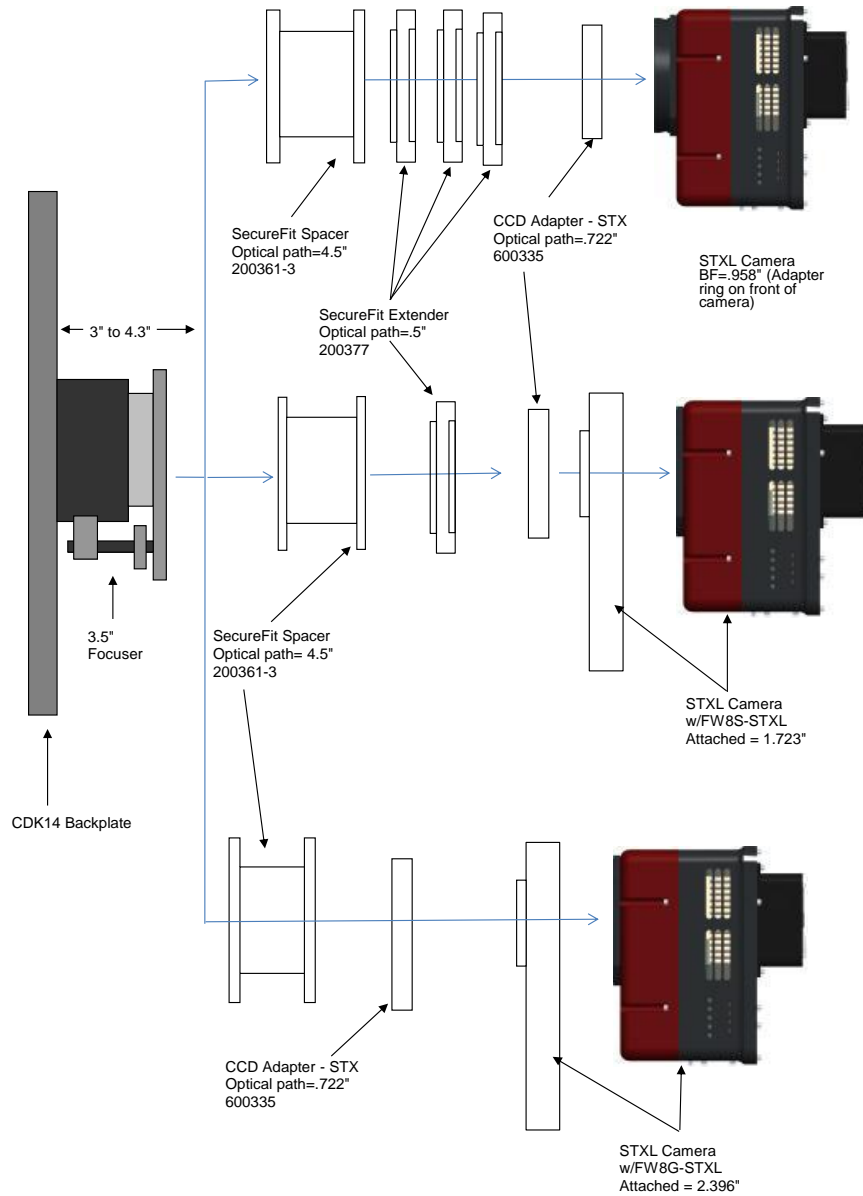

PLANEWAVE INSTRUMENTS
CDK14 SPACERS FOR STXL CAMERAS

STXL		11.09 remaining BF
Focuser (200340) racked in	3	8.09
Focuser position (0-1.3")	0.41	7.68
SecureFit CCD Spacer - 200361-3	4.5	3.18
CCD SecureFit Extender - 200377	0.5	2.68
CCD SecureFit Extender - 200377	0.5	2.18
CCD SecureFit Extender - 200377	0.5	1.68
CCD Adapter STX - 600335	0.722	0.958
STXL Back Focus w/ threaded adapter ring attached	0.958	0

STXL w/ Standard FW		11.09 remaining BF
Focuser (200340) racked in	3	8.09
Focuser position (0-1.3")	0.645	7.445
SecureFit CCD Spacer - 200361-3	4.5	2.945
SecureFit Extender - 200377	0.5	2.445
CCD Adapter STX - 600335	0.722	1.723
STXL Camera w/FW8S-STXL Attached	1.723	0

STXL w/ Standard FW & IRF0		11.09 remaining BF
Focuser (600180) racked in	3.5	7.59
Focuser position (0-1.3")	0.345	7.245
SecureFit CCD Spacer - 200361-3	3.8	3.445
SecureFit Extender - 200377	0.5	2.945
SecureFit Extender - 200377	0.5	2.445
CCD Adapter STX - 600335	0.722	1.723
STXL Camera w/FW8S-STXL Attached	1.723	0

STXL w/ Self Guiding FW		11.09 remaining BF
Focuser racked in	3	8.09
Focuser position (0-1.3")	0.472	7.618
SecureFit CCD Spacer - 200361-3	4.5	3.118
CCD Adapter STX - 600335	0.722	2.396
STXL Camera w/FW8G-STXL Attached	2.396	0

STXL w/ Self Guiding FW & IRF90		11.09 remaining BF
Focuser (600180) racked in	3.5	7.59
Focuser position (0-1.3")	0.672	6.918
SecureFit CCD Spacer - 200361-1	3.8	3.118
CCD Adapter STX - 600335	0.722	2.396
STXL Camera w/FW8G-STXL Attached	2.396	0