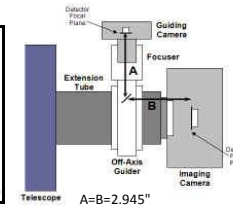

STL CCD, FW8 FILTER WHEEL & MMOAG	10.445	remaining BF
2.75" Focuser (racked in)	3.25	7.195
Focus position (0 to 1.3")	0.575	6.62
SecureFit CCD Spacer - 125357-3	2.5	4.12
Adapter SecureFit to Monster MOAG - 200394	0.55	3.57
Monster MOAG - MMOAG	1.25	2.32
AstroDon Adapter - MMOAG-STL-M	0.5	1.82
SBIG FW8 Filter Wheel	0.35	1.47
SBIG STL Camera with mounting block	1.47	0