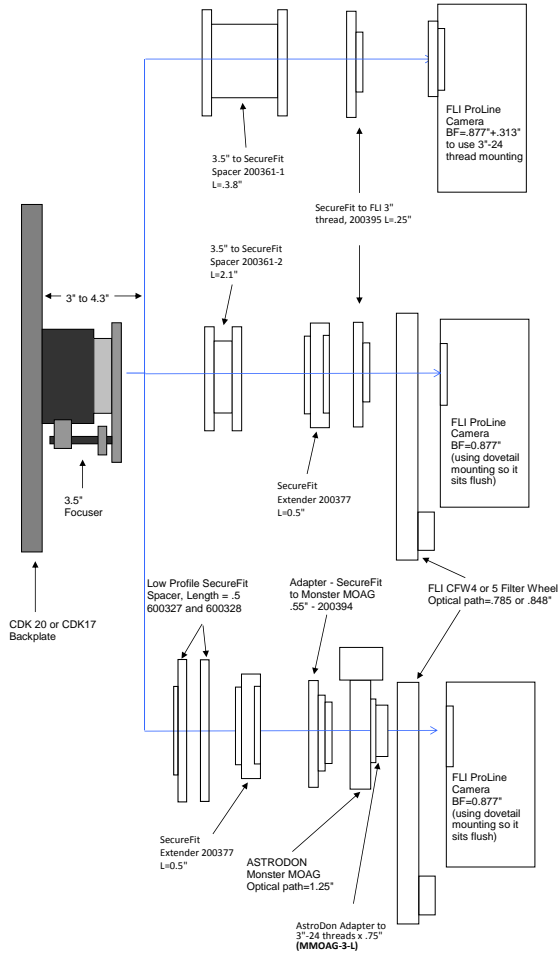

CDK20 and 24 - OPTICAL TRAIN: FINGERLAKES CAMERA'S AND FILTER WHEELS

FLI ProLine Camera Body	8.81	remaining BF
3.5" Focuser (racked in)	3	5.81
Focus position (0 to 1.3")	0.57	5.24
3.5" to SecureFit, 3.8" - 200361-1	3.8	1.44
SecureFit to FLI 3" Threads - 200395	0.25	1.19
FLI ProLine Camera	1.19	0

**Using the Rotating Focuser 600180**

FLI ProLine Camera Body	8.81	remaining BF
3.5" Focuser (racked in)	3.5	5.31
Focus position (0 to 1.3")	0.77	4.54
3.5" to SecureFit, 2.1" - 200361-2	2.1	2.44
SecureFit 1/2" Extender - 200377	0.5	1.94
SecureFit 1/2" Extender - 200377	0.5	1.44
SecureFit to FLI 3" Threads - 200395	0.25	1.19
FLI ProLine Camera	1.19	0

FLI ProLine Camera Body and CFW5 filter wheel	8.81	remaining BF
3.5" Focuser (racked in)	3	5.81
Focus position (0 to 1.3")	0.835	4.975
3.5" to SecureFit, 2.1" - 200361-2	2.5	2.475
SecureFit CCD Extender - 200377	0.5	1.975
SecureFit to FLI 3" Threads - 200395	0.25	1.725
FLI CFW5 Filter Wheel	0.848	0.877
FLI ProLine Camera	0.877	0

**Using the Rotating Focuser 600180**

FLI ProLine Camera Body and CFW5 filter wheel	8.81	remaining BF
Rotating Focuser (racked in)	3.5	5.31
Focus position (0 to 1.3")	0.335	4.975
3.5" to SecureFit, 2.1" - 200361-2	2.5	2.475
SecureFit CCD Extender - 200377	0.5	1.975
SecureFit to FLI 3" Threads - 200395	0.25	1.725
FLI CFW5 Filter Wheel	0.848	0.877
FLI ProLine Camera	0.877	0