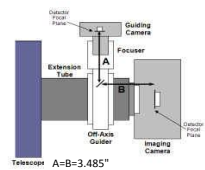

CDK20 and 24 - OPTICAL TRAIN: FINGERLAKES CAMERA'S AND FILTER WHEELS

FLI ProLine Camera Body	8.81	remaining BF
3.5" Focuser (racked in)	3	5.81
Focus position (0 to 1.3")	0.57	5.24
3.5" to SecureFit, 3.8" - 200361-1	3.8	1.44
SecureFit to FLI 3" Threads - 200395	0.25	1.19
FLI ProLine Camera	1.19	0

Using the Rotating Focuser 600180

FLI ProLine Camera Body	8.81	remaining BF
3.5" Focuser (racked in)	3.5	5.31
Focus position (0 to 1.3")	0.77	4.54
3.5" to SecureFit, 2.1" - 200361-2	2.1	2.44
SecureFit 1/2" Extender - 200377	0.5	1.94
SecureFit 1/2" Extender - 200377	0.5	1.44
SecureFit to FLI 3" Threads - 200395	0.25	1.19
FLI ProLine Camera	1.19	0

FLI ProLine Camera Body and CFW5 filter wheel	8.81	remaining BF
3.5" Focuser (racked in)	3	5.81
Focus position (0 to 1.3")	0.835	4.975
3.5" to SecureFit, 2.1" - 200361-2	2.5	2.475
SecureFit CCD Extender - 200377	0.5	1.975
SecureFit to FLI 3" Threads - 200395	0.25	1.725
FLI CFW5 Filter Wheel	0.848	0.877
FLI ProLine Camera	0.877	0

Using the Rotating Focuser 600180

FLI ProLine Camera Body and CFW5 filter wheel	8.81	remaining BF
Rotating Focuser (racked in)	3.5	5.31
Focus position (0 to 1.3")	0.335	4.975
3.5" to SecureFit, 2.1" - 200361-2	2.5	2.475
SecureFit CCD Extender - 200377	0.5	1.975
SecureFit to FLI 3" Threads - 200395	0.25	1.725
FLI CFW5 Filter Wheel	0.848	0.877
FLI ProLine Camera	0.877	0

FLI ProLine Camera, CFW5 filter wheel & MonsterMOAG	8.81	remaining BF
3.5" Focuser (racked in)	3	5.81
Focus position (0 to 1.3")	0.535	5.275
Low Profile SecureFit Spacer - 600327 and 600328	0.5	4.775
SecureFit CCD Extender - 200377	0.5	4.275
Adapter SecureFit to Monster MOAG - 200394	0.55	3.725
Monster MOAG - MMOAG	1.25	2.475
AstroDon Adapter to 3"-24 threads x .75" (MMOAG-3-L)	0.75	1.725
FLI CFW5 Filter Wheel	0.848	0.877
FLI ProLine Camera	0.877	0