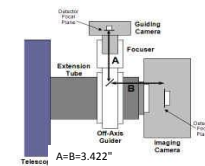

CDK20 and 24 - OPTICAL TRAIN: FINGERLAKES CAMERA'S AND FILTER WHEELS

FLI ProLine Camera Body	8.81	remaining BF
3.5" Focuser (racked in)	3	5.81
Focus position (0 to 1.3")	0.57	5.24
3.5" to SecureFit, 3.8" - 200361-1	3.8	1.44
SecureFit to FLI 3" Threads - 200395	0.25	1.19
FLI ProLine Camera	1.19	0

Using the Rotating Focuser 600180

FLI ProLine Camera Body	8.81	remaining BF
3.5" Focuser (racked in)	3.5	5.31
Focus position (0 to 1.3")	0.77	4.54
3.5" to SecureFit, 2.1" - 200361-2	2.1	2.44
SecureFit 1/2" Extender - 200377	0.5	1.94
SecureFit 1/2" Extender - 200377	0.5	1.44
SecureFit to FLI 3" Threads - 200395	0.25	1.19
FLI ProLine Camera	1.19	0

FLI ProLine Camera Body and CFW5 filter wheel	8.81	remaining BF
3.5" Focuser (racked in)	3	5.81
Focus position (0 to 1.3")	0.835	4.975
3.5" to SecureFit, 2.1" - 200361-2	2.5	2.475
SecureFit CCD Extender - 200377	0.5	1.975
SecureFit to FLI 3" Threads - 200395	0.25	1.725
FLI CFW5 Filter Wheel	0.848	0.877
FLI ProLine Camera	0.877	0

Using the Rotating Focuser 600180

FLI ProLine Camera Body and CFW5 filter wheel	8.81	remaining BF
Rotating Focuser (racked in)	3.5	5.31
Focus position (0 to 1.3")	0.335	4.975
3.5" to SecureFit, 2.1" - 200361-2	2.5	2.475
SecureFit CCD Extender - 200377	0.5	1.975
SecureFit to FLI 3" Threads - 200395	0.25	1.725
FLI CFW5 Filter Wheel	0.848	0.877
FLI ProLine Camera	0.877	0

FLI ProLine Camera, CFW5 filter wheel & MonsterMOAG	8.81	remaining BF
3.5" Focuser (racked in)	3	5.81
Focus position (0 to 1.3")	0.535	5.275
Low Profile SecureFit Spacer - 600327 and 600328	0.5	4.775
SecureFit CCD Extender - 200377	0.5	4.275
Adapter SecureFit to Monster MOAG - 200394	0.55	3.725
Monster MOAG - MMOAG	1.25	2.475
AstroDon Adapter to 3"-24 threads x .75" (MMOAG-3-L)	0.75	1.725
FLI CFW5 Filter Wheel	0.848	0.877
FLI ProLine Camera	0.877	0