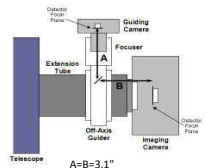

CDK20 and 24 - OPTICAL TRAIN: FINGERLAKES CAMERA'S AND FILTER WHEELS

FLI ProLine Camera Body	8.81	remaining BF
3.5" Focuser (racked in)	3	5.81
Focus position (0 to 1.3")	0.57	5.24
3.5" to SecureFit, 3.8" - 200361-1	3.8	1.44
SecureFit to FLI 3" Threads - 200395	0.25	1.19
FLI ProLine Camera	1.19	0

Using the Rotating Focuser 600180

FLI ProLine Camera Body	8.81	remaining BF
3.5" Focuser (racked in)	3.5	5.31
Focus position (0 to 1.3")	0.77	4.54
3.5" to SecureFit, 2.1" - 200361-2	2.1	2.44
SecureFit 1/2" Extender - 200377	0.5	1.94
SecureFit 1/2" Extender - 200377	0.5	1.44
SecureFit to FLI 3" Threads - 200395	0.25	1.19
FLI ProLine Camera	1.19	0

FLI ProLine Camera Body and CFW5 filter wheel	8.81	remaining BF
3.5" Focuser (racked in)	3	5.81
Focus position (0 to 1.3")	0.835	4.975
3.5" to SecureFit, 2.1" - 200361-2	2.5	2.475
SecureFit CCD Extender - 200377	0.5	1.975
SecureFit to FLI 3" Threads - 200395	0.25	1.725
FLI CFW5 Filter Wheel	0.848	0.877
FLI ProLine Camera	0.877	0

Using the Rotating Focuser 600180

FLI ProLine Camera Body and CFW5 filter wheel	8.81	remaining BF
Rotating Focuser (racked in)	3.5	5.31
Focus position (0 to 1.3")	0.335	4.975
3.5" to SecureFit, 2.1" - 200361-2	2.5	2.475
SecureFit CCD Extender - 200377	0.5	1.975
SecureFit to FLI 3" Threads - 200395	0.25	1.725
FLI CFW5 Filter Wheel	0.848	0.877
FLI ProLine Camera	0.877	0

FLI ProLine Camera, CFW5 filter wheel & MonsterMOAG	8.81	remaining BF
3.5" Focuser (racked in)	3	5.81
Focus position (0 to 1.3")	0.535	5.275
Low Profile SecureFit Spacer - 600327 and 600328	0.5	4.775
SecureFit CCD Extender - 200377	0.5	4.275
Adapter SecureFit to Monster MOAG - 200394	0.55	3.725
Monster MOAG - MMOAG	1.25	2.475
AstroDon Adapter to 3"-24 threads x .75" (MMOAG-3-L)	0.75	1.725
FLI CFW5 Filter Wheel	0.848	0.877
FLI ProLine Camera	0.877	0