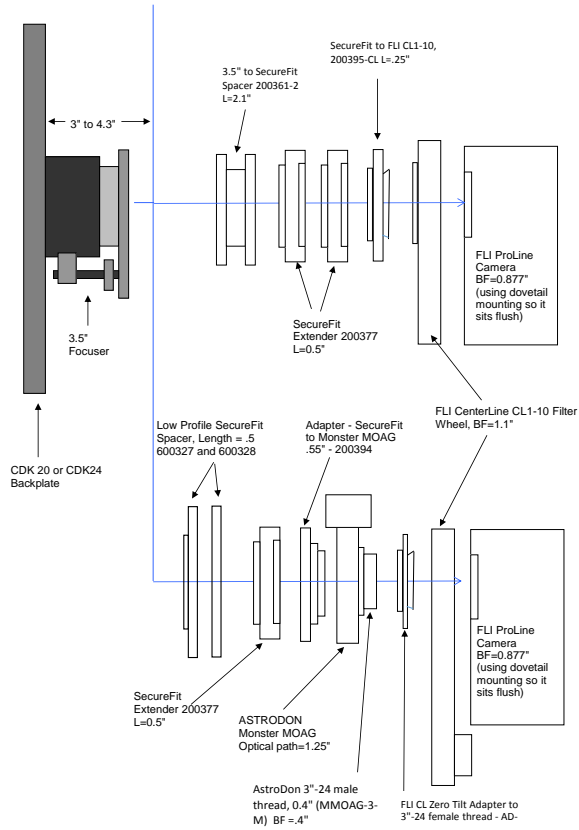

CDK20 and 24 - OPTICAL TRAIN: FINGERLAKES CAMERA'S AND CENTERLINE FILTER WHEELS

FLI ProLine Camera Body and CL1-10 filter wheel		8.81 remaining BF
3.5" Focuser (racked in) -200340	3	5.81
Focus position (0 to 1.3")	0.483	5.327
3.5" to SecureFit, 2.1" - 200361-2	2.1	3.227
SecureFit CCD Extender - 200377	0.5	2.727
SecureFit CCD Extender - 200377	0.5	2.227
SecureFit to FLI Centerline CFW - 200395-CL	0.25	1.977
FLI CL1-10 Filter Wheel	1.1	0.877
FLI ProLine Camera	0.877	0

Using the Rotating Focuser 600180		8.81 remaining BF
FLI ProLine Camera Body and CL1-10 filter wheel	8.81 remaining BF	
Rotating Focuser (racked in) -600180	3.5	5.31
Focus position (0 to 1.3")	0.483	4.827
3.5" to SecureFit, 2.1" - 200361-2	2.1	2.727
SecureFit CCD Extender - 200377	0.5	2.227
SecureFit to FLI Centerline CFW - 200395-CL	0.25	1.977
FLI CL1-10 Filter Wheel	1.1	0.877
FLI ProLine Camera	0.877	0

FLI ProLine Camera, CL1-10 filter wheel & MonsterMOAG		8.81 remaining BF
3.5" Focuser (racked in)	3	5.81
Focus position (0 to 1.3")	0.483	5.327
Low Profile SecureFit Spacer - 600327 and 600328	0.5	4.827
SecureFit CCD Extender - 200377	0.5	4.327
Adapter SecureFit to Monster MOAG - 200394	0.55	3.777
Monster MOAG - MMOAG	1.25	2.527
AstroDon 3"-24 male thread, 0.4" - MMOAG-3-M	0.4	2.127
FLI CL Zero Tilt Adapter to 3"-24 female thread -AD-72	0.15	1.977
FLI CL1-10 Filter Wheel	1.1	0.877
FLI ProLine Camera	0.877	0

Using the Rotating Focuser 600180		8.81 remaining BF
FLI ProLine Camera, CL1-10 filter wheel & MonsterMOAG	8.81 remaining BF	
Rotating Focuser - 600180 (racked in)	3.5	5.31
Focus position (0 to 1.3")	0.483	4.827
Low Profile SecureFit Spacer - 600327 and 600328	0.5	4.327
Adapter SecureFit to Monster MOAG - 200394	0.55	3.777
Monster MOAG - MMOAG	1.25	2.527
AstroDon 3"-24 male thread, 0.4" - MMOAG-3-M	0.4	2.127
FLI CL Zero Tilt Adapter to 3"-24 female thread -AD-72	0.15	1.977
FLI CL1-10 Filter Wheel	1.1	0.877
FLI ProLine Camera	0.877	0