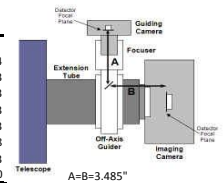

Using the Rotating Focuser 600180		10.24 remaining BF
FLI ProLine Camera Body and CFWS filter wheel		10.24 remaining BF
Rotating Focuser - 600180 (racked in)	3.5	6.74
Focus position (0 to 1.3")	0.512	6.228
3.5" to SecureFit, 3.8" - 200361-1	3.8	2.428
SecureFit CCD Extender - 200377	0.5	1.928
SecureFit to FLI 3" Threads - 200395	0.25	1.678
FLI CFWS Filter Wheel	0.848	0.83
FLI ProLine Camera	0.83	0

FLI ProLine Camera, CFWS filter wheel & MonsterMOAG		10.24 remaining BF
3.5" Focuser - 200340 (racked in)	3	7.24
Focus position (0 to 1.3")	0.527	6.713
3.5" to SecureFit, 2.1" - 200361-2	2.1	4.613
Adapter SecureFit to Monster MOAG - 200394	0.55	4.063
Monster MOAG - MMOAG	1.25	2.813
AstroDon Adapter to FLI thread - 3"-24 (MMOAG -3-LL)	1.135	1.678
FLI CFWS Filter Wheel	0.848	0.83
FLI ProLine Camera	0.83	0

Using the Rotating Focuser 600180		10.24 remaining BF
FLI ProLine Camera, CFWS filter wheel & MonsterMOAG		10.24 remaining BF
Rotating Focuser - 600180 (racked in)	3.5	6.74
Focus position (0 to 1.3")	0.412	6.328
3.5" to SecureFit, 2.1" - 200361-2	2.1	4.228
Adapter SecureFit to Monster MOAG - 200394	0.55	3.678
Monster MOAG - MMOAG	1.25	2.428
AstroDon Adapter to 3"-24 threads x .75" (MMOAG-3-L)	0.75	1.678
FLI CFWS or 5 Filter Wheel	0.848	0.83
FLI ProLine Camera	0.83	0