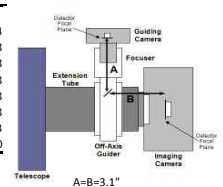

Using the Rotating Focuser 600180		10.24 remaining BF
FLI ProLine Camera Body and CFWS filter wheel		10.24 remaining BF
Rotating Focuser - 600180 (racked in)	3.5	6.74
Focus position (0 to 1.3")	0.512	6.228
3.5" to SecureFit, 3.8" - 200361-1	3.8	2.428
SecureFit CCD Extender - 200377	0.5	1.928
SecureFit to FLI 3" Threads - 200395	0.25	1.678
FLI CFWS Filter Wheel	0.848	0.83
FLI ProLine Camera	0.83	0

FLI ProLine Camera, CFWS filter wheel & MonsterMOAG		10.24 remaining BF
3.5" Focuser - 200340 (racked in)	3	7.24
Focus position (0 to 1.3")	0.527	6.713
3.5" to SecureFit, 2.1" - 200361-2	2.1	4.613
Adapter SecureFit to Monster MOAG - 200394	0.55	4.063
Monster MOAG - MMOAG	1.25	2.813
AstroDon Adapter to FLI thread - 3"-24 (MMOAG -3-LL)	1.135	1.678
FLI CFWS Filter Wheel	0.848	0.83
FLI ProLine Camera	0.83	0

Using the Rotating Focuser 600180		10.24 remaining BF
FLI ProLine Camera, CFWS filter wheel & MonsterMOAG		10.24 remaining BF
Rotating Focuser - 600180 (racked in)	3.5	6.74
Focus position (0 to 1.3")	0.412	6.328
3.5" to SecureFit, 2.1" - 200361-2	2.1	4.228
Adapter SecureFit to Monster MOAG - 200394	0.55	3.678
Monster MOAG - MMOAG	1.25	2.428
AstroDon Adapter to 3"-24 threads x .75" (MMOAG-3-L)	0.75	1.678
FLI CFWS or 5 Filter Wheel	0.848	0.83
FLI ProLine Camera	0.83	0