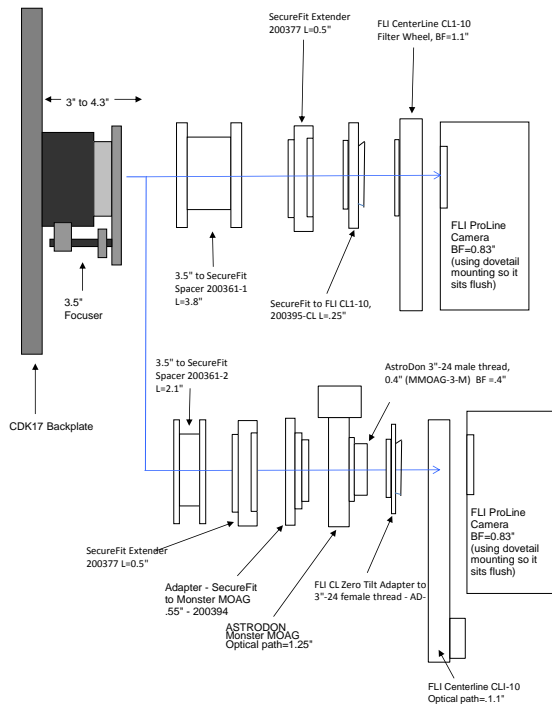

CDK17 - OPTICAL TRAIN: FINGERLAKES CAMERA'S AND CENTERLINE FILTER WHEELS

FLI ProLine Camera Body and CL1-10 filter wheel	10.24	remaining BF
3.5" Focuser - 200340 (racked in)	3	7.24
Focus position (0 to 1.3")	0.76	6.48
3.5" to SecureFit, 3.8" - 200361-1	3.8	2.68
SecureFit CCD Extender - 200377	0.5	2.18
SecureFit to FLI Centerline CFW - 200395-CL	0.25	1.93
FLI CL1-10 Filter Wheel	1.1	0.83
FLI ProLine Camera	0.83	0

Using the Rotating Focuser 600180

FLI ProLine Camera Body and CL1-10 filter wheel	10.24	remaining BF
Rotating Focuser - 600180 (racked in)	3.5	6.74
Focus position (0 to 1.3")	0.26	6.48
3.5" to SecureFit, 3.8" - 200361-1	3.8	2.68
SecureFit CCD Extender - 200377	0.5	2.18
SecureFit to FLI Centerline CFW - 200395-CL	0.25	1.93
FLI CL1-10 Filter Wheel	1.1	0.83
FLI ProLine Camera	0.83	0

FLI ProLine Camera, CL1-10 filter wheel & MonsterMOAG	10.24	remaining BF
3.5" Focuser - 200340 (racked in)	3	7.24
Focus position (0 to 1.3")	0.36	6.88
3.5" to SecureFit, 2.1" - 200361-2	2.1	4.78
SecureFit Extender .5" - 200377	0.5	4.28
Adapter SecureFit to Monster MOAG - 200394	0.55	3.73
Monster MOAG - MMOAG	1.25	2.48
AstroDon 3"-24 male thread, 0.4" - MMOAG-3-M	0.4	2.08
FLI CL Zero Tilt Adapter to 3"-24 female thread - AD-72	0.15	1.93
FLI CL1-10 Filter Wheel	1.1	0.83
FLI ProLine Camera	0.83	0

Using the Rotating Focuser 600180

FLI ProLine Camera, CL1-10 filter wheel & MonsterMOAG	10.24	remaining BF
Rotating Focuser - 600180 (racked in)	3.5	6.74
Focus position (0 to 1.3")	0.36	6.38
3.5" to SecureFit, 2.1" - 200361-2	2.1	4.28
Adapter SecureFit to Monster MOAG - 200394	0.55	3.73
Monster MOAG - MMOAG	1.25	2.48
AstroDon 3"-24 male thread, 0.4" (MMOAG-3-M)	0.4	2.08
FLI CL Zero Tilt Adapter to 3"-24 female thread - AD-72	0.15	1.93
FLI CL1-10 Filter Wheel	1.1	0.83
FLI ProLine Camera	0.83	0