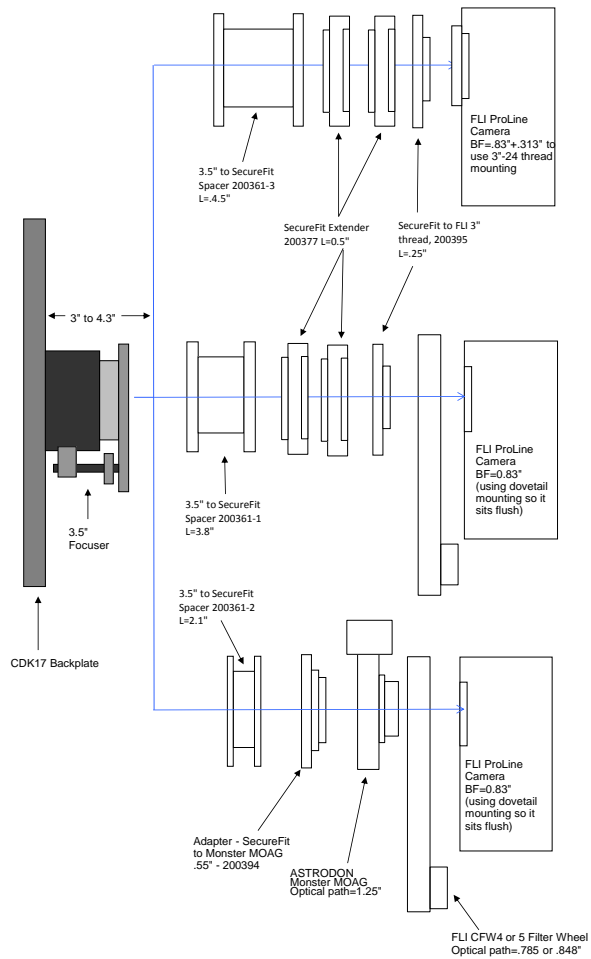

CDK17 - OPTICAL TRAIN: FINGERLAKES CAMERA'S AND FILTER WHEELS

FLI ProLine Camera Body		10.24 remaining BF
3.5" Focuser - 200340 (racked in)	3	7.24
Focus position (0 to 1.3")	0.35	6.89
3.5" to SecureFit, 4.5" - 200361-3	4.5	2.39
SecureFit 1/2" Extender - 200377	0.5	1.89
SecureFit 1/2" Extender - 200377	0.5	1.39
SecureFit to FLI 3" Threads - 200395	0.25	1.14
FLI ProLine Camera	1.14	0

Using the Rotating Focuser 600180		10.24 remaining BF
FLI ProLine Camera Body		10.24 remaining BF
3.5" Focuser - 600180 (racked in)	3.5	6.74
Focus position (0 to 1.3")	0.35	6.39
3.5" to SecureFit, 4.5" - 200361-3	4.5	1.89
SecureFit 1/2" Extender - 200377	0.5	1.39
SecureFit to FLI 3" Threads - 200395	0.25	1.14
FLI ProLine Camera	1.14	0

FLI ProLine Camera Body and CFWS filter wheel		10.24 remaining BF
3.5" Focuser - 200340 (racked in)	3	7.24
Focus position (0 to 1.3")	0.512	6.728
3.5" to SecureFit, 3.8" - 200361-1	3.8	2.928
SecureFit CCD Extender - 200377	0.5	2.428
SecureFit CCD Extender - 200377	0.5	1.928
SecureFit to FLI 3" Threads - 200395	0.25	1.678
FLI CFWS Filter Wheel	0.848	0.83
FLI ProLine Camera	0.83	0

Using the Rotating Focuser 600180		10.24 remaining BF
FLI ProLine Camera Body and CFWS filter wheel		10.24 remaining BF
Rotating Focuser - 600180 (racked in)	3.5	6.74
Focus position (0 to 1.3")	0.512	6.228
3.5" to SecureFit, 3.8" - 200361-1	3.8	2.428
SecureFit CCD Extender - 200377	0.5	1.928
SecureFit to FLI 3" Threads - 200395	0.25	1.678
FLI CFWS Filter Wheel	0.848	0.83
FLI ProLine Camera	0.83	0