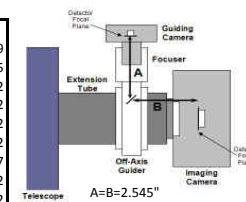

STL CCD, FW8, Pyxis & MMOAG		11.09 remaining BF
Focuser (racked in)	3	8.09
Focus position (0 to 1.3")	0.735	7.355
3" Focuser to Pyxis Rotator - 17828	0.235	7.12
Optec Pyxis 3" Camera Rotator	2.4	4.72
Optec Pyxis 3" to SecureFit Adapter - 17835	0.5	4.22
SecureFit Extender - 200377	0.5	3.72
Adapter SecureFit to Monster MOAG - 200394	0.55	3.17
Monster MOAG - MMOAG	1.25	1.92
AstroDon Adapter - MMOAG-STL-S	0.1	1.82
SBIG FW8 Filter Wheel	0.35	1.47
SBIG STL Camera with mounting block	1.47	0