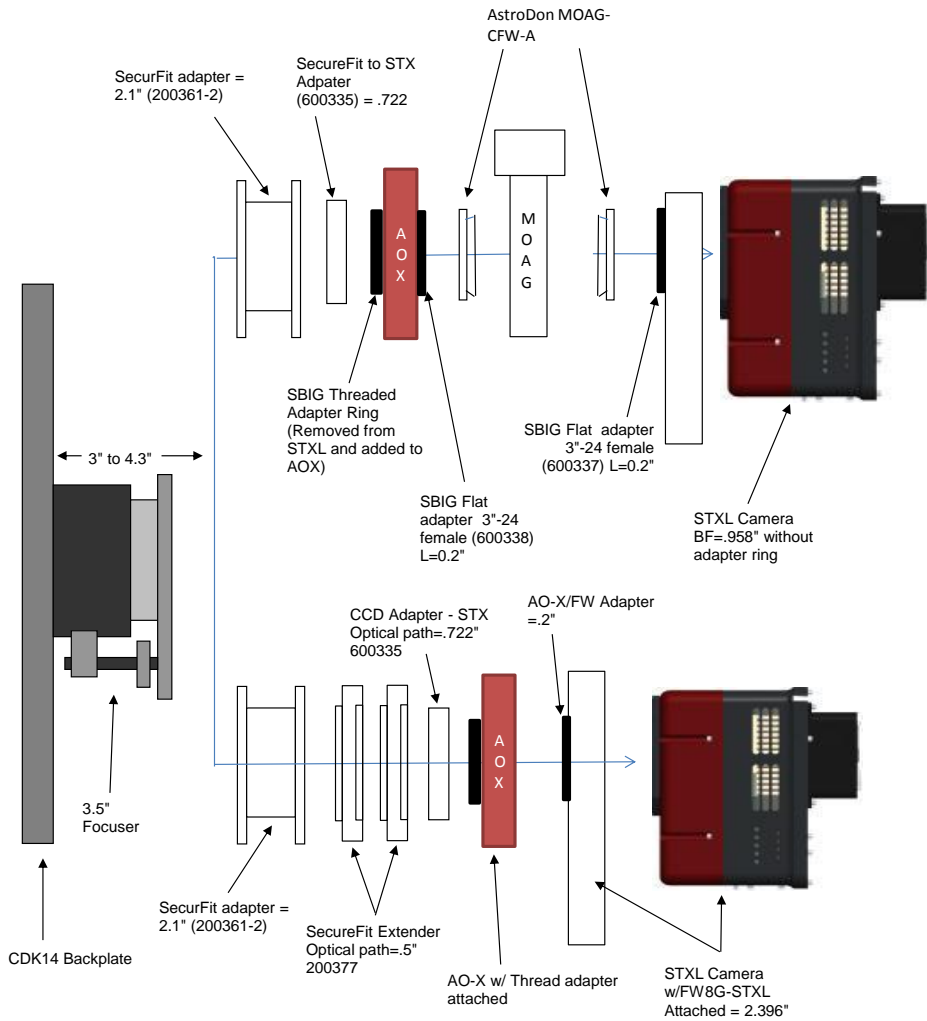

PLANEWAVE INSTRUMENTS
CDK14 SPACERS FOR STXL CAMERAS

STXL camera w standard FW and MMOAG		11.09	remaining BF
Focuser racked in		3	8.09
Focuser position (0-1.3")		0.32	7.77
SecureFit CCD Spacer - 200361-2		2.1	5.67
CCD Adapter STX - 600335		0.722	4.95
AO-X		1.18	3.77
SBIG Flat Adapter (3"-24 female) - 600338		0.2	3.57
AstroDon MOAG-CFW-A		0.2	3.37
AstroDon - MMOAG		1.25	2.12
AstroDon MOAG-CFW-A		0.2	1.92
SBIG Flat Adapter (3"-24 female) - 600337		0.2	1.72
STXL w/filter wheel FW8S-STXL		1.723	0.00