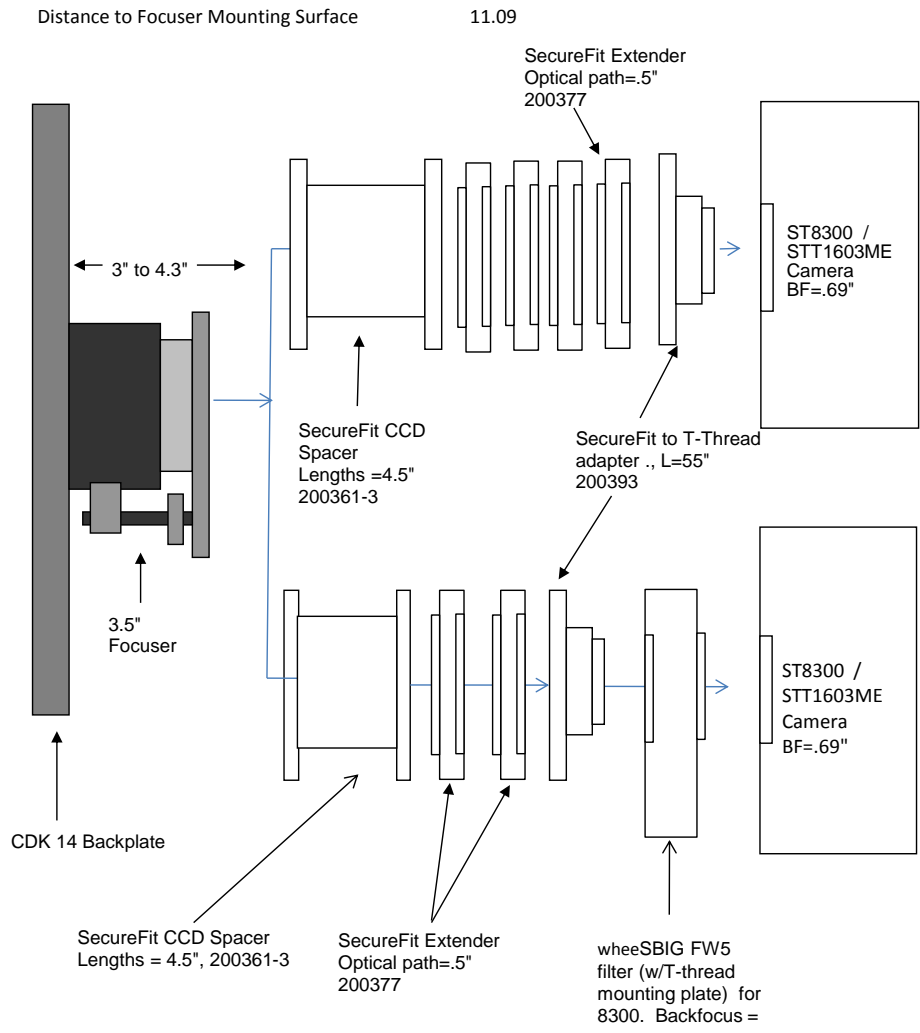

PLANEWAVE INSTRUMENTS
CDK14 SECUREFIT SPACERS FOR ST8300/STT-1603ME CAMERAS

ST8300 Camera Alone	11.09	remaining BF
Focuser racked in	3	8.09
Focuser position (0-1.3")	0.35	7.74
CCD Spacer 4.5- 200361-3	4.5	3.24
CCD SecureFit Extender - 200377	0.5	2.74
CCD SecureFit Extender - 200377	0.5	2.24
CCD SecureFit Extender - 200377	0.5	1.74
CCD SecureFit Extender - 200377	0.5	1.24
SecureFit to T-Thread - 200393	0.55	0.69
STT Back Focus	0.69	0

ST8300 Camera FW8 or FW5 for 8300	11.09	remaining BF
Focuser racked in	3	8.09
Focuser position (0-1.3")	0.56	7.53
CCD Spacer 3.8 - 200361-1	4.5	3.03
CCD SecureFit Extender - 200377	0.5	2.53
CCD SecureFit Extender - 200377	0.5	2.03
SecureFit to T-Thread - 200393	0.55	1.48
FW5 or 8 for 8300, Back Focus=.79"	0.79	0.69
STT Back Focus	0.69	0