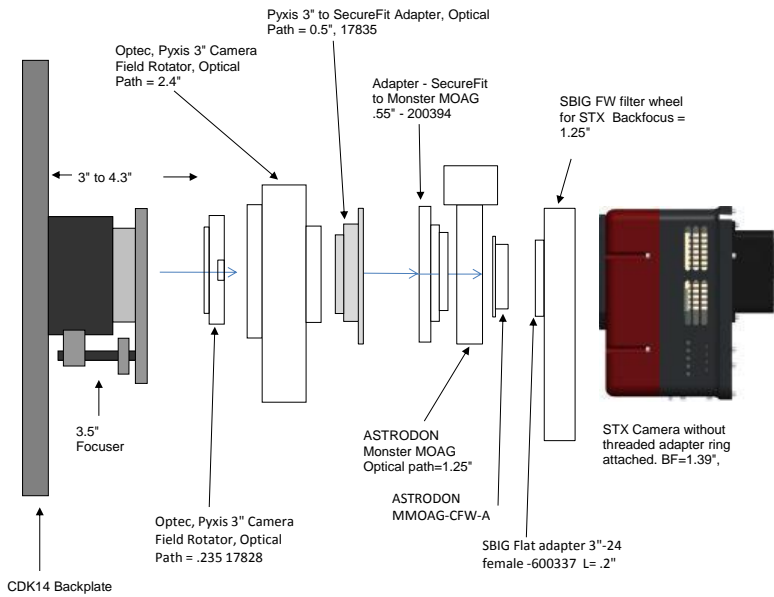

STX camera and MMOAG		11.09 remaining BF
Focuser racked in	3	8.09
Focuser position (0-1.3")	0.76	7.33
Low profile adapters- 600327/328	0.5	6.83
SecureFit 1/2" Spacer - 200377	0.5	6.33
SecureFit to 3"-24 male (FLI and SBIG) - 200395-3	0.25	6.08
SBIG Flat Adapter (3"-24 female) - 600337	0.2	5.88
AO-X	1.18	4.7
SBIG Flat Adapter (3"-24 female) - 600338	0.2	4.5
MOAG-CWF-A	0.2	4.3
AstroDon part - MMOAG	1.25	3.05
MOAG-CWF-A	0.2	2.85
SBIG Flat Adapter (3"-24 female) - 600337	0.2	2.65
Filter Wheel, FW8	1.26	1.39
SLX Back Focus	1.39	0

CDK14- OPTICAL TRAIN: for SBIG STX BODY, AND MMOAG

Distance to Focuser Mounting Surface

11.09

STX and FW		11.09 remaining BF
Focuser (racked in)	3	8.09
Focus position (0 to 1.3")	0.418	7.672
SecureFit CCD Spacer - 200361-1	3.8	3.872
SecureFit Extender - 200377	0.5	3.372
CCD Adapter -STL - 600335	0.722	2.65
SBIG FW STX (w/ threaded adapter ring attached)	1.26	1.39
STX Camera	1.39	0