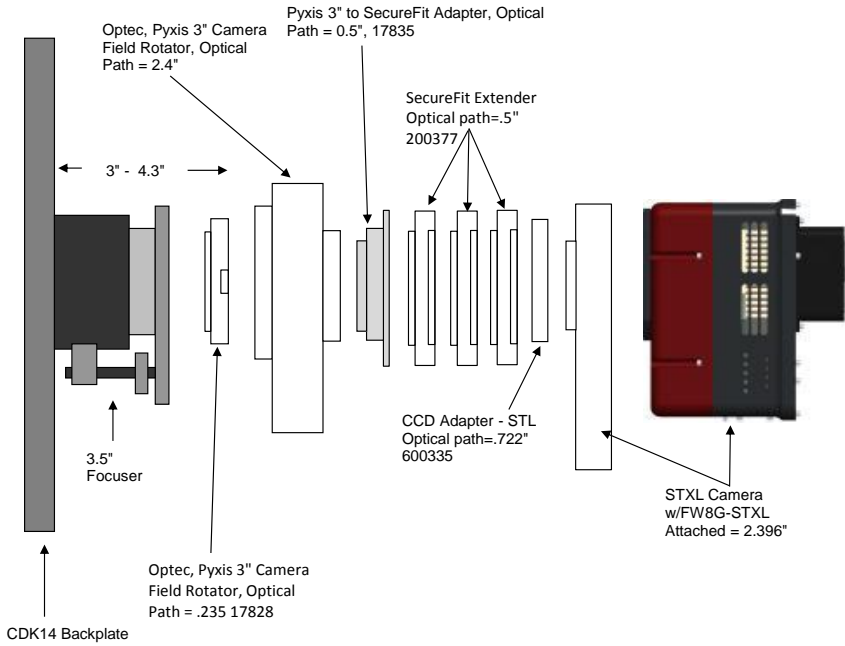

CDK14- OPTICAL TRAIN: for SBIG STXL CAMERA & IMAGE ROTATORS

Distance to Focuser Mounting Surface 11.09

STXL, Self-Guiding FW, Pyxis	11.09	remaining BF
Focuser (racked in)	3	8.09
Focus position (0 to 1.3")	0.337	7.753
PW 14/17/20 to Optec-3600 dovetail adapter - 17828	0.235	7.518
Optec Pyxis 3" Camera Rotator	2.4	5.118
Optec Pyxis 3" to SecureFit Adapter - 17835	0.5	4.618
SecureFit Spacer (200377)	0.5	4.118
SecureFit Spacer (200377)	0.5	3.618
SecureFit Spacer (200377)	0.5	3.118
CCD Adapter STX - 600335	0.722	2.396
STXL Camera w/FW8G-STXL Attached	2.396	0