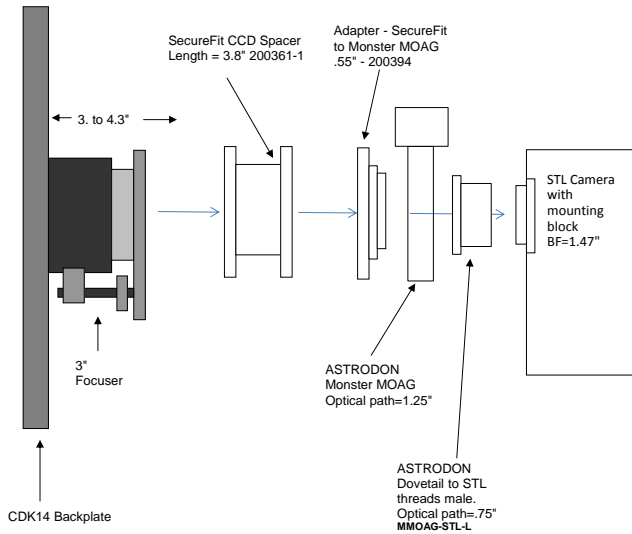

CDK14 - OPTICAL TRAIN: for SBIG STL BODY, AND MMOAG

Distance to Focuser Mounting Surface 11.09

STL CCD & MMOAG		11.09 remaining BF
Focuser (racked in)	3	8.09
Focus position (0 to 1.3")	0.27	7.82
SecureFit CCD Spacer - 200361-1	3.8	4.02
Adapter SecureFit to Monster MOAG - 200394	0.55	3.47
Monster MOAG - MMOAG	1.25	2.22
AstroDon Adapter - MMOAG-STL-L	0.75	1.47
SBIG STL Camera with mounting block	1.47	0

STL CCD, FW8 FILTER WHEEL & MMOAG		11.09 remaining BF
Focuser (racked in)	3	8.09
Focus position (0 to 1.3")	0.57	7.52
SecureFit CCD Spacer - 200361-2	3.8	3.72
Adapter SecureFit to Monster MOAG - 200394	0.55	3.17
Monster MOAG - MMOAG	1.25	1.92
AstroDon Adapter - MMOAG-STL-S	0.1	1.82
SBIG FW8 Filter Wheel	0.35	1.47
SBIG STL Camera with mounting block	1.47	0