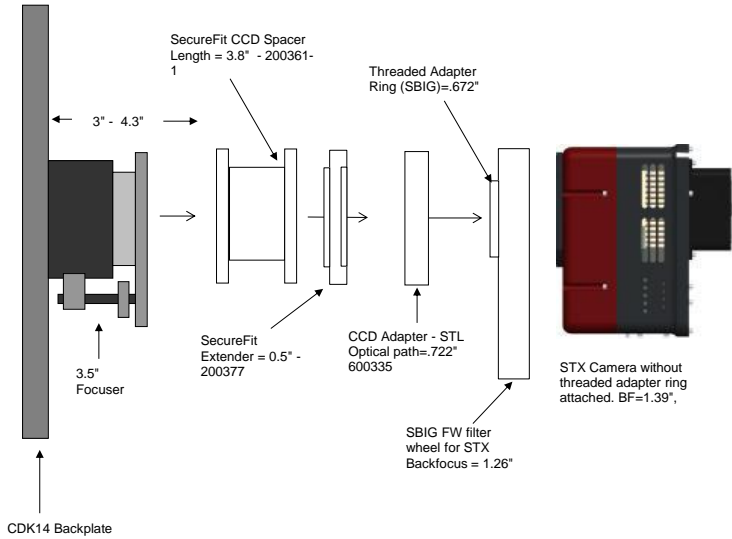

CDK14- OPTICAL TRAIN: for SBIG STX BODY, AND MMOAG

Distance to Focuser Mounting Surface

11.09

STX and FW		11.09 remaining BF
Focuser (racked in)	3	8.09
Focus position (0 to 1.3")	0.418	7.672
SecureFit CCD Spacer - 200361-1	3.8	3.872
SecureFit Extender - 200377	0.5	3.372
CCD Adapter -STL - 600335	0.722	2.65
SBIG FW STX (w/ threaded adapter ring attached)	1.26	1.39
STX Camera	1.39	0