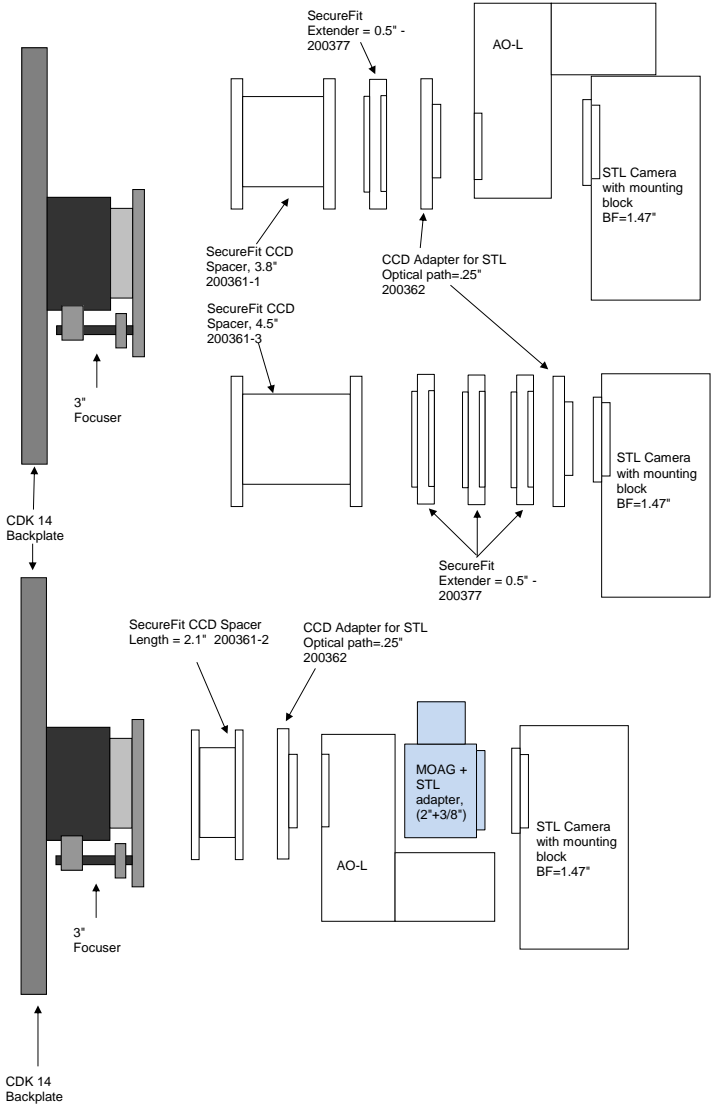

PLANEWAVE INSTRUMENTS
SECUREFIT CCD SPACERS FOR STL CAMERAS
for CDK14

← 11.09 →
Distance from focuser mounting surface to focal plane

STL and AO-L required spacers			11.09 remaining BF
Focuser (racked in)	3		8.09
Focus position (0 to 1.3")	0.58		7.51
SecureFit CCD Spacer 3." - 200361-1	3.8		3.71
SecureFit Extender - 200377	0.5		3.21
CCD Adapter, STL - 200362	0.25		2.96
AO-L	1.49		1.47
STL Back Focus	1.47		0

STL Camera			11.09 remaining BF
Focuser (racked in)	3		8.09
Focus position (0 to 1.3")	0.37		7.72
SecureFit CCD Spacer 4.5" - 200361-3	4.5		3.22
SecureFit Extender - 200377	0.5		2.72
SecureFit Extender - 200377	0.5		2.22
SecureFit Extender - 200377	0.5		1.72
CCD Adapter, STL - 200362	0.25		1.47
STL Back Focus	1.47		0

STL, AO-L and MOAG			11.09 remaining BF
Focuser (racked in)	3		8.09
Focus position (0 to 1.3")	0.366		7.724
SecureFit CCD Spacer - 200361-2	2.1		5.624
CCD Adapter, STL - 200362	0.25		5.374
AO-L	1.49		3.884
MOAG from Astrodon (2" of backfocus)	2		1.884
MOAG to SLT Adapter (3/8")	0.375		1.509
STL Back Focus	1.509		0