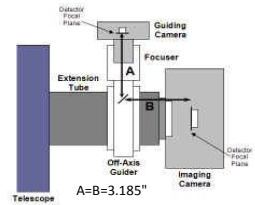

STL CCD, Pyxis & MMOAG		11.09 remaining BF
Focuser (racked in)	3	8.09
Focus position (0 to 1.3")	0.595	7.495
PW 14/17/20 to Optec-3600 dovetail adapter - 17828	0.235	7.26
Optec Pyxis 3 inch Camera Rotator	2.4	4.86
Optec Pyxis 3 inch to SecureFit Adapter - 17835	0.5	4.36
Adapter SecureFit to Monster MOAG - 200394	0.55	3.81
Monster MOAG - MMOAG	1.25	2.56
AstroDon Adapter - MMOAG-SLT-M	0.5	2.06
SBIG STX Camera with threaded adapter ring attached	2.06	0