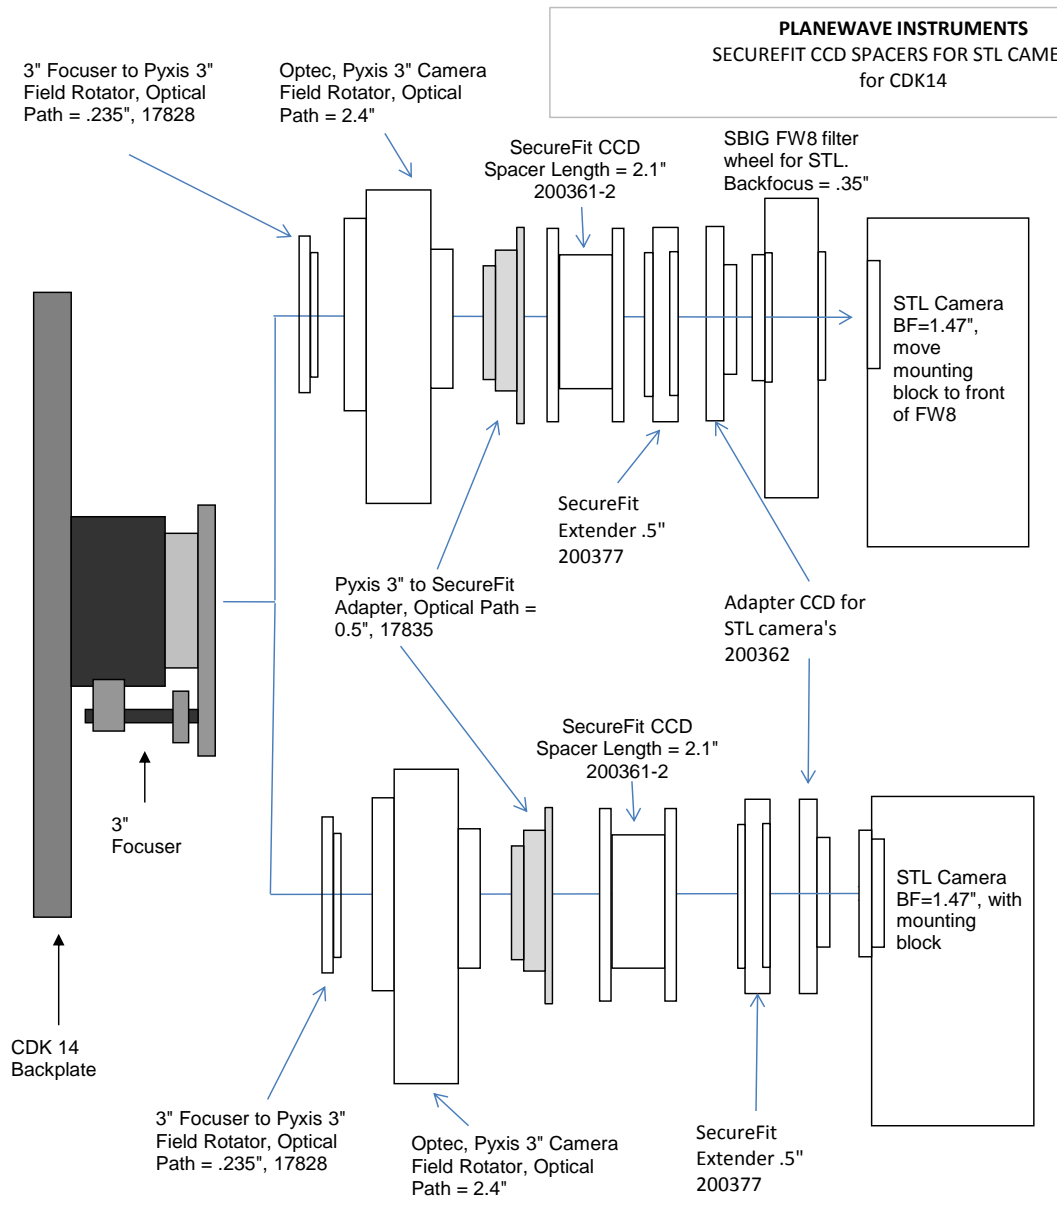

STL w/ FW8	11.09 remaining BF	
Focuser racked in	3	8.09
Focus position (0 to 1.3")	0.285	7.805
3" Focuser to Pyxis Rotator - 17828	0.235	7.57
Optec Pyxis 3" Rotator - PYXIS 3	2.4	5.17
Pyxis Rotator to SecureFit - 17835	0.5	4.67
SecureFit CCD Adapter - 200361-2	2.1	2.57
SecureFit Extender - 200377	0.5	2.07
CCD Adapter, STL - 200362	0.25	1.82
FW8	0.35	1.47
SLT Back Focus	1.47	0

STL + Pyxis	11.09 remaining BF	
Focuser racked in	3	8.09
Focus position (0 to 1.3")	0.635	7.455
3" Focuser to Pyxis Rotator - 17828	0.235	7.22
Optec Pyxis 3" Rotator - PYXIS 3	2.4	4.82
Pyxis Rotator to SecureFit - 17835	0.5	4.32
SecureFit CCD Adapter - 200361-2	2.1	2.22
SecureFit CCD Extender .5" - 200377	0.5	1.72
CCD Adapter, STL - 200362	0.25	1.47
SLT Back Focus	1.47	0