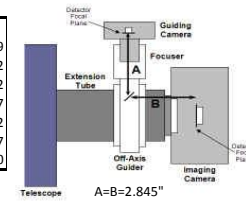

STL CCD & MMOAG		11.09 remaining BF
Focuser (racked in)	3	8.09
Focus position (0 to 1.3")	0.27	7.82
SecureFit CCD Spacer - 200361-1	3.8	4.02
Adapter SecureFit to Monster MOAG - 200394	0.55	3.47
Monster MOAG - MMOAG	1.25	2.22
AstroDon Adapter - MMOAG-STL-L	0.75	1.47
SBIG STL Camera with mounting block	1.47	0