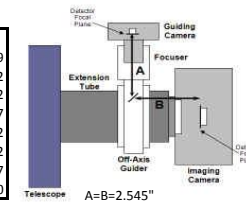

STL CCD, FW8 FILTER WHEEL & MMOAG		11.09 remaining BF
Focuser (racked in)	3	8.09
Focus position (0 to 1.3")	0.57	7.52
SecureFit CCD Spacer - 200361-2	3.8	3.72
Adapter SecureFit to Monster MOAG - 200394	0.55	3.17
Monster MOAG - MMOAG	1.25	1.92
AstroDon Adapter - MMOAG-STL-S	0.1	1.82
SBIG FW8 Filter Wheel	0.35	1.47
SBIG STL Camera with mounting block	1.47	0