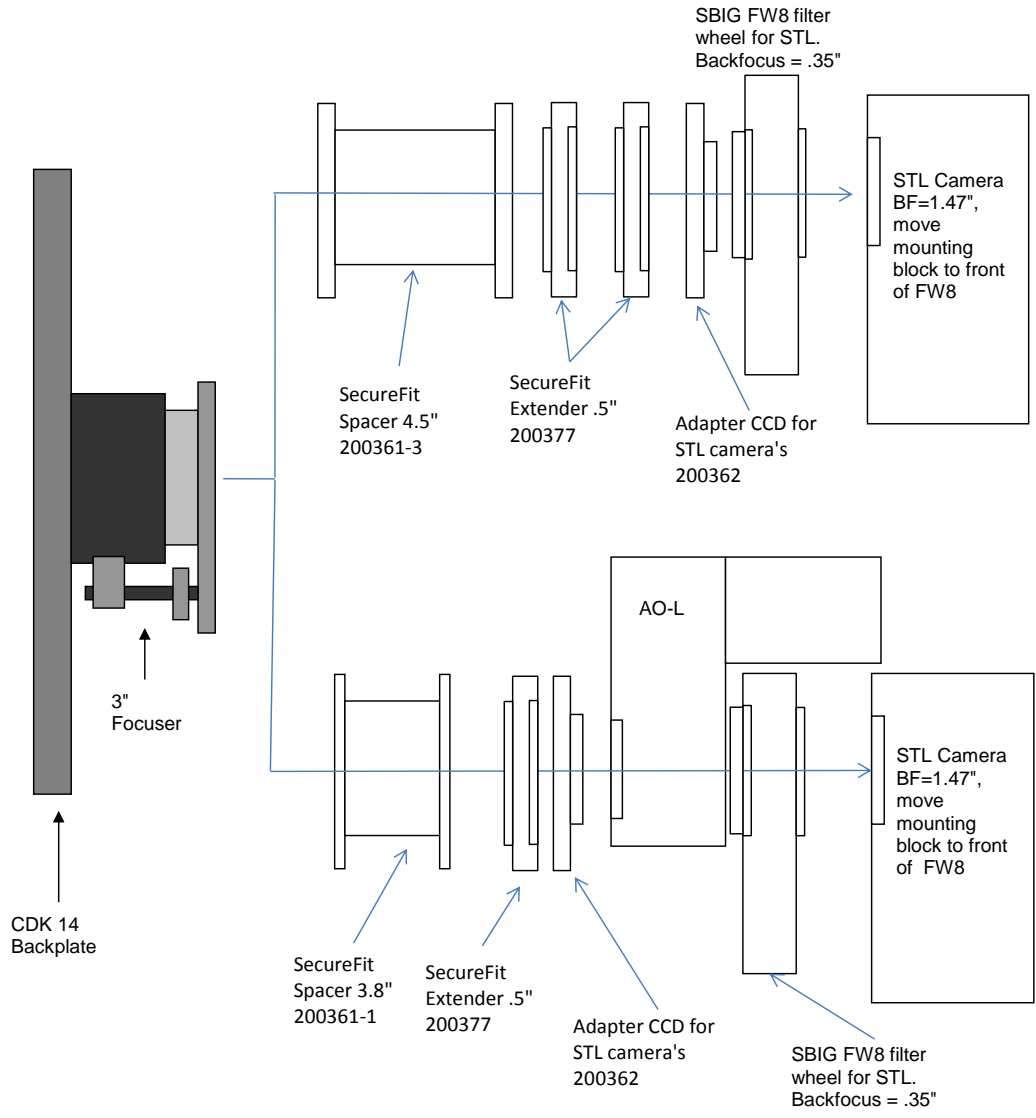

PLANEWAVE INSTRUMENTS
SECUREFIT CCD SPACERS FOR STL CAMERAS
for CDK14

STL w/ FW8		11.09 remaining BF
Focuser racked in	3	8.09
Focus position (0 to 1.3")	0.52	7.57
SecureFit CCD Spacer 4.4" - 200361-3	4.5	3.07
SecureFit CCD Extender .5" - 200377	0.5	2.57
SecureFit CCD Extender .5" - 200377	0.5	2.07
CCD Adapter, STL - 200362	0.25	1.82
FW8	0.35	1.47
SLT Back Focus	1.47	0

STL + FW8 + AO-L		11.09 remaining BF
Focuser racked in	3	8.09
Focus position (0 to 1.3")	0.23	7.86
SecureFit CCD Spacer 3.8" - 200361-1	3.8	4.06
SecureFit CCD Extender .5" - 200377	0.5	3.56
CCD Adapter, STL - 200362	0.25	3.31
AO-L	1.49	1.82
FW8	0.35	1.47
SLT Back Focus	1.47	0