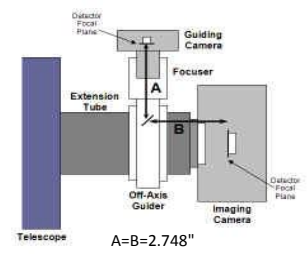

STXL w/ Self Guiding FW		11.09	remaining BF
Focuser racked in		3	8.09
Focuser position (0-1.3")		0.292	7.798
SecureFit CCD Spacer - 200361-2		2.1	5.698
SecureFit Extender - 200377		0.5	5.198
SecureFit Extender - 200377		0.5	4.698
CCD Adapter STX - 600335		0.722	3.976
AO-X (w/ threaded adapter attached)		1.38	2.596
AO-X to FW adapter (SBIG)		0.2	2.396
STXL Camera w/FW8G-STXL Attached		2.396	0