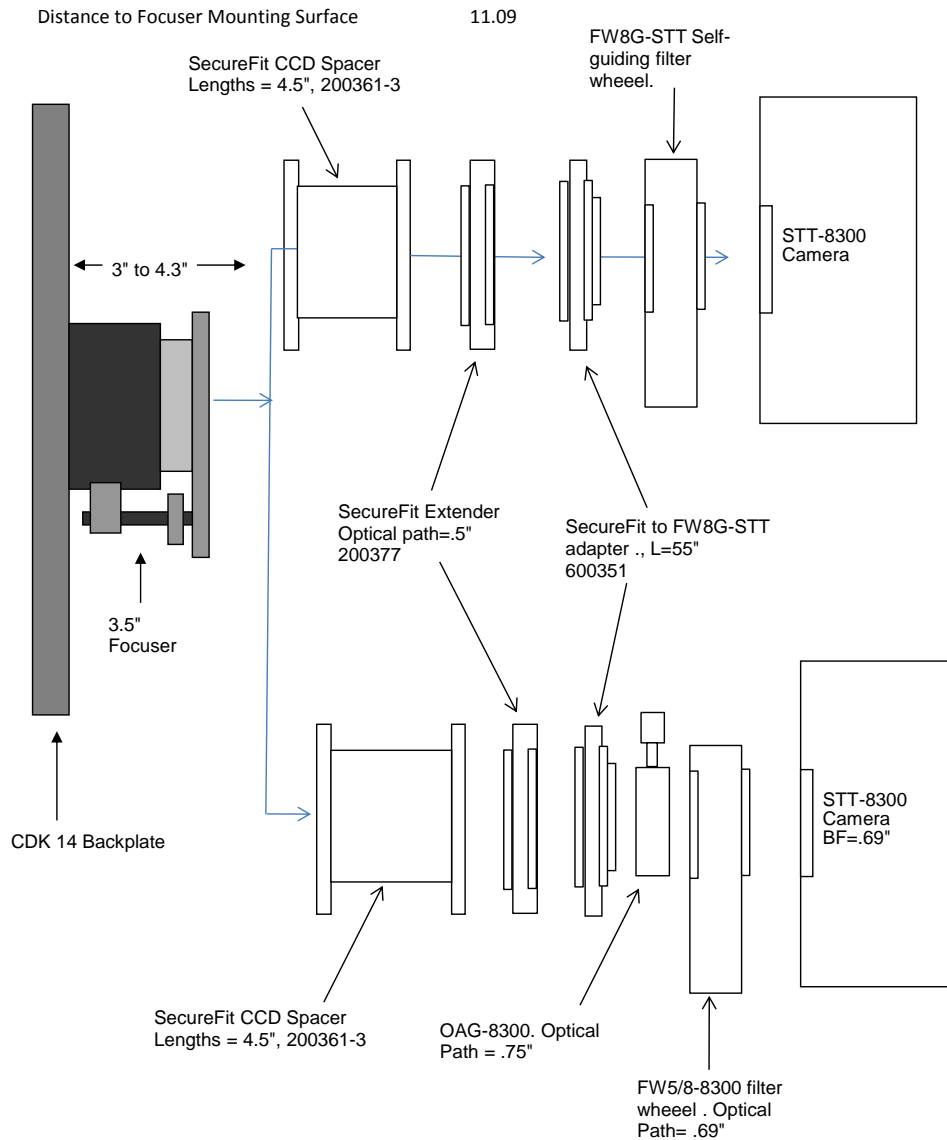

PLANEWAVE INSTRUMENTS
CDK14 SECUREFIT SPACERS FOR STT CAMERAS

STT8300 Camera w/ Self Guiding Filter Wheel	11.09	remaining BF
Focuser racked in	3	8.09
Focuser position (0-1.3")	0.412	7.678
SecureFit Spacer 4.5- 200361-3	4.5	3.178
CCD SecureFit Extender - 200377	0.5	2.678
SecureFit to FW8G-STT - 600351	0.55	2.128
FW8G-SST attached to STT-8300 Camera	2.128	0

STT8300 Camera w/Filter Wheel, OAG8300	11.09	remaining BF
Focuser racked in	3	8.09
Focuser position (0-1.3")	0.31	7.78
SecureFit Spacer 4.5- 200361-3	4.5	3.28
CCD SecureFit Extender - 200377	0.5	2.78
SecureFit to FW8G-STT - 600351	0.55	2.23
OAG-8300	0.75	1.48
FW5-8300 / FW8-8300	0.79	0.69
STT-8300 Camera	0.69	0