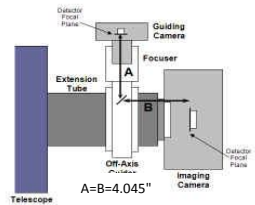

STL CCD, FW8, Pyxis & MMOAG		11.09 remaining BF
Focuser (racked in)	3	8.09
Focus position (0 to 1.3")	0.115	7.975
PW 14/17/20 to Optec-3600 dovetail adapter - 17828	0.235	7.74
Optec Pyxis 3 inch Camera Rotator	2.4	5.34
Optec Pyxis 3 inch to SecureFit Adapter - 17835	0.5	4.84
Adapter SecureFit to Monster MOAG - 200394	0.55	4.29
Monster MOAG - MMOAG	1.25	3.04
AstroDon Adapter - MMOAG-CFW-A	0.2	2.84
SBIG Flat adapter 3 inch-24 female -600337	0.2	2.64
SBIG FW8 Filter Wheel	1.25	1.39
SBIG STX Camera without threaded adapter ring	1.39	0