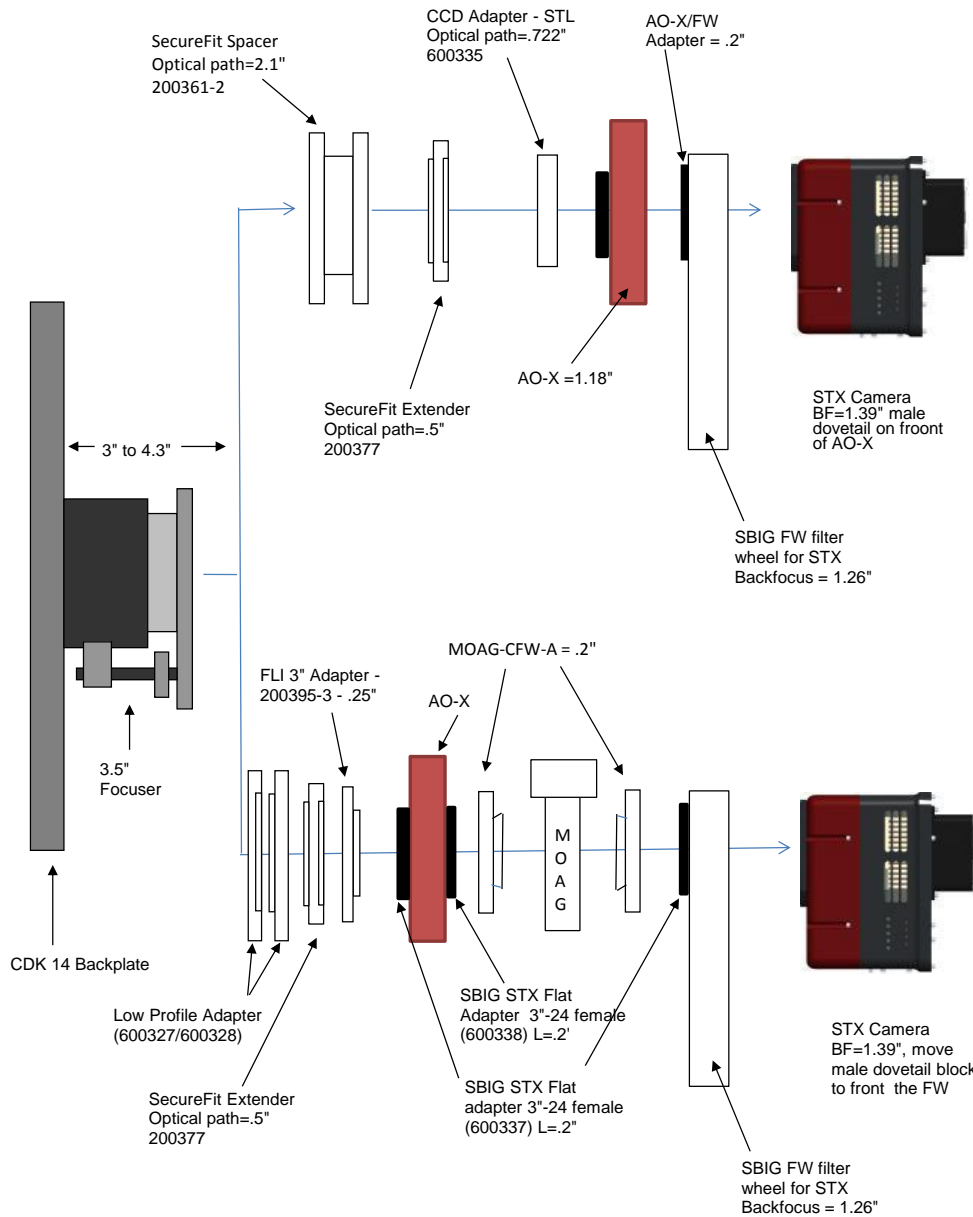

PLANEWAVE INSTRUMENTS
CDK14 SPACERS FOR STX CAMERAS & AO-X

STX camera, AO-X, CFW		11.09 remaining BF
Focuser racked in	3	8.09
Focuser position (0-1.3")	0.54	7.55
SecureFit Spacer- 200361-2	2.1	5.45
SecureFit 1/2" Spacer - 200377	0.5	4.95
CCD SecureFit to STL - 600335	0.722	4.23
AO-X (W/ Threaded adapter attached)	1.38	2.85
AO-X to FW Adapter	0.2	2.65
SBIG Filter Wheel	1.26	1.39
STX Back Focus	1.39	0.00

STX camera and MMOAG		11.09 remaining BF
Focuser racked in	3	8.09
Focuser position (0-1.3")	0.76	7.33
Low profile adapters- 600327/328	0.5	6.83
SecureFit 1/2" Spacer - 200377	0.5	6.33
SecureFit to 3"-24 male (FLI and SBIG) - 200395-3	0.25	6.08
SBIG Flat Adapter (3"-24 female) - 600337	0.2	5.88
AO-X	1.18	4.7
SBIG Flat Adapter (3"-24 female) - 600338	0.2	4.5
MOAG-CWF-A	0.2	4.3
AstroDon part - MMOAG	1.25	3.05
MOAG-CWF-A	0.2	2.85
SBIG Flat Adapter (3"-24 female) - 600337	0.2	2.65
Filter Wheel, FW8	1.26	1.39
SLX Back Focus	1.39	0