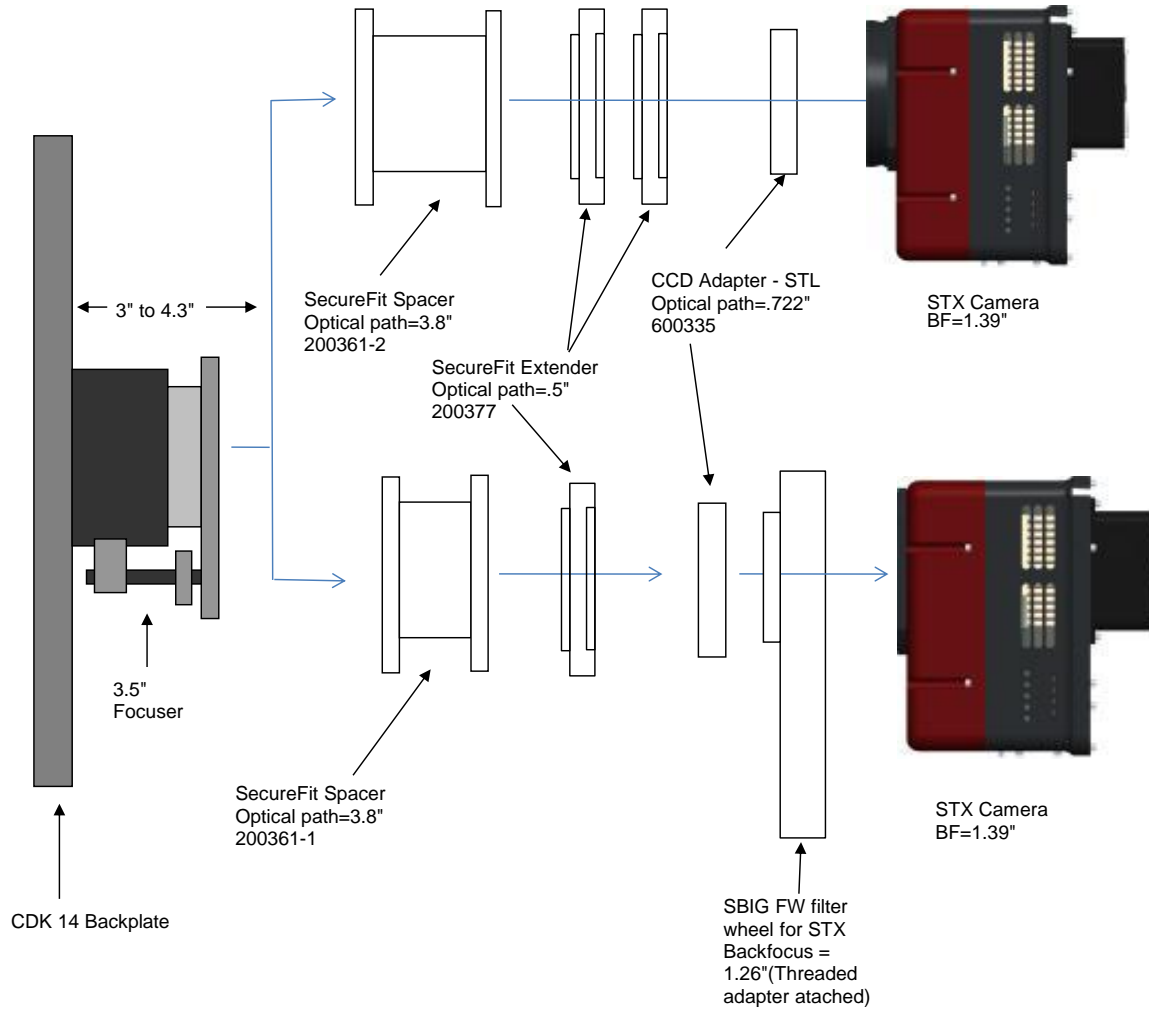

PLANEWAVE INSTRUMENTS
CDK14 SPACERS FOR STX CAMERAS

STX	11.09	remaining BF
Focuser racked in	3	8.09
Focuser position (0-1.3")	0.478	7.612
CCD Spacer 4.5" - 200361-3	4.5	3.112
CCD SecureFit Extender - 200377	0.5	2.612
CCD SecureFit Extender - 200377	0.5	2.112
CCD Adapter STX - 600335	0.722	1.39
STX Back Focus w/ mounting adapter	1.39	0

STX w/ FW	11.09	remaining BF
Focuser racked in	3	8.09
Focuser position (0-1.3")	0.418	7.672
CCD Spacer 3.8" - 200361-1	3.8	3.872
SecureFit Extender - 200377	0.5	3.372
CCD Adapter STX - 600335	0.722	2.65
Filter Wheel (w/threaded adapter ring attached)	1.26	1.39
STX Back Focus	1.39	0