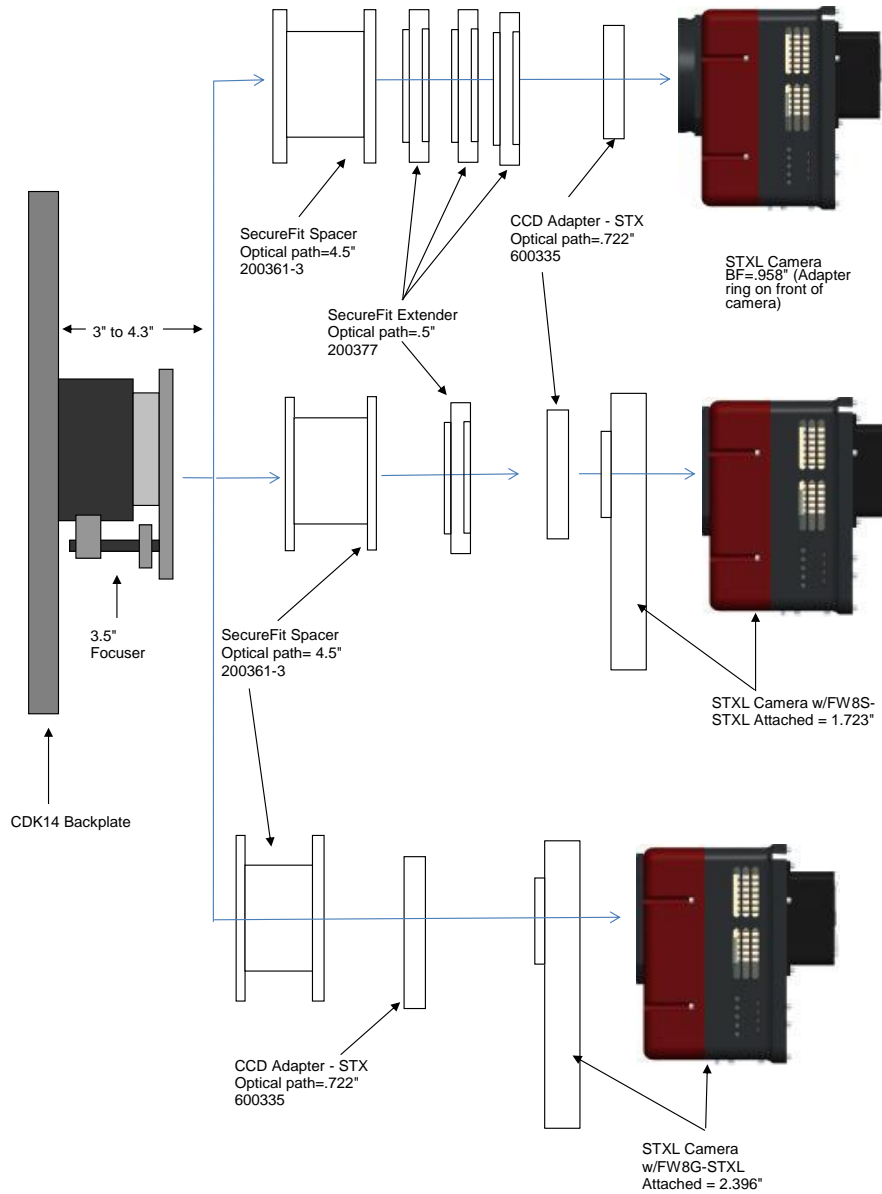

PLANEWAVE INSTRUMENTS
CDK14 SPACERS FOR STXL CAMERAS

STXL	11.09	remaining BF
Focuser (200340) racked in	3	8.09
Focuser position (0-1.3")	0.41	7.68
SecureFit CCD Spacer - 200361-3	4.5	3.18
CCD SecureFit Extender - 200377	0.5	2.68
CCD SecureFit Extender - 200377	0.5	2.18
CCD SecureFit Extender - 200377	0.5	1.68
CCD Adapter STX - 600335	0.722	0.958
STXL Back Focus w/ threaded adapter ring attached	0.958	0

STXL w/ Standard FW	11.09	remaining BF
Focuser (200340) racked in	3	8.09
Focuser position (0-1.3")	0.645	7.445
SecureFit CCD Spacer - 200361-3	4.5	2.945
SecureFit Extender - 200377	0.5	2.445
CCD Adapter STX - 600335	0.722	1.723
STXL Camera w/FW8S-STXL Attached	1.723	0

STXL w/ Standard FW & IRF0	11.09	remaining BF
Focuser (600180) racked in	3.5	7.59
Focuser position (0-1.3")	0.345	7.245
SecureFit CCD Spacer - 200361-3	3.8	3.445
SecureFit Extender - 200377	0.5	2.945
SecureFit Extender - 200377	0.5	2.445
CCD Adapter STX - 600335	0.722	1.723
STXL Camera w/FW8S-STXL Attached	1.723	0

STXL w/ Self Guiding FW	11.09	remaining BF
Focuser racked in	3	8.09
Focuser position (0-1.3")	0.472	7.618
SecureFit CCD Spacer - 200361-3	4.5	3.118
CCD Adapter STX - 600335	0.722	2.396
STXL Camera w/FW8G-STXL Attached	2.396	0

STXL w/ Self Guiding FW & IRF90	11.09	remaining BF
Focuser (600180) racked in	3.5	7.59
Focuser position (0-1.3")	0.672	6.918
SecureFit CCD Spacer - 200361-1	3.8	3.118
CCD Adapter STX - 600335	0.722	2.396
STXL Camera w/FW8G-STXL Attached	2.396	0