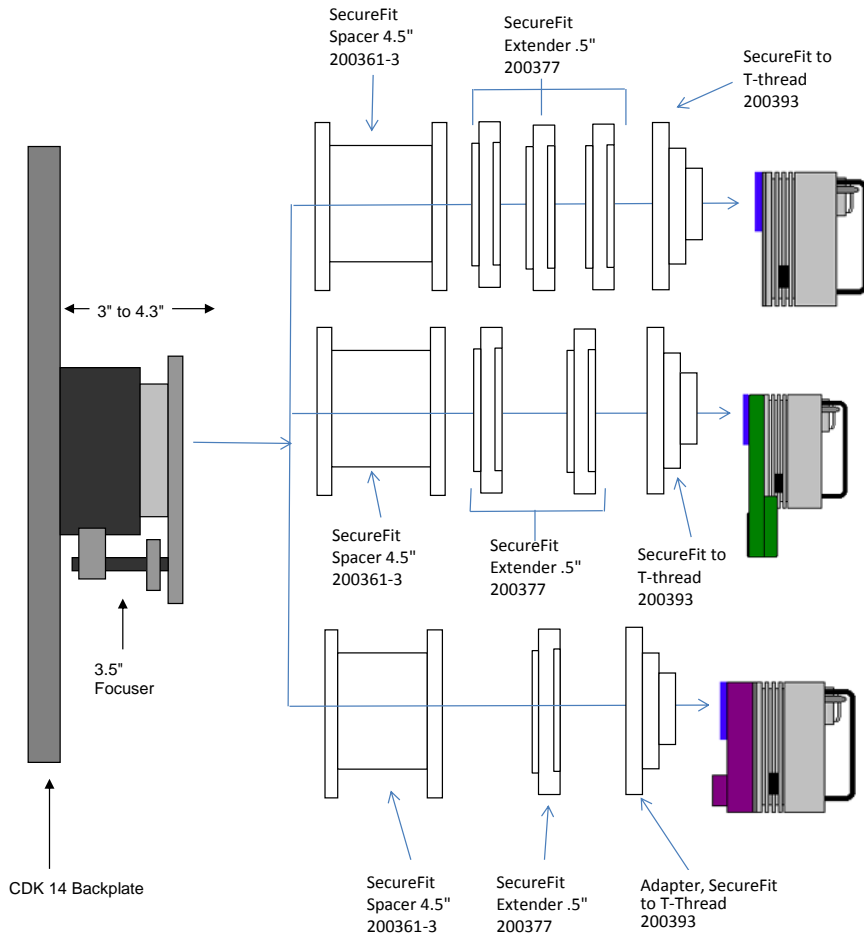

PLANEWAVE INSTRUMENTS
CDK14 SECUREFIT CCD SPACERS FOR ST CAMERAS

SecureFit w/ ST		11.09 remaining BF
Focuser racked in	3	8.09
Focuser Position (0 - 1.3")	0.528	7.562
SecureFit 4.5 - 200361-3	4.5	3.062
CCD SecureFit Extender - 200377	0.5	2.562
CCD SecureFit Extender - 200377	0.5	2.062
CCD SecureFit Extender - 200377	0.5	1.562
Adapter, SecureFit to T thread - 200393	0.55	1.012
ST Back Focus (with D-block)	1.012	0

SecureFit with ST and CFW10		11.09 remaining BF
Focuser racked in	3	8.09
Focuser Position (0 - 1.3")	0.448	7.642
SecureFit 4.5 - 200361-3	4.5	3.142
SecureFit Extender - 200377	0.5	2.642
SecureFit Extender - 200377	0.5	2.142
Adapter, SecureFit to T thread - 200393	0.55	1.592
ST w/ CFW10 Back Focus (with D-block)	1.592	0

SecureFit with ST and CFW10SA		11.09 remaining BF
Focuser racked in	3	8.09
Focuser Position (0 - 1.3")	0.73	7.36
SecureFit 4.5 - 200361-3	4.5	2.86
SecureFit Extender - 200377	0.5	2.36
Adapter, SecureFit to T thread - 200393	0.55	1.81
ST w/ CFW10 Back Focus, (w/ D-block)	1.81	0

SecureFit with ST and CFW8		11.09 remaining BF
Focuser racked in	3	8.09
Focuser Position (0 - 1.3")	0.528	7.562
SecureFit 4.5 - 200361-3	4.5	3.062
SecureFit Extender - 200377	0.5	2.562
Adapter, SecureFit to T thread - 200393	0.55	2.012
ST w/ CFW8 Back Focus, (w/ D-block)	2.012	0