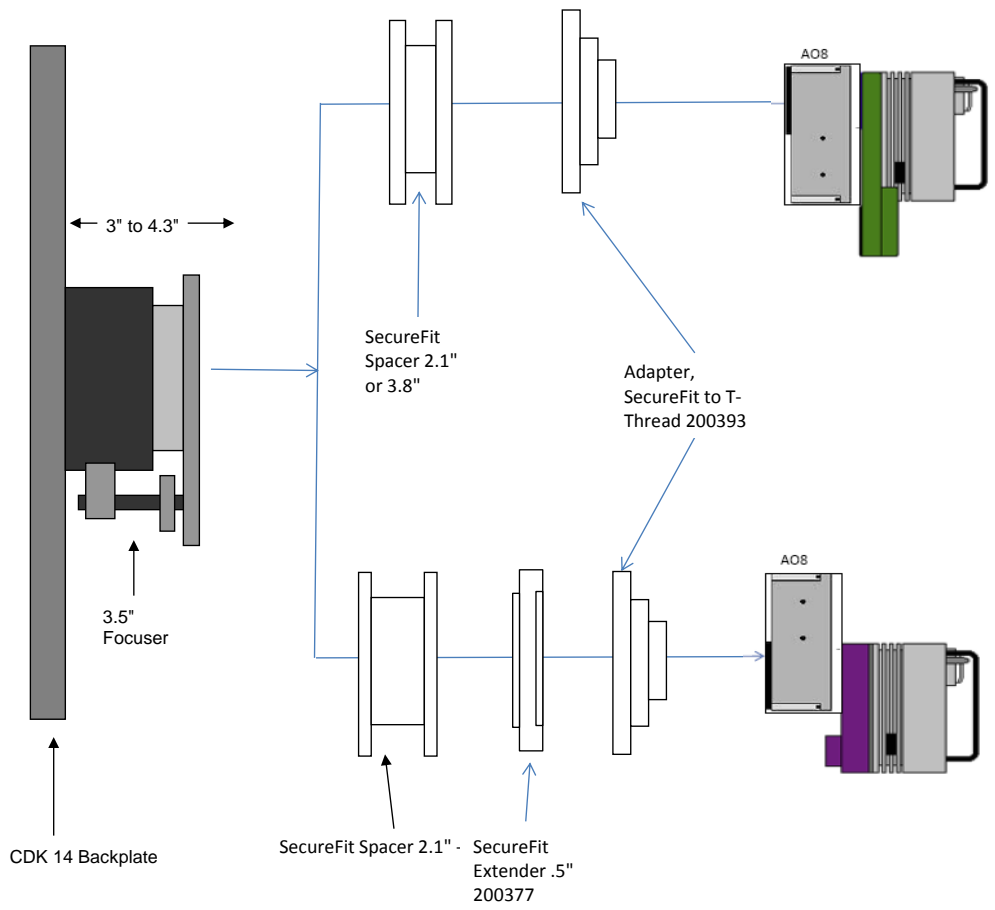

PLANEWAVE INSTRUMENTS
CDK14 SECUREFIT CCD SPACERS FOR ST CAMERAS

SecureFit with ST, CFW10, & AO-8	11.09 remaining BF	
Focuser racked in	3	8.09
Focuser Position (0 - 1.3")	0.248	7.842
SecureFit Spacer 2.1 - 200361-2	3.8	4.042
Adapter, SecureFit to T thread - 200393	0.55	3.492
AO-8, 1.9" of backfocus + .27 for D-block	2.17	1.322
ST w/ CFW10 Back Focus (w/o D-block)	1.322	0

SecureFit with ST and CFW10SA	11.09 remaining BF	
Focuser racked in	3	8.09
Focuser Position (0 - 1.3")	0.73	7.36
SecureFit Spacer 4.5 - 200361-3	4.5	2.86
SecureFit Extender - 200377	0.5	2.36
Adapter, SecureFit to T thread - 200393	0.55	1.81
ST w/ CFW10 Back Focus, (w/ D-block)	1.81	0

SecureFit with ST, CFW8, & AO-8	11.09 remaining BF	
Focuser racked in	3	8.09
Focuser Position (0 - 1.3")	0.758	7.332
SecureFit Spacer 2.1 - 200361-2	2.1	5.232
SecureFit Extender - 200377	0.5	4.732
Adapter, SecureFit to T thread - 200393	0.55	4.182
AO-8, 1.9" of backfocus + .27 for D-block	2.17	2.012
ST w/ CFW8 Back Focus, (w/ D-block)	2.012	0