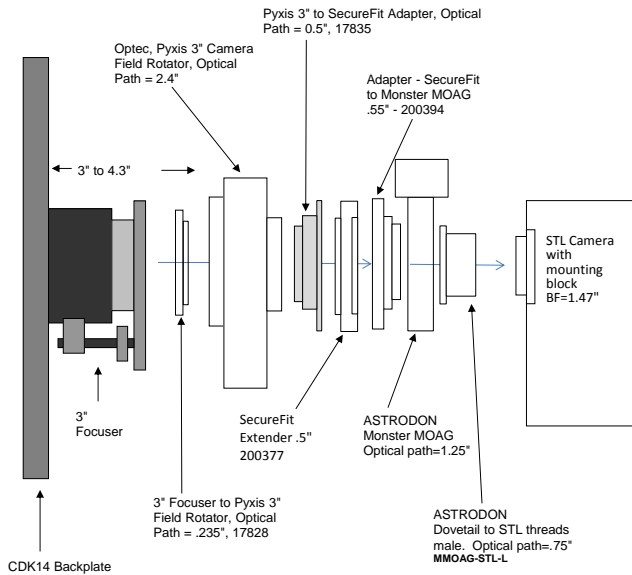

STL CCD, Pyxis & MMOAG		11.09 remaining BF
Focuser (racked in)	3	8.09
Focus position (0 to 1.3")	0.435	7.655
3" Focuser to Pyxis Rotator - 17828	0.235	7.42
Optec Pyxis 3" Camera Rotator	2.4	5.02
Optec Pyxis 3" to SecureFit Adapter - 17835	0.5	4.52
SecureFit Extender - 200377	0.5	4.02
Adapter SecureFit to Monster MOAG - 200394	0.55	3.47
Monster MOAG - MMOAG	1.25	2.22
AstroDon Adapter - MMOAG-STL-L	0.75	1.47
SBIG STL Camera with mounting block	1.47	0

STL CCD, FW8, Pyxis & MMOAG		11.09 remaining BF
Focuser (racked in)	3	8.09
Focus position (0 to 1.3")	0.735	7.355
3" Focuser to Pyxis Rotator - 17828	0.235	7.12
Optec Pyxis 3" Camera Rotator	2.4	4.72
Optec Pyxis 3" to SecureFit Adapter - 17835	0.5	4.22
SecureFit Extender - 200377	0.5	3.72
Adapter SecureFit to Monster MOAG - 200394	0.55	3.17
Monster MOAG - MMOAG	1.25	1.92
AstroDon Adapter - MMOAG-STL-S	0.1	1.82
SBIG FW8 Filter Wheel	0.35	1.47
SBIG STL Camera with mounting block	1.47	0