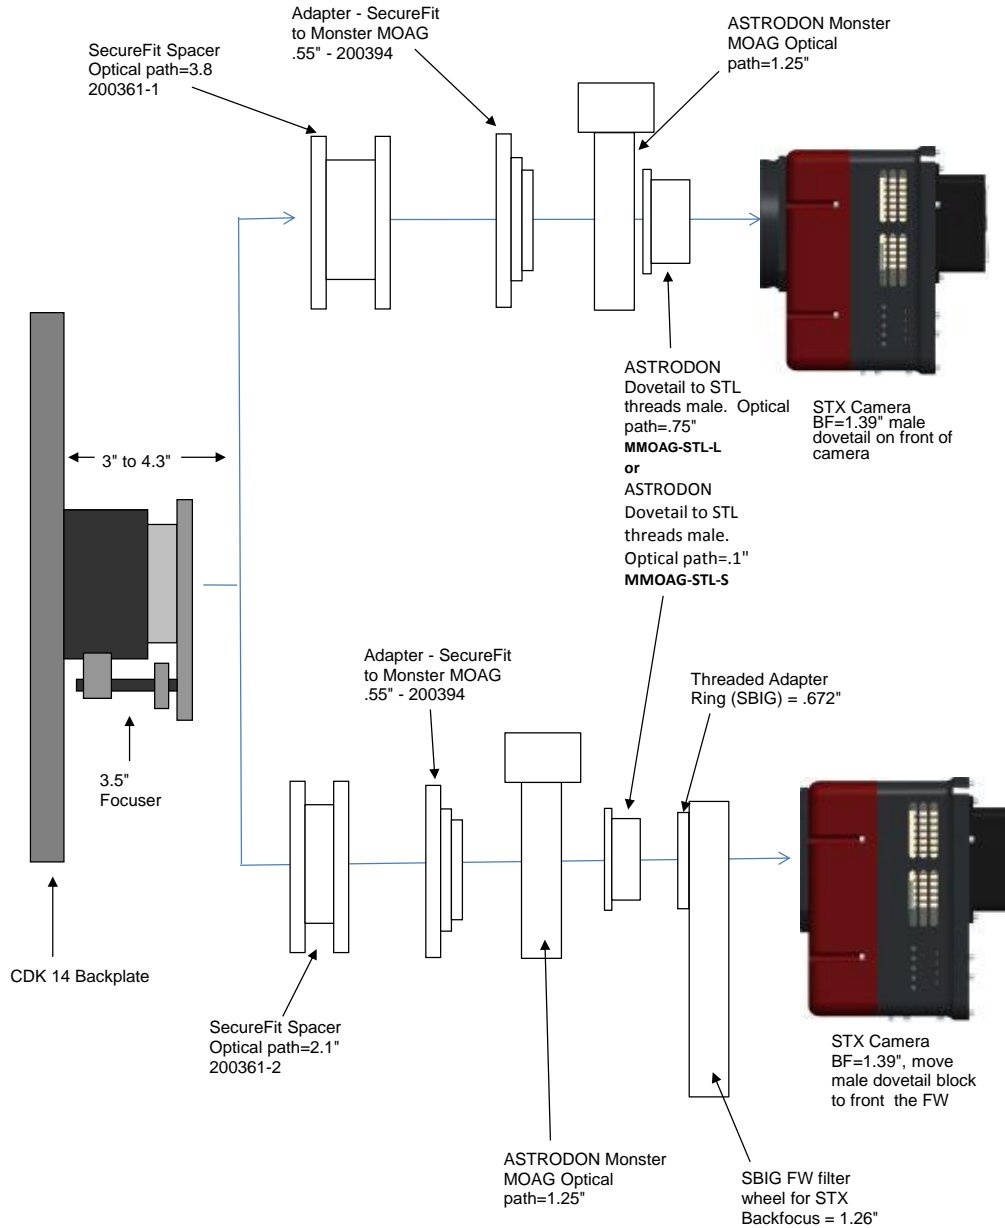

PLANEWAVE INSTRUMENTS
CDK14 SPACERS FOR STX CAMERAS

STX camera and MMOAG		11.09 remaining BF
Focuser racked in	3	8.09
Focuser position (0-1.3")	0.35	7.74
CCD Spacer 3.8 - 200361-1	3.8	3.94
CCD SecureFit to MMOAG - 200394	0.55	3.39
AstroDon part - MMOAG	1.25	2.14
MMOAG-STL-L	0.75	1.39
STX Back Focus	1.39	0

STX camera and MMOAG		11.09 remaining BF
Focuser racked in	3	8.09
Focuser position (0-1.3")	0.5	7.59
CCD Spacer 2.1 - 200361-2	3.8	3.79
SecureFit Extender - 200377	0.5	3.29
CCD SecureFit to MMOAG - 200394	0.55	2.74
AstroDon part - MMOAG	1.25	1.49
AstroDon part - MMOAG-STL-S	0.1	1.39
SLT Back Focus	1.39	0

STX camera and MMOAG		11.09 remaining BF
Focuser racked in	3	8.09
Focuser position (0-1.3")	0.77	7.32
CCD Spacer 2.1 - 200361-2	2.1	5.22
CCD SecureFit to MMOAG - 200394	0.55	4.67
AstroDon part - MMOAG	1.25	3.42
AstroDon part - MMOAG-STL-S	0.1	3.32
Filter Wheel, FW8	1.93	1.39
SLX Back Focus	1.39	0