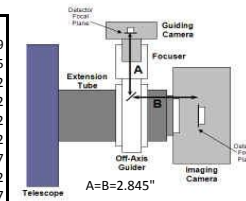

STL CCD, Pyxis & MMOAG		11.09 remaining BF
Focuser (racked in)	3	8.09
Focus position (0 to 1.3")	0.435	7.655
3" Focuser to Pyxis Rotator - 17828	0.235	7.42
Optec Pyxis 3" Camera Rotator	2.4	5.02
Optec Pyxis 3" to SecureFit Adapter - 17835	0.5	4.52
SecureFit Extender - 200377	0.5	4.02
Adapter SecureFit to Monster MOAG - 200394	0.55	3.47
Monster MOAG - MMOAG	1.25	2.22
AstroDon Adapter - MMOAG-STL-L	0.75	1.47
SBIG STL Camera with mounting block	1.47	0