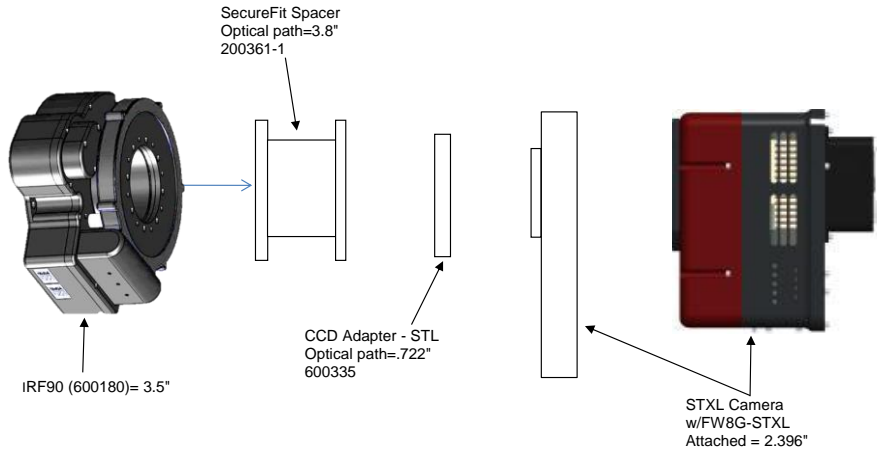

STXL, Self-Guiding FW, IRF90	11.09	remaining BF
IRF90 (600180)	3.5	7.59
Focus position (0 to 1.3")	0.672	6.918
SecureFit adapter 200361-1	3.8	3.118
CCD Adapter STX - 600335	0.722	2.396
STXL Camera w/FW8G-STXL Attached	2.396	0