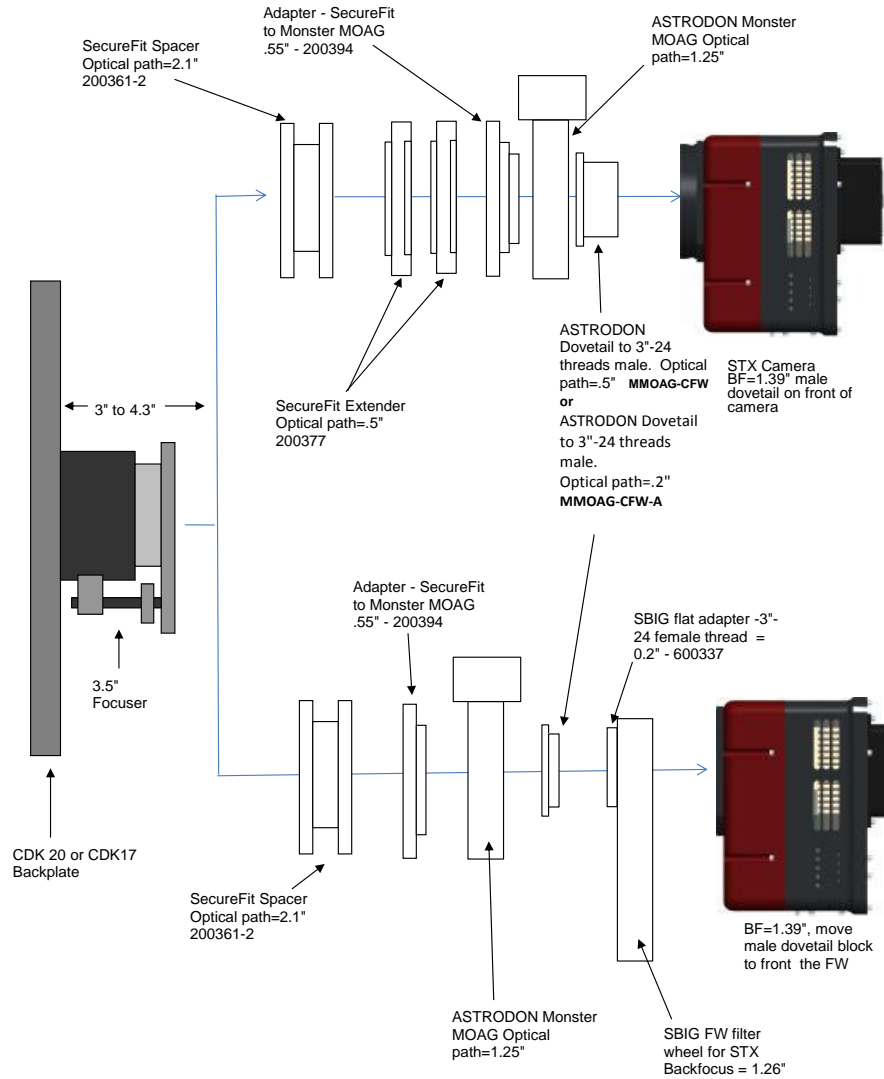

PLANEWAVE INSTRUMENTS
CDK17 SPACERS FOR STX CAMERAS

STX camera and MMOAG		10.24	remaining BF
Focuser racked in	3	7.24	
Focuser position (0-1.3")	0.7	6.54	
CCD Spacer 2.1 - 200361-2	2.1	4.44	
SecureFit 1/2" Spacer - 200377	0.5	3.94	
CCD SecureFit to MMOAG - 200394	0.55	3.39	
Monster MOAG	1.25	2.14	
MMOAG-STL-L	0.75	1.39	
STX Back Focus	1.39	0	

STX camera and MMOAG		10.24	remaining BF
Focuser racked in	3	7.24	
Focuser position (0-1.3")	0.45	6.79	
CCD Spacer 2.1 - 200361-2	2.1	4.69	
SecureFit 1/2" Spacer - 200377	0.5	4.19	
SecureFit 1/2" Spacer - 200377	0.5	3.69	
CCD SecureFit to MMOAG - 200394	0.55	3.14	
Monster MMOAG	1.25	1.89	
MMOAG-CFW	0.5	1.39	
SLT Back Focus	1.39	0	

STX camera and MMOAG		10.24	remaining BF
Focuser racked in	3	7.24	
Focuser position (0-1.3")	0.29	6.95	
CCD Spacer 2.1 - 200361-2	2.1	4.85	
CCD SecureFit to MMOAG - 200394	0.55	4.3	
AstroDon part - MMOAG	1.25	3.05	
AstroDon part - MMOAG-CFW-A	0.2	2.85	
SBIG Flat Adapter - 600337	0.2	2.65	
Filter Wheel, FW8	1.26	1.39	
SLX Back Focus	1.39	0