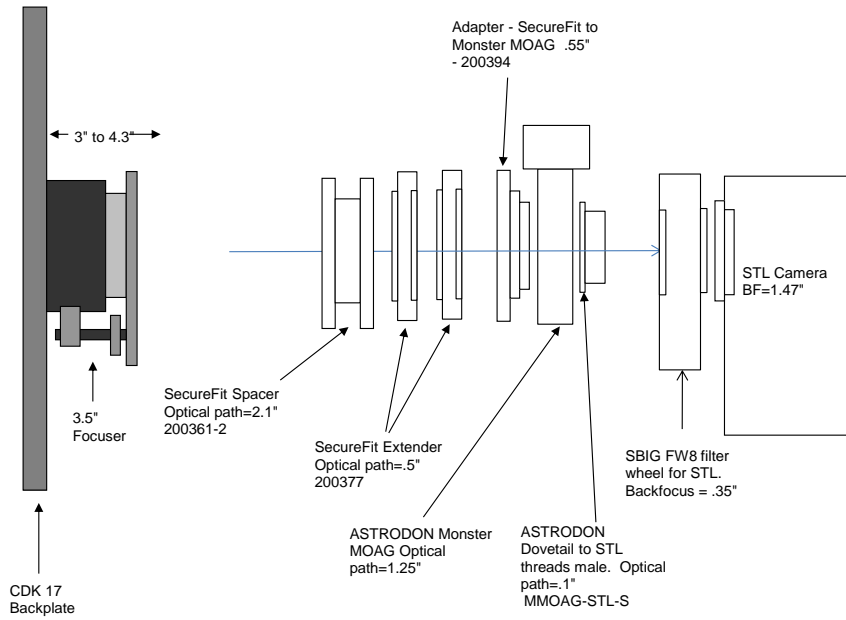

PLANEWAVE INSTRUMENTS
CDK 17 SPACERS FOR STL CAMERAS