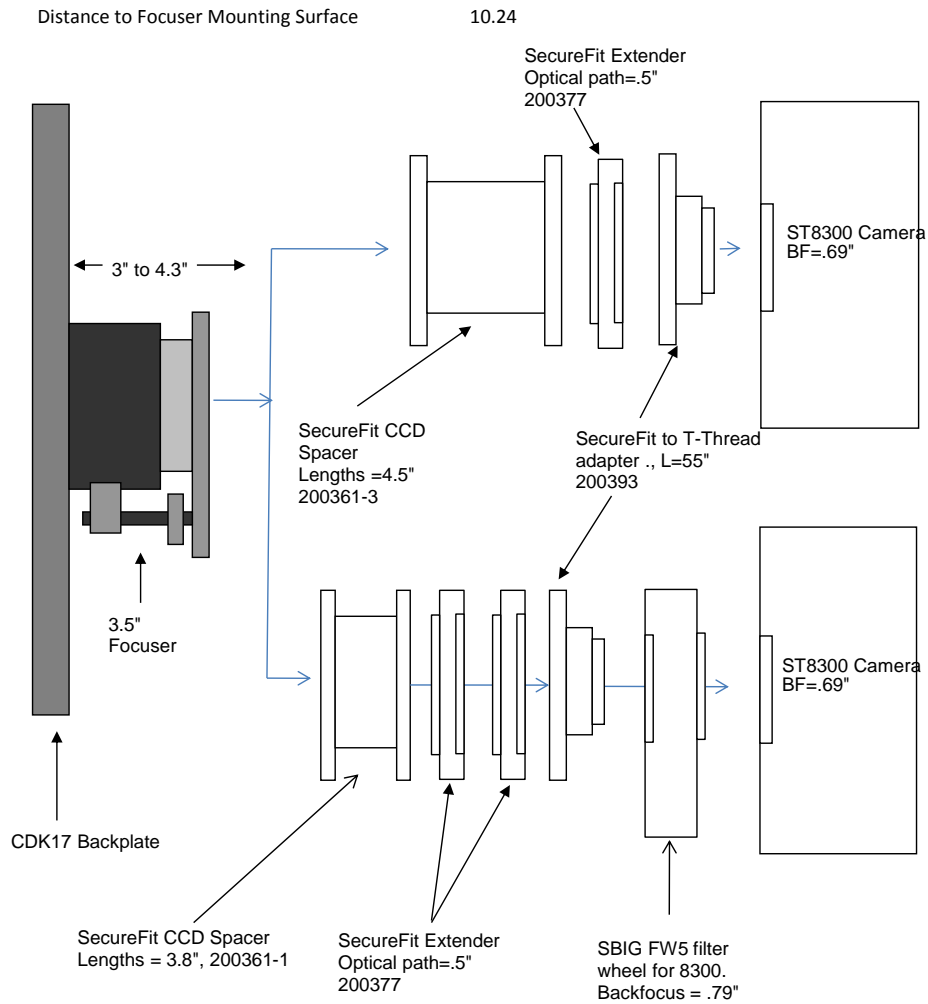

PLANEWAVE INSTRUMENTS
CDK17 SECUREFIT SPACERS FOR ST8300 CAMERAS

ST8300 Camera Alone		10.24 remaining BF
Focuser racked in	3	7.24
Focuser position (0-1.3")	1	6.24
CCD Spacer 4.5- 200361-3	4.5	1.74
CCD SecureFit Extender - 200377	0.5	1.24
SecureFit to T-Thread - 200393	0.55	0.69
SLT Back Focus	0.69	0

ST8300 Camera FW8 or FW5 for 8300		10.24 remaining BF
Focuser racked in	3	7.24
Focuser position (0-1.3")	0.41	6.83
CCD Spacer 3.8 - 200361-1	3.8	3.03
CCD SecureFit Extender - 200377	0.5	2.53
CCD SecureFit Extender - 200377	0.5	2.03
SecureFit to T-Thread - 200393	0.55	1.48
FW5 or 8 for 8300, Back Focus = .79"	0.79	0.69
SLT Back Focus	0.69	0