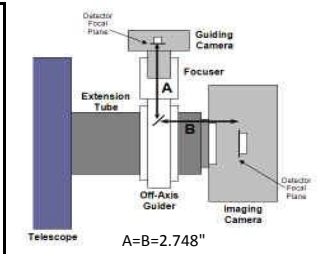

STXL w/ Self Guiding FW	10.24	remaining BF
Focuser racked in	3	7.24
Focuser position (0-1.3")	0.442	6.798
SecureFit CCD Spacer - 200361-2	2.1	4.698
CCD Adapter STX - 600335	0.722	3.976
AO-X (w/ threaded adapter attached)	1.38	2.596
AO-X to FW adapter (SBIG)	0.2	2.396
STXL w/FW8G-STXL Attached	2.396	0