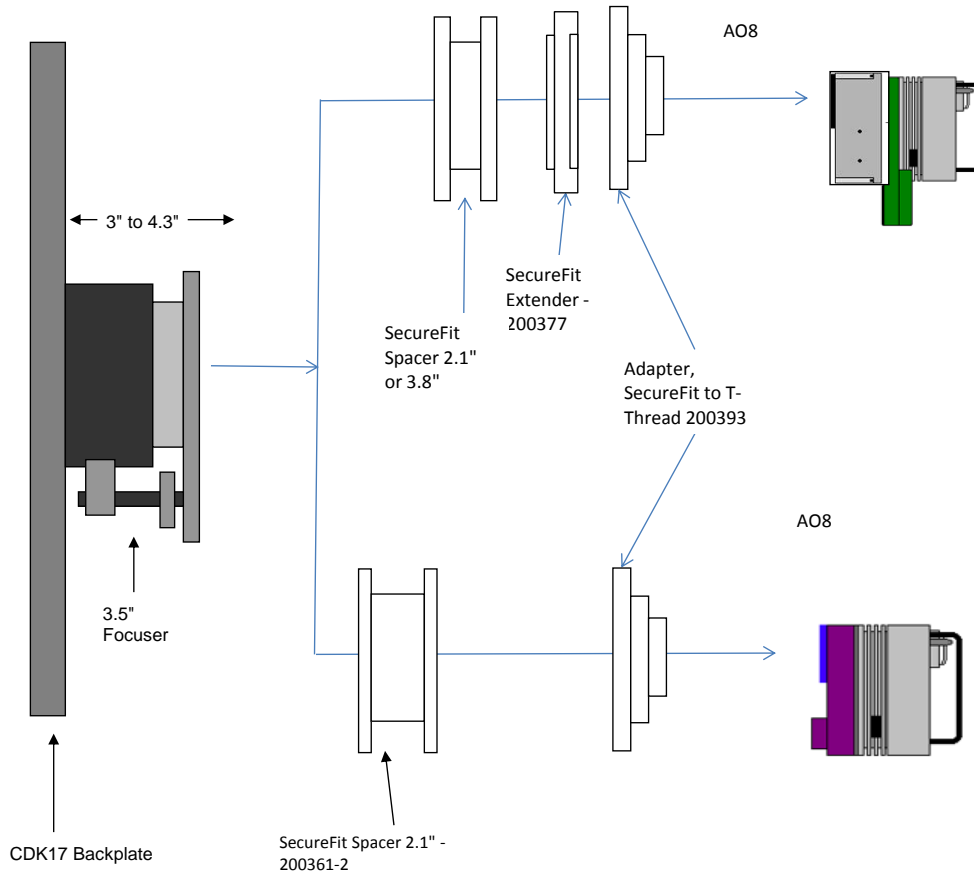

PLANEWAVE INSTRUMENTS
CDK17 SECUREFIT CCD SPACERS FOR ST CAMERAS

SecureFit with ST, CFW10, & AO-8		10.24 remaining BF
Focuser racked in	3	7.24
Focuser Position (0 - 1.3")	0.598	6.642
SecureFit Spacer 2.1 - 200361-2	2.1	4.542
SecureFit Extender - 200377	0.5	4.042
Adapter, SecureFit to T thread - 200393	0.55	3.492
AO-8, 1.9" of backfocus + .27 for D-block	2.17	1.322
ST w/ CFW10 Back Focus (w/o D-block)	1.322	0

SecureFit with ST and CFW10SA		10.24 remaining BF
Focuser racked in	3	7.24
Focuser Position (0 - 1.3")	0.58	6.66
SecureFit Spacer 3.8 - 200361-1	3.8	2.86
SecureFit Extender - 200377	0.5	2.36
Adapter, SecureFit to T thread - 200393	0.55	1.81
ST w/ CFW10 Back Focus, (w/ D-block)	1.81	0

SecureFit with ST, CFW8, & AO-8		10.24 remaining BF
Focuser racked in	3	7.24
Focuser Position (0 - 1.3")	0.408	6.832
SecureFit Spacer 2.1 - 200361-2	2.1	4.732
Adapter, SecureFit to T thread - 200393	0.55	4.182
AO-8, 1.9" of backfocus + .27 for D-block	2.17	2.012
ST w/ CFW8 Back Focus, (w/ D-block)	2.012	0