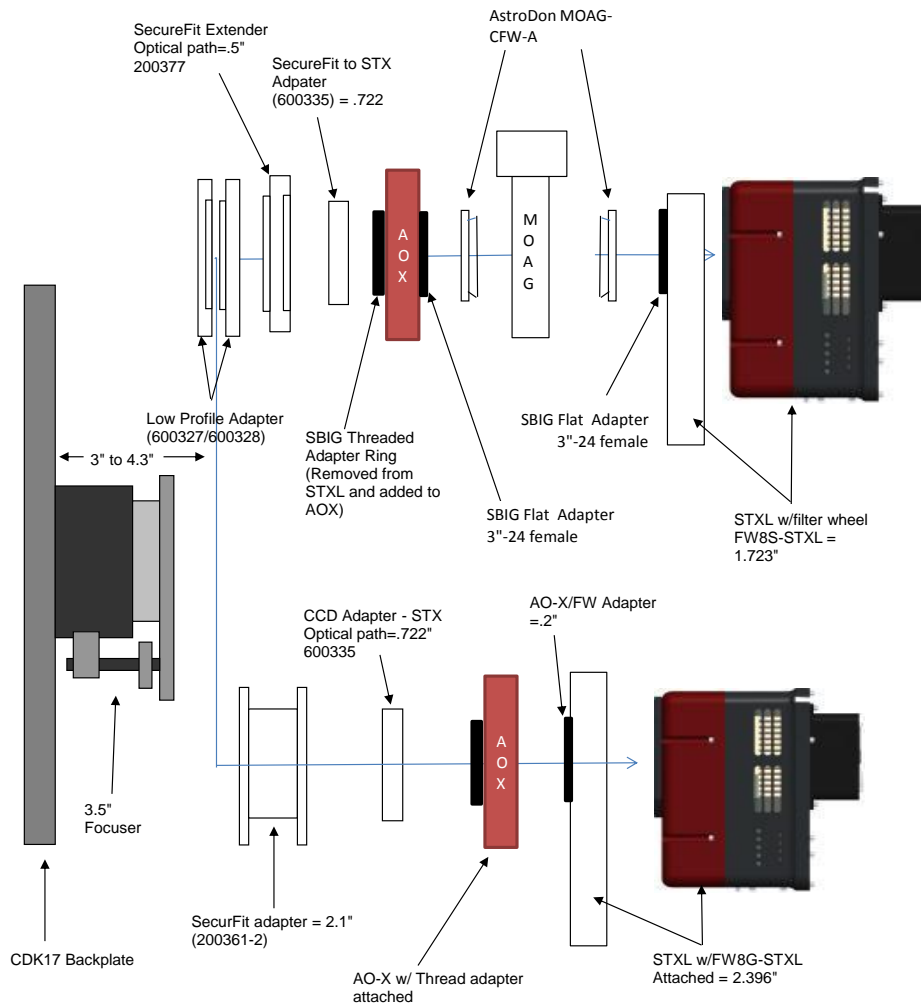

PLANEWAVE INSTRUMENTS
CDK17 SPACERS FOR STXL CAMERAS

STXL camera w standard FW and MMOAG	10.24	remaining BF
Focuser racked in	3	7.24
Focuser position (0-1.3")	0.565	6.675
Low profile adapters- 600327/600328	0.5	6.175
SecureFit Extender - 200377	0.5	5.675
CCD Adapter STX - 600335	0.722	4.953
AO-X	1.18	3.773
SBIG Flat Adapter (3"-24 female) - 600338	0.2	3.573
AstroDon MOAG-CFW-A	0.2	3.373
AstroDon - MMOAG	1.25	2.123
AstroDon MOAG-CFW-A	0.2	1.923
SBIG Flat Adapter (3"-24 female) - 600337	0.2	1.723
STXL w/filter wheel FW8S-STXL	1.723	0