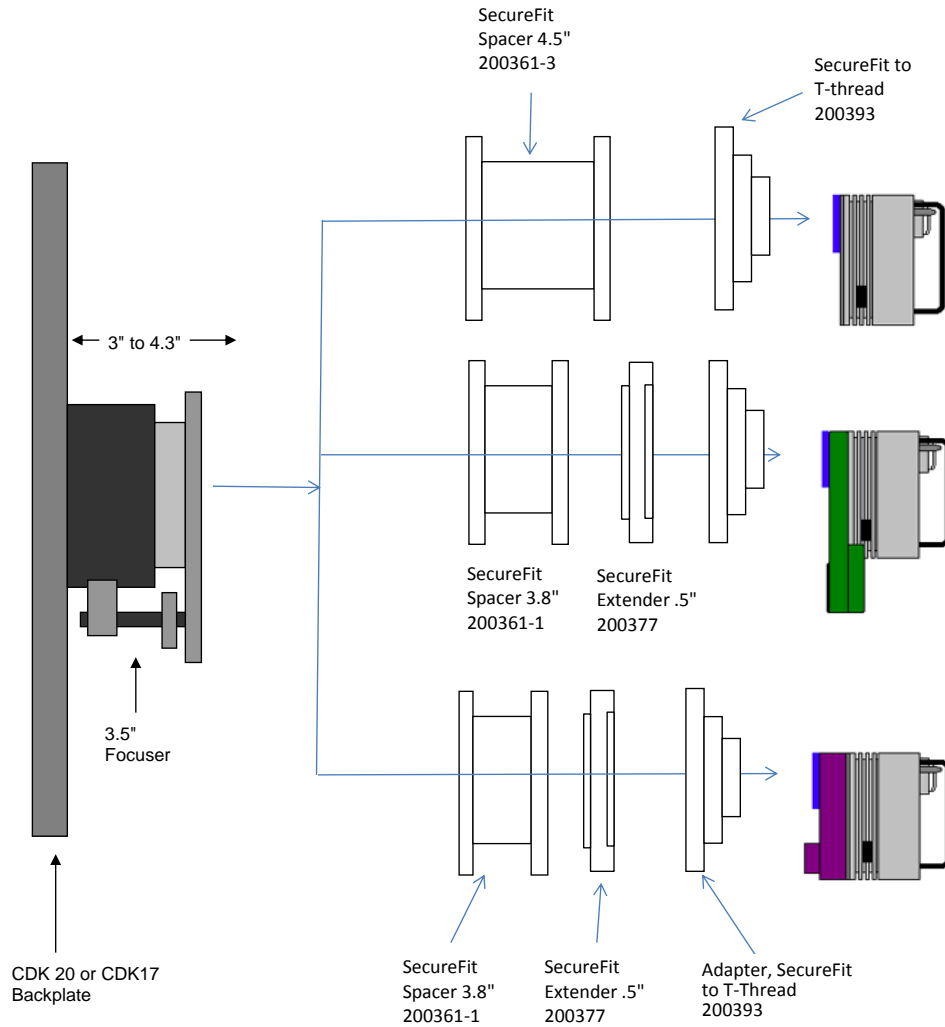

PLANEWAVE INSTRUMENTS
CDK17 SECUREFIT CCD SPACERS FOR ST CAMERAS

SecureFit w/ ST		10.24 remaining BF
Focuser racked in	3	7.24
Focuser Position (0 - 1.3")	0.678	6.562
SecureFit 4.5 - 200361-3	4.5	2.062
CCD SecureFit Extender - 200377	0.5	1.562
Adapter, SecureFit to T thread - 200393	0.55	1.012
ST Back Focus (with D-block)	1.012	0

SecureFit with ST and CFW10		10.24 remaining BF
Focuser racked in	3	7.24
Focuser Position (0 - 1.3")	0.798	6.442
SecureFit Spacer 3.8- 200361-1	3.8	2.642
SecureFit Extender - 200377	0.5	2.142
Adapter, SecureFit to T thread - 200393	0.55	1.592
ST w/ CFW10 Back Focus (with D-block)	1.592	0

SecureFit with ST and CFW10SA		10.24 remaining BF
Focuser racked in	3	7.24
Focuser Position (0 - 1.3")	0.58	6.66
SecureFit Spacer 3.8 - 200361-1	3.8	2.86
SecureFit Extender - 200377	0.5	2.36
Adapter, SecureFit to T thread - 200393	0.55	1.81
ST w/ CFW10 Back Focus, (w/ D-block)	1.81	0

SecureFit with ST and CFW8		10.24 remaining BF
Focuser racked in	3	7.24
Focuser Position (0 - 1.3")	0.378	6.862
SecureFit Spacer 3.8 - 200361-1	3.8	3.062
SecureFit Extender - 200377	0.5	2.562
Adapter, SecureFit to T thread - 200393	0.55	2.012
ST w/ CFW8 Back Focus, (w/ D-block)	2.012	0