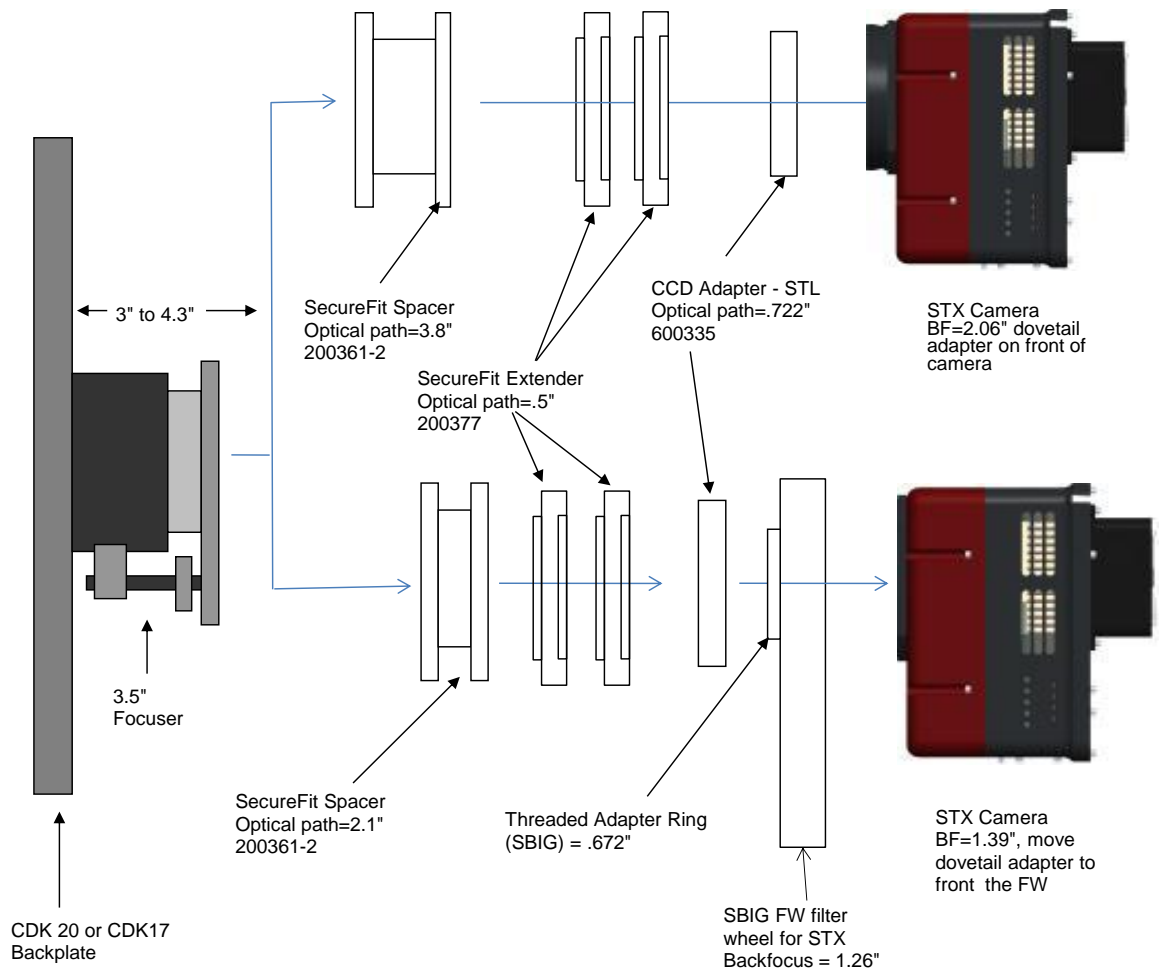

PLANEWAVE INSTRUMENTS
CDK17 SPACERS FOR STX CAMERAS

STX	10.24	remaining BF
Focuser racked in	3	7.24
Focuser position (0-1.3") 200340	0.328	6.912
CCD Spacer 3.8" - 200361-1	3.8	3.112
CCD SecureFit Extender - 200377	0.5	2.612
CCD SecureFit Extender - 200377	0.5	2.112
CCD Adapter STX - 600335	0.722	1.39
ring attached	1.39	0

STX w/ IRF90	10.24	remaining BF
IR90 (raked in) 600180	3.5	6.74
Focus Position (0-1.3")	0.328	6.412
SecureFit 3.8" Adapter - 200361-1	3.8	2.612
SecureFit CCD Extender - 200377	0.5	2.112
CCD Adapter STX - 600335	0.722	1.39
SBIG STX 16803	1.39	0