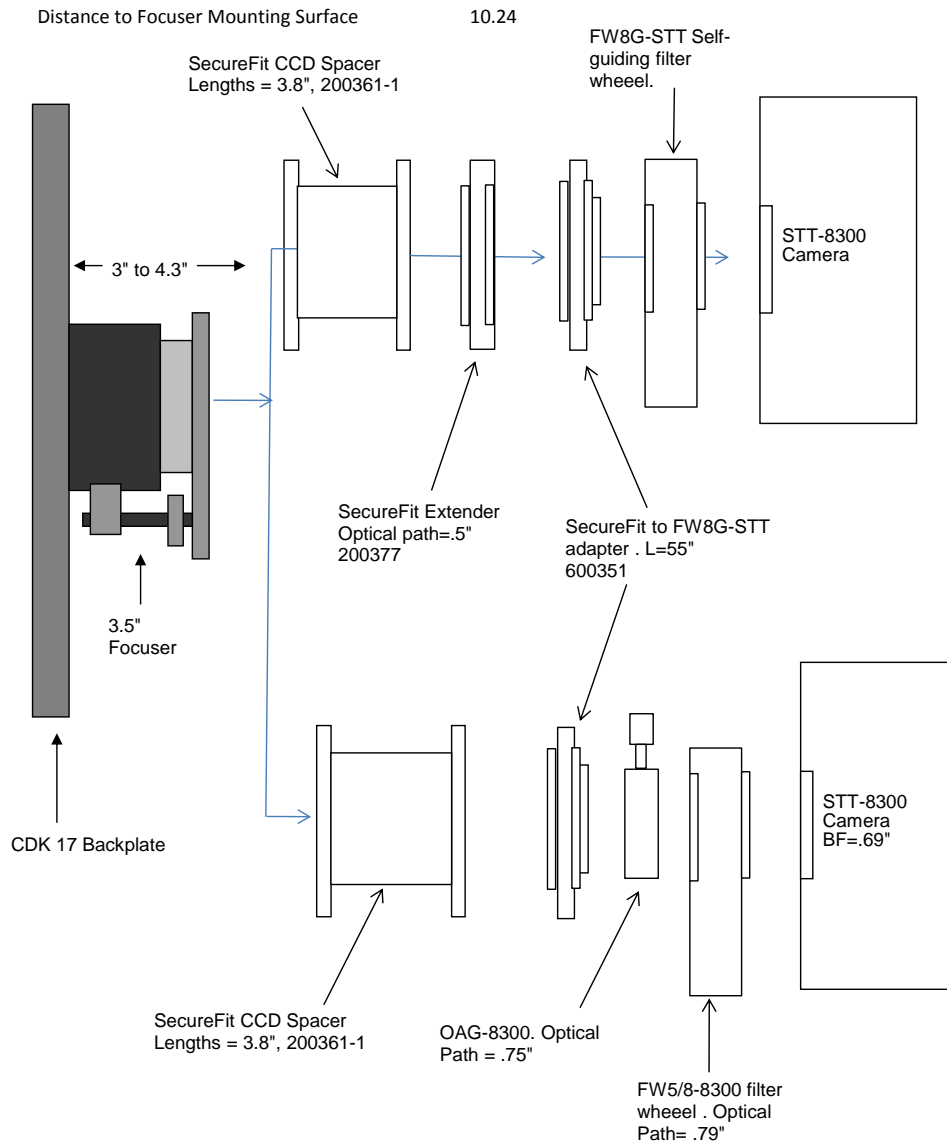

PLANEWAVE INSTRUMENTS
CDK17 SECUREFIT SPACERS FOR STT CAMERAS

STT8300 Camera w/ Self Guiding Filter Wheel	10.24	remaining BF
Focuser racked in	3	7.24
Focuser position (0-1.3")	0.262	6.978
SecureFit Spacer 3.8- 200361-1	3.8	3.178
CCD SecureFit Extender - 200377	0.5	2.678
SecureFit to FW8G-STT - 600351	0.55	2.128
FW8G-SST attached to STT-8300 Camera	2.128	0

STT8300 Camera w/Filter Wheel, OAG8300	10.24	remaining BF
Focuser racked in	3	7.24
Focuser position (0-1.3")	0.64	6.6
SecureFit Spacer 3.8- 200361-1	3.8	2.8
SecureFit to FW8G-STT - 600351	0.55	2.25
OAG-8300	0.75	1.5
STT-8300 w/ FW5-8300 attached	1.5	0