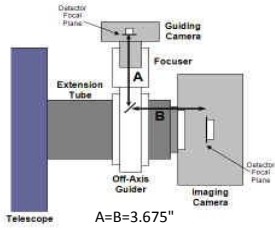

STX camera, AO-X, CFW	8.81 remaining BF	
Focuser racked in	3	5.81
Focuser position (0-1.3")	0.358	5.452
Low Profile Adapters = .5" (600327/328)	0.5	4.952
CCD SecureFit to STL - 600335	0.722	4.23
AO-X (w/ threaded adapter attached)	1.38	2.85
AO-X to FW adapter (SBIG)	0.2	2.65
SBIG Filter Wheel (w/.2" adapter)	1.26	1.39
STX Back Focus	1.39	0

*This configuration will not reach focus with the CDK20 but can work on the CDK24 with custom adapter

STX camera and MMOAG	8.81 remaining BF	
Focuser racked in	3	5.81
Focuser position (0-1.3")	0	5.81
Low profile adapters- 600327/328	0.5	5.31
SecureFit to 3"-24 male (FLI and SBIG) - 200395-3	0.25	5.06
STX Flat adapter 3"-24 Female -600337	0.2	4.86
AO-X	1.18	3.68
STX Flat adapter 3"-24 Female -600338	0.2	3.48
MOAG-CWF-A	0.2	3.28
AstroDon part - MMOAG	1.25	2.03
MOAG-CWF-A	0.2	1.83
STX Flat adapter 3"-24 Female -600337	0.2	1.63
Filter Wheel, FW8	1.26	0.37
SLX Back Focus	1.39	-1.02