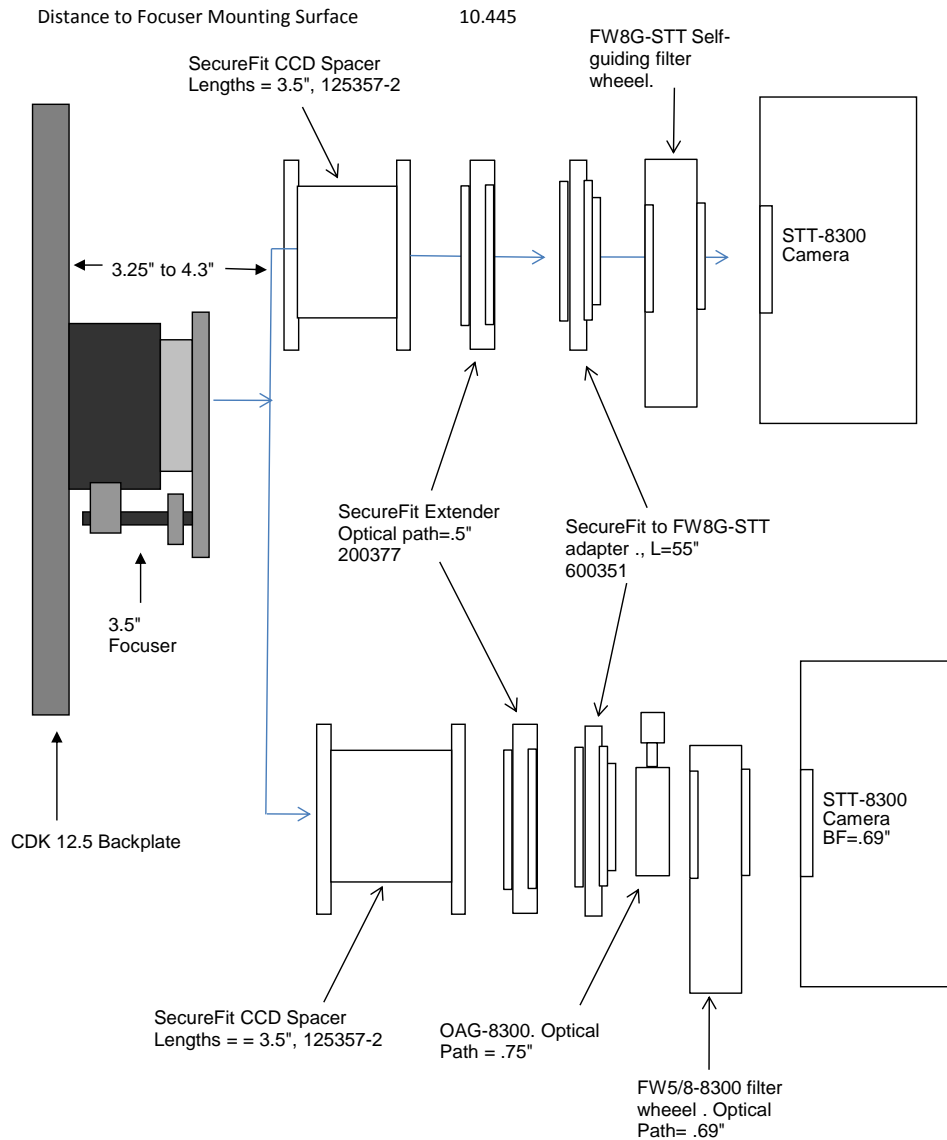

PLANEWAVE INSTRUMENTS
CDK12.5 SECUREFIT SPACERS FOR STT CAMERAS

STT8300 Camera w/ Self Guiding Filter Wheel	10.445	remaining BF
Focuser racked in	3.25	7.195
Focuser position (0-1.3")	0.517	6.678
SecureFit Spacer 3.5- 125357-2	3.5	3.178
CCD SecureFit Extender - 200377	0.5	2.678
SecureFit to FW8G-STT - 600351	0.55	2.128
FW8G-SST attached to STT-8300 Camera	2.128	0

STT8300 Camera w/Filter Wheel, OAG8300	10.445	remaining BF
Focuser racked in	3.25	7.195
Focuser position (0-1.3")	0.415	6.78
SecureFit Spacer 3.5- 125357-2	3.5	3.28
CCD SecureFit Extender - 200377	0.5	2.78
SecureFit to FW8G-STT - 600351	0.55	2.23
OAG-8300	0.75	1.48
FW5-8300 / FW8-8300	0.79	0.69
STT-8300 Camera	0.69	0