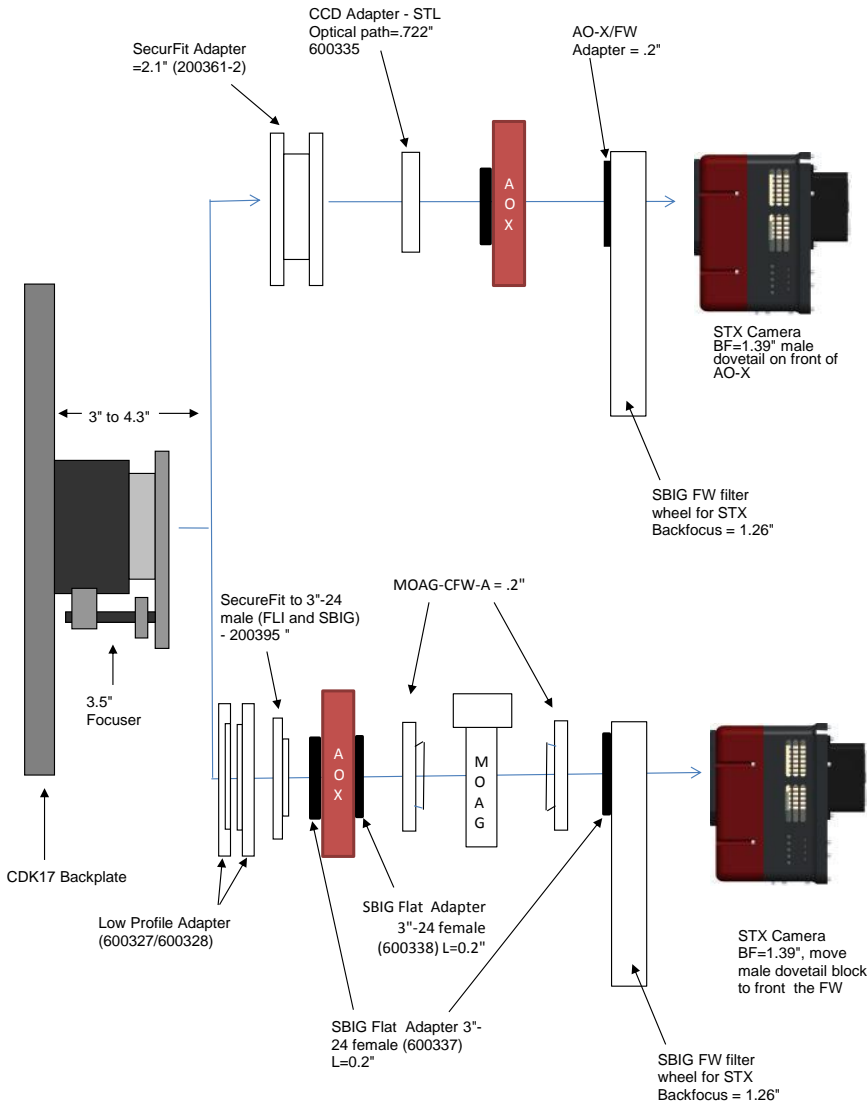

PLANEWAVE INSTRUMENTS
CDK17 SPACERS FOR STX CAMERAS