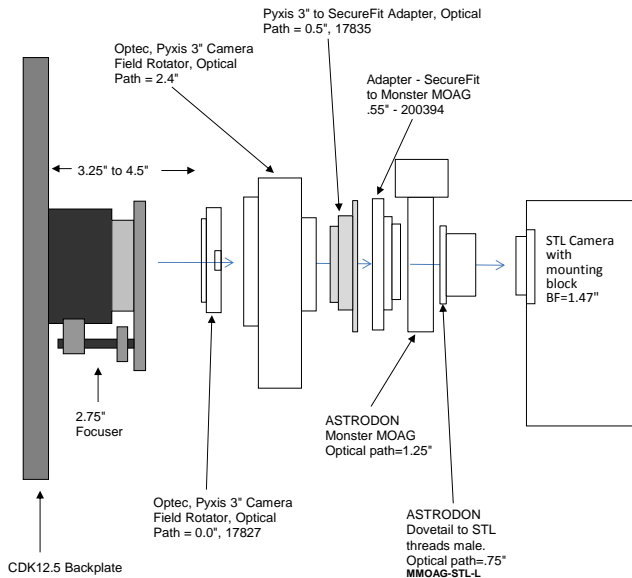

STL CCD, Pyxis & MMOAG		
2.75" Focuser (racked in)	10.445	remaining BF
2.75" Focuser (racked in)	3.25	7.195
Focus position (0 to 1.3")	0.275	6.92
PW 12.5 to Optec-3600 dovetail adapter - 17827	0	6.92
Optec Pyxis 3" Camera Rotator	2.4	4.52
Optec Pyxis 3" to SecureFit Adapter - 17835	0.5	4.02
Adapter SecureFit to Monster MOAG - 200394	0.55	3.47
Monster MOAG - MMOAG	1.25	2.22
AstroDon Adapter - MMOAG-STL-L	0.75	1.47
SBIG STL Camera with mounting block	1.47	0

STL CCD, FW8, Pyxis & MMOAG		
2.75" Focuser (racked in)	10.445	remaining BF
2.75" Focuser (racked in)	3.25	7.195
Focus position (0 to 1.3")	0.575	6.62
PW 12.5 to Optec-3600 dovetail adapter - 17827	0	6.62
Optec Pyxis 3" Camera Rotator	2.4	4.22
Optec Pyxis 3" to SecureFit Adapter - 17835	0.5	3.72
Adapter SecureFit to Monster MOAG - 200394	0.55	3.17
Monster MOAG - MMOAG	1.25	1.92
AstroDon Adapter - MMOAG-STL-S	0.1	1.82
SBIG FW8 Filter Wheel	0.35	1.47
SBIG STL Camera with mounting block	1.47	0