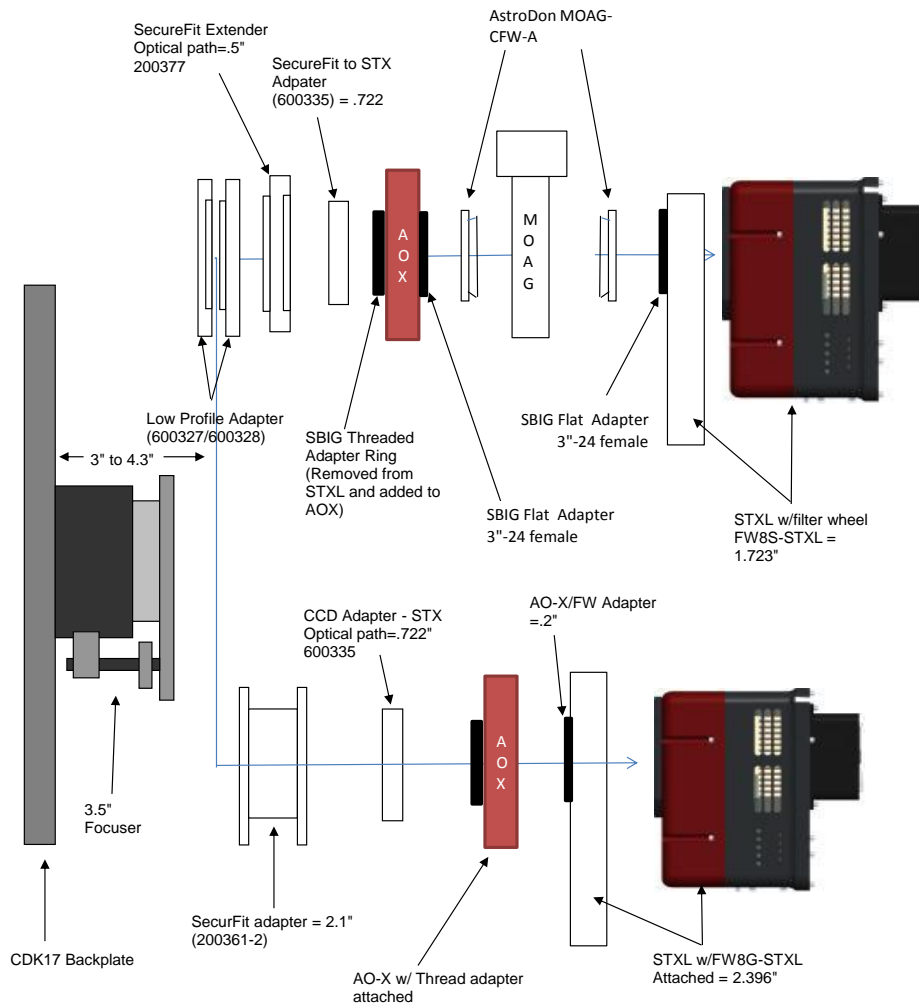

PLANEWAVE INSTRUMENTS
CDK17 SPACERS FOR STXL CAMERAS

STXL camera w standard FW and MMOAG	10.24	remaining BF
Focuser racked in	3	7.24
Focuser position (0-1.3")	0.565	6.675
Low profile adapters- 600327/600328	0.5	6.175
SecureFit Extender - 200377	0.5	5.675
CCD Adapter STX - 600335	0.722	4.953
AO-X	1.18	3.773
SBIG Flat Adapter (3"-24 female) - 600338	0.2	3.573
AstroDon MOAG-CFW-A	0.2	3.373
AstroDon - MMOAG	1.25	2.123
AstroDon MOAG-CFW-A	0.2	1.923
SBIG Flat Adapter (3"-24 female) - 600337	0.2	1.723
STXL w/filter wheel FW8S-STXL	1.723	0