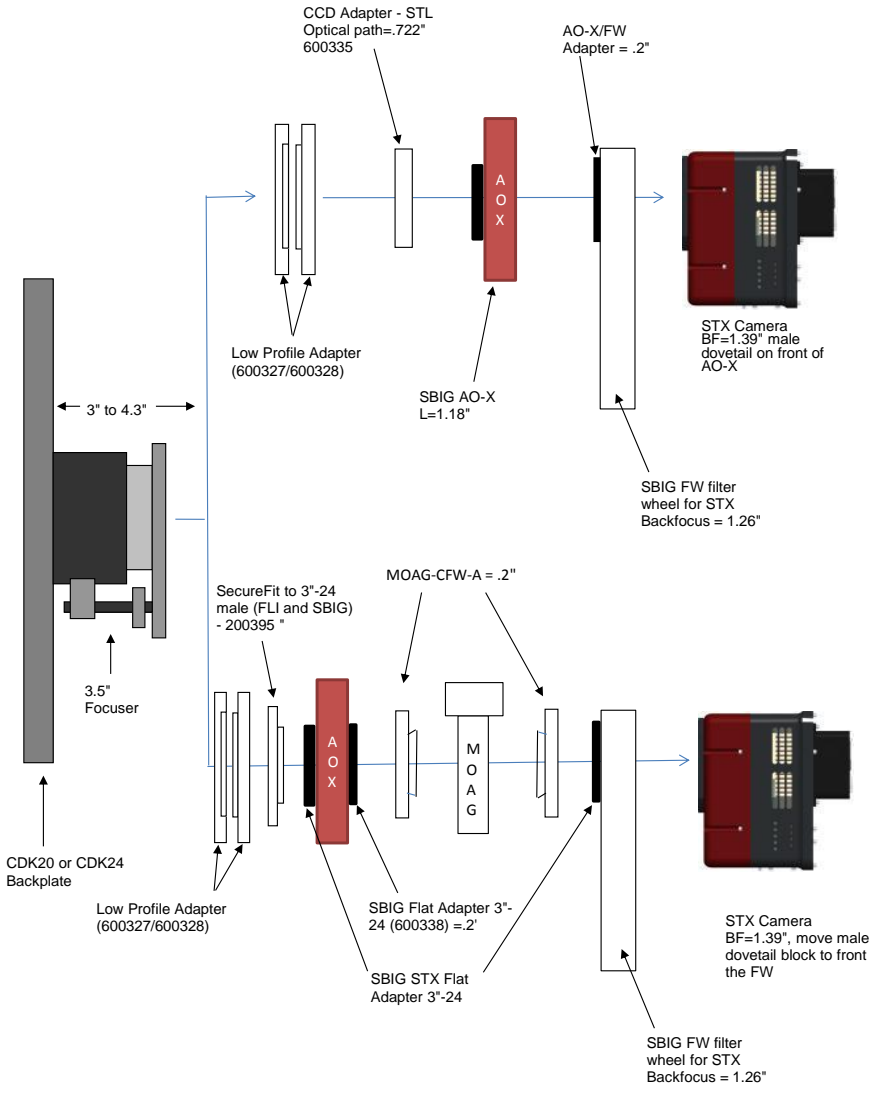

PLANEWAVE INSTRUMENTS
CDK20 SPACERS FOR STX CAMERAS