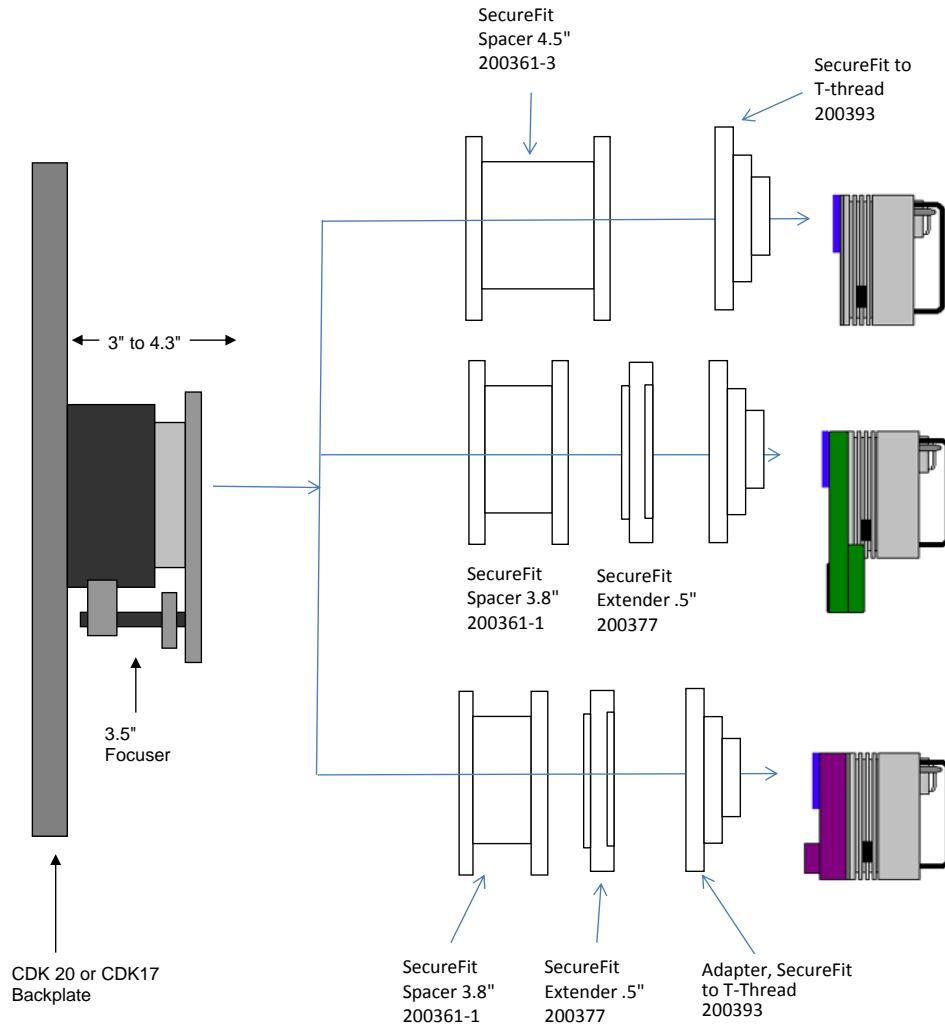

PLANEWAVE INSTRUMENTS
CDK17 SECUREFIT CCD SPACERS FOR ST CAMERAS

SecureFit w/ ST		10.24	remaining BF
Focuser racked in	3	7.24	
Focuser Position (0 - 1.3")	0.678	6.562	
SecureFit 4.5 - 200361-3	4.5	2.062	
CCD SecureFit Extender - 200377	0.5	1.562	
Adapter, SecureFit to T thread - 200393	0.55	1.012	
ST Back Focus (with D-block)	1.012	0	

SecureFit with ST and CFW10		10.24	remaining BF
Focuser racked in	3	7.24	
Focuser Position (0 - 1.3")	0.798	6.442	
SecureFit Spacer 3.8 - 200361-1	3.8	2.642	
SecureFit Extender - 200377	0.5	2.142	
Adapter, SecureFit to T thread - 200393	0.55	1.592	
ST w/ CFW10 Back Focus (with D-block)	1.592	0	

SecureFit with ST and CFW10SA		10.24	remaining BF
Focuser racked in	3	7.24	
Focuser Position (0 - 1.3")	0.58	6.66	
SecureFit Spacer 3.8 - 200361-1	3.8	2.86	
SecureFit Extender - 200377	0.5	2.36	
Adapter, SecureFit to T thread - 200393	0.55	1.81	
ST w/ CFW10 Back Focus, (w/ D-block)	1.81	0	

SecureFit with ST and CFW8		10.24	remaining BF
Focuser racked in	3	7.24	
Focuser Position (0 - 1.3")	0.378	6.862	
SecureFit Spacer 3.8 - 200361-1	3.8	3.062	
SecureFit Extender - 200377	0.5	2.562	
Adapter, SecureFit to T thread - 200393	0.55	2.012	
ST w/ CFW8 Back Focus, (w/ D-block)	2.012	0