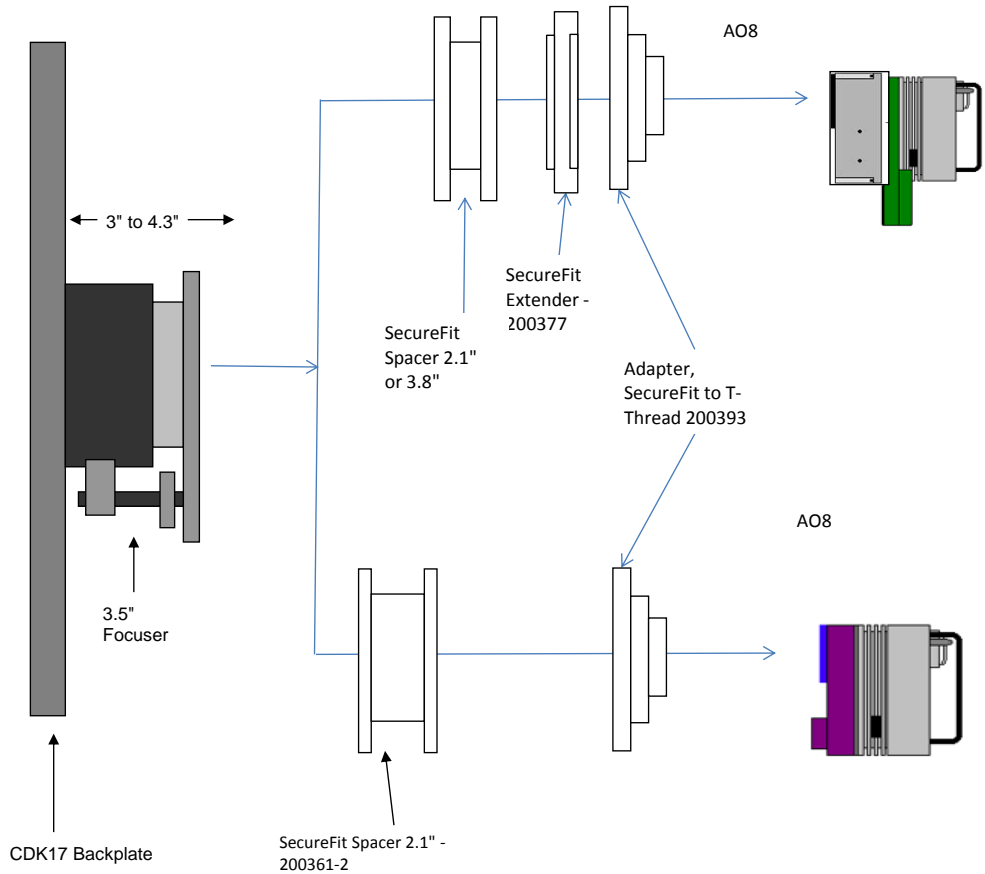

PLANEWAVE INSTRUMENTS
CDK17 SECUREFIT CCD SPACERS FOR ST CAMERAS

SecureFit with ST, CFW10, & AO-8		10.24 remaining BF	
Focuser racked in	3		7.24
Focuser Position (0 - 1.3")	0.598		6.642
SecureFit Spacer 2.1 - 200361-2	2.1		4.542
SecureFit Extender - 200377	0.5		4.042
Adapter, SecureFit to T thread - 200393	0.55		3.492
AO-8, 1.9" of backfocus + .27 for D-block	2.17		1.322
ST w/ CFW10 Back Focus (w/o D-block)	1.322		0

SecureFit with ST and CFW10SA		10.24 remaining BF	
Focuser racked in	3		7.24
Focuser Position (0 - 1.3")	0.58		6.66
SecureFit Spacer 3.8 - 200361-1	3.8		2.86
SecureFit Extender - 200377	0.5		2.36
Adapter, SecureFit to T thread - 200393	0.55		1.81
ST w/ CFW10 Back Focus, (w/ D-block)	1.81		0

SecureFit with ST, CFW8, & AO-8		10.24 remaining BF	
Focuser racked in	3		7.24
Focuser Position (0 - 1.3")	0.408		6.832
SecureFit Spacer 2.1 - 200361-2	2.1		4.732
Adapter, SecureFit to T thread - 200393	0.55		4.182
AO-8, 1.9" of backfocus + .27 for D-block	2.17		2.012
ST w/ CFW8 Back Focus, (w/ D-block)	2.012		0