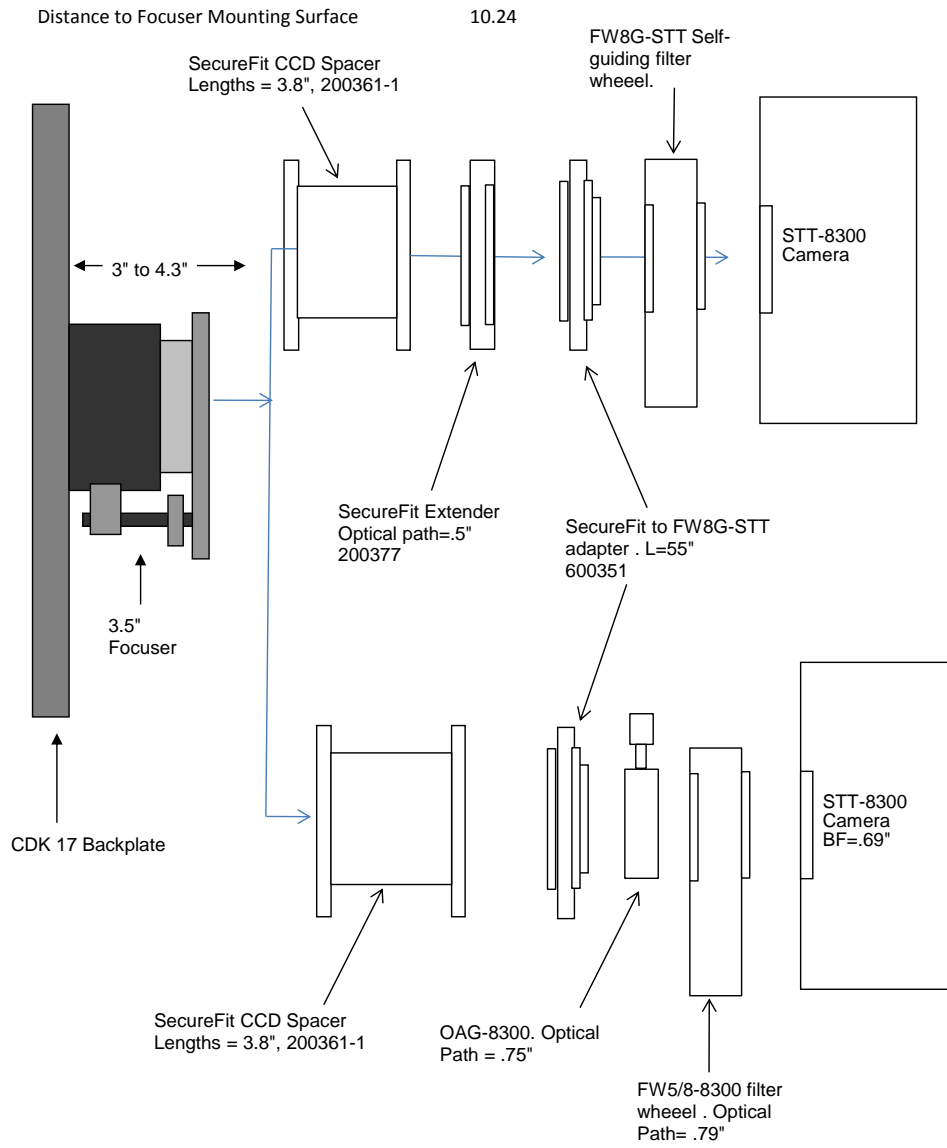

PLANEWAVE INSTRUMENTS
CDK17 SECUREFIT SPACERS FOR STT CAMERAS

STT8300 Camera w/ Self Guiding Filter Wheel		
	10.24	remaining BF
Focuser racked in	3	7.24
Focuser position (0-1.3")	0.262	6.978
SecureFit Spacer 3.8- 200361-1	3.8	3.178
CCD SecureFit Extender - 200377	0.5	2.678
SecureFit to FW8G-STT - 600351	0.55	2.128
FW8G-SST attached to STT-8300 Camera	2.128	0

STT8300 Camera w/Filter Wheel, OAG8300		
	10.24	remaining BF
Focuser racked in	3	7.24
Focuser position (0-1.3")	0.64	6.6
SecureFit Spacer 3.8- 200361-1	3.8	2.8
SecureFit to FW8G-STT - 600351	0.55	2.25
OAG-8300	0.75	1.5
STT-8300 w/ FW5-8300 attached	1.5	0