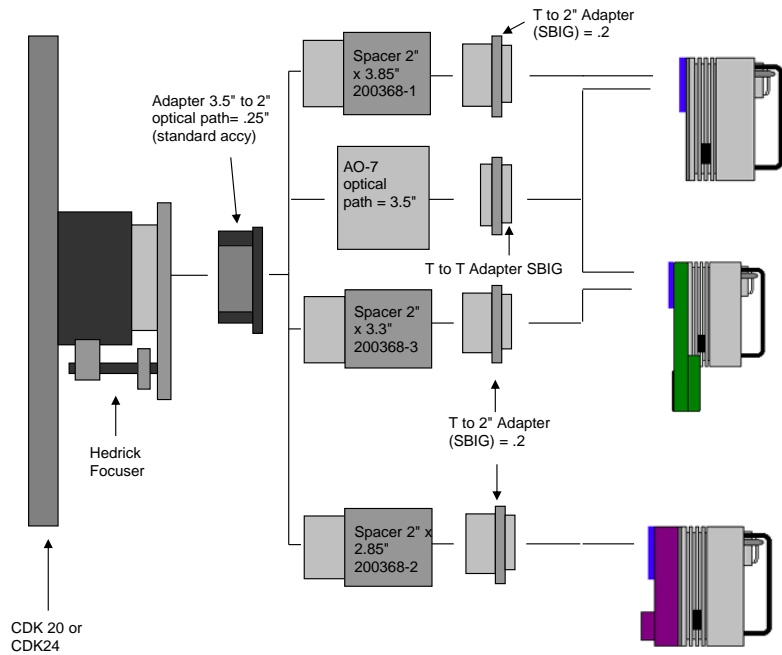

PLANEWAVE INSTRUMENTS
CDK20 & 24 SECUREFIT CCD SPACERS FOR ST CAMERAS

ST Camera, no filter wheel			8.81 remaining BF
Focuser racked in	3	5.81	
Focuser Position (0 - 1.3")	0.498	5.312	
Adapter, 3 to 2 (standard accy)	0.25	5.062	
CCD 2" Spacer x 3.85" - 200368-1	3.85	1.212	
T to 2 Adapter (SBIG)	0.2	1.012	
ST Back Focus (with D-Block)	1.012	0	

ST Camera with CFW10 w/ D-Block			8.81 remaining BF
Focuser racked in	3	5.81	
Focuser Position (0 - 1.3")	0.468	5.342	
Adapter, 3 to 2 (standard accy)	0.25	5.092	
CCD 2" SPACER x 3.3" - 200368-3	3.3	1.792	
T to 2 Adapter (SBIG)	0.2	1.592	
ST Back Focus (with D-Block)	1.592	0	

ST Camera with CFW8 w/ D-Block			8.81 remaining BF
Focuser racked in	3	5.81	
Focuser Position (0 - 1.3")	0.498	5.312	
Adapter, 3 to 2 (standard accy)	0.25	5.062	
CCD 2" SPACER x 2.85" - 200368-2	2.85	2.212	
T to 2 Adapter (SBIG)	0.2	2.012	
ST Back Focus (with D-Block)	2.012	0	

ST Camera + AO-7			8.81 remaining BF
Focuser racked in	3	5.81	
Focuser Position (0 - 1.3")	0.85	4.96	
Adapter, 3 to 2	0.25	4.71	
T to T Adapter (SBIG)	0.2	4.51	
ST + AO-7 backfocus	4.51	0	

ST + CFW10 + AO-7			8.81 remaining BF
Focuser racked in	3	5.81	
Focuser Position (0 - 1.3")	0.27	5.54	
Adapter, 3 to 2	0.25	5.29	
T to T Adapter (SBIG)	0.2	5.09	
ST + AO-7 backfocus	5.09	0	

DOES NOT HAVE ENOUGH BACK FOCUS

ST + CFW8 + AO-7			8.81 remaining BF
Focuser racked in	3	5.81	
Focuser Position (0 - 1.3")	0	5.81	
Adapter, 3 to 2	0.25	5.56	
T to 2 Adapter (SBIG)	0.2	5.36	
ST + AO-7 backfocus	5.51	-0.15