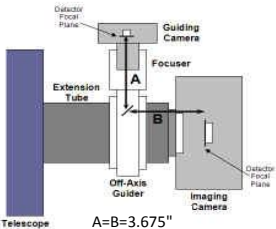

STX camera and MMOAG		10.45 remaining BF
Hedrick Focuser, 2.75"	3.25	7.2
Focuser position (0-1.3")	0.37	6.83
CDK12.5 to SecureFit - 125388	0.5	6.33
SecureFit to 3"-24 male - 200395-3	0.25	6.08
SBIG Flat Adapter (3"-24 female) - 600337	0.2	5.88
AO-X	1.18	4.7
SBIG Flat Adapter (3"-24 female) - 600338	0.2	4.5
MOAG-CWF-A	0.2	4.3
AstroDon part - MMOAG	1.25	3.05
MOAG-CWF-A	0.2	2.85
SBIG Flat Adapter (3"-24 female) - 600337	0.2	2.65
Filter Wheel, FW8	1.26	1.39
SLX Back Focus	1.39	0