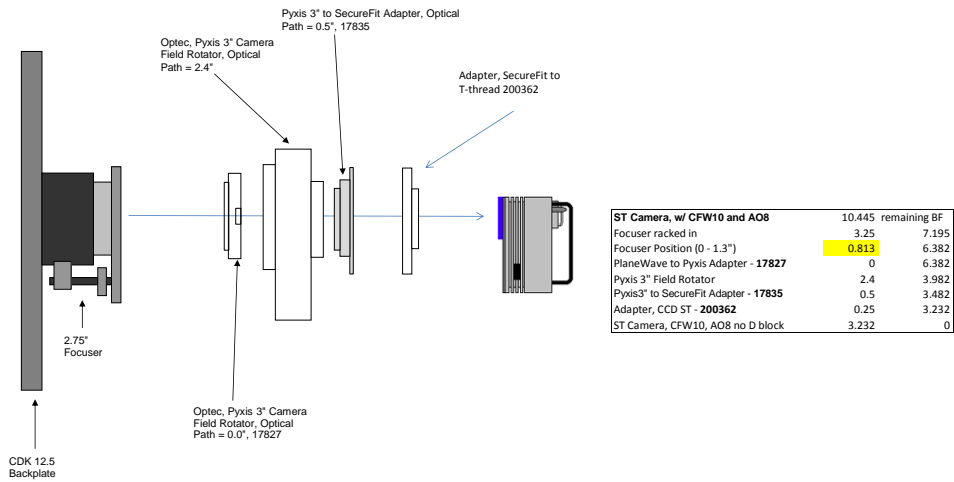

PLANEWAVE INSTRUMENTS
SECUREFIT CCD SPACERS FOR ST CAMERAS
for CDK12.5