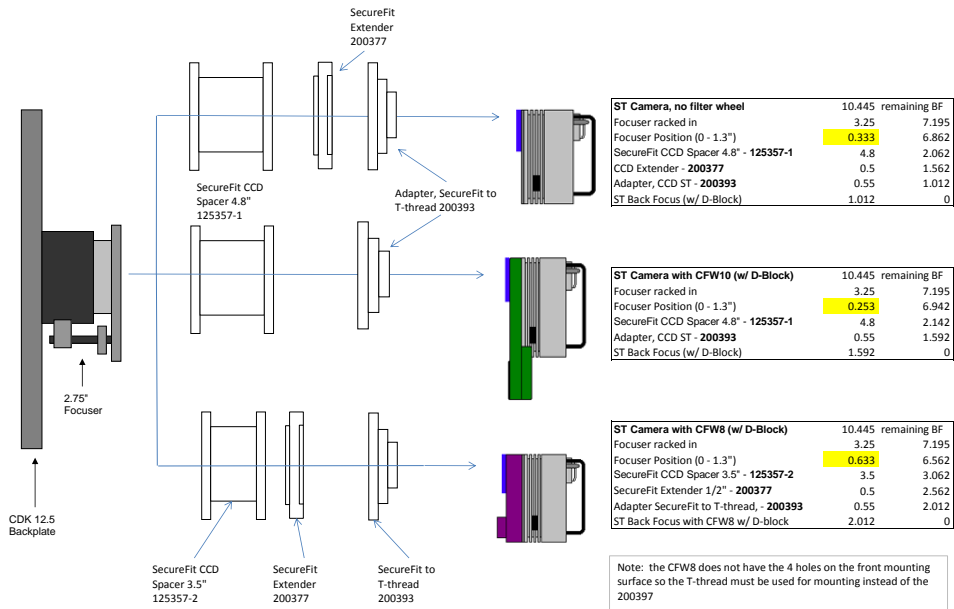

PLANEWAVE INSTRUMENTS
SECUREFIT CCD SPACERS FOR ST CAMERAS
for CDK12.5