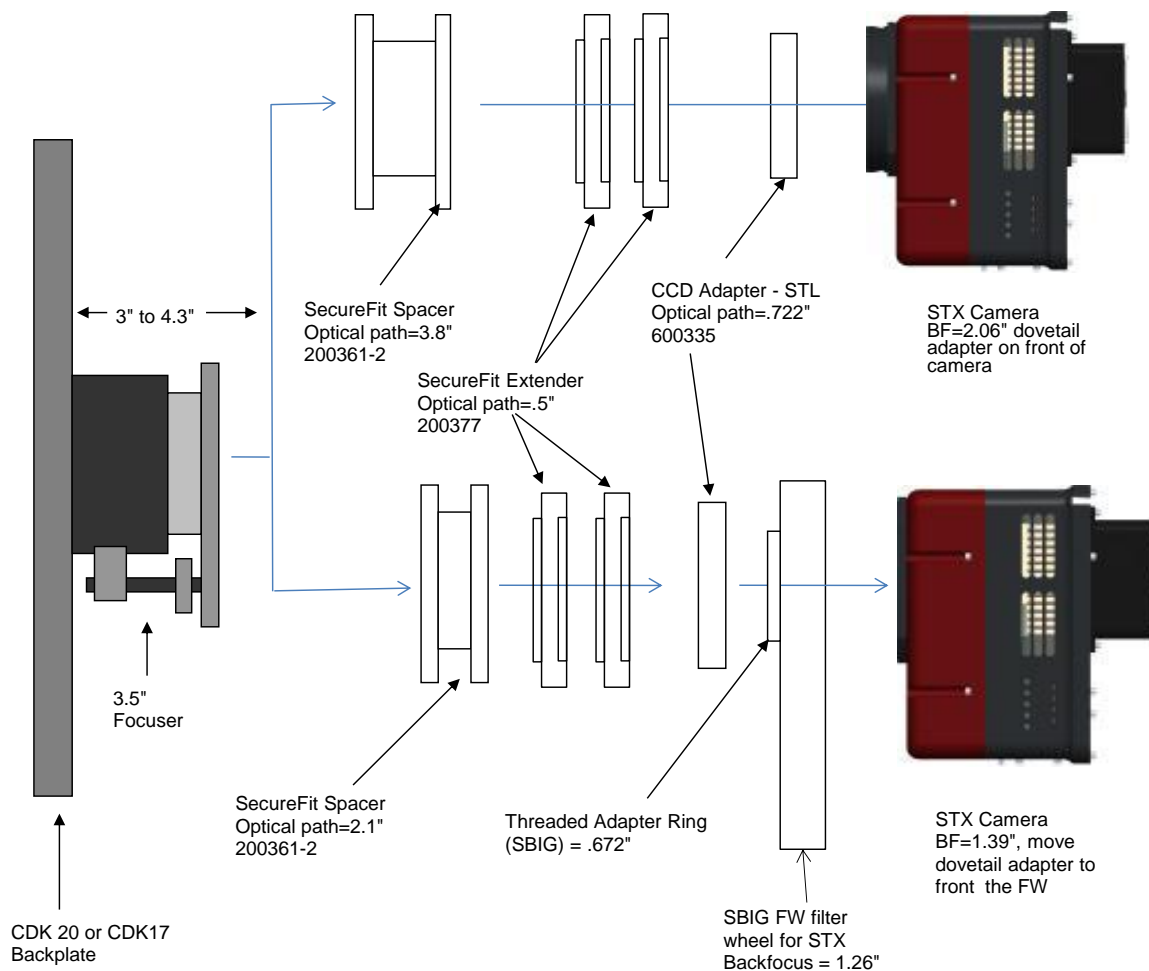

PLANEWAVE INSTRUMENTS
CDK17 SPACERS FOR STX CAMERAS

STX	10.24	remaining BF
Focuser racked in	3	7.24
Focuser position (0-1.3") 200340	0.328	6.912
CCD Spacer 3.8" - 200361-1	3.8	3.112
CCD SecureFit Extender - 200377	0.5	2.612
CCD SecureFit Extender - 200377	0.5	2.112
CCD Adapter STX - 600335	0.722	1.39
ring attached	1.39	0

STX w/ IRF90	10.24	remaining BF
IR90 (raked in) 600180	3.5	6.74
Focus Position (0-1.3")	0.328	6.412
SecureFit 3.8" Adapter - 200361-1	3.8	2.612
SecureFit CCD Extender - 200377	0.5	2.112
CCD Adapter STX - 600335	0.722	1.39
SBIG STX 16803	1.39	0

STX w/ FW	10.24	remaining BF
Focuser racked in	3	7.24
Focuser position (0-1.3")	0.768	6.472
CCD Spacer 2.1 - 200361-2	2.1	4.372
SecureFit Extender - 200377	0.5	3.872
SecureFit Extender - 200377	0.5	3.372
CCD Adapter STX - 600335	0.722	2.65
Filter Wheel w/threaded adapter ring attached	1.26	1.39
STX Back Focus	1.39	0