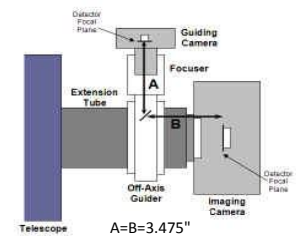

PLANEWAVE INSTRUMENTS
CDK17 SPACERS FOR STX CAMERAS

STX camera and MMOAG		10.24	remaining BF
Focuser racked in	3	7.24	
Focuser position (0-1.3")	0.7	6.54	
CCD Spacer 2.1 - 200361-2	2.1	4.44	
SecureFit 1/2" Spacer - 200377	0.5	3.94	
CCD SecureFit to MMOAG - 200394	0.55	3.39	
Monster MOAG	1.25	2.14	
MMOAG-STL-L	0.75	1.39	
STX Back Focus	1.39	0	

STX camera and MMOAG		10.24	remaining BF
Focuser racked in	3	7.24	
Focuser position (0-1.3")	0.45	6.79	
CCD Spacer 2.1 - 200361-2	2.1	4.69	
SecureFit 1/2" Spacer - 200377	0.5	4.19	
SecureFit 1/2" Spacer - 200377	0.5	3.69	
CCD SecureFit to MMOAG - 200394	0.55	3.14	
Monster MMOAG	1.25	1.89	
MMOAG-CFW	0.5	1.39	
SLT Back Focus	1.39	0	

STX camera and MMOAG		10.24	remaining BF
Focuser racked in	3	7.24	
Focuser position (0-1.3")	0.29	6.95	
CCD Spacer 2.1 - 200361-2	2.1	4.85	
CCD SecureFit to MMOAG - 200394	0.55	4.3	
AstroDon part - MMOAG	1.25	3.05	
AstroDon part - MMOAG-CFW-A	0.2	2.85	
SBIG Flat Adapter - 600337	0.2	2.65	
Filter Wheel, FW8	1.26	1.39	
SLX Back Focus	1.39	0