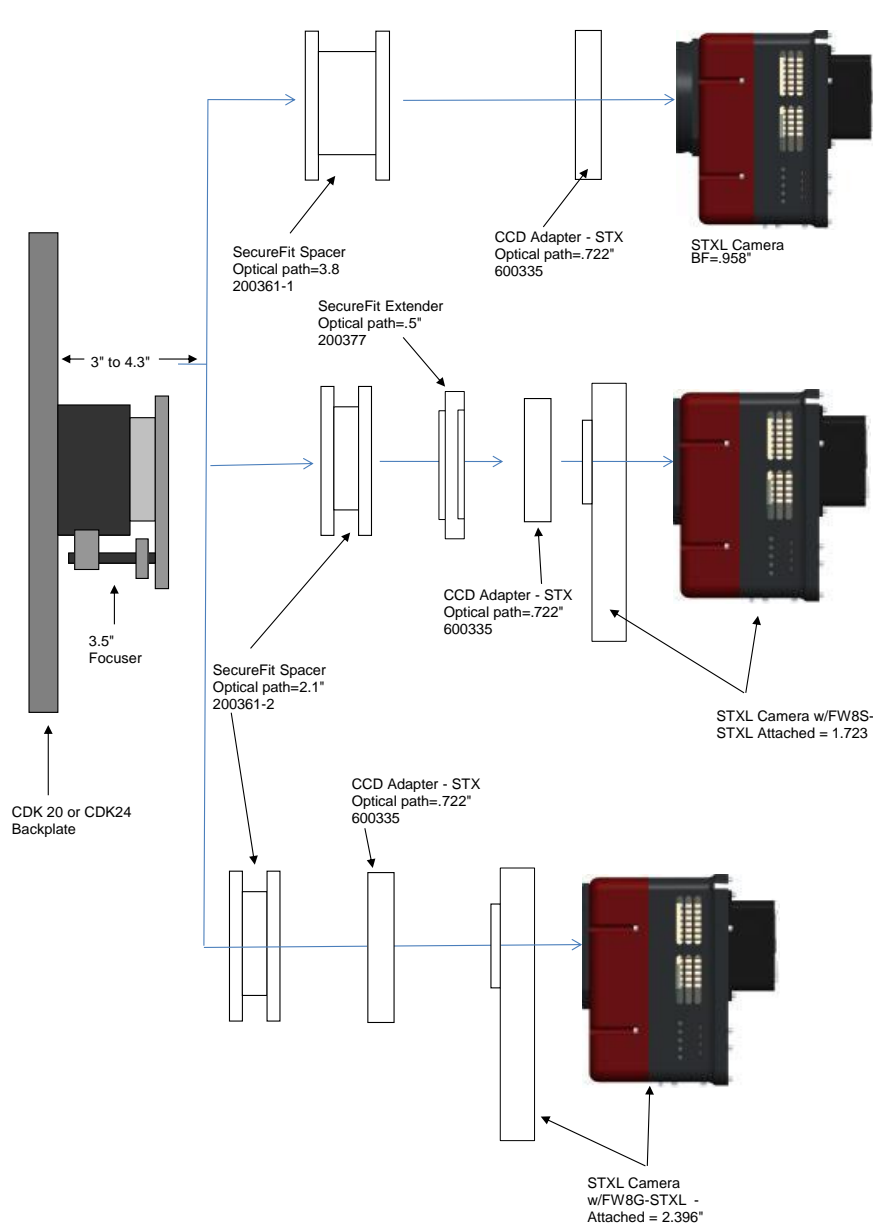

PLANEWAVE INSTRUMENTS
CDK 20 & 24 SPACERS FOR STXL CAMERAS

STXL			8.81 remaining BF
Focuser (200340) racked in	3		5.81
Focuser position (0-1.3")	0.33		5.48
CCD Spacer 2.1 - 200361-1	3.8		1.68
CCD Adapter STX - 600335	0.722		0.958
STXL Camera	0.958		0

STXL w/IRF90			8.81 remaining BF
Focuser (600180) racked in	3.5		5.31
Focuser position (0-1.3")	0.53		4.78
CCD Spacer 2.1 - 200361-2	2.1		2.68
CCD SecureFit Extender - 200377	0.5		2.18
CCD SecureFit Extender - 200377	0.5		1.68
CCD Adapter STX - 600335	0.722		0.958
STXL Camera	0.958		0

STXL w/ Standard FW			8.81 remaining BF
Focuser (200340) racked in	3		5.81
Focuser position (0-1.3")	0.765		5.045
CCD Spacer 2.1 - 200361-2	2.1		2.945
CCD SecureFit Extender - 200377	0.5		2.445
CCD Adapter STX - 600335	0.722		1.723
STXL Camera w/FW8S-STXL Attached	1.723		0

STXL w/ Standard FW & IRF90			8.81 remaining BF
Focuser (600180) racked in	3.5		5.31
Focuser position (0-1.3")	0.765		4.545
CCD Spacer 2.1 - 200361-2	2.1		2.445
CCD Adapter STX - 600335	0.722		1.723
STXL Camera w/FW8S-STXL Attached	1.723		0

STXL w/ Self Guiding FW			8.81 remaining BF
Focuser (200340) racked in	3		5.81
Focuser position (0-1.3")	0.592		5.218
SecureFit CCD Spacer - 200361-2	2.1		3.118
CCD Adapter STX - 600335	0.722		2.396
STXL Camera w/FW8G-STXL Attached	2.396		0

STXL w/ Self Guiding FW & IRF90			8.81 remaining BF
Focuser (600180) racked in	3.5		5.31
Focuser position (0-1.3")	0.692		4.618
Low Profile SecureFit adapters (600327/600328)	0.5		4.118
CCD SecureFit Extender - 200377	0.5		3.618
CCD SecureFit Extender - 200377	0.5		3.118
CCD Adapter STX - 600335	0.722		2.396
STXL Camera w/FW8G-STXL Attached	2.396		0