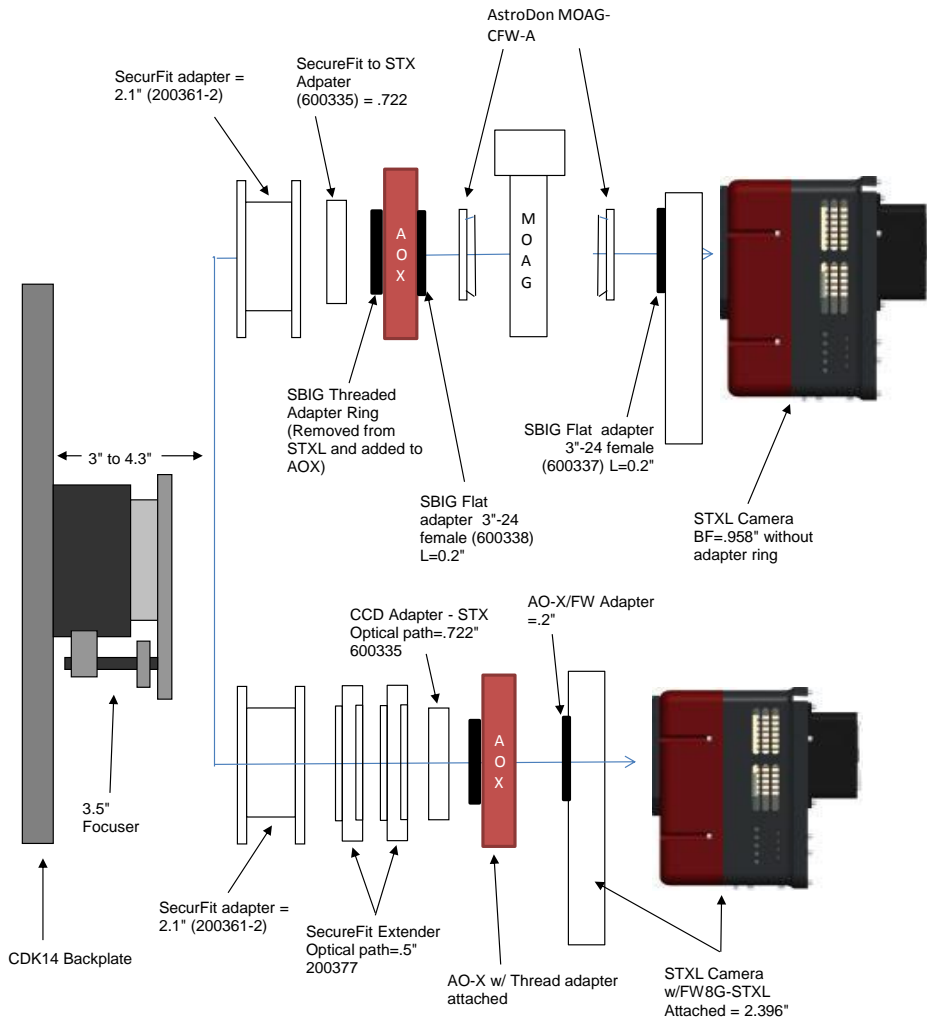

PLANEWAVE INSTRUMENTS
CDK14 SPACERS FOR STXL CAMERAS

STXL camera w standard FW and MMOAG		11.09	remaining BF
Focuser racked in	3		8.09
Focuser position (0-1.3")	0.32		7.77
SecureFit CCD Spacer - 200361-2	2.1		5.67
CCD Adapter STX - 600335	0.722		4.95
AO-X	1.18		3.77
SBIG Flat Adapter (3"-24 female) - 600338	0.2		3.57
AstroDon MOAG-CFW-A	0.2		3.37
AstroDon - MMOAG	1.25		2.12
AstroDon MOAG-CFW-A	0.2		1.92
SBIG Flat Adapter (3"-24 female) - 600337	0.2		1.72
STXL w/filter wheel FW8S-STXL	1.723		0.00