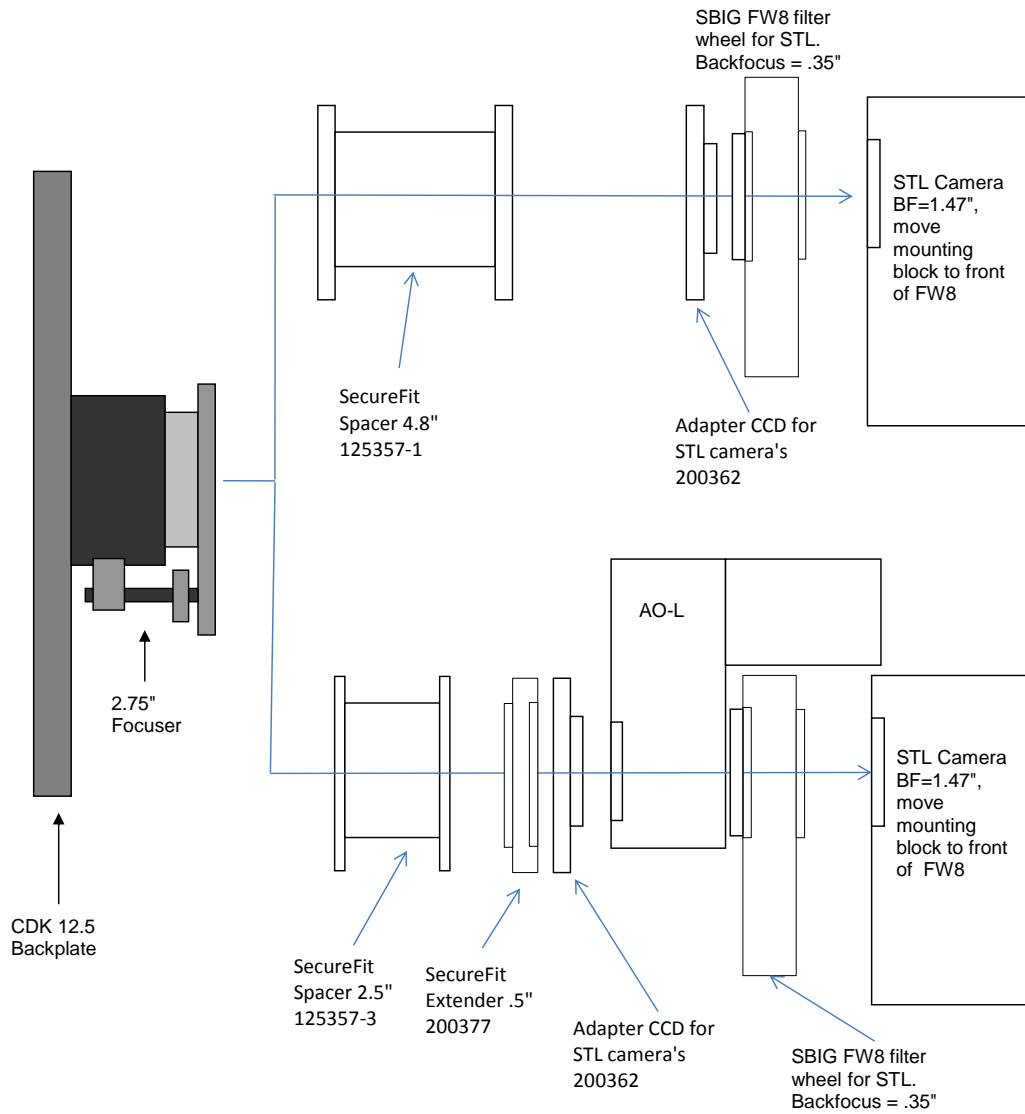

PLANEWAVE INSTRUMENTS
SECUREFIT CCD SPACERS FOR STL CAMERAS
for CDK12.5

STL w/ FW8	10.445 remaining BF	
Focuser racked in	3.25	7.195
Focus position (0 to 1.3")	0.325	6.87
SecureFit CCD Spacer 4.8" - 125357-1	4.8	2.07
CCD Adapter, STL - 200362	0.25	1.82
FW8	0.35	1.47
SLT Back Focus	1.47	0

STL + FW8 + AO-L	10.445 remaining BF	
Focuser racked in	3.25	7.195
Focus position (0 to 1.3")	0.635	6.56
SecureFit CCD Spacer 2.5" - 125357-3	2.5	4.06
SecureFit CCD Extender .5" - 200377	0.5	3.56
CCD Adapter, STL - 200362	0.25	3.31
AO-L	1.49	1.82
FW8	0.35	1.47
SLT Back Focus	1.47	0