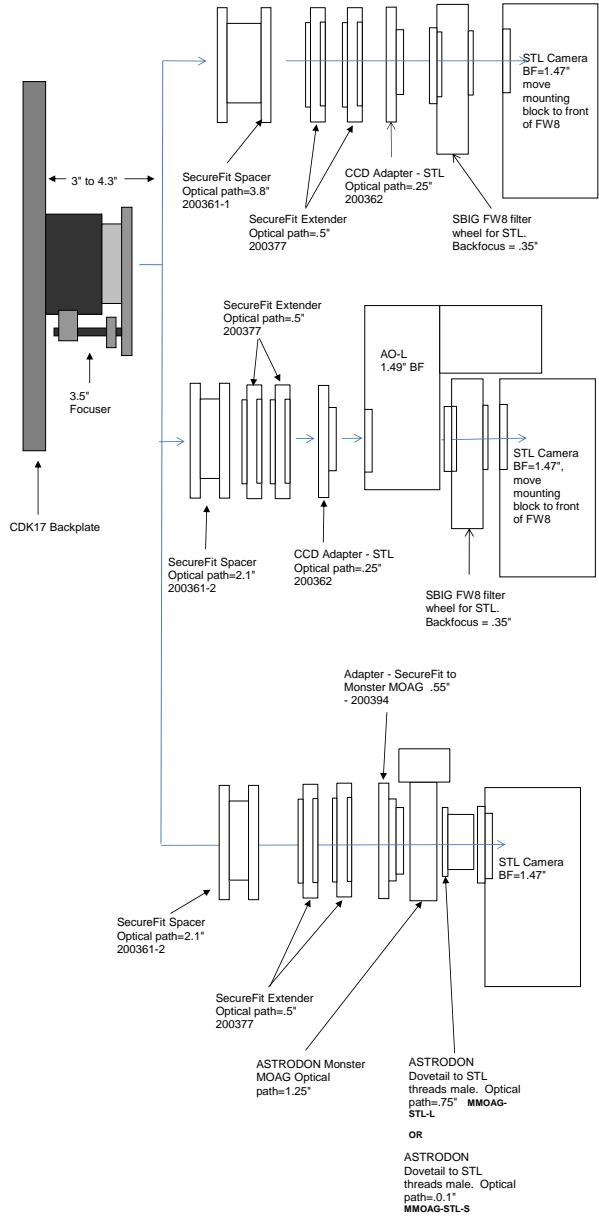

PLANEWAVE INSTRUMENTS
CDK 17 SPACERS FOR STL CAMERAS

STL w/ FW8	10.24	remaining BF
Focuser racked in	3	7.24
Focuser position (0-1.3")	0.37	6.87
CCD Spacer 3.8" - 200361-1	3.8	3.07
CCD SecureFit Extender - 200377	0.5	2.57
CCD SecureFit Extender - 200377	0.5	2.07
CCD Adapter STL - 200362	0.25	1.82
FW8	0.35	1.47
SLT Back Focus	1.47	0

STL w/ FW8 and AO-L	10.24	remaining BF
Focuser racked in	3	7.24
Focuser position (0-1.3")	0.58	6.66
CCD Spacer 2.1 - 200361-2	2.1	4.56
CCD SecureFit Extender - 200377	0.5	4.06
CCD SecureFit Extender - 200377	0.5	3.56
CCD Adapter STL - 200362	0.25	3.31
AO-L	1.49	1.82
FW8	0.35	1.47
SLT Back Focus	1.47	0

STL camera and MMOAG	10.24	remaining BF
Focuser racked in	3	7.24
Focuser position (0-1.3")	0.62	6.62
CCD Spacer 2.1 - 200361-2	2.1	4.52
SecureFit 1/2" Spacer - 200377	0.5	4.02
CCD SecureFit to MMOAG - 200394	0.55	3.47
Monster MOAG	1.25	2.22
MMOAG-STL-L	0.75	1.47
SLT Back Focus	1.47	0

STL camera and MMOAG	10.24	remaining BF
Focuser racked in	3	7.24
Focuser position (0-1.3")	0.77	6.47
CCD Spacer 2.1 - 200361-2	2.1	4.37
SecureFit 1/2" Spacer - 200377	0.5	3.87
SecureFit 1/2" Spacer - 200377	0.5	3.37
CCD SecureFit to MMOAG - 200394	0.55	2.82
AstroDon part - MMOAG	1.25	1.57
AstroDon part - MMOAG-STL-S	0.1	1.47
SLT Back Focus	1.47	0