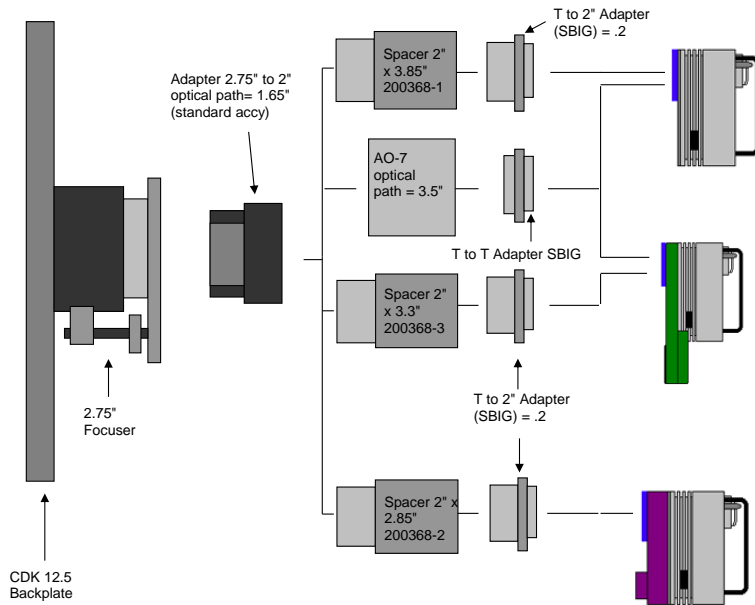

STXL w/ Standard FW		
	10.445	remaining BF
Focuser racked in	3.25	7.195
Focuser position (0-1.3")	0.75	6.445
SecureFit CCD Spacer - 125357-2	3.5	2.945
SecureFit Extender - 200377	0.5	2.445
CCD Adapter STX - 600335	0.722	1.723
Filter Wheel (w/Threaded Adapter Ring attached)	0.765	0.958
STXL Back Focus	0.958	0

STXL w/ Self Guiding FW		
	10.445	remaining BF
Focuser racked in	3.25	7.195
Focuser position (0-1.3")	0.575	6.62
SecureFit CCD Spacer - 125357-2	3.5	3.12
CCD Adapter STX - 600335	0.722	2.398
Filter Wheel, Self Guiding w/threaded adapter ring attached	1.44	0.958
STXL Back Focus	0.958	0

PLANEWAVE INSTRUMENTS  
SECUREFIT CCD SPACERS FOR ST CAMERAS  
for CDK12.5

PLANEWAVE INSTRUMENTS  
SECUREFIT CCD SPACERS FOR ST CAMERAS  
for CDK12.5

**PLANEWAVE INSTRUMENTS**  
**2" CCD SPACERS FOR ST CAMERAS**  
for CDK12.5