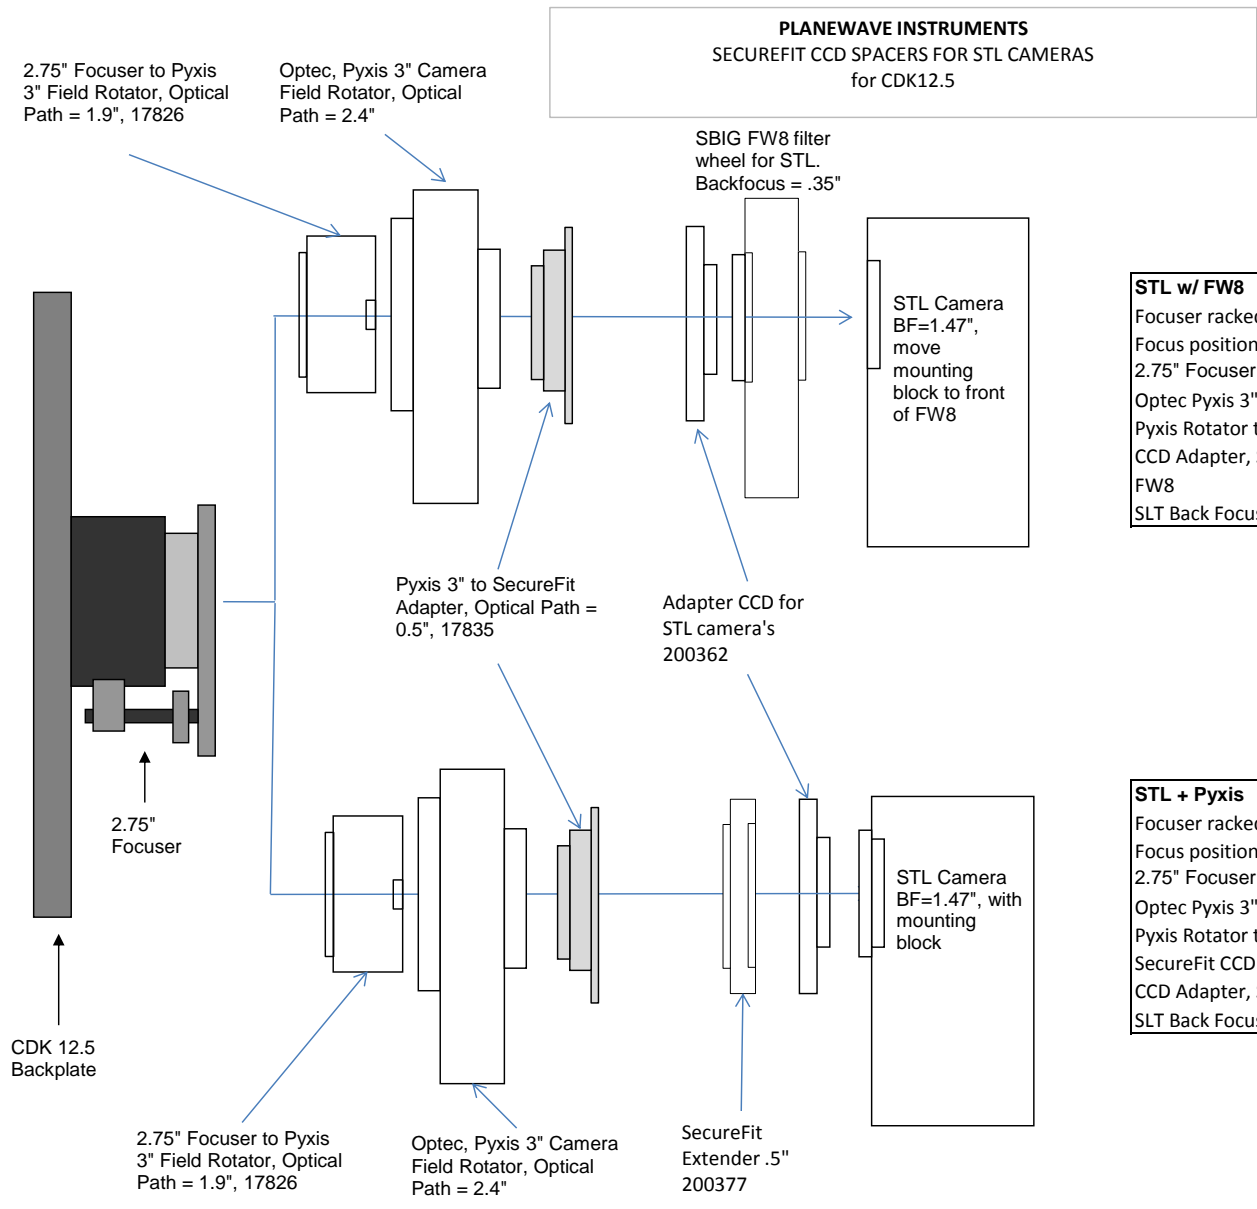

STL w/ FW8	10.445 remaining BF	
Focuser racked in	3.25	7.195
Focus position (0 to 1.3")	0.325	6.87
2.75" Focuser to Pyxis Rotator - 17826	1.9	4.97
Optec Pyxis 3" Rotator - PYXIS 3	2.4	2.57
Pyxis Rotator to SecureFit - 17835	0.5	2.07
CCD Adapter, STL - 200362	0.25	1.82
FW8	0.35	1.47
SLT Back Focus	1.47	0

STL + Pyxis	10.445 remaining BF	
Focuser racked in	3.25	7.195
Focus position (0 to 1.3")	0.175	7.02
2.75" Focuser to Pyxis Rotator - 17826	1.9	5.12
Optec Pyxis 3" Rotator - PYXIS 3	2.4	2.72
Pyxis Rotator to SecureFit - 17835	0.5	2.22
SecureFit CCD Extender .5" - 200377	0.5	1.72
CCD Adapter, STL - 200362	0.25	1.47
SLT Back Focus	1.47	0