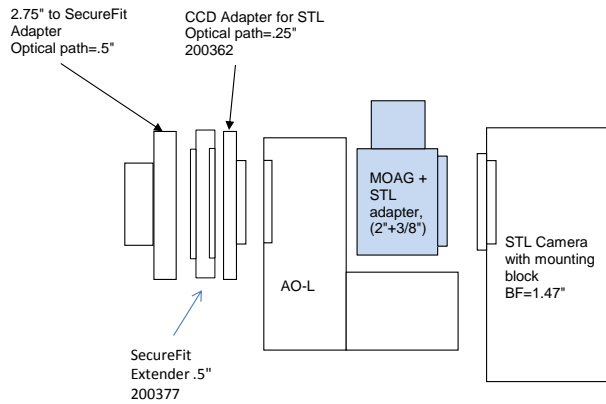

STL, AO-L and MOAG	10.445 remaining BF	
2.75" Focuser (racked in)	3.25	7.195
Focus position (0 to 1.3")	0	7.195
2.75" to SecureFit	0.5	6.695
SecureFit Extender - 200377	0.5	6.195
CCD Adapter, STL - 200362	0.25	5.945
AO-L	1.49	4.455
MOAG from Astrodon (2" of backfocus)	2	2.455
MOAG to SLT Adapter (3/8")	0.375	2.08
STL Back Focus	1.509	0.571