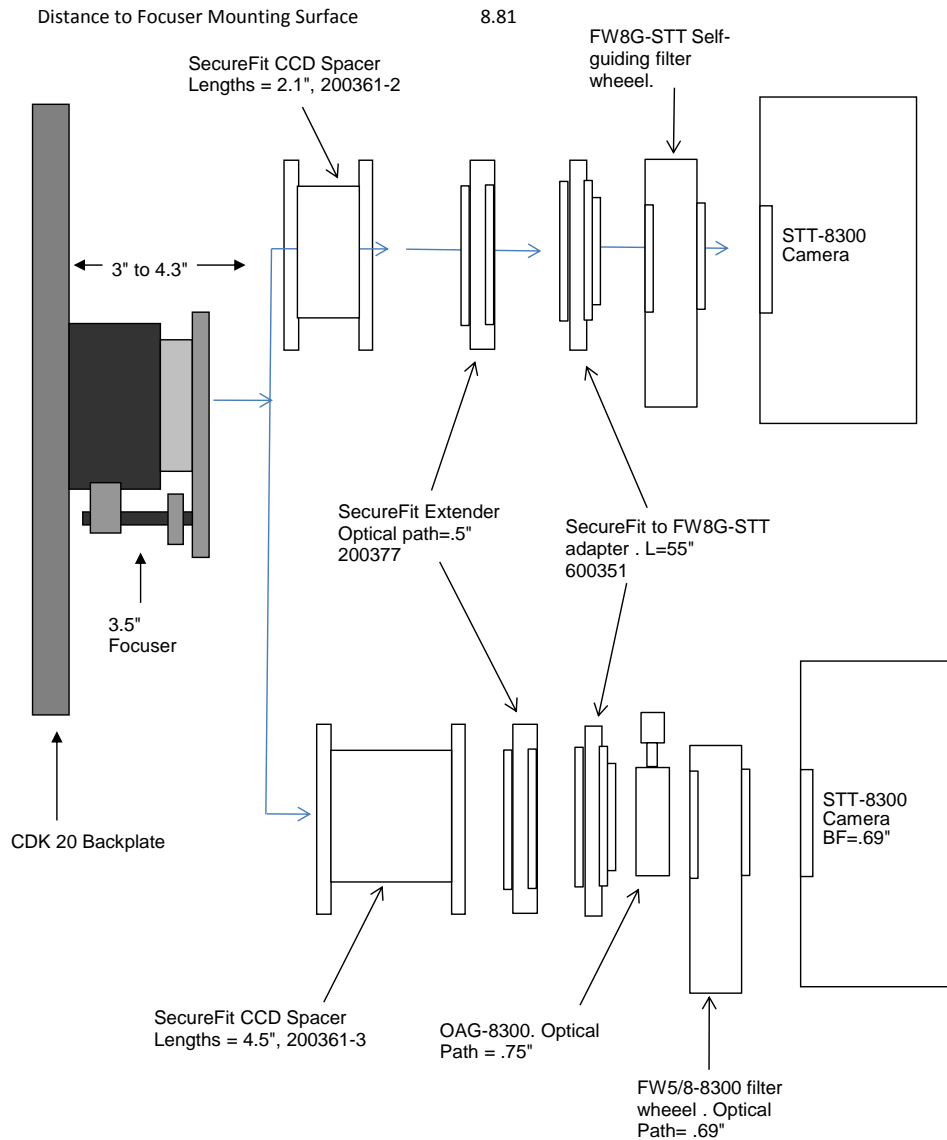

PLANEWAVE INSTRUMENTS
CDK20/24 SECUREFIT SPACERS FOR STT CAMERAS

STT8300 Camera w/ Self Guiding Filter Wheel	8.81	remaining BF
Focuser racked in	3	5.81
Focuser position (0-1.3")	0.532	5.278
SecureFit Spacer 2.1- 200361-2	2.1	3.178
CCD SecureFit Extender - 200377	0.5	2.678
SecureFit to FW8G-STT - 600351	0.55	2.128
FW8G-SST attached to STT-8300 Camera	2.128	0

STT8300 Camera w/Filter Wheel, OAG8300	8.81	remaining BF
Focuser racked in	3	5.81
Focuser position (0-1.3")	0.43	5.38
SecureFit Spacer 3.8- 200361-1	2.1	3.28
CCD SecureFit Extender - 200377	0.5	2.78
SecureFit to FW8G-STT - 600351	0.55	2.23
OAG-8300	0.75	1.48
FW5-8300 / FW8-8300	0.79	0.69
STT-8300 Camera	0.69	0