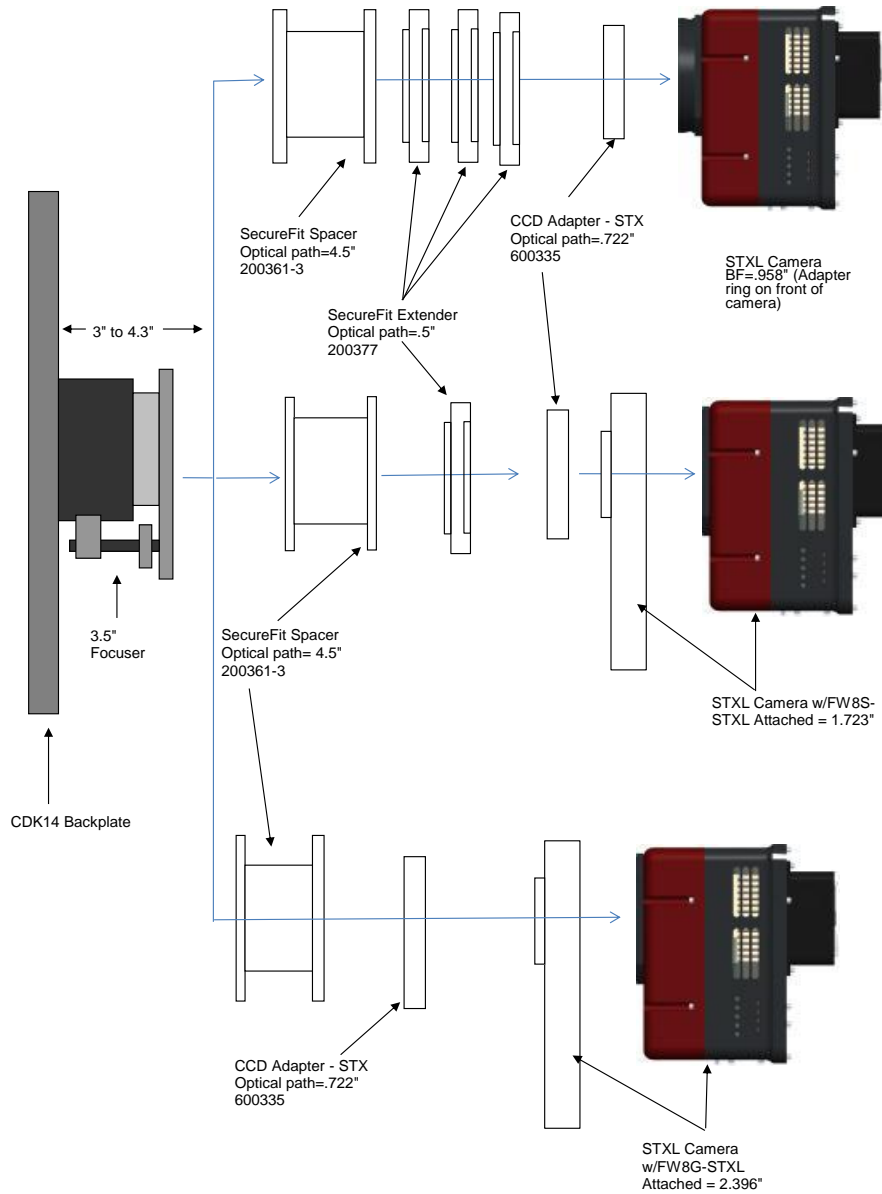

PLANEWAVE INSTRUMENTS
CDK14 SPACERS FOR STXL CAMERAS

STXL	11.09 remaining BF	
Focuser (200340) racked in	3	8.09
Focuser position (0-1.3")	0.41	7.68
SecureFit CCD Spacer - 200361-3	4.5	3.18
CCD SecureFit Extender - 200377	0.5	2.68
CCD SecureFit Extender - 200377	0.5	2.18
CCD SecureFit Extender - 200377	0.5	1.68
CCD Adapter STX - 600335	0.722	0.958
STXL Back Focus w/ threaded adapter ring attached	0.958	0

STXL w/ Standard FW	11.09 remaining BF	
Focuser (200340) racked in	3	8.09
Focuser position (0-1.3")	0.645	7.445
SecureFit CCD Spacer - 200361-3	4.5	2.945
SecureFit Extender - 200377	0.5	2.445
CCD Adapter STX - 600335	0.722	1.723
STXL Camera w/FW8S-STXL Attached	1.723	0

STXL w/ Standard FW & IRF0	11.09 remaining BF	
Focuser (600180) racked in	3.5	7.59
Focuser position (0-1.3")	0.345	7.245
SecureFit CCD Spacer - 200361-3	3.8	3.445
SecureFit Extender - 200377	0.5	2.945
SecureFit Extender - 200377	0.5	2.445
CCD Adapter STX - 600335	0.722	1.723
STXL Camera w/FW8S-STXL Attached	1.723	0

STXL w/ Self Guiding FW	11.09 remaining BF	
Focuser racked in	3	8.09
Focuser position (0-1.3")	0.472	7.618
SecureFit CCD Spacer - 200361-3	4.5	3.118
CCD Adapter STX - 600335	0.722	2.396
STXL Camera w/FW8G-STXL Attached	2.396	0

STXL w/ Self Guiding FW & IRF90	11.09 remaining BF	
Focuser (600180) racked in	3.5	7.59
Focuser position (0-1.3")	0.672	6.918
SecureFit CCD Spacer - 200361-1	3.8	3.118
CCD Adapter STX - 600335	0.722	2.396
STXL Camera w/FW8G-STXL Attached	2.396	0