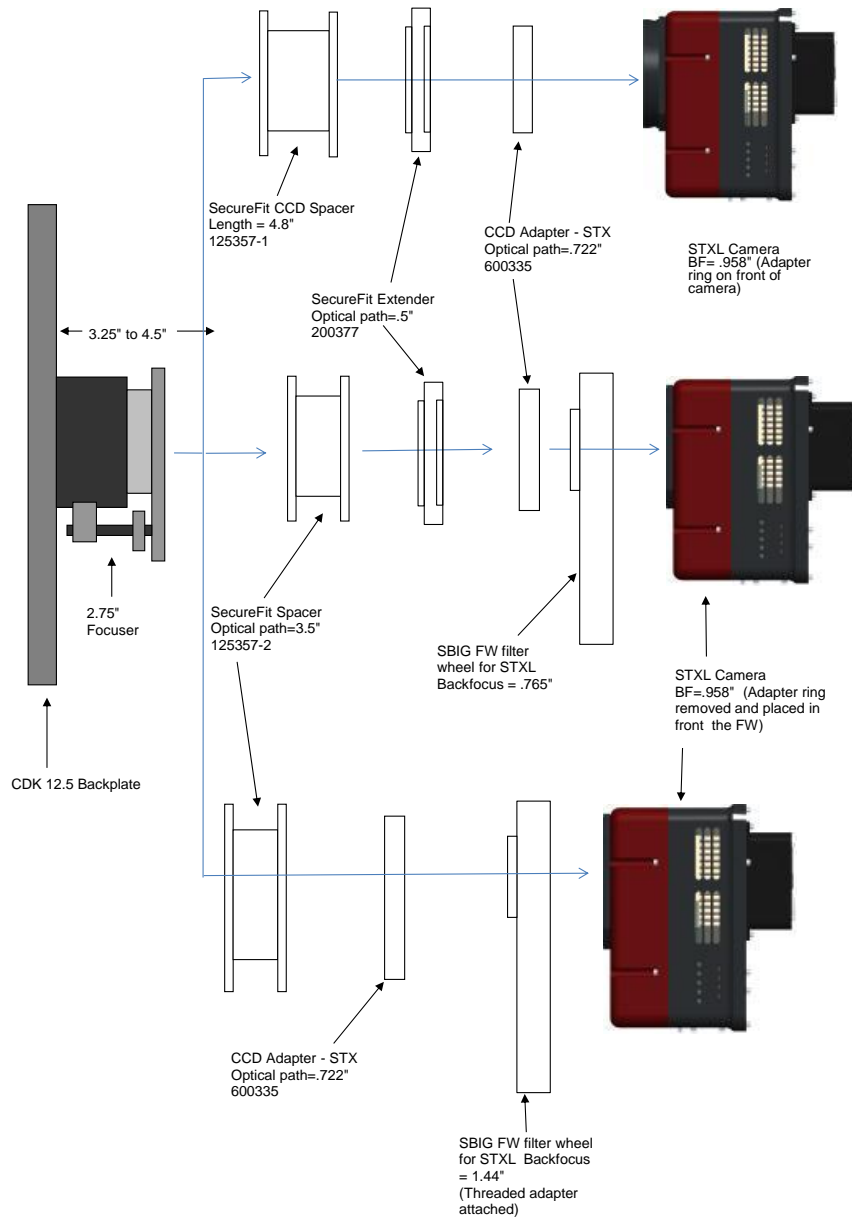

PLANEWAVE INSTRUMENTS
CDK12.5 SPACERS FOR STXL CAMERAS

STXL		
	10.445	remaining BF
Focuser racked in	3.25	7.195
Focuser position (0-1.3")	0.215	6.98
CCD Spacer 4.8" - 125357-1	4.8	2.18
SecureFit Extender - 200377	0.5	1.68
CCD Adapter STX - 600335	0.722	0.958
STXL Back Focus (w/Threaded Adapter attached)	0.958	0

STXL w/ Standard FW		
	10.445	remaining BF
Focuser racked in	3.25	7.195
Focuser position (0-1.3")	0.75	6.445
SecureFit CCD Spacer - 125357-2	3.5	2.945
SecureFit Extender - 200377	0.5	2.445
CCD Adapter STX - 600335	0.722	1.723
Filter Wheel (w/Threaded Adapter Ring attached)	0.765	0.958
STXL Back Focus	0.958	0

STXL w/ Self Guiding FW		
	10.445	remaining BF
Focuser racked in	3.25	7.195
Focuser position (0-1.3")	0.575	6.62
SecureFit CCD Spacer - 125357-2	3.5	3.12
CCD Adapter STX - 600335	0.722	2.398
Filter Wheel, Self Guiding w/threaded adapter ring attached	1.44	0.958
STXL Back Focus	0.958	0