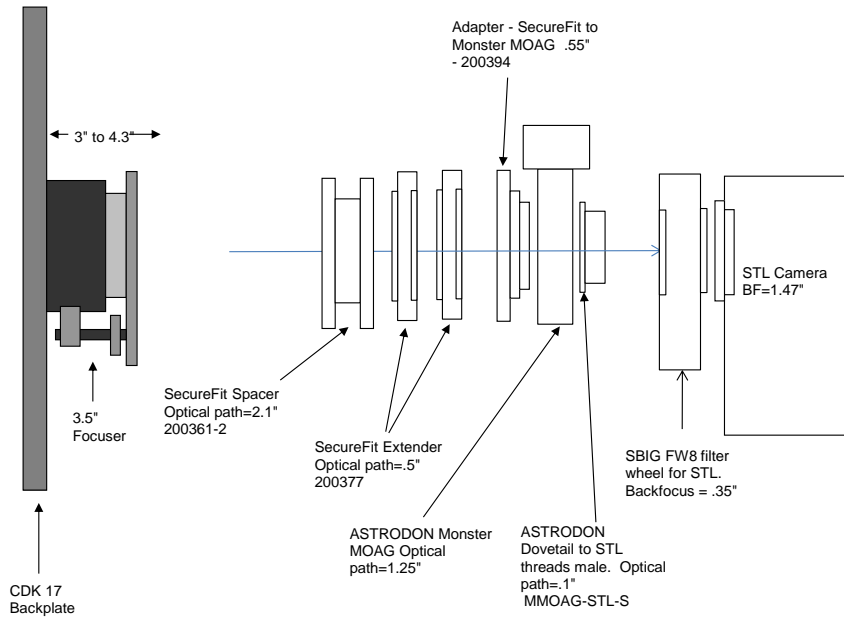

PLANEWAVE INSTRUMENTS
CDK 17 SPACERS FOR STL CAMERAS