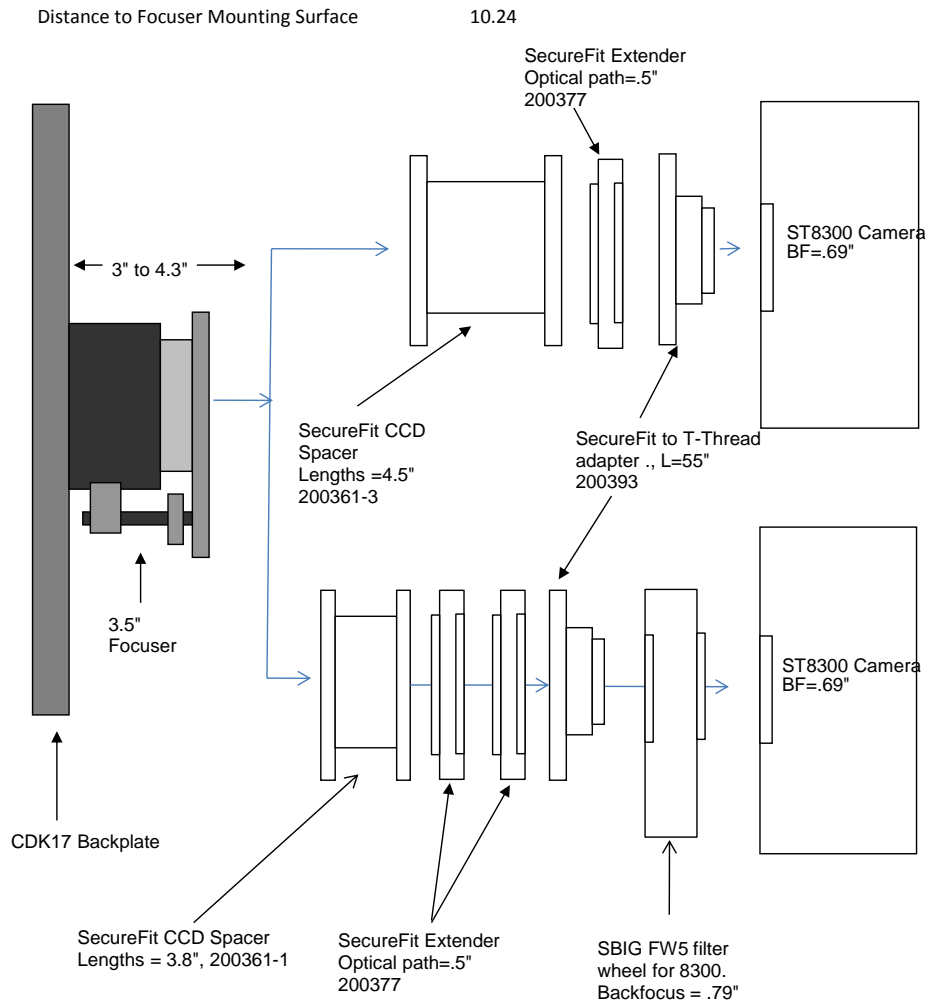

PLANEWAVE INSTRUMENTS
CDK17 SECUREFIT SPACERS FOR ST8300 CAMERAS

ST8300 Camera Alone	10.24 remaining BF	
Focuser racked in	3	7.24
Focuser position (0-1.3")	1	6.24
CCD Spacer 4.5- 200361-3	4.5	1.74
CCD SecureFit Extender - 200377	0.5	1.24
SecureFit to T-Thread - 200393	0.55	0.69
SLT Back Focus	0.69	0

ST8300 Camera FW8 or FW5 for 8300	10.24 remaining BF	
Focuser racked in	3	7.24
Focuser position (0-1.3")	0.41	6.83
CCD Spacer 3.8 - 200361-1	3.8	3.03
CCD SecureFit Extender - 200377	0.5	2.53
CCD SecureFit Extender - 200377	0.5	2.03
SecureFit to T-Thread - 200393	0.55	1.48
FW5 or 8 for 8300, Back Focus=.79"	0.79	0.69
SLT Back Focus	0.69	0