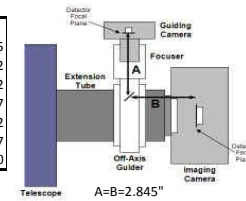

STL CCD & MMOAG		
2.75" Focuser (racked in)	10.445	remaining BF
SecureFit CCD Spacer - 125357-3	3.25	7.195
Focus position (0 to 1.3")	0.675	6.52
SecureFit CCD Spacer - 125357-3	2.5	4.02
Adapter SecureFit to Monster MOAG - 200394	0.55	3.47
Monster MOAG - MMOAG	1.25	2.22
AstroDon Adapter - MMOAG-STL-L	0.75	1.47
SBIG STL Camera with mounting block	1.47	0