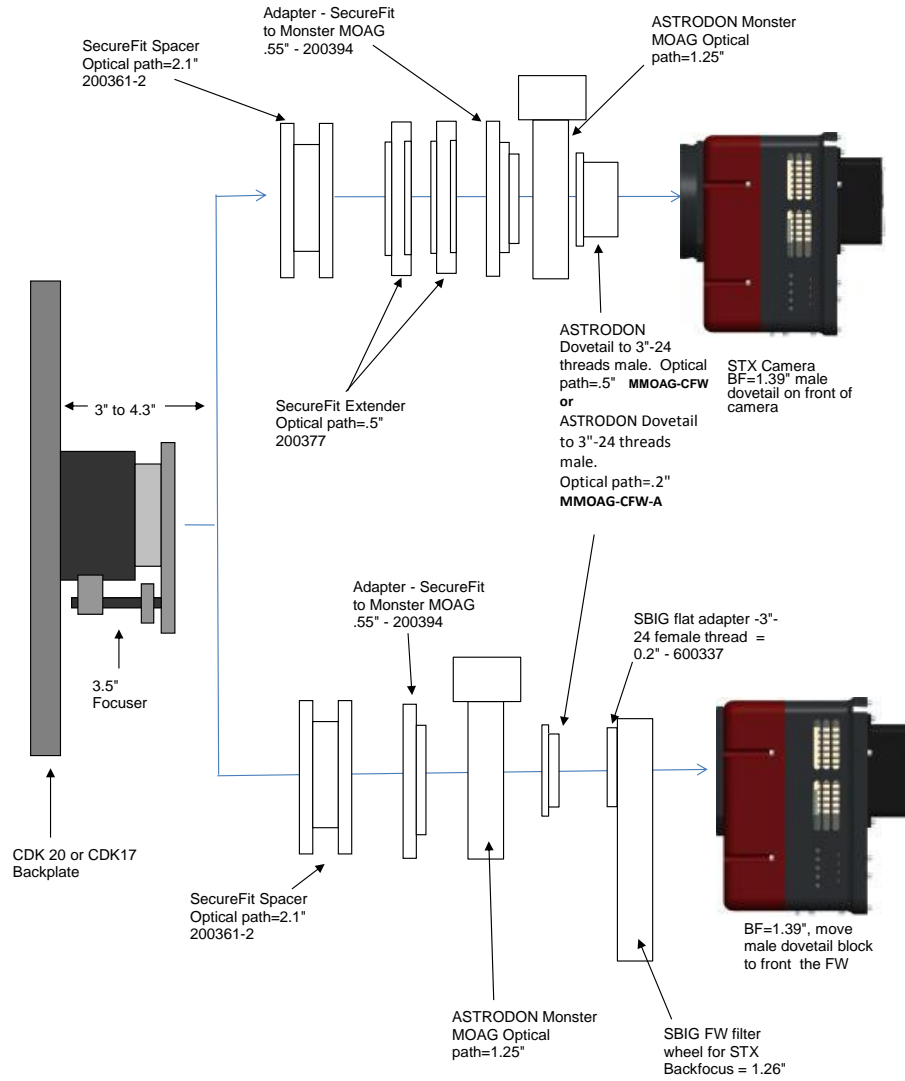

PLANEWAVE INSTRUMENTS
CDK17 SPACERS FOR STX CAMERAS

STX camera and MMOAG		10.24	remaining BF
Focuser racked in	3	7.24	
Focuser position (0-1.3")	0.7	6.54	
CCD Spacer 2.1 - 200361-2	2.1	4.44	
SecureFit 1/2" Spacer - 200377	0.5	3.94	
CCD SecureFit to MMOAG - 200394	0.55	3.39	
Monster MOAG	1.25	2.14	
MMOAG-STL-L	0.75	1.39	
STX Back Focus	1.39	0	

STX camera and MMOAG		10.24	remaining BF
Focuser racked in	3	7.24	
Focuser position (0-1.3")	0.45	6.79	
CCD Spacer 2.1 - 200361-2	2.1	4.69	
SecureFit 1/2" Spacer - 200377	0.5	4.19	
SecureFit 1/2" Spacer - 200377	0.5	3.69	
CCD SecureFit to MMOAG - 200394	0.55	3.14	
Monster MMOAG	1.25	1.89	
MMOAG-CFW	0.5	1.39	
SLT Back Focus	1.39	0	

STX camera and MMOAG		10.24	remaining BF
Focuser racked in	3	7.24	
Focuser position (0-1.3")	0.29	6.95	
CCD Spacer 2.1 - 200361-2	2.1	4.85	
CCD SecureFit to MMOAG - 200394	0.55	4.3	
AstroDon part - MMOAG	1.25	3.05	
AstroDon part - MMOAG-CFW-A	0.2	2.85	
SBIG Flat Adapter - 600337	0.2	2.65	
Filter Wheel, FW8	1.26	1.39	
SLX Back Focus	1.39	0