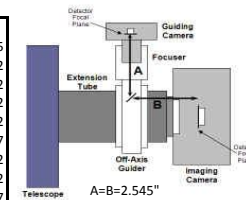

STL CCD, FW8, Pyxis & MMOAG		
2.75" Focuser (racked in)	10.445	remaining BF
2.75" Focuser (racked in)	3.25	7.195
Focus position (0 to 1.3")	0.575	6.62
PW 12.5 to Optec-3600 dovetail adapter - 17827	0	6.62
Optec Pyxis 3" Camera Rotator	2.4	4.22
Optec Pyxis 3" to SecureFit Adapter - 17835	0.5	3.72
Adapter SecureFit to Monster MOAG - 200394	0.55	3.17
Monster MOAG - MMOAG	1.25	1.92
AstroDon Adapter - MMOAG-STL-S	0.1	1.82
SBIG FW8 Filter Wheel	0.35	1.47
SBIG STL Camera with mounting block	1.47	0