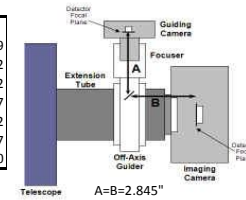

STL CCD & MMOAG		11.09 remaining BF
Focuser (racked in)	3	8.09
Focus position (0 to 1.3")	0.27	7.82
SecureFit CCD Spacer - 200361-1	3.8	4.02
Adapter SecureFit to Monster MOAG - 200394	0.55	3.47
Monster MOAG - MMOAG	1.25	2.22
AstroDon Adapter - MMOAG-STL-L	0.75	1.47
SBIG STL Camera with mounting block	1.47	0