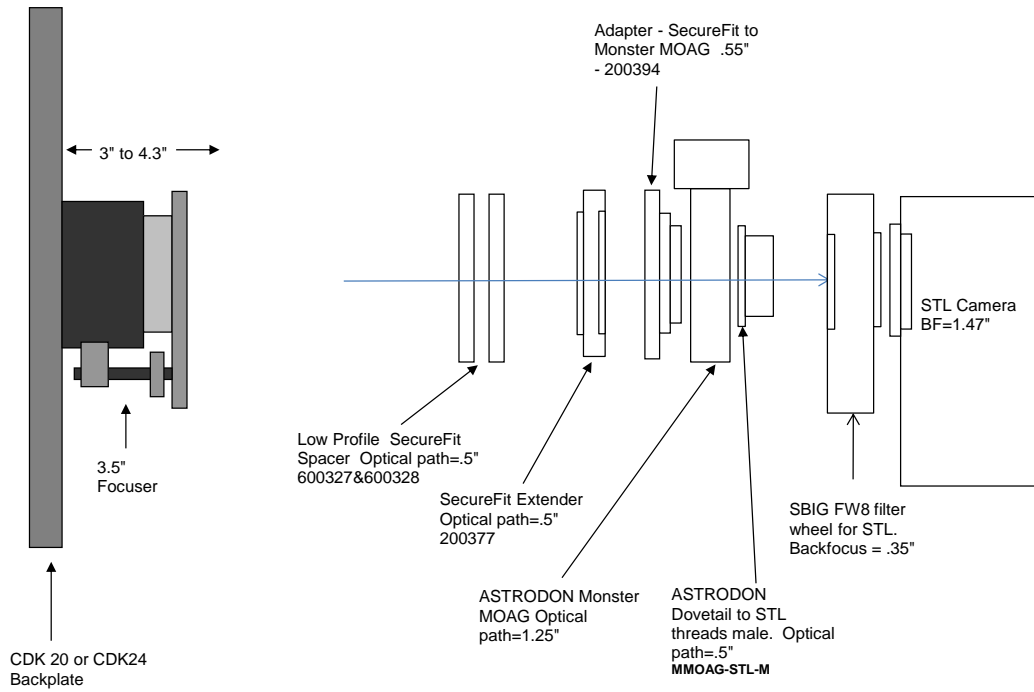

PLANEWAVE INSTRUMENTS
CDK 20 AND 24 SPACERS FOR STL CAMERAS

STL camera and MMOAG		8.81 remaining BF
Focuser racked in	3	5.81
Focuser position (0-1.3")	0.59	5.22
LowProfile SecureFit Spacer - 0.5", 600327&600328	0.5	4.72
SecureFit 1/2" Spacer - 200377	0.5	4.22
SecureFit 1/2" Spacer - 200377	0.5	3.72
CCD SecureFit to MMOAG - 200394	0.55	3.17
AstroDon part - MMOAG	1.25	1.92
AstroDon part - MMOAG-STL-S	0.1	1.82
Filter Wheel, FW8	0.35	1.47
SLT Back Focus	1.47	0