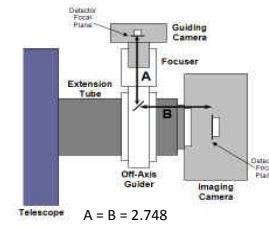

STXL w/ Self Guiding FW		8.81 remaining BF
Focuser racked in	3	5.81
Focuser position (0-1.3")	0.61	5.2
Low Profile Adapters = .5" (600327/328)	0.5	4.7
CCD Adapter STX - 600335	0.722	3.978
AOX w/SBIG Threaded Adapter attached	1.38	2.598
AOX to FW Adapter (SBIG)	0.2	2.398
Filter Wheel w/threaded adapter ring attached	1.44	0.958
STXL Back Focus	0.958	0