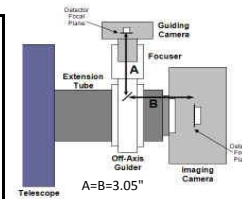

CDK12.5 - OPTICAL TRAIN: for SBIG STX BODY, AND MMOAG

Distance to Focuser Mounting Surface 10.445

STX and FW	10.445 remaining BF	
2.75" Focuser (racked in)	3.25	7.195
Focus position (0 to 1.3")	0.323	6.872
SecureFit CCD Spacer - 125357-2	3.5	3.372
CCD Adapter -STL - 600335	0.722	2.65
SBIG FW STX (w/threaded adapter ring attached)	1.26	1.39
STX Camera	1.39	0

STX CCD, Pyxis & MMOAG	10.445 remaining BF	
2.75" Focuser (racked in)	3.25	7.195
Focus position (0 to 1.3")	0.34	6.855
PW 12.5 to Optec-3600 dovetail adapter - 17827	0	6.855
Optec Pyxis 3" Camera Rotator	2.4	4.455
Optec Pyxis 3" to SecureFit Adapter - 17835	0.5	3.955
Adapter SecureFit to Monster MOAG - 200394	0.55	3.405
Monster MOAG - MMOAG	1.25	2.155
AstroDon Adapter - MMOAG-SLT-S	0.1	2.055
SBIG STX Camera with mounting block	2.06	0.00

Does not reach focus without the use of custom adapters

STX CCD, FW8, Pyxis & MMOAG	10.445 remaining BF	
2.75" Focuser (racked in)	3.25	7.195
Focus position (0 to 1.3")	0	7.195
PW 12.5 to Optec-3600 dovetail adapter - 17827	0	7.195
Optec Pyxis 3" Camera Rotator	2.4	4.795
Optec Pyxis 3" to SecureFit Adapter - 17835	0.5	4.295
Adapter SecureFit to Monster MOAG - 200394	0.55	3.745
Monster MOAG - MMOAG	1.25	2.495
AstroDon Adapter - MMOAG-SLT-S	0.1	2.395
SBIG FW8 Filter Wheel w/threaded adapter ring attached	1.93	0.465
SBIG STX Camera	1.39	-0.925