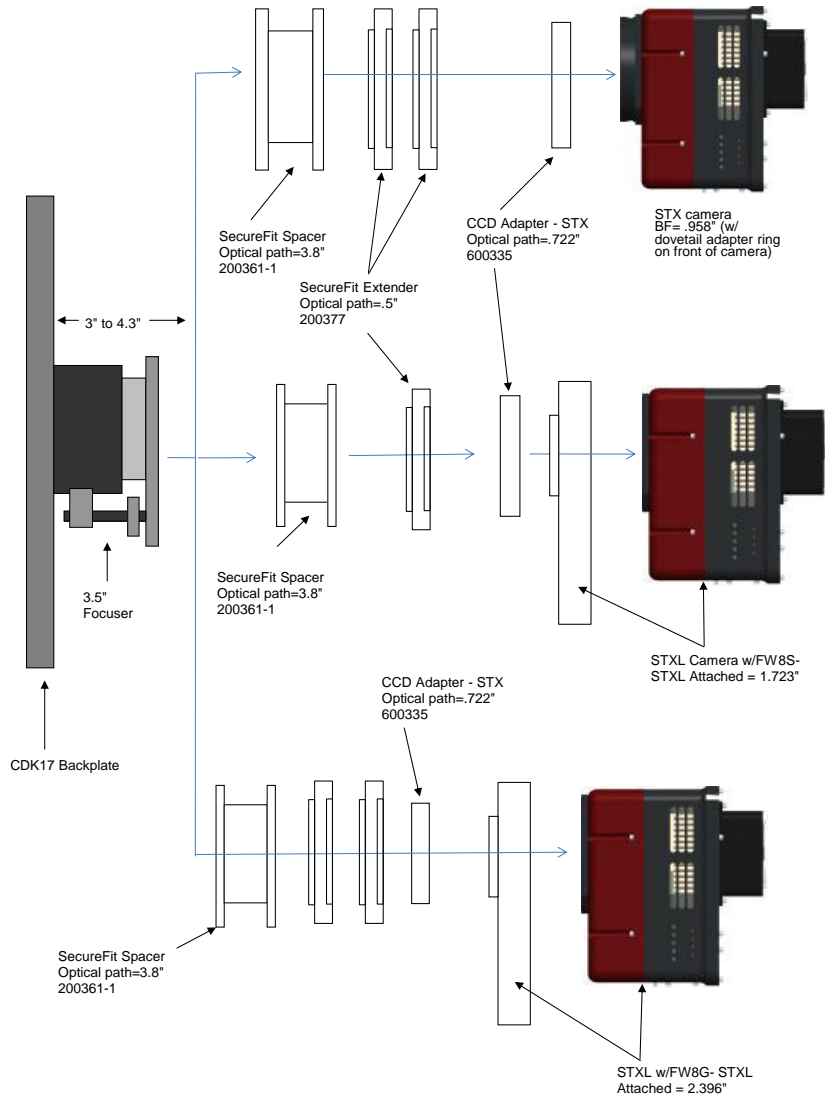

PLANEWAVE INSTRUMENTS
CDK17 SPACERS FOR STXL CAMERAS

STXL		10.24 remaining BF
Focuser (200340) racked in	3	7.24
Focuser position (0-1.3")	0.76	6.48
CCD Spacer 3.5" - 200361-1	3.8	2.68
CCD SecureFit Extender - 200377	0.5	2.18
CCD SecureFit Extender - 200377	0.5	1.68
CCD Adapter STX - 600335	0.722	0.958
STXL Back Focus w/threaded adapter ring attached	0.958	0

STXL & IRF90		10.24 remaining BF
IRF90 - 600180	3.5	6.74
Focuser position (0-1.3")	0.26	6.48
CCD Spacer 3.5" - 200361-1	3.8	2.68
CCD SecureFit Extender - 200377	0.5	2.18
CCD SecureFit Extender - 200377	0.5	1.68
CCD Adapter STX - 600335	0.722	0.958
STXL Back Focus w/threaded adapter ring attached	0.958	0

STXL w/ Standard FW		10.24 remaining BF
Focuser (200340) racked in	3	7.24
Focuser position (0-1.3")	0.495	6.745
SecureFit CCD Spacer - 200361-1	3.8	2.945
SecureFit Extender - 200377	0.5	2.445
CCD Adapter STX - 600335	0.722	1.723
STXL Camera w/FW8S-STXL Attached	1.723	0

STXL w/ Standard FW & IRF90		10.24 remaining BF
Focuser (600180) racked in	3.5	6.74
Focuser position (0-1.3")	0.495	6.245
SecureFit CCD Spacer - 200361-1	3.8	2.445
CCD Adapter STX - 600335	0.722	1.723
STXL Camera w/FW8S-STXL Attached	1.723	0

STXL w/ Self Guiding FW		10.24 remaining BF
Focuser (200340) racked in	3	7.24
Focuser position (0-1.3")	0.322	6.918
SecureFit CCD Spacer - 200361-1	3.8	3.118
CCD Adapter STX - 600335	0.722	2.396
STXL w/FW8G-STXL Attached	2.396	0

STXL w/ Self Guiding FW & IRF90		10.24 remaining BF
Focuser (600180) racked in	3.5	6.74
Focuser position (0-1.3")	0.522	6.218
SecureFit CCD Spacer - 200361-2	2.1	4.118
SecureFit Extender - 200377	0.5	3.618
SecureFit Extender - 200377	0.5	3.118
CCD Adapter STX - 600335	0.722	2.396
STXL w/FW8G-STXL Attached	2.396	0