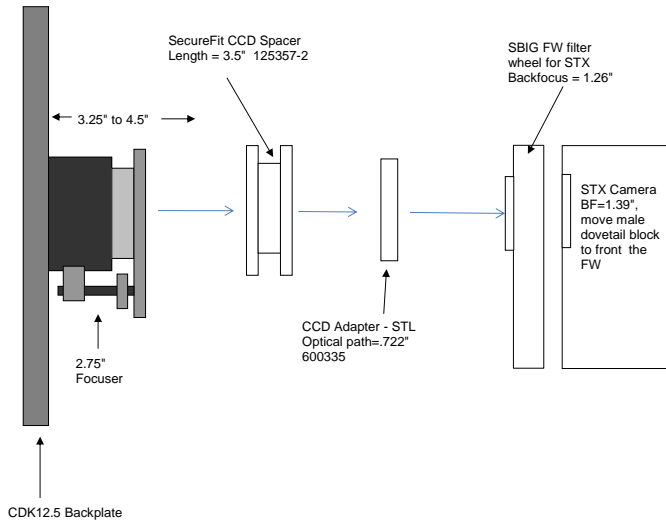

### CDK12.5 - OPTICAL TRAIN: for SBIG STX BODY, AND MMOAG

Distance to Focuser Mounting Surface 10.445

STX and FW	10.445 remaining BF	
2.75" Focuser (racked in)	3.25	7.195
Focus position (0 to 1.3")	<b>0.323</b>	6.872
SecureFit CCD Spacer - 125357-2	3.5	3.372
CCD Adapter -STL - 600335	0.722	2.65
SBIG FW STX (w/threaded adapter ring attached)	1.26	1.39
STX Camera	1.39	0