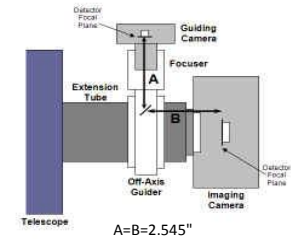

STL camera and MMOAG		10.24 remaining BF
Focuser racked in	3	7.24
Focuser position (0-1.3")	0.42	6.82
CCD Spacer 2.1 - 200361-2	2.1	4.72
SecureFit 1/2" Spacer - 200377	0.5	4.22
SecureFit 1/2" Spacer - 200377	0.5	3.72
CCD SecureFit to MMOAG - 200394	0.55	3.17
AstroDon part - MMOAG	1.25	1.92
AstroDon part - MMOAG-STL-S	0.1	1.82
Filter Wheel, FW8	0.35	1.47
SLT Back Focus	1.47	0

STL camera and MMOAG, IRF90		10.24 remaining BF
IRF 90 Focuser (600180)	3.5	6.74
Focuser position (0-1.3")	0.42	6.32
CCD Spacer 2.1 - 200361-2	2.1	4.22
SecureFit 1/2" Spacer - 200377	0.5	3.72
CCD SecureFit to MMOAG - 200394	0.55	3.17
AstroDon part - MMOAG	1.25	1.92
AstroDon part - MMOAG-STL-S	0.1	1.82
Filter Wheel, FW8	0.35	1.47
SLT Back Focus	1.47	0