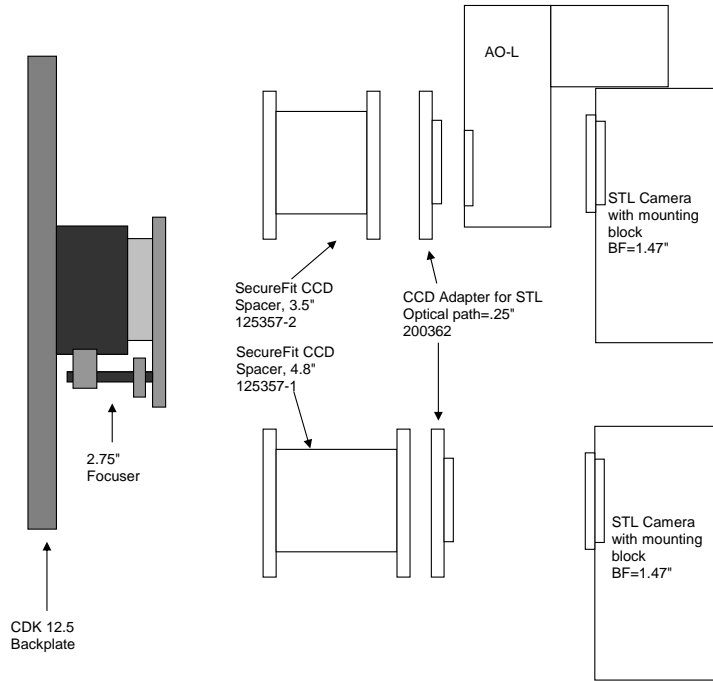

PLANEWAVE INSTRUMENTS
SECUREFIT CCD SPACERS FOR STL CAMERAS
for CDK12.5

← 10.445 →
Distance from focuser mounting surface to focal plane

STL and AO-L required spacers	10.445 remaining BF	
2.75" Focuser (racked in)	3.25	7.195
Focus position (0 to 1.3")	0.485	6.71
SecureFit CCD Spacer 3.5" - 125357-2	3.5	3.21
CCD Adapter, STL - 200362	0.25	2.96
AO-L	1.49	1.47
STL Back Focus	1.47	0

STL Camera	10.445 remaining BF	
2.75" Focuser (racked in)	3.25	7.195
Focus position (0 to 1.3")	0.675	6.52
SecureFit CCD Spacer 4.8" - 125357-1	4.8	1.72
CCD Adapter, STL - 200362	0.25	1.47
STL Back Focus	1.47	0