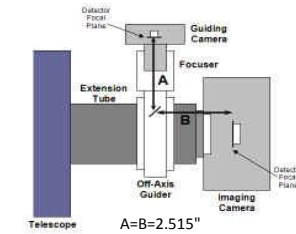

PLANEWAVE INSTRUMENTS
CDK17 SPACERS FOR STX CAMERAS

STX camera and MMOAG		10.24	remaining BF
Focuser racked in	3	7.24	
Focuser position (0-1.3")	0.7	6.54	
CCD Spacer 2.1 - 200361-2	2.1	4.44	
SecureFit 1/2" Spacer - 200377	0.5	3.94	
CCD SecureFit to MMOAG - 200394	0.55	3.39	
Monster MOAG	1.25	2.14	
MMOAG-STL-L	0.75	1.39	
STX Back Focus	1.39	0	

STX camera and MMOAG		10.24	remaining BF
Focuser racked in	3	7.24	
Focuser position (0-1.3")	0.45	6.79	
CCD Spacer 2.1 - 200361-2	2.1	4.69	
SecureFit 1/2" Spacer - 200377	0.5	4.19	
SecureFit 1/2" Spacer - 200377	0.5	3.69	
CCD SecureFit to MMOAG - 200394	0.55	3.14	
Monster MMOAG	1.25	1.89	
MMOAG-CFW	0.5	1.39	
SLT Back Focus	1.39	0	

STX camera and MMOAG		10.24	remaining BF
Focuser racked in	3	7.24	
Focuser position (0-1.3")	0.29	6.95	
CCD Spacer 2.1 - 200361-2	2.1	4.85	
CCD SecureFit to MMOAG - 200394	0.55	4.3	
AstroDon part - MMOAG	1.25	3.05	
AstroDon part - MMOAG-CFW-A	0.2	2.85	
SBIG Flat Adapter - 600337	0.2	2.65	
Filter Wheel, FW8	1.26	1.39	
SLX Back Focus	1.39	0