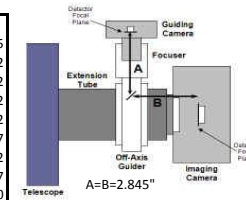

STL CCD, Pyxis & MMOAG		
2.75" Focuser (racked in)	10.445	remaining BF
2.75" Focuser (racked in)	3.25	7.195
Focus position (0 to 1.3")	0.275	6.92
PW 12.5 to Optec-3600 dovetail adapter - 17827	0	6.92
Optec Pyxis 3" Camera Rotator	2.4	4.52
Optec Pyxis 3" to SecureFit Adapter - 17835	0.5	4.02
Adapter SecureFit to Monster MOAG - 200394	0.55	3.47
Monster MOAG - MMOAG	1.25	2.22
AstroDon Adapter - MMOAG-STL-L	0.75	1.47
SBIG STL Camera with mounting block	1.47	0