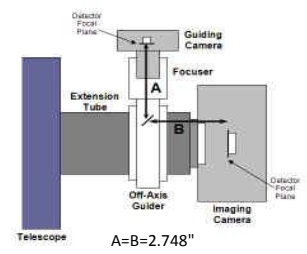

STXL w/ Self Guiding FW		11.09	remaining BF
Focuser racked in	3		8.09
Focuser position (0-1.3")	0.292		7.798
SecureFit CCD Spacer - 200361-2	2.1		5.698
SecureFit Extender - 200377	0.5		5.198
SecureFit Extender - 200377	0.5		4.698
CCD Adapter STX - 600335	0.722		3.976
AO-X (w/ threaded adapter attached)	1.38		2.596
AO-X to FW adapter (SBIG)	0.2		2.396
STXL Camera w/FW8G-STXL Attached	2.396		0