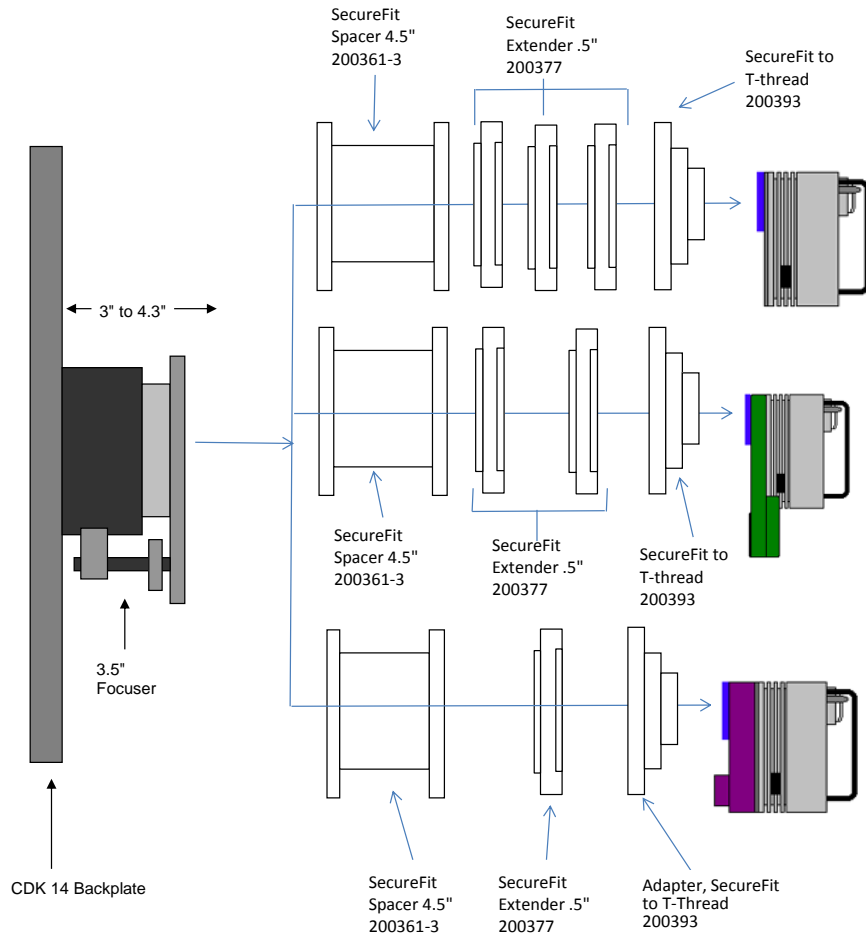

PLANEWAVE INSTRUMENTS
CDK14 SECUREFIT CCD SPACERS FOR ST CAMERAS

SecureFit w/ ST		11.09 remaining BF
Focuser racked in	3	8.09
Focuser Position (0 - 1.3")	0.528	7.562
SecureFit 4.5 - 200361-3	4.5	3.062
CCD SecureFit Extender - 200377	0.5	2.562
CCD SecureFit Extender - 200377	0.5	2.062
CCD SecureFit Extender - 200377	0.5	1.562
Adapter, SecureFit to T thread - 200393	0.55	1.012
ST Back Focus (with D-block)	1.012	0

SecureFit with ST and CFW10		11.09 remaining BF
Focuser racked in	3	8.09
Focuser Position (0 - 1.3")	0.448	7.642
SecureFit 4.5 - 200361-3	4.5	3.142
SecureFit Extender - 200377	0.5	2.642
SecureFit Extender - 200377	0.5	2.142
Adapter, SecureFit to T thread - 200393	0.55	1.592
ST w/ CFW10 Back Focus (with D-block)	1.592	0

SecureFit with ST and CFW10SA		11.09 remaining BF
Focuser racked in	3	8.09
Focuser Position (0 - 1.3")	0.73	7.36
SecureFit 4.5 - 200361-3	4.5	2.86
SecureFit Extender - 200377	0.5	2.36
Adapter, SecureFit to T thread - 200393	0.55	1.81
ST w/ CFW10 Back Focus, (w/ D-block)	1.81	0

SecureFit with ST and CFW8		11.09 remaining BF
Focuser racked in	3	8.09
Focuser Position (0 - 1.3")	0.528	7.562
SecureFit 4.5 - 200361-3	4.5	3.062
SecureFit Extender - 200377	0.5	2.562
Adapter, SecureFit to T thread - 200393	0.55	2.012
ST w/ CFW8 Back Focus, (w/ D-block)	2.012	0