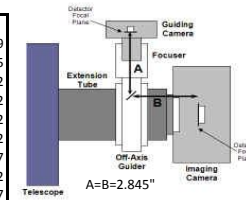

STL CCD, Pyxis & MMOAG		11.09 remaining BF
Focuser (racked in)	3	8.09
Focus position (0 to 1.3")	0.435	7.655
3" Focuser to Pyxis Rotator - 17828	0.235	7.42
Optec Pyxis 3" Camera Rotator	2.4	5.02
Optec Pyxis 3" to SecureFit Adapter - 17835	0.5	4.52
SecureFit Extender - 200377	0.5	4.02
Adapter SecureFit to Monster MOAG - 200394	0.55	3.47
Monster MOAG - MMOAG	1.25	2.22
AstroDon Adapter - MMOAG-STL-L	0.75	1.47
SBIG STL Camera with mounting block	1.47	0