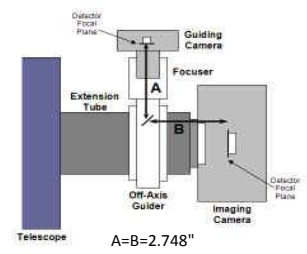

STXL w/ Self Guiding FW	10.24	remaining BF
Focuser racked in	3	7.24
Focuser position (0-1.3")	0.442	6.798
SecureFit CCD Spacer - 200361-2	2.1	4.698
CCD Adapter STX - 600335	0.722	3.976
AO-X (w/ threaded adapter attached)	1.38	2.596
AO-X to FW adapter (SBIG)	0.2	2.396
STXL w/FW8G-STXL Attached	2.396	0