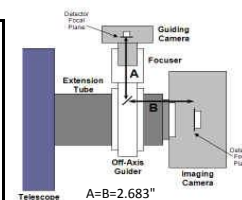

CDK12.5 - OPTICAL TRAIN: for SBIG STX BODY, AND MMOAG

Distance to Focuser Mounting Surface 10.445

STX and FW	10.445 remaining BF	
2.75" Focuser (racked in)	3.25	7.195
Focus position (0 to 1.3")	0.323	6.872
SecureFit CCD Spacer - 125357-2	3.5	3.372
CCD Adapter -STL - 600335	0.722	2.65
SBIG FW STX (w/threaded adapter ring attached)	1.26	1.39
STX Camera	1.39	0

STX CCD, Pyxis & MMOAG	10.445 remaining BF	
2.75" Focuser (racked in)	3.25	7.195
Focus position (0 to 1.3")	0.34	6.855
PW 12.5 to Optec-3600 dovetail adapter - 17827	0	6.855
Optec Pyxis 3" Camera Rotator	2.4	4.455
Optec Pyxis 3" to SecureFit Adapter - 17835	0.5	3.955
Adapter SecureFit to Monster MOAG - 200394	0.55	3.405
Monster MOAG - MMOAG	1.25	2.155
AstroDon Adapter - MMOAG-SLT-S	0.1	2.055
SBIG STX Camera with mounting block	2.06	0.00

Does not reach focus without the use of custom adapters

STX CCD, FW8, Pyxis & MMOAG	10.445 remaining BF	
2.75" Focuser (racked in)	3.25	7.195
Focus position (0 to 1.3")	0	7.195
PW 12.5 to Optec-3600 dovetail adapter - 17827	0	7.195
Optec Pyxis 3" Camera Rotator	2.4	4.795
Optec Pyxis 3" to SecureFit Adapter - 17835	0.5	4.295
Adapter SecureFit to Monster MOAG - 200394	0.55	3.745
Monster MOAG - MMOAG	1.25	2.495
AstroDon Adapter - MMOAG-SLT-S	0.1	2.395
SBIG FW8 Filter Wheel w/threaded adapter ring attached	1.93	0.465
SBIG STX Camera	1.39	-0.925