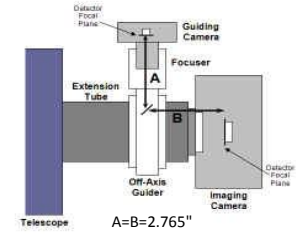

PLANEWAVE INSTRUMENTS
CDK17 SPACERS FOR STX CAMERAS

STX camera and MMOAG		10.24	remaining BF
Focuser racked in	3	7.24	
Focuser position (0-1.3")	0.7	6.54	
CCD Spacer 2.1 - 200361-2	2.1	4.44	
SecureFit 1/2" Spacer - 200377	0.5	3.94	
CCD SecureFit to MMOAG - 200394	0.55	3.39	
Monster MOAG	1.25	2.14	
MMOAG-STL-L	0.75	1.39	
STX Back Focus	1.39	0	

STX camera and MMOAG		10.24	remaining BF
Focuser racked in	3	7.24	
Focuser position (0-1.3")	0.45	6.79	
CCD Spacer 2.1 - 200361-2	2.1	4.69	
SecureFit 1/2" Spacer - 200377	0.5	4.19	
SecureFit 1/2" Spacer - 200377	0.5	3.69	
CCD SecureFit to MMOAG - 200394	0.55	3.14	
Monster MMOAG	1.25	1.89	
MMOAG-CFW	0.5	1.39	
SLT Back Focus	1.39	0	

STX camera and MMOAG		10.24	remaining BF
Focuser racked in	3	7.24	
Focuser position (0-1.3")	0.29	6.95	
CCD Spacer 2.1 - 200361-2	2.1	4.85	
CCD SecureFit to MMOAG - 200394	0.55	4.3	
AstroDon part - MMOAG	1.25	3.05	
AstroDon part - MMOAG-CFW-A	0.2	2.85	
SBIG Flat Adapter - 600337	0.2	2.65	
Filter Wheel, FW8	1.26	1.39	
SLX Back Focus	1.39	0