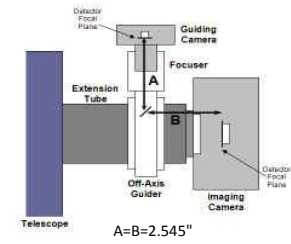

STL camera and MMOAG		10.24 remaining BF
Focuser racked in	3	7.24
Focuser position (0-1.3")	0.42	6.82
CCD Spacer 2.1 - 200361-2	2.1	4.72
SecureFit 1/2" Spacer - 200377	0.5	4.22
SecureFit 1/2" Spacer - 200377	0.5	3.72
CCD SecureFit to MMOAG - 200394	0.55	3.17
AstroDon part - MMOAG	1.25	1.92
AstroDon part - MMOAG-STL-S	0.1	1.82
Filter Wheel, FW8	0.35	1.47
SLT Back Focus	1.47	0

STL camera and MMOAG, IRF90		10.24 remaining BF
IRF 90 Focuser (600180)	3.5	6.74
Focuser position (0-1.3")	0.42	6.32
CCD Spacer 2.1 - 200361-2	2.1	4.22
SecureFit 1/2" Spacer - 200377	0.5	3.72
CCD SecureFit to MMOAG - 200394	0.55	3.17
AstroDon part - MMOAG	1.25	1.92
AstroDon part - MMOAG-STL-S	0.1	1.82
Filter Wheel, FW8	0.35	1.47
SLT Back Focus	1.47	0