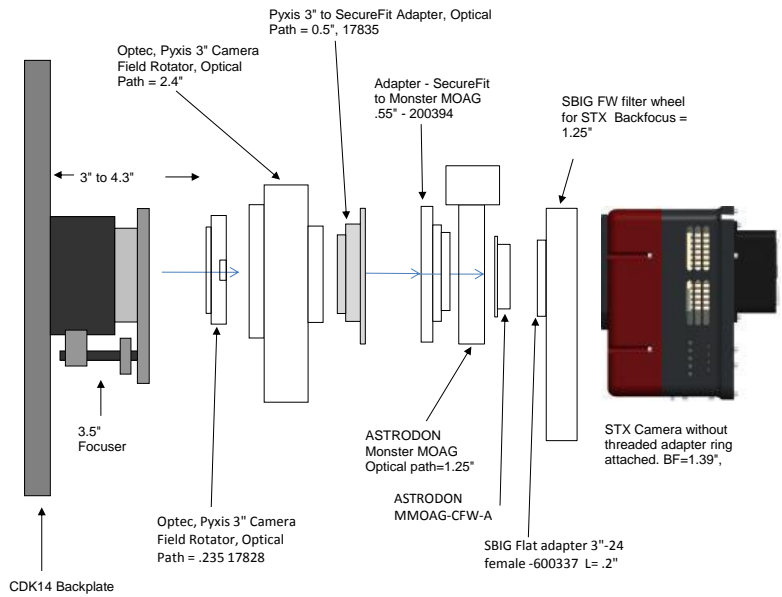

STX camera and MMOAG		11.09 remaining BF
Focuser racked in	3	8.09
Focuser position (0-1.3")	0.76	7.33
Low profile adapters- 600327/328	0.5	6.83
SecureFit 1/2" Spacer - 200377	0.5	6.33
SecureFit to 3"-24 male (FLI and SBIG) - 200395-3	0.25	6.08
SBIG Flat Adapter (3"-24 female) - 600337	0.2	5.88
AO-X	1.18	4.7
SBIG Flat Adapter (3"-24 female) - 600338	0.2	4.5
MOAG-CWF-A	0.2	4.3
AstroDon part - MMOAG	1.25	3.05
MOAG-CWF-A	0.2	2.85
SBIG Flat Adapter (3"-24 female) - 600337	0.2	2.65
Filter Wheel, FW8	1.26	1.39
SLX Back Focus	1.39	0

# CDK14- OPTICAL TRAIN: for SBIG STX BODY, AND MMOAG

Distance to Focuser Mounting Surface

11.09

STX and FW		11.09 remaining BF
Focuser (racked in)	3	8.09
Focus position (0 to 1.3")	<b>0.418</b>	7.672
SecureFit CCD Spacer - <b>200361-1</b>	3.8	3.872
SecureFit Extender - <b>200377</b>	0.5	3.372
CCD Adapter -STL - <b>600335</b>	0.722	2.65
SBIG FW STX (w/ threaded adapter ring attached)	1.26	1.39
STX Camera	1.39	0