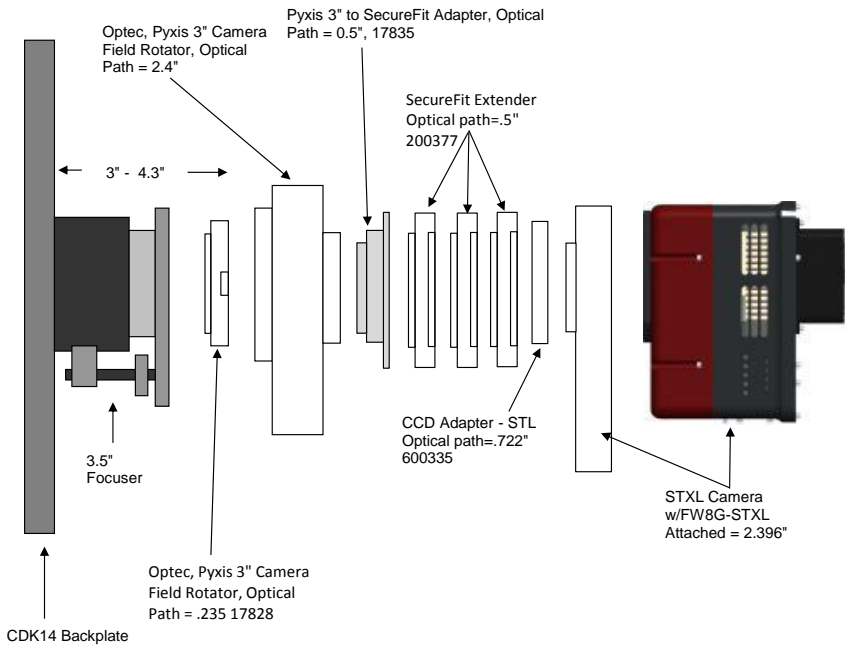

CDK14- OPTICAL TRAIN: for SBIG STXL CAMERA & IMAGE ROTATORS

Distance to Focuser Mounting Surface 11.09

STXL, Self-Guiding FW, Pyxis	11.09	remaining BF
Focuser (racked in)	3	8.09
Focus position (0 to 1.3")	0.337	7.753
PW 14/17/20 to Optec-3600 dovetail adapter - 17828	0.235	7.518
Optec Pyxis 3" Camera Rotator	2.4	5.118
Optec Pyxis 3" to SecureFit Adapter - 17835	0.5	4.618
SecureFit Spacer (200377)	0.5	4.118
SecureFit Spacer (200377)	0.5	3.618
SecureFit Spacer (200377)	0.5	3.118
CCD Adapter STX - 600335	0.722	2.396
STXL Camera w/FW8G-STXL Attached	2.396	0