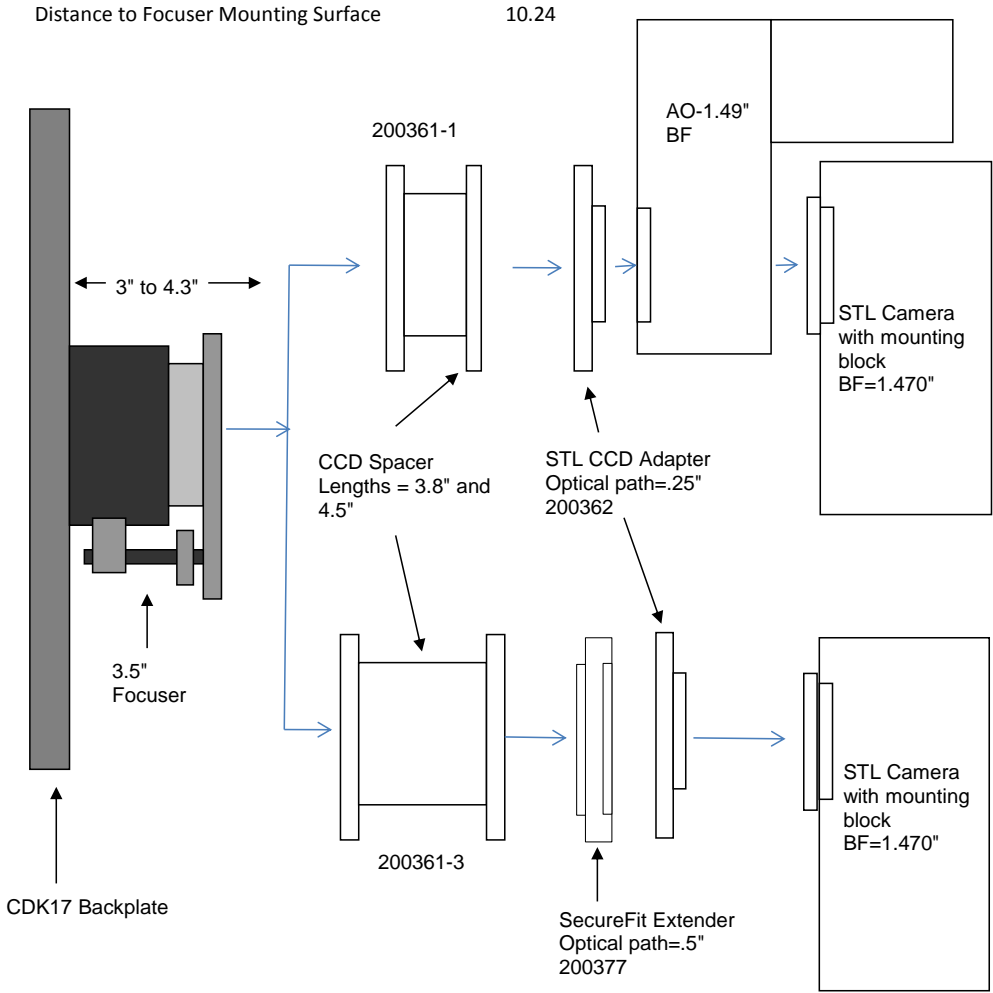

PLANEWAVE INSTRUMENTS
CDK17 SECUREFIT SPACERS FOR STL CAMERAS

STL and AO-L		10.24 remaining BF
Focuser racked in	3	7.24
Focuser position (0-1.3")	0.23	7.01
CCD Spacer 3.8 - 200361-1	3.8	3.21
CCD Adapter STL - 200362	0.25	2.96
AO-L	1.49	1.47
STL Back Focus	1.47	0

STL Camera Alone		10.24 remaining BF
Focuser racked in	3	7.24
Focuser position (0-1.3")	0.52	6.72
CCD Spacer 4.5" - 200361-3	4.5	2.22
CCD SecureFit Extender - 200377	0.5	1.72
CCD Adapter STL - 200362	0.25	1.47
SLT Back Focus	1.47	0