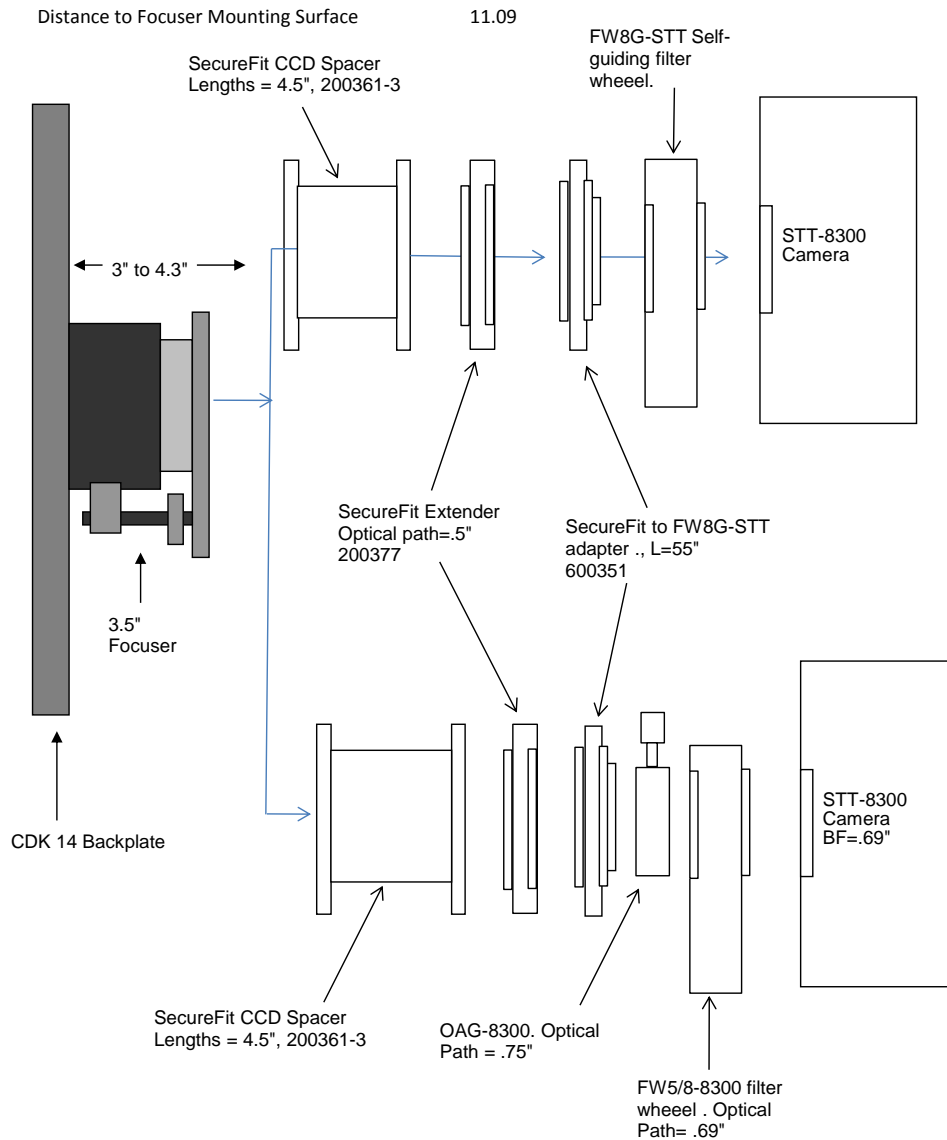

PLANEWAVE INSTRUMENTS
CDK14 SECUREFIT SPACERS FOR STT CAMERAS

STT8300 Camera w/ Self Guiding Filter Wheel	11.09 remaining BF	
Focuser racked in	3	8.09
Focuser position (0-1.3")	0.412	7.678
SecureFit Spacer 4.5- 200361-3	4.5	3.178
CCD SecureFit Extender - 200377	0.5	2.678
SecureFit to FW8G-STT - 600351	0.55	2.128
FW8G-SST attached to STT-8300 Camera	2.128	0

STT8300 Camera w/Filter Wheel, OAG8300	11.09 remaining BF	
Focuser racked in	3	8.09
Focuser position (0-1.3")	0.31	7.78
SecureFit Spacer 4.5- 200361-3	4.5	3.28
CCD SecureFit Extender - 200377	0.5	2.78
SecureFit to FW8G-STT - 600351	0.55	2.23
OAG-8300	0.75	1.48
FW5-8300 / FW8-8300	0.79	0.69
STT-8300 Camera	0.69	0