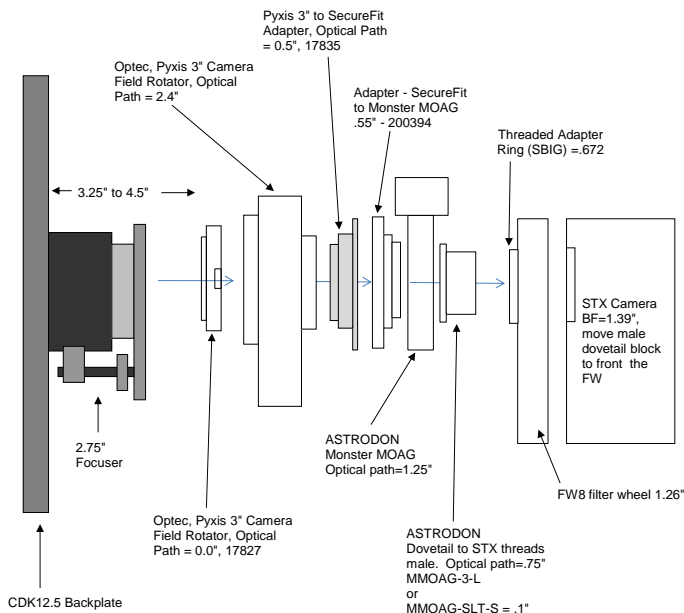

### CDK12.5 - OPTICAL TRAIN: for SBIG STX BODY, AND MMOAG

Distance to Focuser Mounting Surface 10.445

STX and FW	10.445 remaining BF	
2.75" Focuser (racked in)	3.25	7.195
Focus position (0 to 1.3")	<b>0.323</b>	6.872
SecureFit CCD Spacer - 125357-2	3.5	3.372
CCD Adapter -STL - 600335	0.722	2.65
SBIG FW STX (w/threaded adapter ring attached)	1.26	1.39
STX Camera	1.39	0