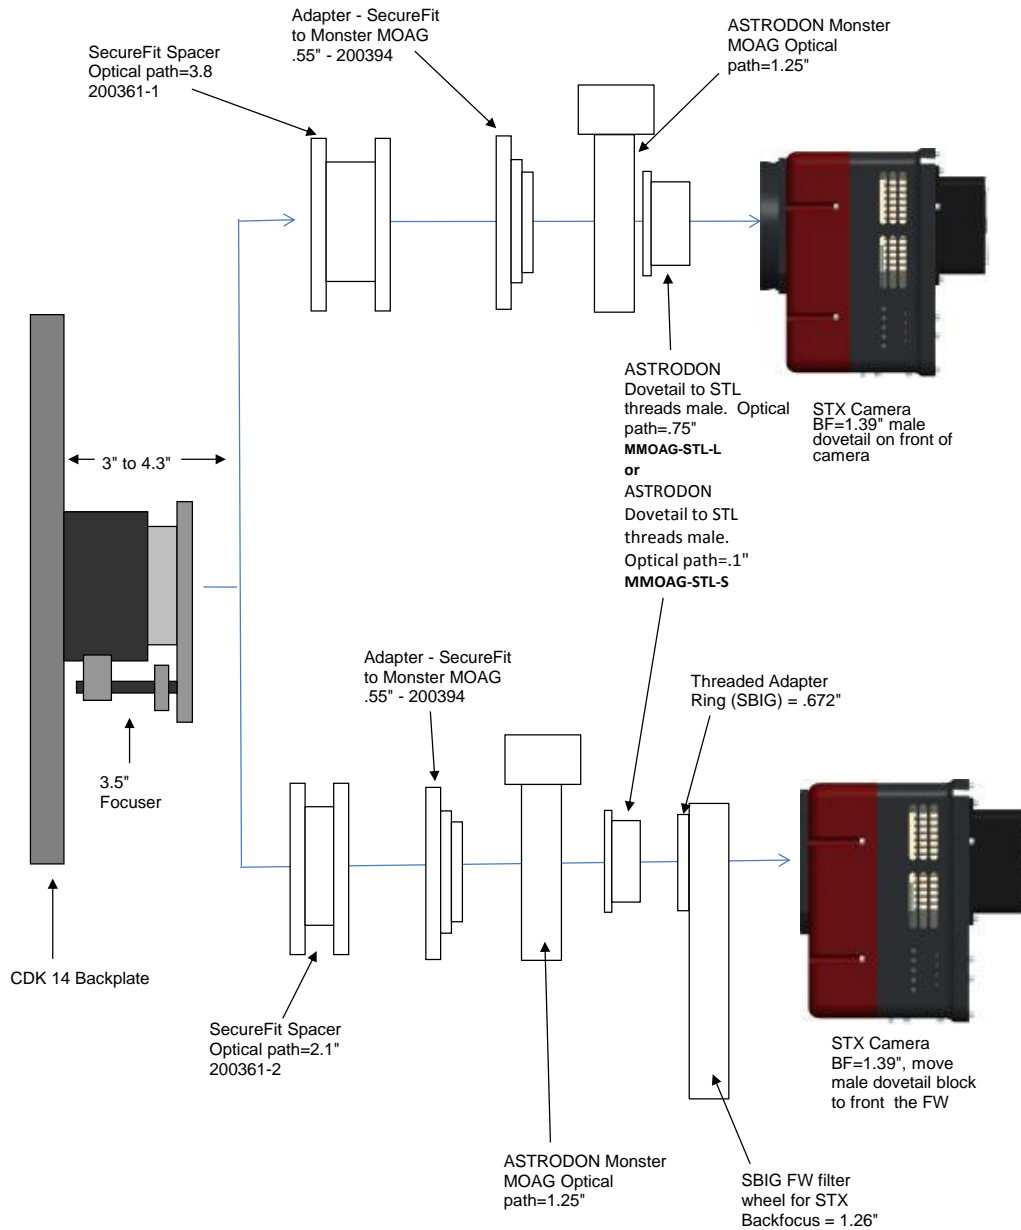

PLANEWAVE INSTRUMENTS
CDK14 SPACERS FOR STX CAMERAS

STX camera and MMOAG		11.09 remaining BF
Focuser racked in	3	8.09
Focuser position (0-1.3")	0.35	7.74
CCD Spacer 3.8 - 200361-1	3.8	3.94
CCD SecureFit to MMOAG - 200394	0.55	3.39
AstroDon part - MMOAG	1.25	2.14
MMOAG-STL-L	0.75	1.39
STX Back Focus	1.39	0

STX camera and MMOAG		11.09 remaining BF
Focuser racked in	3	8.09
Focuser position (0-1.3")	0.5	7.59
CCD Spacer 2.1 - 200361-2	3.8	3.79
SecureFit Extender - 200377	0.5	3.29
CCD SecureFit to MMOAG - 200394	0.55	2.74
AstroDon part - MMOAG	1.25	1.49
AstroDon part - MMOAG-STL-S	0.1	1.39
SLT Back Focus	1.39	0

STX camera and MMOAG		11.09 remaining BF
Focuser racked in	3	8.09
Focuser position (0-1.3")	0.77	7.32
CCD Spacer 2.1 - 200361-2	2.1	5.22
CCD SecureFit to MMOAG - 200394	0.55	4.67
AstroDon part - MMOAG	1.25	3.42
AstroDon part - MMOAG-STL-S	0.1	3.32
Filter Wheel, FW8	1.93	1.39
SLX Back Focus	1.39	0