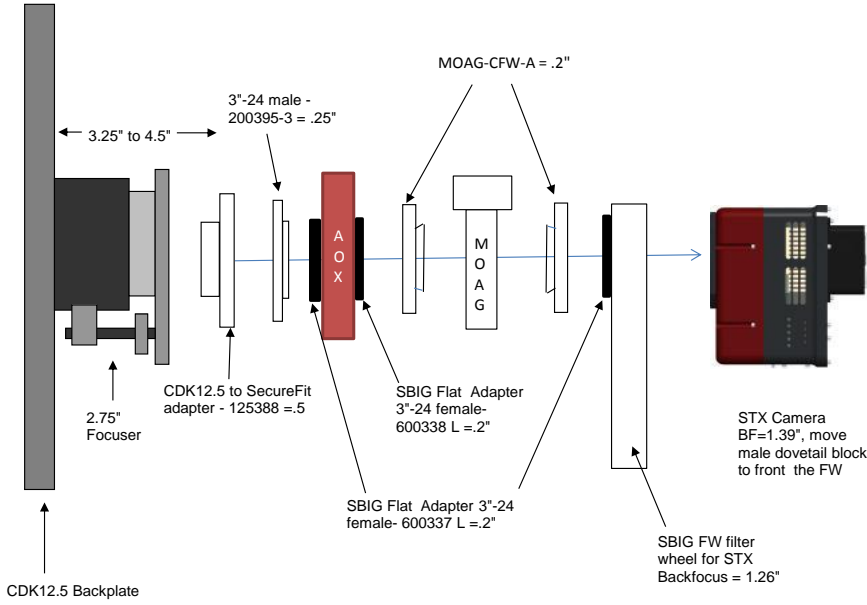

PLANEWAVE INSTRUMENTS
CDK12 SPACERS FOR STX CAMERAS