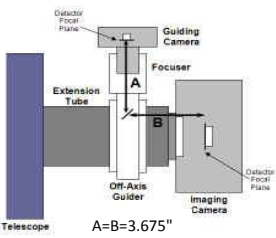

STX camera, AO-X, CFW	10.24 remaining BF	
Focuser racked in	3	7.24
Focuser position (0-1.3")	0.188	7.052
SecureFit adapter (200361-2)	2.1	4.952
CCD SecureFit to STL - 600335	0.722	4.23
AO-X (w/ threaded adapter attached)	1.38	2.85
AO-X to FW adapter (SBIG)	0.2	2.65
SBIG Filter Wheel (w/.2" adapter)	1.26	1.39
STX Back Focus	1.39	0

STX camera and MMOAG	10.24 remaining BF	
Focuser racked in	3	7.24
Focuser position (0-1.3")	0.41	6.83
Low profile adapters- 600327/328	0.5	6.33
SecureFit to 3"-24 male (FLI and SBIG) - 200395-3	0.25	6.08
SBIG Flat Adapter (3"-24 female) - 600337	0.2	5.88
AO-X	1.18	4.7
SBIG Flat Adapter (3"-24 female) - 600338	0.2	4.5
MOAG-CWF-A	0.2	4.3
AstroDon part - MMOAG	1.25	3.05
MOAG-CWF-A	0.2	2.85
SBIG Flat Adapter (3"-24 female) - 600337	0.2	2.65
Filter Wheel, FW8	1.26	1.39
STX Back Focus	1.39	0