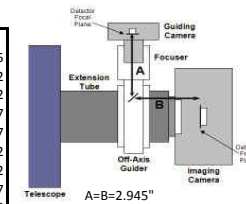

STL CCD, FW8 FILTER WHEEL & MMOAG		
2.75" Focuser (racked in)	10.445	remaining BF
2.75" Focuser (racked in)	3.25	7.195
Focus position (0 to 1.3")	0.475	6.72
SecureFit CCD Spacer - 125357-3	2.5	4.22
Adapter SecureFit to Monster MOAG - 200394	0.55	3.67
SecureFit Spacer 0.5" - 200377	0.5	3.17
Monster MOAG - MMOAG	1.25	1.92
AstroDon Adapter - MMOAG-STL-S	0.1	1.82
SBIG FW8 Filter Wheel	0.35	1.47
SBIG STL Camera with mounting block	1.47	0