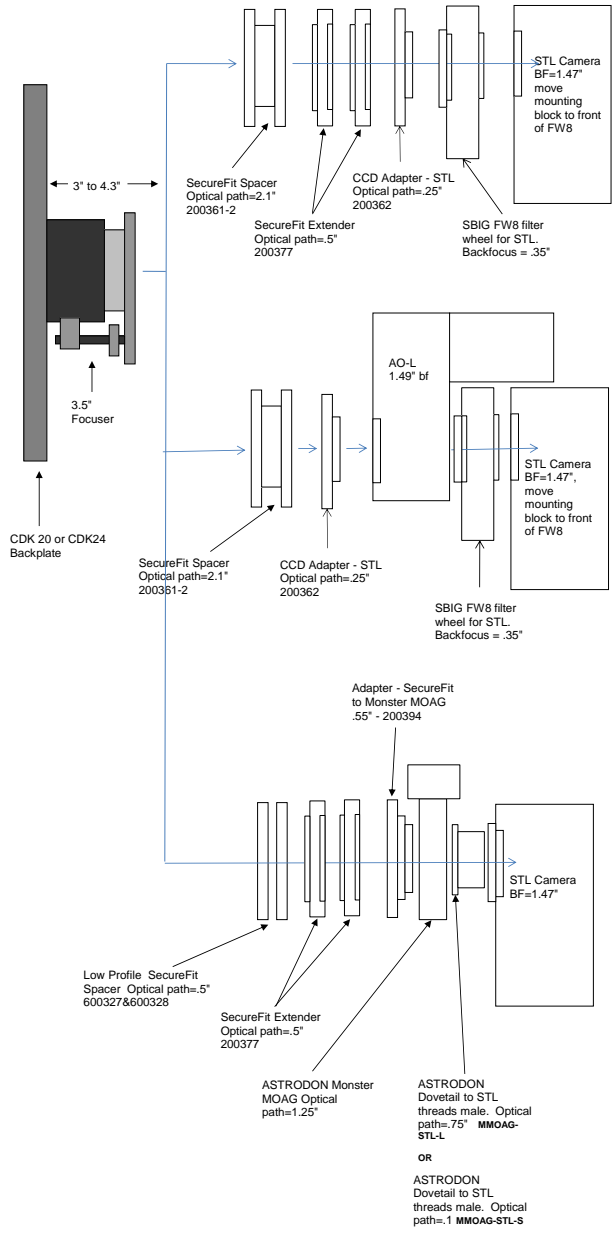

PLANEWAVE INSTRUMENTS
CDK 20, AND 24 SPACERS FOR STL CAMERAS

STL w/ FW8		8.81 remaining BF
Focuser racked in	3	5.81
Focuser position (0-1.3")	0.64	5.17
CCD Spacer 2.1 - 200361-2	2.1	3.07
CCD SecureFit Extender - 200377	0.5	2.57
CCD SecureFit Extender - 200377	0.5	2.07
CCD Adapter STL - 200362	0.25	1.82
FW8	0.35	1.47
SLT Back Focus	1.47	0

STL w/ FW8 and AO-L		8.81 remaining BF
Focuser racked in	3	5.81
Focuser position (0-1.3")	0.15	5.66
CCD Spacer 2.1 - 200361-2	2.1	3.56
CCD Adapter STL - 200362	0.25	3.31
AO-L	1.49	1.82
FW8	0.35	1.47
SLT Back Focus	1.47	0

STL camera and MMOAG		8.81 remaining BF
Focuser racked in	3	5.81
Focuser position (0-1.3")	0	5.81
LowProfile SecureFit Spacer - 0.5", 600327&328	0.5	5.31
SecureFit 1/2" Spacer - 200377	0.5	4.81
CCD SecureFit to MMOAG - 200394	0.55	4.26
Monster MOAG	1.25	3.01
AstroDon part - MMOAG-STL-L	0.75	2.26
SLT Back Focus	1.47	0.79

STL camera and MMOAG		8.81 remaining BF
Focuser racked in	3	5.81
Focuser position (0-1.3")	0.59	5.22
LowProfile SecureFit Spacer - 0.5", 600327&328	0.5	4.72
SecureFit 1/2" Spacer - 200377	0.5	4.22
SecureFit 1/2" Spacer - 200377	0.5	3.72
CCD SecureFit to MMOAG - 200394	0.55	3.17
Monster MOAG	1.25	1.92
AstroDon part - MMOAG-STL-S	0.1	1.82
FW8	0.35	1.47
SLT Back Focus	1.47	0