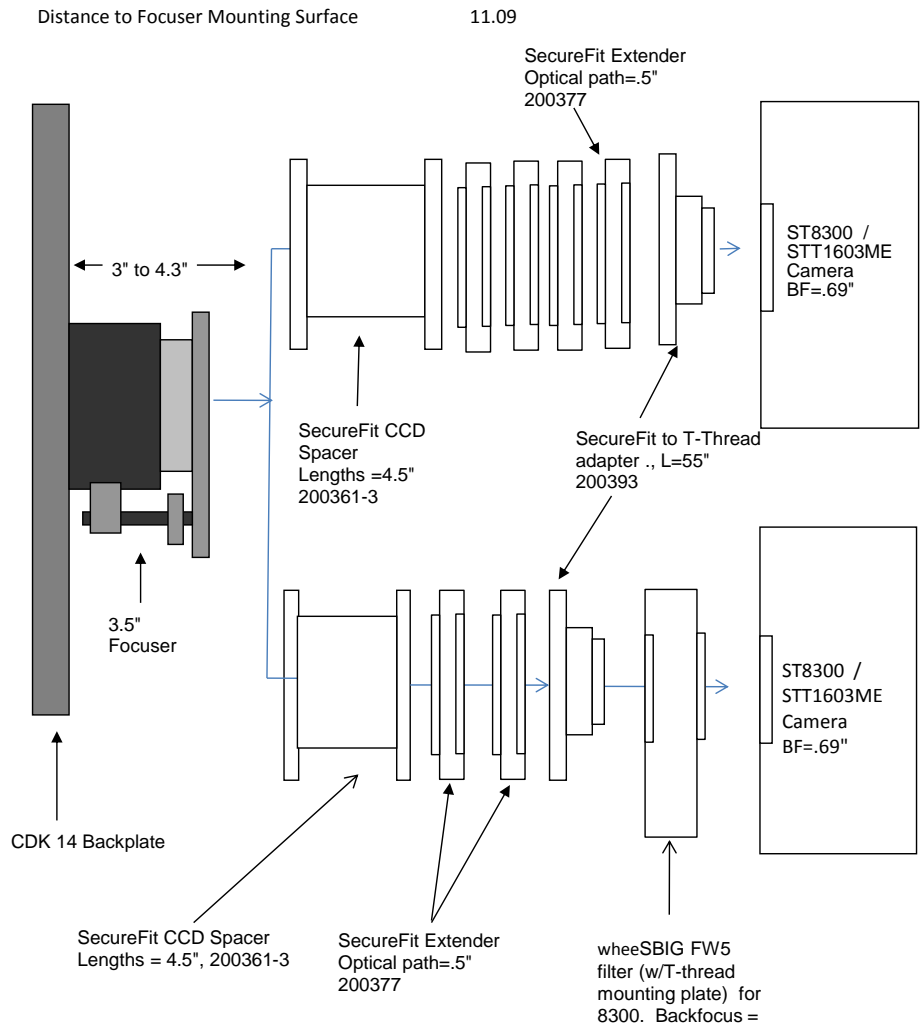

PLANEWAVE INSTRUMENTS
CDK14 SECUREFIT SPACERS FOR ST8300/STT-1603ME CAMERAS

ST8300 Camera Alone	11.09	remaining BF
Focuser racked in	3	8.09
Focuser position (0-1.3")	0.35	7.74
CCD Spacer 4.5- 200361-3	4.5	3.24
CCD SecureFit Extender - 200377	0.5	2.74
CCD SecureFit Extender - 200377	0.5	2.24
CCD SecureFit Extender - 200377	0.5	1.74
CCD SecureFit Extender - 200377	0.5	1.24
SecureFit to T-Thread - 200393	0.55	0.69
STT Back Focus	0.69	0

ST8300 Camera FW8 or FW5 for 8300	11.09	remaining BF
Focuser racked in	3	8.09
Focuser position (0-1.3")	0.56	7.53
CCD Spacer 3.8 - 200361-1	4.5	3.03
CCD SecureFit Extender - 200377	0.5	2.53
CCD SecureFit Extender - 200377	0.5	2.03
SecureFit to T-Thread - 200393	0.55	1.48
FW5 or 8 for 8300, Back Focus = .79"	0.79	0.69
STT Back Focus	0.69	0