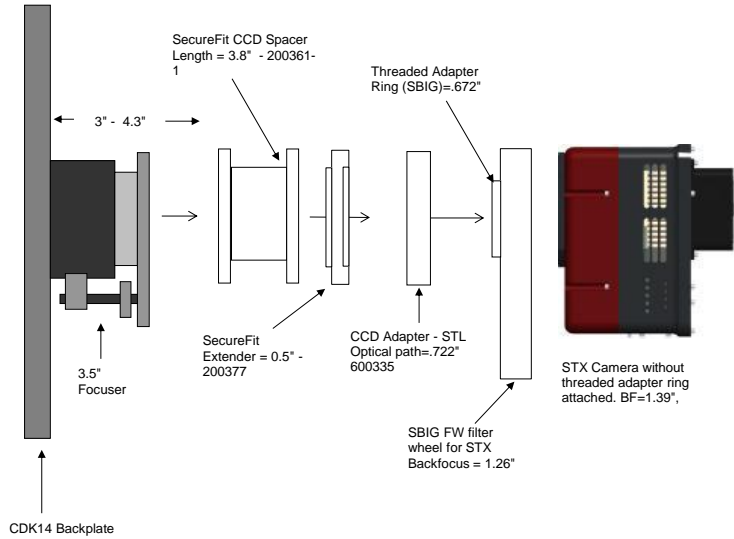

CDK14- OPTICAL TRAIN: for SBIG STX BODY, AND MMOAG

Distance to Focuser Mounting Surface

11.09

STX and FW		11.09 remaining BF
Focuser (racked in)	3	8.09
Focus position (0 to 1.3")	0.418	7.672
SecureFit CCD Spacer - 200361-1	3.8	3.872
SecureFit Extender - 200377	0.5	3.372
CCD Adapter -STL - 600335	0.722	2.65
SBIG FW STX (w/ threaded adapter ring attached)	1.26	1.39
STX Camera	1.39	0