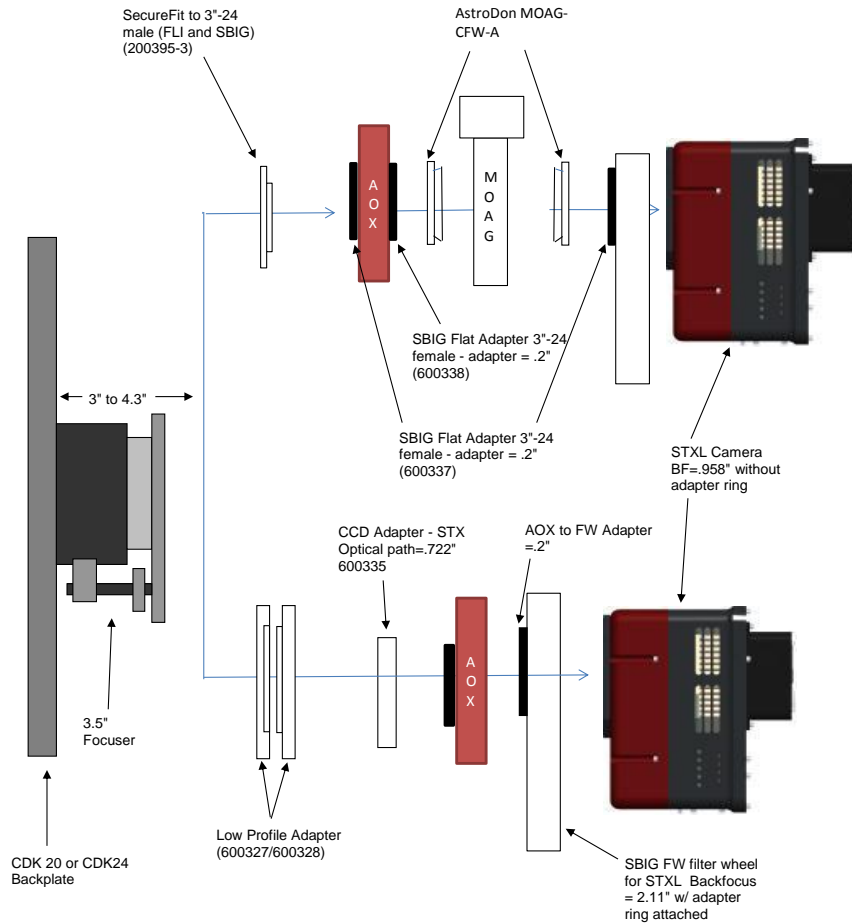

PLANEWAVE INSTRUMENTS
CDK20/24 SPACERS FOR STXL CAMERAS & AO-X

STXL camera and MMOAG & FW8S-STXL		8.81 remaining BF
Focuser racked in	3	5.81
Focuser position (0-1.3")	0.407	5.403
SecureFit to 3"-24 male (FLI and SBIG) - 200395-3	0.25	5.153
SBIG Flat Adapter - 3"-24 female - 600337	0.2	4.953
AO-X	1.18	3.773
SBIG Flat Adapter -600338	0.2	3.573
AstroDon MOAG-CFW-A	0.2	3.373
AstroDon- MMOAG	1.25	2.123
AstroDon MOAG-CFW-A	0.2	1.923
SBIG Flat Adapter - 600337	0.2	1.723
STXL w/filter wheel FW8S-STXL	1.723	0