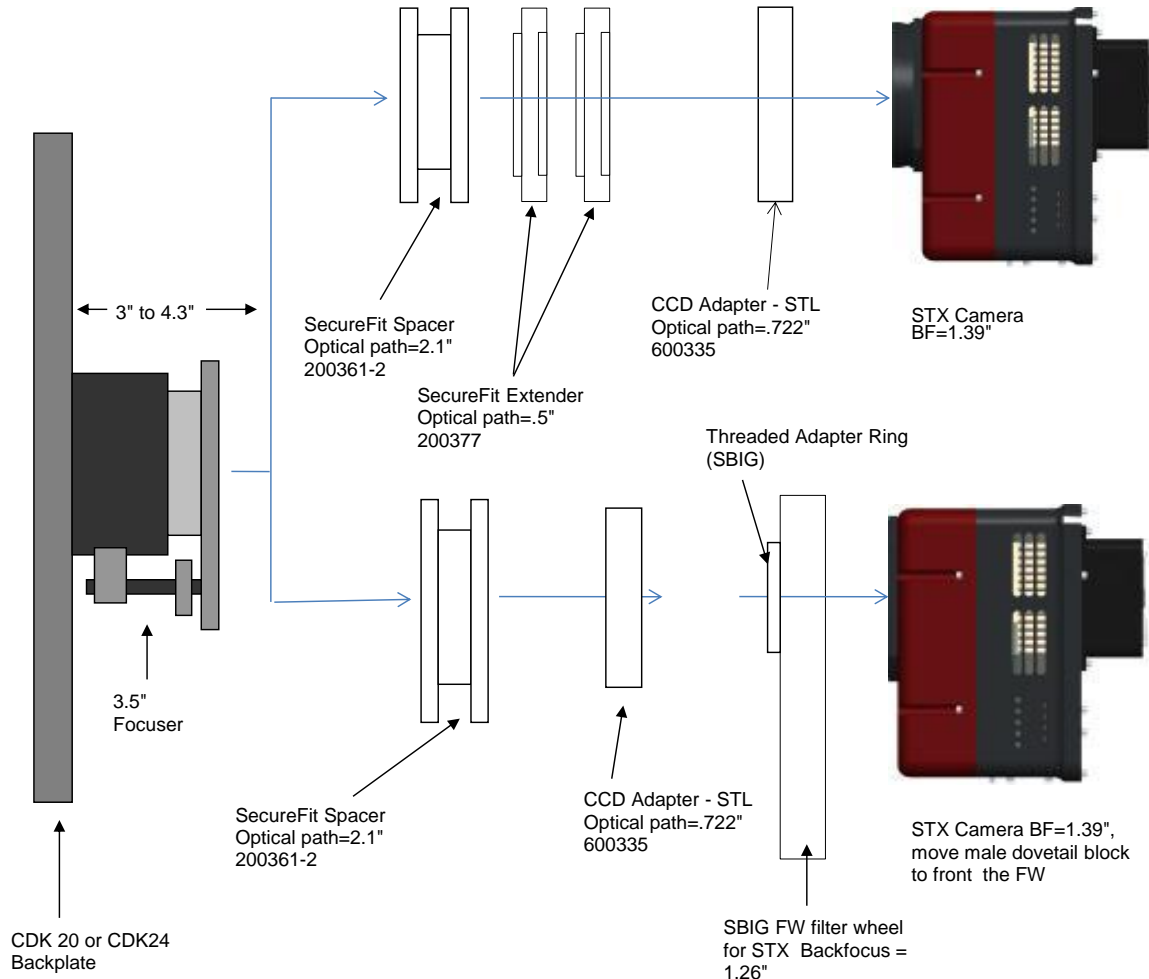

PLANEWAVE INSTRUMENTS
CDK 20 and 24 SPACERS FOR STX CAMERAS

STX		8.81 remaining BF
Focuser racked in	3	5.81
Focuser position (0-1.3")	0.598	5.212
CCD Spacer 2.1 - 200361-2	2.1	3.112
CCD SecureFit Extender - 200377	0.5	2.612
CCD SecureFit Extender - 200377	0.5	2.112
CCD Adapter STX - 600335	0.722	1.39
STX Back Focus w/threaded adapter ring attached	1.39	0

STX w/ FW		8.81 remaining BF
Focuser racked in	3	5.81
Focuser position (0-1.3")	0.338	5.472
CCD Spacer 2.1 - 200361-2	2.1	3.372
CCD Adapter STX - 600335	0.722	2.65
Filter Wheel w/threaded adapter ring attached	1.26	1.39
STX Camera	1.39	0