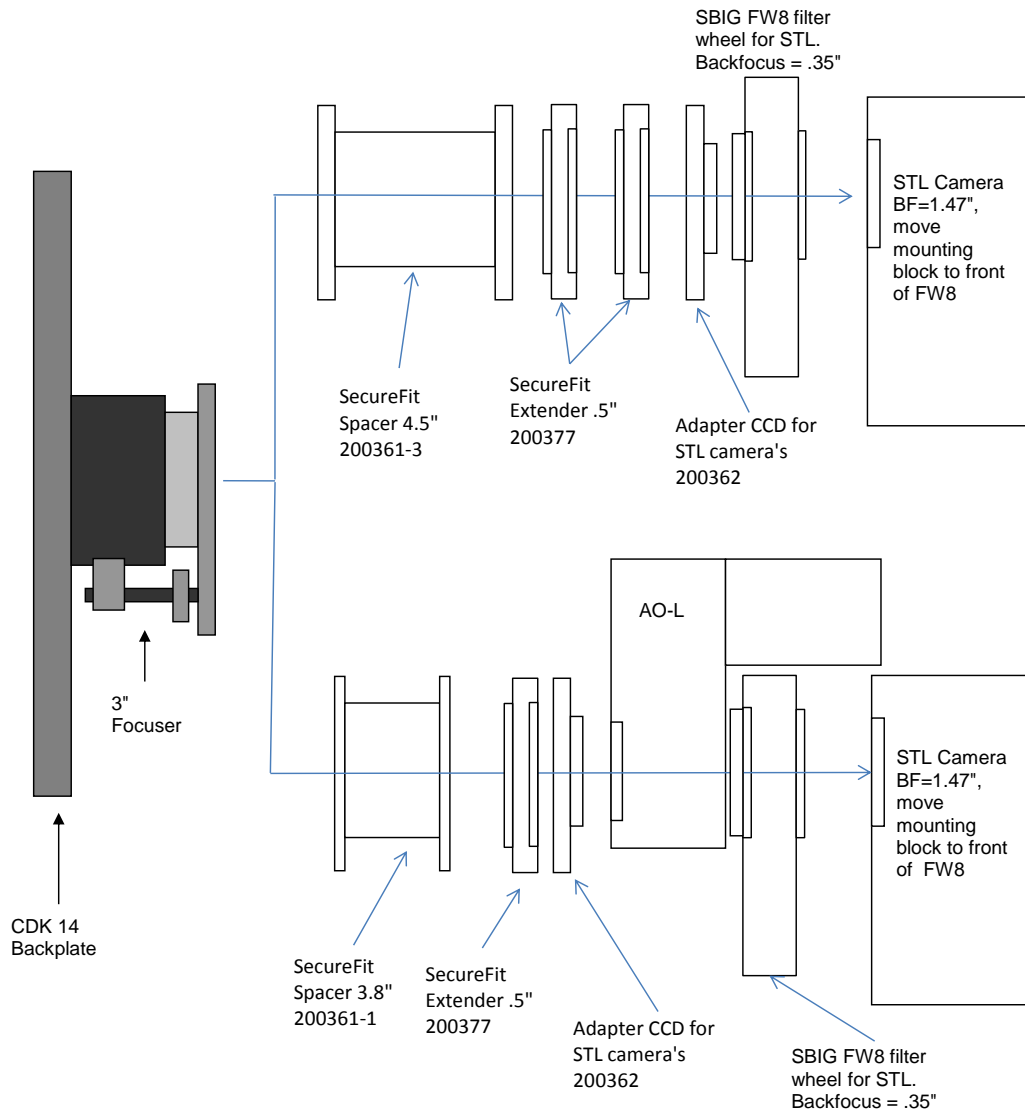

PLANEWAVE INSTRUMENTS
SECUREFIT CCD SPACERS FOR STL CAMERAS
for CDK14

STL w/ FW8		11.09 remaining BF
Focuser racked in	3	8.09
Focus position (0 to 1.3")	0.52	7.57
SecureFit CCD Spacer 4.4" - 200361-3	4.5	3.07
SecureFit CCD Extender .5" - 200377	0.5	2.57
SecureFit CCD Extender .5" - 200377	0.5	2.07
CCD Adapter, STL - 200362	0.25	1.82
FW8	0.35	1.47
SLT Back Focus	1.47	0

STL + FW8 + AO-L		11.09 remaining BF
Focuser racked in	3	8.09
Focus position (0 to 1.3")	0.23	7.86
SecureFit CCD Spacer 3.8" - 200361-1	3.8	4.06
SecureFit CCD Extender .5" - 200377	0.5	3.56
CCD Adapter, STL - 200362	0.25	3.31
AO-L	1.49	1.82
FW8	0.35	1.47
SLT Back Focus	1.47	0