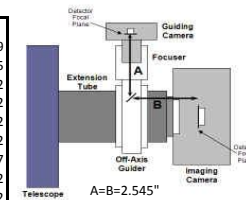

STL CCD, FW8, Pyxis & MMOAG		11.09 remaining BF
Focuser (racked in)	3	8.09
Focus position (0 to 1.3")	0.735	7.355
3" Focuser to Pyxis Rotator - 17828	0.235	7.12
Optec Pyxis 3" Camera Rotator	2.4	4.72
Optec Pyxis 3" to SecureFit Adapter - 17835	0.5	4.22
SecureFit Extender - 200377	0.5	3.72
Adapter SecureFit to Monster MOAG - 200394	0.55	3.17
Monster MOAG - MMOAG	1.25	1.92
AstroDon Adapter - MMOAG-STL-S	0.1	1.82
SBIG FW8 Filter Wheel	0.35	1.47
SBIG STL Camera with mounting block	1.47	0