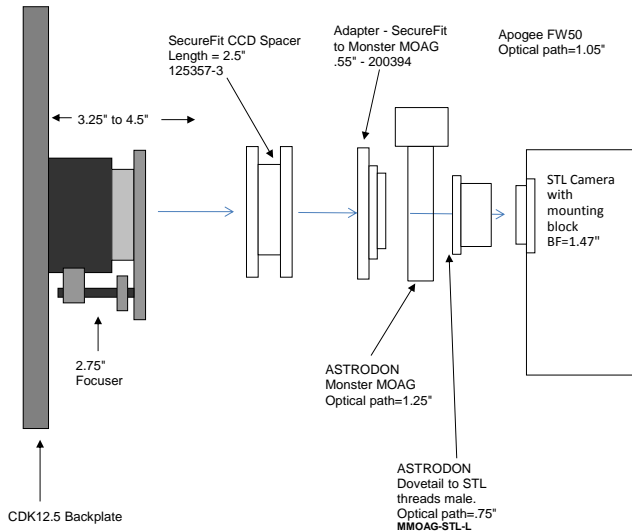

CDK12.5 - OPTICAL TRAIN: for SBIG STL BODY, AND MMOAG

Distance to Focuser Mounting Surface 10.445

STL CCD & MMOAG		
2.75" Focuser (racked in)	10.445	remaining BF
SecureFit CCD Spacer - 125357-3	3.25	7.195
Focus position (0 to 1.3")	0.675	6.52
SecureFit CCD Spacer - 125357-3	2.5	4.02
Adapter SecureFit to Monster MOAG - 200394	0.55	3.47
Monster MOAG - MMOAG	1.25	2.22
AstroDon Adapter - MMOAG-STL-L	0.75	1.47
SBIG STL Camera with mounting block	1.47	0

STL CCD, FW8 FILTER WHEEL & MMOAG		
2.75" Focuser (racked in)	10.445	remaining BF
2.75" Focuser (racked in)	3.25	7.195
Focus position (0 to 1.3")	0.475	6.72
SecureFit CCD Spacer - 125357-3	2.5	4.22
Adapter SecureFit to Monster MOAG - 200394	0.55	3.67
SecureFit Spacer 0.5" - 200377	0.5	3.17
Monster MOAG - MMOAG	1.25	1.92
AstroDon Adapter - MMOAG-STL-S	0.1	1.82
SBIG FW8 Filter Wheel	0.35	1.47
SBIG STL Camera with mounting block	1.47	0