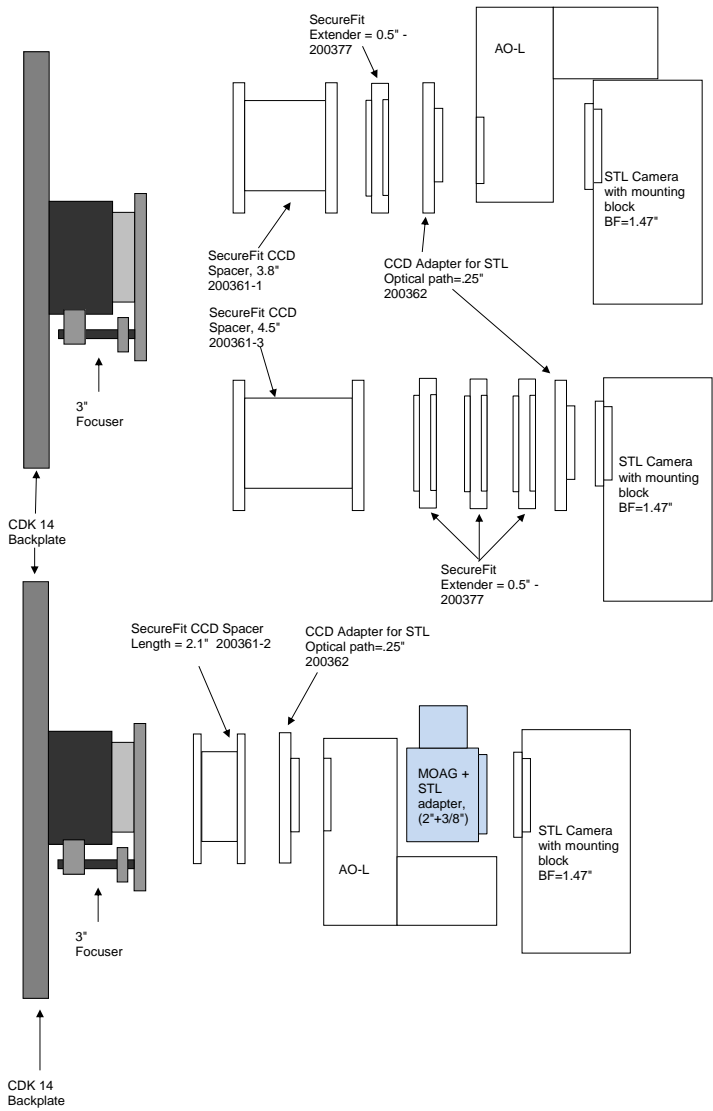

PLANEWAVE INSTRUMENTS
SECUREFIT CCD SPACERS FOR STL CAMERAS
for CDK14

← 11.09 →
Distance from focuser mounting surface to focal plane

STL and AO-L required spacers			11.09 remaining BF
Focuser (racked in)	3		8.09
Focus position (0 to 1.3")	0.58		7.51
SecureFit CCD Spacer 3." - 200361-1	3.8		3.71
SecureFit Extender - 200377	0.5		3.21
CCD Adapter, STL - 200362	0.25		2.96
AO-L	1.49		1.47
STL Back Focus	1.47		0

STL Camera			11.09 remaining BF
Focuser (racked in)	3		8.09
Focus position (0 to 1.3")	0.37		7.72
SecureFit CCD Spacer 4.5" - 200361-3	4.5		3.22
SecureFit Extender - 200377	0.5		2.72
SecureFit Extender - 200377	0.5		2.22
SecureFit Extender - 200377	0.5		1.72
CCD Adapter, STL - 200362	0.25		1.47
STL Back Focus	1.47		0

STL, AO-L and MOAG			11.09 remaining BF
Focuser (racked in)	3		8.09
Focus position (0 to 1.3")	0.366		7.724
SecureFit CCD Spacer - 200361-2	2.1		5.624
CCD Adapter, STL - 200362	0.25		5.374
AO-L	1.49		3.884
MOAG from Astrodon (2" of backfocus)	2		1.884
MOAG to SLT Adapter (3/8")	0.375		1.509
STL Back Focus	1.509		0