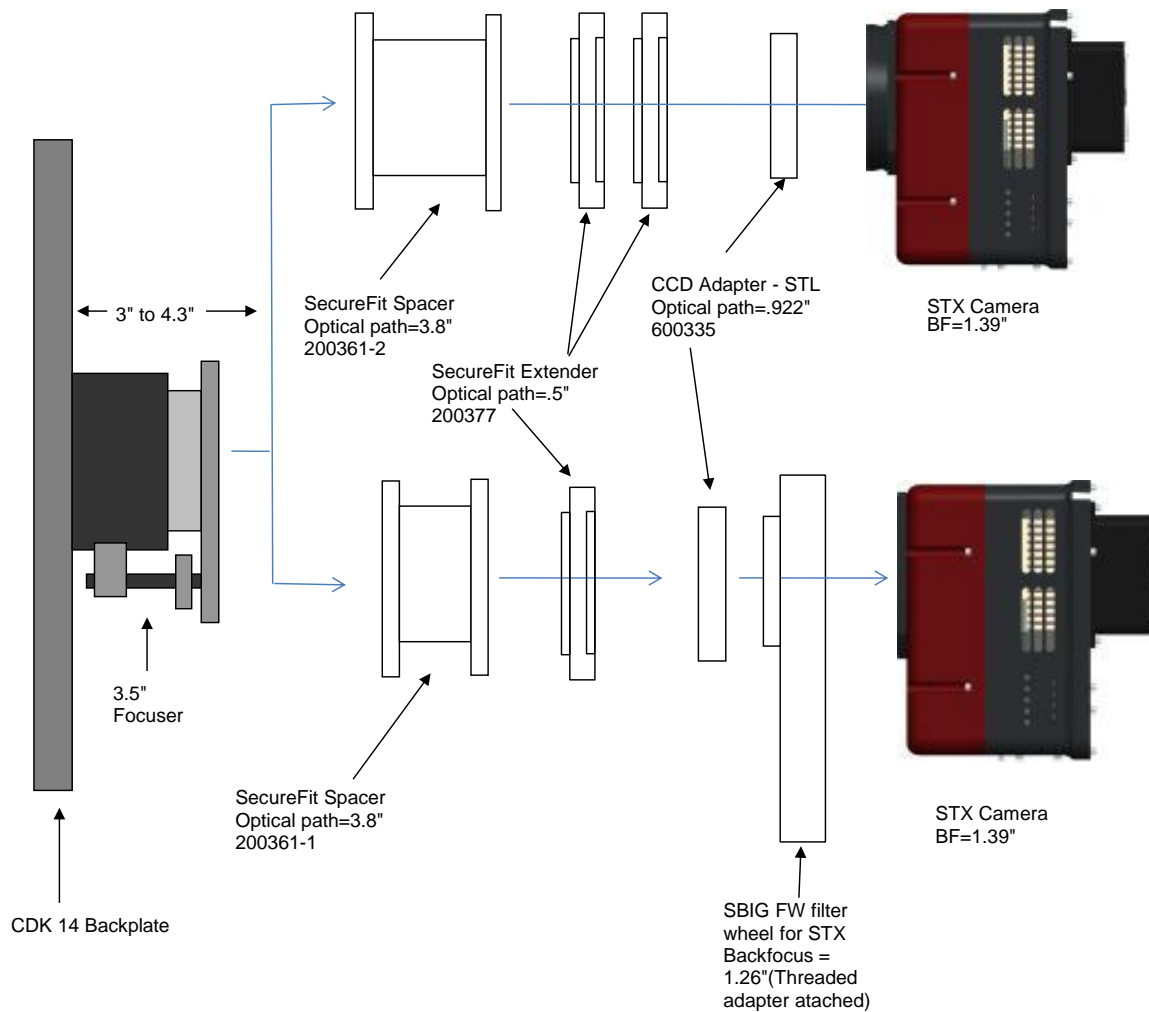

PLANEWAVE INSTRUMENTS
CDK14 SPACERS FOR STX CAMERAS

STX	11.09	remaining BF
Focuser racked in	3	8.09
Focuser position (0-1.3")	0.278	7.812
CCD Spacer 4.5" - 200361-3	4.5	3.312
CCD SecureFit Extender - 200377	0.5	2.812
CCD SecureFit Extender - 200377	0.5	2.312
CCD Adapter STX - 600335	0.922	1.39
STX Back Focus w/ mounting adapter	1.39	0

STX w/ FW	11.09	remaining BF
Focuser racked in	3	8.09
Focuser position (0-1.3")	0.218	7.872
CCD Spacer 3.8" - 200361-1	3.8	4.072
SecureFit Extender - 200377	0.5	3.572
CCD Adapter STX - 600335	0.922	2.65
Filter Wheel (w/threaded adapter ring attached)	1.26	1.39
STX Back Focus	1.39	0