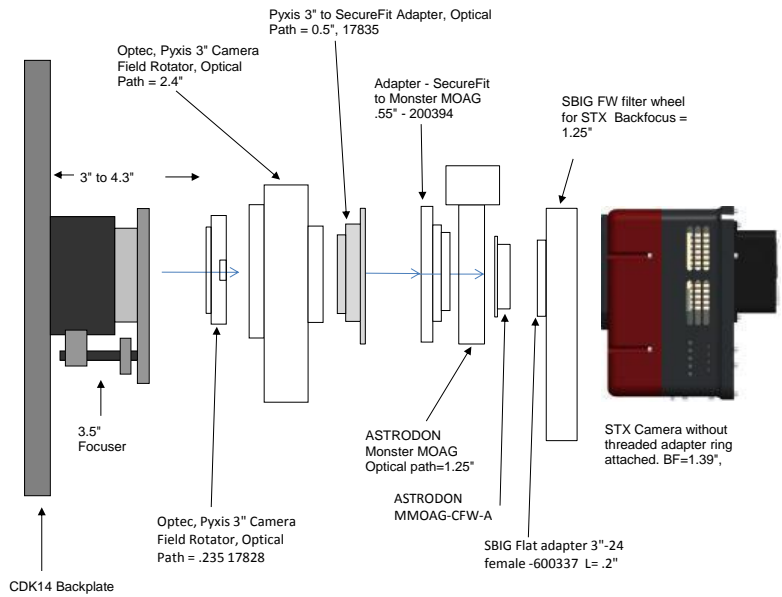

STX camera, AO-X, CFW, STX Guider w/IRF90		11.09 remaining BF
IRF 90 Focuser racked in	3.5	7.59
Focuser position (0-1.3")	0.468	7.122
Low Profile Adapter (focuser) - 600327	0.25	6.872
Low Profile Adapter (camera) - 600328	0.25	6.622
SecureFit Extender - 200377	0.5	6.122
STX/STXL to SecureFit adapter - 600335	0.992	5.13
AO-X w/camera mounting ring attached	1.18	3.95
AO-X to FW adapter (SBIG)	0.2	3.75
STX Guider	1.1	2.65
SBIG Filter Wheel	1.26	1.39
STX Back Focus	1.39	0

STX camera, CFW, STX Guider		11.09 remaining BF
Focuser racked in	3	8.09
Focuser position (0-1.3")	0.318	7.772
SecureFit Adapter 2.1 - 200361-2	2.1	5.672
SecureFit Extender - 200377	0.5	5.172
SecureFit Extender - 200377	0.5	4.672
STX/STXL to SecureFit adapter - 600335	0.922	3.75
STX Guider w/camera mounting ring attached	1.1	2.65
SBIG Filter Wheel	1.26	1.39
STX Back Focus	1.39	0

STX camera, CFW, STX Guider w/IRF90		11.09 remaining BF
IRF 90 racked in	3.5	7.59
Focuser position (0-1.3")	0.74	6.85
SecureFit Adapter 2.1 - 200361-2	2.1	4.75
SecureFit Extender - 200377	0.5	4.25
SecureFit to 3"-24 male (FLI and SBIG) - 200395-3	0.25	4
SBIG Flat Adapter (3"-24 female) - 600337	0.25	3.75
STX Guider	1.1	2.65
SBIG Filter Wheel	1.26	1.39
STX Back Focus	1.39	0

CDK14- OPTICAL TRAIN: for SBIG STX BODY, AND MMOAG

Distance to Focuser Mounting Surface

11.09

STX and FW		11.09 remaining BF
Focuser (racked in)	3	8.09
Focus position (0 to 1.3")	0.218	7.872
SecureFit CCD Spacer - 200361-1	3.8	4.072
SecureFit Extender - 200377	0.5	3.572
CCD Adapter - STL - 600335	0.922	2.65
SBIG FW STX (w/ threaded adapter ring attached)	1.26	1.39
STX Camera	1.39	0