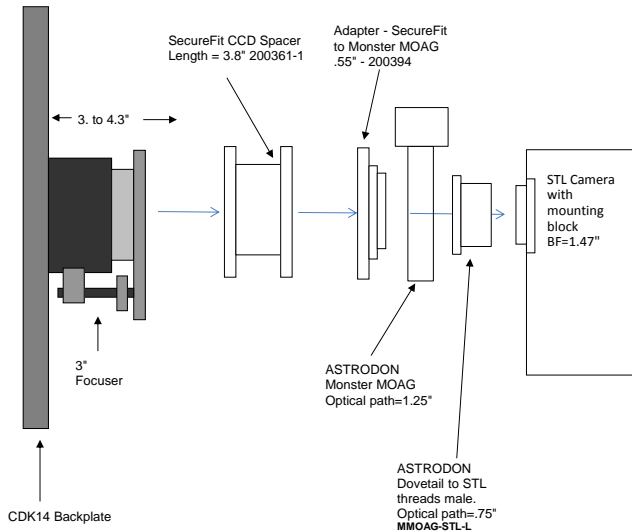

CDK14 - OPTICAL TRAIN: for SBIG STL BODY, AND MMOAG

Distance to Focuser Mounting Surface 11.09

STL CCD & MMOAG		11.09 remaining BF
Focuser (racked in)	3	8.09
Focus position (0 to 1.3")	0.27	7.82
SecureFit CCD Spacer - 200361-1	3.8	4.02
Adapter SecureFit to Monster MOAG - 200394	0.55	3.47
Monster MOAG - MMOAG	1.25	2.22
AstroDon Adapter - MMOAG-STL-L	0.75	1.47
SBIG STL Camera with mounting block	1.47	0

STL CCD, FW8 FILTER WHEEL & MMOAG		11.09 remaining BF
Focuser (racked in)	3	8.09
Focus position (0 to 1.3")	0.57	7.52
SecureFit CCD Spacer - 200361-2	3.8	3.72
Adapter SecureFit to Monster MOAG - 200394	0.55	3.17
Monster MOAG - MMOAG	1.25	1.92
AstroDon Adapter - MMOAG-STL-S	0.1	1.82
SBIG FW8 Filter Wheel	0.35	1.47
SBIG STL Camera with mounting block	1.47	0