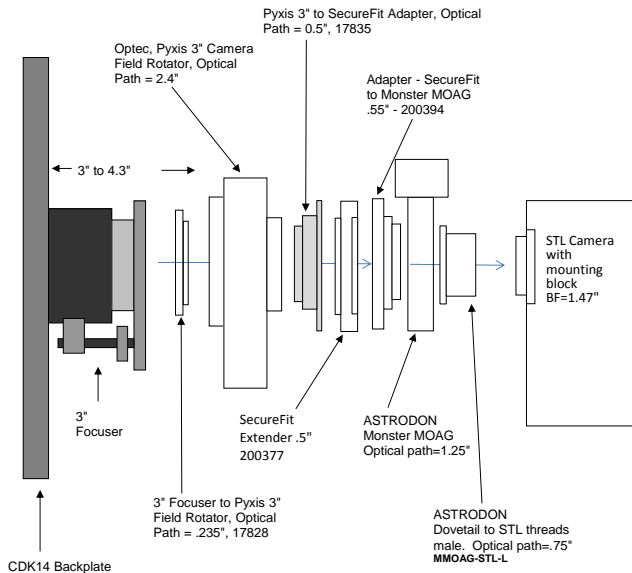

STL CCD, Pyxis & MMOAG		11.09 remaining BF
Focuser (racked in)	3	8.09
Focus position (0 to 1.3")	0.435	7.655
3" Focuser to Pyxis Rotator - 17828	0.235	7.42
Optec Pyxis 3" Camera Rotator	2.4	5.02
Optec Pyxis 3" to SecureFit Adapter - 17835	0.5	4.52
SecureFit Extender - 200377	0.5	4.02
Adapter SecureFit to Monster MOAG - 200394	0.55	3.47
Monster MOAG - MMOAG	1.25	2.22
AstroDon Adapter - MMOAG-STL-L	0.75	1.47
SBIG STL Camera with mounting block	1.47	0

STL CCD, FW8, Pyxis & MMOAG		11.09 remaining BF
Focuser (racked in)	3	8.09
Focus position (0 to 1.3")	0.735	7.355
3" Focuser to Pyxis Rotator - 17828	0.235	7.12
Optec Pyxis 3" Camera Rotator	2.4	4.72
Optec Pyxis 3" to SecureFit Adapter - 17835	0.5	4.22
SecureFit Extender - 200377	0.5	3.72
Adapter SecureFit to Monster MOAG - 200394	0.55	3.17
Monster MOAG - MMOAG	1.25	1.92
AstroDon Adapter - MMOAG-STL-S	0.1	1.82
SBIG FW8 Filter Wheel	0.35	1.47
SBIG STL Camera with mounting block	1.47	0