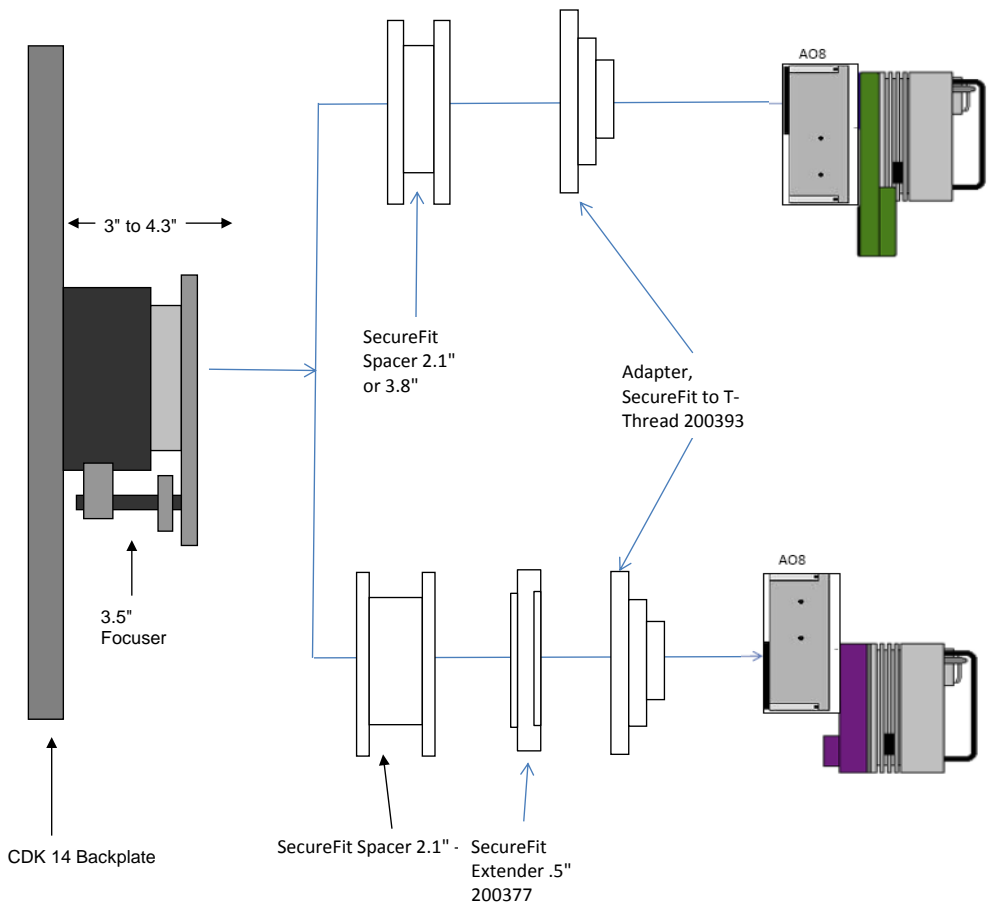

PLANEWAVE INSTRUMENTS
CDK14 SECUREFIT CCD SPACERS FOR ST CAMERAS

SecureFit with ST, CFW10, & AO-8	11.09 remaining BF	
Focuser racked in	3	8.09
Focuser Position (0 - 1.3")	0.248	7.842
SecureFit Spacer 2.1 - 200361-2	3.8	4.042
Adapter, SecureFit to T thread - 200393	0.55	3.492
AO-8, 1.9" of backfocus + .27 for D-block	2.17	1.322
ST w/ CFW10 Back Focus (w/o D-block)	1.322	0

SecureFit with ST and CFW10SA	11.09 remaining BF	
Focuser racked in	3	8.09
Focuser Position (0 - 1.3")	0.73	7.36
SecureFit Spacer 4.5 - 200361-3	4.5	2.86
SecureFit Extender - 200377	0.5	2.36
Adapter, SecureFit to T thread - 200393	0.55	1.81
ST w/ CFW10 Back Focus, (w/ D-block)	1.81	0

SecureFit with ST, CFW8, & AO-8	11.09 remaining BF	
Focuser racked in	3	8.09
Focuser Position (0 - 1.3")	0.758	7.332
SecureFit Spacer 2.1 - 200361-2	2.1	5.232
SecureFit Extender - 200377	0.5	4.732
Adapter, SecureFit to T thread - 200393	0.55	4.182
AO-8, 1.9" of backfocus + .27 for D-block	2.17	2.012
ST w/ CFW8 Back Focus, (w/ D-block)	2.012	0