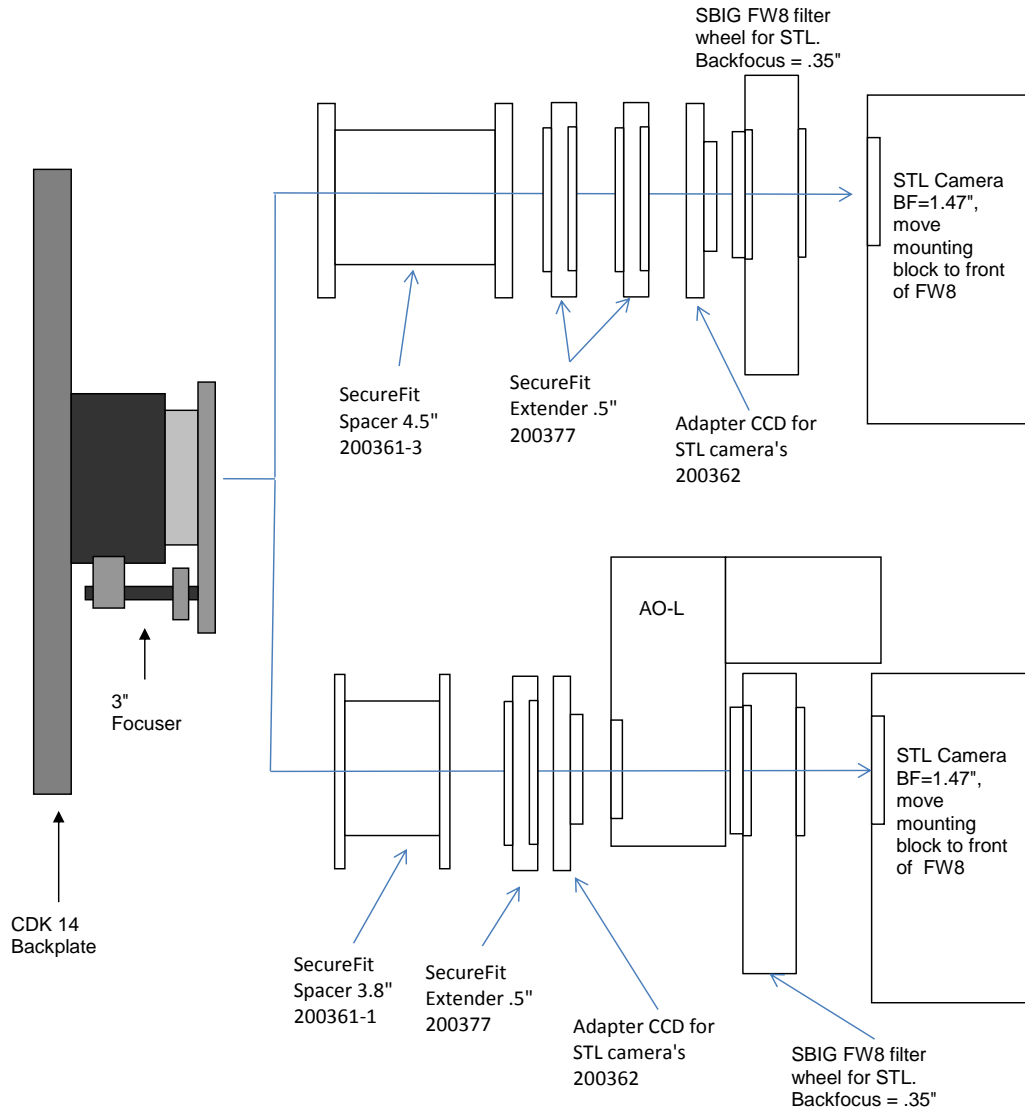

PLANEWAVE INSTRUMENTS
SECUREFIT CCD SPACERS FOR STL CAMERAS
for CDK14

STL w/ FW8		11.09 remaining BF
Focuser racked in	3	8.09
Focus position (0 to 1.3")	0.52	7.57
SecureFit CCD Spacer 4.4" - 200361-3	4.5	3.07
SecureFit CCD Extender .5" - 200377	0.5	2.57
SecureFit CCD Extender .5" - 200377	0.5	2.07
CCD Adapter, STL - 200362	0.25	1.82
FW8	0.35	1.47
SLT Back Focus	1.47	0

STL + FW8 + AO-L		11.09 remaining BF
Focuser racked in	3	8.09
Focus position (0 to 1.3")	0.23	7.86
SecureFit CCD Spacer 3.8" - 200361-1	3.8	4.06
SecureFit CCD Extender .5" - 200377	0.5	3.56
CCD Adapter, STL - 200362	0.25	3.31
AO-L	1.49	1.82
FW8	0.35	1.47
SLT Back Focus	1.47	0