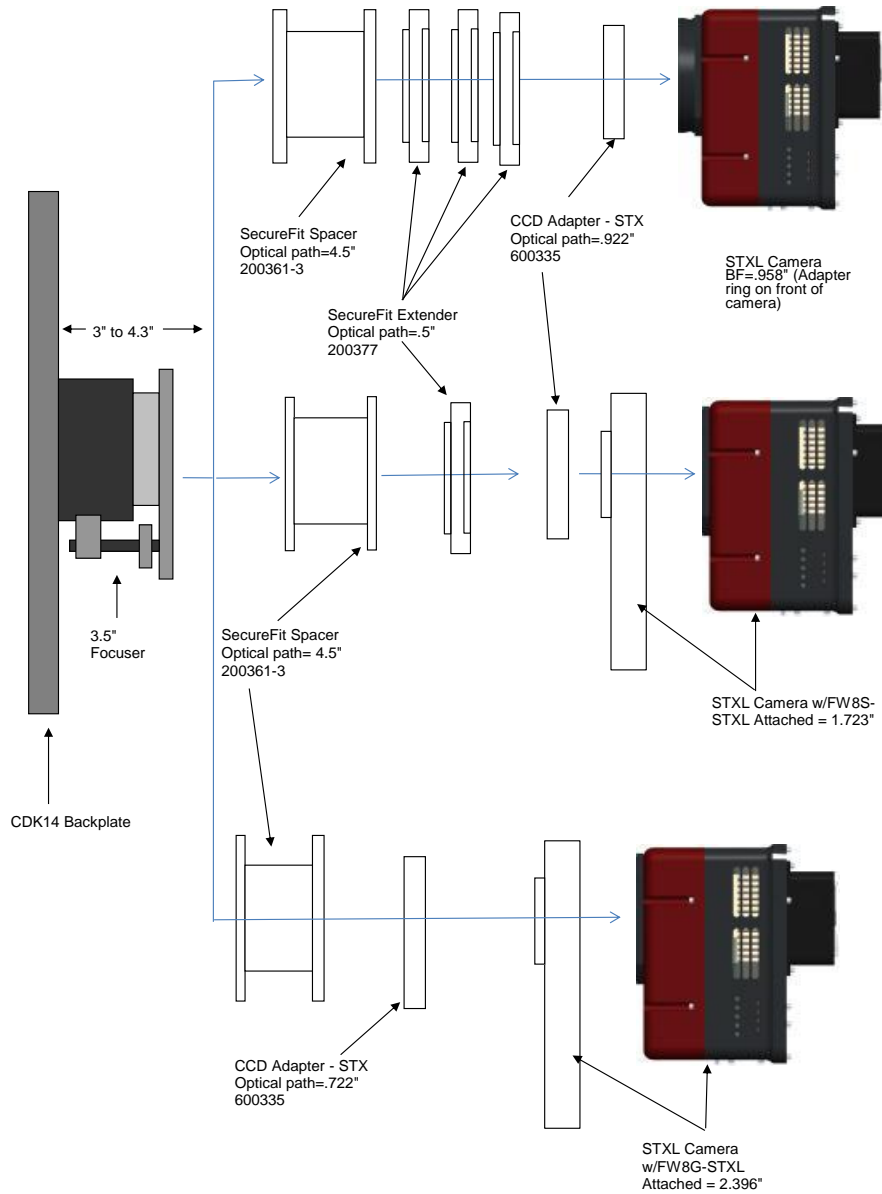

PLANEWAVE INSTRUMENTS
CDK14 SPACERS FOR STXL CAMERAS

STXL	11.09 remaining BF	
Focuser (200340) racked in	3	8.09
Focuser position (0-1.3")	0.21	7.88
SecureFit CCD Spacer - 200361-3	4.5	3.38
CCD SecureFit Extender - 200377	0.5	2.88
CCD SecureFit Extender - 200377	0.5	2.38
CCD SecureFit Extender - 200377	0.5	1.88
CCD Adapter STX - 600335	0.922	0.958
STXL Back Focus w/ threaded adapter ring attached	0.958	0

STXL w/ Standard FW	11.09 remaining BF	
Focuser (200340) racked in	3	8.09
Focuser position (0-1.3")	0.645	7.445
SecureFit CCD Spacer - 200361-3	4.5	2.945
SecureFit Extender - 200377	0.5	2.445
CCD Adapter STX - 600335	0.722	1.723
STXL Camera w/FW8S-STXL Attached	1.723	0

STXL w/ Standard FW & IRF0	11.09 remaining BF	
Focuser (600180) racked in	3.5	7.59
Focuser position (0-1.3")	0.345	7.245
SecureFit CCD Spacer - 200361-3	3.8	3.445
SecureFit Extender - 200377	0.5	2.945
SecureFit Extender - 200377	0.5	2.445
CCD Adapter STX - 600335	0.722	1.723
STXL Camera w/FW8S-STXL Attached	1.723	0

STXL w/ Self Guiding FW	11.09 remaining BF	
Focuser racked in	3	8.09
Focuser position (0-1.3")	0.472	7.618
SecureFit CCD Spacer - 200361-3	4.5	3.118
CCD Adapter STX - 600335	0.722	2.396
STXL Camera w/FW8G-STXL Attached	2.396	0

STXL w/ Self Guiding FW & IRF90	11.09 remaining BF	
Focuser (600180) racked in	3.5	7.59
Focuser position (0-1.3")	0.672	6.918
SecureFit CCD Spacer - 200361-1	3.8	3.118
CCD Adapter STX - 600335	0.722	2.396
STXL Camera w/FW8G-STXL Attached	2.396	0