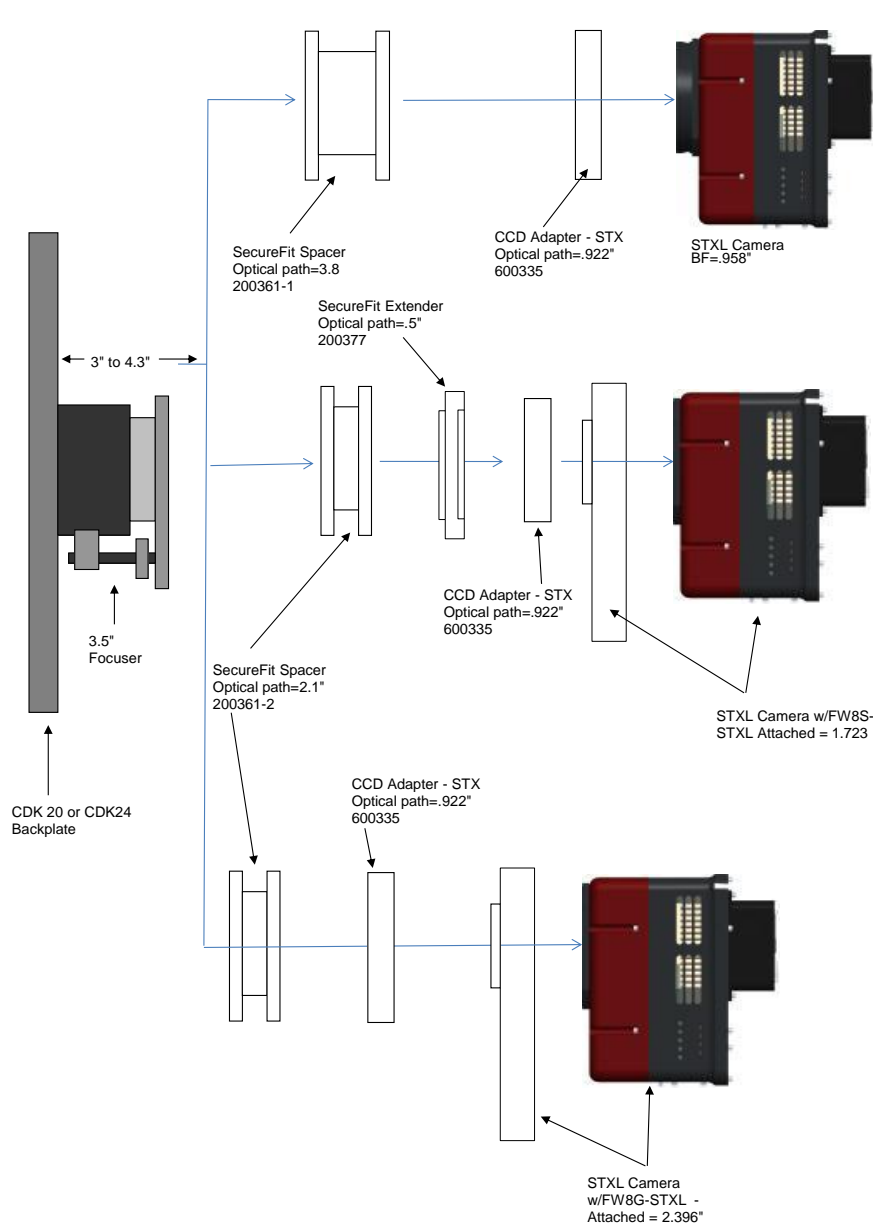

PLANEWAVE INSTRUMENTS
CDK 20 & 24 SPACERS FOR STXL CAMERAS

STXL			8.81 remaining BF
Focuser (200340) racked in	3		5.81
Focuser position (0-1.3")	0.33		5.48
CCD Spacer 2.1 - 200361-1	3.8		1.68
CCD Adapter STX - 600335	0.722		0.958
STXL Camera	0.958		0

STXL w/IRF90			8.81 remaining BF
Focuser (600180) racked in	3.5		5.31
Focuser position (0-1.3")	0.33		4.98
CCD Spacer 2.1 - 200361-2	2.1		2.88
CCD SecureFit Extender - 200377	0.5		2.38
CCD SecureFit Extender - 200377	0.5		1.88
CCD Adapter STX - 600335	0.922		0.958
STXL Camera	0.958		0

STXL w/ Standard FW			8.81 remaining BF
Focuser (200340) racked in	3		5.81
Focuser position (0-1.3")	0.565		5.245
CCD Spacer 2.1 - 200361-2	2.1		3.145
CCD SecureFit Extender - 200377	0.5		2.645
CCD Adapter STX - 600335	0.922		1.723
STXL Camera w/FW8S-STXL Attached	1.723		0

STXL w/ Standard FW & IRF90			8.81 remaining BF
Focuser (600180) racked in	3.5		5.31
Focuser position (0-1.3")	0.565		4.745
CCD Spacer 2.1 - 200361-2	2.1		2.645
CCD Adapter STX - 600335	0.922		1.723
STXL Camera w/FW8S-STXL Attached	1.723		0

STXL w/ Self Guiding FW			8.81 remaining BF
Focuser (200340) racked in	3		5.81
Focuser position (0-1.3")	0.392		5.418
SecureFit CCD Spacer - 200361-2	2.1		3.318
CCD Adapter STX - 600335	0.922		2.396
STXL Camera w/FW8G-STXL Attached	2.396		0

STXL w/ Self Guiding FW & IRF90			8.81 remaining BF
Focuser (600180) racked in	3.5		5.31
Focuser position (0-1.3")	0.492		4.818
Low Profile SecureFit adapters (600327/600328)	0.5		4.318
CCD SecureFit Extender - 200377	0.5		3.818
CCD SecureFit Extender - 200377	0.5		3.318
CCD Adapter STX - 600335	0.922		2.396
STXL Camera w/FW8G-STXL Attached	2.396		0