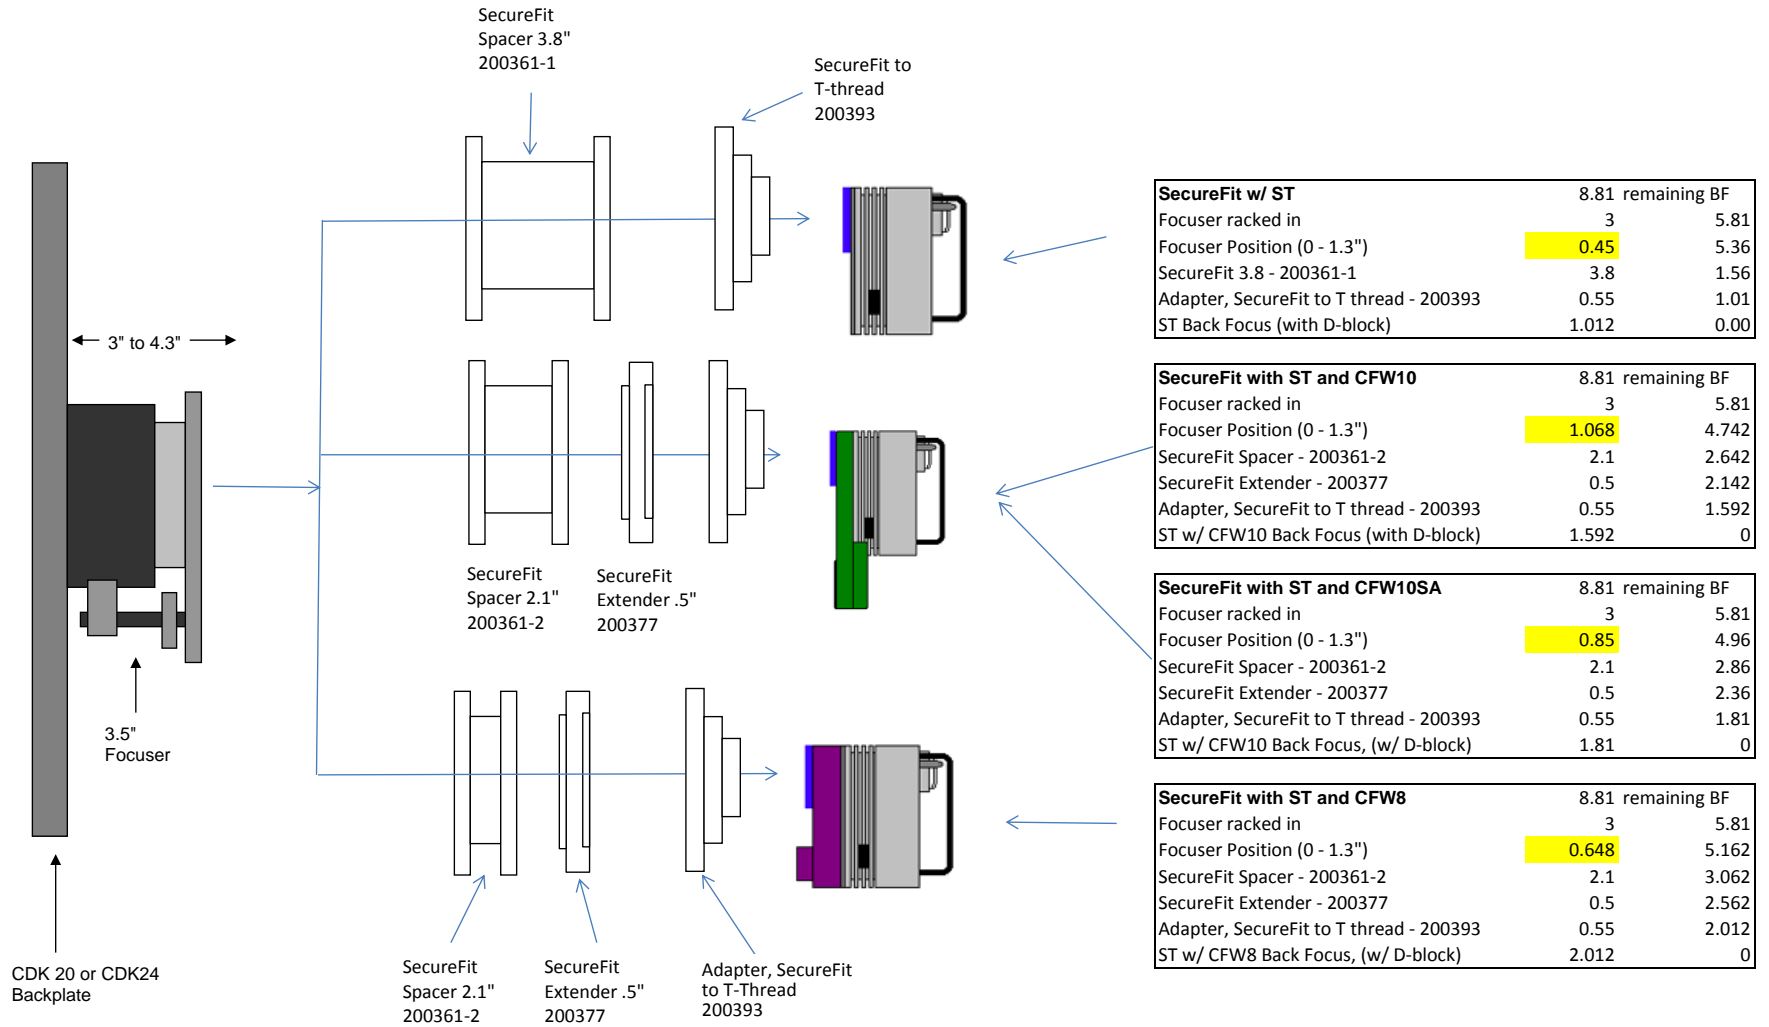

PLANEWAVE INSTRUMENTS
CDK20&24 SECUREFIT CCD SPACERS FOR ST CAMERAS