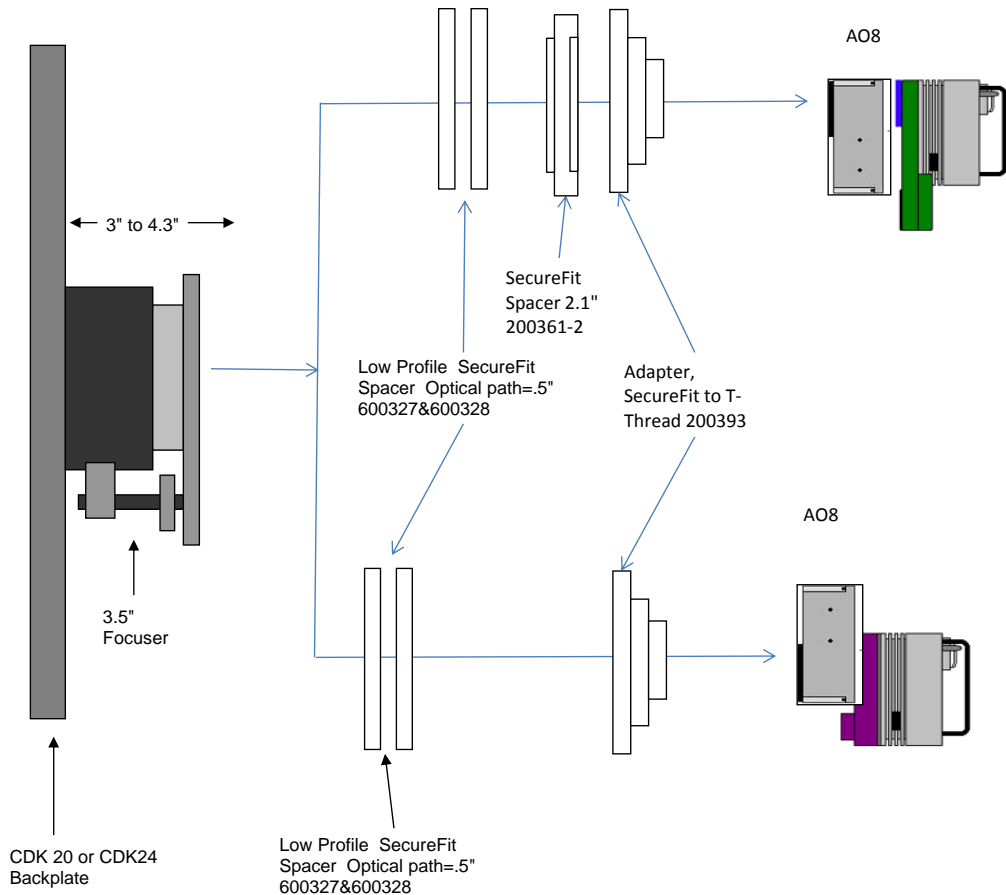

PLANEWAVE INSTRUMENTS
CDK20&24 SECUREFIT CCD SPACERS FOR ST CAMERAS

SecureFit with ST, CFW10, & AO-8		8.81 remaining BF	
Focuser racked in	3		5.81
Focuser Position (0 - 1.3")	0.768		5.042
SecureFit Low Profile - 600327, 600328	0.5		4.542
SecureFit Extender - 200377	0.5		4.042
Adapter, SecureFit to T thread - 200393	0.55		3.492
AO-8, 1.9" of backfocus + .27 for D-block	2.17		1.322
ST w/ CFW10 Back Focus (w/o D-block)	1.322		0

SecureFit with ST and CFW10SA		8.81 remaining BF	
Focuser racked in	3		5.81
Focuser Position (0 - 1.3")	0.85		4.96
SecureFit Spacer - 200361-2	2.1		2.86
SecureFit Extender - 200377	0.5		2.36
Adapter, SecureFit to T thread - 200393	0.55		1.81
ST w/ CFW10 Back Focus, (w/ D-block)	1.81		0

SecureFit with ST, CFW8, & AO-8		8.81 remaining BF	
Focuser racked in	3		5.81
Focuser Position (0 - 1.3")	0.578		5.232
SecureFit Low Profile - 600327, 600328	0.5		4.732
Adapter, SecureFit to T thread - 200393	0.55		4.182
AO-8, 1.9" of backfocus + .27 for D-block	2.17		2.012
ST w/ CFW8 Back Focus, (w/ D-block)	2.012		0