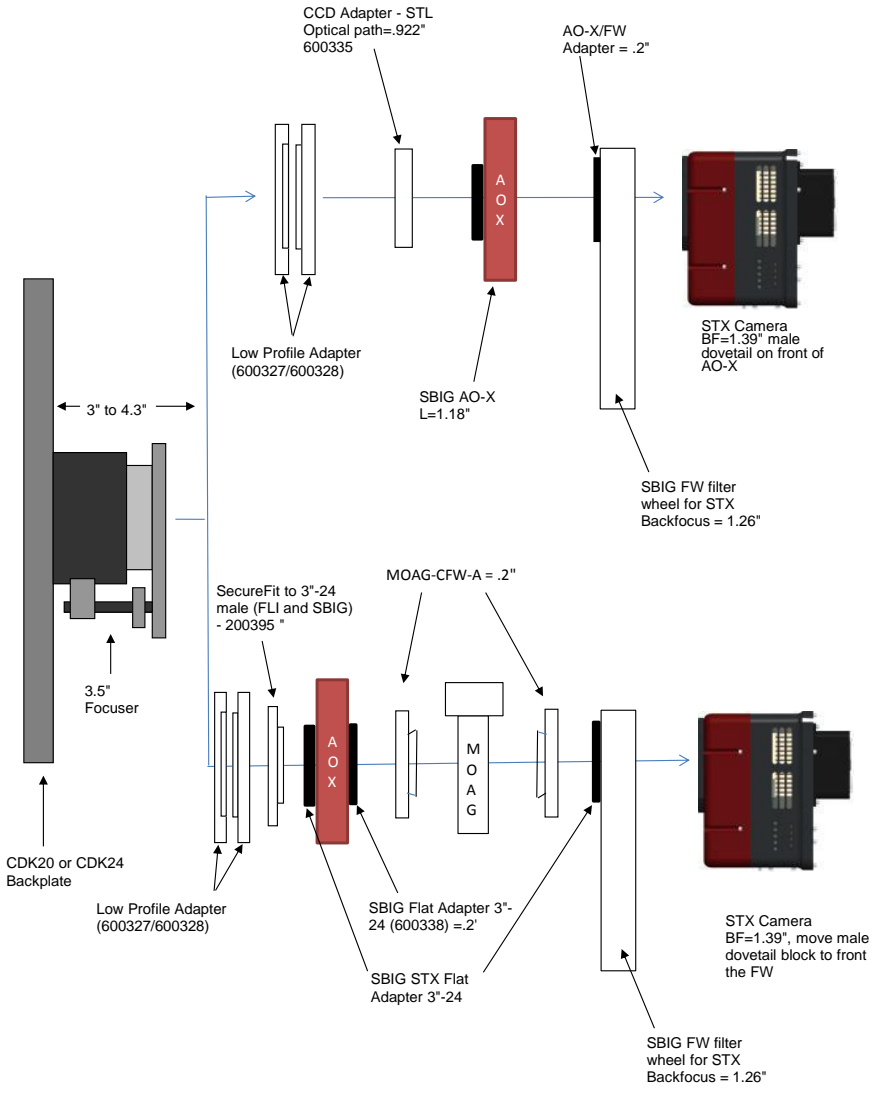

PLANEWAVE INSTRUMENTS
CDK 20 and 24 SPACERS FOR STX CAMERAS

| STX | | 8.81 remaining BF |
|-------------------------------------------------|-------|-------------------|
| Focuser racked in | 3 | 5.81 |
| Focuser position (0-1.3") | 0.598 | 5.212 |
| CCD Spacer 2.1 - 200361-2 | 2.1 | 3.112 |
| CCD SecureFit Extender - 200377 | 0.5 | 2.612 |
| CCD SecureFit Extender - 200377 | 0.5 | 2.112 |
| CCD Adapter STX - 600335 | 0.722 | 1.39 |
| STX Back Focus w/threaded adapter ring attached | 1.39 | 0 |

| STX w/ FW | | 8.81 remaining BF |
|-----------------------------------------------|-------|-------------------|
| Focuser racked in | 3 | 5.81 |
| Focuser position (0-1.3") | 0.138 | 5.672 |
| CCD Spacer 2.1 - 200361-2 | 2.1 | 3.572 |
| CCD Adapter STX - 600335 | 0.922 | 2.65 |
| Filter Wheel w/threaded adapter ring attached | 1.26 | 1.39 |
| STX Camera | 1.39 | 0 |

PLANEWAVE INSTRUMENTS
CDK20 SPACERS FOR STX CAMERAS

| STX camera, AO-X, CFW | 8.81 remaining BF | |
|-----------------------------------------|-------------------|-------|
| Focuser racked in | 3 | 5.81 |
| Focuser position (0-1.3") | 0.158 | 5.652 |
| Low Profile Adapters = .5" (600327/328) | 0.5 | 5.152 |
| CCD SecureFit to STL - 600335 | 0.922 | 4.23 |
| AO-X (w/ threaded adapter attached) | 1.38 | 2.85 |
| AO-X to FW adapter (SBIG) | 0.2 | 2.65 |
| SBIG Filter Wheel (w/.2" adapter) | 1.26 | 1.39 |
| STX Back Focus | 1.39 | 0 |