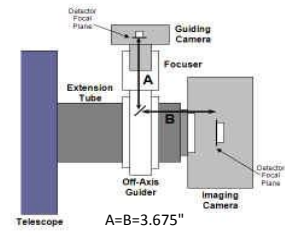

STX camera, AO-X, CFW	8.81 remaining BF	
Focuser racked in	3	5.81
Focuser position (0-1.3")	0.158	5.652
Low Profile Adapters = .5" (600327/328)	0.5	5.152
CCD SecureFit to STL - 600335	0.922	4.23
AO-X (w/ threaded adapter attached)	1.38	2.85
AO-X to FW adapter (SBIG)	0.2	2.65
SBIG Filter Wheel (w/.2" adapter)	1.26	1.39
STX Back Focus	1.39	0

*This configuration will not reach focus with the CDK20 but can work on the CDK24 with custom adapter

STX camera and MMOAG	8.81 remaining BF	
Focuser racked in	3	5.81
Focuser position (0-1.3")	0	5.81
Low profile adapters- 600327/328	0.5	5.31
SecureFit to 3"-24 male (FLI and SBIG) - 200395-3	0.25	5.06
STX Flat adapter 3"-24 Female -600337	0.2	4.86
AO-X	1.18	3.68
STX Flat adapter 3"-24 Female -600338	0.2	3.48
MOAG-CWF-A	0.2	3.28
AstroDon part - MMOAG	1.25	2.03
MOAG-CWF-A	0.2	1.83
STX Flat adapter 3"-24 Female -600337	0.2	1.63
Filter Wheel, FW8	1.26	0.37
SLX Back Focus	1.39	-1.02