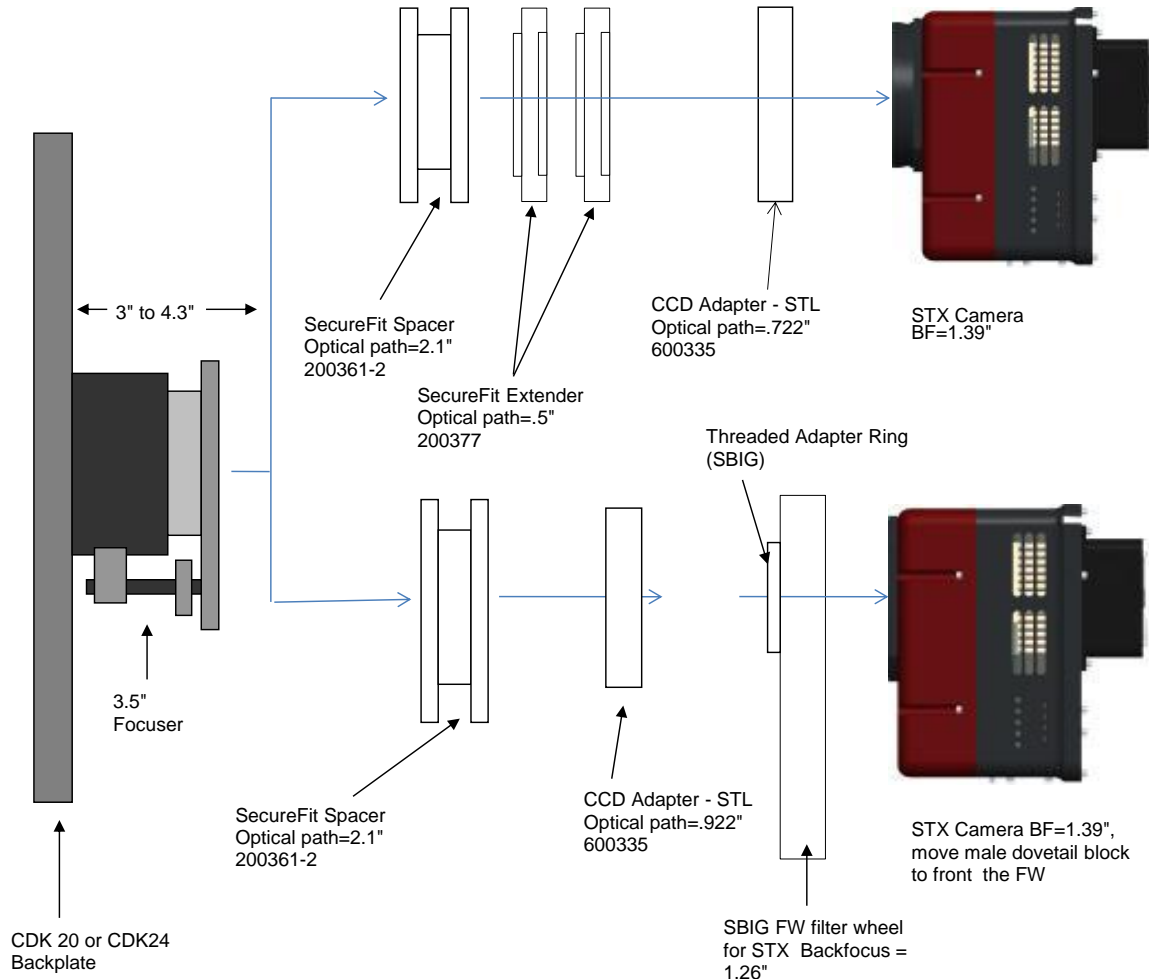

PLANEWAVE INSTRUMENTS
CDK 20 and 24 SPACERS FOR STX CAMERAS

| STX | | 8.81 remaining BF |
|-------------------------------------------------|-------|-------------------|
| Focuser racked in | 3 | 5.81 |
| Focuser position (0-1.3") | 0.598 | 5.212 |
| CCD Spacer 2.1 - 200361-2 | 2.1 | 3.112 |
| CCD SecureFit Extender - 200377 | 0.5 | 2.612 |
| CCD SecureFit Extender - 200377 | 0.5 | 2.112 |
| CCD Adapter STX - 600335 | 0.722 | 1.39 |
| STX Back Focus w/threaded adapter ring attached | 1.39 | 0 |

| STX w/ FW | | 8.81 remaining BF |
|-----------------------------------------------|-------|-------------------|
| Focuser racked in | 3 | 5.81 |
| Focuser position (0-1.3") | 0.138 | 5.672 |
| CCD Spacer 2.1 - 200361-2 | 2.1 | 3.572 |
| CCD Adapter STX - 600335 | 0.922 | 2.65 |
| Filter Wheel w/threaded adapter ring attached | 1.26 | 1.39 |
| STX Camera | 1.39 | 0 |

PLANEWAVE INSTRUMENTS
CDK20 SPACERS FOR STX CAMERAS

| STX camera, AO-X, CFW | 8.81 remaining BF | |
|-----------------------------------------|-------------------|-------|
| Focuser racked in | 3 | 5.81 |
| Focuser position (0-1.3") | 0.158 | 5.652 |
| Low Profile Adapters = .5" (600327/328) | 0.5 | 5.152 |
| CCD SecureFit to STL - 600335 | 0.922 | 4.23 |
| AO-X (w/ threaded adapter attached) | 1.38 | 2.85 |
| AO-X to FW adapter (SBIG) | 0.2 | 2.65 |
| SBIG Filter Wheel (w/.2" adapter) | 1.26 | 1.39 |
| STX Back Focus | 1.39 | 0 |