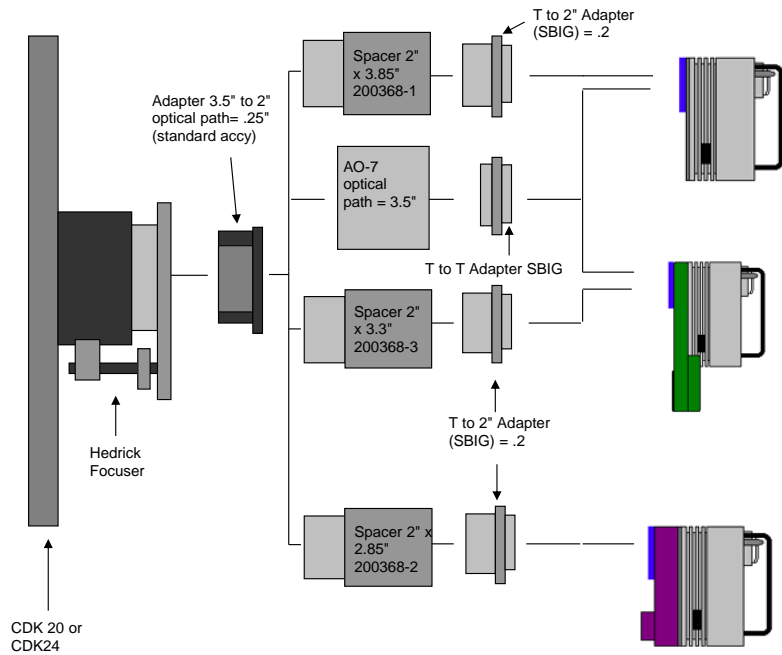

PLANEWAVE INSTRUMENTS
CDK20 & 24 SECUREFIT CCD SPACERS FOR ST CAMERAS

ST Camera, no filter wheel			8.81 remaining BF
Focuser racked in	3	5.81	
Focuser Position (0 - 1.3")	0.498	5.312	
Adapter, 3 to 2 (standard acy)	0.25	5.062	
CCD 2" Spacer x 3.85" - 200368-1	3.85	1.212	
T to 2 Adapter (SBIG)	0.2	1.012	
ST Back Focus (with D-Block)	1.012	0	

ST Camera with CFW10 w/ D-Block			8.81 remaining BF
Focuser racked in	3	5.81	
Focuser Position (0 - 1.3")	0.468	5.342	
Adapter, 3 to 2 (standard acy)	0.25	5.092	
CCD 2" SPACER x 3.3" - 200368-3	3.3	1.792	
T to 2 Adapter (SBIG)	0.2	1.592	
ST Back Focus (with D-Block)	1.592	0	

ST Camera with CFW8 w/ D-Block			8.81 remaining BF
Focuser racked in	3	5.81	
Focuser Position (0 - 1.3")	0.498	5.312	
Adapter, 3 to 2 (standard acy)	0.25	5.062	
CCD 2" SPACER x 2.85" - 200368-2	2.85	2.212	
T to 2 Adapter (SBIG)	0.2	2.012	
ST Back Focus (with D-Block)	2.012	0	

ST Camera + AO-7			8.81 remaining BF
Focuser racked in	3	5.81	
Focuser Position (0 - 1.3")	0.85	4.96	
Adapter, 3 to 2	0.25	4.71	
T to T Adapter (SBIG)	0.2	4.51	
ST + AO-7 backfocus	4.51	0	

ST + CFW10 + AO-7			8.81 remaining BF
Focuser racked in	3	5.81	
Focuser Position (0 - 1.3")	0.27	5.54	
Adapter, 3 to 2	0.25	5.29	
T to T Adapter (SBIG)	0.2	5.09	
ST + AO-7 backfocus	5.09	0	

DOES NOT HAVE ENOUGH BACK FOCUS

ST + CFW8 + AO-7			8.81 remaining BF
Focuser racked in	3	5.81	
Focuser Position (0 - 1.3")	0	5.81	
Adapter, 3 to 2	0.25	5.56	
T to 2 Adapter (SBIG)	0.2	5.36	
ST + AO-7 backfocus	5.51	-0.15