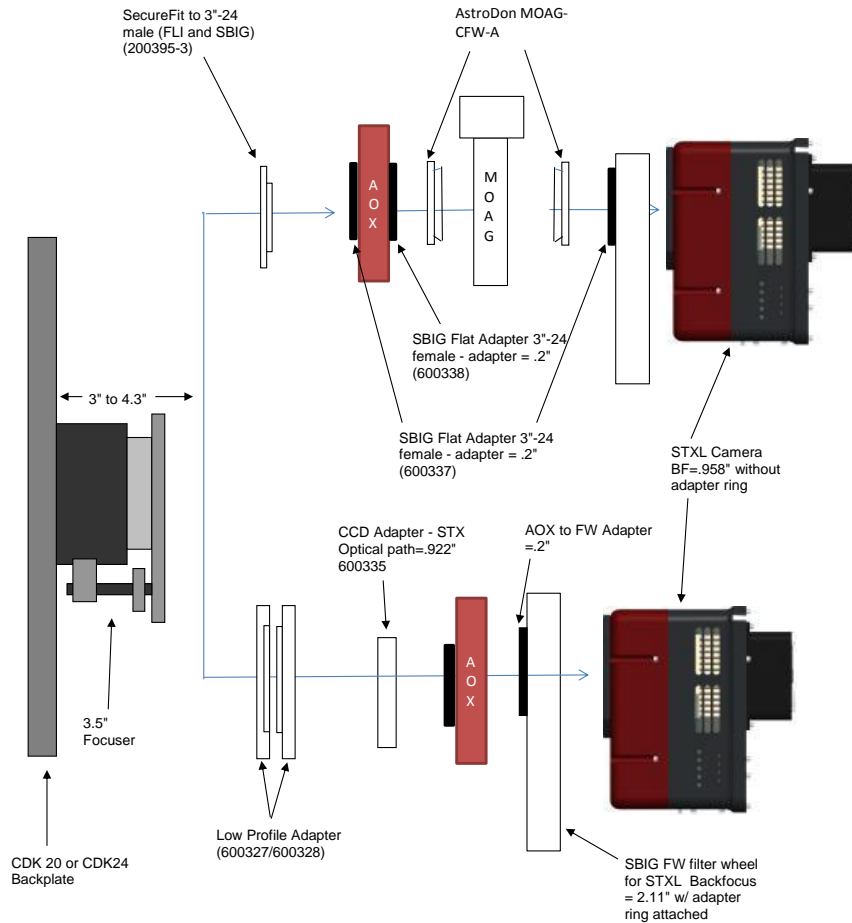

PLANEWAVE INSTRUMENTS
CDK20/24 SPACERS FOR STXL CAMERAS & AO-X

STXL camera and MMOAG &FW8S-STXL		8.81 remaining BF
Focuser racked in	3	5.81
Focuser position (0-1.3")	0.407	5.403
SecureFit to 3"-24 male (FLI and SBIG) - 200395-3	0.25	5.153
SBIG Flat Adapter - 3"-24 female - 600337	0.2	4.953
AO-X	1.18	3.773
SBIG Flat Adapter -600338	0.2	3.573
AstroDon MOAG-CFW-A	0.2	3.373
AstroDon- MMOAG	1.25	2.123
AstroDon MOAG-CFW-A	0.2	1.923
SBIG Flat Adapter - 600337	0.2	1.723
STXL w/filter wheel FW8S-STXL	1.723	0