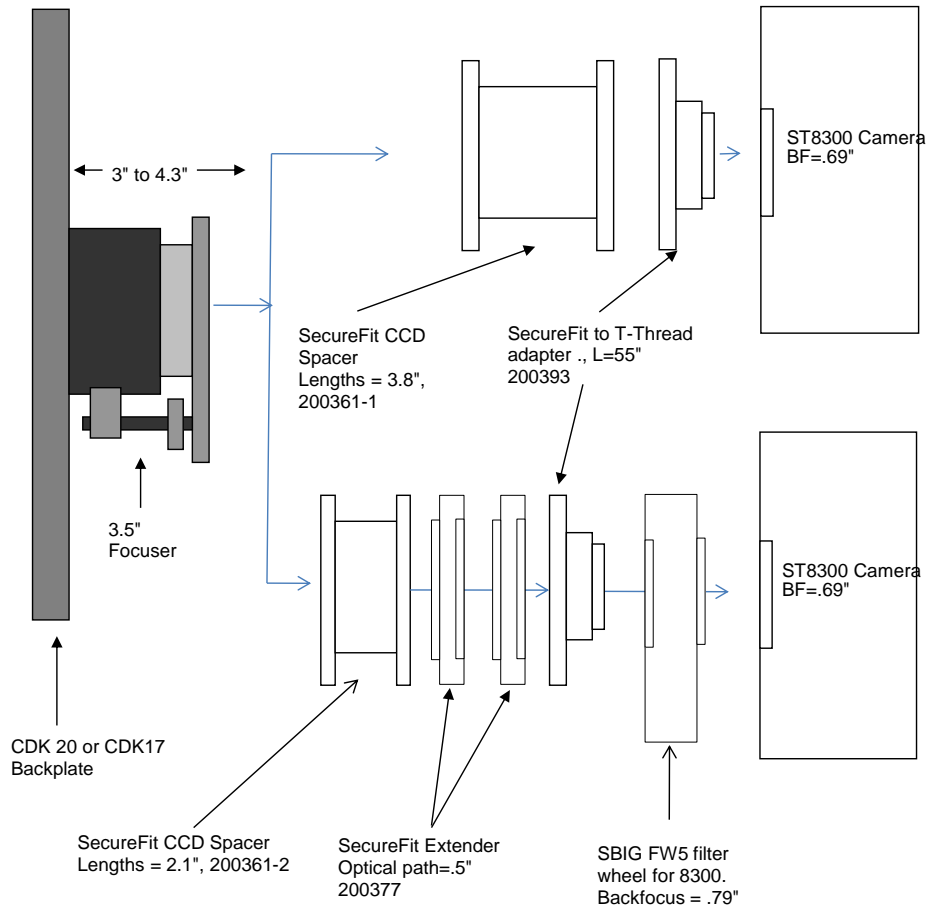

PLANEWAVE INSTRUMENTS
CDK20 & 24 SECUREFIT SPACERS FOR STL CAMERAS

Distance to Focuser Mounting Surface

8.81

ST8300 Camera Alone	8.81	remaining BF
Focuser racked in	3	5.81
Focuser position (0-1.3")	0.77	5.04
CCD Spacer 3.8 - 200361-1	3.8	1.24
SecureFit to T-Thread - 200393	0.55	0.69
SLT Back Focus	0.69	0.00

ST8300 Camera FW8 or FW5 for 8300	8.81	remaining BF
Focuser racked in	3	5.81
Focuser position (0-1.3")	0.68	5.13
CCD Spacer 3.8 - 200361-2	2.1	3.03
CCD SecureFit Extender - 200377	0.5	2.53
CCD SecureFit Extender - 200377	0.5	2.03
SecureFit to T-Thread - 200393	0.55	1.48
FW5 or 8 for 8300, Back Focus=.79"	0.79	0.69
SLT Back Focus	0.69	0