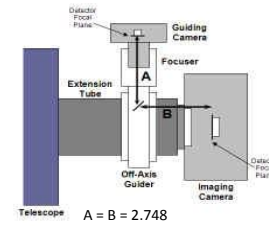

STXL w/ Self Guiding FW		8.81 remaining BF
Focuser racked in	3	5.81
Focuser position (0-1.3")	0.41	5.4
Low Profile Adapters = .5" (600327/328)	0.5	4.9
CCD Adapter STX - 600335	0.922	3.978
AOX w/SBIG Threaded Adapter attached	1.38	2.598
AOX to FW Adapter (SBIG)	0.2	2.398
Filter Wheel w/threaded adapter ring attached	1.44	0.958
STXL Back Focus	0.958	0