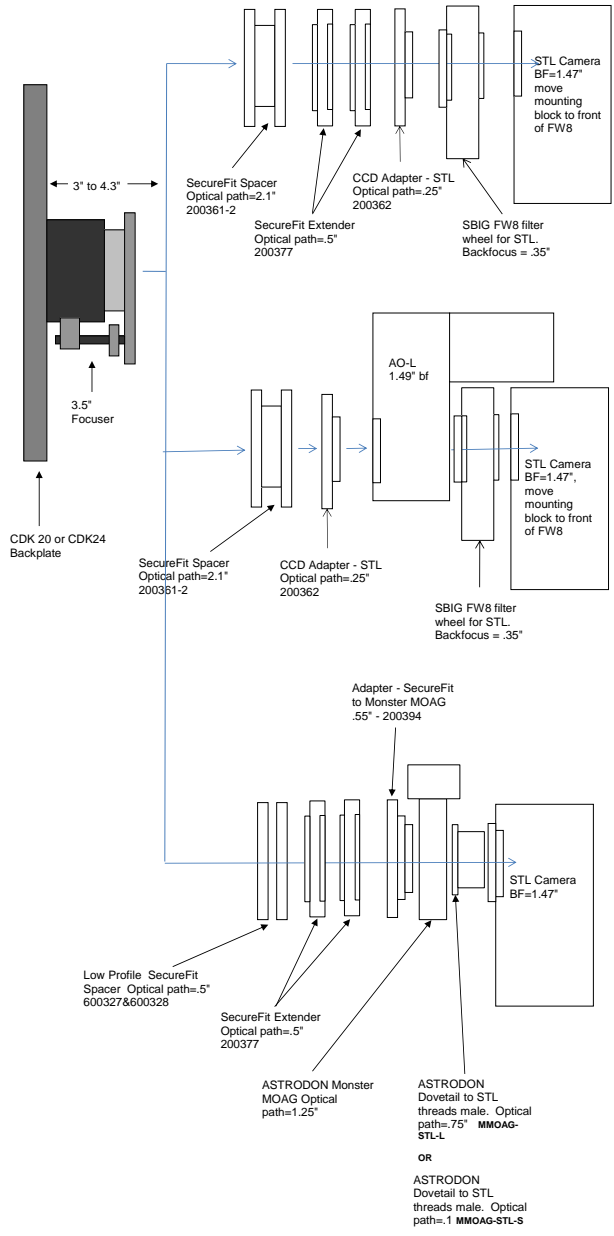

PLANEWAVE INSTRUMENTS
CDK 20, AND 24 SPACERS FOR STL CAMERAS

STL w/ FW8		8.81 remaining BF
Focuser racked in	3	5.81
Focuser position (0-1.3")	0.64	5.17
CCD Spacer 2.1 - 200361-2	2.1	3.07
CCD SecureFit Extender - 200377	0.5	2.57
CCD SecureFit Extender - 200377	0.5	2.07
CCD Adapter STL - 200362	0.25	1.82
FW8	0.35	1.47
SLT Back Focus	1.47	0

STL w/ FW8 and AO-L		8.81 remaining BF
Focuser racked in	3	5.81
Focuser position (0-1.3")	0.15	5.66
CCD Spacer 2.1 - 200361-2	2.1	3.56
CCD Adapter STL - 200362	0.25	3.31
AO-L	1.49	1.82
FW8	0.35	1.47
SLT Back Focus	1.47	0

STL camera and MMOAG		8.81 remaining BF
Focuser racked in	3	5.81
Focuser position (0-1.3")	0	5.81
LowProfile SecureFit Spacer - 0.5", 600327&328	0.5	5.31
SecureFit 1/2" Spacer - 200377	0.5	4.81
CCD SecureFit to MMOAG - 200394	0.55	4.26
Monster MOAG	1.25	3.01
AstroDon part - MMOAG-STL-L	0.75	2.26
SLT Back Focus	1.47	0.79

STL camera and MMOAG		8.81 remaining BF
Focuser racked in	3	5.81
Focuser position (0-1.3")	0.59	5.22
LowProfile SecureFit Spacer - 0.5", 600327&328	0.5	4.72
SecureFit 1/2" Spacer - 200377	0.5	4.22
SecureFit 1/2" Spacer - 200377	0.5	3.72
CCD SecureFit to MMOAG - 200394	0.55	3.17
Monster MOAG	1.25	1.92
AstroDon part - MMOAG-STL-S	0.1	1.82
FW8	0.35	1.47
SLT Back Focus	1.47	0

OR
ASTRODON
Dovetail to STL
threads male. Optical
path=1 MMOAG-STL-S