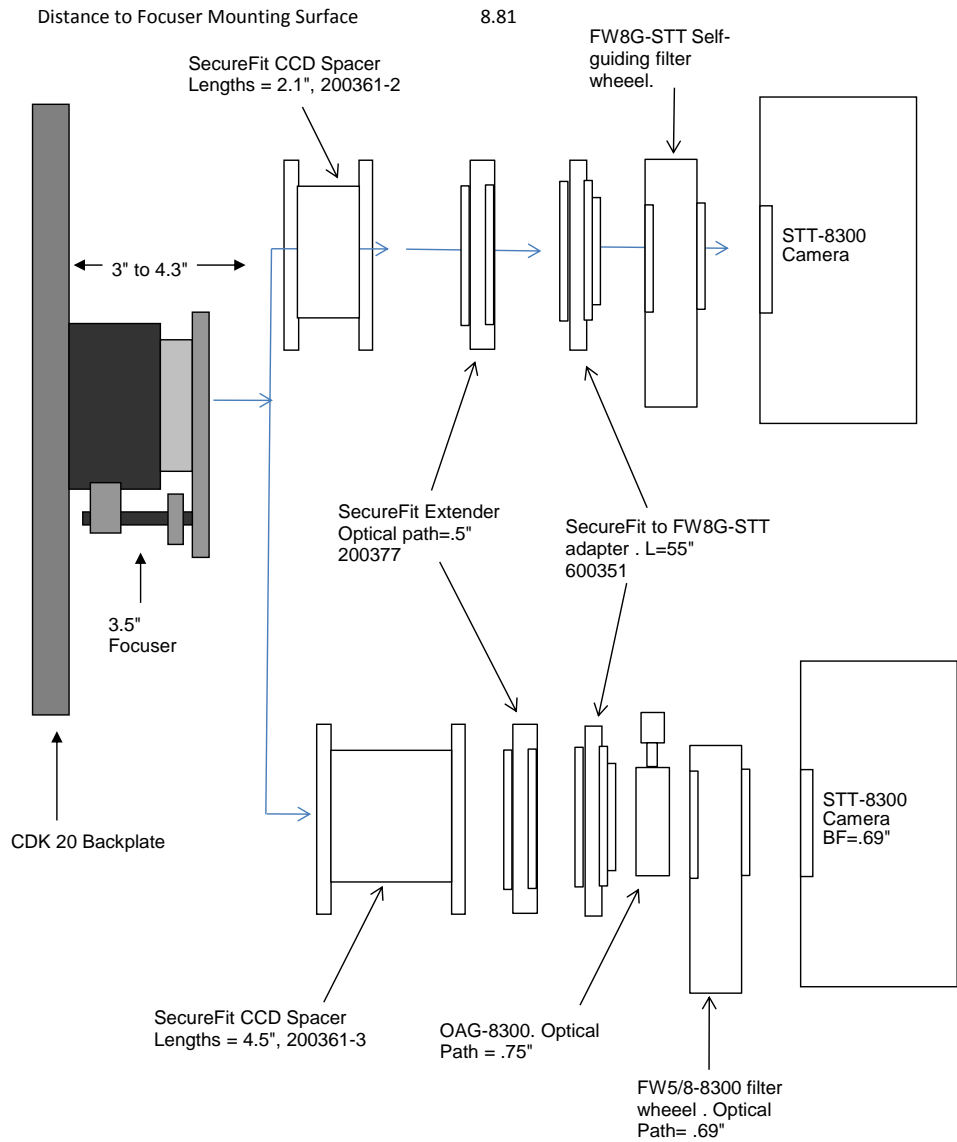

PLANEWAVE INSTRUMENTS
CDK20/24 SECUREFIT SPACERS FOR STT CAMERAS

STT8300 Camera w/ Self Guiding Filter Wheel	8.81	remaining BF
Focuser racked in	3	5.81
Focuser position (0-1.3")	0.532	5.278
SecureFit Spacer 2.1- 200361-2	2.1	3.178
CCD SecureFit Extender - 200377	0.5	2.678
SecureFit to FW8G-STT - 600351	0.55	2.128
FW8G-SST attached to STT-8300 Camera	2.128	0

STT8300 Camera w/Filter Wheel, OAG8300	8.81	remaining BF
Focuser racked in	3	5.81
Focuser position (0-1.3")	0.43	5.38
SecureFit Spacer 3.8- 200361-1	2.1	3.28
CCD SecureFit Extender - 200377	0.5	2.78
SecureFit to FW8G-STT - 600351	0.55	2.23
OAG-8300	0.75	1.48
FW5-8300 / FW8-8300	0.79	0.69
STT-8300 Camera	0.69	0