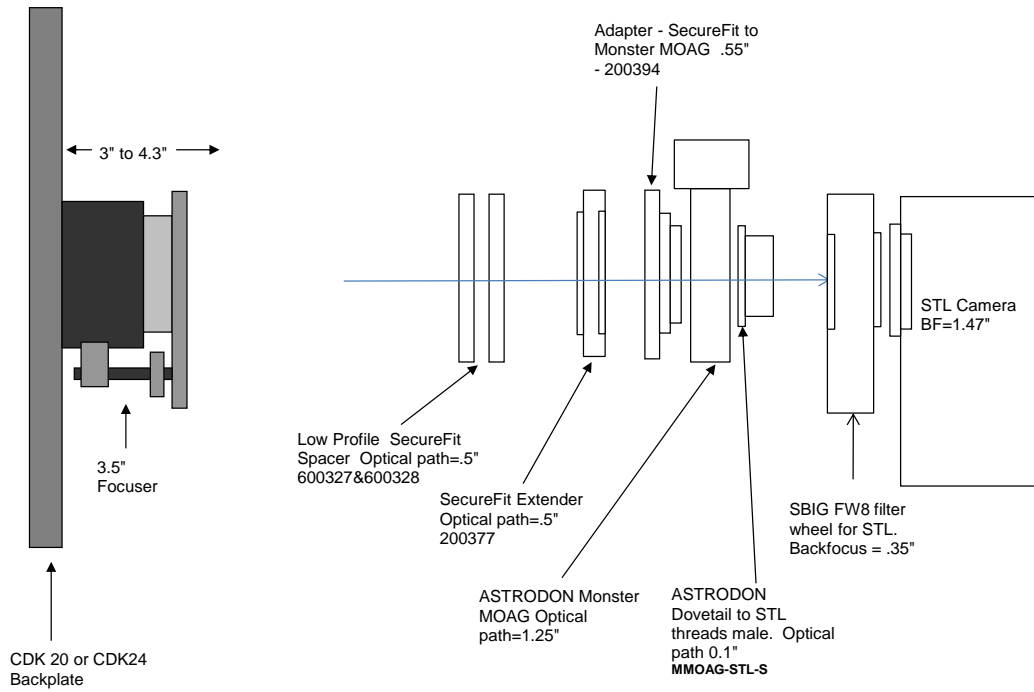

PLANEWAVE INSTRUMENTS
CDK 20 AND 24 SPACERS FOR STL CAMERAS

STL camera and MMOAG		8.81 remaining BF
Focuser racked in	3	5.81
Focuser position (0-1.3")	0.59	5.22
LowProfile SecureFit Spacer - 0.5", 600327&600328	0.5	4.72
SecureFit 1/2" Spacer - 200377	0.5	4.22
SecureFit 1/2" Spacer - 200377	0.5	3.72
CCD SecureFit to MMOAG - 200394	0.55	3.17
AstroDon part - MMOAG	1.25	1.92
AstroDon part - MMOAG-STL-S	0.1	1.82
Filter Wheel, FW8	0.35	1.47
SLT Back Focus	1.47	0