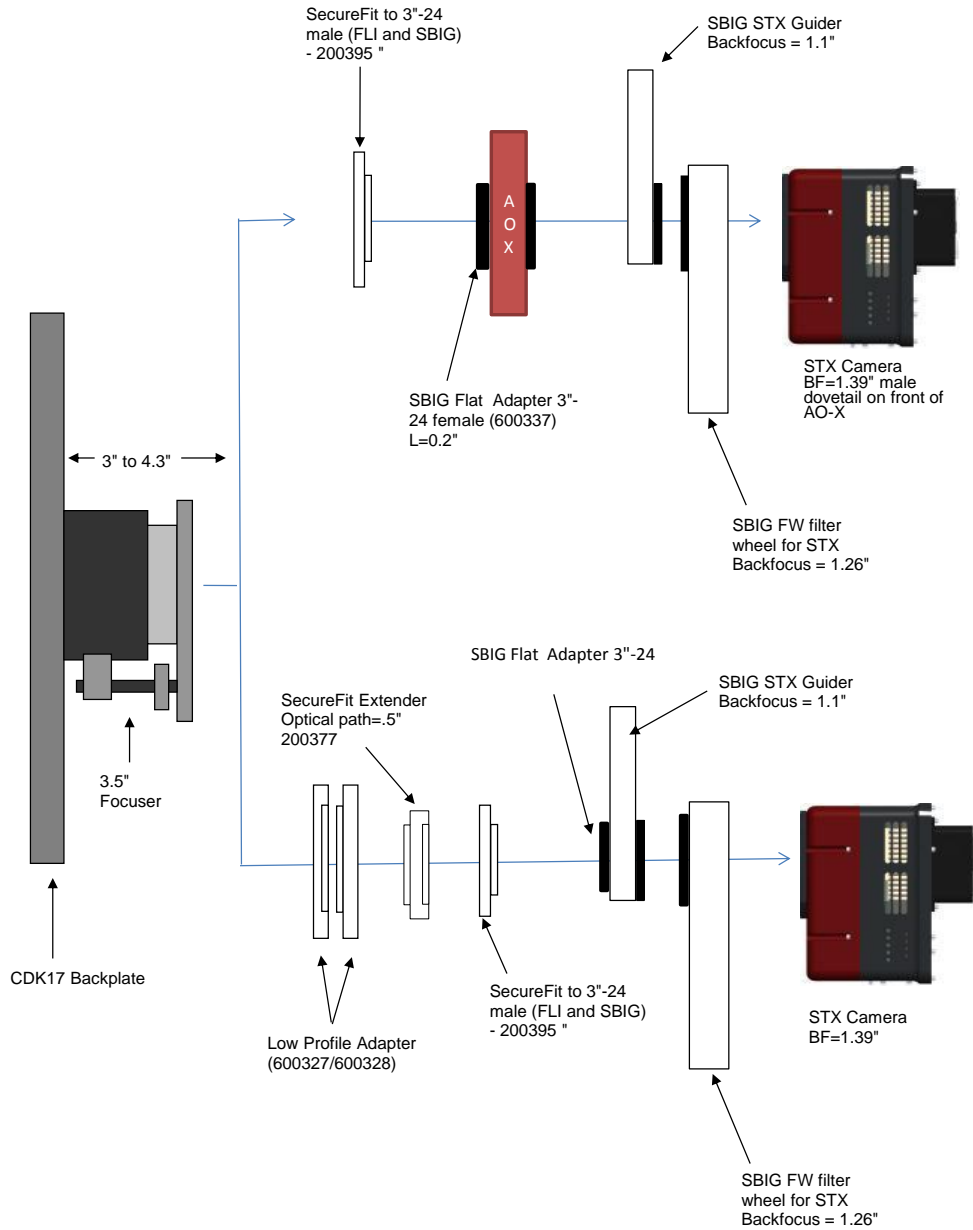

PLANEWAVE INSTRUMENTS
CDK20 SPACERS FOR STX CAMERAS with STX Guider

STX camera, AO-X, CFW, STX Guider		8.81 remaining BF
Focuser racked in	3	5.81
Focuser position (0-1.3")	0.23	5.58
CCD SecureFit 3-24 - 200395-3	0.25	5.33
SBIG Flat adaptet 3"-24 - 600337	0.2	5.13
AO-X	1.18	3.95
AO-X to FW adapter (SBIG)	0.2	3.75
STX Guider	1.1	2.65
SBIG Filter Wheel	1.26	1.39
STX Back Focus	1.39	0

STX camera, CFW, STX Guider		8.81 remaining BF
Focuser racked in	3	5.81
Focuser position (0-1.3")	0.56	5.25
Low Profile Adapters = .5" (600327/328)	0.5	4.75
CCD SecureFit Extender - 200377	0.5	4.25
SecureFit to 3"-24 male (FLI and SBIG) - 200395-3	0.25	4
SBIG Flat Adapter (3"-24 female) - 600337	0.25	3.75
STX Guider	1.1	2.65
SBIG Filter Wheel	1.26	1.39
STX Back Focus	1.39	0

STX camera, CFW, STX Guider w/ IRF90		8.81 remaining BF
IRF 90 racked in	3.5	5.31
Focuser position (0-1.3")	0.56	4.75
Low Profile Adapters = .5" (600327/328)	0.5	4.25
SecureFit to 3"-24 male (FLI and SBIG) - 200395-3	0.25	4
SBIG Flat Adapter (3"-24 female) - 600337	0.25	3.75
STX Guider	1.1	2.65
SBIG Filter Wheel	1.26	1.39
STX Back Focus	1.39	0