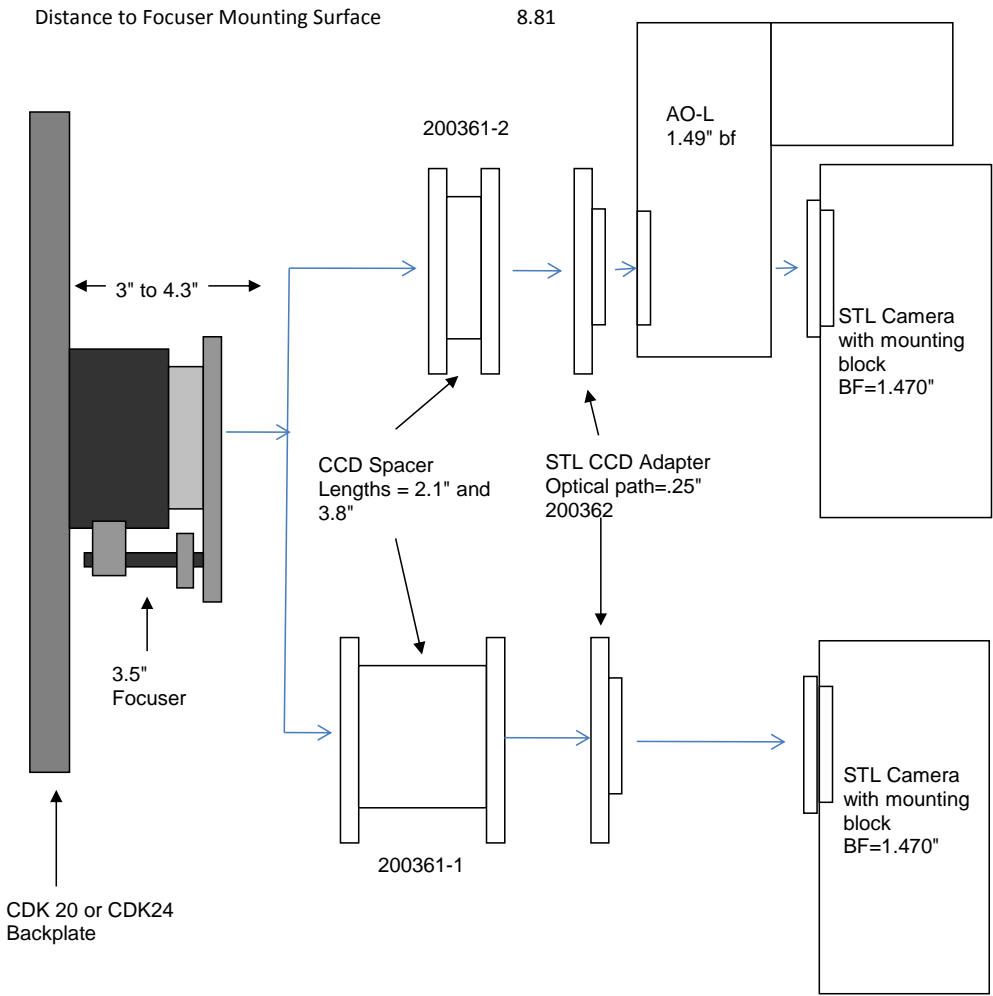

PLANEWAVE INSTRUMENTS
CDK20, 24 SECUREFIT SPACERS FOR STL CAMERAS

STL and AO-L		8.81 remaining BF
Focuser racked in	3	5.81
Focuser position (0-1.3")	0.5	5.31
CCD Spacer 2.1 - 200361-2	2.1	3.21
CCD Adapter STL - 200362	0.25	2.96
AO-L	1.49	1.47
STL Back Focus	1.47	0

STL Camera Alone		8.81 remaining BF
Focuser racked in	3	5.81
Focuser position (0-1.3")	0.29	5.52
CCD Spacer 3.8 - 200361-1	3.8	1.72
CCD Adapter STL - 200362	0.25	1.47
SLT Back Focus	1.47	0