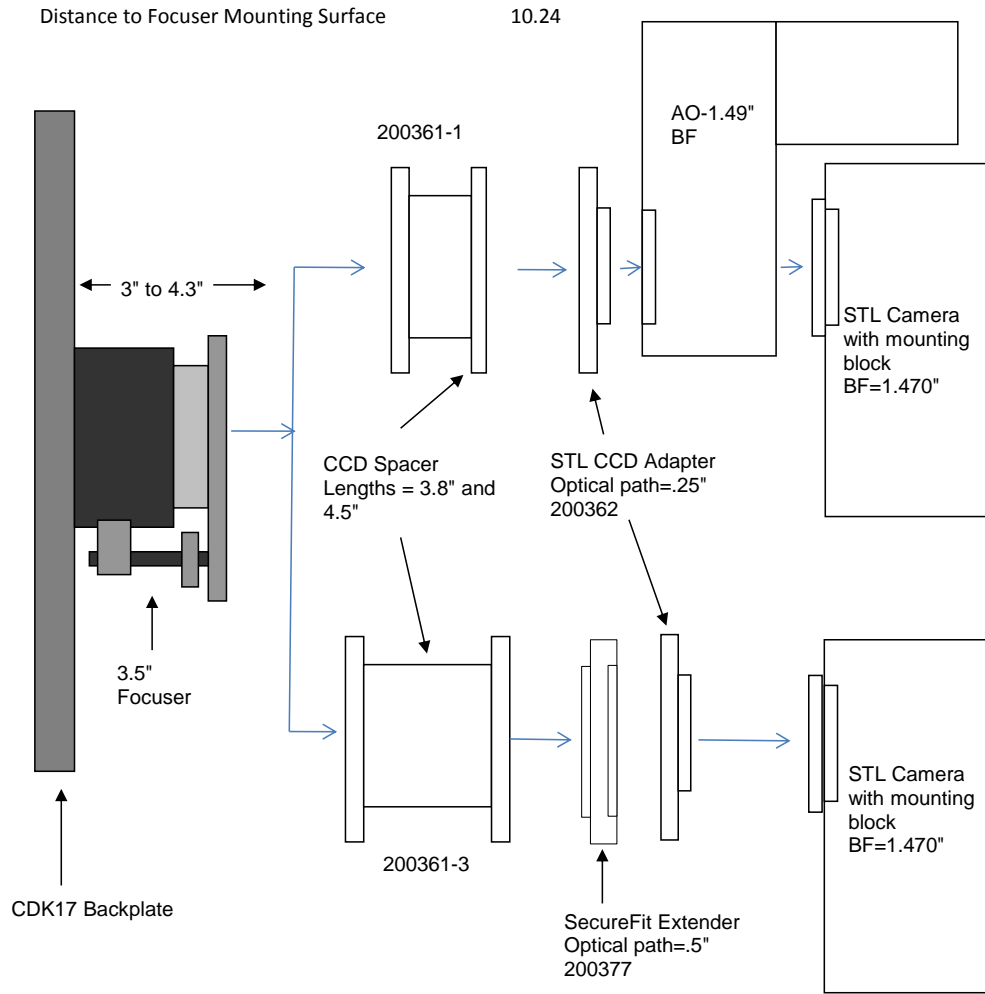

PLANEWAVE INSTRUMENTS
CDK17 SECUREFIT SPACERS FOR STL CAMERAS

STL and AO-L		10.24 remaining BF
Focuser racked in	3	7.24
Focuser position (0-1.3")	0.23	7.01
CCD Spacer 3.8 - 200361-1	3.8	3.21
CCD Adapter STL - 200362	0.25	2.96
AO-L	1.49	1.47
STL Back Focus	1.47	0

STL Camera Alone		10.24 remaining BF
Focuser racked in	3	7.24
Focuser position (0-1.3")	0.52	6.72
CCD Spacer 4.5" - 200361-3	4.5	2.22
CCD SecureFit Extender - 200377	0.5	1.72
CCD Adapter STL - 200362	0.25	1.47
SLT Back Focus	1.47	0