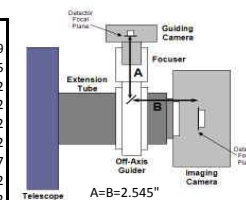

STL CCD, FW8, Pyxis & MMOAG		11.09 remaining BF
Focuser (racked in)	3	8.09
Focus position (0 to 1.3")	0.735	7.355
3" Focuser to Pyxis Rotator - 17828	0.235	7.12
Optec Pyxis 3" Camera Rotator	2.4	4.72
Optec Pyxis 3" to SecureFit Adapter - 17835	0.5	4.22
SecureFit Extender - 200377	0.5	3.72
Adapter SecureFit to Monster MOAG - 200394	0.55	3.17
Monster MOAG - MMOAG	1.25	1.92
AstroDon Adapter - MMOAG-STL-S	0.1	1.82
SBIG FW8 Filter Wheel	0.35	1.47
SBIG STL Camera with mounting block	1.47	0