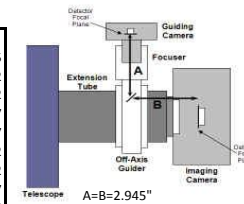

STL CCD, FW8 FILTER WHEEL & MMOAG		
2.75" Focuser (racked in)	3.25	7.195
Focus position (0 to 1.3")	0.475	6.72
SecureFit CCD Spacer - 125357-3	2.5	4.22
Adapter SecureFit to Monster MOAG - 200394	0.55	3.67
SecureFit Spacer 0.5" - 200377	0.5	3.17
Monster MOAG - MMOAG	1.25	1.92
AstroDon Adapter - MMOAG-STL-S	0.1	1.82
SBIG FW8 Filter Wheel	0.35	1.47
SBIG STL Camera with mounting block	1.47	0