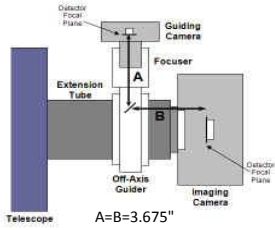

STX camera, AO-X, CFW	8.81 remaining BF	
Focuser racked in	3	5.81
Focuser position (0-1.3")	0.158	5.652
Low Profile Adapters = .5" (600327/328)	0.5	5.152
CCD SecureFit to STL - 600335	0.922	4.23
AO-X (w/ threaded adapter attached)	1.38	2.85
AO-X to FW adapter (SBIG)	0.2	2.65
SBIG Filter Wheel (w/.2" adapter)	1.26	1.39
STX Back Focus	1.39	0

*This configuration will not reach focus with the CDK20 but can work on the CDK24 with custom adapter

STX camera and MMOAG	8.81 remaining BF	
Focuser racked in	3	5.81
Focuser position (0-1.3")	0	5.81
Low profile adapters- 600327/328	0.5	5.31
SecureFit to 3"-24 male (FLI and SBIG) - 200395-3	0.25	5.06
STX Flat adapter 3"-24 Female -600337	0.2	4.86
AO-X	1.18	3.68
STX Flat adapter 3"-24 Female -600338	0.2	3.48
MOAG-CWF-A	0.2	3.28
AstroDon part - MMOAG	1.25	2.03
MOAG-CWF-A	0.2	1.83
STX Flat adapter 3"-24 Female -600337	0.2	1.63
Filter Wheel, FW8	1.26	0.37
SLX Back Focus	1.39	-1.02