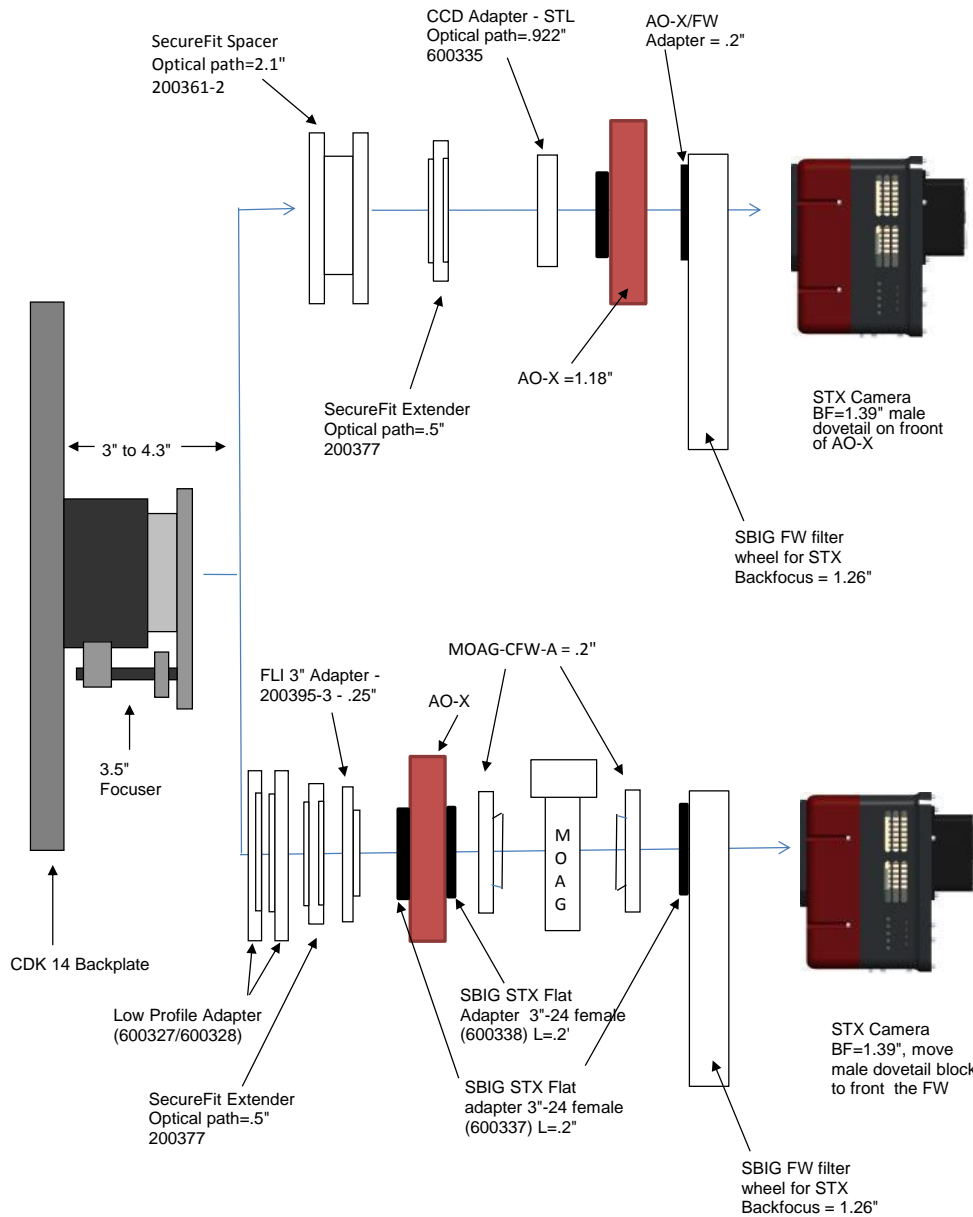

PLANEWAVE INSTRUMENTS
CDK14 SPACERS FOR STX CAMERAS & AO-X

STX camera, AO-X, CFW		11.09 remaining BF
Focuser racked in	3	8.09
Focuser position (0-1.3")	0.34	7.75
SecureFit Spacer- 200361-2	2.1	5.65
SecureFit 1/2" Spacer - 200377	0.5	5.15
CCD SecureFit to STL - 600335	0.922	4.23
AO-X (W/ Threaded adapter attached)	1.38	2.85
AO-X to FW Adapter	0.2	2.65
SBIG Filter Wheel	1.26	1.39
STX Back Focus	1.39	0.00

STX camera and MMOAG		11.09 remaining BF
Focuser racked in	3	8.09
Focuser position (0-1.3")	0.76	7.33
Low profile adapters- 600327/328	0.5	6.83
SecureFit 1/2" Spacer - 200377	0.5	6.33
SecureFit to 3"-24 male (FLI and SBIG) - 200395-3	0.25	6.08
SBIG Flat Adapter (3"-24 female) - 600337	0.2	5.88
AO-X	1.18	4.7
SBIG Flat Adapter (3"-24 female) - 600338	0.2	4.5
MOAG-CWF-A	0.2	4.3
AstroDon part - MMOAG	1.25	3.05
MOAG-CWF-A	0.2	2.85
SBIG Flat Adapter (3"-24 female) - 600337	0.2	2.65
Filter Wheel, FW8	1.26	1.39
SLX Back Focus	1.39	0