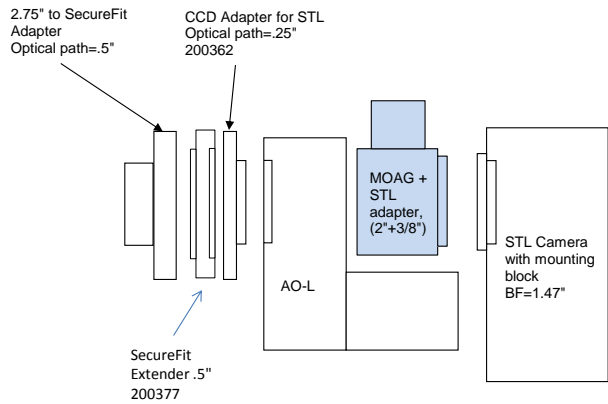

STL, AO-L and MOAG	10.445 remaining BF	
2.75" Focuser (racked in)	3.25	7.195
Focus position (0 to 1.3")	0	7.195
2.75" to SecureFit	0.5	6.695
SecureFit Extender - 200377	0.5	6.195
CCD Adapter, STL - 200362	0.25	5.945
AO-L	1.49	4.455
MOAG from Astrodon (2" of backfocus)	2	2.455
MOAG to SLT Adapter (3/8")	0.375	2.08
STL Back Focus	1.509	0.571