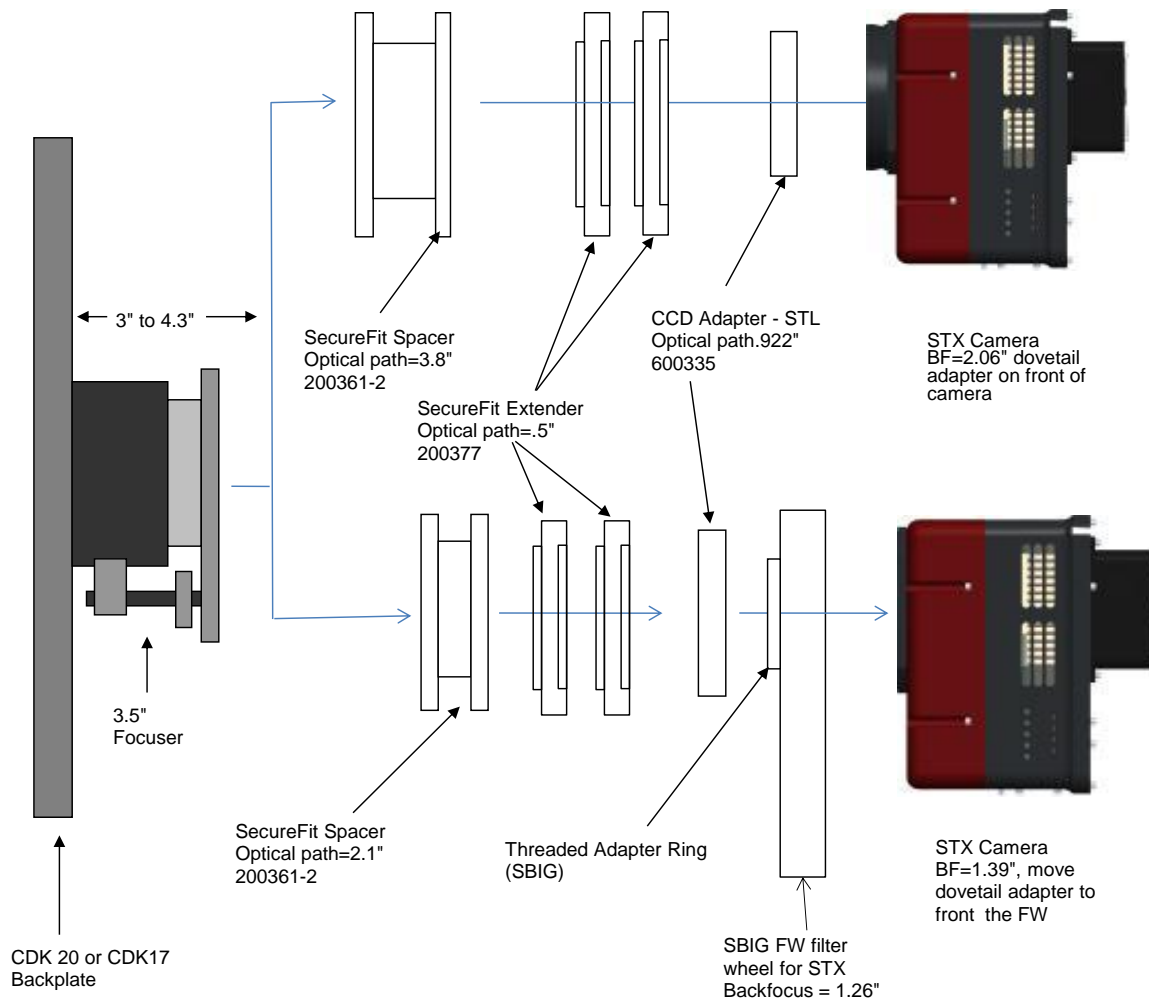

PLANEWAVE INSTRUMENTS
CDK17 SPACERS FOR STX CAMERAS

STX	10.24	remaining BF
Focuser racked in	3	7.24
Focuser position (0-1.3") 200340	0.628	6.612
CCD Spacer 3.8" - 200361-1	3.8	2.812
CCD SecureFit Extender - 200377	0.5	2.312
CCD Adapter STX - 600335	0.922	1.39
STX Back Focus w/threaded adapter ring attached	1.39	0

STX w/ IRF90	10.24	remaining BF
IR90 (raked in) 600180	3.5	6.74
Focus Position (0-1.3")	0.628	6.112
SecureFit 3.8" Adapter - 200361-1	3.8	2.312
CCD Adapter STX - 600335	0.922	1.39
SBIG STX 16803	1.39	0

STX w/ FW	10.24	remaining BF
Focuser racked in	3	7.24
Focuser position (0-1.3")	0.568	6.672
CCD Spacer 2.1 - 200361-2	2.1	4.572
SecureFit Extender - 200377	0.5	4.072
SecureFit Extender - 200377	0.5	3.572
CCD Adapter STX - 600335	0.922	2.65
Filter Wheel w/threaded adapter ring attached	1.26	1.39
STX Back Focus	1.39	0