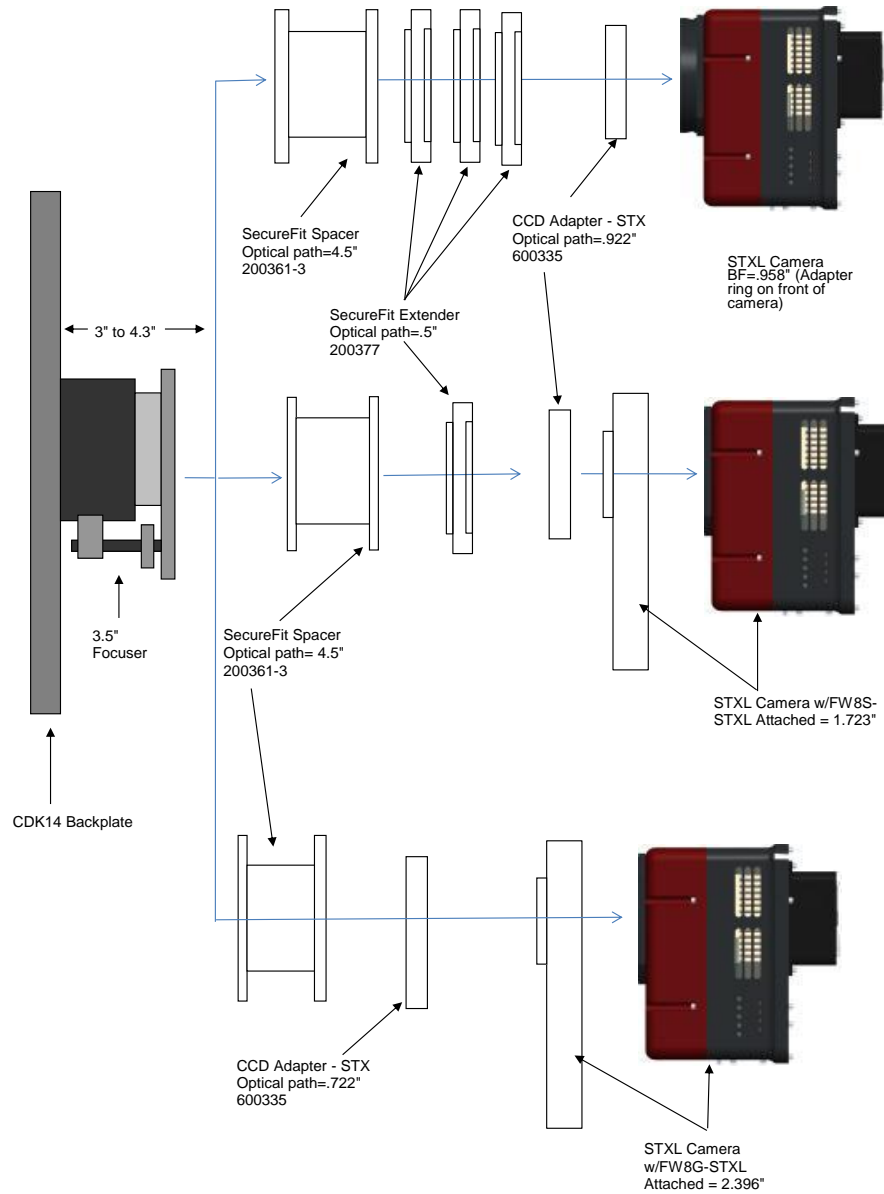

PLANEWAVE INSTRUMENTS
CDK14 SPACERS FOR STXL CAMERAS

STXL	11.09	remaining BF
Focuser (200340) racked in	3	8.09
Focuser position (0-1.3")	0.21	7.88
SecureFit CCD Spacer - 200361-3	4.5	3.38
CCD SecureFit Extender - 200377	0.5	2.88
CCD SecureFit Extender - 200377	0.5	2.38
CCD SecureFit Extender - 200377	0.5	1.88
CCD Adapter STX - 600335	0.922	0.958
STXL Back Focus w/ threaded adapter ring attached	0.958	0

STXL w/ Standard FW	11.09	remaining BF
Focuser (200340) racked in	3	8.09
Focuser position (0-1.3")	0.645	7.445
SecureFit CCD Spacer - 200361-3	4.5	2.945
SecureFit Extender - 200377	0.5	2.445
CCD Adapter STX - 600335	0.722	1.723
STXL Camera w/FW8S-STXL Attached	1.723	0

STXL w/ Standard FW & IRF0	11.09	remaining BF
Focuser (600180) racked in	3.5	7.59
Focuser position (0-1.3")	0.345	7.245
SecureFit CCD Spacer - 200361-3	3.8	3.445
SecureFit Extender - 200377	0.5	2.945
SecureFit Extender - 200377	0.5	2.445
CCD Adapter STX - 600335	0.722	1.723
STXL Camera w/FW8S-STXL Attached	1.723	0

STXL w/ Self Guiding FW	11.09	remaining BF
Focuser racked in	3	8.09
Focuser position (0-1.3")	0.472	7.618
SecureFit CCD Spacer - 200361-3	4.5	3.118
CCD Adapter STX - 600335	0.722	2.396
STXL Camera w/FW8G-STXL Attached	2.396	0

STXL w/ Self Guiding FW & IRF90	11.09	remaining BF
Focuser (600180) racked in	3.5	7.59
Focuser position (0-1.3")	0.672	6.918
SecureFit CCD Spacer - 200361-1	3.8	3.118
CCD Adapter STX - 600335	0.722	2.396
STXL Camera w/FW8G-STXL Attached	2.396	0