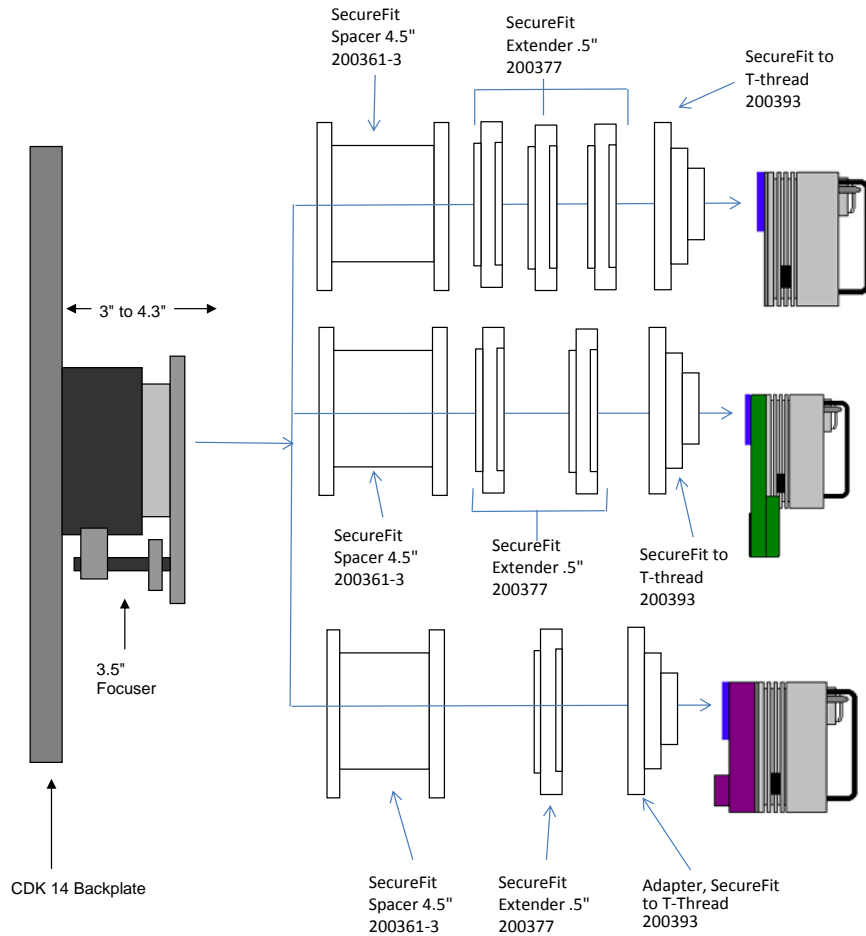

PLANEWAVE INSTRUMENTS
CDK14 SECUREFIT CCD SPACERS FOR ST CAMERAS

SecureFit w/ ST	11.09	remaining BF
Focuser racked in	3	8.09
Focuser Position (0 - 1.3")	0.528	7.562
SecureFit 4.5 - 200361-3	4.5	3.062
CCD SecureFit Extender - 200377	0.5	2.562
CCD SecureFit Extender - 200377	0.5	2.062
CCD SecureFit Extender - 200377	0.5	1.562
Adapter, SecureFit to T thread - 200393	0.55	1.012
ST Back Focus (with D-block)	1.012	0

SecureFit with ST and CFW10	11.09	remaining BF
Focuser racked in	3	8.09
Focuser Position (0 - 1.3")	0.448	7.642
SecureFit 4.5 - 200361-3	4.5	3.142
SecureFit Extender - 200377	0.5	2.642
SecureFit Extender - 200377	0.5	2.142
Adapter, SecureFit to T thread - 200393	0.55	1.592
ST w/ CFW10 Back Focus (with D-block)	1.592	0

SecureFit with ST and CFW10SA	11.09	remaining BF
Focuser racked in	3	8.09
Focuser Position (0 - 1.3")	0.73	7.36
SecureFit 4.5 - 200361-3	4.5	2.86
SecureFit Extender - 200377	0.5	2.36
Adapter, SecureFit to T thread - 200393	0.55	1.81
ST w/ CFW10 Back Focus, (w/ D-block)	1.81	0

SecureFit with ST and CFW8	11.09	remaining BF
Focuser racked in	3	8.09
Focuser Position (0 - 1.3")	0.528	7.562
SecureFit 4.5 - 200361-3	4.5	3.062
SecureFit Extender - 200377	0.5	2.562
Adapter, SecureFit to T thread - 200393	0.55	2.012
ST w/ CFW8 Back Focus, (w/ D-block)	2.012	0