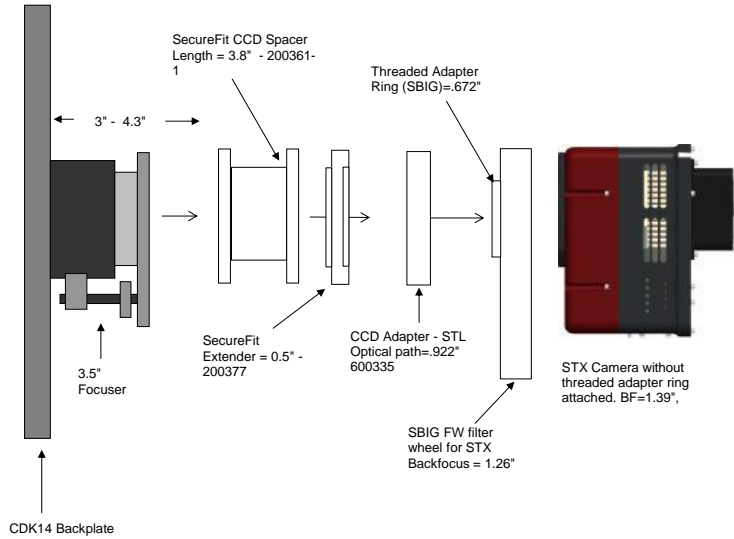

CDK14- OPTICAL TRAIN: for SBIG STX BODY, AND MMOAG

Distance to Focuser Mounting Surface

11.09

STX and FW		11.09 remaining BF
Focuser (racked in)	3	8.09
Focus position (0 to 1.3")	0.218	7.872
SecureFit CCD Spacer - 200361-1	3.8	4.072
SecureFit Extender - 200377	0.5	3.572
CCD Adapter - STL - 600335	0.922	2.65
SBIG FW STX (w/ threaded adapter ring attached)	1.26	1.39
STX Camera	1.39	0