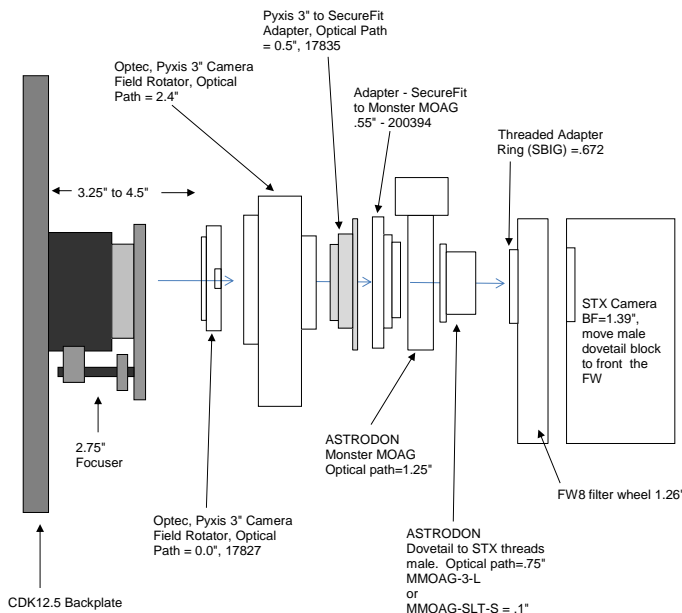

CDK12.5 - OPTICAL TRAIN: for SBIG STX BODY, AND MMOAG

Distance to Focuser Mounting Surface 10.445

STX and FW	10.445 remaining BF	
2.75" Focuser (racked in)	3.25	7.195
Focus position (0 to 1.3")	0.123	7.072
SecureFit CCD Spacer - 125357-2	3.5	3.572
CCD Adapter - STL - 600335	0.922	2.65
SBIG FW STX (w/threaded adapter ring attached)	1.26	1.39
STX Camera	1.39	0