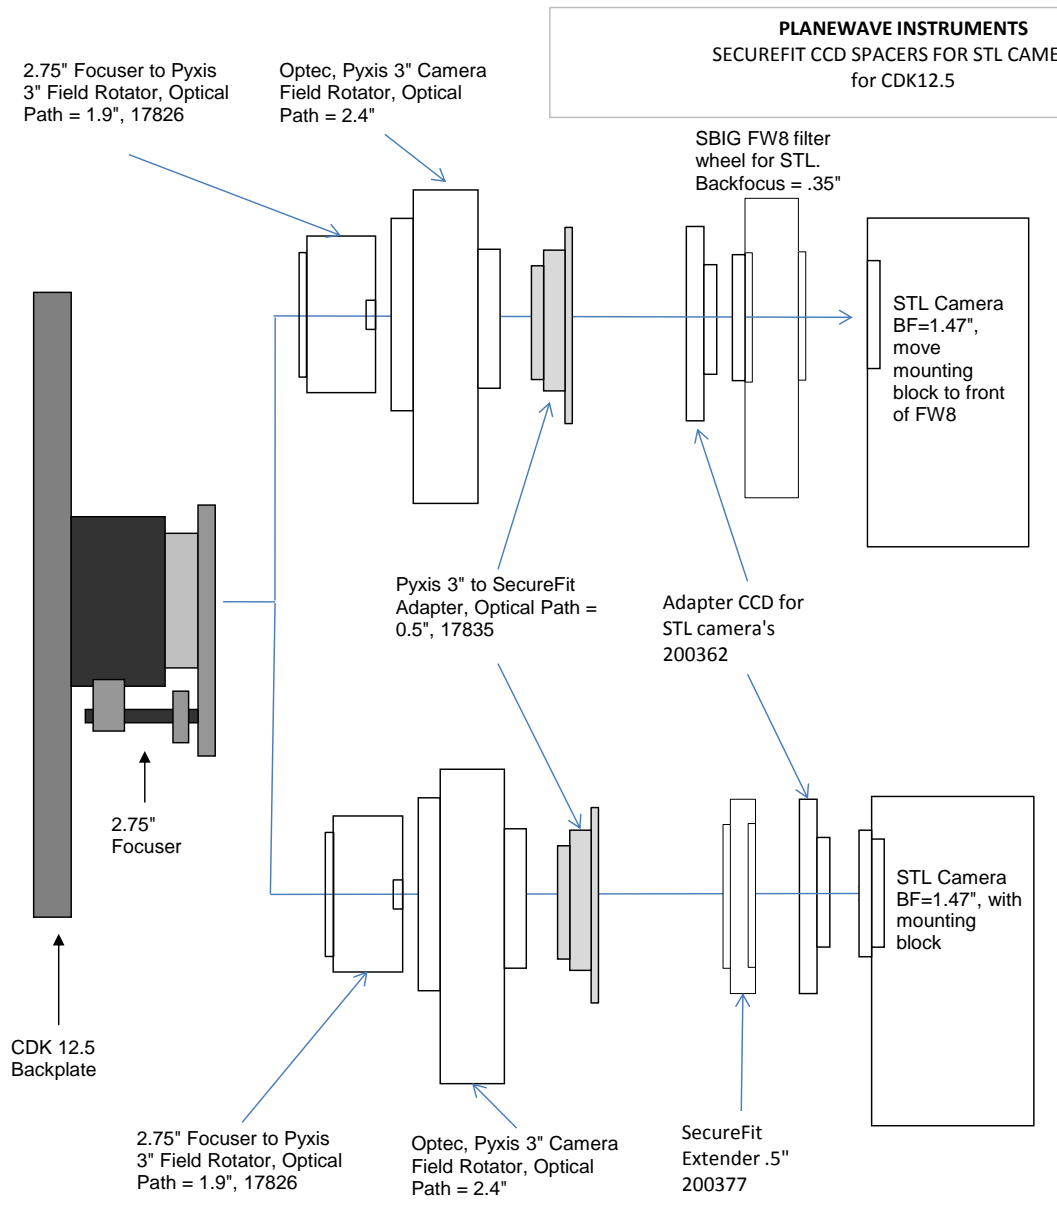

STL w/ FW8	10.445 remaining BF	
Focuser racked in	3.25	7.195
Focus position (0 to 1.3")	0.325	6.87
2.75" Focuser to Pyxis Rotator - 17826	1.9	4.97
Optec Pyxis 3" Rotator - PYXIS 3	2.4	2.57
Pyxis Rotator to SecureFit - 17835	0.5	2.07
CCD Adapter, STL - 200362	0.25	1.82
FW8	0.35	1.47
SLT Back Focus	1.47	0

STL + Pyxis	10.445 remaining BF	
Focuser racked in	3.25	7.195
Focus position (0 to 1.3")	0.175	7.02
2.75" Focuser to Pyxis Rotator - 17826	1.9	5.12
Optec Pyxis 3" Rotator - PYXIS 3	2.4	2.72
Pyxis Rotator to SecureFit - 17835	0.5	2.22
SecureFit CCD Extender .5" - 200377	0.5	1.72
CCD Adapter, STL - 200362	0.25	1.47
SLT Back Focus	1.47	0