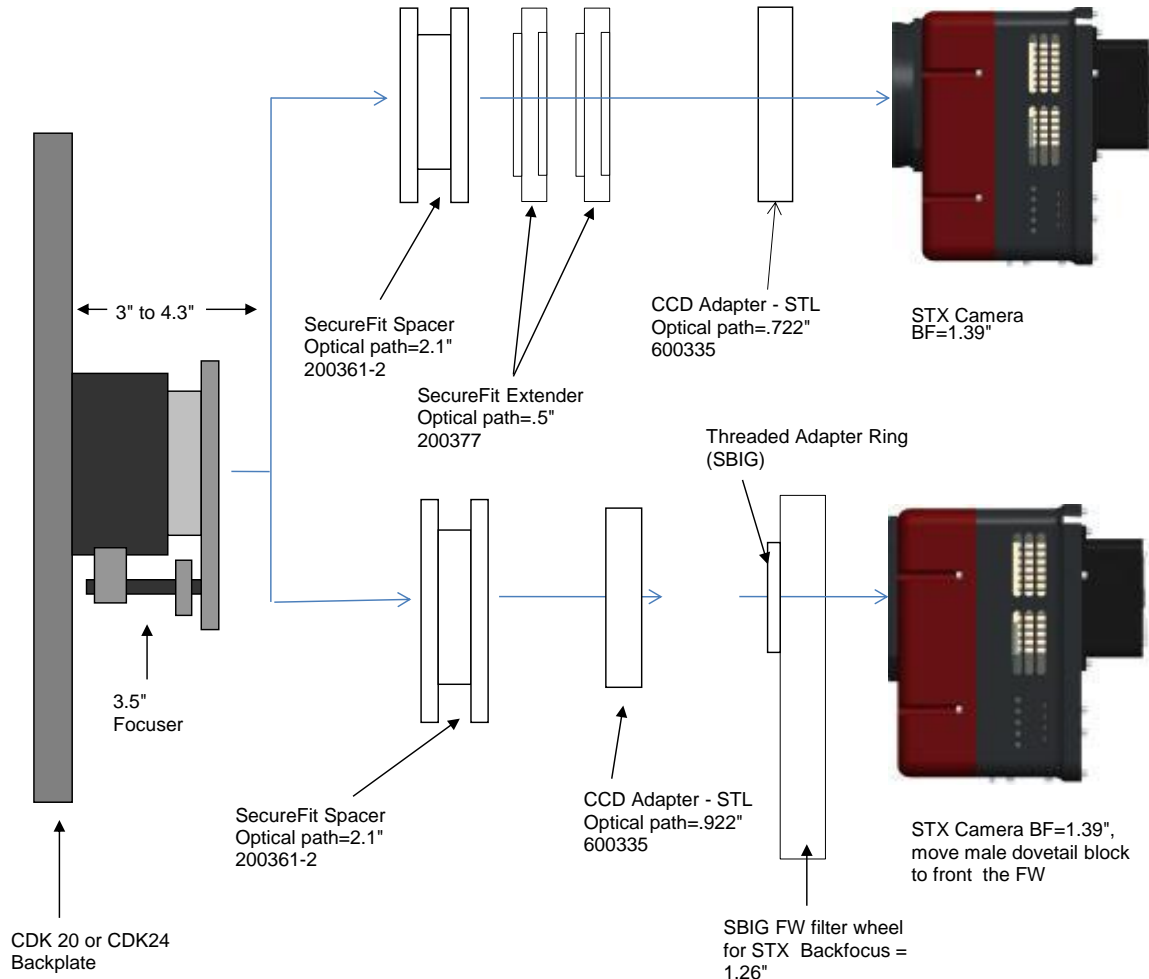

PLANEWAVE INSTRUMENTS
CDK 20 and 24 SPACERS FOR STX CAMERAS

STX		8.81 remaining BF
Focuser racked in	3	5.81
Focuser position (0-1.3")	0.598	5.212
CCD Spacer 2.1 - 200361-2	2.1	3.112
CCD SecureFit Extender - 200377	0.5	2.612
CCD SecureFit Extender - 200377	0.5	2.112
CCD Adapter STX - 600335	0.722	1.39
STX Back Focus w/threaded adapter ring attached	1.39	0

STX w/ FW		8.81 remaining BF
Focuser racked in	3	5.81
Focuser position (0-1.3")	0.138	5.672
CCD Spacer 2.1 - 200361-2	2.1	3.572
CCD Adapter STX - 600335	0.922	2.65
Filter Wheel w/threaded adapter ring attached	1.26	1.39
STX Camera	1.39	0