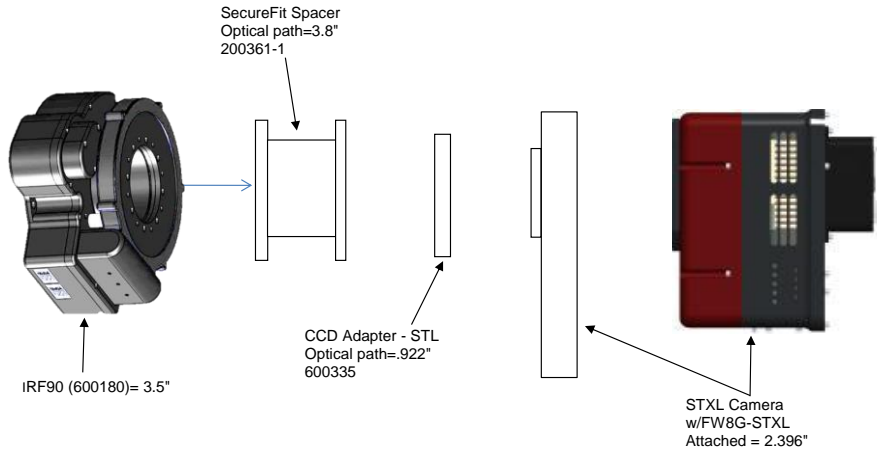

STXL, Self-Guiding FW, IRF90	11.09	remaining BF
IRF90 (600180)	3.5	7.59
Focus position (0 to 1.3")	0.472	7.118
SecureFit adapter 200361-1	3.8	3.318
CCD Adapter STX - 600335	0.922	2.396
STXL Camera w/FW8G-STXL Attached	2.396	0