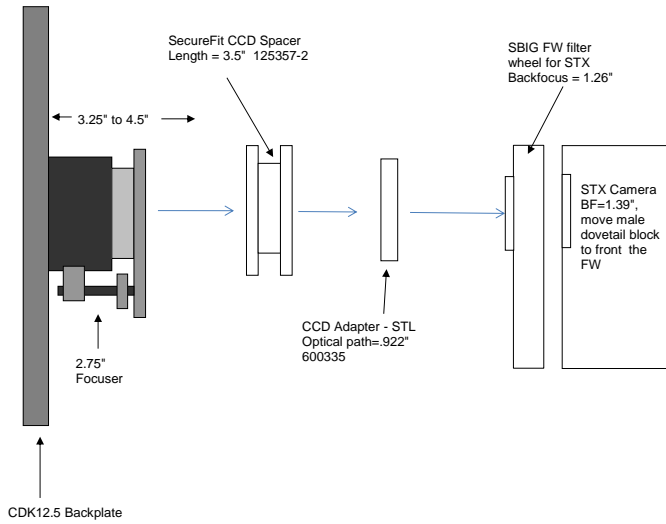

CDK12.5 - OPTICAL TRAIN: for SBIG STX BODY, AND MMOAG

Distance to Focuser Mounting Surface 10.445

STX and FW	10.445 remaining BF	
2.75" Focuser (racked in)	3.25	7.195
Focus position (0 to 1.3")	0.123	7.072
SecureFit CCD Spacer - 125357-2	3.5	3.572
CCD Adapter - STL - 600335	0.922	2.65
SBIG FW STX (w/threaded adapter ring attached)	1.26	1.39
STX Camera	1.39	0