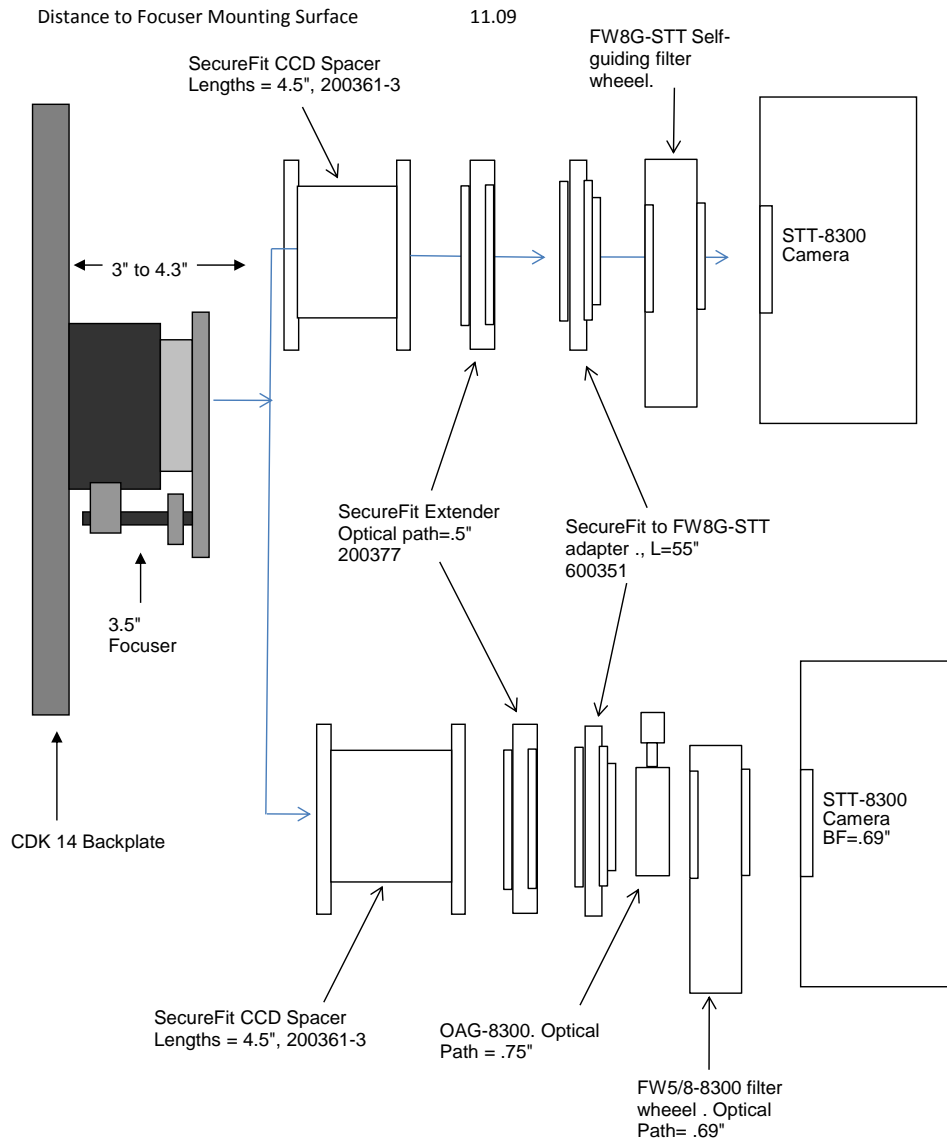

PLANEWAVE INSTRUMENTS
CDK14 SECUREFIT SPACERS FOR STT CAMERAS

STT8300 Camera w/ Self Guiding Filter Wheel	11.09	remaining BF
Focuser racked in	3	8.09
Focuser position (0-1.3")	0.412	7.678
SecureFit Spacer 4.5- 200361-3	4.5	3.178
CCD SecureFit Extender - 200377	0.5	2.678
SecureFit to FW8G-STT - 600351	0.55	2.128
FW8G-SST attached to STT-8300 Camera	2.128	0

STT8300 Camera w/Filter Wheel, OAG8300	11.09	remaining BF
Focuser racked in	3	8.09
Focuser position (0-1.3")	0.31	7.78
SecureFit Spacer 4.5- 200361-3	4.5	3.28
CCD SecureFit Extender - 200377	0.5	2.78
SecureFit to FW8G-STT - 600351	0.55	2.23
OAG-8300	0.75	1.48
FW5-8300 / FW8-8300	0.79	0.69
STT-8300 Camera	0.69	0