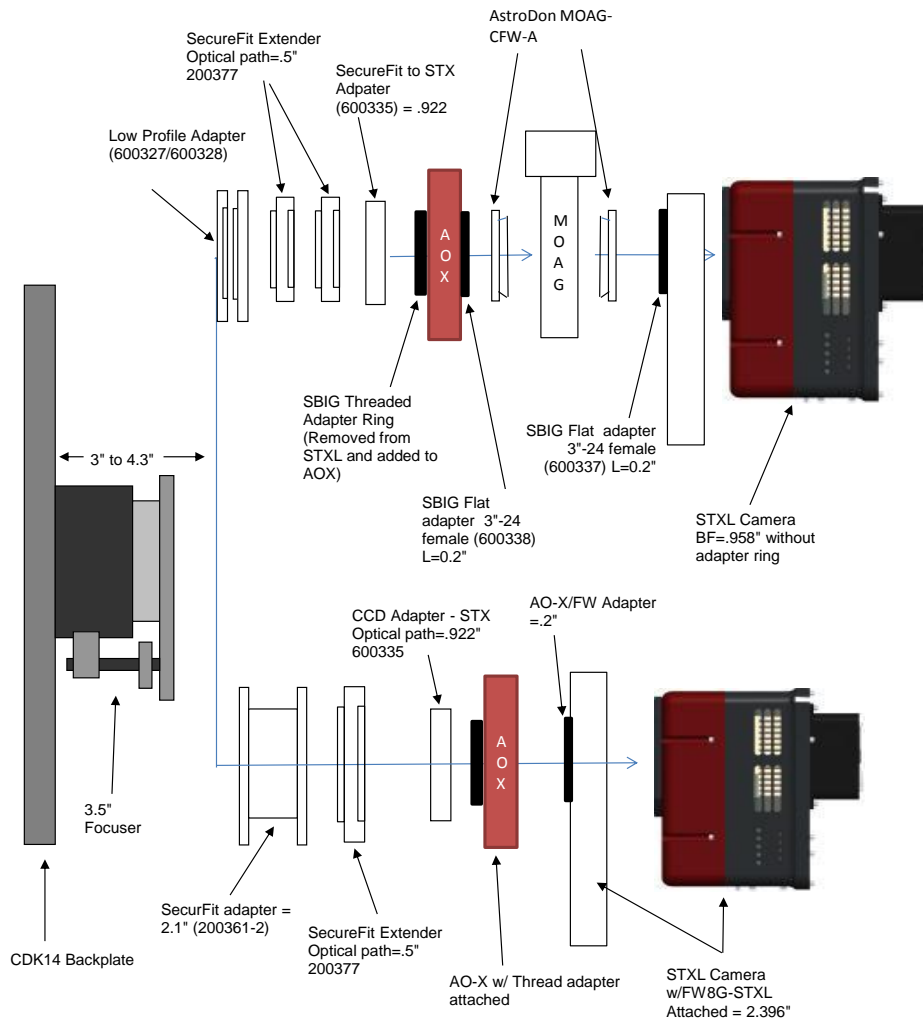

PLANEWAVE INSTRUMENTS
CDK14 SPACERS FOR STXL CAMERAS

STXL camera w standard FW and MMOAG	11.09	remaining BF
Focuser racked in	3	8.09
Focuser position (0-1.3")	0.72	7.37
Low Profile Adapters - (600327/328)	0.5	6.87
SecureFit Extender - 200377	0.5	6.37
SecureFit Extender - 200377	0.5	5.87
CCD Adapter STX - 600335	0.922	4.95
AO-X	1.18	3.77
SBIG Flat Adapter (3"-24 female) - 600338	0.2	3.57
AstroDon - MMOAG	0.2	3.37
AstroDon - MMOAG	1.25	2.12
AstroDon MOAG-CFW-A	0.2	1.92
SBIG Flat Adapter (3"-24 female) - 600337	0.2	1.72
STXL w/filter wheel FW8S-STXL	1.723	0.00