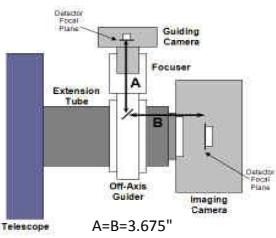

STX camera, AO-X, CFW	10.24	remaining BF
Focuser racked in	3	7.24
Focuser position (0-1.3")	0.588	6.652
Low Profile Adapter - (600327/328)	0.5	6.152
SecureFit 1/2" Spacer - 200377	0.5	5.652
SecureFit 1/2" Spacer - 200377	0.5	5.152
CCD SecureFit to STL - 600335	0.922	4.23
AO-X (w/ threaded adapter attached)	1.38	2.85
AO-X to FW adapter (SBIG)	0.2	2.65
SBIG Filter Wheel (w/.2" adapter)	1.26	1.39
STX Back Focus	1.39	0

STX camera and MMOAG	10.24	remaining BF
Focuser racked in	3	7.24
Focuser position (0-1.3")	0.41	6.83
Low profile adapters- 600327/328	0.5	6.33
SecureFit to 3"-24 male (FLI and SBIG) - 200395-3	0.25	6.08
SBIG Flat Adapter (3"-24 female) - 600337	0.2	5.88
AO-X	1.18	4.7
SBIG Flat Adapter (3"-24 female) - 600338	0.2	4.5
MOAG-CWF-A	0.2	4.3
AstroDon part - MMOAG	1.25	3.05
MOAG-CWF-A	0.2	2.85
SBIG Flat Adapter (3"-24 female) - 600337	0.2	2.65
Filter Wheel, FW8	1.26	1.39
STX Back Focus	1.39	0