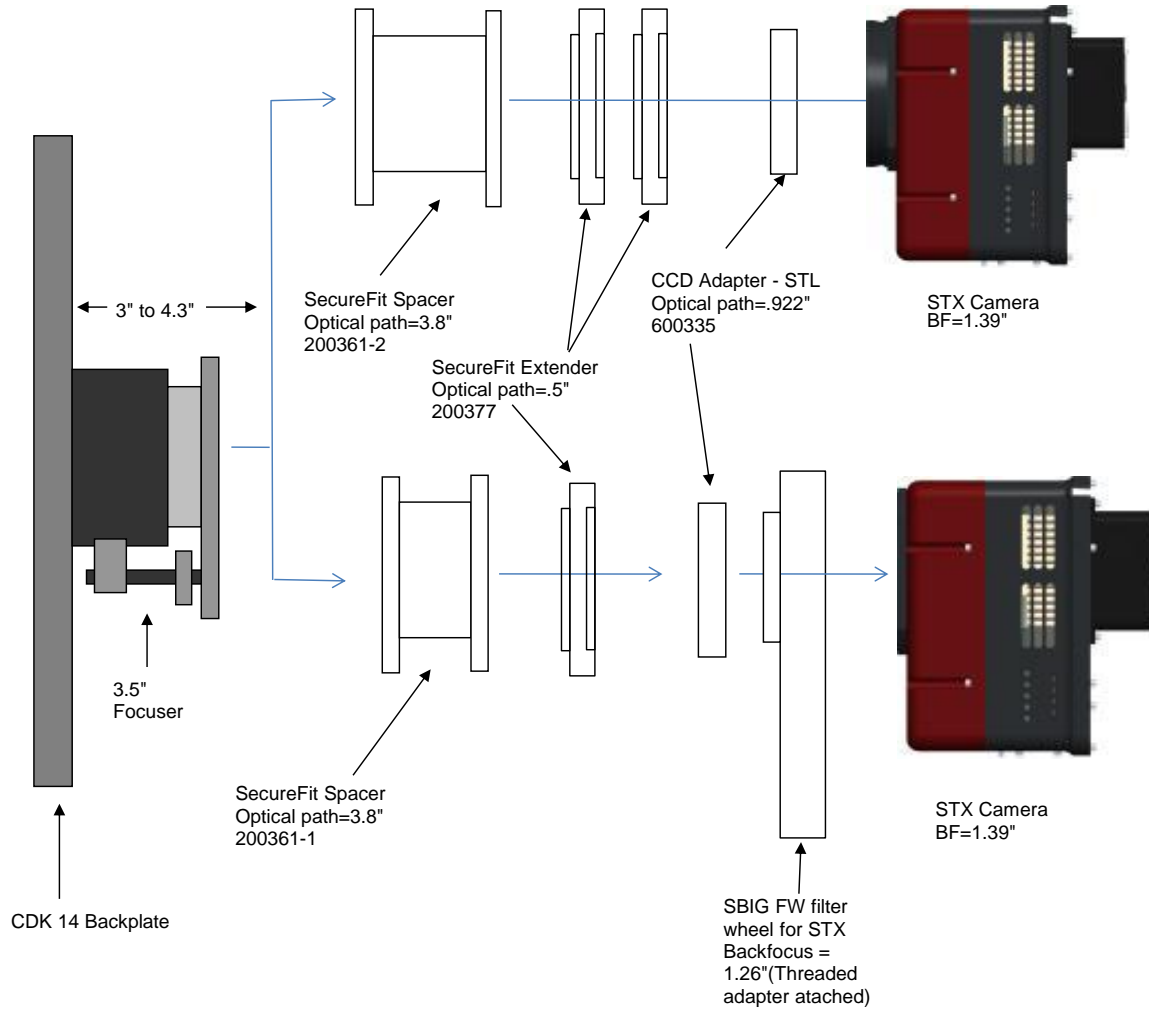

PLANEWAVE INSTRUMENTS
CDK14 SPACERS FOR STX CAMERAS

STX	11.09	remaining BF
Focuser racked in	3	8.09
Focuser position (0-1.3")	0.278	7.812
CCD Spacer 4.5" - 200361-3	4.5	3.312
CCD SecureFit Extender - 200377	0.5	2.812
CCD SecureFit Extender - 200377	0.5	2.312
CCD Adapter STX - 600335	0.922	1.39
STX Back Focus w/ mounting adapter	1.39	0

STX w/ FW	11.09	remaining BF
Focuser racked in	3	8.09
Focuser position (0-1.3")	0.218	7.872
CCD Spacer 3.8" - 200361-1	3.8	4.072
SecureFit Extender - 200377	0.5	3.572
CCD Adapter STX - 600335	0.922	2.65
Filter Wheel (w/threaded adapter ring attached)	1.26	1.39
STX Back Focus	1.39	0