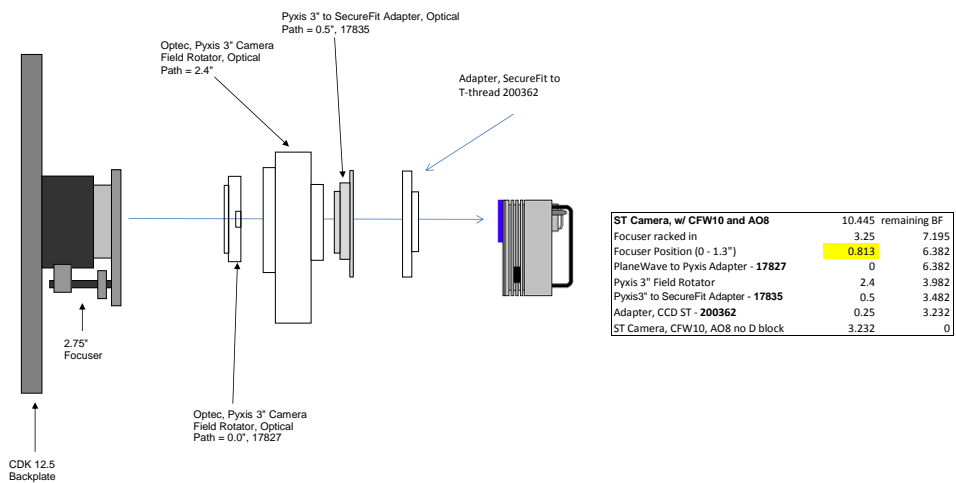

PLANEWAVE INSTRUMENTS
SECUREFIT CCD SPACERS FOR ST CAMERAS
for CDK12.5