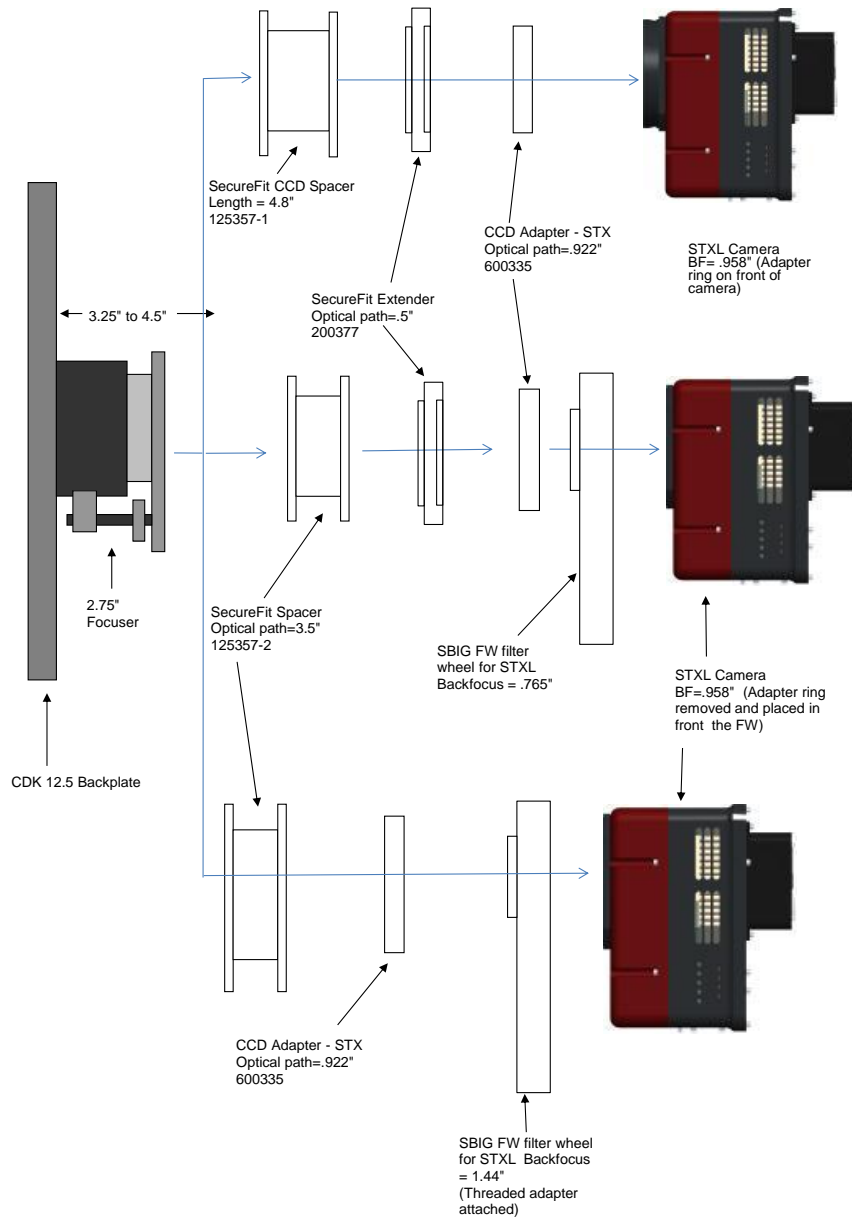

PLANEWAVE INSTRUMENTS
CDK12.5 SPACERS FOR STXL CAMERAS

STXL		
	10.445	remaining BF
Focuser racked in	3.25	7.195
Focuser position (0-1.3")	0.815	6.38
CCD Spacer 4.8" - 125357-2	3.5	2.88
SecureFit Extender - 200377	0.5	2.38
SecureFit Extender - 200377	0.5	1.88
CCD Adapter STX - 600335	0.922	0.958
STXL Back Focus (w/Threaded Adapter attached)	0.958	0

STXL w/ Standard FW		
	10.445	remaining BF
Focuser racked in	3.25	7.195
Focuser position (0-1.3")	0.55	6.645
SecureFit CCD Spacer - 125357-2	3.5	3.145
SecureFit Extender - 200377	0.5	2.645
CCD Adapter STX - 600335	0.922	1.723
Filter Wheel (w/Threaded Adapter Ring attached)	0.765	0.958
STXL Back Focus	0.958	0

STXL w/ Self Guiding FW		
	10.445	remaining BF
Focuser racked in	3.25	7.195
Focuser position (0-1.3")	0.375	6.82
SecureFit CCD Spacer - 125357-2	3.5	3.32
CCD Adapter STX - 600335	0.922	2.398
Filter Wheel, Self Guiding w/threaded adapter ring attached	1.44	0.958
STXL Back Focus	0.958	0