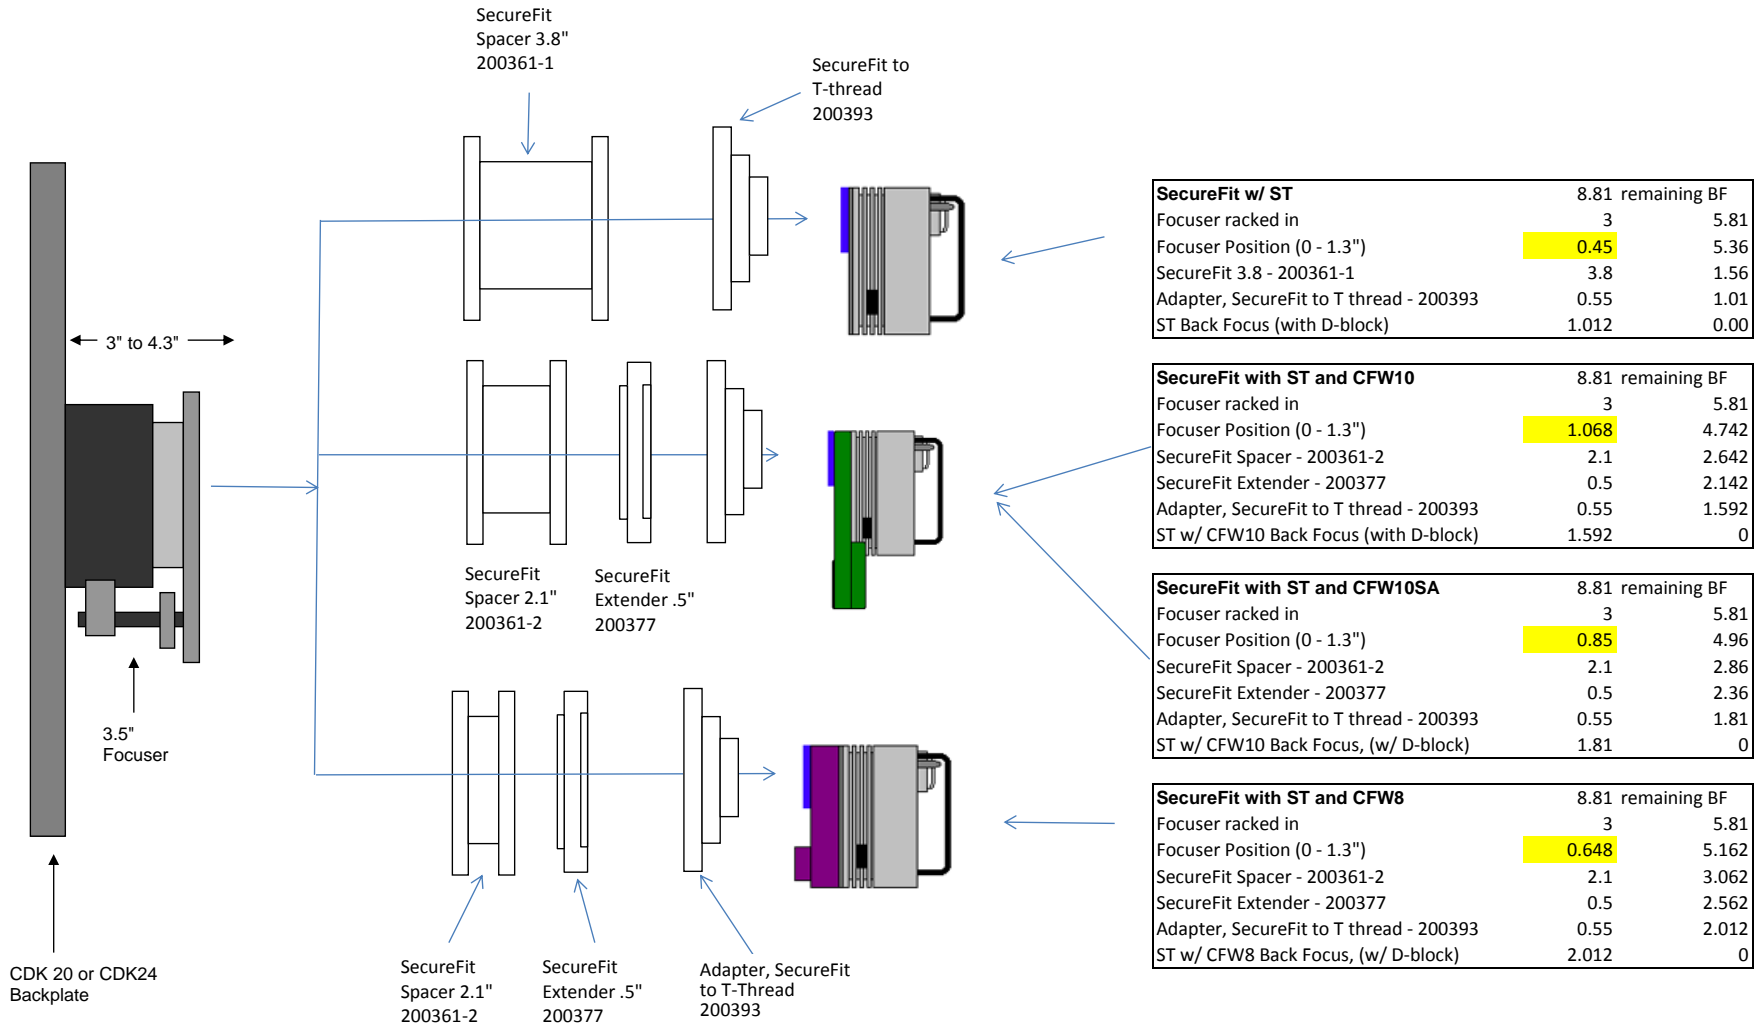

PLANEWAVE INSTRUMENTS
CDK20&24 SECUREFIT CCD SPACERS FOR ST CAMERAS