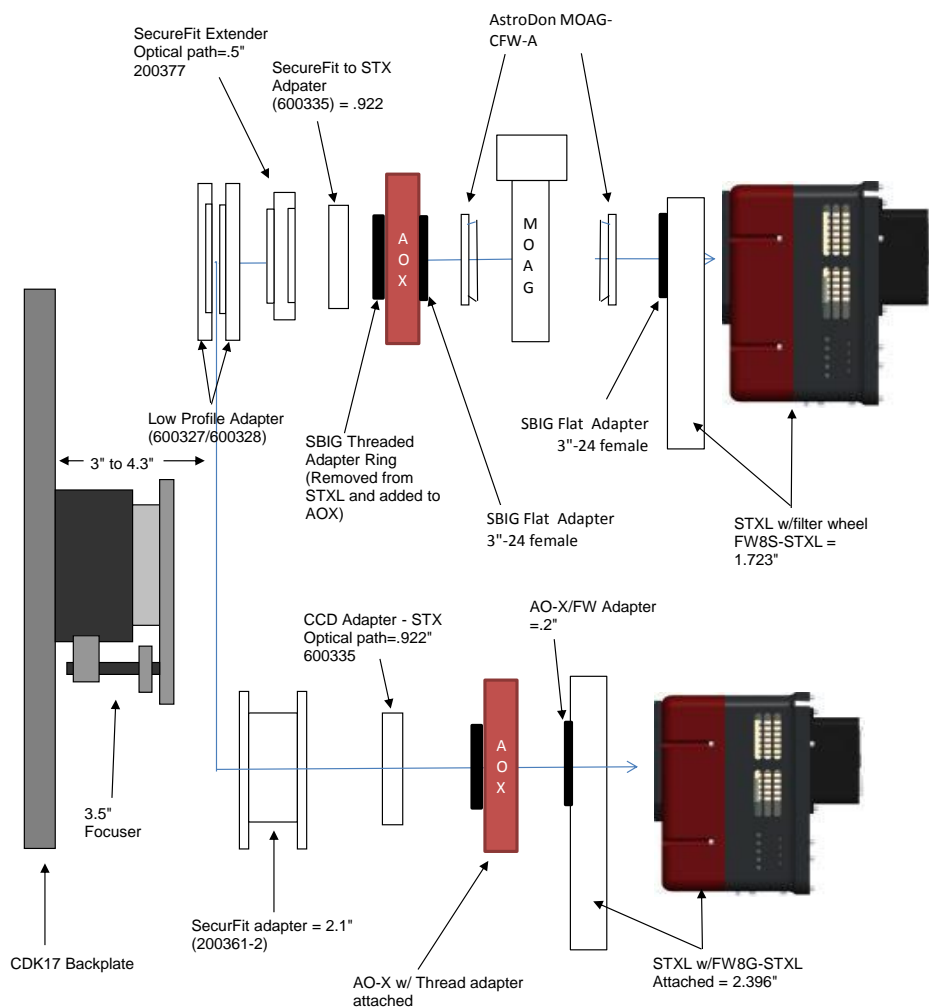

PLANEWAVE INSTRUMENTS
CDK17 SPACERS FOR STXL CAMERAS

STXL camera w standard FW and MMOAG	10.24	remaining BF
Focuser racked in	3	7.24
Focuser position (0-1.3")	0.365	6.875
Low profile adapters- 600327/600328	0.5	6.375
SecureFit Extender - 200377	0.5	5.875
CCD Adapter STX - 600335	0.922	4.953
AO-X	1.18	3.773
SBIG Flat Adapter (3"-24 female) - 600338	0.2	3.573
AstroDon MOAG-CFW-A	0.2	3.373
AstroDon - MMOAG	1.25	2.123
AstroDon MOAG-CFW-A	0.2	1.923
SBIG Flat Adapter (3"-24 female) - 600337	0.2	1.723
STXL w/filter wheel FW8S-STXL	1.723	0