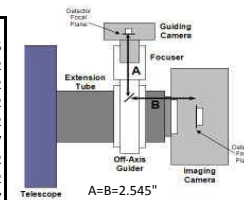

STL CCD, FW8, Pyxis & MMOAG		
2.75" Focuser (racked in)	3.25	7.195
Focus position (0 to 1.3")	0.575	6.62
PW 12.5 to Optec-3600 dovetail adapter - 17827	0	6.62
Optec Pyxis 3" Camera Rotator	2.4	4.22
Optec Pyxis 3" to SecureFit Adapter - 17835	0.5	3.72
Adapter SecureFit to Monster MOAG - 200394	0.55	3.17
Monster MOAG - MMOAG	1.25	1.92
AstroDon Adapter - MMOAG-STL-S	0.1	1.82
SBIG FW8 Filter Wheel	0.35	1.47
SBIG STL Camera with mounting block	1.47	0