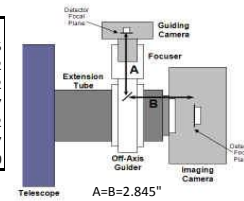

STL CCD & MMOAG		
2.75" Focuser (racked in)	3.25	7.195
Focus position (0 to 1.3")	0.675	6.52
SecureFit CCD Spacer - 125357-3	2.5	4.02
Adapter SecureFit to Monster MOAG - 200394	0.55	3.47
Monster MOAG - MMOAG	1.25	2.22
AstroDon Adapter - MMOAG-STL-L	0.75	1.47
SBIG STL Camera with mounting block	1.47	0