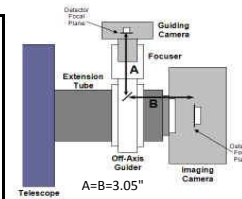

CDK12.5 - OPTICAL TRAIN: for SBIG STX BODY, AND MMOAG

Distance to Focuser Mounting Surface 10.445

STX and FW	10.445 remaining BF	
2.75" Focuser (racked in)	3.25	7.195
Focus position (0 to 1.3")	0.123	7.072
SecureFit CCD Spacer - 125357-2	3.5	3.572
CCD Adapter - STL - 600335	0.922	2.65
SBIG FW STX (w/threaded adapter ring attached)	1.26	1.39
STX Camera	1.39	0

STX CCD, Pyxis & MMOAG	10.445 remaining BF	
2.75" Focuser (racked in)	3.25	7.195
Focus position (0 to 1.3")	0.34	6.855
PW 12.5 to Optec-3600 dovetail adapter - 17827	0	6.855
Optec Pyxis 3" Camera Rotator	2.4	4.455
Optec Pyxis 3" to SecureFit Adapter - 17835	0.5	3.955
Adapter SecureFit to Monster MOAG - 200394	0.55	3.405
Monster MOAG - MMOAG	1.25	2.155
AstroDon Adapter - MMOAG-SLT-S	0.1	2.055
SBIG STX Camera with mounting block	2.06	0.00

Does not reach focus without the use of custom adapters

STX CCD, FW8, Pyxis & MMOAG	10.445 remaining BF	
2.75" Focuser (racked in)	3.25	7.195
Focus position (0 to 1.3")	0	7.195
PW 12.5 to Optec-3600 dovetail adapter - 17827	0	7.195
Optec Pyxis 3" Camera Rotator	2.4	4.795
Optec Pyxis 3" to SecureFit Adapter - 17835	0.5	4.295
Adapter SecureFit to Monster MOAG - 200394	0.55	3.745
Monster MOAG - MMOAG	1.25	2.495
AstroDon Adapter - MMOAG-SLT-S	0.1	2.395
SBIG FW8 Filter Wheel w/threaded adapter ring attached	1.93	0.465
SBIG STX Camera	1.39	-0.925