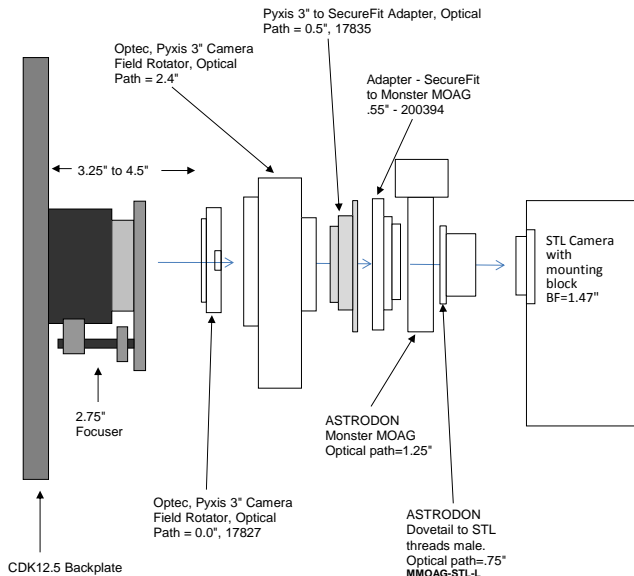

STL CCD, Pyxis & MMOAG		
2.75" Focuser (racked in)	3.25	7.195
Focus position (0 to 1.3")	0.275	6.92
PW 12.5 to Optec-3600 dovetail adapter - 17827	0	6.92
Optec Pyxis 3" Camera Rotator	2.4	4.52
Optec Pyxis 3" to SecureFit Adapter - 17835	0.5	4.02
Adapter SecureFit to Monster MOAG - 200394	0.55	3.47
Monster MOAG - MMOAG	1.25	2.22
AstroDon Adapter - MMOAG-SLT-L	0.75	1.47
SBIG STL Camera with mounting block	1.47	0

STL CCD, FW8, Pyxis & MMOAG		
2.75" Focuser (racked in)	3.25	7.195
Focus position (0 to 1.3")	0.575	6.62
PW 12.5 to Optec-3600 dovetail adapter - 17827	0	6.62
Optec Pyxis 3" Camera Rotator	2.4	4.22
Optec Pyxis 3" to SecureFit Adapter - 17835	0.5	3.72
Adapter SecureFit to Monster MOAG - 200394	0.55	3.17
Monster MOAG - MMOAG	1.25	1.92
AstroDon Adapter - MMOAG-STL-S	0.1	1.82
SBIG FW8 Filter Wheel	0.35	1.47
SBIG STL Camera with mounting block	1.47	0