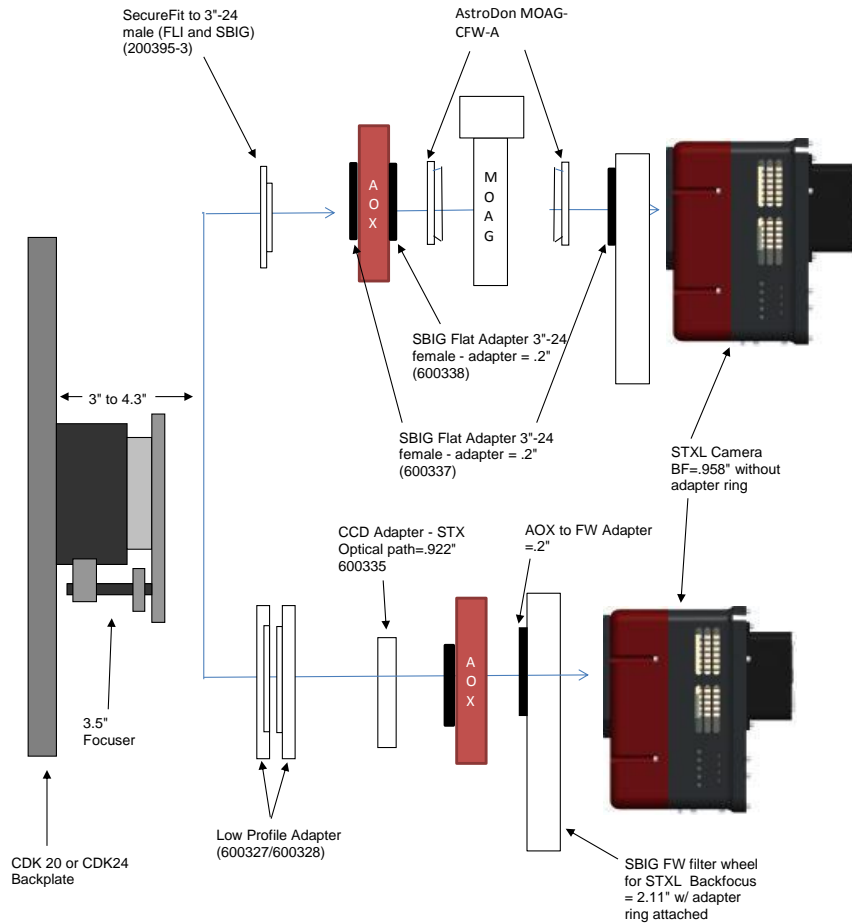

PLANEWAVE INSTRUMENTS
CDK20/24 SPACERS FOR STXL CAMERAS & AO-X

STXL camera and MMOAG & FW8S-STXL		8.81 remaining BF
Focuser racked in	3	5.81
Focuser position (0-1.3")	0.407	5.403
SecureFit to 3"-24 male (FLI and SBIG) - 200395-3	0.25	5.153
SBIG Flat Adapter - 3"-24 female - 600337	0.2	4.953
AO-X	1.18	3.773
SBIG Flat Adapter -600338	0.2	3.573
AstroDon MOAG-CFW-A	0.2	3.373
AstroDon- MMOAG	1.25	2.123
AstroDon MOAG-CFW-A	0.2	1.923
SBIG Flat Adapter - 600337	0.2	1.723
STXL w/filter wheel FW8S-STXL	1.723	0