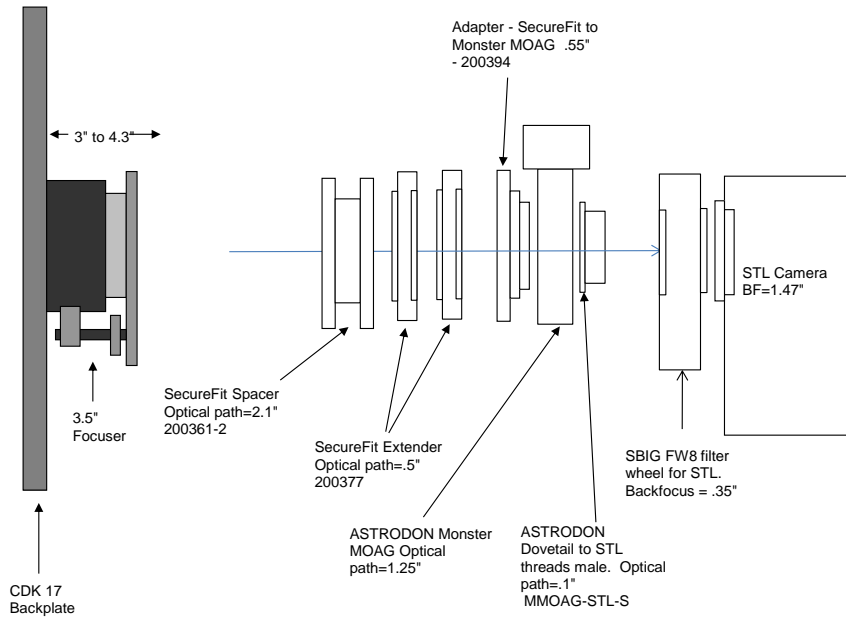

PLANEWAVE INSTRUMENTS
CDK 17 SPACERS FOR STL CAMERAS