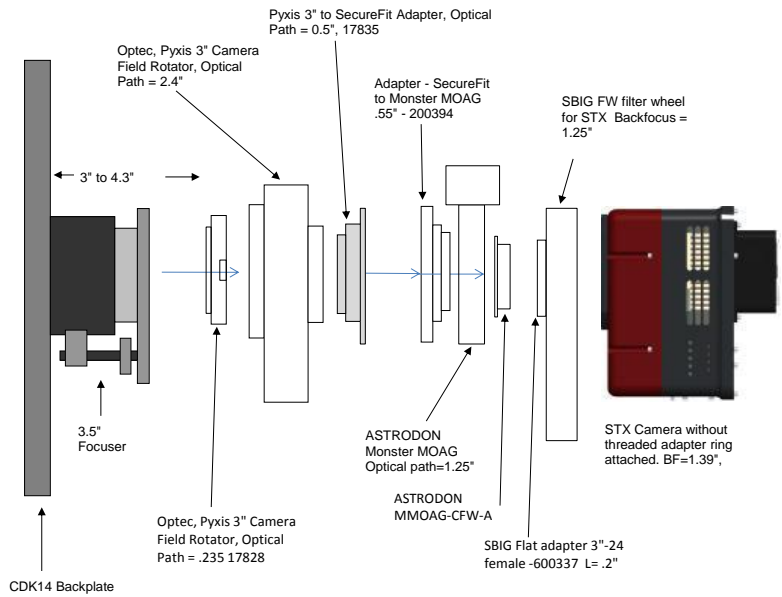

STX camera, CFW, STX Guider w/IRF90		11.09 remaining BF
IRF 90 racked in	3.5	7.59
Focuser position (0-1.3")	0.74	6.85
SecureFit Adapter 2.1 - 200361-2	2.1	4.75
SecureFit Extender - 200377	0.5	4.25
SecureFit to 3"-24 male (FLI and SBIG) - 200395-3	0.25	4
SBIG Flat Adapter (3"-24 female) - 600337	0.25	3.75
STX Guider	1.1	2.65
SBIG Filter Wheel	1.26	1.39
STX Back Focus	1.39	0

CDK14- OPTICAL TRAIN: for SBIG STX BODY, AND MMOAG

Distance to Focuser Mounting Surface

11.09

STX and FW		11.09 remaining BF
Focuser (racked in)	3	8.09
Focus position (0 to 1.3")	0.218	7.872
SecureFit CCD Spacer - 200361-1	3.8	4.072
SecureFit Extender - 200377	0.5	3.572
CCD Adapter - STL - 600335	0.922	2.65
SBIG FW STX (w/ threaded adapter ring attached)	1.26	1.39
STX Camera	1.39	0