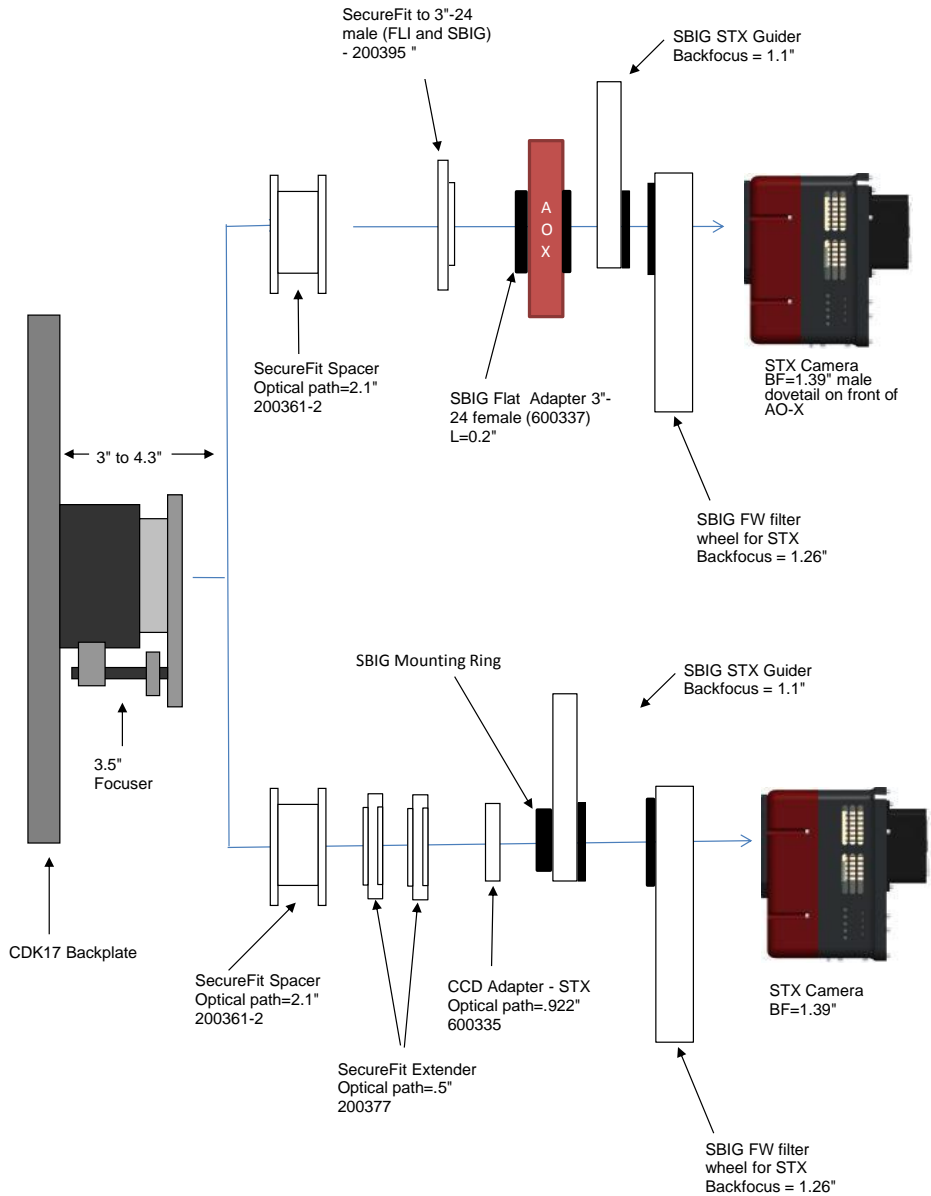

PLANEWAVE INSTRUMENTS
CDK14 SPACERS FOR STX CAMERAS with STX Guider

STX camera, AO-X, CFW, STX Guider		11.09 remaining BF
Focuser racked in	3	8.09
Focuser position (0-1.3")	0.41	7.68
SecureFit Adapter 2.1 - 200361-2	2.1	5.58
CCD SecureFit 3-24 - 200395-3	0.25	5.33
SBIG Flat adaptet 3"-24 - 600337	0.2	5.13
AO-X	1.18	3.95
AO-X to FW adapter (SBIG)	0.2	3.75
STX Guider	1.1	2.65
SBIG Filter Wheel	1.26	1.39
STX Back Focus	1.39	0

STX camera, AO-X, CFW, STX Guider w/IRF90		11.09 remaining BF
IRF 90 Focuser racked in	3.5	7.59
Focuser position (0-1.3")	0.468	7.122
Low Profile Adapter (focuser) - 600327	0.25	6.872
Low Profile Adapter (camera) - 600328	0.25	6.622
SecureFit Extender - 200377	0.5	6.122
STX/STXL to SecureFit adapter - 600335	0.992	5.13
AO-X w/camera mounting ring attached	1.18	3.95
AO-X to FW adapter (SBIG)	0.2	3.75
STX Guider	1.1	2.65
SBIG Filter Wheel	1.26	1.39
STX Back Focus	1.39	0

STX camera, CFW, STX Guider		11.09 remaining BF
Focuser racked in	3	8.09
Focuser position (0-1.3")	0.318	7.772
SecureFit Adapter 2.1 - 200361-2	2.1	5.672
SecureFit Extender - 200377	0.5	5.172
SecureFit Extender - 200377	0.5	4.672
STX/STXL to SecureFit adapter - 600335	0.922	3.75
STX Guider w/camera mounting ring attached	1.1	2.65
SBIG Filter Wheel	1.26	1.39
STX Back Focus	1.39	0

STX camera, CFW, STX Guider w/IRF90		11.09 remaining BF
IRF 90 racked in	3.5	7.59
Focuser position (0-1.3")	0.74	6.85
SecureFit Adapter 2.1 - 200361-2	2.1	4.75
SecureFit Extender - 200377	0.5	4.25
SecureFit to 3"-24 male (FLI and SBIG) - 200395-3	0.25	4
SBIG Flat Adapter (3"-24 female) - 600337	0.25	3.75
STX Guider	1.1	2.65
SBIG Filter Wheel	1.26	1.39
STX Back Focus	1.39	0