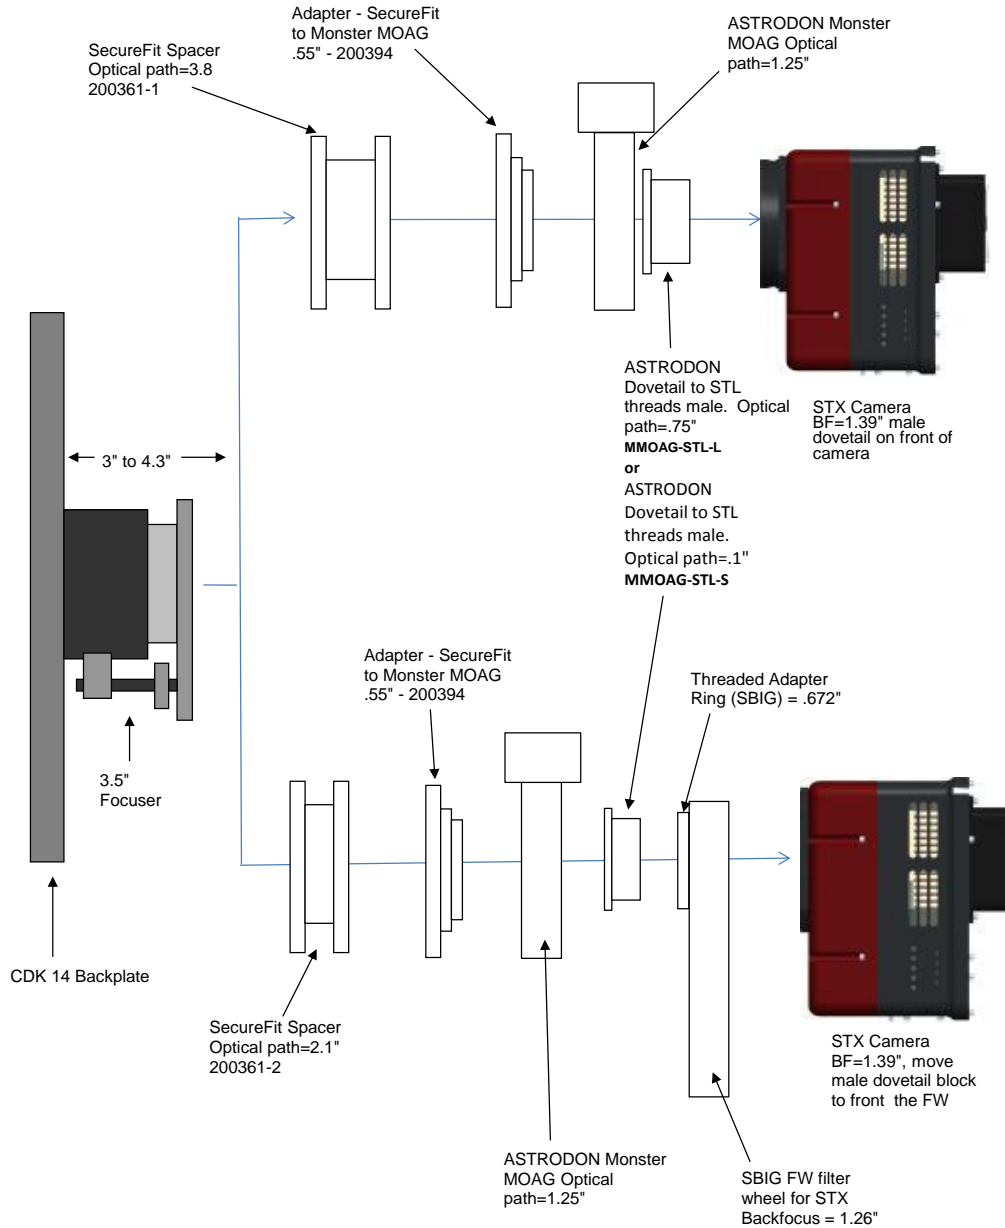

PLANEWAVE INSTRUMENTS
CDK14 SPACERS FOR STX CAMERAS

STX camera and MMOAG		11.09 remaining BF
Focuser racked in	3	8.09
Focuser position (0-1.3")	0.35	7.74
CCD Spacer 3.8 - 200361-1	3.8	3.94
CCD SecureFit to MMOAG - 200394	0.55	3.39
AstroDon part - MMOAG	1.25	2.14
MMOAG-STL-L	0.75	1.39
STX Back Focus	1.39	0

STX camera and MMOAG		11.09 remaining BF
Focuser racked in	3	8.09
Focuser position (0-1.3")	0.5	7.59
CCD Spacer 2.1 - 200361-2	3.8	3.79
SecureFit Extender - 200377	0.5	3.29
CCD SecureFit to MMOAG - 200394	0.55	2.74
AstroDon part - MMOAG	1.25	1.49
AstroDon part - MMOAG-STL-S	0.1	1.39
SLT Back Focus	1.39	0

STX camera and MMOAG		11.09 remaining BF
Focuser racked in	3	8.09
Focuser position (0-1.3")	0.77	7.32
CCD Spacer 2.1 - 200361-2	2.1	5.22
CCD SecureFit to MMOAG - 200394	0.55	4.67
AstroDon part - MMOAG	1.25	3.42
AstroDon part - MMOAG-STL-S	0.1	3.32
Filter Wheel, FW8	1.93	1.39
SLX Back Focus	1.39	0

STX Camera
BF=1.39", move
male dovetail block
to front the FW