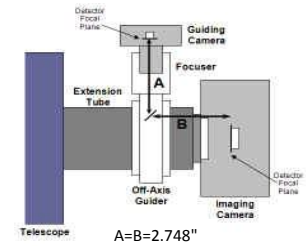

STXL w/ Self Guiding FW	11.09	remaining BF
Focuser racked in	3	8.09
Focuser position (0-1.3")	0.592	7.498
SecureFit CCD Spacer - 200361-2	2.1	5.398
SecureFit Extender - 200377	0.5	4.898
CCD Adapter STX - 600335	0.922	3.976
AO-X (w/ threaded adapter attached)	1.38	2.596
AO-X to FW adapter (SBIG)	0.2	2.396
STXL Camera w/FW8G-STXL Attached	2.396	0