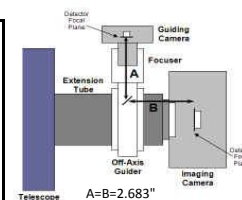

CDK12.5 - OPTICAL TRAIN: for SBIG STX BODY, AND MMOAG

Distance to Focuser Mounting Surface 10.445

STX and FW	10.445 remaining BF	
2.75" Focuser (racked in)	3.25	7.195
Focus position (0 to 1.3")	0.123	7.072
SecureFit CCD Spacer - 125357-2	3.5	3.572
CCD Adapter - STL - 600335	0.922	2.65
SBIG FW STX (w/threaded adapter ring attached)	1.26	1.39
STX Camera	1.39	0

STX CCD, Pyxis & MMOAG	10.445 remaining BF	
2.75" Focuser (racked in)	3.25	7.195
Focus position (0 to 1.3")	0.34	6.855
PW 12.5 to Optec-3600 dovetail adapter - 17827	0	6.855
Optec Pyxis 3" Camera Rotator	2.4	4.455
Optec Pyxis 3" to SecureFit Adapter - 17835	0.5	3.955
Adapter SecureFit to Monster MOAG - 200394	0.55	3.405
Monster MOAG - MMOAG	1.25	2.155
AstroDon Adapter - MMOAG-SLT-S	0.1	2.055
SBIG STX Camera with mounting block	2.06	0.00

Does not reach focus without the use of custom adapters

STX CCD, FW8, Pyxis & MMOAG	10.445 remaining BF	
2.75" Focuser (racked in)	3.25	7.195
Focus position (0 to 1.3")	0	7.195
PW 12.5 to Optec-3600 dovetail adapter - 17827	0	7.195
Optec Pyxis 3" Camera Rotator	2.4	4.795
Optec Pyxis 3" to SecureFit Adapter - 17835	0.5	4.295
Adapter SecureFit to Monster MOAG - 200394	0.55	3.745
Monster MOAG - MMOAG	1.25	2.495
AstroDon Adapter - MMOAG-SLT-S	0.1	2.395
SBIG FW8 Filter Wheel w/threaded adapter ring attached	1.93	0.465
SBIG STX Camera	1.39	-0.925