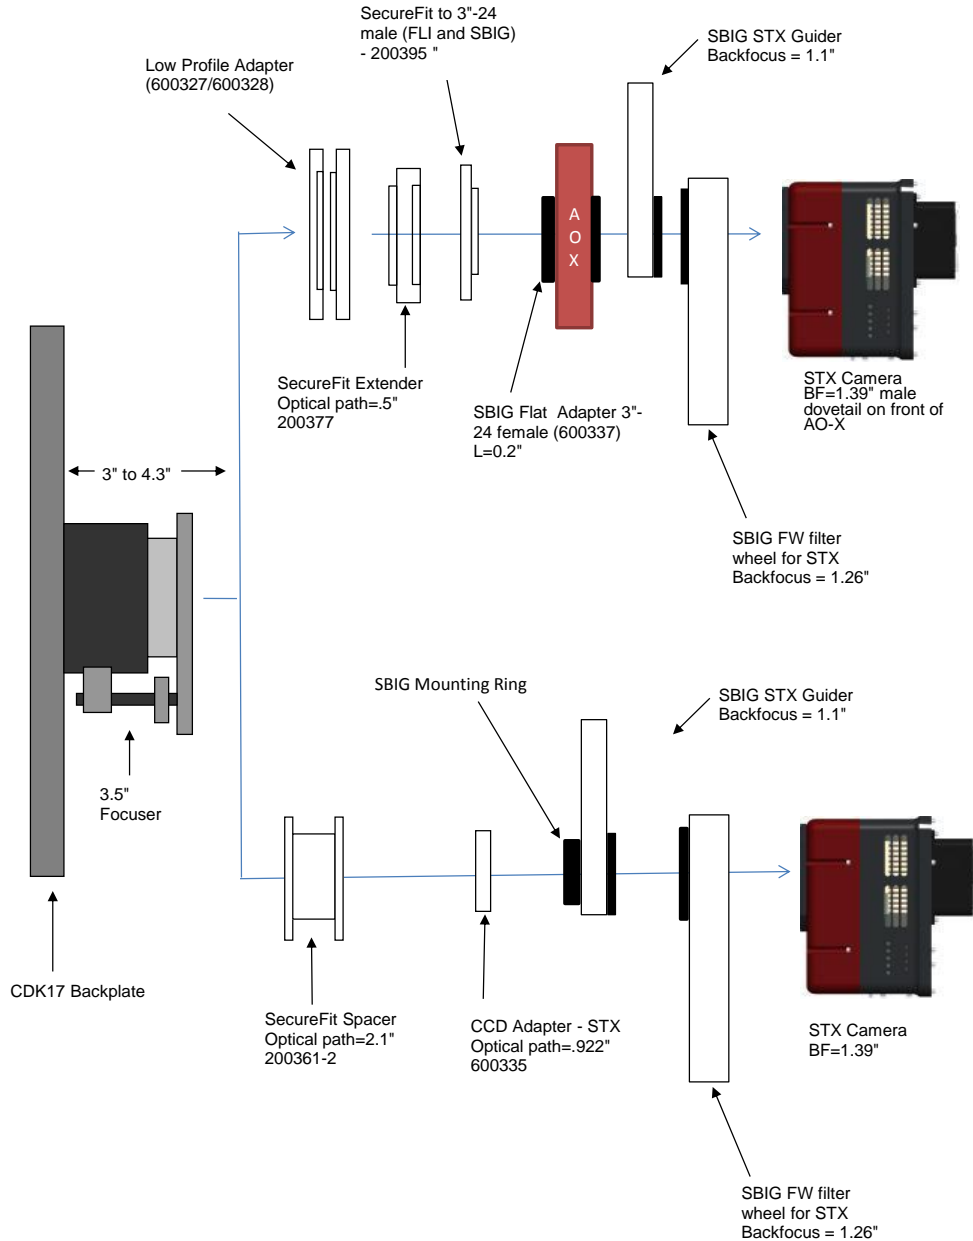

PLANEWAVE INSTRUMENTS
CDK17 SPACERS FOR STX CAMERAS with STX Guider

STX camera, AO-X, CFW, STX Guider	10.24	remaining BF
Focuser racked in	3	7.24
Focuser position (0-1.3")	0.66	6.58
Low Profile Adapter (focuser) - 600327	0.25	6.33
Low Profile Adapter (camera) - 600328	0.25	6.08
SecureFit Extender - 200377	0.5	5.58
CCD SecureFit 3-24 - 200395-3	0.25	5.33
SBIG Flat adapter 3"-24 - 600337	0.2	5.13
AO-X	1.18	3.95
AO-X to FW adapter (SBIG)	0.2	3.75
STX Guider	1.1	2.65
SBIG Filter Wheel	1.26	1.39
STX Back Focus	1.39	0

STX camera, CFW, STX Guider	10.24	remaining BF
Focuser racked in	3	7.24
Focuser position (0-1.3")	0.468	6.772
SecureFit Adapter 2.1 - 200361-2	2.1	4.672
STX/STXL to SecureFit adapter - 600335	0.922	3.75
STX Guider w/camera mounting ring attached	1.1	2.65
SBIG Filter Wheel	1.26	1.39
STX Back Focus	1.39	0

STX camera, CFW, STX Guider w/ IRF90	10.24	remaining BF
IRF 90 racked in	3.5	6.74
Focuser position (0-1.3")	0.39	6.35
SecureFit Adapter 2.1 - 200361-2	2.1	4.25
SecureFit to 3"-24 male (FLI and SBIG) - 200395-3	0.25	4
SBIG Flat Adapter (3"-24 female) - 600337	0.25	3.75
STX Guider	1.1	2.65
SBIG Filter Wheel	1.26	1.39
STX Back Focus	1.39	0