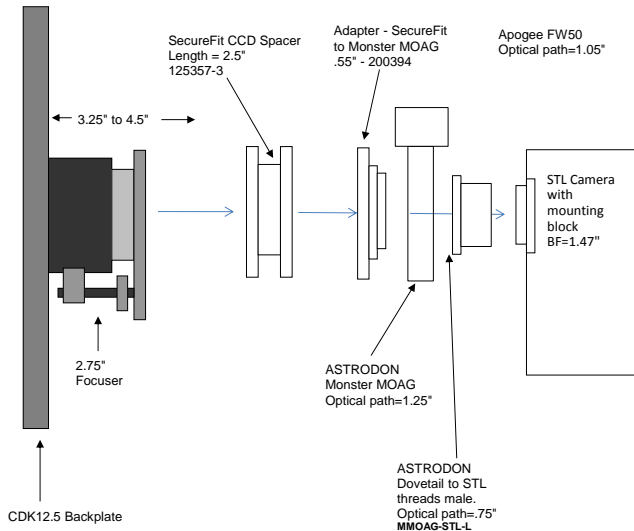

CDK12.5 - OPTICAL TRAIN: for SBIG STL BODY, AND MMOAG

Distance to Focuser Mounting Surface 10.445

STL CCD & MMOAG		
2.75" Focuser (racked in)	3.25	7.195
Focus position (0 to 1.3")	0.675	6.52
SecureFit CCD Spacer - 125357-3	2.5	4.02
Adapter SecureFit to Monster MOAG - 200394	0.55	3.47
Monster MOAG - MMOAG	1.25	2.22
AstroDon Adapter - MMOAG-STL-L	0.75	1.47
SBIG STL Camera with mounting block	1.47	0

STL CCD, FW8 FILTER WHEEL & MMOAG		
2.75" Focuser (racked in)	3.25	7.195
Focus position (0 to 1.3")	0.475	6.72
SecureFit CCD Spacer - 125357-3	2.5	4.22
Adapter SecureFit to Monster MOAG - 200394	0.55	3.67
SecureFit Spacer 0.5" - 200377	0.5	3.17
Monster MOAG - MMOAG	1.25	1.92
AstroDon Adapter - MMOAG-STL-S	0.1	1.82
SBIG FW8 Filter Wheel	0.35	1.47
SBIG STL Camera with mounting block	1.47	0