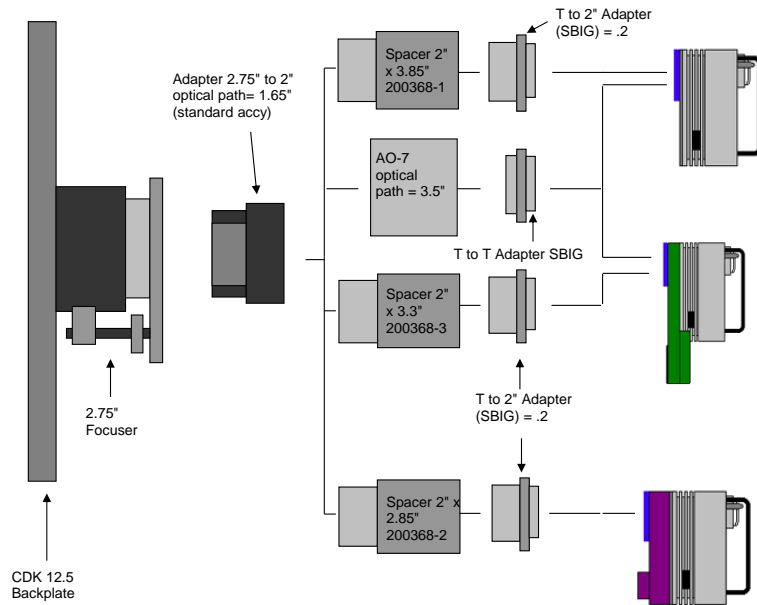

PLANEWAVE INSTRUMENTS
2" CCD SPACERS FOR ST CAMERAS
for CDK12.5

ST Camera, no filter wheel		10.445 remaining BF
Focuser racked in	3.25	7.195
Focuser Position (0 - 1.3")	0.483	6.712
Adapter, 2.75 to 2 (standard accy)	1.65	5.062
CCD 2" SPACER x 3.85" - 200368-1	3.85	1.212
T to 2 Adapter (SBIG)	0.2	1.012
ST Back Focus (with D-Block)	1.012	0

ST Camera with CFW10 w/ D-Block		10.445 remaining BF
Focuser racked in	3.25	7.195
Focuser Position (0 - 1.3")	0.453	6.742
Adapter, 2.75 to 2 (standard accy)	1.65	5.092
CCD 2" SPACER x 3.3" - 200368-3	3.3	1.792
T to 2 Adapter (SBIG)	0.2	1.592
ST Back Focus (with D-Block)	1.592	0

ST Camera with CFW8 w/ D-Block		10.445 remaining BF
Focuser racked in	3.25	7.195
Focuser Position (0 - 1.3")	0.483	6.712
Adapter, 2.75 to 2 (standard accy)	1.65	5.062
CCD 2" SPACER x 2.85" - 200368-2	2.85	2.212
T to 2 Adapter (SBIG)	0.2	2.012
ST Back Focus (with D-block)	2.012	0

ST Camera + AO-7		10.445 remaining BF
Focuser racked in	3.25	7.195
Focuser Position (0 - 1.3")	0.835	6.36
Adapter, 2.75 to 2 (standard accy)	1.65	4.71
T to T Adapter (SBIG)	0.2	4.51
ST + AO-7 backfocus	4.51	0

ST + CFW10 + AO-7		10.445 remaining BF
Focuser racked in	3.25	7.195
Focuser Position (0 - 1.3")	0.255	6.94
Adapter, 2.75 to 2 (standard accy)	1.65	5.29
T to T Adapter (SBIG)	0.2	5.09
ST + AO-7 backfocus	5.09	0

DOES NOT HAVE ENOUGH BACK FOCUS

ST + CFW8 + AO-7		10.445 remaining BF
Focuser racked in	3.25	7.195
Focuser Position (0 - 1.3")	0	7.195
Adapter, 2.75 to 2 (standard accy)	1.65	5.545
T to 2 Adapter (SBIG)	0.2	5.345
ST + AO-7 backfocus	5.51	-0.165