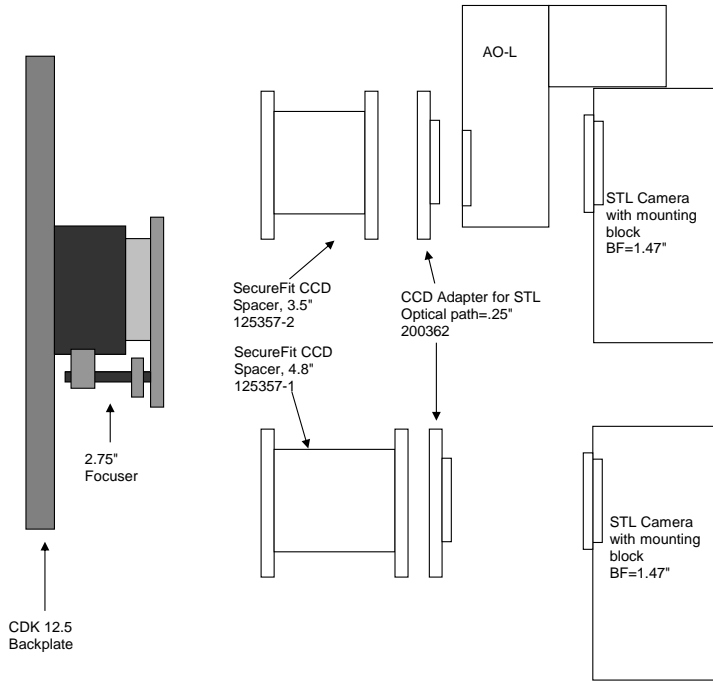

PLANEWAVE INSTRUMENTS
SECUREFIT CCD SPACERS FOR STL CAMERAS
for CDK12.5

← 10.445 →
Distance from focuser mounting surface to focal plane

STL and AO-L required spacers	10.445 remaining BF	
2.75" Focuser (racked in)	3.25	7.195
Focus position (0 to 1.3")	0.485	6.71
SecureFit CCD Spacer 3.5" - 125357-2	3.5	3.21
CCD Adapter, STL - 200362	0.25	2.96
AO-L	1.49	1.47
STL Back Focus	1.47	0

STL Camera	10.445 remaining BF	
2.75" Focuser (racked in)	3.25	7.195
Focus position (0 to 1.3")	0.675	6.52
SecureFit CCD Spacer 4.8" - 125357-1	4.8	1.72
CCD Adapter, STL - 200362	0.25	1.47
STL Back Focus	1.47	0