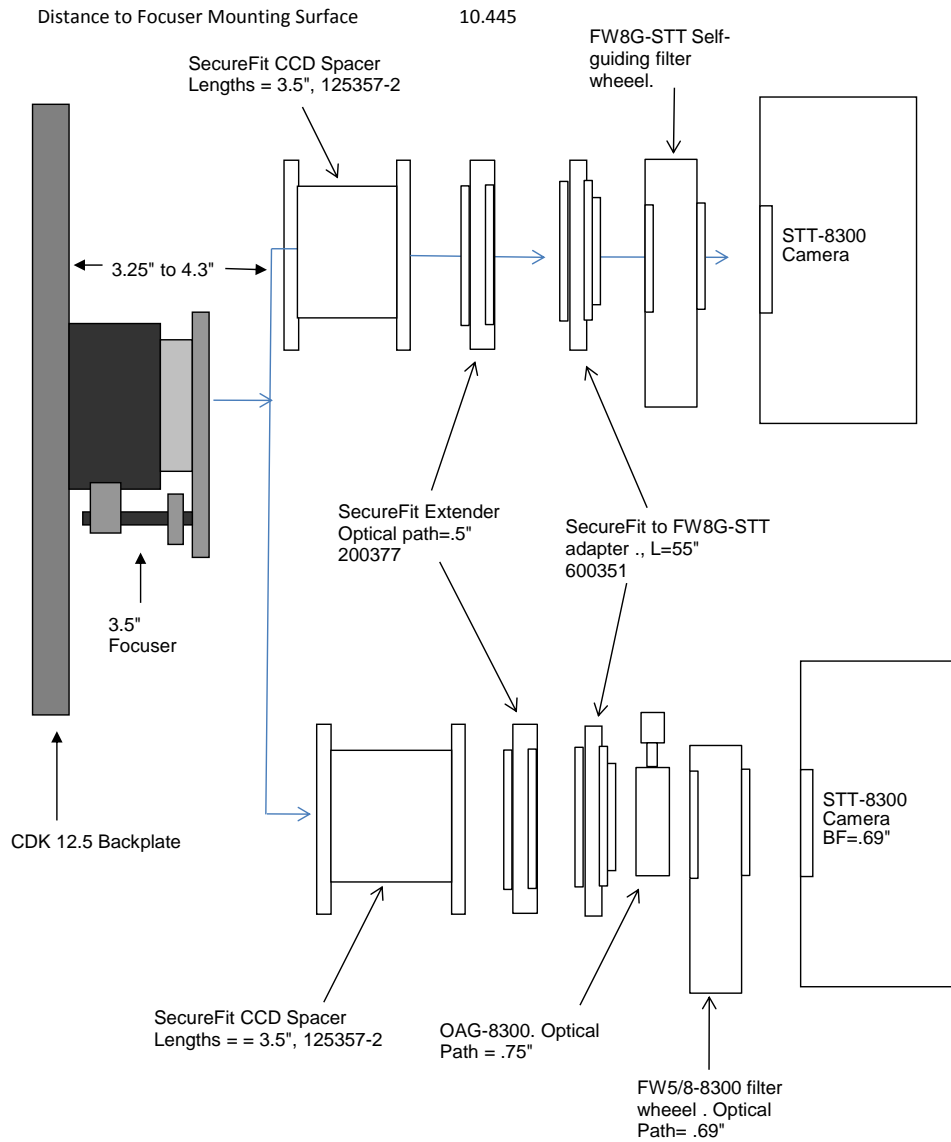

PLANEWAVE INSTRUMENTS
CDK12.5 SECUREFIT SPACERS FOR STT CAMERAS

STT8300 Camera w/ Self Guiding Filter Wheel	10.445	remaining BF
Focuser racked in	3.25	7.195
Focuser position (0-1.3")	0.517	6.678
SecureFit Spacer 3.5- 125357-2	3.5	3.178
CCD SecureFit Extender - 200377	0.5	2.678
SecureFit to FW8G-STT - 600351	0.55	2.128
FW8G-SST attached to STT-8300 Camera	2.128	0

STT8300 Camera w/Filter Wheel, OAG8300	10.445	remaining BF
Focuser racked in	3.25	7.195
Focuser position (0-1.3")	0.415	6.78
SecureFit Spacer 3.5- 125357-2	3.5	3.28
CCD SecureFit Extender - 200377	0.5	2.78
SecureFit to FW8G-STT - 600351	0.55	2.23
OAG-8300	0.75	1.48
FW5-8300 / FW8-8300	0.79	0.69
STT-8300 Camera	0.69	0