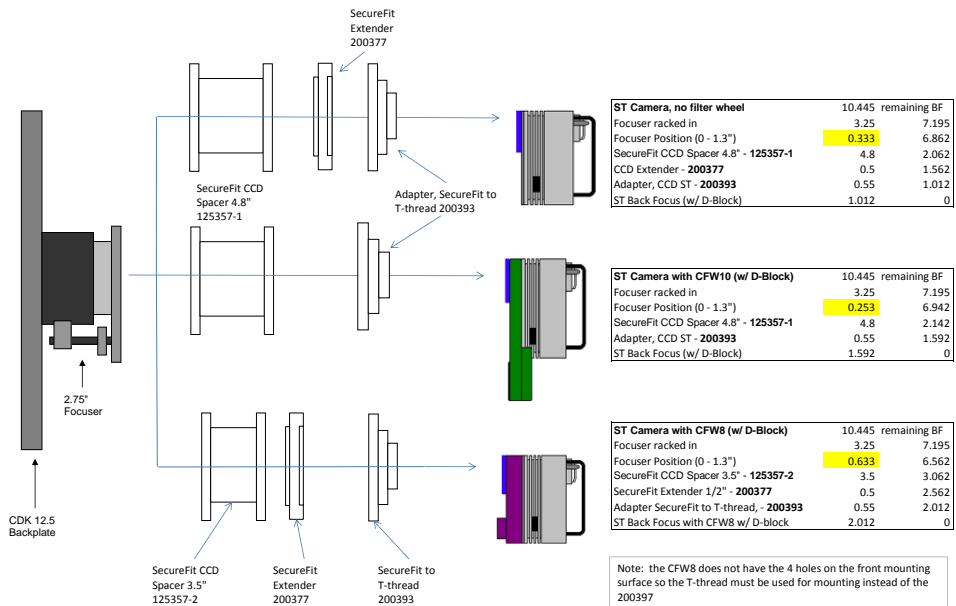

PLANEWAVE INSTRUMENTS
SECUREFIT CCD SPACERS FOR ST CAMERAS
for CDK12.5