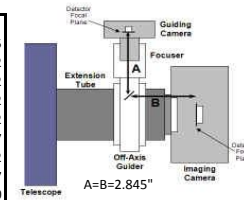

STL CCD, Pyxis & MMOAG		
2.75" Focuser (racked in)	3.25	7.195
Focus position (0 to 1.3")	0.275	6.92
PW 12.5 to Optec-3600 dovetail adapter - 17827	0	6.92
Optec Pyxis 3" Camera Rotator	2.4	4.52
Optec Pyxis 3" to SecureFit Adapter - 17835	0.5	4.02
Adapter SecureFit to Monster MOAG - 200394	0.55	3.47
Monster MOAG - MMOAG	1.25	2.22
AstroDon Adapter - MMOAG-SLT-L	0.75	1.47
SBIG STL Camera with mounting block	1.47	0