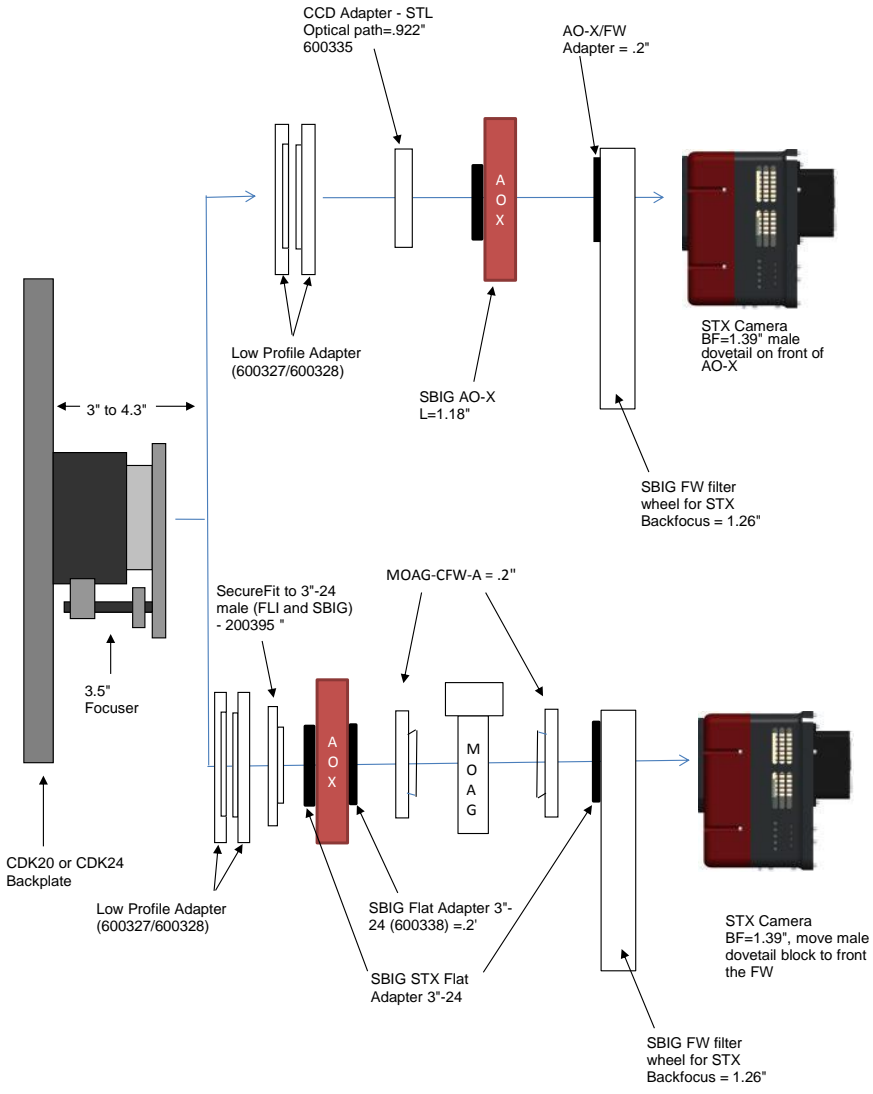

PLANEWAVE INSTRUMENTS
CDK20 SPACERS FOR STX CAMERAS