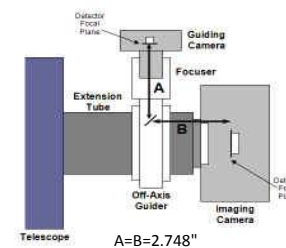

STXL w/ Self Guiding FW	10.24	remaining BF
Focuser racked in	3	7.24
Focuser position (0-1.3")	0.242	6.998
SecureFit CCD Spacer - 200361-2	2.1	4.898
CCD Adapter STX - 600335	0.922	3.976
AO-X (w/ threaded adapter attached)	1.38	2.596
AO-X to FW adapter (SBIG)	0.2	2.396
STXL w/FW8G-STXL Attached	2.396	0