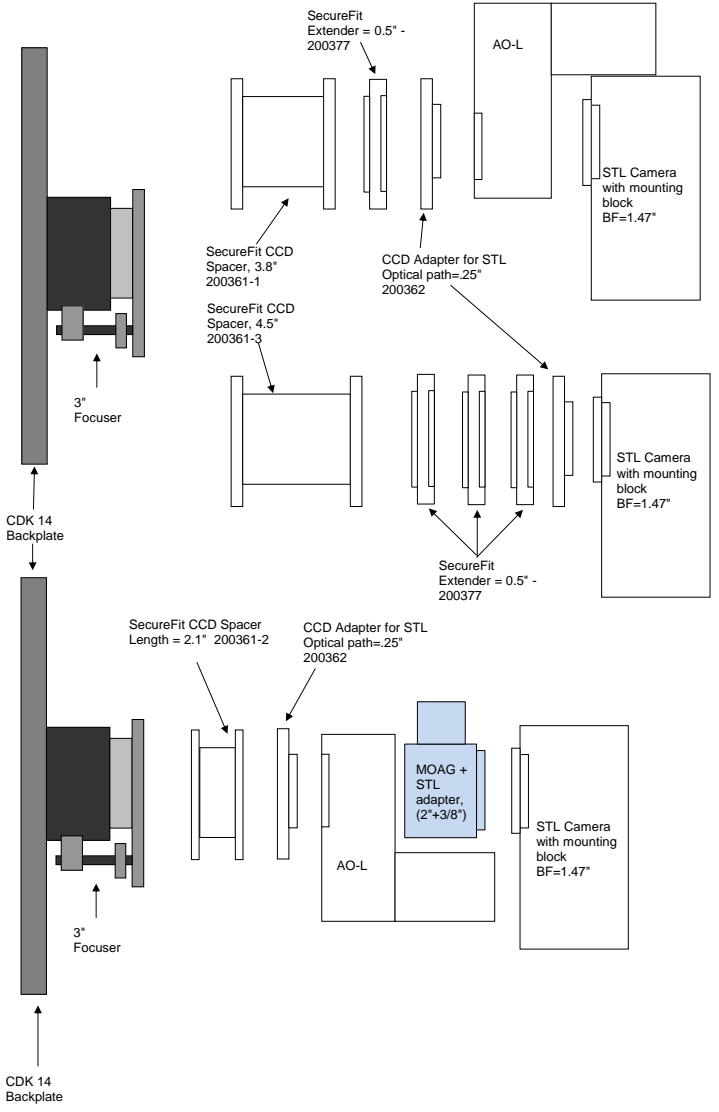

PLANEWAVE INSTRUMENTS
SECUREFIT CCD SPACERS FOR STL CAMERAS
for CDK14

← 11.09 →
Distance from focuser mounting surface to focal plane

STL and AO-L required spacers		11.09 remaining BF
Focuser (racked in)	3	8.09
Focus position (0 to 1.3")	0.58	7.51
SecureFit CCD Spacer 3." - 200361-1	3.8	3.71
SecureFit Extender - 200377	0.5	3.21
CCD Adapter, STL - 200362	0.25	2.96
AO-L	1.49	1.47
STL Back Focus	1.47	0

STL Camera		11.09 remaining BF
Focuser (racked in)	3	8.09
Focus position (0 to 1.3")	0.37	7.72
SecureFit CCD Spacer 4.5" - 200361-3	4.5	3.22
SecureFit Extender - 200377	0.5	2.72
SecureFit Extender - 200377	0.5	2.22
SecureFit Extender - 200377	0.5	1.72
CCD Adapter, STL - 200362	0.25	1.47
STL Back Focus	1.47	0

STL, AO-L and MOAG		11.09 remaining BF
Focuser (racked in)	3	8.09
Focus position (0 to 1.3")	0.366	7.724
SecureFit CCD Spacer - 200361-2	2.1	5.624
CCD Adapter, STL - 200362	0.25	5.374
AO-L	1.49	3.884
MOAG from Astrodon (2" of backfocus)	2	1.884
MOAG to SLT Adapter (3/8")	0.375	1.509
STL Back Focus	1.509	0