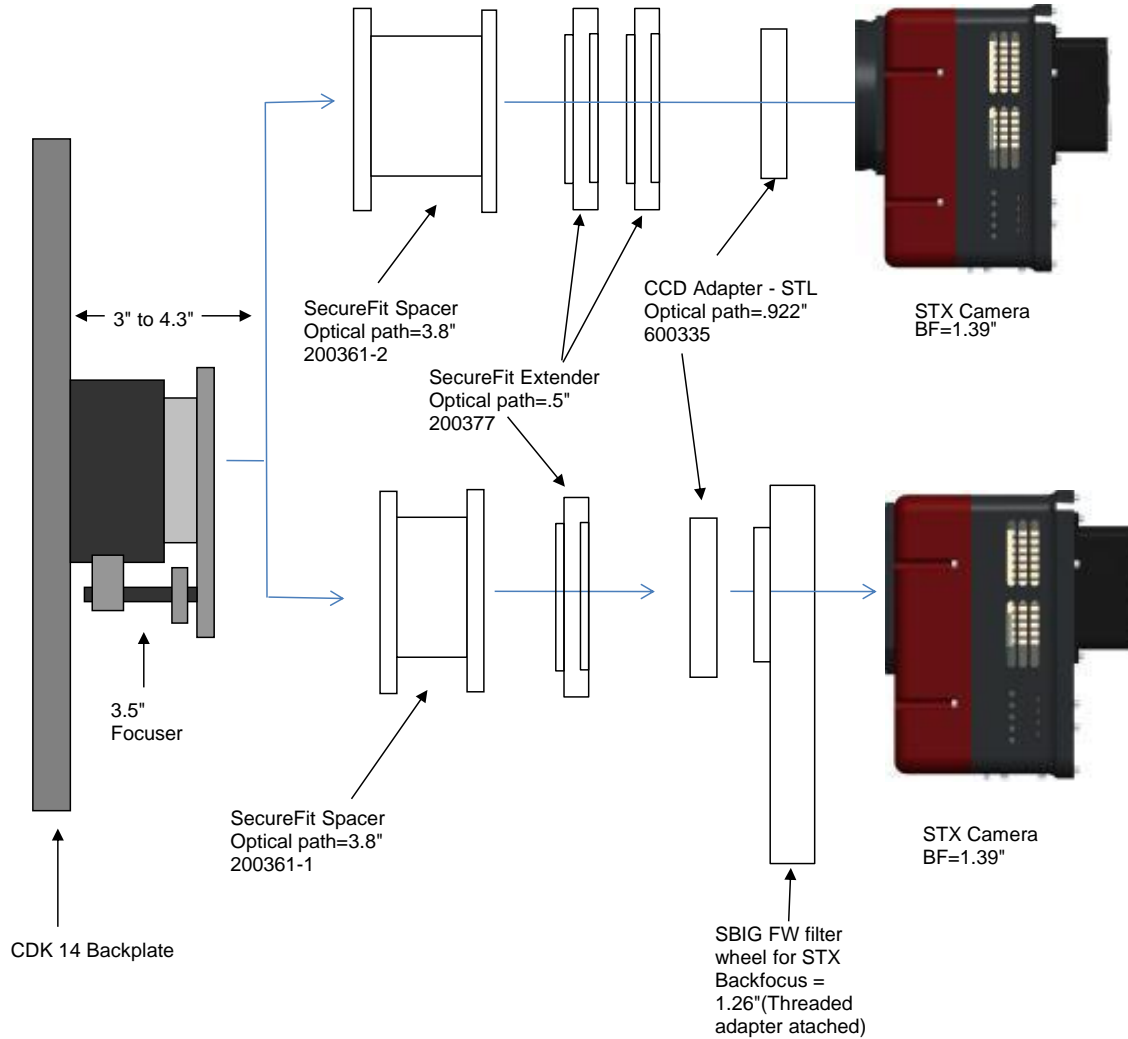

PLANEWAVE INSTRUMENTS
CDK14 SPACERS FOR STX CAMERAS

STX	11.09 remaining BF	
Focuser racked in	3	8.09
Focuser position (0-1.3")	0.278	7.812
CCD Spacer 4.5" - 200361-3	4.5	3.312
CCD SecureFit Extender - 200377	0.5	2.812
CCD SecureFit Extender - 200377	0.5	2.312
CCD Adapter STX - 600335	0.922	1.39
STX Back Focus w/ mounting adapter	1.39	0

STX w/ FW	11.09 remaining BF	
Focuser racked in	3	8.09
Focuser position (0-1.3")	0.218	7.872
CCD Spacer 3.8" - 200361-1	3.8	4.072
SecureFit Extender - 200377	0.5	3.572
CCD Adapter STX - 600335	0.922	2.65
Filter Wheel (w/threaded adapter ring attached)	1.26	1.39
STX Back Focus	1.39	0