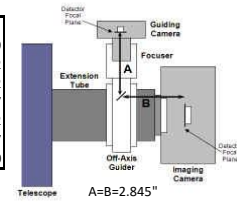

STL CCD & MMOAG	11.09	remaining BF
Focuser (racked in)	3	8.09
Focus position (0 to 1.3")	0.27	7.82
SecureFit CCD Spacer - 200361-1	3.8	4.02
Adapter SecureFit to Monster MOAG - 200394	0.55	3.47
Monster MOAG - MMOAG	1.25	2.22
AstroDon Adapter - MMOAG-STL-L	0.75	1.47
SBIG STL Camera with mounting block	1.47	0