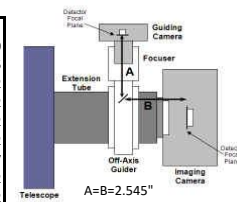

STL CCD, FW8, Pyxis & MMOAG	11.09	remaining BF
Focuser (racked in)	3	8.09
Focus position (0 to 1.3")	0.735	7.355
3" Focuser to Pyxis Rotator - 17828	0.235	7.12
Optec Pyxis 3" Camera Rotator	2.4	4.72
Optec Pyxis 3" to SecureFit Adapter - 17835	0.5	4.22
SecureFit Extender - 200377	0.5	3.72
Adapter SecureFit to Monster MOAG - 200394	0.55	3.17
Monster MOAG - MMOAG	1.25	1.92
AstroDon Adapter - MMOAG-STL-S	0.1	1.82
SBIG FW8 Filter Wheel	0.35	1.47
SBIG STL Camera with mounting block	1.47	0