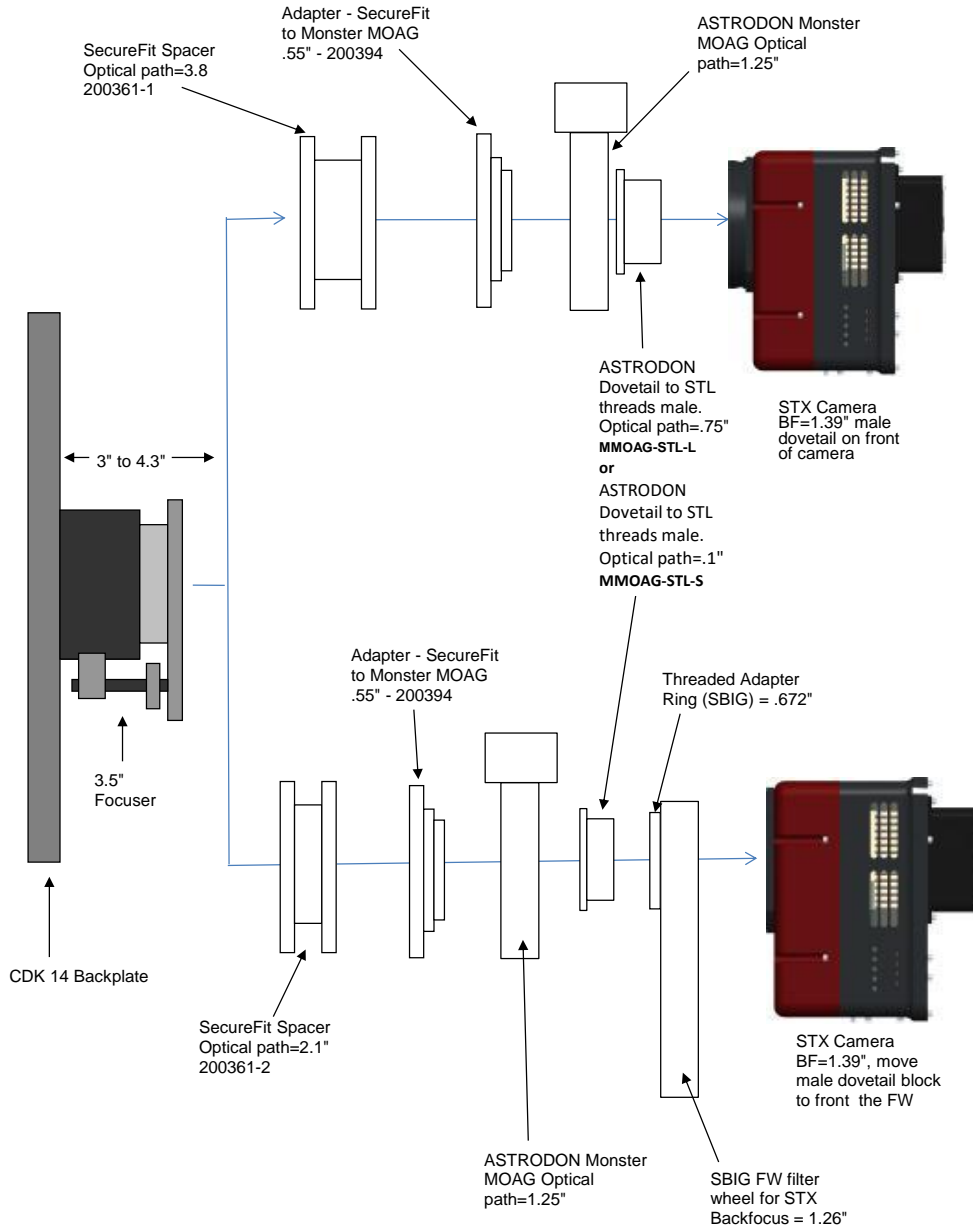

PLANEWAVE INSTRUMENTS
CDK14 SPACERS FOR STX CAMERAS

STX camera and MMOAG		11.09 remaining BF
Focuser racked in	3	8.09
Focuser position (0-1.3")	0.35	7.74
CCD Spacer 3.8 - 200361-1	3.8	3.94
CCD SecureFit to MMOAG - 200394	0.55	3.39
AstroDon part - MMOAG	1.25	2.14
MMOAG-STL-L	0.75	1.39
STX Back Focus	1.39	0

STX camera and MMOAG		11.09 remaining BF
Focuser racked in	3	8.09
Focuser position (0-1.3")	0.5	7.59
CCD Spacer 2.1 - 200361-2	3.8	3.79
SecureFit Extender - 200377	0.5	3.29
CCD SecureFit to MMOAG - 200394	0.55	2.74
AstroDon part - MMOAG	1.25	1.49
AstroDon part - MMOAG-STL-S	0.1	1.39
SLT Back Focus	1.39	0

STX camera and MMOAG		11.09 remaining BF
Focuser racked in	3	8.09
Focuser position (0-1.3")	0.77	7.32
CCD Spacer 2.1 - 200361-2	2.1	5.22
CCD SecureFit to MMOAG - 200394	0.55	4.67
AstroDon part - MMOAG	1.25	3.42
AstroDon part - MMOAG-STL-S	0.1	3.32
Filter Wheel, FW8	1.93	1.39
SLX Back Focus	1.39	0