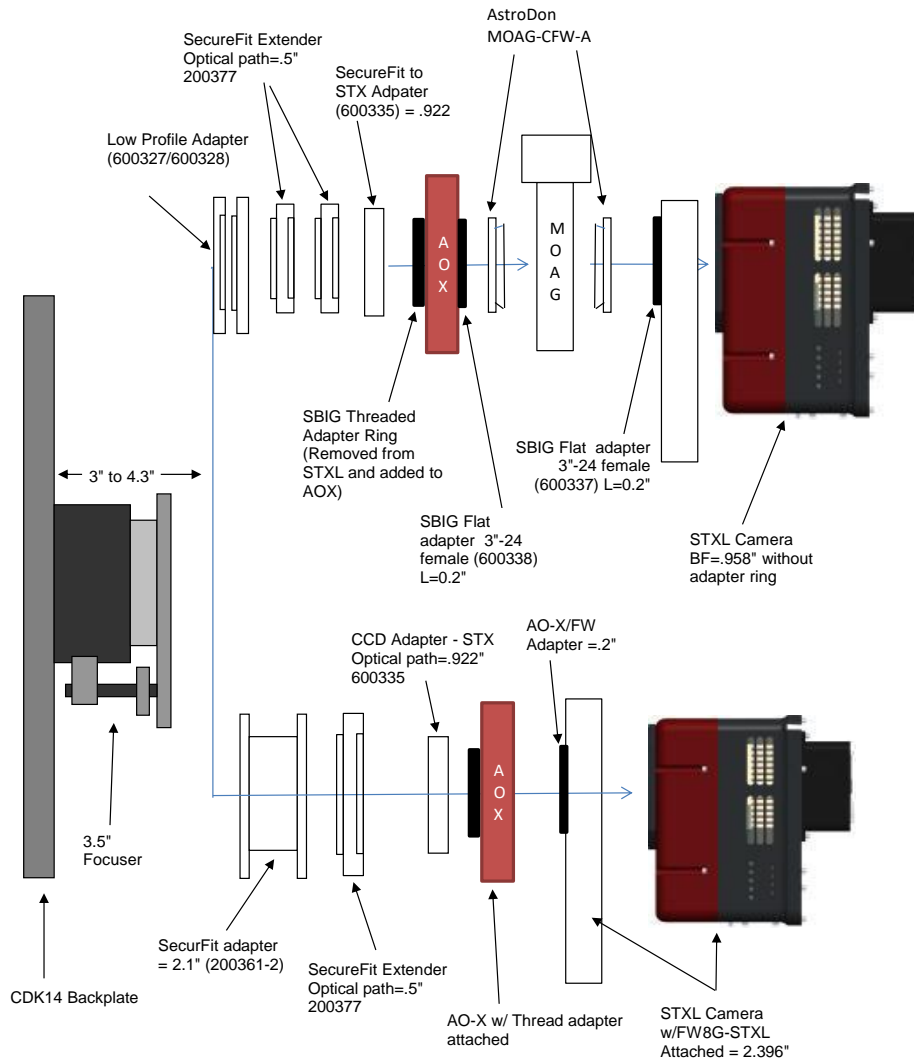

PLANEWAVE INSTRUMENTS
CDK14 SPACERS FOR STXL CAMERAS

STXL camera w standard FW and MMOAG		11.09 remaining BF
Focuser racked in	3	8.09
Focuser position (0-1.3")	0.72	7.37
Low Profile Adapters - (600327/328)	0.5	6.87
SecureFit Extender - 200377	0.5	6.37
SecureFit Extender - 200377	0.5	5.87
CCD Adapter STX - 600335	0.922	4.95
AO-X	1.18	3.77
SBIG Flat Adapter (3"-24 female) - 600338	0.2	3.57
AstroDon MOAG-CFW-A	0.2	3.37
AstroDon - MMOAG	1.25	2.12
AstroDon MOAG-CFW-A	0.2	1.92
SBIG Flat Adapter (3"-24 female) - 600337	0.2	1.72
STXL w/filter wheel FW8S-STXL	1.723	0.00