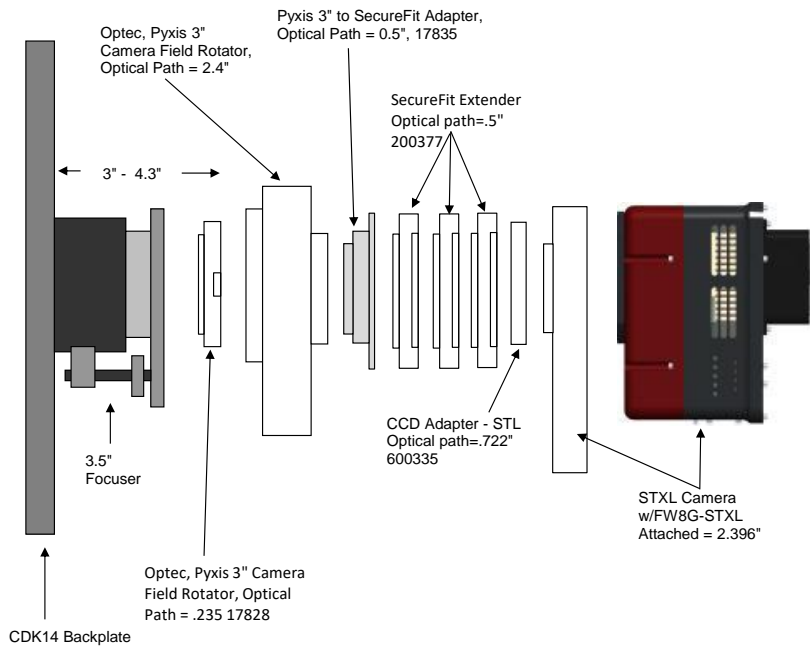

CDK14- OPTICAL TRAIN: for SBIG STXL CAMERA & IMAGE ROTATORS

Distance to Focuser Mounting Surface 11.09

STXL, Self-Guiding FW, Pyxis	11.09	remaining BF
Focuser (racked in)	3	8.09
Focus position (0 to 1.3")	0.337	7.753
PW 14/17/20 to Optec-3600 dovetail adapter - 17828	0.235	7.518
Optec Pyxis 3" Camera Rotator	2.4	5.118
Optec Pyxis 3" to SecureFit Adapter - 17835	0.5	4.618
SecureFit Spacer (200377)	0.5	4.118
SecureFit Spacer (200377)	0.5	3.618
SecureFit Spacer (200377)	0.5	3.118
CCD Adapter STX - 600335	0.722	2.396
STXL Camera w/FW8G-STXL Attached	2.396	0