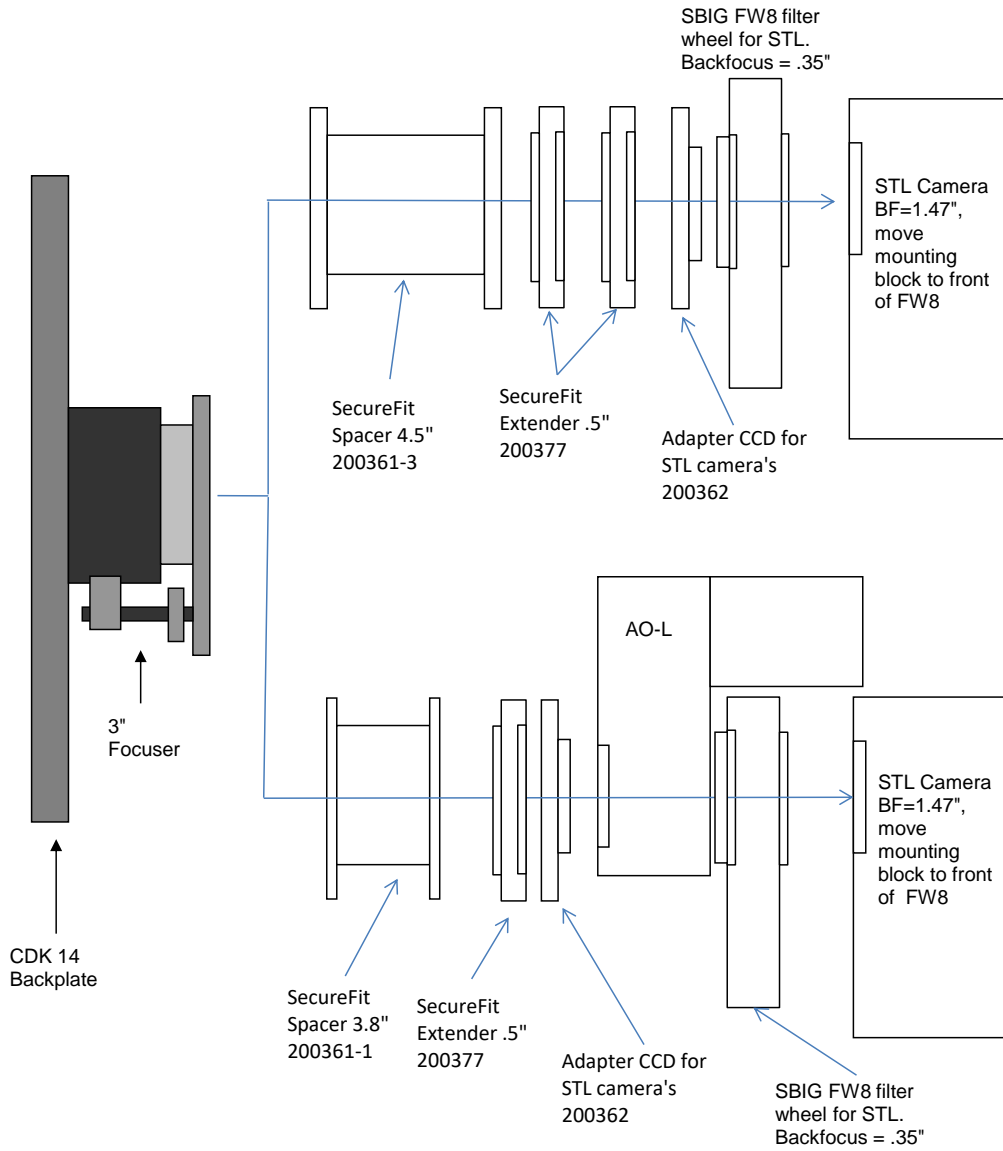

PLANEWAVE INSTRUMENTS
SECUREFIT CCD SPACERS FOR STL CAMERAS
for CDK14

STL w/ FW8		11.09 remaining BF
Focuser racked in	3	8.09
Focus position (0 to 1.3")	0.52	7.57
SecureFit CCD Spacer 4.4" - 200361-3	4.5	3.07
SecureFit CCD Extender .5" - 200377	0.5	2.57
SecureFit CCD Extender .5" - 200377	0.5	2.07
CCD Adapter, STL - 200362	0.25	1.82
FW8	0.35	1.47
SLT Back Focus	1.47	0

STL + FW8 + AO-L		11.09 remaining BF
Focuser racked in	3	8.09
Focus position (0 to 1.3")	0.23	7.86
SecureFit CCD Spacer 3.8" - 200361-1	3.8	4.06
SecureFit CCD Extender .5" - 200377	0.5	3.56
CCD Adapter, STL - 200362	0.25	3.31
AO-L	1.49	1.82
FW8	0.35	1.47
SLT Back Focus	1.47	0