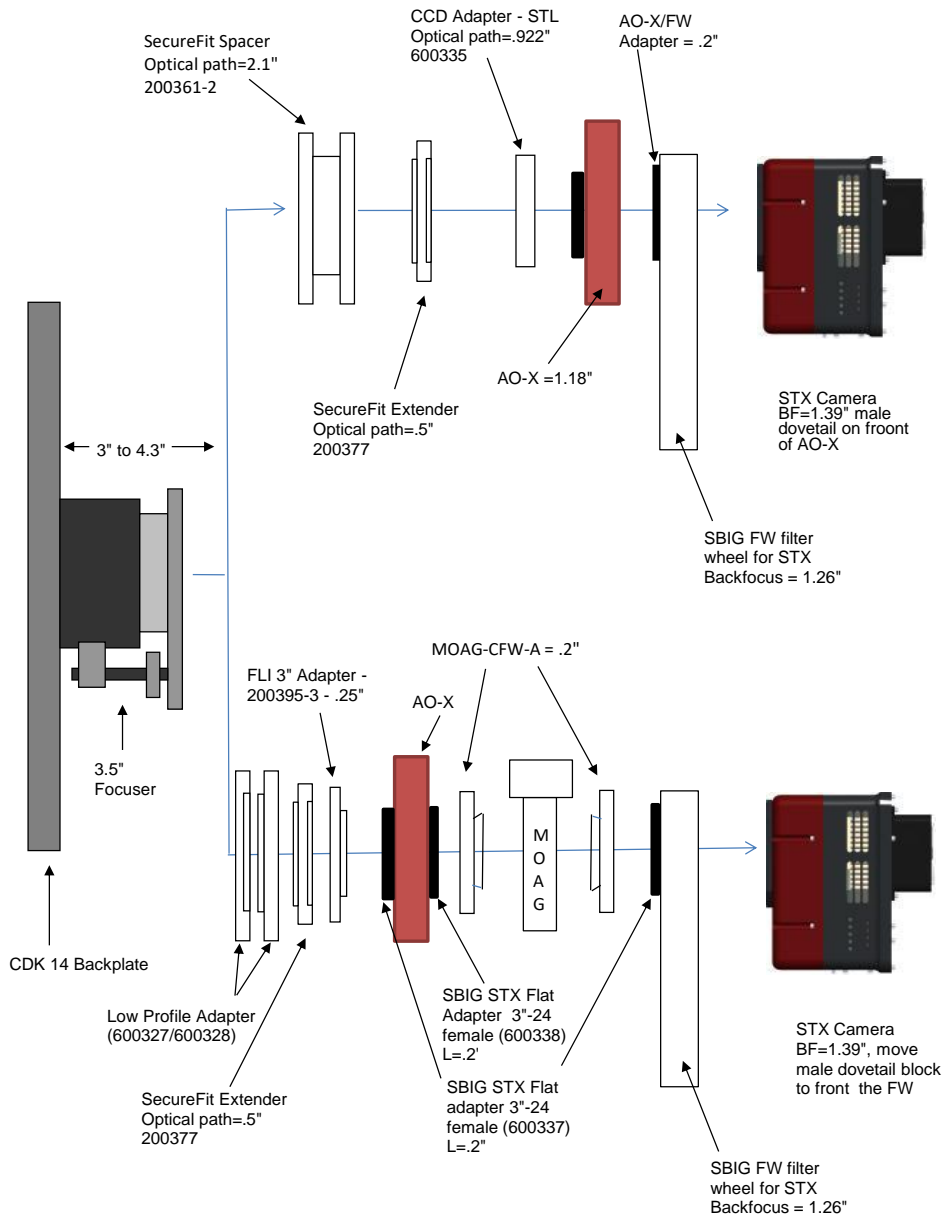

PLANEWAVE INSTRUMENTS
CDK14 SPACERS FOR STX CAMERAS & AO-X

STX camera, AO-X, CFW		11.09 remaining BF
Focuser racked in	3	8.09
Focuser position (0-1.3")	0.34	7.75
SecureFit Spacer- 200361-2	2.1	5.65
SecureFit 1/2" Spacer - 200377	0.5	5.15
CCD SecureFit to STL - 600335	0.922	4.23
AO-X (W/ Threaded adapter attached)	1.38	2.85
AO-X to FW Adapter	0.2	2.65
SBIG Filter Wheel	1.26	1.39
STX Back Focus	1.39	0.00

STX camera and MMOAG		11.09 remaining BF
Focuser racked in	3	8.09
Focuser position (0-1.3")	0.76	7.33
Low profile adapters- 600327/328	0.5	6.83
SecureFit 1/2" Spacer - 200377	0.5	6.33
SecureFit to 3"-24 male (FLI and SBIG) - 200395-3	0.25	6.08
SBIG Flat Adapter (3"-24 female) - 600337	0.2	5.88
AO-X	1.18	4.7
SBIG Flat Adapter (3"-24 female) - 600338	0.2	4.5
MOAG-CWF-A	0.2	4.3
AstroDon part - MMOAG	1.25	3.05
MOAG-CWF-A	0.2	2.85
SBIG Flat Adapter (3"-24 female) - 600337	0.2	2.65
Filter Wheel, FW8	1.26	1.39
SLX Back Focus	1.39	0