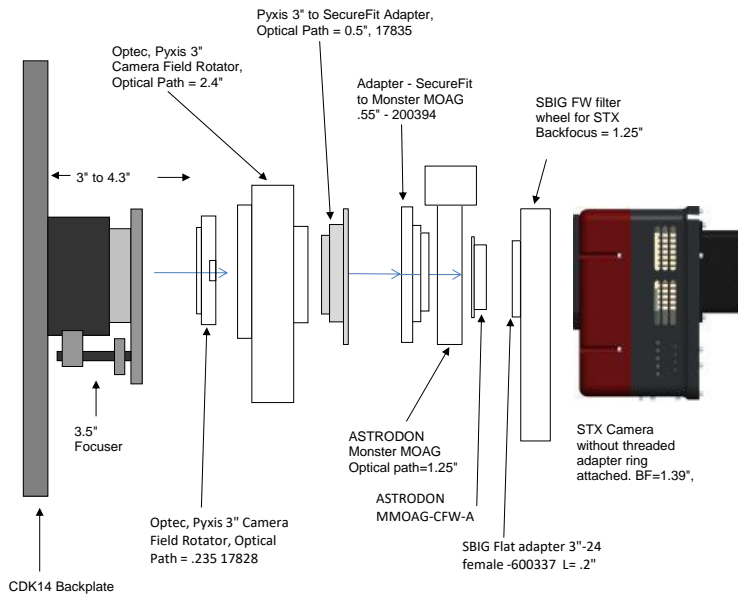

STL CCD, Pyxis & MMOAG		11.09 remaining BF
Focuser (racked in)	3	8.09
Focus position (0 to 1.3")	0.595	7.495
PW 14/17/20 to Optec-3600 dovetail adapter - 17828	0.235	7.26
Optec Pyxis 3 inch Camera Rotator	2.4	4.86
Optec Pyxis 3 inch to SecureFit Adapter - 17835	0.5	4.36
Adapter SecureFit to Monster MOAG - 200394	0.55	3.81
Monster MOAG - MMOAG	1.25	2.56
AstroDon Adapter - MMOAG-SLT-M	0.5	2.06
SBIG STX Camera with threaded adapter ring attached	2.06	0

STL CCD, FW8, Pyxis & MMOAG		11.09 remaining BF
Focuser (racked in)	3	8.09
Focus position (0 to 1.3")	0.115	7.975
PW 14/17/20 to Optec-3600 dovetail adapter - 17828	0.235	7.74
Optec Pyxis 3 inch Camera Rotator	2.4	5.34
Optec Pyxis 3 inch to SecureFit Adapter - 17835	0.5	4.84
Adapter SecureFit to Monster MOAG - 200394	0.55	4.29
Monster MOAG - MMOAG	1.25	3.04
AstroDon Adapter - MMOAG-CFW-A	0.2	2.84
SBIG Flat adapter 3 inch-24 female - 600337	0.2	2.64
SBIG FW8 Filter Wheel	1.25	1.39
SBIG STX Camera without threaded adapter ring	1.39	0