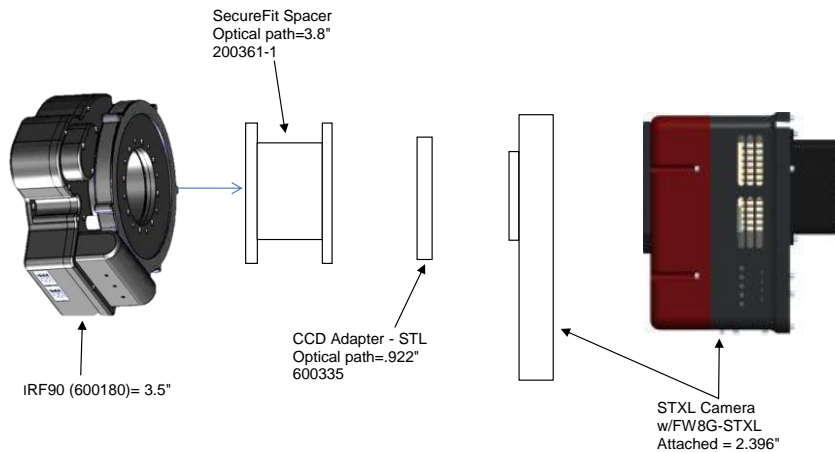

STXL, Self-Guiding FW, IRF90	11.09	remaining BF
IRF90 (600180)	3.5	7.59
Focus position (0 to 1.3")	0.472	7.118
SecureFit adapter 200361-1	3.8	3.318
CCD Adapter STX - 600335	0.922	2.396
STXL Camera w/FW8G-STXL Attached	2.396	0