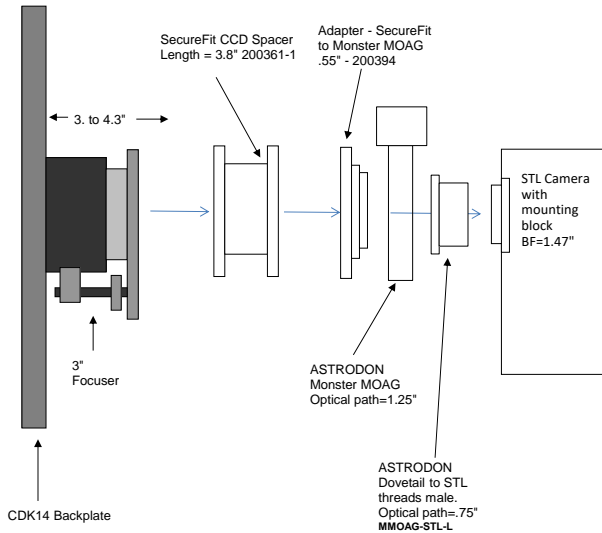

CDK14 - OPTICAL TRAIN: for SBIG STL BODY, AND MMOAG

Distance to Focuser Mounting Surface 11.09

STL CCD & MMOAG	11.09	remaining BF
Focuser (racked in)	3	8.09
Focus position (0 to 1.3")	0.27	7.82
SecureFit CCD Spacer - 200361-1	3.8	4.02
Adapter SecureFit to Monster MOAG - 200394	0.55	3.47
Monster MOAG - MMOAG	1.25	2.22
AstroDon Adapter - MMOAG-STL-L	0.75	1.47
SBIG STL Camera with mounting block	1.47	0

STL CCD, FW8 FILTER WHEEL & MMOAG	11.09	remaining BF
Focuser (racked in)	3	8.09
Focus position (0 to 1.3")	0.57	7.52
SecureFit CCD Spacer - 200361-2	3.8	3.72
Adapter SecureFit to Monster MOAG - 200394	0.55	3.17
Monster MOAG - MMOAG	1.25	1.92
AstroDon Adapter - MMOAG-STL-S	0.1	1.82
SBIG FW8 Filter Wheel	0.35	1.47
SBIG STL Camera with mounting block	1.47	0