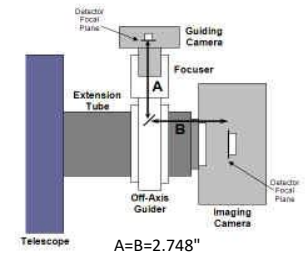

STXL w/ Self Guiding FW		11.09 remaining BF
Focuser racked in	3	8.09
Focuser position (0-1.3")	0.592	7.498
SecureFit CCD Spacer - 200361-2	2.1	5.398
SecureFit Extender - 200377	0.5	4.898
CCD Adapter STX - 600335	0.922	3.976
AO-X (w/ threaded adapter attached)	1.38	2.596
AO-X to FW adapter (SBIG)	0.2	2.396
STXL Camera w/FW8G-STXL Attached	2.396	0