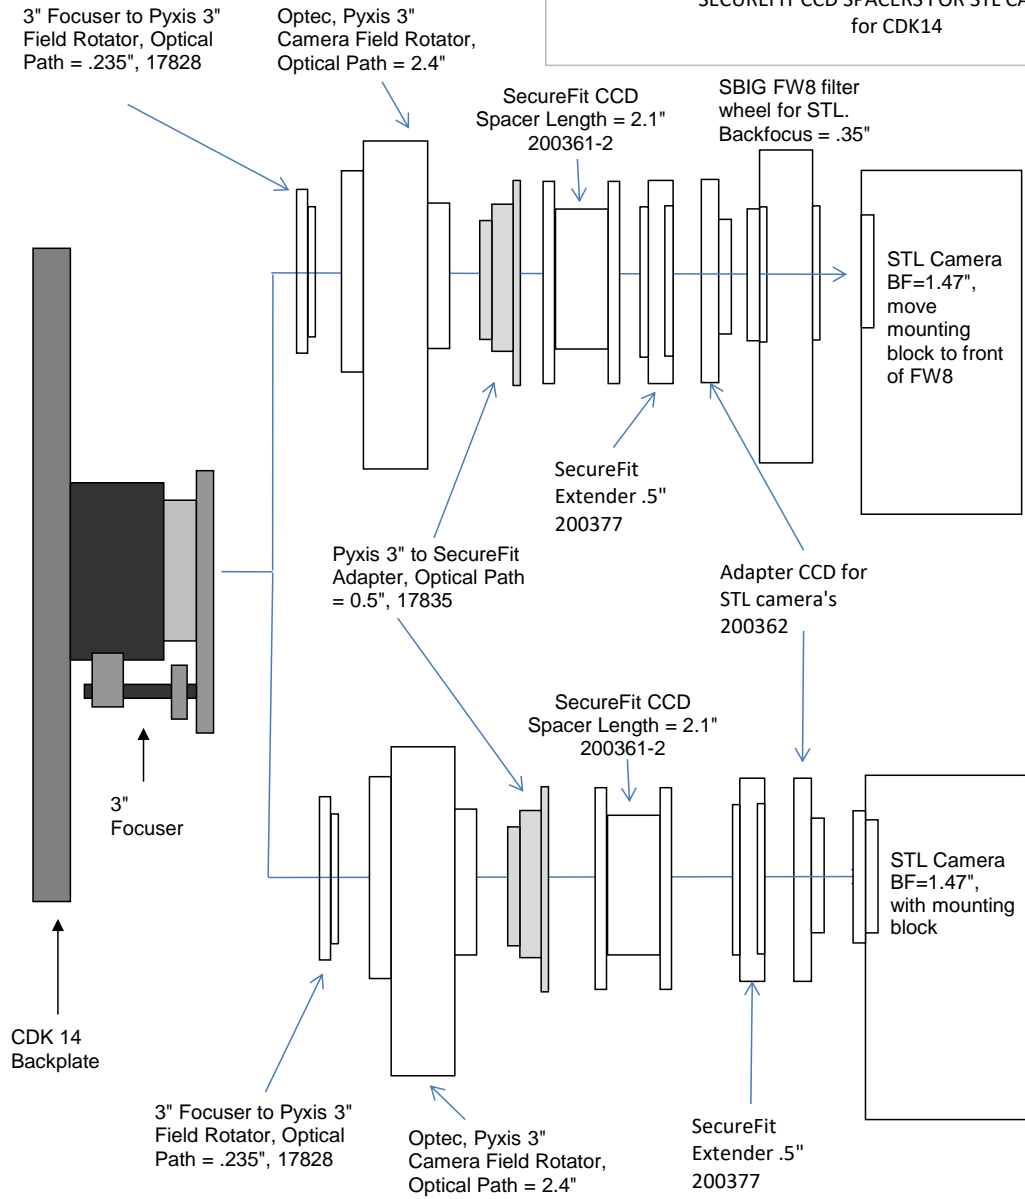

PLANEWAVE INSTRUMENTS
SECUREFIT CCD SPACERS FOR STL CAMERAS
for CDK14

STL w/ FW8		11.09 remaining BF
Focuser racked in	3	8.09
Focus position (0 to 1.3")	0.285	7.805
3" Focuser to Pyxis Rotator - 17828	0.235	7.57
Optec Pyxis 3" Rotator - PYXIS 3	2.4	5.17
Pyxis Rotator to SecureFit - 17835	0.5	4.67
SecureFit CCD Adapter - 200361-2	2.1	2.57
Securefit Extender - 200377	0.5	2.07
CCD Adapter, STL - 200362	0.25	1.82
FW8	0.35	1.47
SLT Back Focus	1.47	0

STL + Pyxis		11.09 remaining BF
Focuser racked in	3	8.09
Focus position (0 to 1.3")	0.635	7.455
3" Focuser to Pyxis Rotator - 17828	0.235	7.22
Optec Pyxis 3" Rotator - PYXIS 3	2.4	4.82
Pyxis Rotator to SecureFit - 17835	0.5	4.32
SecureFit CCD Adapter - 200361-2	2.1	2.22
SecureFit CCD Extender .5" - 200377	0.5	1.72
CCD Adapter, STL - 200362	0.25	1.47
SLT Back Focus	1.47	0