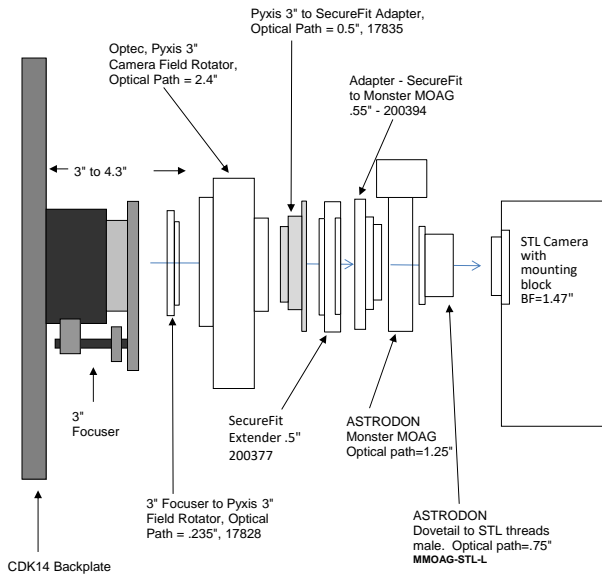

STL CCD, Pyxis & MMOAG	11.09	remaining BF
Focuser (racked in)	3	8.09
Focus position (0 to 1.3")	0.435	7.655
3" Focuser to Pyxis Rotator - 17828	0.235	7.42
Optec Pyxis 3" Camera Rotator	2.4	5.02
Optec Pyxis 3" to SecureFit Adapter - 17835	0.5	4.52
SecureFit Extender - 200377	0.5	4.02
Adapter SecureFit to Monster MOAG - 200394	0.55	3.47
Monster MOAG - MMOAG	1.25	2.22
AstroDon Adapter - MMOAG-STL-L	0.75	1.47
SBIG STL Camera with mounting block	1.47	0

STL CCD, FW8, Pyxis & MMOAG	11.09	remaining BF
Focuser (racked in)	3	8.09
Focus position (0 to 1.3")	0.735	7.355
3" Focuser to Pyxis Rotator - 17828	0.235	7.12
Optec Pyxis 3" Camera Rotator	2.4	4.72
Optec Pyxis 3" to SecureFit Adapter - 17835	0.5	4.22
SecureFit Extender - 200377	0.5	3.72
Adapter SecureFit to Monster MOAG - 200394	0.55	3.17
Monster MOAG - MMOAG	1.25	1.92
AstroDon Adapter - MMOAG-STL-S	0.1	1.82
SBIG FW8 Filter Wheel	0.35	1.47
SBIG STL Camera with mounting block	1.47	0