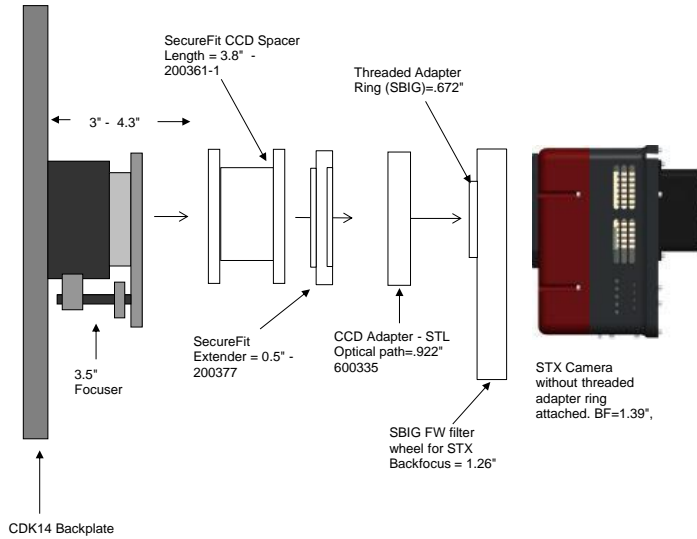

CDK14- OPTICAL TRAIN: for SBIG STX BODY, AND MMOAG

Distance to Focuser Mounting Surface 11.09

STX and FW		11.09 remaining BF
Focuser (racked in)	3	8.09
Focus position (0 to 1.3")	0.218	7.872
SecureFit CCD Spacer - 200361-1	3.8	4.072
SecureFit Extender - 200377	0.5	3.572
CCD Adapter - STL - 600335	0.922	2.65
SBIG FW STX (w/ threaded adapter ring attached)	1.26	1.39
STX Camera	1.39	0