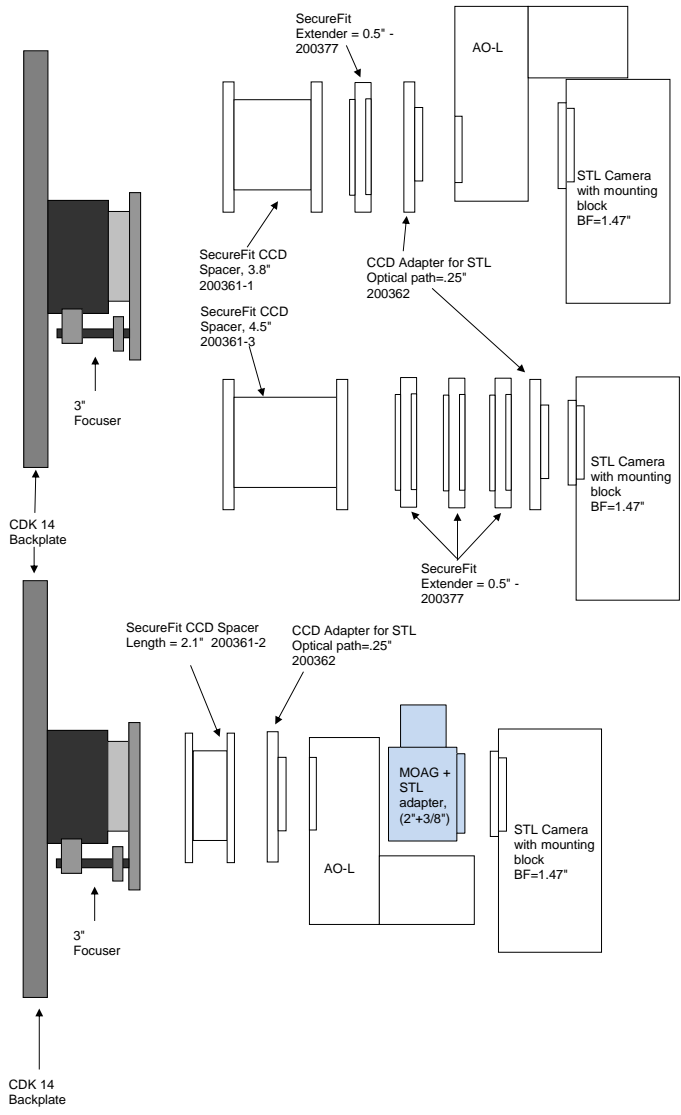

PLANEWAVE INSTRUMENTS
SECUREFIT CCD SPACERS FOR STL CAMERAS
for CDK14

← 11.09 →
Distance from focuser mounting surface to focal plane

STL and AO-L required spacers	11.09	remaining BF
Focuser (racked in)	3	8.09
Focus position (0 to 1.3")	0.58	7.51
SecureFit CCD Spacer 3." - 200361-1	3.8	3.71
SecureFit Extender - 200377	0.5	3.21
CCD Adapter, STL - 200362	0.25	2.96
AO-L	1.49	1.47
STL Back Focus	1.47	0

STL Camera	11.09	remaining BF
Focuser (racked in)	3	8.09
Focus position (0 to 1.3")	0.37	7.72
SecureFit CCD Spacer 4.5" - 200361-3	4.5	3.22
SecureFit Extender - 200377	0.5	2.72
SecureFit Extender - 200377	0.5	2.22
SecureFit Extender - 200377	0.5	1.72
CCD Adapter, STL - 200362	0.25	1.47
STL Back Focus	1.47	0

STL, AO-L and MOAG	11.09	remaining BF
Focuser (racked in)	3	8.09
Focus position (0 to 1.3")	0.366	7.724
SecureFit CCD Spacer - 200361-2	2.1	5.624
CCD Adapter, STL - 200362	0.25	5.374
AO-L	1.49	3.884
MOAG from Astrodon (2" of backfocus)	2	1.884
MOAG to SLT Adapter (3/8")	0.375	1.509
STL Back Focus	1.509	0