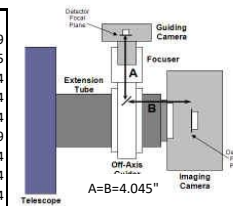

CDK14- OPTICAL TRAIN: for SBIG STX BODY, AND MMOAG

Distance to Focuser Mounting Surface 11.09

STX and FW		11.09 remaining BF
Focuser (racked in)	3	8.09
Focus position (0 to 1.3")	0.218	7.872
SecureFit CCD Spacer - 200361-1	3.8	4.072
SecureFit Extender - 200377	0.5	3.572
CCD Adapter - STL - 600335	0.922	2.65
SBIG FW STX (w/ threaded adapter ring attached)	1.26	1.39
STX Camera	1.39	0

STL CCD, Pyxis & MMOAG		11.09 remaining BF
Focuser (racked in)	3	8.09
Focus position (0 to 1.3")	0.595	7.495
PW 14/17/20 to Optec-3600 dovetail adapter - 17828	0.235	7.26
Optec Pyxis 3 inch Camera Rotator	2.4	4.86
Optec Pyxis 3 inch to SecureFit Adapter - 17835	0.5	4.36
Adapter SecureFit to Monster MOAG - 200394	0.55	3.81
Monster MOAG - MMOAG	1.25	2.56
AstroDon Adapter - MMOAG-SLT-M	0.5	2.06
SBIG STX Camera with threaded adapter ring attached	2.06	0

STL CCD, FW8, Pyxis & MMOAG		11.09 remaining BF
Focuser (racked in)	3	8.09
Focus position (0 to 1.3")	0.115	7.975
PW 14/17/20 to Optec-3600 dovetail adapter - 17828	0.235	7.74
Optec Pyxis 3 inch Camera Rotator	2.4	5.34
Optec Pyxis 3 inch to SecureFit Adapter - 17835	0.5	4.84
Adapter SecureFit to Monster MOAG - 200394	0.55	4.29
Monster MOAG - MMOAG	1.25	3.04
AstroDon Adapter - MMOAG-CFW-A	0.2	2.84
SBIG Flat adapter 3 inch-24 female - 600337	0.2	2.64
SBIG FW8 Filter Wheel	1.25	1.39
SBIG STX Camera without threaded adapter ring	1.39	0