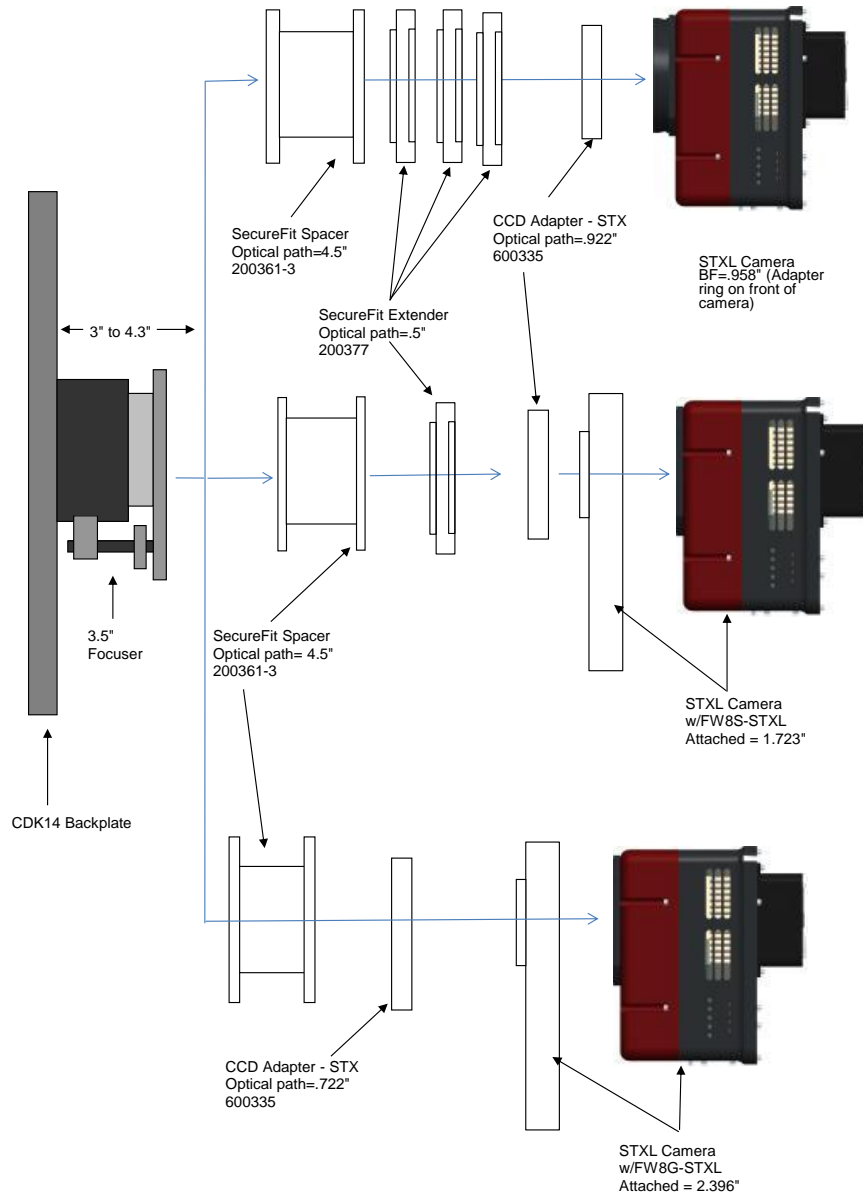

PLANEWAVE INSTRUMENTS
CDK14 SPACERS FOR STXL CAMERAS

STXL	11.09	remaining BF
Focuser (200340) racked in	3	8.09
Focuser position (0-1.3")	0.21	7.88
SecureFit CCD Spacer - 200361-3	4.5	3.38
CCD SecureFit Extender - 200377	0.5	2.88
CCD SecureFit Extender - 200377	0.5	2.38
CCD SecureFit Extender - 200377	0.5	1.88
CCD Adapter STX - 600335	0.922	0.958
STXL Back Focus w/ threaded adapter ring attached	0.958	0

STXL w/ Standard FW	11.09	remaining BF
Focuser (200340) racked in	3	8.09
Focuser position (0-1.3")	0.645	7.445
SecureFit CCD Spacer - 200361-3	4.5	2.945
SecureFit Extender - 200377	0.5	2.445
CCD Adapter STX - 600335	0.722	1.723
STXL Camera w/FW8S-STXL Attached	1.723	0

STXL w/ Standard FW & IRF0	11.09	remaining BF
Focuser (600180) racked in	3.5	7.59
Focuser position (0-1.3")	0.345	7.245
SecureFit CCD Spacer - 200361-3	3.8	3.445
SecureFit Extender - 200377	0.5	2.945
SecureFit Extender - 200377	0.5	2.445
CCD Adapter STX - 600335	0.722	1.723
STXL Camera w/FW8S-STXL Attached	1.723	0

STXL w/ Self Guiding FW	11.09	remaining BF
Focuser racked in	3	8.09
Focuser position (0-1.3")	0.472	7.618
SecureFit CCD Spacer - 200361-3	4.5	3.118
CCD Adapter STX - 600335	0.722	2.396
STXL Camera w/FW8G-STXL Attached	2.396	0

STXL w/ Self Guiding FW & IRF90	11.09	remaining BF
Focuser (600180) racked in	3.5	7.59
Focuser position (0-1.3")	0.672	6.918
SecureFit CCD Spacer - 200361-1	3.8	3.118
CCD Adapter STX - 600335	0.722	2.396
STXL Camera w/FW8G-STXL Attached	2.396	0