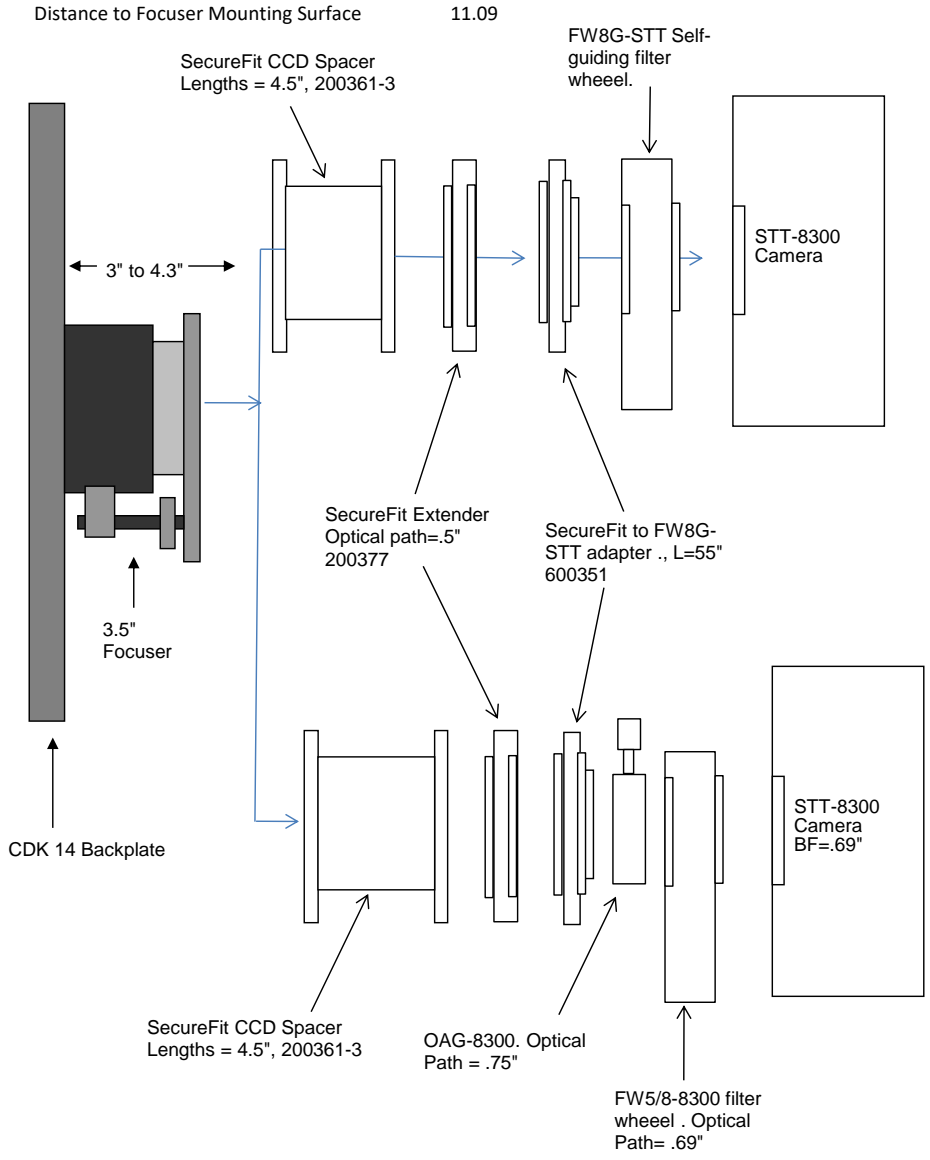

PLANEWAVE INSTRUMENTS
CDK14 SECUREFIT SPACERS FOR STT CAMERAS

STT8300 Camera w/ Self Guiding Filter Wheel		11.09 remaining BF
Focuser racked in	3	8.09
Focuser position (0-1.3")	0.412	7.678
SecureFit Spacer 4.5- 200361-3	4.5	3.178
CCD SecureFit Extender - 200377	0.5	2.678
SecureFit to FW8G-STT - 600351	0.55	2.128
FW8G-SST attached to STT-8300 Camera	2.128	0

STT8300 Camera w/Filter Wheel, OAG8300		11.09 remaining BF
Focuser racked in	3	8.09
Focuser position (0-1.3")	0.31	7.78
SecureFit Spacer 4.5- 200361-3	4.5	3.28
CCD SecureFit Extender - 200377	0.5	2.78
SecureFit to FW8G-STT - 600351	0.55	2.23
OAG-8300	0.75	1.48
FW5-8300 / FW8-8300	0.79	0.69
STT-8300 Camera	0.69	0

STT Camera, FW8G-STT, OA-8T		11.09 remaining BF
Focuser racked in - 200340	3	8.09
Focus position	0.721	7.369
SecureFit - 200361-2	2.1	5.269
Securefit extender - 200377	0.5	4.769
T-thread adapter - 200393	0.55	4.219
AO-8T w/t-thread adapter plate	2.091	2.128
FW8G-STT attached to STT camera	2.128	0