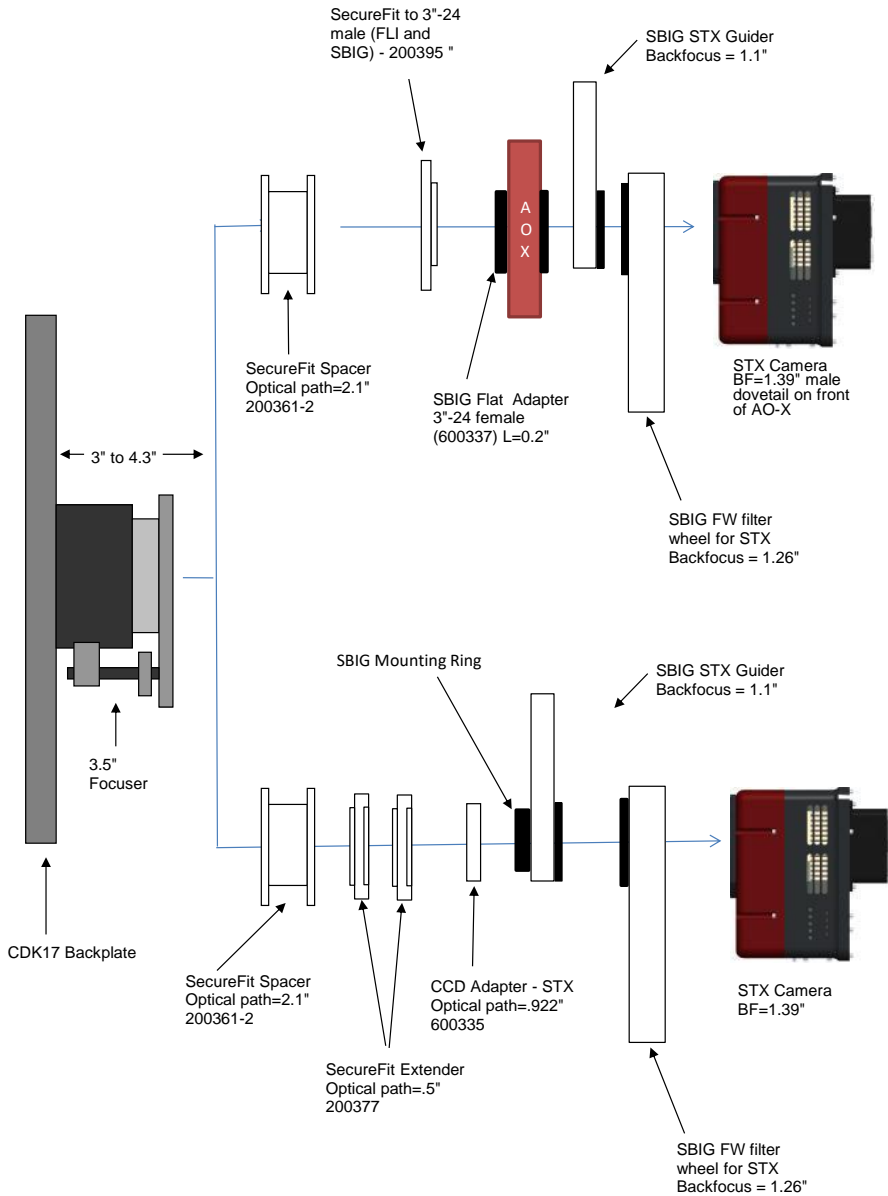

PLANEWAVE INSTRUMENTS
CDK14 SPACERS FOR STX CAMERAS with STX Guider

STX camera, AO-X, CFW, STX Guider	11.09 remaining BF	
Focuser racked in	3	8.09
Focuser position (0-1.3")	0.41	7.68
SecureFit Adapter 2.1 - 200361-2	2.1	5.58
CCD SecureFit 3-24 - 200395-3	0.25	5.33
SBIG Flat adapter 3"-24 - 600337	0.2	5.13
AO-X	1.18	3.95
AO-X to FW adapter (SBIG)	0.2	3.75
STX Guider	1.1	2.65
SBIG Filter Wheel	1.26	1.39
STX Back Focus	1.39	0

STX camera, AO-X, CFW, STX Guider w/IRF90	11.09 remaining BF	
IRF 90 Focuser racked in	3.5	7.59
Focuser position (0-1.3")	0.468	7.122
Low Profile Adapter (focuser) - 600327	0.25	6.872
Low Profile Adapter (camera) - 600328	0.25	6.622
SecureFit Extender - 200377	0.5	6.122
STX/STXL to SecureFit adapter - 600335	0.992	5.13
AO-X w/camera mounting ring attached	1.18	3.95
AO-X to FW adapter (SBIG)	0.2	3.75
STX Guider	1.1	2.65
SBIG Filter Wheel	1.26	1.39
STX Back Focus	1.39	0

STX camera, CFW, STX Guider	11.09 remaining BF	
Focuser racked in	3	8.09
Focuser position (0-1.3")	0.318	7.772
SecureFit Adapter 2.1 - 200361-2	2.1	5.672
SecureFit Extender - 200377	0.5	5.172
SecureFit Extender - 200377	0.5	4.672
STX/STXL to SecureFit adapter - 600335	0.922	3.75
STX Guider w/camera mounting ring attached	1.1	2.65
SBIG Filter Wheel	1.26	1.39
STX Back Focus	1.39	0

STX camera, CFW, STX Guider w/ IRF90	11.09 remaining BF	
IRF 90 racked in	3.5	7.59
Focuser position (0-1.3")	0.74	6.85
SecureFit Adapter 2.1 - 200361-2	2.1	4.75
SecureFit Extender - 200377	0.5	4.25
SecureFit to 3"-24 male (FLI and SBIG) - 200395-3	0.25	4
SBIG Flat Adapter (3"-24 female) - 600337	0.25	3.75
STX Guider	1.1	2.65
SBIG Filter Wheel	1.26	1.39
STX Back Focus	1.39	0