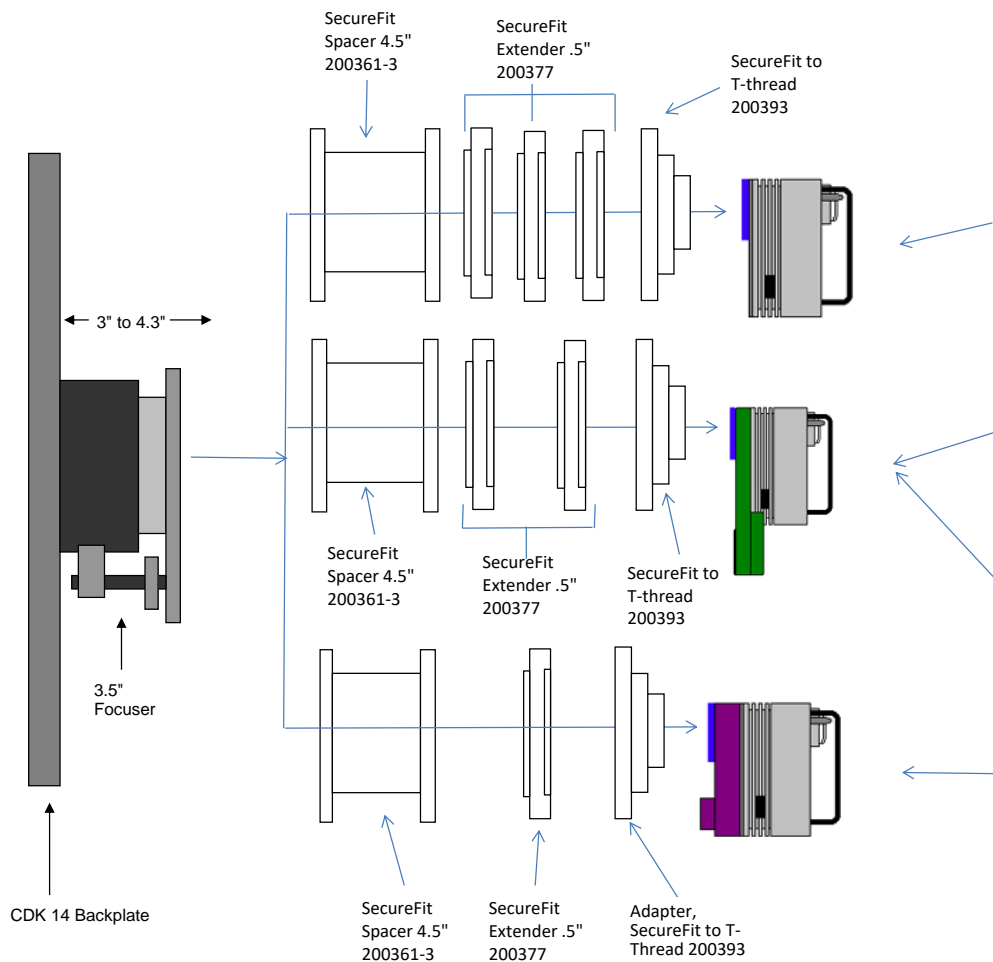

PLANEWAVE INSTRUMENTS
CDK14 SECUREFIT CCD SPACERS FOR ST CAMERAS

SecureFit w/ ST			11.09 remaining BF
Focuser racked in	3		8.09
Focuser Position (0 - 1.3")	0.528		7.562
SecureFit 4.5 - 200361-3	4.5		3.062
CCD SecureFit Extender - 200377	0.5		2.562
CCD SecureFit Extender - 200377	0.5		2.062
CCD SecureFit Extender - 200377	0.5		1.562
Adapter, SecureFit to T thread - 200393	0.55		1.012
ST Back Focus (with D-block)	1.012		0

SecureFit with ST and CFW10			11.09 remaining BF
Focuser racked in	3		8.09
Focuser Position (0 - 1.3")	0.448		7.642
SecureFit 4.5 - 200361-3	4.5		3.142
SecureFit Extender - 200377	0.5		2.642
SecureFit Extender - 200377	0.5		2.142
Adapter, SecureFit to T thread - 200393	0.55		1.592
ST w/ CFW10 Back Focus (with D-block)	1.592		0

SecureFit with ST and CFW10SA			11.09 remaining BF
Focuser racked in	3		8.09
Focuser Position (0 - 1.3")	0.73		7.36
SecureFit 4.5 - 200361-3	4.5		2.86
SecureFit Extender - 200377	0.5		2.36
Adapter, SecureFit to T thread - 200393	0.55		1.81
ST w/ CFW10 Back Focus, (w/ D-block)	1.81		0

SecureFit with ST and CFW8			11.09 remaining BF
Focuser racked in	3		8.09
Focuser Position (0 - 1.3")	0.528		7.562
SecureFit 4.5 - 200361-3	4.5		3.062
SecureFit Extender - 200377	0.5		2.562
Adapter, SecureFit to T thread - 200393	0.55		2.012
ST w/ CFW8 Back Focus, (w/ D-block)	2.012		0