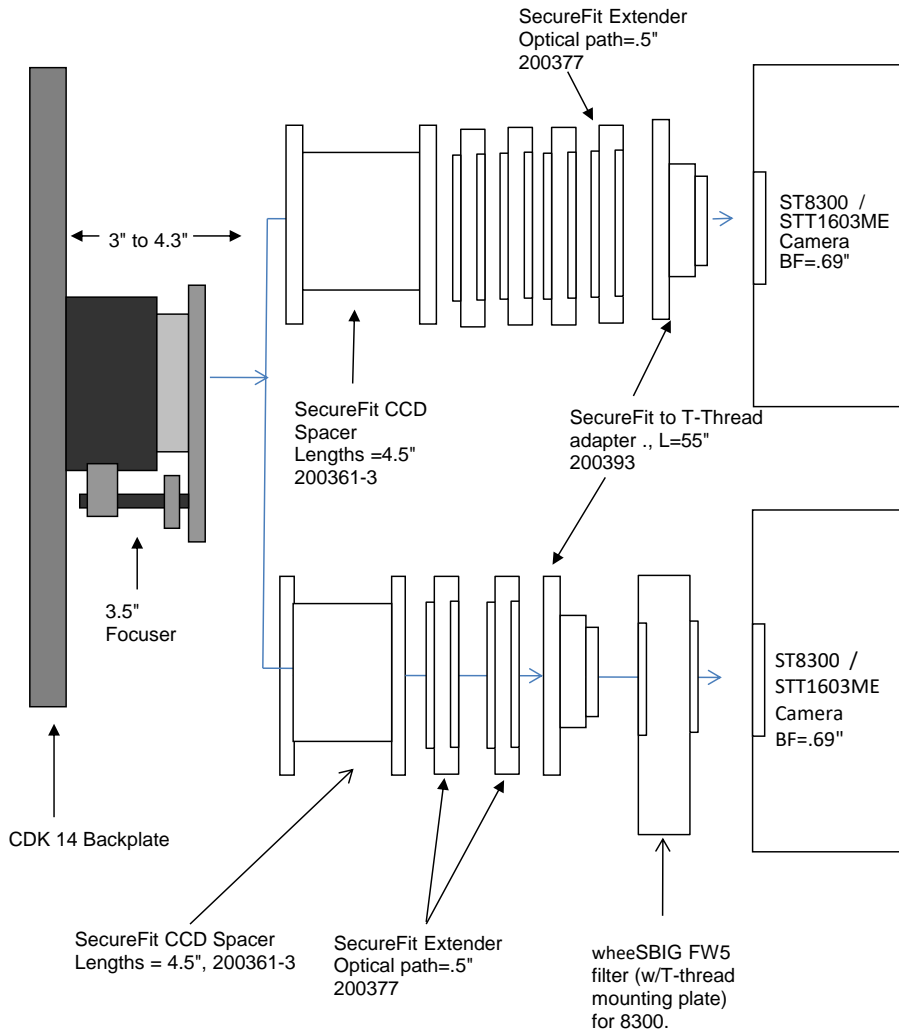

PLANEWAVE INSTRUMENTS
CDK14 SECUREFIT SPACERS FOR ST8300/STT-1603ME CAMERAS

Distance to Focuser Mounting Surface

11.09

ST8300 Camera Alone		11.09 remaining BF
Focuser racked in	3	8.09
Focuser position (0-1.3")	0.35	7.74
CCD Spacer 4.5- 200361-3	4.5	3.24
CCD SecureFit Extender - 200377	0.5	2.74
CCD SecureFit Extender - 200377	0.5	2.24
CCD SecureFit Extender - 200377	0.5	1.74
CCD SecureFit Extender - 200377	0.5	1.24
SecureFit to T-Thread - 200393	0.55	0.69
STT Back Focus	0.69	0

ST8300 Camera FW8 or FW5 for 8300		11.09 remaining BF
Focuser racked in	3	8.09
Focuser position (0-1.3")	0.56	7.53
CCD Spacer 3.8 - 200361-1	4.5	3.03
CCD SecureFit Extender - 200377	0.5	2.53
CCD SecureFit Extender - 200377	0.5	2.03
SecureFit to T-Thread - 200393	0.55	1.48
FW5 or 8 for 8300, Back Focus = .79"	0.79	0.69
STT Back Focus	0.69	0