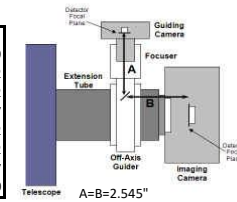

STL CCD, FW8 FILTER WHEEL & MMOAG	11.09	remaining BF
Focuser (racked in)	3	8.09
Focus position (0 to 1.3")	0.57	7.52
SecureFit CCD Spacer - 200361-2	3.8	3.72
Adapter SecureFit to Monster MOAG - 200394	0.55	3.17
Monster MOAG - MMOAG	1.25	1.92
AstroDon Adapter - MMOAG-STL-S	0.1	1.82
SBIG FW8 Filter Wheel	0.35	1.47
SBIG STL Camera with mounting block	1.47	0