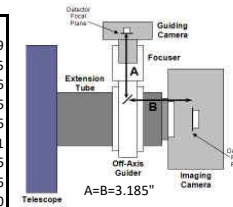

CDK14- OPTICAL TRAIN: for SBIG STX BODY, AND MMOAG

Distance to Focuser Mounting Surface 11.09

STX and FW		11.09 remaining BF
Focuser (racked in)	3	8.09
Focus position (0 to 1.3")	0.218	7.872
SecureFit CCD Spacer - 200361-1	3.8	4.072
SecureFit Extender - 200377	0.5	3.572
CCD Adapter - STL - 600335	0.922	2.65
SBIG FW STX (w/ threaded adapter ring attached)	1.26	1.39
STX Camera	1.39	0

STL CCD, Pyxis & MMOAG		11.09 remaining BF
Focuser (racked in)	3	8.09
Focus position (0 to 1.3")	0.595	7.495
PW 14/17/20 to Optec-3600 dovetail adapter - 17828	0.235	7.26
Optec Pyxis 3 inch Camera Rotator	2.4	4.86
Optec Pyxis 3 inch to SecureFit Adapter - 17835	0.5	4.36
Adapter SecureFit to Monster MOAG - 200394	0.55	3.81
Monster MOAG - MMOAG	1.25	2.56
AstroDon Adapter - MMOAG-SLT-M	0.5	2.06
SBIG STX Camera with threaded adapter ring attached	2.06	0

STL CCD, FW8, Pyxis & MMOAG		11.09 remaining BF
Focuser (racked in)	3	8.09
Focus position (0 to 1.3")	0.115	7.975
PW 14/17/20 to Optec-3600 dovetail adapter - 17828	0.235	7.74
Optec Pyxis 3 inch Camera Rotator	2.4	5.34
Optec Pyxis 3 inch to SecureFit Adapter - 17835	0.5	4.84
Adapter SecureFit to Monster MOAG - 200394	0.55	4.29
Monster MOAG - MMOAG	1.25	3.04
AstroDon Adapter - MMOAG-CFW-A	0.2	2.84
SBIG Flat adapter 3 inch-24 female - 600337	0.2	2.64
SBIG FW8 Filter Wheel	1.25	1.39
SBIG STX Camera without threaded adapter ring	1.39	0