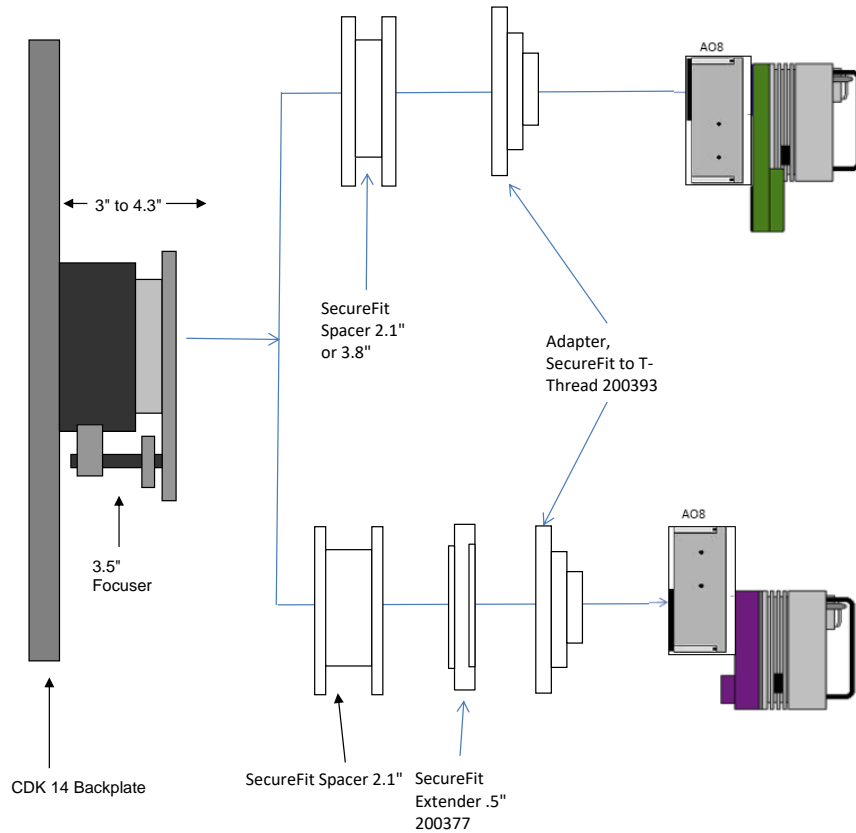

PLANEWAVE INSTRUMENTS
CDK14 SECUREFIT CCD SPACERS FOR ST CAMERAS

SecureFit with ST, CFW10, & AO-8	11.09 remaining BF	
Focuser racked in	3	8.09
Focuser Position (0 - 1.3")	0.248	7.842
SecureFit Spacer 2.1 - 200361-2	3.8	4.042
Adapter, SecureFit to T thread - 200393	0.55	3.492
AO-8, 1.9" of backfocus + .27 for D-block	2.17	1.322
ST w/ CFW10 Back Focus (w/o D-block)	1.322	0

SecureFit with ST and CFW10SA	11.09 remaining BF	
Focuser racked in	3	8.09
Focuser Position (0 - 1.3")	0.73	7.36
SecureFit Spacer 4.5 - 200361-3	4.5	2.86
SecureFit Extender - 200377	0.5	2.36
Adapter, SecureFit to T thread - 200393	0.55	1.81
ST w/ CFW10 Back Focus, (w/ D-block)	1.81	0

SecureFit with ST, CFW8, & AO-8	11.09 remaining BF	
Focuser racked in	3	8.09
Focuser Position (0 - 1.3")	0.758	7.332
SecureFit Spacer 2.1 - 200361-2	2.1	5.232
SecureFit Extender - 200377	0.5	4.732
Adapter, SecureFit to T thread - 200393	0.55	4.182
AO-8, 1.9" of backfocus + .27 for D-block	2.17	2.012
ST w/ CFW8 Back Focus, (w/ D-block)	2.012	0

SecureFit with STT w/Self Guiding FW & AO-8T	11.09 remaining BF	
Focuser racked in - 200340	3	8.09
Focus position	0.721	7.369
SecureFit - 200361-2	2.1	5.269
Securefit extender - 200377	0.5	4.769
T-thread adapter - 200393	0.55	4.219
AO-8T w/t-thread adapter plate	2.091	2.128
FW8G-STT attached to STT camera	2.128	0