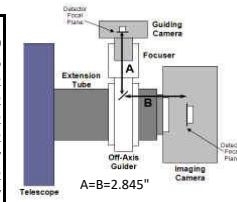

STL CCD, Pyxis & MMOAG	11.09	remaining BF
Focuser (racked in)	3	8.09
Focus position (0 to 1.3")	0.435	7.655
3" Focuser to Pyxis Rotator - 17828	0.235	7.42
Optec Pyxis 3" Camera Rotator	2.4	5.02
Optec Pyxis 3" to SecureFit Adapter - 17835	0.5	4.52
SecureFit Extender - 200377	0.5	4.02
Adapter SecureFit to Monster MOAG - 200394	0.55	3.47
Monster MOAG - MMOAG	1.25	2.22
AstroDon Adapter - MMOAG-STL-L	0.75	1.47
SBIG STL Camera with mounting block	1.47	0