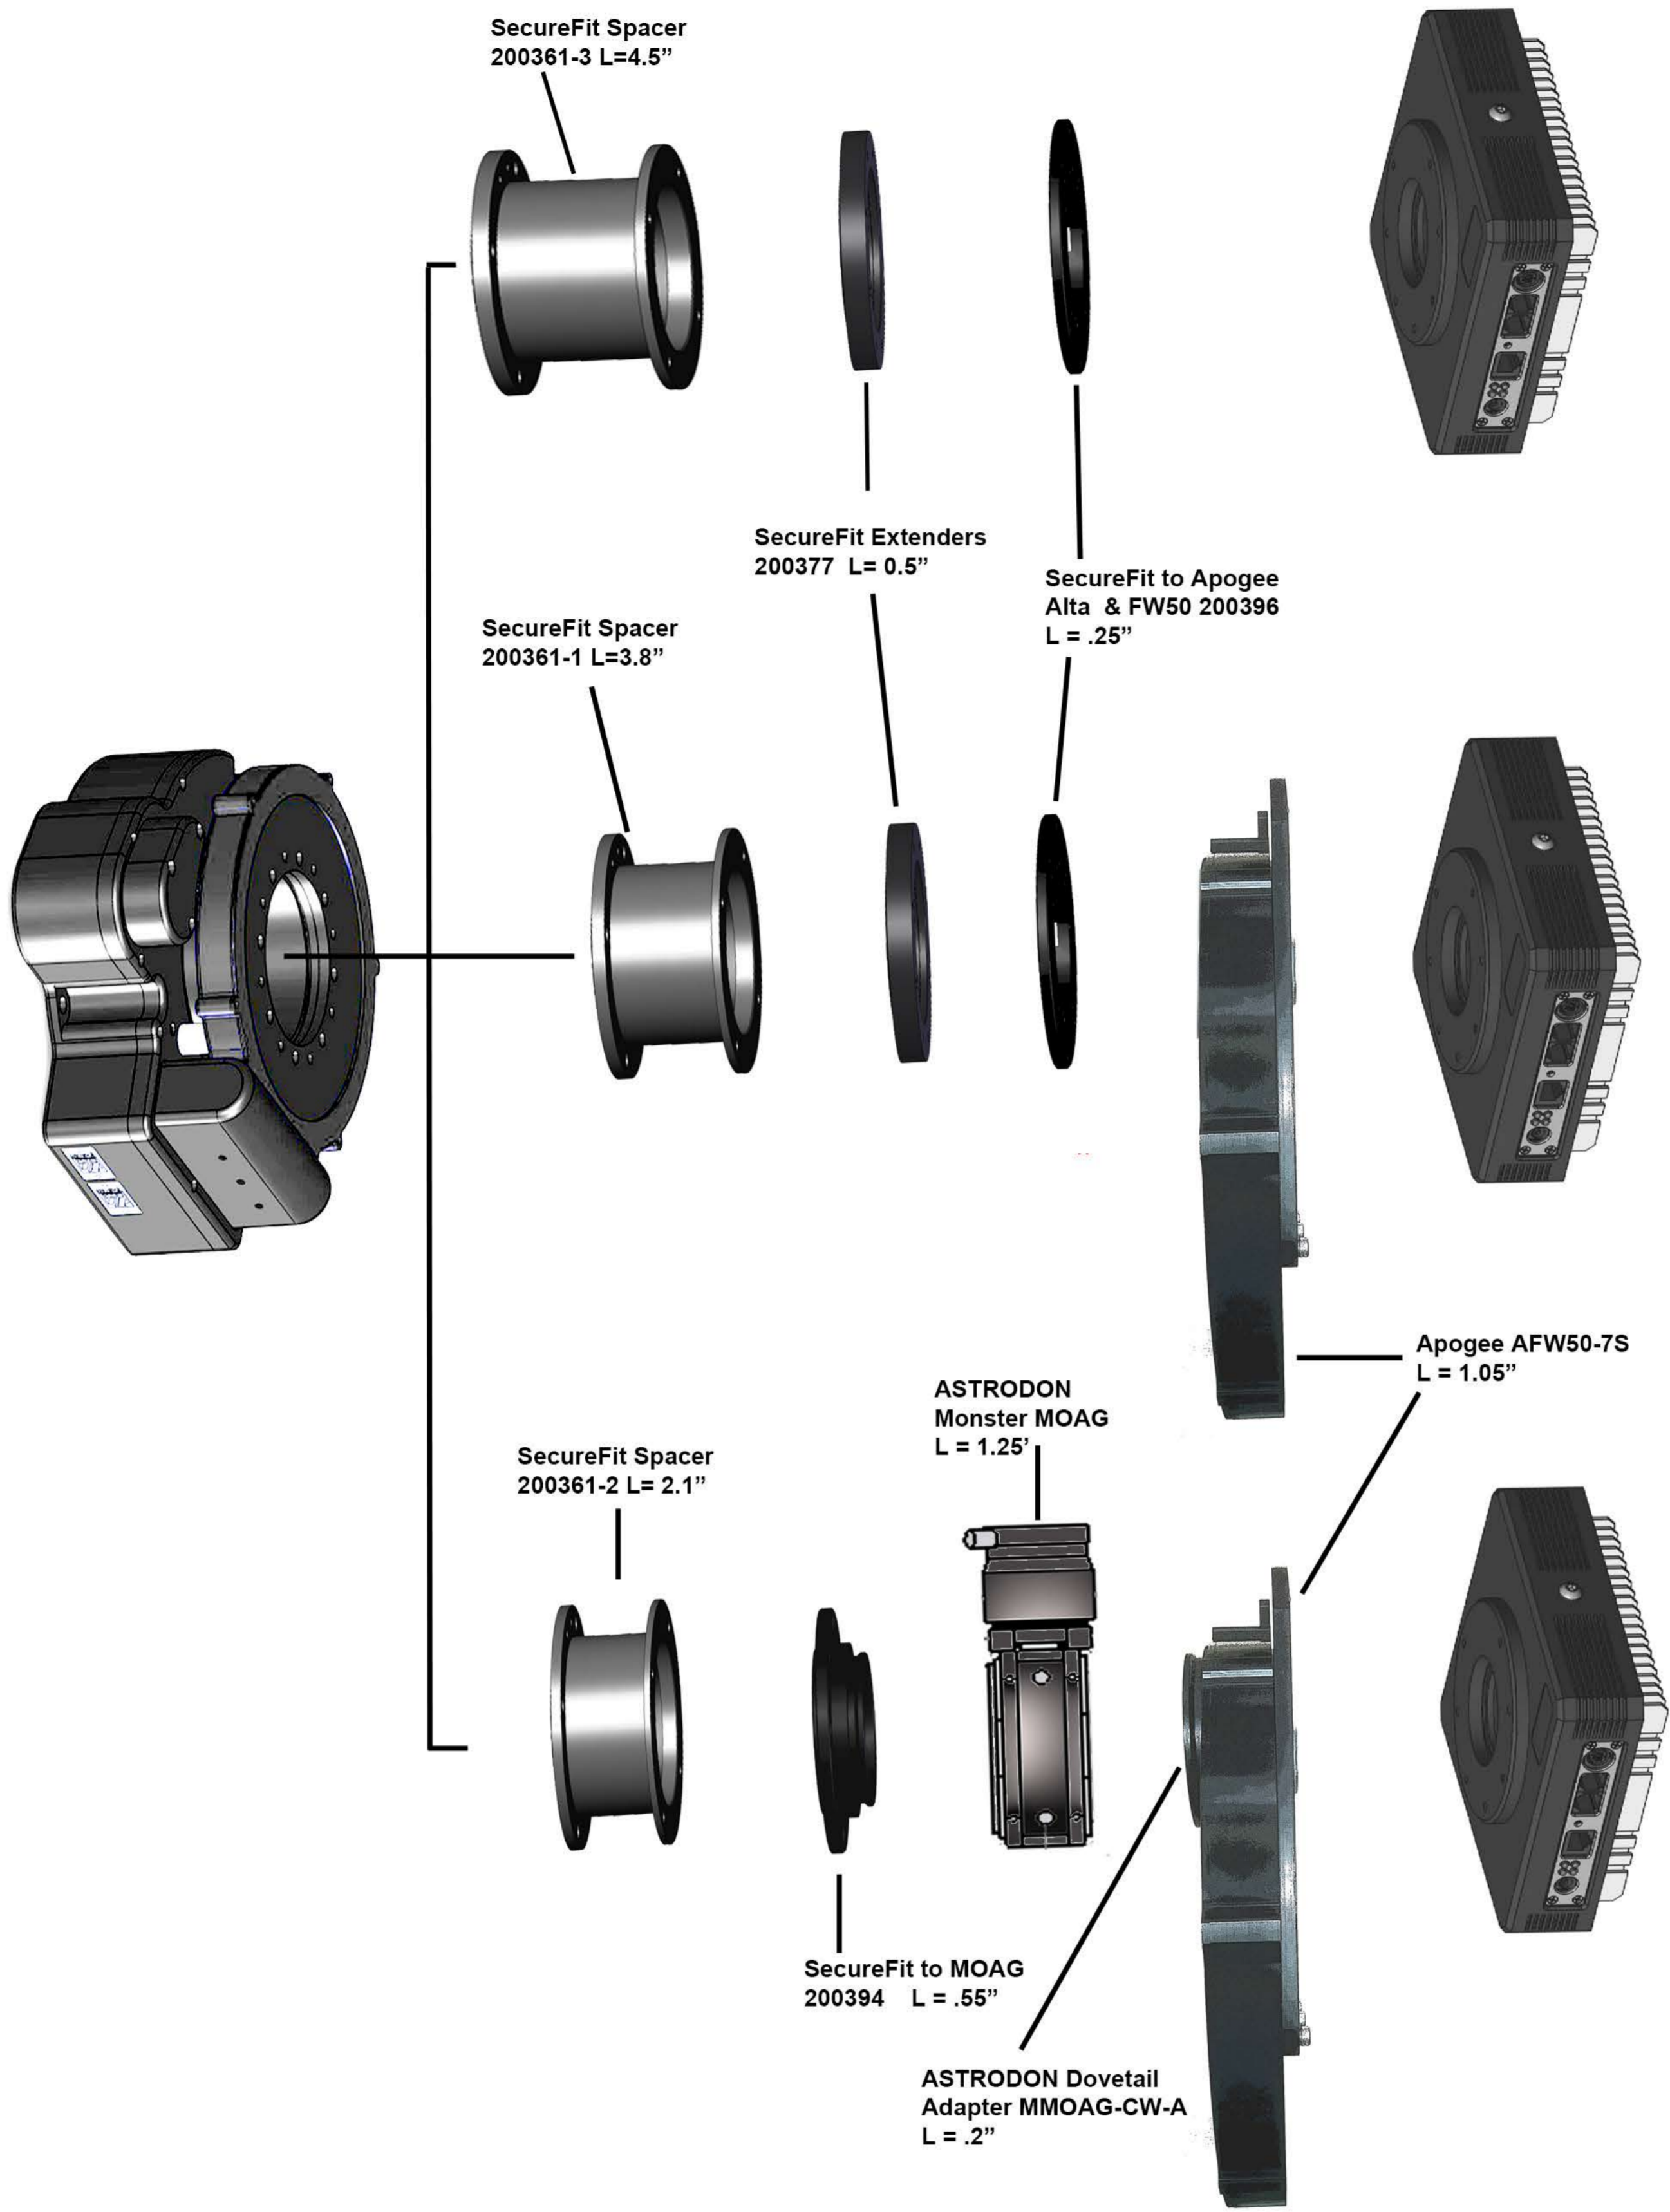

CDK 17" - OPTICAL TRAIN: for Apogee ALTA or ASPEN with FW50 and MMOAG

**Apogee AltaU16M
BF - 1.008" (1.363" for
D9 high cooling)**

IR90 to Apogee Alta, ASPEN	Inches
IR90 (raked in)	3.5
Focus Position (0-1.3")	0.48
SecureFit 4.5" Adapter - 200361-3	4.5
SecureFit CCD Extender - 200377	0.5
SecureFit to Apogee Alta & FW50 - 200396	0.25
Apogee Alta, ASPEN BackFocus	1.01
TOTAL	10.24

IR90 to Apogee Alta (D9 High Cooling)	Inches
IR90 (raked in)	3.5
Focus Position (0-1.3")	0.33
SecureFit 3.8" Adapter - 200361-1	3.8
SecureFit CCD Extender - 200377	0.5
SecureFit CCD Extender - 200377	0.5
SecureFit to Apogee Alta & FW50 - 200396	0.25
Apogee U16M High Cooling BackFocus	1.36
TOTAL	10.24

* For Aspen Camera use 200395-3 instead of 200396

IR90 to Apogee Alta, ASPEN w/Filter Wheel	Inches
IR90 (raked in)	3.5
Focus Position (0-1.3")	0.13
SecureFit 3.8" Adapter - 200361-1	3.8
SecureFit CCD Extender - 200377	0.5
SecureFit to Apogee Alta & FW50 - 200396	0.25
Apogee AFW50-7S	1.05
Apogee Alta, ASPEN BackFocus	1.01
TOTAL	10.24