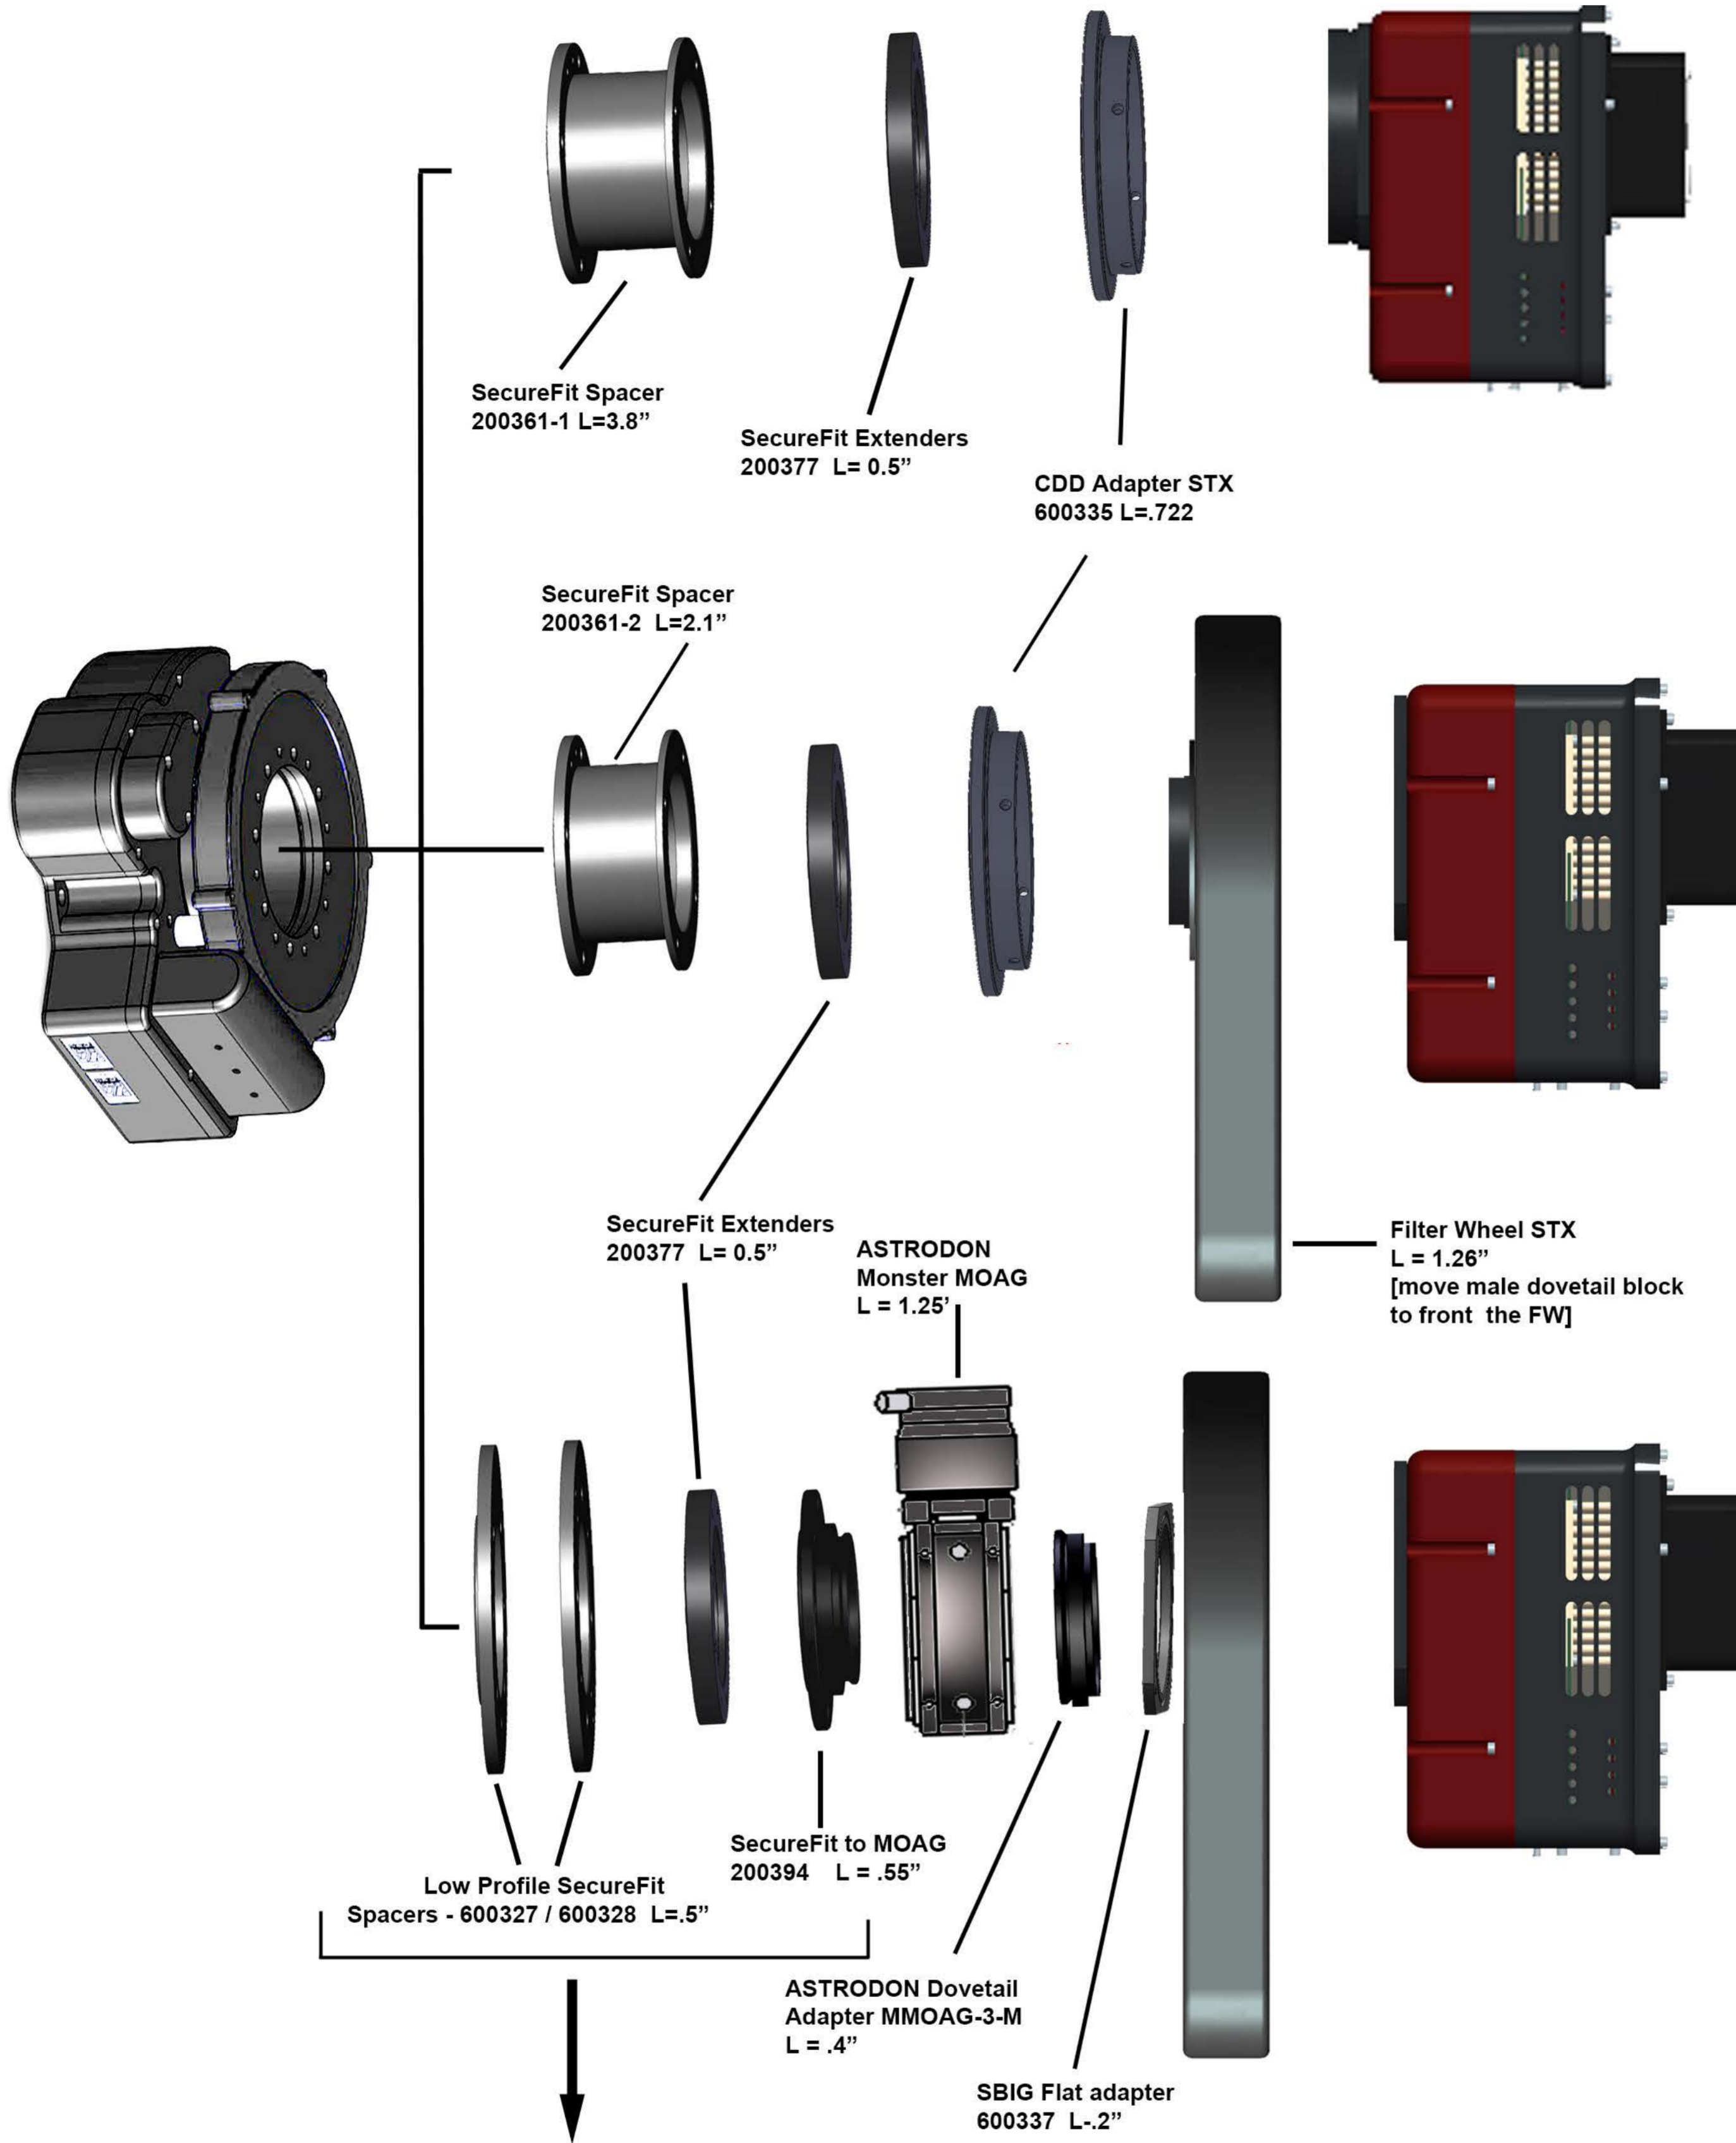

CDK 17 - OPTICAL TRAIN: for SBIG STX, Filter Wheel, MMOAG

**SBIG STX CCD Camera
BF = 1.40"**

IRF to SBIG STX		Inches
IRF Focuser (600180)		3.5
Focuser position (0-1.3")		0.118
CCD Spacer 3.8" - 200361-1		3.8
CCD SecureFit Extender - 200377		0.5
CCD Adapter STX - 600335		0.722
STX Back Focus w/threaded adapter ring attached		1.6
Total		10.24

IRF to SBIG STX & FW-STX		Inches
IRF Focuser (600180)		3.5
Focuser position (0-1.3")		0.568
CCD Spacer 2.1" - 200361-2		2.1
CCD SecureFit Extender - 200377		0.5
CCD Adapter STX - 600335		0.722
FW5-STX Filter Wheel w/threaded adapter ring attached		1.45
STX Back Focus		1.4
Total		10.24

IRF to SBIG STX & FW-STX & MOAG		Inches
IRF Focuser (600180)		3.5
Focuser position (0-1.3")		0.69
Low-Profile spacer - 600327		0.25
Low-Profile spacer - 600328		0.25
CCD SecureFit Extender - 200377		0.5
SecureFit to MOAG Adapter - 200394		0.55
Monster MOAG		1.25
AstroDon Adapter - MMOAG-3-M		0.4
SBIG Flat Adapter - 600337		0.2
FW5-STX Filter Wheel		1.25
STX Back Focus		1.4
Total		10.24