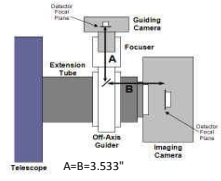

CDK17 - OPTICAL TRAIN: for Apogee Alta, FW50 and MMOAG

ALTA CCD		
3.5" Focuser (racked in)		10.24 remaining BF
3.5" Focuser (racked in)	3	7.24
Focus position (0 to 1.3")	0.482	6.758
SecureFit, 4.5" - 200361-3	4.5	2.258
SecureFit Extender - 200377	0.5	1.758
SecureFit Extender - 200377	0.5	1.258
SecureFit to Apogee Alta & FW50 - 200396	0.25	1.008
Apogee Alta U16M CCD back focus	1.008	0

ALTA D9 High Cooling		
3.5" Focuser (racked in)		10.24 remaining BF
3.5" Focuser (racked in)	3	7.24
Focus position (0 to 1.3")	0.627	6.613
SecureFit, 4.5" - 200361-3	4.5	2.113
SecureFit Extender - 200377	0.5	1.613
SecureFit to Apogee Alta & FW50 - 200396	0.25	1.363
Apogee Alta U16M High Cooling CCD back focus	1.363	0

FW50, ALTA CCD		
3.5" Focuser (racked in)		10.24 remaining BF
3.5" Focuser (racked in)	3	7.24
Focus position (0 to 1.3")	0.53	6.708
SecureFit, 3.8" - 200361-1	3.8	2.908
SecureFit CCD Extender - 200377	0.5	2.408
SecureFit to Apogee Alta & FW50 - 200396	0.25	2.158
Apogee AFW50-7S	1.15	1.008
Apogee Alta U16M CCD back focus	1.008	0

FW50, ALTA D9 High Cooling		
3.5" Focuser (racked in)		10.24 remaining BF
3.5" Focuser (racked in)	3	7.24
Focus position (0 to 1.3")	0.18	7.063
SecureFit, 3.8" - 200361-1	3.8	3.263
SecureFit CCD Extender - 200377	0.5	2.763
SecureFit to Apogee Alta & FW50 - 200396	0.25	2.513
Apogee AFW50-7S	1.15	1.363
Apogee Alta U16M High Cooling CCD back focus	1.363	0

MonsterMOAG, FW50, ALTA		
3.5" Focuser (racked in)		10.24 remaining BF
3.5" Focuser (racked in)	3	7.24
Focus position (0 to 1.3")	0.48	6.758
SecureFit Spacer - 2.1" - 200361-2	2.1	4.658
SecureFit CCD Extender - 200377	0.5	4.158
Adapter SecureFit to Monster MOAG - 200394	0.55	3.608
Monster MOAG - MMOAG	1.25	2.358
AstroDon Adapter - MMOAG-CF-W-A	0.2	2.158
Apogee AFW50-7S	1.15	1.008
Apogee Alta U16M CCD back focus	1.008	0