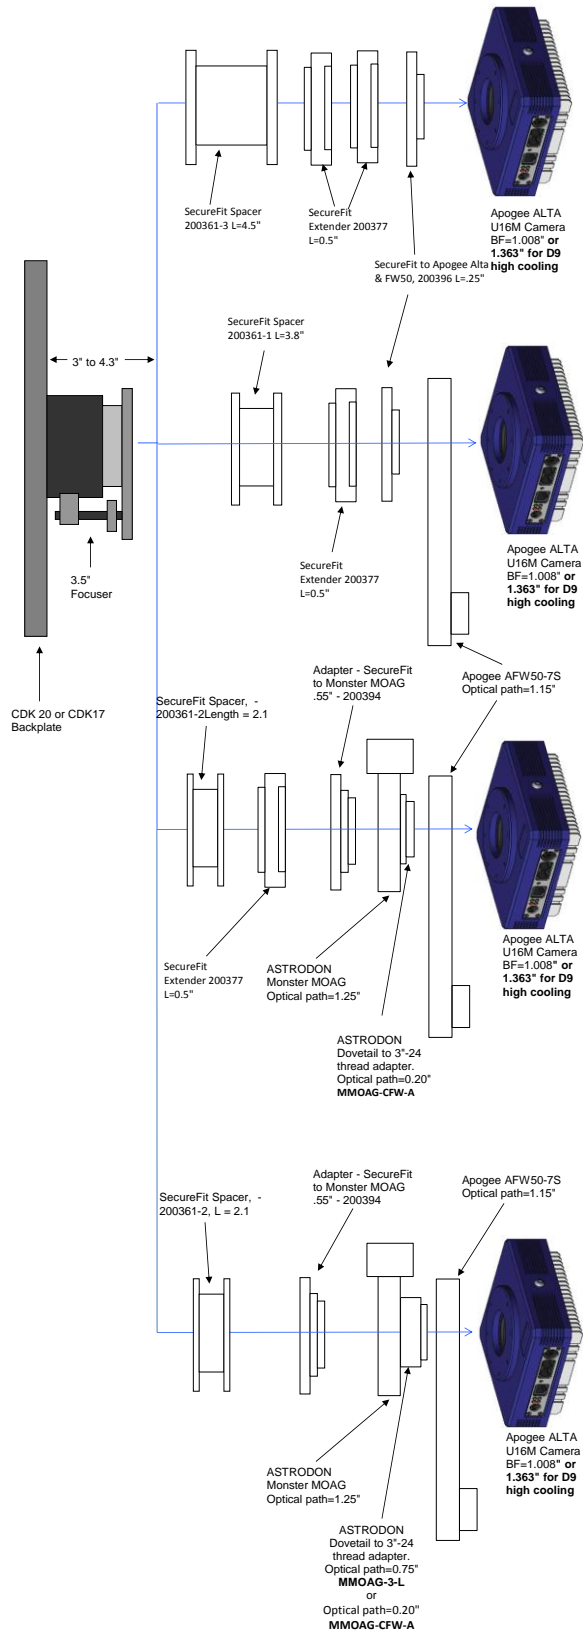

CDK17 - OPTICAL TRAIN: for Apogee Alta, FW50 and MMOAG

ALTA CCD		
3.5" Focuser (racked in)		10.24 remaining BF
3.5" Focuser (racked in)	3	7.24
<b>Focus position (0 to 1.3")</b>	<b>0.482</b>	6.758
SecureFit, 4.5" - 200361-3	4.5	2.258
SecureFit Extender - 200377	0.5	1.758
SecureFit Extender - 200377	0.5	1.258
SecureFit to Apogee Alta & FW50 - 200396	0.25	1.008
Apogee Alta U16M CCD back focus	1.008	0

ALTA D9 High Cooling		
3.5" Focuser (racked in)		10.24 remaining BF
3.5" Focuser (racked in)	3	7.24
<b>Focus position (0 to 1.3")</b>	<b>0.627</b>	6.613
SecureFit, 4.5" - 200361-3	4.5	2.113
SecureFit Extender - 200377	0.5	1.613
SecureFit to Apogee Alta & FW50 - 200396	0.25	1.363
Apogee Alta U16M High Cooling CCD back focus	1.363	0

FW50, ALTA CCD		
3.5" Focuser (racked in)		10.24 remaining BF
3.5" Focuser (racked in)	3	7.24
<b>Focus position (0 to 1.3")</b>	<b>0.53</b>	6.708
SecureFit, 3.8" - 200361-1	3.8	2.908
SecureFit CCD Extender - 200377	0.5	2.408
SecureFit to Apogee Alta & FW50 - 200396	0.25	2.158
Apogee AFW50-7S	1.15	1.008
Apogee Alta U16M CCD back focus	1.008	0

MonsterMOAG, FW50, ALTA		
3.5" Focuser (racked in)		10.24 remaining BF
3.5" Focuser (racked in)	3	7.24
<b>Focus position (0 to 1.3")</b>	<b>0.48</b>	6.758
SecureFit Spacer - 2.1" - 200361-2	2.1	4.658
SecureFit CCD Extender - 200377	0.5	4.158
Adapter SecureFit to Monster MOAG - 200394	0.55	3.608
Monster MOAG - MMOAG	1.25	2.358
AstroDon Adapter - MMOAG-CF-W-A	0.2	2.158
Apogee AFW50-7S	1.15	1.008
Apogee Alta U16M CCD back focus	1.008	0