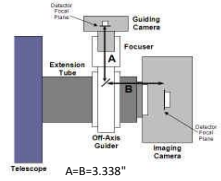

CDK17 - OPTICAL TRAIN: for Apogee Alta, FW50 and MMOAG

ALTA CCD		
3.5" Focuser (racked in)		10.24 remaining BF
3.5" Focuser (racked in)	3	7.24
Focus position (0 to 1.3")	0.482	6.758
SecureFit, 4.5" - 200361-3	4.5	2.258
SecureFit Extender - 200377	0.5	1.758
SecureFit Extender - 200377	0.5	1.258
SecureFit to Apogee Alta & FW50 - 200396	0.25	1.008
Apogee Alta U16M CCD back focus	1.008	0

ALTA D9 High Cooling		
3.5" Focuser (racked in)		10.24 remaining BF
3.5" Focuser (racked in)	3	7.24
Focus position (0 to 1.3")	0.627	6.613
SecureFit, 4.5" - 200361-3	4.5	2.113
SecureFit Extender - 200377	0.5	1.613
SecureFit to Apogee Alta & FW50 - 200396	0.25	1.363
Apogee Alta U16M High Cooling CCD back focus	1.363	0

FW50, ALTA CCD		
3.5" Focuser (racked in)		10.24 remaining BF
3.5" Focuser (racked in)	3	7.24
Focus position (0 to 1.3")	0.53	6.708
SecureFit, 3.8" - 200361-1	3.8	2.908
SecureFit CCD Extender - 200377	0.5	2.408
SecureFit to Apogee Alta & FW50 - 200396	0.25	2.158
Apogee AFW50-7S	1.15	1.008
Apogee Alta U16M CCD back focus	1.008	0

FW50, ALTA D9 High Cooling		
3.5" Focuser (racked in)		10.24 remaining BF
3.5" Focuser (racked in)	3	7.24
Focus position (0 to 1.3")	0.18	7.063
SecureFit, 3.8" - 200361-1	3.8	3.263
SecureFit CCD Extender - 200377	0.5	2.763
SecureFit to Apogee Alta & FW50 - 200396	0.25	2.513
Apogee AFW50-7S	1.15	1.363
Apogee Alta U16M High Cooling CCD back focus	1.363	0

MonsterMOAG, FW50, ALTA		
3.5" Focuser (racked in)		10.24 remaining BF
3.5" Focuser (racked in)	3	7.24
Focus position (0 to 1.3")	0.48	6.758
SecureFit Spacer - 2.1" - 200361-2	2.1	4.658
SecureFit CCD Extender - 200377	0.5	4.158
Adapter SecureFit to Monster MOAG - 200394	0.55	3.608
Monster MOAG - MMOAG	1.25	2.358
AstroDon Adapter - MMOAG-CF-W-A	0.2	2.158
Apogee AFW50-7S	1.15	1.008
Apogee Alta U16M CCD back focus	1.008	0