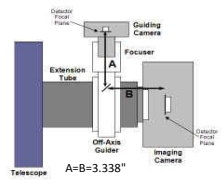

CDK17 - OPTICAL TRAIN: for Apogee Alta, FW50 and MMOAG

ALTA CCD		
3.5" Focuser (racked in)		10.24 remaining BF
3.5" Focuser (racked in)	3	7.24
Focus position (0 to 1.3")	0.482	6.758
SecureFit, 4.5" - 200361-3	4.5	2.258
SecureFit Extender - 200377	0.5	1.758
SecureFit Extender - 200377	0.5	1.258
SecureFit to Apogee Alta & FW50 - 200396	0.25	1.008
Apogee Alta U16M CCD back focus	1.008	0

ALTA D9 High Cooling		
3.5" Focuser (racked in)		10.24 remaining BF
3.5" Focuser (racked in)	3	7.24
Focus position (0 to 1.3")	0.627	6.613
SecureFit, 4.5" - 200361-3	4.5	2.113
SecureFit Extender - 200377	0.5	1.613
SecureFit to Apogee Alta & FW50 - 200396	0.25	1.363
Apogee Alta U16M High Cooling CCD back focus	1.363	0

FW50, ALTA CCD		
3.5" Focuser (racked in)		10.24 remaining BF
3.5" Focuser (racked in)	3	7.24
Focus position (0 to 1.3")	0.53	6.708
SecureFit, 3.8" - 200361-1	3.8	2.908
SecureFit CCD Extender - 200377	0.5	2.408
SecureFit to Apogee Alta & FW50 - 200396	0.25	2.158
Apogee AFW50-7S	1.15	1.008
Apogee Alta U16M CCD back focus	1.008	0

FW50, ALTA D9 High Cooling		
3.5" Focuser (racked in)		10.24 remaining BF
3.5" Focuser (racked in)	3	7.24
Focus position (0 to 1.3")	0.18	7.063
SecureFit, 3.8" - 200361-1	3.8	3.263
SecureFit CCD Extender - 200377	0.5	2.763
SecureFit to Apogee Alta & FW50 - 200396	0.25	2.513
Apogee AFW50-7S	1.15	1.363
Apogee Alta U16M High Cooling CCD back focus	1.363	0

MonsterMOAG, FW50, ALTA		
3.5" Focuser (racked in)		10.24 remaining BF
3.5" Focuser (racked in)	3	7.24
Focus position (0 to 1.3")	0.48	6.758
SecureFit Spacer - 2.1" - 200361-2	2.1	4.658
SecureFit CCD Extender - 200377	0.5	4.158
Adapter SecureFit to Monster MOAG - 200394	0.55	3.608
Monster MOAG - MMOAG	1.25	2.358
AstroDon Adapter - MMOAG-CF-W-A	0.2	2.158
Apogee AFW50-7S	1.15	1.008
Apogee Alta U16M CCD back focus	1.008	0