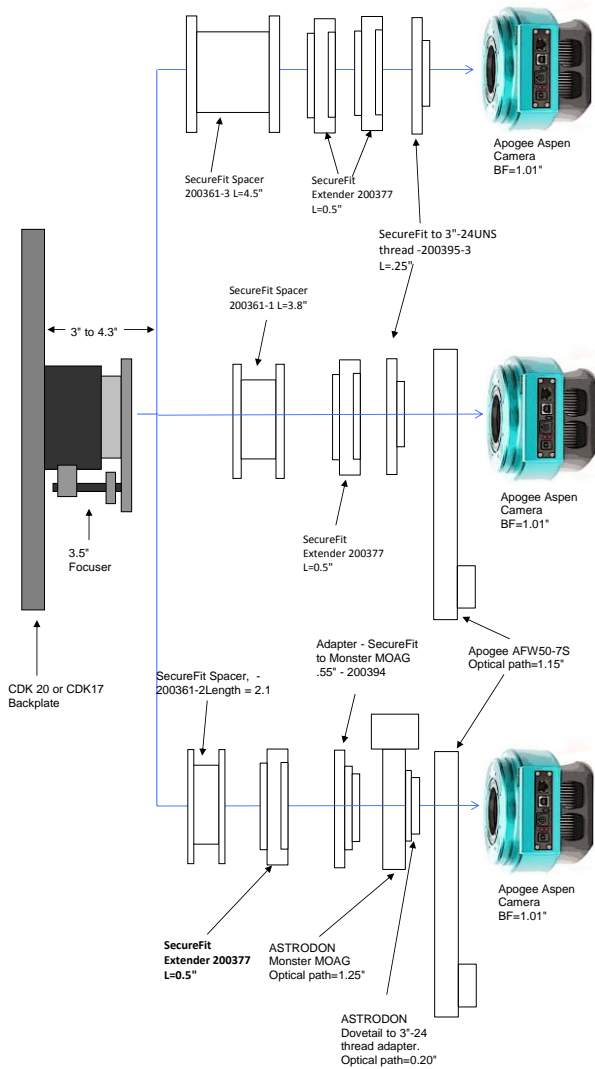

CDK17 - OPTICAL TRAIN: for Aspen, FW50 and MMOAG

Apogee Aspen CCD	10.24	remaining BF
3.5" Focuser (racked in)	3	7.24
Focus position (0 to 1.3")	0.48	6.76
SecureFit, 4.5" - 200361-3	4.5	2.26
SecureFit Extender - 200377	0.5	1.76
SecureFit Extender - 200377	0.5	1.26
SecureFit to 3"-24UNS - 200395-3	0.25	1.01
Apogee Aspen CCD back focus	1.01	0

Apogee Aspen CCD & FW50	10.24	remaining BF
3.5" Focuser (racked in)	3	7.24
Focus position (0 to 1.3")	0.53	6.71
SecureFit, 3.8" - 200361-1	3.8	2.91
SecureFit CCD Extender - 200377	0.5	2.41
SecureFit to 3"-24UNS - 200395-3*	0.25	2.16
Apogee AFW50-75	1.15	1.01
Apogee Aspen CCD back focus	1.01	0

*200396 adapter can also be used to mount to AWF50 filter wheels

Apogee ASPEN CCD, MonsterMOAG, FW50	10.24	remaining BF
3.5" Focuser (racked in)	3	7.24
Focus position (0 to 1.3")	0.48	6.76
SecureFit Spacer - 2.1" - 200361-2	2.1	4.66
SecureFit CCD Extender - 200377	0.5	4.16
Adapter SecureFit to Monster MOAG - 200394	0.55	3.61
Monster MOAG - MMOAG	1.25	2.36
AstroDon Adapter - MMOAG-CFW-A	0.2	2.16
Apogee AFW50-75	1.15	1.01
Apogee Aspen CCD back focus	1.01	0