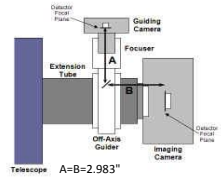

CDK17 - OPTICAL TRAIN: for Apogee Alta, FW50 and MMOAG

ALTA CCD		
3.5" Focuser (racked in)		10.24 remaining BF
3.5" Focuser (racked in)	3	7.24
Focus position (0 to 1.3")	0.482	6.758
SecureFit, 4.5" - 200361-3	4.5	2.258
SecureFit Extender - 200377	0.5	1.758
SecureFit Extender - 200377	0.5	1.258
SecureFit to Apogee Alta & FW50 - 200396	0.25	1.008
Apogee Alta U16M CCD back focus	1.008	0

ALTA D9 High Cooling		
3.5" Focuser (racked in)		10.24 remaining BF
3.5" Focuser (racked in)	3	7.24
Focus position (0 to 1.3")	0.627	6.613
SecureFit, 4.5" - 200361-3	4.5	2.113
SecureFit Extender - 200377	0.5	1.613
SecureFit to Apogee Alta & FW50 - 200396	0.25	1.363
Apogee Alta U16M High Cooling CCD back focus	1.363	0

FW50, ALTA CCD		
3.5" Focuser (racked in)		10.24 remaining BF
3.5" Focuser (racked in)	3	7.24
Focus position (0 to 1.3")	0.53	6.708
SecureFit, 3.8" - 200361-1	3.8	2.908
SecureFit CCD Extender - 200377	0.5	2.408
SecureFit to Apogee Alta & FW50 - 200396	0.25	2.158
Apogee AFW50-7S	1.15	1.008
Apogee Alta U16M CCD back focus	1.008	0

FW50, ALTA D9 High Cooling		
3.5" Focuser (racked in)		10.24 remaining BF
3.5" Focuser (racked in)	3	7.24
Focus position (0 to 1.3")	0.18	7.063
SecureFit, 3.8" - 200361-1	3.8	3.263
SecureFit CCD Extender - 200377	0.5	2.763
SecureFit to Apogee Alta & FW50 - 200396	0.25	2.513
Apogee AFW50-7S	1.15	1.363
Apogee Alta U16M High Cooling CCD back focus	1.363	0

MonsterMOAG, FW50, ALTA		
3.5" Focuser (racked in)		10.24 remaining BF
3.5" Focuser (racked in)	3	7.24
Focus position (0 to 1.3")	0.48	6.758
SecureFit Spacer - 2.1" - 200361-2	2.1	4.658
SecureFit CCD Extender - 200377	0.5	4.158
Adapter SecureFit to Monster MOAG - 200394	0.55	3.608
Monster MOAG - MMOAG	1.25	2.358
AstroDon Adapter - MMOAG-CF-W-A	0.2	2.158
Apogee AFW50-7S	1.15	1.008
Apogee Alta U16M CCD back focus	1.008	0