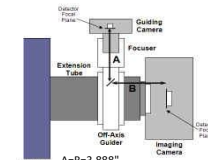

CDK20 and 24 - OPTICAL TRAIN: for Apogee Alta, FW50 and MMOAG

ALTA, CCD	8.81 remaining BF
3.5" Focuser (racked in)	3 5.81
Focus position (0 to 1.3")	0.752 5.058
3.5" to SecureFit, 3.8" - 200361-1	3.8 1.258
SecureFit to Apogee Alta & FW50 - 200396	0.25 1.008
Apogee Alta U16M CCD back focus	1.008 0

ALTA D9 High Cooling	8.81 remaining BF
3.5" Focuser (racked in)	3 5.81
Focus position (0 to 1.3")	0.397 5.413
3.5" to SecureFit, 3.8" - 200361-1	3.8 1.613
SecureFit to Apogee Alta & FW50 - 200396	0.25 1.363
Apogee Alta U16M High Cooling CCD back focus	1.363 0

ALTA, FW50	8.81 remaining BF
3.5" Focuser (racked in)	3 5.81
Focus position (0 to 1.3")	0.802 5.008
3.5" to SecureFit, 2.1" - 200361-2	2.1 2.908
SecureFit CCD Extender - 200377	0.5 2.408
SecureFit to Apogee Alta & FW50 - 200396	0.25 2.158
Apogee AFW50-7S	1.15 1.008
Apogee Alta U16M CCD back focus	1.008 0

MonsterMOAG, FW50, ALTA D9 High Cooling	8.81 remaining BF
3.5" Focuser (racked in)	3 5.81
Focus position (0 to 1.3")	0.447 5.363
3.5" to SecureFit, 2.1" - 200361-2	2.1 3.263
SecureFit CCD Extender - 200377	0.5 2.763
SecureFit to Apogee Alta & FW50 - 200396	0.25 2.513
Apogee AFW50-7S	1.15 1.363
Apogee Alta U16M High Cooling CCD back focus	1.363 0

ALTA, MonsterMOAG, FW50	8.81 remaining BF
3.5" Focuser (racked in)	3 5.81
Focus position (0 to 1.3")	0.652 5.158
Low Profile SecureFit Spacer - 600327 and 600328	0.5 4.658
SecureFit CCD Extender - 200377	0.5 4.158
Adapter SecureFit to Monster MOAG - 200394	0.55 3.608
Monster MOAG - MMOAG	1.25 2.358
AstroDon Adapter - MMOAG-CFW-A	0.2 2.158
Apogee AFW50-7S	1.15 1.008
Apogee Alta U16M CCD back focus	1.008 0