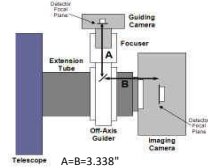

CDK20 and 24 - OPTICAL TRAIN: for Apogee Alta, FW50 and MMOAG

ALTA, CCD	8.81 remaining BF
3.5" Focuser (racked in)	3 5.81
Focus position (0 to 1.3")	0.752 5.058
3.5" to SecureFit, 3.8" - 200361-1	3.8 1.258
SecureFit to Apogee Alta & FW50 - 200396	0.25 1.008
Apogee Alta U16M CCD back focus	1.008 0

ALTA D9 High Cooling	8.81 remaining BF
3.5" Focuser (racked in)	3 5.81
Focus position (0 to 1.3")	0.397 5.413
3.5" to SecureFit, 3.8" - 200361-1	3.8 1.613
SecureFit to Apogee Alta & FW50 - 200396	0.25 1.363
Apogee Alta U16M High Cooling CCD back focus	1.363 0

ALTA, FW50	8.81 remaining BF
3.5" Focuser (racked in)	3 5.81
Focus position (0 to 1.3")	0.802 5.008
3.5" to SecureFit, 2.1" - 200361-2	2.1 2.908
SecureFit CCD Extender - 200377	0.5 2.408
SecureFit to Apogee Alta & FW50 - 200396	0.25 2.158
Apogee AFW50-7S	1.15 1.008
Apogee Alta U16M CCD back focus	1.008 0

MonsterMOAG, FW50, ALTA D9 High Cooling	8.81 remaining BF
3.5" Focuser (racked in)	3 5.81
Focus position (0 to 1.3")	0.447 5.363
3.5" to SecureFit, 2.1" - 200361-2	2.1 3.263
SecureFit CCD Extender - 200377	0.5 2.763
SecureFit to Apogee Alta & FW50 - 200396	0.25 2.513
Apogee AFW50-7S	1.15 1.363
Apogee Alta U16M High Cooling CCD back focus	1.363 0

ALTA, MonsterMOAG, FW50	8.81 remaining BF
3.5" Focuser (racked in)	3 5.81
Focus position (0 to 1.3")	0.652 5.158
Low Profile SecureFit Spacer - 600327 and 600328	0.5 4.658
SecureFit CCD Extender - 200377	0.5 4.158
Adapter SecureFit to Monster MOAG - 200394	0.55 3.608
Monster MOAG - MMOAG	1.25 2.358
AstroDon Adapter - MMOAG-CFW-A	0.2 2.158
Apogee AFW50-7S	1.15 1.008
Apogee Alta U16M CCD back focus	1.008 0