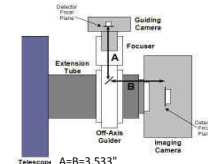

CDK20 and 24 - OPTICAL TRAIN: for Apogee Alta, FW50 and MMOAG

ALTA, CCD	8.81 remaining BF
3.5" Focuser (racked in)	3 5.81
Focus position (0 to 1.3")	0.752 5.058
3.5" to SecureFit, 3.8" - 200361-1	3.8 1.258
SecureFit to Apogee Alta & FW50 - 200396	0.25 1.008
Apogee Alta U16M CCD back focus	1.008 0

ALTA D9 High Cooling	8.81 remaining BF
3.5" Focuser (racked in)	3 5.81
Focus position (0 to 1.3")	0.397 5.413
3.5" to SecureFit, 3.8" - 200361-1	3.8 1.613
SecureFit to Apogee Alta & FW50 - 200396	0.25 1.363
Apogee Alta U16M High Cooling CCD back focus	1.363 0

ALTA, FW50	8.81 remaining BF
3.5" Focuser (racked in)	3 5.81
Focus position (0 to 1.3")	0.802 5.008
3.5" to SecureFit, 2.1" - 200361-2	2.1 2.908
SecureFit CCD Extender - 200377	0.5 2.408
SecureFit to Apogee Alta & FW50 - 200396	0.25 2.158
Apogee AFW50-7S	1.15 1.008
Apogee Alta U16M CCD back focus	1.008 0

MonsterMOAG, FW50, ALTA D9 High Cooling	8.81 remaining BF
3.5" Focuser (racked in)	3 5.81
Focus position (0 to 1.3")	0.447 5.363
3.5" to SecureFit, 2.1" - 200361-2	2.1 3.263
SecureFit CCD Extender - 200377	0.5 2.763
SecureFit to Apogee Alta & FW50 - 200396	0.25 2.513
Apogee AFW50-7S	1.15 1.363
Apogee Alta U16M High Cooling CCD back focus	1.363 0

ALTA, MonsterMOAG, FW50	8.81 remaining BF
3.5" Focuser (racked in)	3 5.81
Focus position (0 to 1.3")	0.652 5.158
Low Profile SecureFit Spacer - 600327 and 600328	0.5 4.658
SecureFit CCD Extender - 200377	0.5 4.158
Adapter SecureFit to Monster MOAG - 200394	0.55 3.608
Monster MOAG - MMOAG	1.25 2.358
AstroDon Adapter - MMOAG-CFW-A	0.2 2.158
Apogee AFW50-7S	1.15 1.008
Apogee Alta U16M CCD back focus	1.008 0