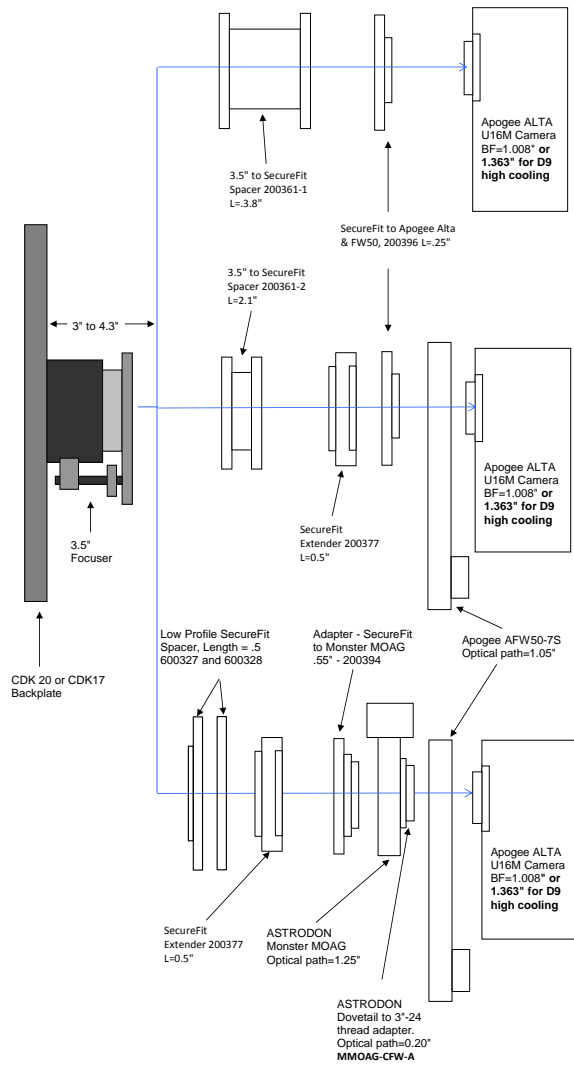

CDK 20, and 24 - OPTICAL TRAIN: for Apogee Alta, FW50 and MMOAG

MonsterMOAG, ALTA	8.81 remaining BF
Rotating Focuser (racked in)	3.5 5.31
Focus position (0 to 1.3")	0.252 5.058
3.5" to SecureFit, 3.8" - 200361-1	3.8 1.258
SecureFit to Apogee Alta & FW50 - 200396	0.25 1.008
Apogee Alta U16M CCD back focus	1.008 0

MonsterMOAG, ALTA D9 High Cooling	8.81 remaining BF
Rotating Focuser (racked in)	3.5 5.31
Focus position (0 to 1.3")	0.597 4.713
3.5" to SecureFit, 2.1" - 200361-2	2.1 2.613
SecureFit CCD Extender - 200377	0.5 2.113
SecureFit CCD Extender - 200377	0.5 1.613
SecureFit to Apogee Alta & FW50 - 200396	0.25 1.363
Apogee Alta U16M High Cooling CCD back focus	1.363 0

MonsterMOAG, FW50, ALTA	8.81 remaining BF
3.5" Focuser (racked in)	3.5 5.31
Focus position (0 to 1.3")	0.402 4.908
3.5" to SecureFit, 2.1" - 200361-2	2.1 2.808
SecureFit CCD Extender - 200377	0.5 2.308
SecureFit to Apogee Alta & FW50 - 200396	0.25 2.058
Apogee AFW50-7S	1.05 1.008
Apogee Alta U16M CCD back focus	1.008 0

MonsterMOAG, FW50, ALTA D9 High Cooling	8.81 remaining BF
3.5" Focuser (racked in)	3.5 5.31
Focus position (0 to 1.3")	0.547 4.763
3.5" to SecureFit, 2.1" - 200361-2	2.1 2.663
SecureFit CCD Extender - 200377	0 2.663
SecureFit to Apogee Alta & FW50 - 200396	0.25 2.413
Apogee AFW50-7S	1.05 1.363
Apogee Alta U16M High Cooling CCD back focus	1.363 0

MonsterMOAG, FW50, ALTA	8.81 remaining BF
3.5" Focuser (racked in)	3.5 5.31
Focus position (0 to 1.3")	0.252 5.058
Low Profile SecureFit Spacer - 600327 and 600328	0.5 4.558
SecureFit CCD Extender - 200377	0.5 4.058
Adapter SecureFit to Monster MOAG - 200394	0.55 3.508
Monster MOAG - MMOAG	1.25 2.258
AstroDon Adapter - MMOAG-CF-W-A	0.2 2.058
Apogee AFW50-7S	1.05 1.008
Apogee Alta U16M CCD back focus	1.008 0

MonsterMOAG, FW50, ALTA D9 High Cooling	8.81 remaining BF
3.5" Focuser (racked in)	3.5 5.31
Focus position (0 to 1.3")	0.397 4.913
Low Profile SecureFit Spacer - 600327 and 600328	0.5 4.413
SecureFit CCD Extender - 200377	0 4.413
Adapter SecureFit to Monster MOAG - 200394	0.55 3.863
Monster MOAG - MMOAG	1.25 2.613
AstroDon dovetail to 3"-24 thread adapter, Optical path=0.20" MMOAG-CF-W-A	0.2 2.413
Apogee AFW50-7S	1.05 1.363
Apogee Alta U16M High Cooling CCD back focus	1.363 0

MonsterMOAG, FW50, ALTA	8.81 remaining BF
3.5" Focuser (racked in)	3.5 5.31
Focus position (0 to 1.3")	0.202 5.108
Low Profile SecureFit Spacer - 200383	0.5 4.608
SecureFit CCD Extender - 200377	0.5 4.108
Adapter SecureFit to Monster MOAG - 200394	0.55 3.558
Monster MOAG - MMOAG	1.25 2.308
Adapter, AstroDon dovetail to 3"-24 MMOAG-3-L	0.75 1.558
Apogee AFW50-7S	1.05 0.508
Apogee Alta U16M CCD back focus	1.008 -0.5