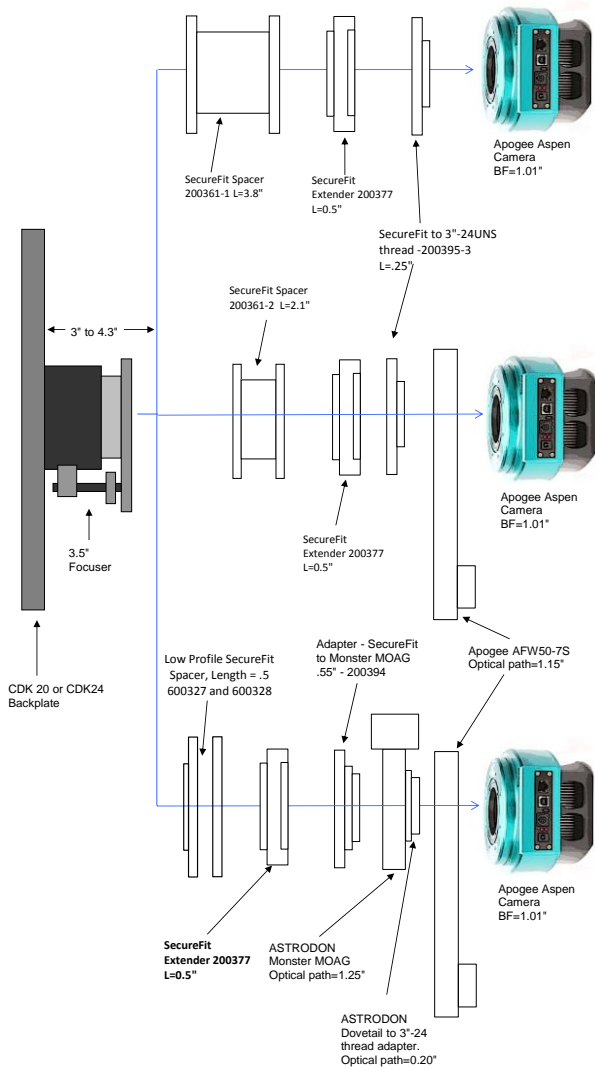

CDK20/24 - OPTICAL TRAIN: for Aspen, FW50 and MMOAG

Apogee Aspen CCD	8.81 remaining BF
3.5" Focuser (racked in)	3
Focus position (0 to 1.3")	0.25
SecureFit, 3.8" - 200361-1	3.8
SecureFit Extender - 200377	0.5
SecureFit to 3"-24UNS - 200395-3	0.25
Apogee Aspen CCD back focus	1.01

Apogee Aspen CCD & FW50	8.81 remaining BF
3.5" Focuser (racked in)	3
Focus position (0 to 1.3")	0.8
SecureFit, 2.1" - 200361-2	2.1
SecureFit CCD Extender - 200377	0.5
SecureFit to 3"-24UNS - 200395-3*	0.25
Apogee AFW50-75	1.15
Apogee Aspen CCD back focus	1.01

*200396 adapter can also be used to mount to AWF50 filter wheels

Apogee ASPEN CCD, MonsterMOAG, FW50	8.81 remaining BF
3.5" Focuser (racked in)	3
Focus position (0 to 1.3")	0.65
Low Profile SecureFit Spacer - 600327 and 600328	0.5
SecureFit CCD Extender - 200377	0.5
Adapter SecureFit to Monster MOAG - 200394	0.55
Monster MOAG - MMOAG	1.25
AstroDon Adapter - MMOAG-CFW-A	0.2
Apogee AFW50-75	1.15
Apogee Aspen CCD back focus	1.01