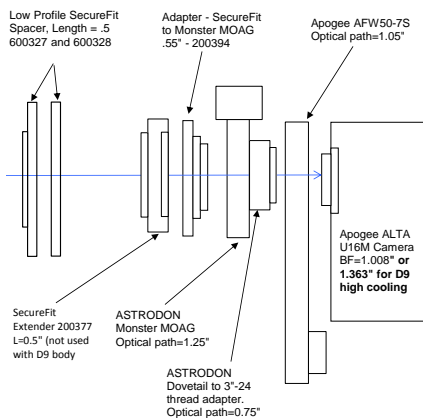

CDK 20, and 24 - OPTICAL TRAIN: for Apogee Alta, FW50 and MMOAG

MonsterMOAG, ALTA	8.81 remaining BF
Rotating Focuser (racked in)	3.5 5.31
Focus position (0 to 1.3")	0.252 5.058
3.5" to SecureFit, 3.8" - 200361-1	3.8 1.258
SecureFit to Apogee Alta & FW50 - 200396	0.25 1.008
Apogee Alta U16M CCD back focus	1.008 0

MonsterMOAG, ALTA D9 High Cooling	8.81 remaining BF
Rotating Focuser (racked in)	3.5 5.31
Focus position (0 to 1.3")	0.597 4.713
3.5" to SecureFit, 2.1" - 200361-2	2.1 2.613
SecureFit CCD Extender - 200377	0.5 2.113
SecureFit CCD Extender - 200377	0.5 1.613
SecureFit to Apogee Alta & FW50 - 200396	0.25 1.363
Apogee Alta U16M High Cooling CCD back focus	1.363 0

MonsterMOAG, FW50, ALTA	8.81 remaining BF
3.5" Focuser (racked in)	3.5 5.31
Focus position (0 to 1.3")	0.402 4.908
3.5" to SecureFit, 2.1" - 200361-2	2.1 2.808
SecureFit CCD Extender - 200377	0.5 2.308
SecureFit to Apogee Alta & FW50 - 200396	0.25 2.058
Apogee AFW50-7S	1.05 1.008
Apogee Alta U16M CCD back focus	1.008 0

MonsterMOAG, FW50, ALTA D9 High Cooling	8.81 remaining BF
3.5" Focuser (racked in)	3.5 5.31
Focus position (0 to 1.3")	0.547 4.763
3.5" to SecureFit, 2.1" - 200361-2	2.1 2.663
SecureFit CCD Extender - 200377	0 2.663
SecureFit to Apogee Alta & FW50 - 200396	0.25 2.413
Apogee AFW50-7S	1.05 1.363
Apogee Alta U16M High Cooling CCD back focus	1.363 0

MonsterMOAG, FW50, ALTA	8.81 remaining BF
3.5" Focuser (racked in)	3.5 5.31
Focus position (0 to 1.3")	0.252 5.058
Low Profile SecureFit Spacer - 600327 and 600328	0.5 4.558
SecureFit CCD Extender - 200377	0.5 4.058
Adapter SecureFit to Monster MOAG - 200394	0.55 3.508
Monster MOAG - MMOAG	1.25 2.258
AstroDon Adapter - MMOAG-CF-W-A	0.2 2.058
Apogee AFW50-7S	1.05 1.008
Apogee Alta U16M CCD back focus	1.008 0

MonsterMOAG, FW50, ALTA D9 High Cooling	8.81 remaining BF
3.5" Focuser (racked in)	3.5 5.31
Focus position (0 to 1.3")	0.397 4.913
Low Profile SecureFit Spacer - 600327 and 600328	0.5 4.413
SecureFit CCD Extender - 200377	0 4.413
Adapter SecureFit to Monster MOAG - 200394	0.55 3.863
Monster MOAG - MMOAG	1.25 2.613
AstroDon dovetail to 3"-24 thread adapter, Optical path=0.20" MMOAG-CF-W-A	0.2 2.413
Apogee AFW50-7S	1.05 1.363
Apogee Alta U16M High Cooling CCD back focus	1.363 0

MonsterMOAG, FW50, ALTA	8.81 remaining BF
3.5" Focuser (racked in)	3.5 5.31
Focus position (0 to 1.3")	0.202 5.108
Low Profile SecureFit Spacer - 200383	0.5 4.608
SecureFit CCD Extender - 200377	0.5 4.108
Adapter SecureFit to Monster MOAG - 200394	0.55 3.558
Monster MOAG - MMOAG	1.25 2.308
Adapter, AstroDon dovetail to 3"-24 MMOAG-3-L	0.75 1.558
Apogee AFW50-7S	1.05 0.508
Apogee Alta U16M CCD back focus	1.008 -0.5