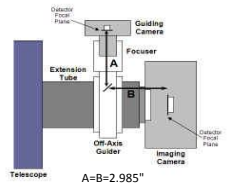

Apogee Aspen CCD	8.81 remaining BF
3.5" Focuser (racked in)	3
Focus position (0 to 1.3")	0.25
SecureFit, 3.8" - 200361-1	3.8
SecureFit Extender - 200377	0.5
SecureFit to 3"-24UNS - 200395-3	0.25
Apogee Aspen CCD back focus	1.01

Apogee Aspen CCD & FW50	8.81 remaining BF
3.5" Focuser (racked in)	3
Focus position (0 to 1.3")	0.8
SecureFit, 2.1" - 200361-2	2.1
SecureFit CCD Extender - 200377	0.5
SecureFit to 3"-24UNS - 200395-3*	0.25
Apogee AFW50-75	1.15
Apogee Aspen CCD back focus	1.01

*200396 adapter can also be used to mount to AWF50 filter wheels

Apogee ASPEN CCD, MonsterMOAG, FW50	8.81 remaining BF
3.5" Focuser (racked in)	3
Focus position (0 to 1.3")	0.65
Low Profile SecureFit Spacer - 600327 and 600328	0.5
SecureFit CCD Extender - 200377	0.5
Adapter SecureFit to Monster MOAG - 200394	0.55
Monster MOAG - MMOAG	1.25
AstroDon Adapter - MMOAG-CFW-A	0.2
Apogee AFW50-75	1.15
Apogee Aspen CCD back focus	1.01