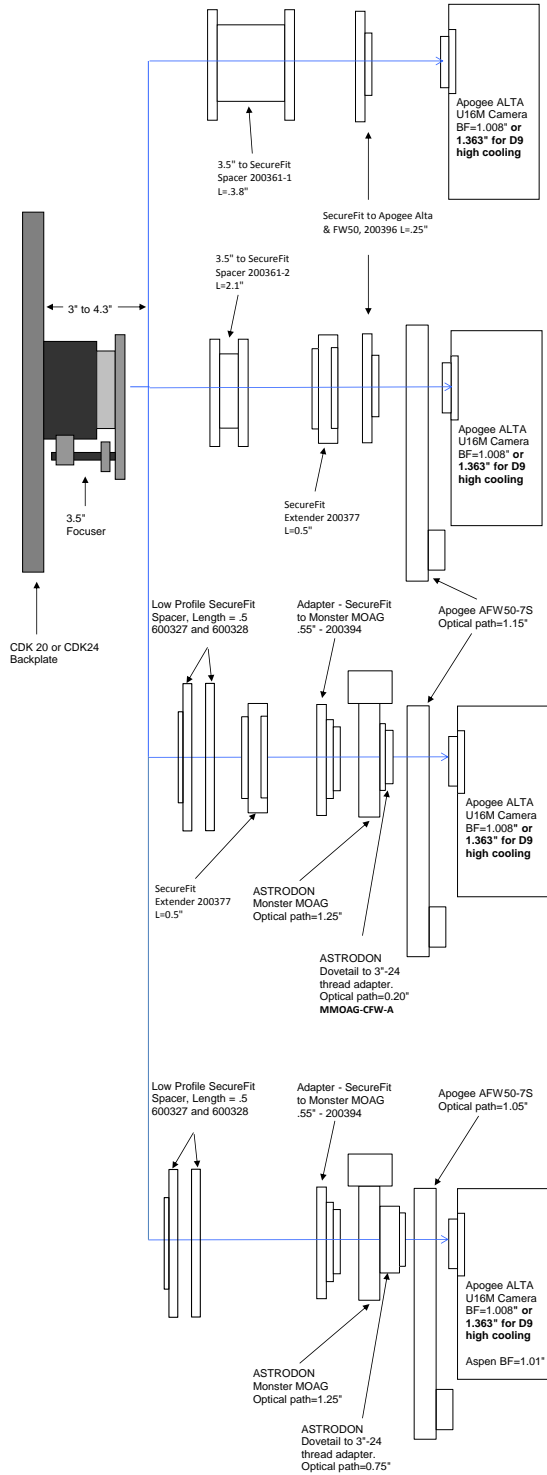

CDK20 and 24 - OPTICAL TRAIN: for Apogee Alta, FW50 and MMOAG

ALTA, CCD	8.81 remaining BF
3.5" Focuser (racked in)	3 5.81
Focus position (0 to 1.3")	0.752 5.058
3.5" to SecureFit, 3.8" - 200361-1	3.8 1.258
SecureFit to Apogee Alta & FW50 - 200396	0.25 1.008
Apogee Alta U16M CCD back focus	1.008 0

ALTA D9 High Cooling	8.81 remaining BF
3.5" Focuser (racked in)	3 5.81
Focus position (0 to 1.3")	0.397 5.413
3.5" to SecureFit, 3.8" - 200361-1	3.8 1.613
SecureFit to Apogee Alta & FW50 - 200396	0.25 1.363
Apogee Alta U16M High Cooling CCD back focus	1.363 0

ALTA, FW50	8.81 remaining BF
3.5" Focuser (racked in)	3 5.81
Focus position (0 to 1.3")	0.802 5.008
3.5" to SecureFit, 2.1" - 200361-2	2.1 2.908
SecureFit CCD Extender - 200377	0.5 2.408
SecureFit to Apogee Alta & FW50 - 200396	0.25 2.158
Apogee AFW50-7S	1.15 1.008
Apogee Alta U16M CCD back focus	1.008 0