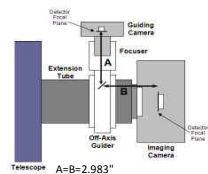

CDK20 and 24 - OPTICAL TRAIN: for Apogee Alta, FW50 and MMOAG

ALTA, CCD	8.81 remaining BF
3.5" Focuser (racked in)	3 5.81
Focus position (0 to 1.3")	0.752 5.058
3.5" to SecureFit, 3.8" - 200361-1	3.8 1.258
SecureFit to Apogee Alta & FW50 - 200396	0.25 1.008
Apogee Alta U16M CCD back focus	1.008 0

ALTA D9 High Cooling	8.81 remaining BF
3.5" Focuser (racked in)	3 5.81
Focus position (0 to 1.3")	0.397 5.413
3.5" to SecureFit, 3.8" - 200361-1	3.8 1.613
SecureFit to Apogee Alta & FW50 - 200396	0.25 1.363
Apogee Alta U16M High Cooling CCD back focus	1.363 0

ALTA, FW50	8.81 remaining BF
3.5" Focuser (racked in)	3 5.81
Focus position (0 to 1.3")	0.802 5.008
3.5" to SecureFit, 2.1" - 200361-2	2.1 2.908
SecureFit CCD Extender - 200377	0.5 2.408
SecureFit to Apogee Alta & FW50 - 200396	0.25 2.158
Apogee AFW50-7S	1.15 1.008
Apogee Alta U16M CCD back focus	1.008 0

MonsterMOAG, FW50, ALTA D9 High Cooling	8.81 remaining BF
3.5" Focuser (racked in)	3 5.81
Focus position (0 to 1.3")	0.447 5.363
3.5" to SecureFit, 2.1" - 200361-2	2.1 3.263
SecureFit CCD Extender - 200377	0.5 2.763
SecureFit to Apogee Alta & FW50 - 200396	0.25 2.513
Apogee AFW50-7S	1.15 1.363
Apogee Alta U16M High Cooling CCD back focus	1.363 0

ALTA, MonsterMOAG, FW50	8.81 remaining BF
3.5" Focuser (racked in)	3 5.81
Focus position (0 to 1.3")	0.652 5.158
Low Profile SecureFit Spacer - 600327 and 600328	0.5 4.658
SecureFit CCD Extender - 200377	0.5 4.158
Adapter SecureFit to Monster MOAG - 200394	0.55 3.608
Monster MOAG - MMOAG	1.25 2.358
AstroDon Adapter - MMOAG-CFW-A	0.2 2.158
Apogee AFW50-7S	1.15 1.008
Apogee Alta U16M CCD back focus	1.008 0