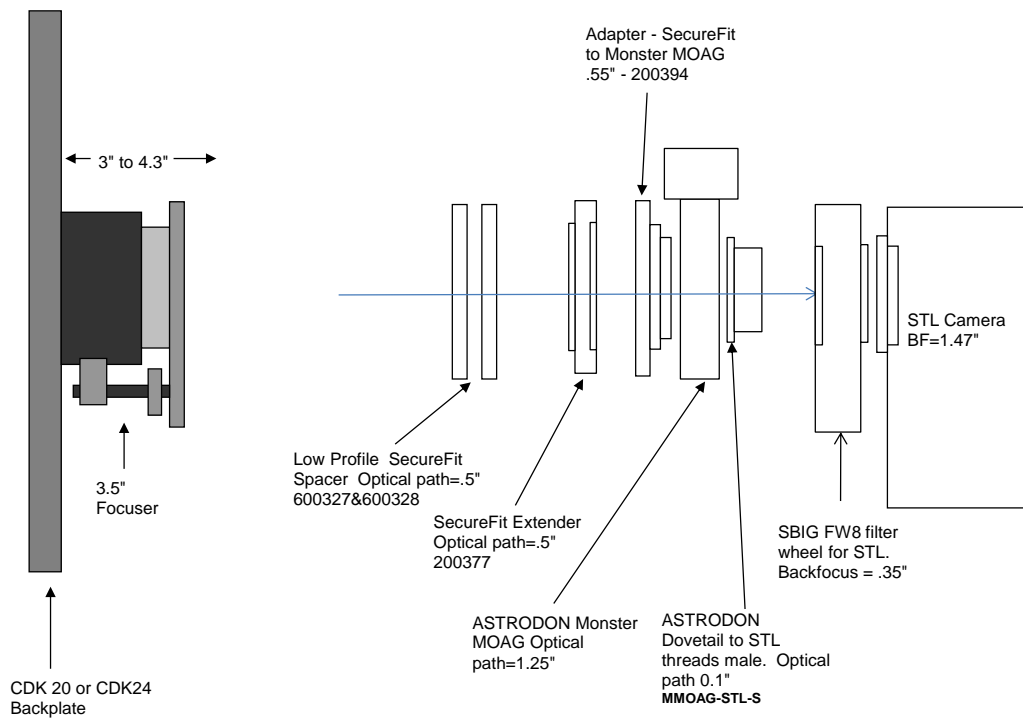

PLANEWAVE INSTRUMENTS
CDK 20 AND 24 SPACERS FOR STL CAMERAS

STL camera and MMOAG		8.81 remaining BF
Focuser racked in	3	5.81
Focuser position (0-1.3")	0.59	5.22
LowProfile SecureFit Spacer - 0.5", 600327&600328	0.5	4.72
SecureFit 1/2" Spacer - 200377	0.5	4.22
SecureFit 1/2" Spacer - 200377	0.5	3.72
CCD SecureFit to MMOAG - 200394	0.55	3.17
AstroDon part - MMOAG	1.25	1.92
AstroDon part - MMOAG-STL-S	0.1	1.82
Filter Wheel, FW8	0.35	1.47
SLT Back Focus	1.47	0