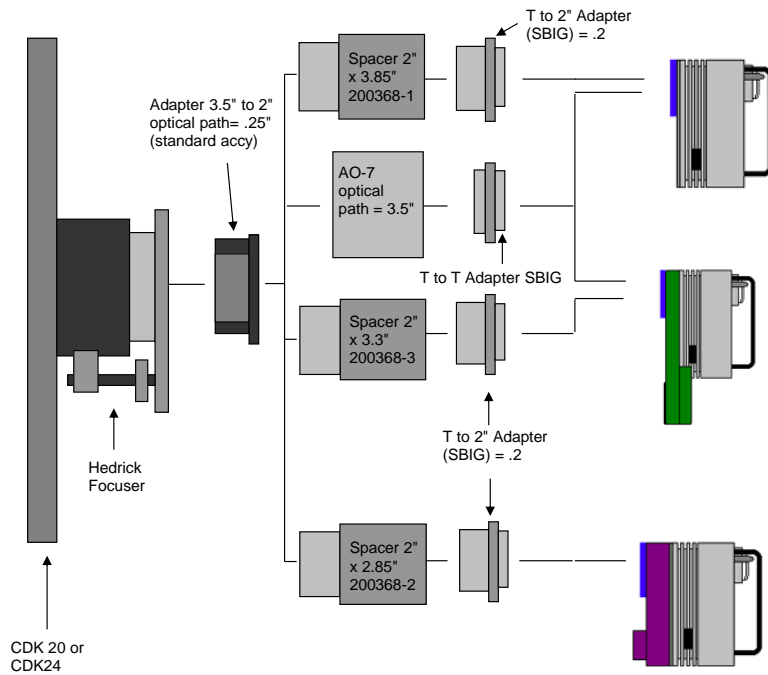

PLANEWAVE INSTRUMENTS
CDK20 & 24 SECUREFIT CCD SPACERS FOR ST CAMERAS

ST Camera, no filter wheel		8.81 remaining BF
Focuser racked in	3	5.81
Focuser Position (0 - 1.3")	0.498	5.312
Adapter, 3 to 2 (standard accy)	0.25	5.062
CCD 2" Spacer x 3.85" - 200368-1	3.85	1.212
T to 2 Adapter (SBIG)	0.2	1.012
ST Back Focus (with D-Block)	1.012	0

ST Camera with CFW10 w/ D-Block		8.81 remaining BF
Focuser racked in	3	5.81
Focuser Position (0 - 1.3")	0.468	5.342
Adapter, 3 to 2 (standard accy)	0.25	5.092
CCD 2" SPACER x 3.3" - 200368-3	3.3	1.792
T to 2 Adapter (SBIG)	0.2	1.592
ST Back Focus (with D-Block)	1.592	0

ST Camera with CFW8 w/ D-Block		8.81 remaining BF
Focuser racked in	3	5.81
Focuser Position (0 - 1.3")	0.498	5.312
Adapter, 3 to 2 (standard accy)	0.25	5.062
CCD 2" SPACER x 2.85" - 200368-2	2.85	2.212
T to 2 Adapter (SBIG)	0.2	2.012
ST Back Focus (with D-Block)	2.012	0

ST Camera + AO-7		8.81 remaining BF
Focuser racked in	3	5.81
Focuser Position (0 - 1.3")	0.85	4.96
Adapter, 3 to 2	0.25	4.71
T to T Adapter (SBIG)	0.2	4.51
ST + AO-7 backfocus	4.51	0

ST + CFW10 + AO-7		8.81 remaining BF
Focuser racked in	3	5.81
Focuser Position (0 - 1.3")	0.27	5.54
Adapter, 3 to 2	0.25	5.29
T to T Adapter (SBIG)	0.2	5.09
ST + AO-7 backfocus	5.09	0

DOES NOT HAVE ENOUGH BACK FOCUS

ST + CFW8 + AO-7		8.81 remaining BF
Focuser racked in	3	5.81
Focuser Position (0 - 1.3")	0	5.81
Adapter, 3 to 2	0.25	5.56
T to 2 Adapter (SBIG)	0.2	5.36
ST + AO-7 backfocus	5.51	-0.15