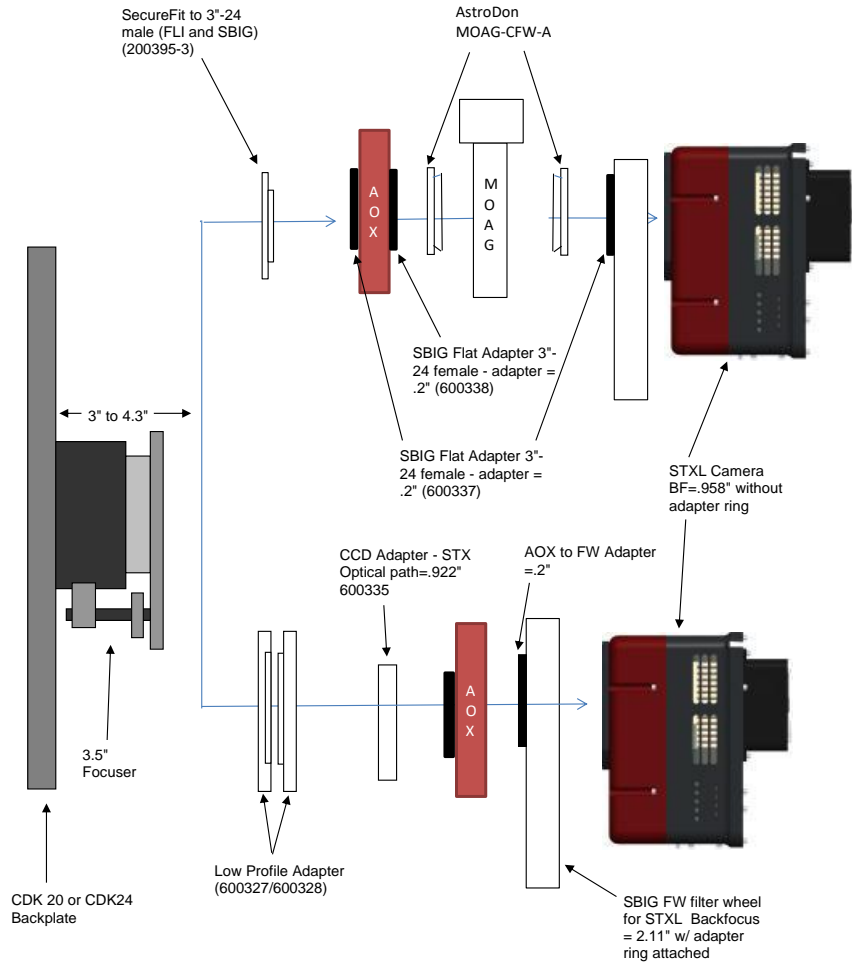

PLANEWAVE INSTRUMENTS
CDK20/24 SPACERS FOR STXL CAMERAS & AO-X

STXL camera and MMOAG &FW8S-STXL		8.81 remaining BF
Focuser racked in	3	5.81
Focuser position (0-1.3")	0.407	5.403
SecureFit to 3"-24 male (FLI and SBIG) - 200395-3	0.25	5.153
SBIG Flat Adapter - 3"-24 female - 600337	0.2	4.953
AO-X	1.18	3.773
SBIG Flat Adapter -600338	0.2	3.573
AstroDon MOAG-CFW-A	0.2	3.373
AstroDon- MMOAG	1.25	2.123
AstroDon MOAG-CFW-A	0.2	1.923
SBIG Flat Adapter - 600337	0.2	1.723
STXL w/filter wheel FW8S-STXL	1.723	0