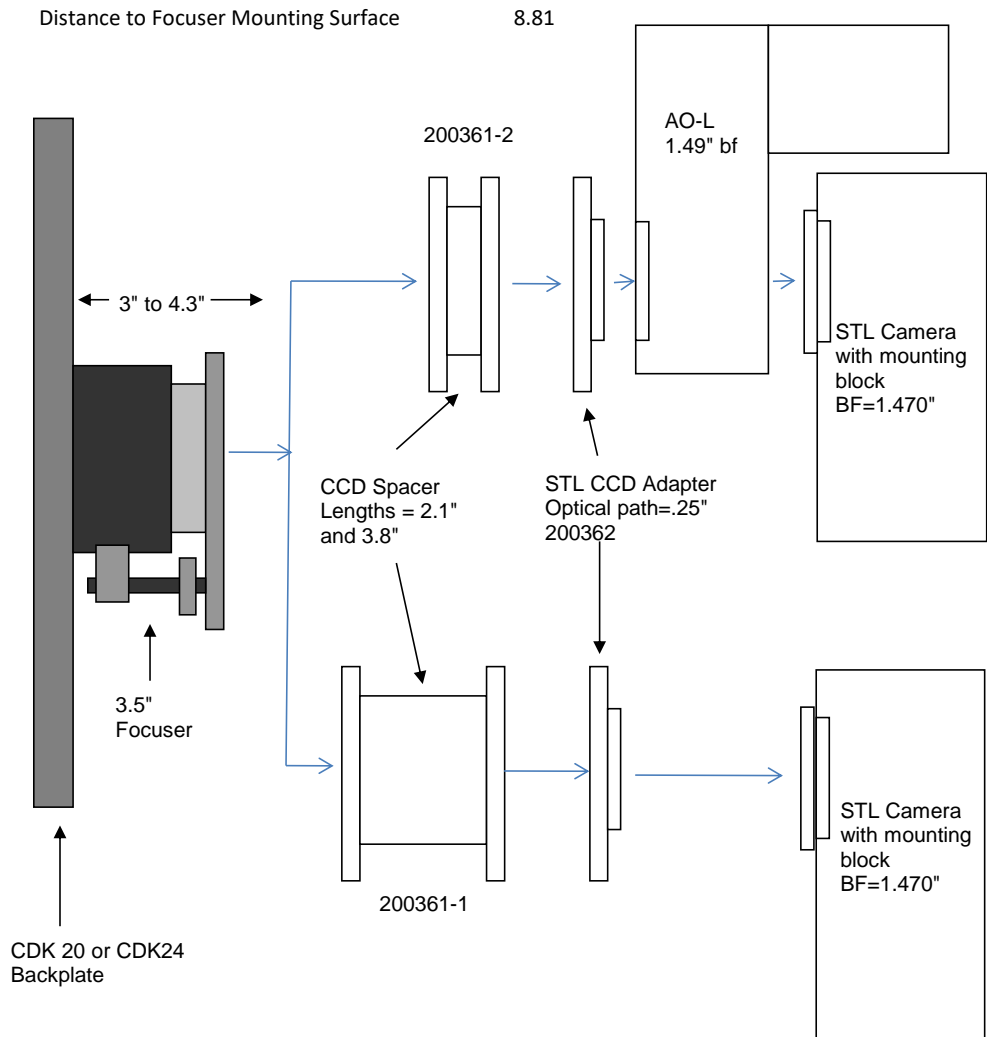

PLANEWAVE INSTRUMENTS
CDK20, 24 SECUREFIT SPACERS FOR STL CAMERAS

STL and AO-L	8.81 remaining BF	
Focuser racked in	3	5.81
Focuser position (0-1.3")	0.5	5.31
CCD Spacer 2.1 - 200361-2	2.1	3.21
CCD Adapter STL - 200362	0.25	2.96
AO-L	1.49	1.47
STL Back Focus	1.47	0

STL Camera Alone	8.81 remaining BF	
Focuser racked in	3	5.81
Focuser position (0-1.3")	0.29	5.52
CCD Spacer 3.8 - 200361-1	3.8	1.72
CCD Adapter STL - 200362	0.25	1.47
SLT Back Focus	1.47	0