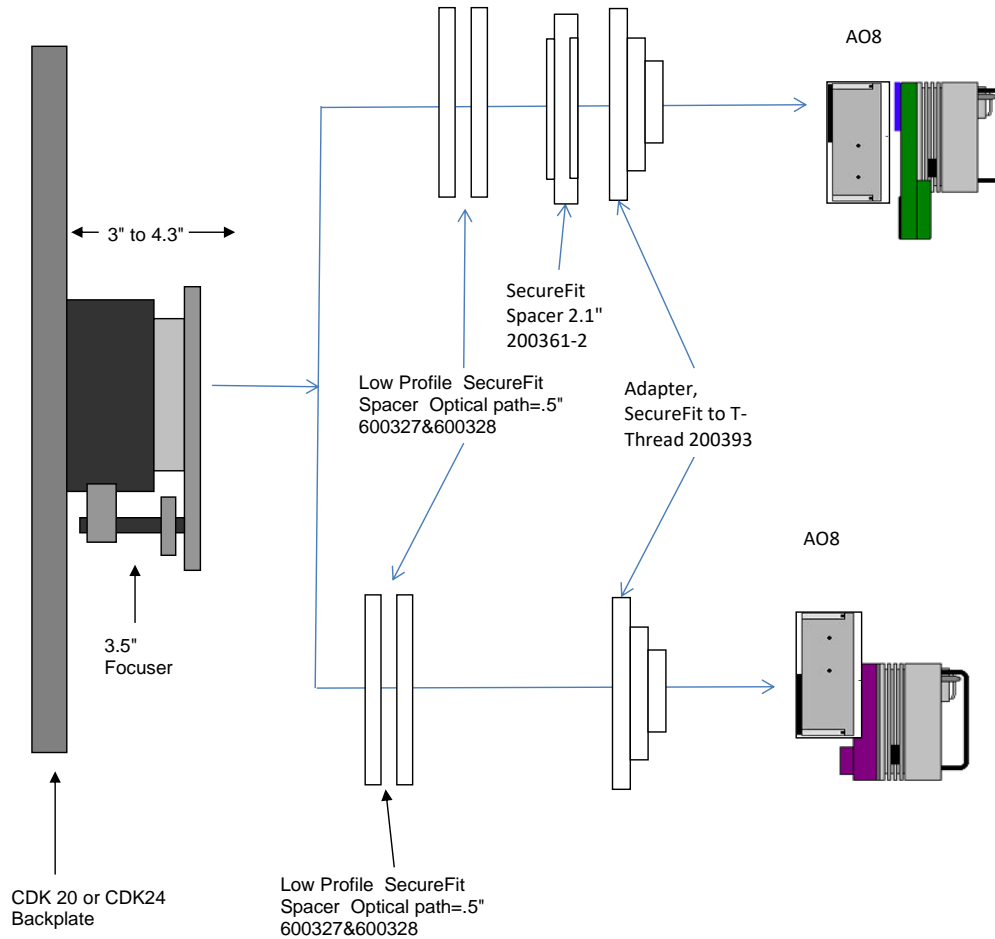

PLANEWAVE INSTRUMENTS
CDK20&24 SECUREFIT CCD SPACERS FOR ST CAMERAS

SecureFit with ST, CFW10, & AO-8		8.81 remaining BF
Focuser racked in	3	5.81
Focuser Position (0 - 1.3")	0.768	5.042
SecureFit Low Profile - 600327, 600328	0.5	4.542
SecureFit Extender - 200377	0.5	4.042
Adapter, SecureFit to T thread - 200393	0.55	3.492
AO-8, 1.9" of backfocus + .27 for D-block	2.17	1.322
ST w/ CFW10 Back Focus (w/o D-block)	1.322	0

SecureFit with ST and CFW10SA		8.81 remaining BF
Focuser racked in	3	5.81
Focuser Position (0 - 1.3")	0.85	4.96
SecureFit Spacer - 200361-2	2.1	2.86
SecureFit Extender - 200377	0.5	2.36
Adapter, SecureFit to T thread - 200393	0.55	1.81
ST w/ CFW10 Back Focus, (w/ D-block)	1.81	0

SecureFit with ST, CFW8, & AO-8		8.81 remaining BF
Focuser racked in	3	5.81
Focuser Position (0 - 1.3")	0.578	5.232
SecureFit Low Profile - 600327, 600328	0.5	4.732
Adapter, SecureFit to T thread - 200393	0.55	4.182
AO-8, 1.9" of backfocus + .27 for D-block	2.17	2.012
ST w/ CFW8 Back Focus, (w/ D-block)	2.012	0