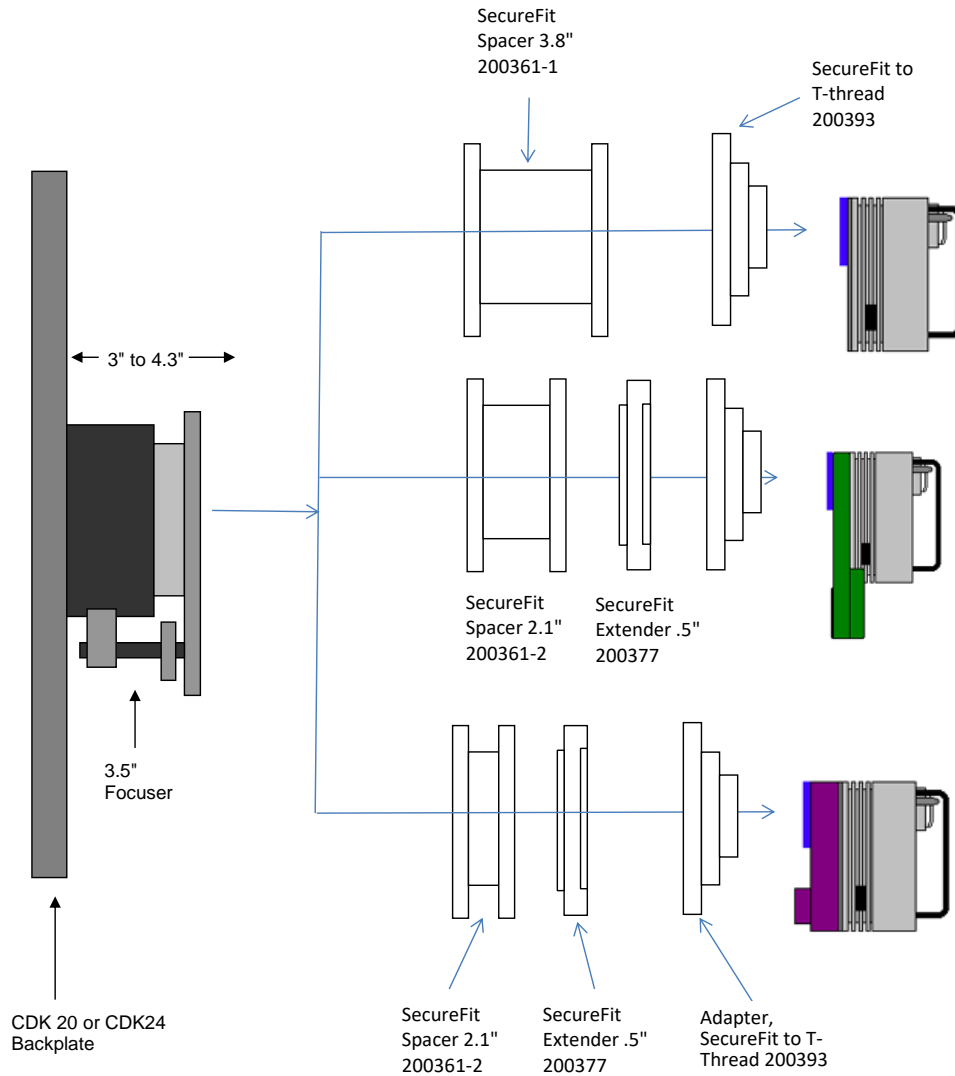

PLANEWAVE INSTRUMENTS
CDK20&24 SECUREFIT CCD SPACERS FOR ST CAMERAS

SecureFit w/ ST	8.81 remaining BF	
Focuser racked in	3	5.81
Focuser Position (0 - 1.3")	0.45	5.36
SecureFit 3.8 - 200361-1	3.8	1.56
Adapter, SecureFit to T thread - 200393	0.55	1.01
ST Back Focus (with D-block)	1.012	0.00

SecureFit with ST and CFW10	8.81 remaining BF	
Focuser racked in	3	5.81
Focuser Position (0 - 1.3")	1.068	4.742
SecureFit Spacer - 200361-2	2.1	2.642
SecureFit Extender - 200377	0.5	2.142
Adapter, SecureFit to T thread - 200393	0.55	1.592
ST w/ CFW10 Back Focus (with D-block)	1.592	0

SecureFit with ST and CFW10SA	8.81 remaining BF	
Focuser racked in	3	5.81
Focuser Position (0 - 1.3")	0.85	4.96
SecureFit Spacer - 200361-2	2.1	2.86
SecureFit Extender - 200377	0.5	2.36
Adapter, SecureFit to T thread - 200393	0.55	1.81
ST w/ CFW10 Back Focus, (w/ D-block)	1.81	0

SecureFit with ST and CFW8	8.81 remaining BF	
Focuser racked in	3	5.81
Focuser Position (0 - 1.3")	0.648	5.162
SecureFit Spacer - 200361-2	2.1	3.062
SecureFit Extender - 200377	0.5	2.562
Adapter, SecureFit to T thread - 200393	0.55	2.012
ST w/ CFW8 Back Focus, (w/ D-block)	2.012	0