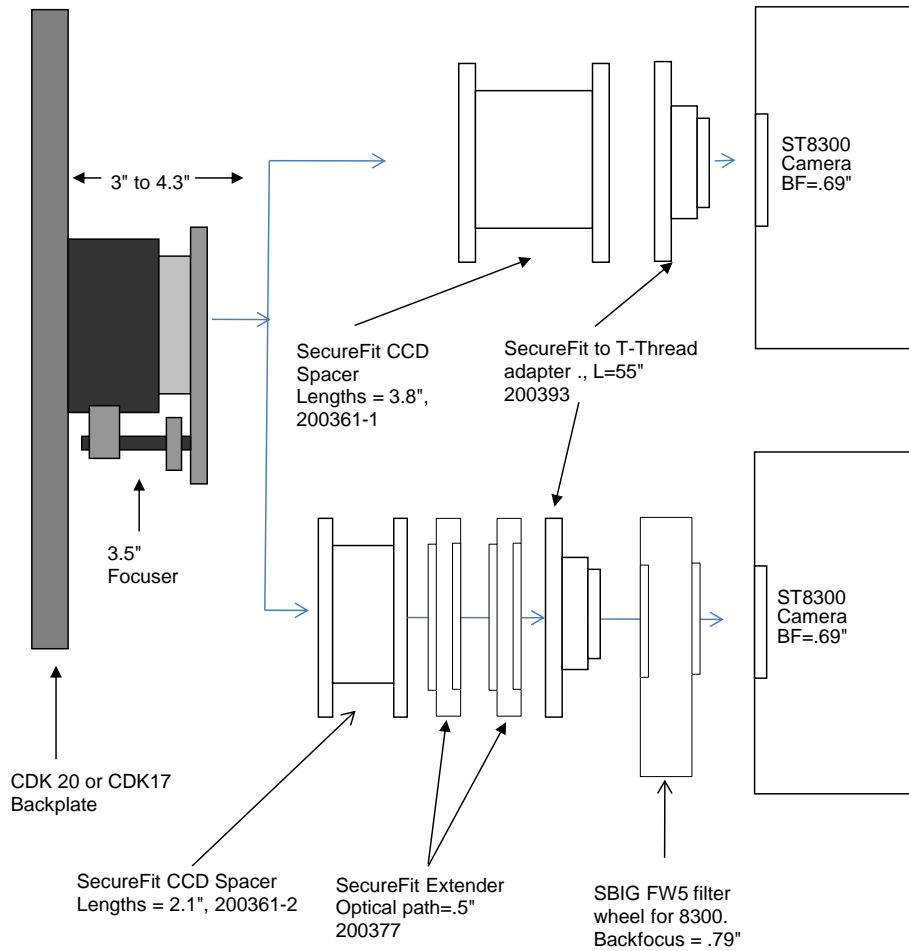

PLANEWAVE INSTRUMENTS
CDK20 & 24 SECUREFIT SPACERS FOR STL CAMERAS

Distance to Focuser Mounting Surface

8.81

ST8300 Camera Alone		8.81 remaining BF
Focuser racked in	3	5.81
Focuser position (0-1.3")	0.77	5.04
CCD Spacer 3.8 - 200361-1	3.8	1.24
SecureFit to T-Thread - 200393	0.55	0.69
SLT Back Focus	0.69	0.00

ST8300 Camera FW8 or FW5 for 8300		8.81 remaining BF
Focuser racked in	3	5.81
Focuser position (0-1.3")	0.68	5.13
CCD Spacer 3.8 - 200361-2	2.1	3.03
CCD SecureFit Extender - 200377	0.5	2.53
CCD SecureFit Extender - 200377	0.5	2.03
SecureFit to T-Thread - 200393	0.55	1.48
FW5 or 8 for 8300, Back Focus=.79"	0.79	0.69
SLT Back Focus	0.69	0