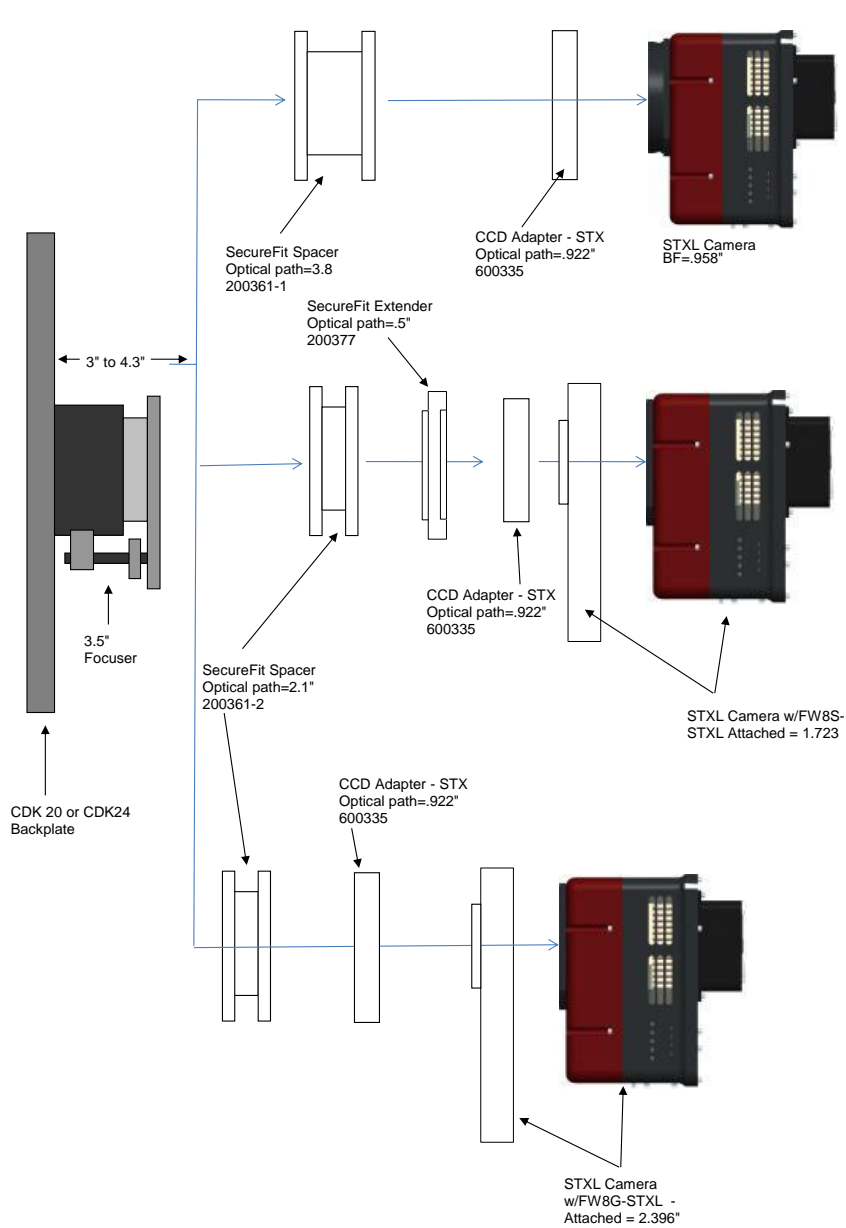

PLANEWAVE INSTRUMENTS
CDK 20 & 24 SPACERS FOR STXL CAMERAS

STXL		8.81 remaining BF
Focuser (200340) racked in	3	5.81
Focuser position (0-1.3")	0.33	5.48
CCD Spacer 2.1 - 200361-1	3.8	1.68
CCD Adapter STX - 600335	0.722	0.958
STXL Camera	0.958	0

STXL w/IRF90		8.81 remaining BF
Focuser (600180) racked in	3.5	5.31
Focuser position (0-1.3")	0.33	4.98
CCD Spacer 2.1 - 200361-2	2.1	2.88
CCD SecureFit Extender - 200377	0.5	2.38
CCD SecureFit Extender - 200377	0.5	1.88
CCD Adapter STX - 600335	0.922	0.958
STXL Camera	0.958	0

STXL w/ Standard FW		8.81 remaining BF
Focuser (200340) racked in	3	5.81
Focuser position (0-1.3")	0.565	5.245
CCD Spacer 2.1 - 200361-2	2.1	3.145
CCD SecureFit Extender - 200377	0.5	2.645
CCD Adapter STX - 600335	0.922	1.723
STXL Camera w/FW8S-STXL Attached	1.723	0

STXL w/ Standard FW & IRF90		8.81 remaining BF
Focuser (600180) racked in	3.5	5.31
Focuser position (0-1.3")	0.565	4.745
CCD Spacer 2.1 - 200361-2	2.1	2.645
CCD Adapter STX - 600335	0.922	1.723
STXL Camera w/FW8S-STXL Attached	1.723	0

STXL w/ Self Guiding FW		8.81 remaining BF
Focuser (200340) racked in	3	5.81
Focuser position (0-1.3")	0.392	5.418
SecureFit CCD Spacer - 200361-2	2.1	3.318
CCD Adapter STX - 600335	0.922	2.396
STXL Camera w/FW8G-STXL Attached	2.396	0

STXL w/ Self Guiding FW & IRF90		8.81 remaining BF
Focuser (600180) racked in	3.5	5.31
Focuser position (0-1.3")	0.492	4.818
Low Profile SecureFit adapters (600327/600328)	0.5	4.318
CCD SecureFit Extender - 200377	0.5	3.818
CCD SecureFit Extender - 200377	0.5	3.318
CCD Adapter STX - 600335	0.922	2.396
STXL Camera w/FW8G-STXL Attached	2.396	0