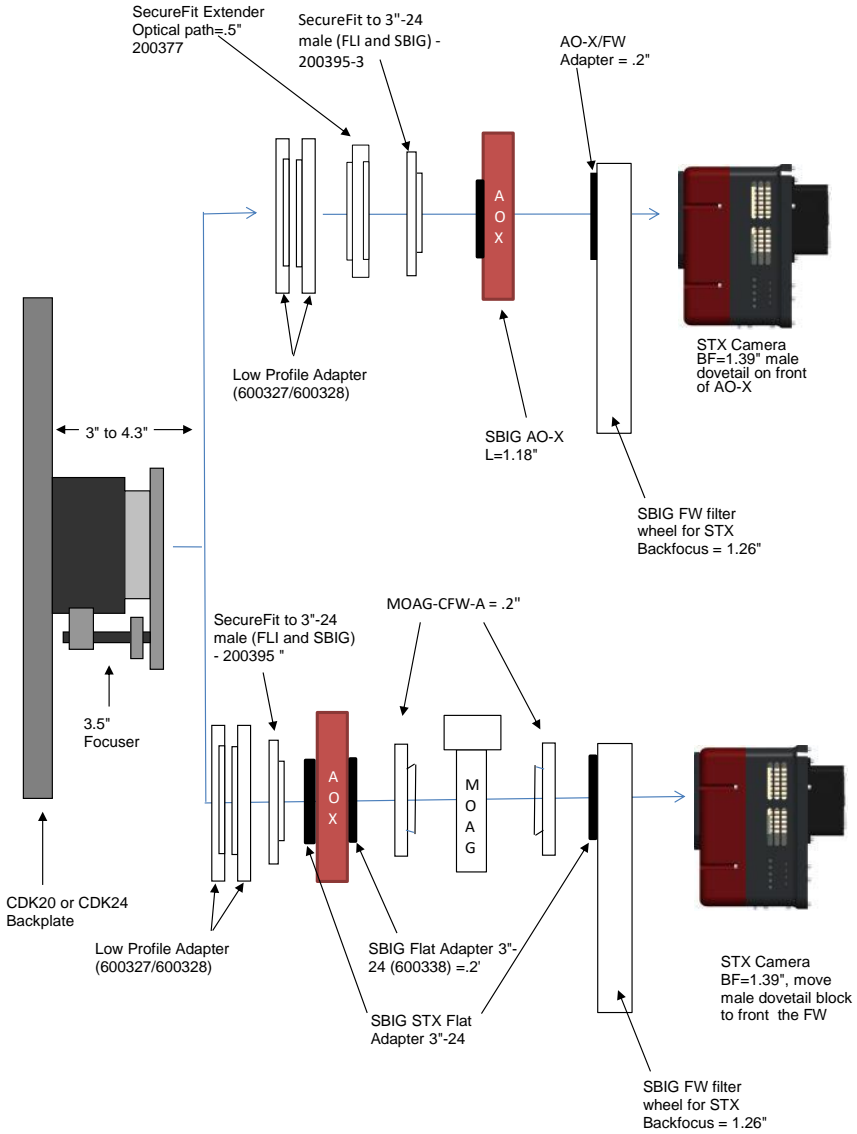

**PLANEWAVE INSTRUMENTS**  
CDK 20 and 24 SPACERS FOR STX CAMERAS

STX	8.81 remaining BF	
Focuser racked in	3	5.81
Focuser position (0-1.3")	<b>0.598</b>	5.212
CCD Spacer 2.1 - 200361-2	2.1	3.112
CCD SecureFit Extender - 200377	0.5	2.612
CCD SecureFit Extender - 200377	0.5	2.112
CCD Adapter STX - 600335	0.722	1.39
STX Back Focus w/threaded adapter ring attached	1.39	0

STX w/ FW	8.81 remaining BF	
Focuser racked in	3	5.81
Focuser position (0-1.3")	<b>0.138</b>	5.672
CCD Spacer 2.1 - 200361-2	2.1	3.572
CCD Adapter STX - 600335	0.922	2.65
Filter Wheel w/threaded adapter ring attached	1.26	1.39
STX Camera	1.39	0

**PLANEWAVE INSTRUMENTS**  
CDK20 SPACERS FOR STX CAMERAS

STX camera, AO-X, CFW		8.81 remaining BF
IRF90 Focuser racked in	3	5.81
Focuser position (0-1.3")	0.33	5.48
Low Profile Adapters = .5" (600327/328)	0.5	4.98
SecureFit Extender .5" (200377)	0.5	4.48
SecureFit to 3"-24 male (FLI and SBIG) - 200395-3	0.25	4.23
STX Flat adapter 3"-24 Female -600337	0.2	4.03
AO-X	1.18	2.85
AO-X to FW adapter (SBIG)	0.2	2.65
SBIG Filter Wheel (w/.2" adapter)	1.26	1.39
STX Back Focus	1.39	0

STX camera, AO-X, CFW, IRF90		8.81 remaining BF
IRF90 Focuser racked in	3.5	5.31
Focuser position (0-1.3")	0.33	4.98
Low Profile Adapters = .5" (600327/328)	0.5	4.48
SecureFit to 3"-24 male (FLI and SBIG) - 200395-3	0.25	4.23
STX Flat adapter 3"-24 Female -600337	0.2	4.03
AO-X	1.18	2.85
AO-X to FW adapter (SBIG)	0.2	2.65
SBIG Filter Wheel (w/.2" adapter)	1.26	1.39
STX Back Focus	1.39	0