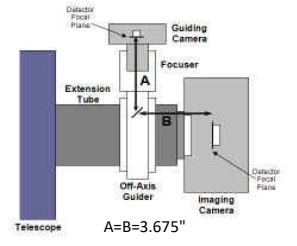

STX camera, AO-X, CFW		8.81 remaining BF
IRF90 Focuser racked in	3	5.81
Focuser position (0-1.3")	0.33	5.48
Low Profile Adapters = .5" (600327/328)	0.5	4.98
SecureFit Extender .5" (200377)	0.5	4.48
SecureFit to 3"-24 male (FLI and SBIG) - 200395-3	0.25	4.23
STX Flat adapter 3"-24 Female -600337	0.2	4.03
AO-X	1.18	2.85
AO-X to FW adapter (SBIG)	0.2	2.65
SBIG Filter Wheel (w/.2" adapter)	1.26	1.39
STX Back Focus	1.39	0

STX camera, AO-X, CFW, IRF90		8.81 remaining BF
IRF90 Focuser racked in	3.5	5.31
Focuser position (0-1.3")	0.33	4.98
Low Profile Adapters = .5" (600327/328)	0.5	4.48
SecureFit to 3"-24 male (FLI and SBIG) - 200395-3	0.25	4.23
STX Flat adapter 3"-24 Female -600337	0.2	4.03
AO-X	1.18	2.85
AO-X to FW adapter (SBIG)	0.2	2.65
SBIG Filter Wheel (w/.2" adapter)	1.26	1.39
STX Back Focus	1.39	0

*This configuration will not reach focus with the CDK20 but can work on the CDK24 with custom adapter

STX camera and MMOAG		8.81 remaining BF
Focuser racked in	3	5.81
Focuser position (0-1.3")	0	5.81
Low profile adapters- 600327/328	0.5	5.31
SecureFit to 3"-24 male (FLI and SBIG) - 200395-3	0.25	5.06
STX Flat adapter 3"-24 Female -600337	0.2	4.86
AO-X	1.18	3.68
STX Flat adapter 3"-24 Female -600338	0.2	3.48
MOAG-CWF-A	0.2	3.28
AstroDon part - MMOAG	1.25	2.03
MOAG-CWF-A	0.2	1.83
STX Flat adapter 3"-24 Female -600337	0.2	1.63
Filter Wheel, FW8	1.26	0.37
SLX Back Focus	1.39	-1.02