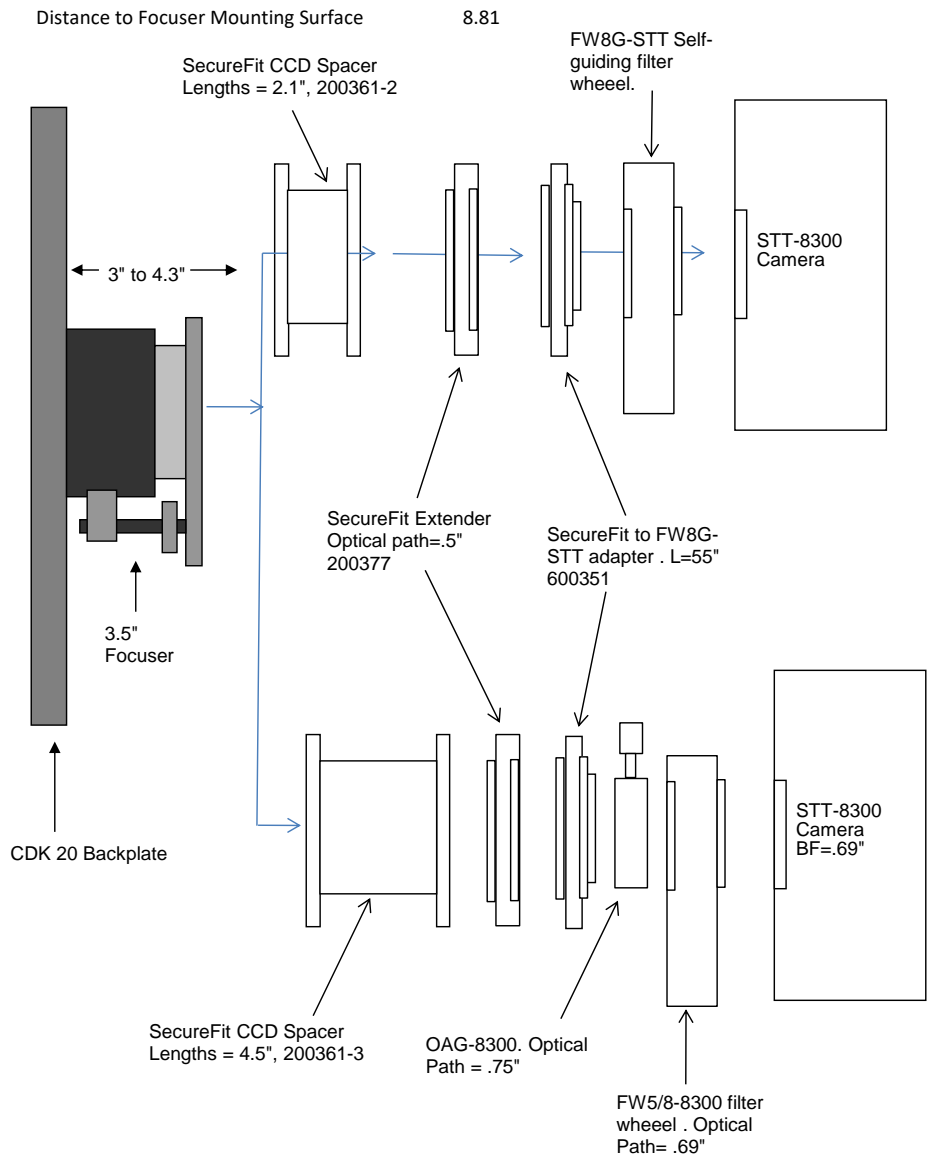

PLANEWAVE INSTRUMENTS
CDK20/24 SECUREFIT SPACERS FOR STT CAMERAS

STT8300 Camera w/ Self Guiding Filter Wheel		8.81 remaining BF
Focuser racked in	3	5.81
Focuser position (0-1.3")	0.532	5.278
SecureFit Spacer 2.1- 200361-2	2.1	3.178
CCD SecureFit Extender - 200377	0.5	2.678
SecureFit to FW8G-STT - 600351	0.55	2.128
FW8G-SST attached to STT-8300 Camera	2.128	0

STT8300 Camera w/Filter Wheel, OAG8300		8.81 remaining BF
Focuser racked in	3	5.81
Focuser position (0-1.3")	0.43	5.38
SecureFit Spacer 3.8- 200361-1	2.1	3.28
CCD SecureFit Extender - 200377	0.5	2.78
SecureFit to FW8G-STT - 600351	0.55	2.23
OAG-8300	0.75	1.48
FW5-8300 / FW8-8300	0.79	0.69
STT-8300 Camera	0.69	0