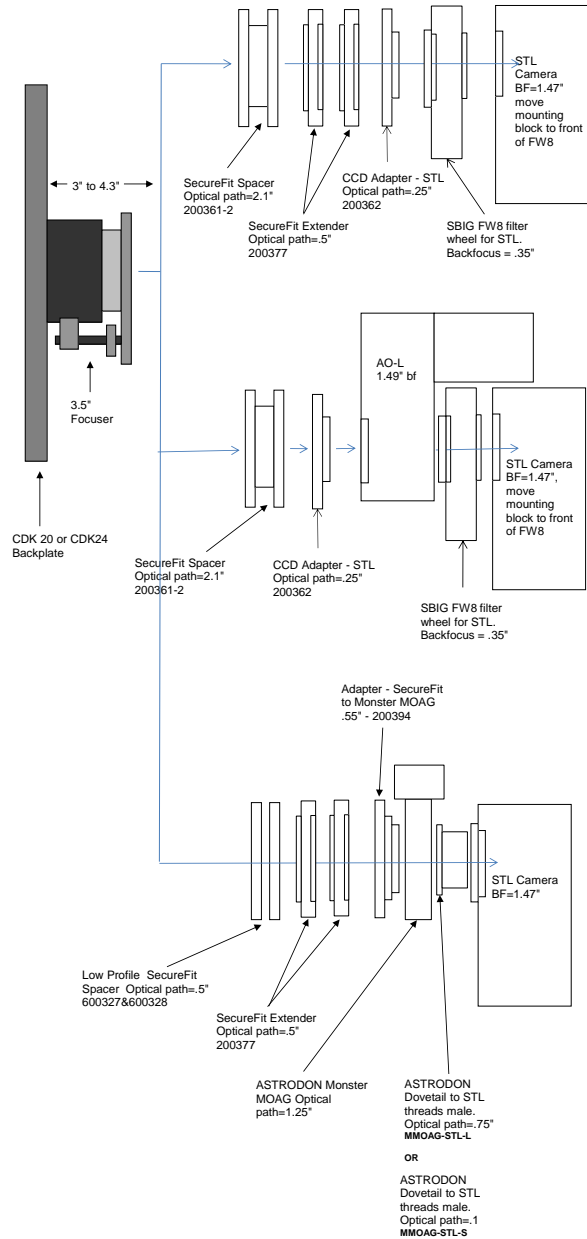

PLANEWAVE INSTRUMENTS
CDK 20, AND 24 SPACERS FOR STL CAMERAS

STL w/ FW8		
8.81 remaining BF		
Focuser racked in	3	5.81
Focuser position (0-1.3")	0.64	5.17
CCD Spacer 2.1 - 200361-2	2.1	3.07
CCD SecureFit Extender - 200377	0.5	2.57
CCD SecureFit Extender - 200377	0.5	2.07
CCD Adapter STL - 200362	0.25	1.82
FW8	0.35	1.47
SLT Back Focus	1.47	0

STL w/ FW8 and AO-L		
8.81 remaining BF		
Focuser racked in	3	5.81
Focuser position (0-1.3")	0.15	5.66
CCD Spacer 2.1 - 200361-2	2.1	3.56
CCD Adapter STL - 200362	0.25	3.31
AO-L	1.49	1.82
FW8	0.35	1.47
SLT Back Focus	1.47	0

STL camera and MMOAG		
8.81 remaining BF		
Focuser racked in	3	5.81
Focuser position (0-1.3")	0	5.81
LowProfile SecureFit Spacer - 0.5", 600327&328	0.5	5.31
SecureFit 1/2" Spacer - 200377	0.5	4.81
CCD SecureFit to MMOAG - 200394	0.55	4.26
Monster MOAG	1.25	3.01
AstroDon part - MMOAG-STL-L	0.75	2.26
SLT Back Focus	1.47	0.79

STL camera and MMOAG		
8.81 remaining BF		
Focuser racked in	3	5.81
Focuser position (0-1.3")	0.59	5.22
LowProfile SecureFit Spacer - 0.5", 600327&328	0.5	4.72
SecureFit 1/2" Spacer - 200377	0.5	4.22
SecureFit 1/2" Spacer - 200377	0.5	3.72
CCD SecureFit to MMOAG - 200394	0.55	3.17
Monster MOAG	1.25	1.92
AstroDon part - MMOAG-STL-S	0.1	1.82
FW8	0.35	1.47
SLT Back Focus	1.47	0

or
ASTRODON
Dovetail to STL
threads male.
Optical path=.1
MMOAG-STL-S