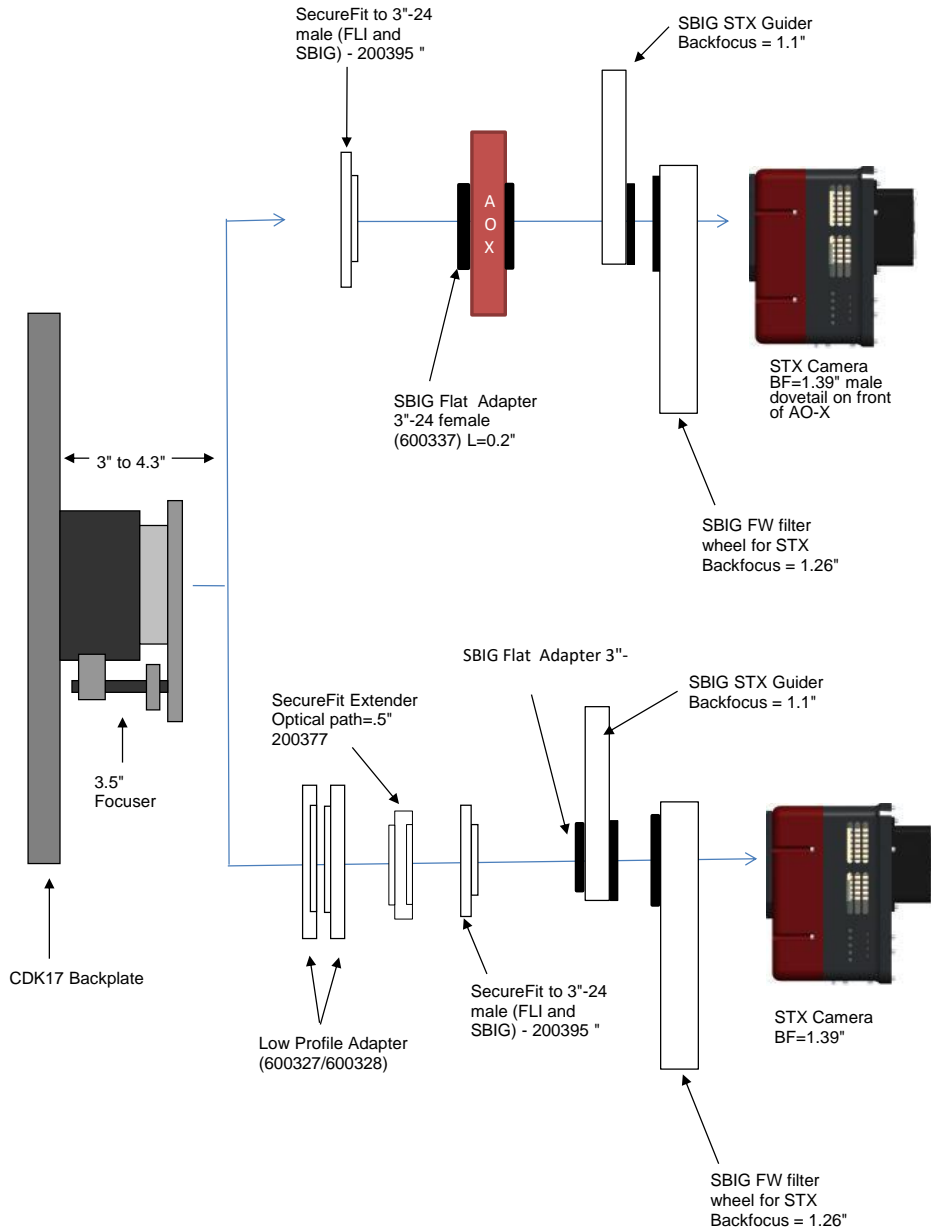

PLANEWAVE INSTRUMENTS
CDK20 SPACERS FOR STX CAMERAS with STX Guider

STX camera, AO-X, CFW, STX Guider		8.81 remaining BF
Focuser racked in	3	5.81
Focuser position (0-1.3")	0.23	5.58
CCD SecureFit 3-24 - 200395-3	0.25	5.33
SBIG Flat adaptet 3"-24 - 600337	0.2	5.13
AO-X	1.18	3.95
AO-X to FW adapter (SBIG)	0.2	3.75
STX Guider	1.1	2.65
SBIG Filter Wheel	1.26	1.39
STX Back Focus	1.39	0

STX camera, CFW, STX Guider		8.81 remaining BF
Focuser racked in	3	5.81
Focuser position (0-1.3")	0.56	5.25
Low Profile Adapters = .5" (600327/328)	0.5	4.75
CCD SecureFit Extender - 200377	0.5	4.25
SecureFit to 3"-24 male (FLI and SBIG) - 200395-3	0.25	4
SBIG Flat Adapter (3"-24 female) - 600337	0.25	3.75
STX Guider	1.1	2.65
SBIG Filter Wheel	1.26	1.39
STX Back Focus	1.39	0

STX camera, CFW, STX Guider w/ IRF90		8.81 remaining BF
IRF 90 racked in	3.5	5.31
Focuser position (0-1.3")	0.56	4.75
Low Profile Adapters = .5" (600327/328)	0.5	4.25
SecureFit to 3"-24 male (FLI and SBIG) - 200395-3	0.25	4
SBIG Flat Adapter (3"-24 female) - 600337	0.25	3.75
STX Guider	1.1	2.65
SBIG Filter Wheel	1.26	1.39
STX Back Focus	1.39	0