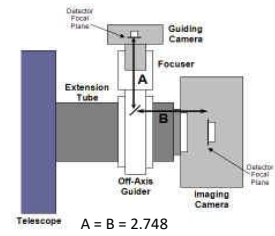

STXL w/ Self Guiding FW		8.81 remaining BF
Focuser racked in	3	5.81
Focuser position (0-1.3")	0.41	5.4
Low Profile Adapters = .5" (600327/328)	0.5	4.9
CCD Adapter STX - 600335	0.922	3.978
AOX w/SBIG Threaded Adapter attached	1.38	2.598
AOX to FW Adapter (SBIG)	0.2	2.398
Filter Wheel w/threaded adapter ring attached	1.44	0.958
STXL Back Focus	0.958	0