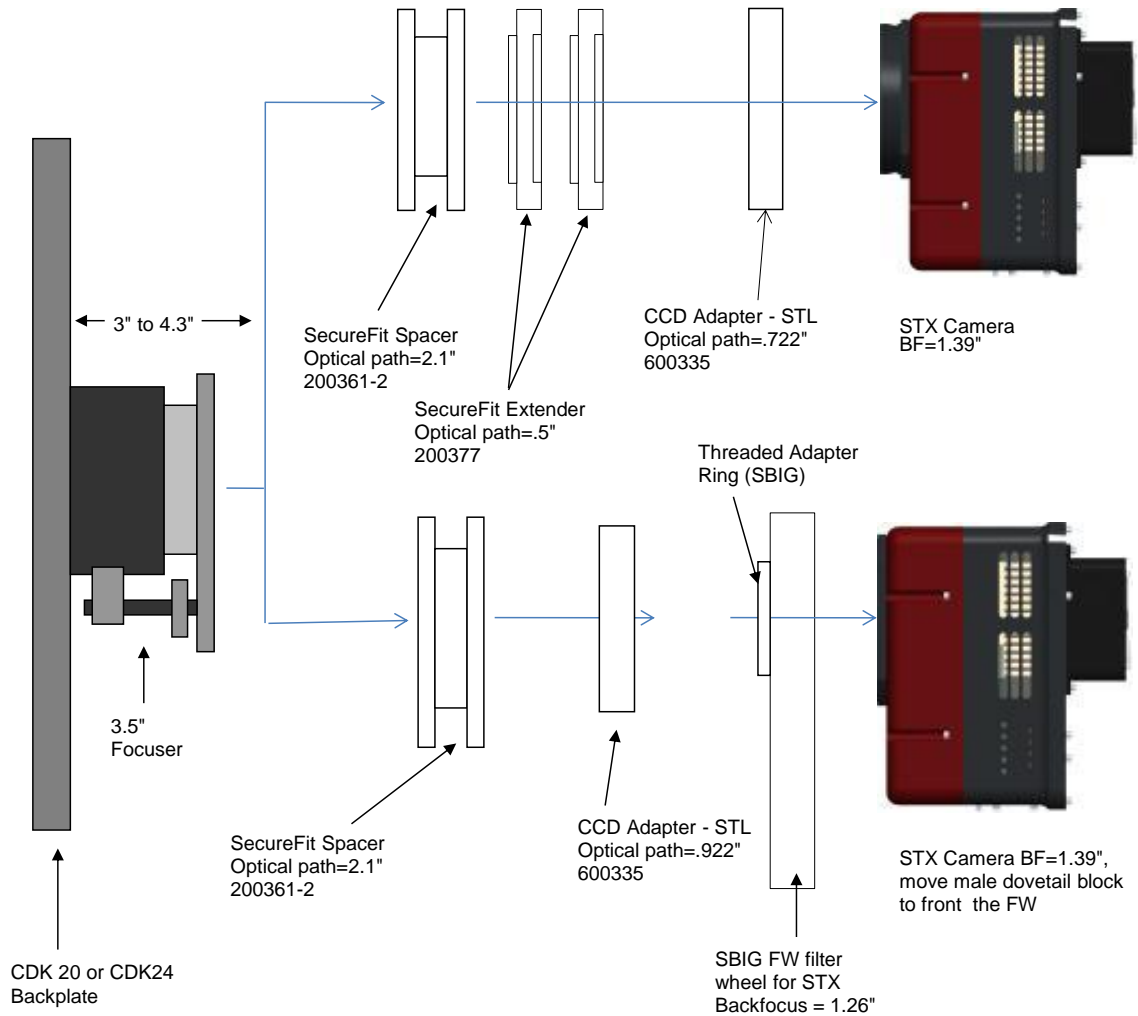

**PLANEWAVE INSTRUMENTS**  
CDK 20 and 24 SPACERS FOR STX CAMERAS

STX	8.81 remaining BF	
Focuser racked in	3	5.81
Focuser position (0-1.3")	<b>0.598</b>	5.212
CCD Spacer 2.1 - 200361-2	2.1	3.112
CCD SecureFit Extender - 200377	0.5	2.612
CCD SecureFit Extender - 200377	0.5	2.112
CCD Adapter STX - 600335	0.722	1.39
STX Back Focus w/threaded adapter ring attached	1.39	0

STX w/ FW	8.81 remaining BF	
Focuser racked in	3	5.81
Focuser position (0-1.3")	<b>0.138</b>	5.672
CCD Spacer 2.1 - 200361-2	2.1	3.572
CCD Adapter STX - 600335	0.922	2.65
Filter Wheel w/threaded adapter ring attached	1.26	1.39
STX Camera	1.39	0

**PLANEWAVE INSTRUMENTS**  
CDK20 SPACERS FOR STX CAMERAS

STX camera, AO-X, CFW		8.81 remaining BF
IRF90 Focuser racked in	3	5.81
Focuser position (0-1.3")	0.33	5.48
Low Profile Adapters = .5" (600327/328)	0.5	4.98
SecureFit Extender .5" (200377)	0.5	4.48
SecureFit to 3"-24 male (FLI and SBIG) - 200395-3	0.25	4.23
STX Flat adapter 3"-24 Female -600337	0.2	4.03
AO-X	1.18	2.85
AO-X to FW adapter (SBIG)	0.2	2.65
SBIG Filter Wheel (w/.2" adapter)	1.26	1.39
STX Back Focus	1.39	0