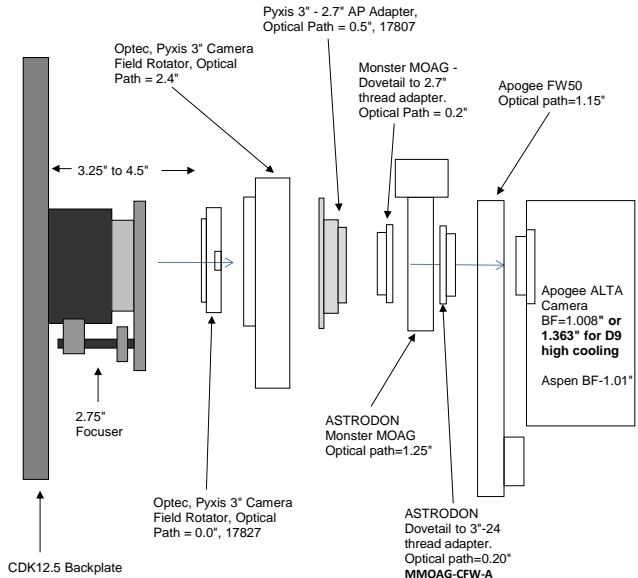

CDK12.5 - OPTICAL TRAIN: for Apogee Alta, Aspen, FW50

Distance to Focuser Mounting Surface 10.445

Apogee Alta, Aspen CCD, FW50	10.445	remaining BF
2.75" Focuser (racked in)	3.25	7.195
Focus position (0 to 1.3")	0.287	6.908
SecureFit CCD Spacer - 125357-2	3.5	3.408
SecureFit CCD Extender - 200377	0.5	2.908
SecureFit CCD Extender - 200377	0.5	2.408
SecureFit to Apogee Adapter - 200396	0.25	2.158
Apogee FW50	1.15	1.008
Apogee Alta U16M CCD back focus	1.008	0

Apogee Alta CCD, FW50, (D9 High Cooling)	10.445	remaining BF
2.75" Focuser (racked in)	3.25	7.195
Focus position (0 to 1.3")	0.432	6.763
SecureFit CCD Spacer - 125357-2	3.5	3.263
SecureFit CCD Extender - 200377	0.5	2.763
SecureFit to Apogee Adapter - 200396	0.25	2.513
Apogee FW50	1.15	1.363
Apogee Alta U16M High Cooling CCD back focus	1.363	0

CDK12.5 - OPTICAL TRAIN: for Apogee Alta, Aspen, FW50 and MMOAG

Distance to Focuser Mounting Surface 10.445

Apogee Alta, Aspen CCD, FW50, & MMOAG		
2.75" Focuser (racked in)	10.445	remaining BF
SecureFit CCD Spacer - 125357-3	3.25	7.195
Focus position (0 to 1.3")	0.537	6.658
Adapter SecureFit to Monster MOAG .55" - 200394	2.5	4.158
Monster MOAG - MMOAG	0.55	3.608
AstroDon Adapter - MMOAG-CFW-A	1.25	2.358
Apogee FW50	0.2	2.158
Apogee FW50	1.15	1.008
Apogee Alta U16M CCD back focus	1.008	0

MonsterMOAG, FW50, ALTA D9 High Cooling		
2.75" Focuser (racked in)	10.445	remaining BF
SecureFit CCD Spacer - 125357-3	3.25	7.195
Focus position (0 to 1.3")	0.182	7.013
Adapter SecureFit to Monster MOAG - 200394	2.5	4.513
Monster MOAG - MMOAG	0.55	3.963
Monster MOAG - MMOAG	1.25	2.713
AstroDon Adapter - MMOAG-CFW-A	0.2	2.513
Apogee FW50	1.15	1.363
Apogee Alta U16M High Cooling CCD back focus	1.363	0