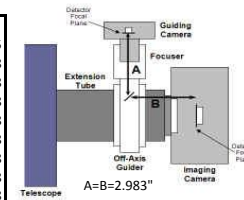

Alta, Aspen CCD, FW50, Pyxis & MMOAG		
2.75" Focuser (racked in)	10.445	remaining BF
PW 12.5 to Optec-3600 dovetail adapter - 17827	3.25	7.195
Focus position (0 to 1.3")	0.487	6.708
Optec Pyxis 3" Camera Rotator	0	6.708
Optec Pyxis 2.7" AP Adapter - 17807	2.4	4.308
Optec Pyxis 2.7" AP Adapter - 17807	0.5	3.808
Monster MOAG -Dovetail to 2.7" adapter	0.2	3.608
Monster MOAG - MMOAG	1.25	2.358
AstroDon Adapter - MMOAG-CFW-A	0.2	2.158
Apogee FW50	1.15	1.008
Apogee FW50	1.008	0