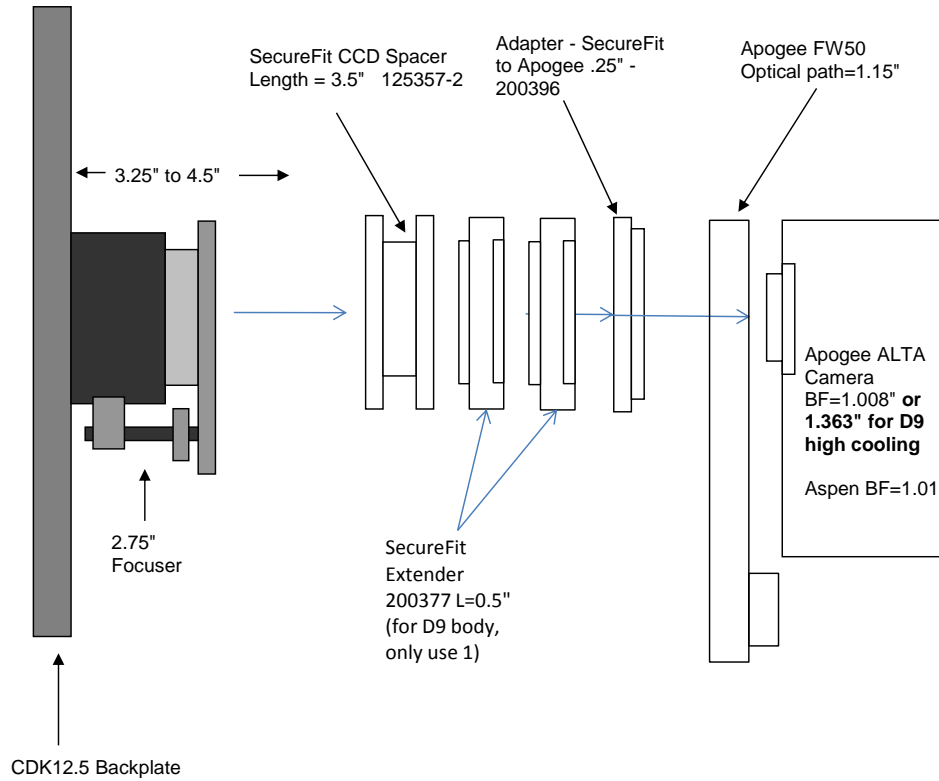

CDK12.5 - OPTICAL TRAIN: for Apogee Alta, Aspen, FW50

Distance to Focuser Mounting Surface 10.445

Apogee Alta, Aspen CCD, FW50	10.445	remaining BF
2.75" Focuser (racked in)	3.25	7.195
Focus position (0 to 1.3")	0.287	6.908
SecureFit CCD Spacer - 125357-2	3.5	3.408
SecureFit CCD Extender - 200377	0.5	2.908
SecureFit CCD Extender - 200377	0.5	2.408
SecureFit to Apogee Adapter - 200396	0.25	2.158
Apogee FW50	1.15	1.008
Apogee Alta U16M CCD back focus	1.008	0

Apogee Alta CCD, FW50, (D9 High Cooling)	10.445	remaining BF
2.75" Focuser (racked in)	3.25	7.195
Focus position (0 to 1.3")	0.432	6.763
SecureFit CCD Spacer - 125357-2	3.5	3.263
SecureFit CCD Extender - 200377	0.5	2.763
SecureFit to Apogee Adapter - 200396	0.25	2.513
Apogee FW50	1.15	1.363
Apogee Alta U16M High Cooling CCD back focus	1.363	0

CDK12.5 - OPTICAL TRAIN: for Apogee Alta, Aspen, FW50 and MMOAG

Distance to Focuser Mounting Surface 10.445

Apogee Alta, Aspen CCD, FW50, & MMOAG		
2.75" Focuser (racked in)	10.445	remaining BF
SecureFit CCD Spacer - 125357-3	3.25	7.195
Focus position (0 to 1.3")	0.537	6.658
Adapter SecureFit to Monster MOAG .55" - 200394	2.5	4.158
Monster MOAG - MMOAG	0.55	3.608
AstroDon Adapter - MMOAG-CFW-A	1.25	2.358
Apogee FW50	0.2	2.158
Apogee FW50	1.15	1.008
Apogee Alta U16M CCD back focus	1.008	0

MonsterMOAG, FW50, ALTA D9 High Cooling		
2.75" Focuser (racked in)	10.445	remaining BF
SecureFit CCD Spacer - 125357-3	3.25	7.195
Focus position (0 to 1.3")	0.182	7.013
Adapter SecureFit to Monster MOAG - 200394	2.5	4.513
Monster MOAG - MMOAG	0.55	3.963
Monster MOAG - MMOAG	1.25	2.713
AstroDon Adapter - MMOAG-CFW-A	0.2	2.513
Apogee FW50	1.15	1.363
Apogee Alta U16M High Cooling CCD back focus	1.363	0