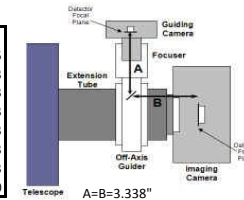

CDK12.5 - OPTICAL TRAIN: for Apogee Alta, Aspen, FW50 and MMOAG

Distance to Focuser Mounting Surface 10.445

Apogee Alta, Aspen CCD, FW50, & MMOAG		
2.75" Focuser (racked in)	10.445	remaining BF
SecureFit CCD Spacer - 125357-3	3.25	7.195
Focus position (0 to 1.3")	0.537	6.658
Adapter SecureFit to Monster MOAG .55" - 200394	2.5	4.158
Monster MOAG - MMOAG	0.55	3.608
AstroDon Adapter - MMOAG-CFW-A	1.25	2.358
Apogee FW50	0.2	2.158
Apogee FW50	1.15	1.008
Apogee Alta U16M CCD back focus	1.008	0

MonsterMOAG, FW50, ALTA D9 High Cooling		
2.75" Focuser (racked in)	10.445	remaining BF
SecureFit CCD Spacer - 125357-3	3.25	7.195
Focus position (0 to 1.3")	0.182	7.013
Adapter SecureFit to Monster MOAG - 200394	2.5	4.513
Monster MOAG - MMOAG	0.55	3.963
Monster MOAG - MMOAG	1.25	2.713
AstroDon Adapter - MMOAG-CFW-A	0.2	2.513
Apogee FW50	1.15	1.363
Apogee Alta U16M High Cooling CCD back focus	1.363	0