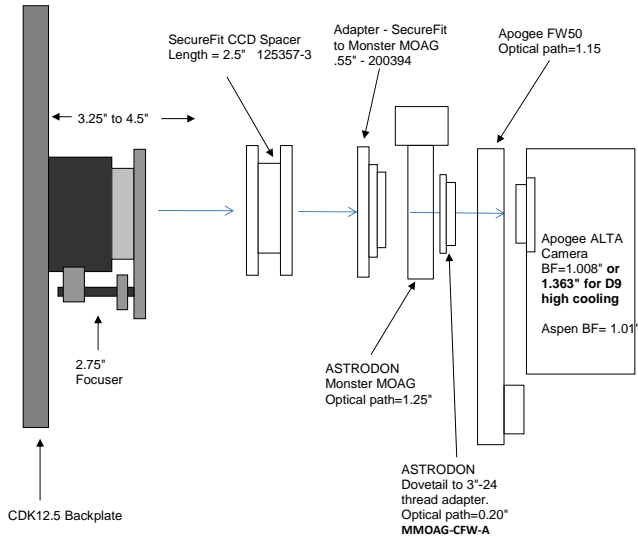

CDK12.5 - OPTICAL TRAIN: for Apogee Alta, Aspen, FW50

Distance to Focuser Mounting Surface 10.445

Apogee Alta, Aspen CCD, FW50	10.445	remaining BF
2.75" Focuser (racked in)	3.25	7.195
Focus position (0 to 1.3")	0.287	6.908
SecureFit CCD Spacer - 125357-2	3.5	3.408
SecureFit CCD Extender - 200377	0.5	2.908
SecureFit CCD Extender - 200377	0.5	2.408
SecureFit to Apogee Adapter - 200396	0.25	2.158
Apogee FW50	1.15	1.008
Apogee Alta U16M CCD back focus	1.008	0

Apogee Alta CCD, FW50, (D9 High Cooling)	10.445	remaining BF
2.75" Focuser (racked in)	3.25	7.195
Focus position (0 to 1.3")	0.432	6.763
SecureFit CCD Spacer - 125357-2	3.5	3.263
SecureFit CCD Extender - 200377	0.5	2.763
SecureFit to Apogee Adapter - 200396	0.25	2.513
Apogee FW50	1.15	1.363
Apogee Alta U16M High Cooling CCD back focus	1.363	0

CDK12.5 - OPTICAL TRAIN: for Apogee Alta, Aspen, FW50 and MMOAG

Distance to Focuser Mounting Surface 10.445

Apogee Alta, Aspen CCD, FW50, & MMOAG		
2.75" Focuser (racked in)	10.445	remaining BF
SecureFit CCD Spacer - 125357-3	3.25	7.195
Focus position (0 to 1.3")	0.537	6.658
Adapter SecureFit to Monster MOAG .55" - 200394	2.5	4.158
Monster MOAG - MMOAG	0.55	3.608
AstroDon Adapter - MMOAG-CFW-A	1.25	2.358
Apogee FW50	0.2	2.158
Apogee FW50	1.15	1.008
Apogee Alta U16M CCD back focus	1.008	0

MonsterMOAG, FW50, ALTA D9 High Cooling		
2.75" Focuser (racked in)	10.445	remaining BF
SecureFit CCD Spacer - 125357-3	3.25	7.195
Focus position (0 to 1.3")	0.182	7.013
Adapter SecureFit to Monster MOAG - 200394	2.5	4.513
Monster MOAG - MMOAG	0.55	3.963
Monster MOAG - MMOAG	1.25	2.713
AstroDon Adapter - MMOAG-CFW-A	0.2	2.513
Apogee FW50	1.15	1.363
Apogee Alta U16M High Cooling CCD back focus	1.363	0