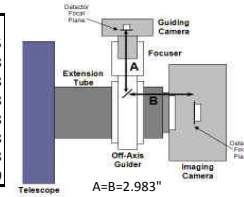

Apogee Alta, Aspen CCD, FW50, & MMOAG		
2.75" Focuser (racked in)	10.445	remaining BF
SecureFit CCD Spacer - 125357-3	3.25	7.195
Focus position (0 to 1.3")	0.537	6.658
Adapter SecureFit to Monster MOAG .55" - 200394	2.5	4.158
Monster MOAG - MMOAG	0.55	3.608
AstroDon Adapter - MMOAG-CFW-A	1.25	2.358
Apogee FW50	0.2	2.158
Apogee FW50	1.15	1.008
Apogee Alta U16M CCD back focus	1.008	0